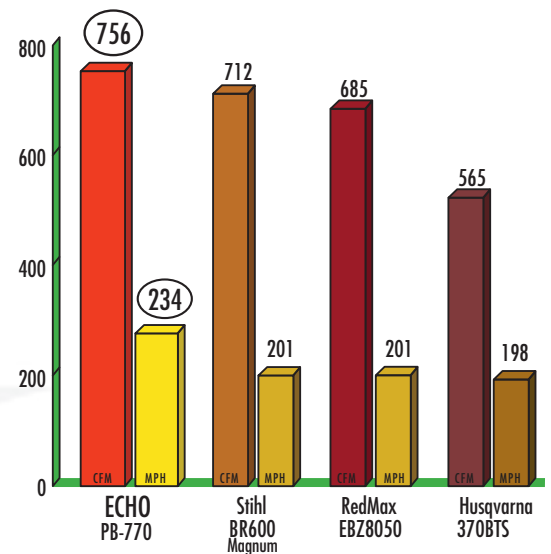

ECHO - THE PERFORMANCE LEADER