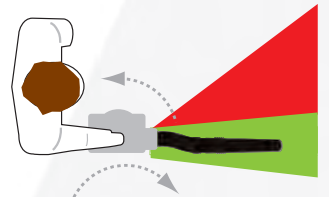

For more information on ECHO Blowers including specifications, attachments and accessories, scan this QR code with your smartphone's QR code app.

800-432-ECHO
WWW.ECHO-USA.COM
ONLY PROFESSIONAL GRADE