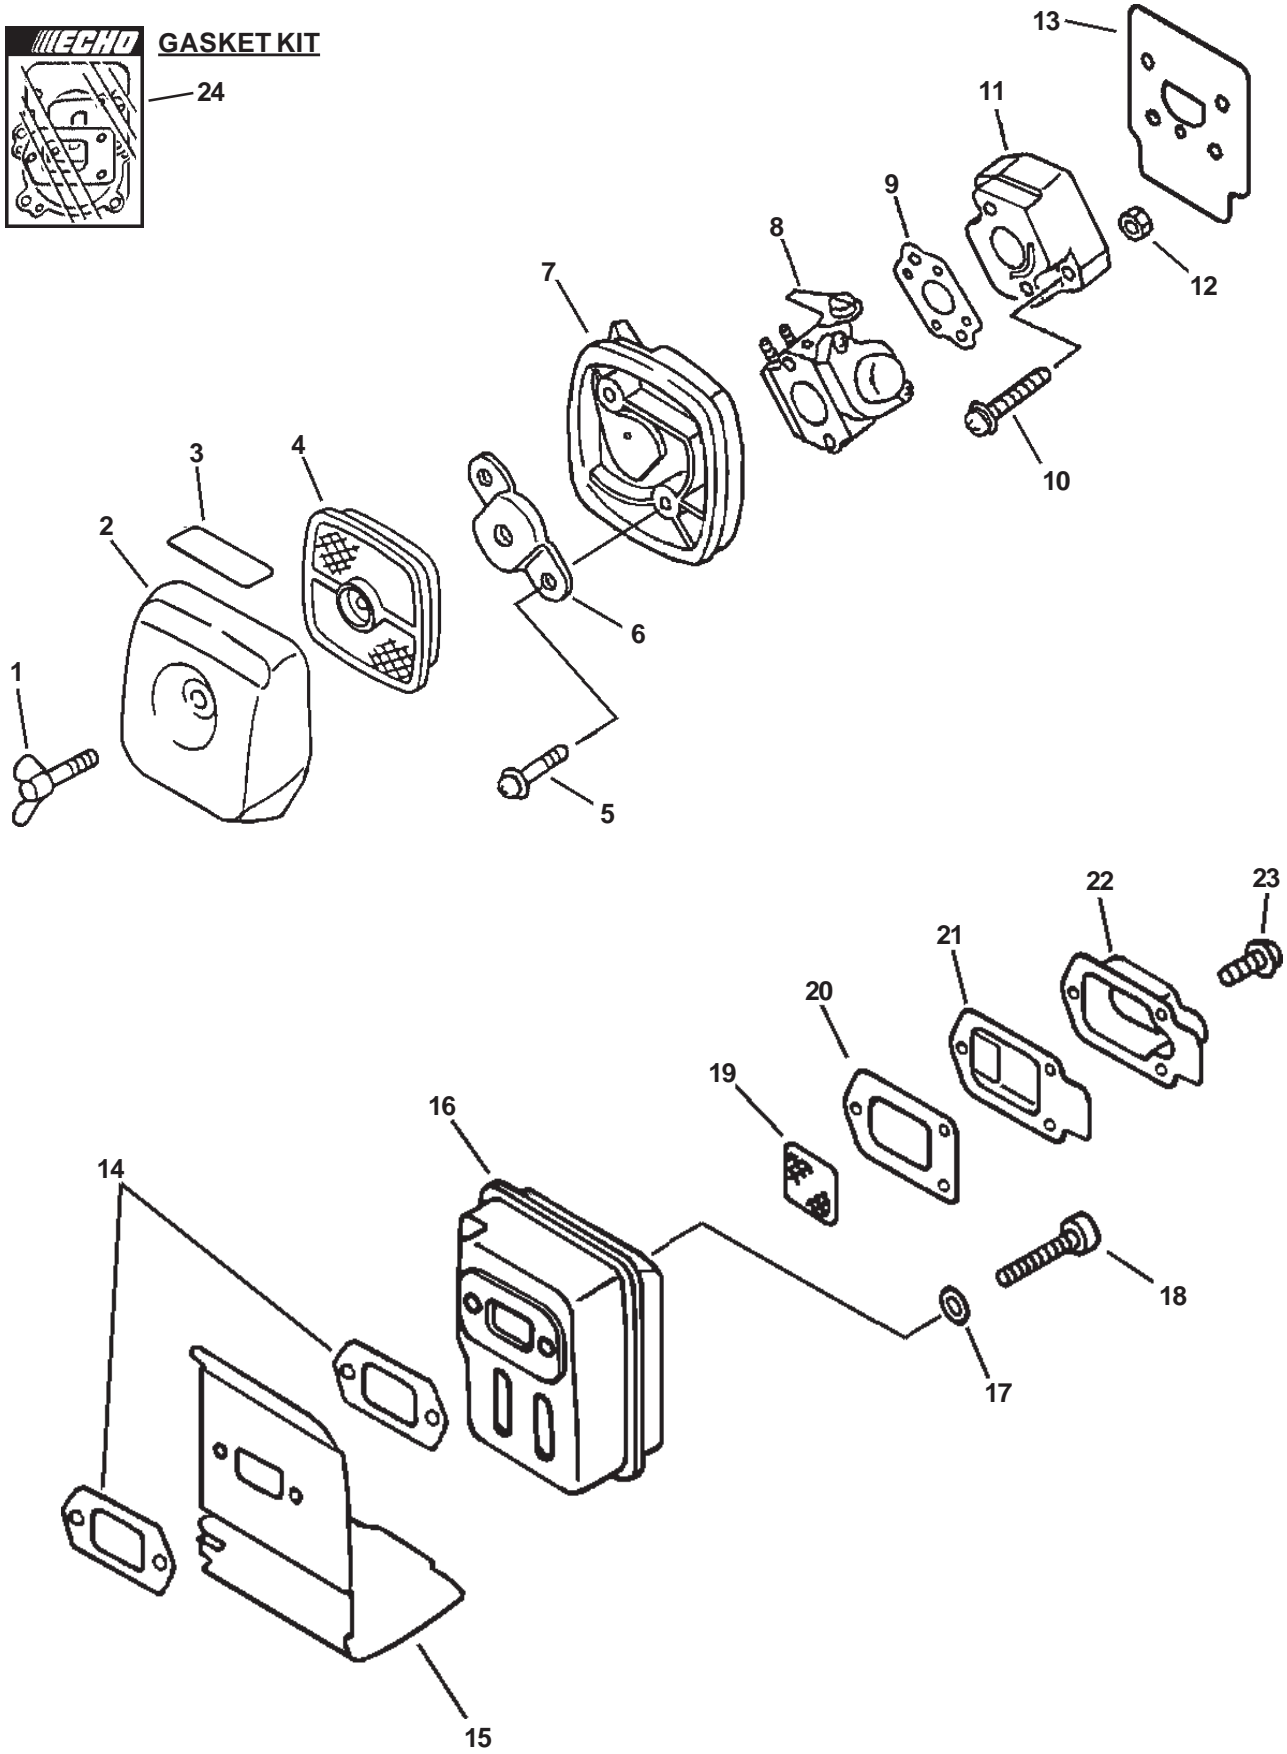

GASKET KIT

ITEM	PART NUMBER	QTY	DESCRIPTION	REMARKS
1	21041752730	1	WING BOLT	
2	13031306563	1	COVER, AIR CLEANER	
3	89012106360	1	LABEL, CHOKE	
4	13031054130	1	FILTER, AIR	
5	90024205065	2	SCREW 5X65	
6	12901152730	1	PLATE, PREVENT	
7	13030706561	1	CASE, AIR CLEANER	
8	12520013312	1	CARBURETOR -- C1U-K52	
★ 9	V103000111	1	GASKET, INTAKE	
10	90023805020	2	SCREW 5X20	
11	13001742031	1	INSULATOR	
12	90050000005	1	NUT 5	
★ 13	13001042032	1	SHIELD, CYLINDER	
★ 14	V104000160	2	GASKET, EXHAUST	
15	14563142030	1	SHIELD, MUFFLER	
16	14580642030	1	MUFFLER	
17	90060000005	2	WASHER 5	
18	90010505055	2	BOLT 5X55	
19	14586240630	1	SCREEN, MUFFLER	
★ 20	V104000003	1	GASKET, EXHAUST	
21	A313000000	1	GUIDE, EXHAUST - INNER	
22	14587642030	1	GUIDE, EXHAUST - OUTER	
23	90024204010	3	SCREW 4X10	

★ Also Included In GASKET KIT

24	P021001591	1	GASKET KIT