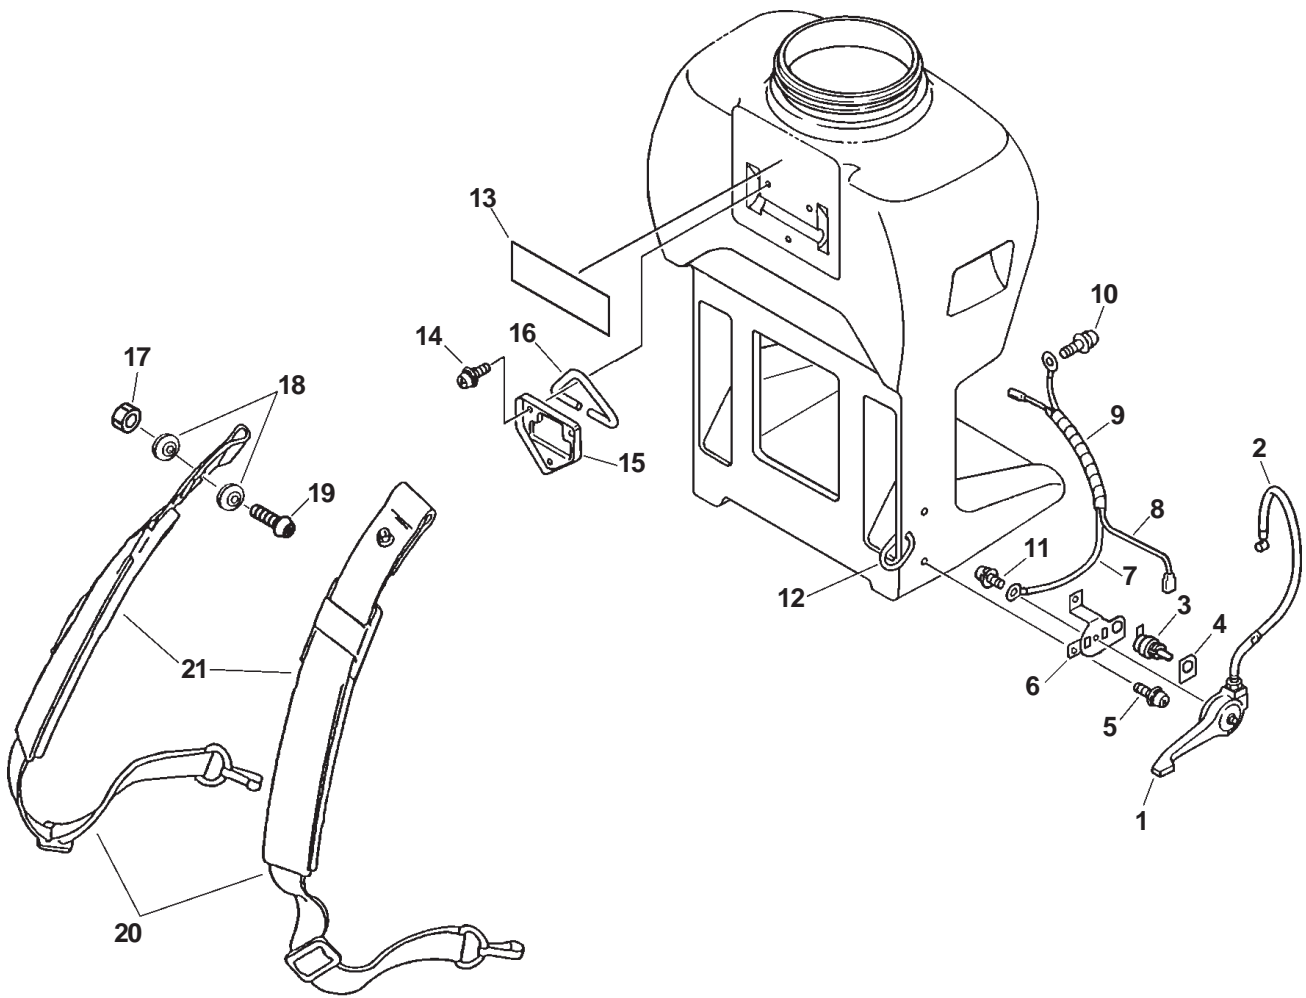

SHR-210

BACKPACK HARNESS, THROTTLE, IGNITION SWITCH, SPRAY PUMP

ITEM	PART NUMBER	QTY	DESCRIPTION	REMARKS
1	17800012710	1	LEVER, CONTROL	
2	17800113210	1	WIRE, THROTTLE	
3	16340010610	1	SWITCH, IGNITION	
4	89015713210	1	LABEL, SWITCH	
5	90024205016	2	SCREW 5X16	
6	17812313210	1	BRACKET, THROTTLE	
7	16201011612	1	LEAD, GROUND	
8	16201413210	1	LEAD, GROUND	
9	13201513210	1	TUBE, COIL	
10	90024205010	1	SCREW 5X10	
11	90024205010	1	SCREW 5X10	
12	30031901611	2	RING, HARNESS	
13	89016013210	1	LABEL, CAUTION	
14	90022006010	3	SCREW 6X10	
15	30061411610	1	BRACKET, HANGER	
16	30061011610	1	HANGER	
17	90056000005	2	LOCKNUT	
18	30032803210	4	WASHER	
19	90021605014	2	SCREW 5X14	
20	30030013210	2	HARNESS, BACKPACK	
21	30032213210	2	PAD, HARNES	
22	17500011612	1	CLUTCH ASY	
23	17500511810	1	DRUM, CLUTCH	
24	10150713212	1	FAN COVER ASY	INCLUDES ITEM 26
25	10158811610	1	COVER, FAN COVER	
26	90023804016	4	SCREW 4X16	
27	90025304014	2	SCREW 4X14	
28	90070100012	1	CIRCLIP	
29	40511410510	1	PLATE	
30	10020911910	1	BRACKET, PUMP	
31	90024506016	4	SCREW 6X16	
32	40521010512	1	PUMP CASING ASY	INCLUDES ITEM 34
33	90072400029	1	O-RING	
34	90072200100	1	O-RING	
35	38402910510	1	NUT	
36	38401311610	1	NIPPLE	
37	38601810510	1	WASHER	
38	38601910510	1	GASKET	
39	38601510510	1	WING NUT	
40	38601210511	1	NIPPLE	
41	38200411710	1	DRAIN PLUG KIT	
42	38201511610	1	NIPPLE	
43	38601012710	1	PIPE	
44	38201212710	1	PIPE	
45	38602010511	2	CLIP	
46	V495000310	2	CLIP	
47	40510011410	1	SEAL	
48	90072430010	1	O-RING	
49	40510311411	1	COUPLING KIT	INCLUDES ITEMS 51-52
50	40511310510	1	PIN	
51	40011111410	1	WASHER	
52	90070400012	1	CIRCLIP	
53	90072430067	1	O-RING	
54	40511010512	1	IMPELLER	
55	40521110511	1	LID, PUMP	
56	90024205040	6	SCREW 5X40