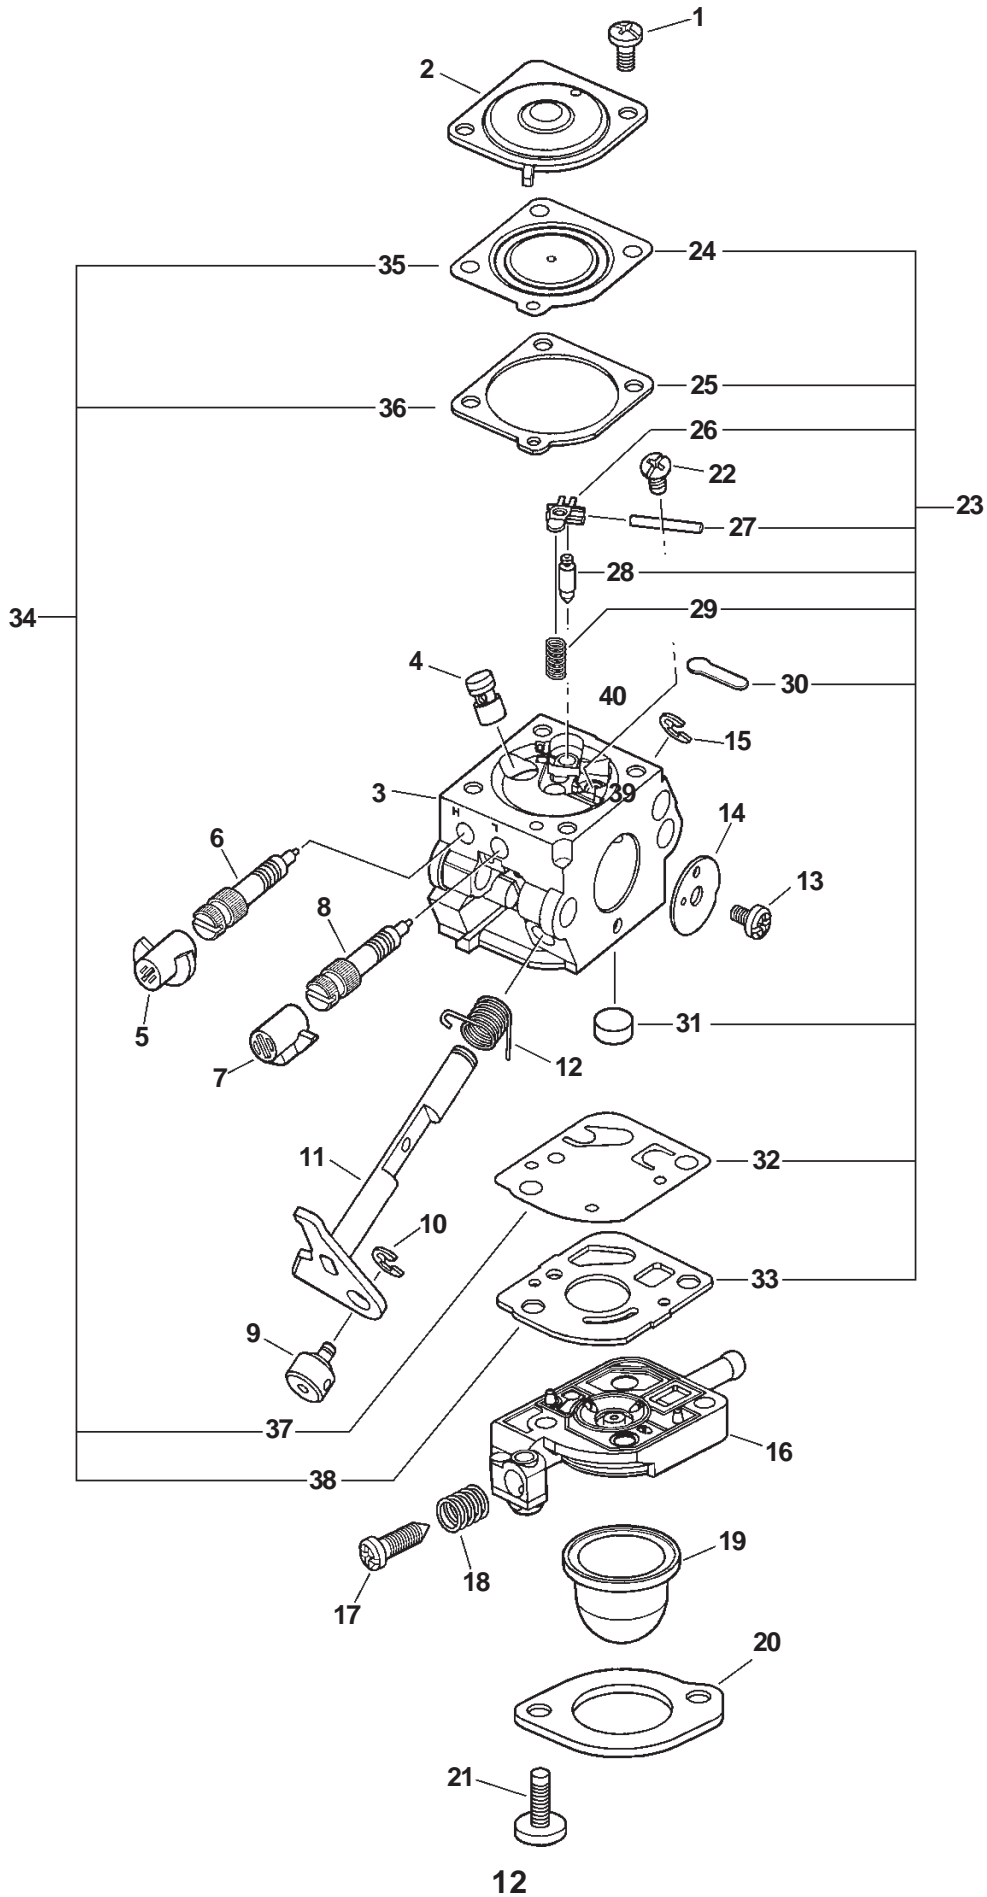

ITEM	PART NUMBER	QTY	DESCRIPTION	REMARKS
	12520013312	1	CARBURETOR—C1U-K52	
1	12534452130	2	SCREW, METERING DIAPHRAGM COVER	
2	12534213210	1	COVER, METERING DIAPHRAGM	
3	-----	1	CARBURETOR, BODY — NOT AVAILABLE SEPARATELY	
4	12537613120	1	NOZZLE, CHECK VALVE	
5	12532939030	1	CAP, LIMITER - HIGH SPEED	
6	12532013310	1	NEEDLE - HIGH SPEED	
7	12532909860	1	CAP, LIMITER - LOW SPEED	
8	12531813120	1	NEEDLE - LOW SPEED	
9	12537242030	1	SWIVEL	
10	12532713930	1	CLIP, SWIVEL	
11	12531713310	1	SHAFT, THROTTLE	
12	12531342030	1	SPRING, THROTTLE RETURN	
13	12531413930	1	SCREW, THROTTLE VALVE	
14	12531649030	1	VALVE, THROTTLE	
15	12532715130	1	CLIP, THROTTLE SHAFT	
16	P005000590	1	BASE, PURGE PUMP	
17	12533406960	1	SCREW, IDLE ADJUST	
18	12533406960	1	SPRING, IDLE ADJUST	
19	12538108660	1	PUMP, PURGE	
20	12536311610	1	RETAINER, PURGE PUMP	
21	12531011610	2	SCREW, PURGE BASE	
22	12533942030	1	SCREW, METERING LEVER PIN	
23	12530013310	1	REPAIR KIT	
24	-----	1	DIAPHRAGM, METERING	
25	-----	1	GASKET, METERING DIAPHRAGM	
26	-----	1	LEVER, METERING	
27	-----	1	PIN, METERING LEVER	
28	-----	1	VALVE, INLET NEEDLE	
29	-----	1	SPRING, METERING LEVER	
30	-----	1	WELCH PLUG	
31	-----	1	STRAINER	
32	-----	1	DIAPHRAGM, FUEL PUMP	
33	-----	1	GASKET, FUEL PUMP	
34	12530313310	1	GASKET/DIAPHRAGM KIT	
35	-----	1	DIAPHRAGM, METERING	
36	-----	1	GASKET, METERING DIAPHRAGM	
37	-----	1	DIAPHRAGM, FUEL PUMP	
38	-----	1	GASKET, FUEL PUMP