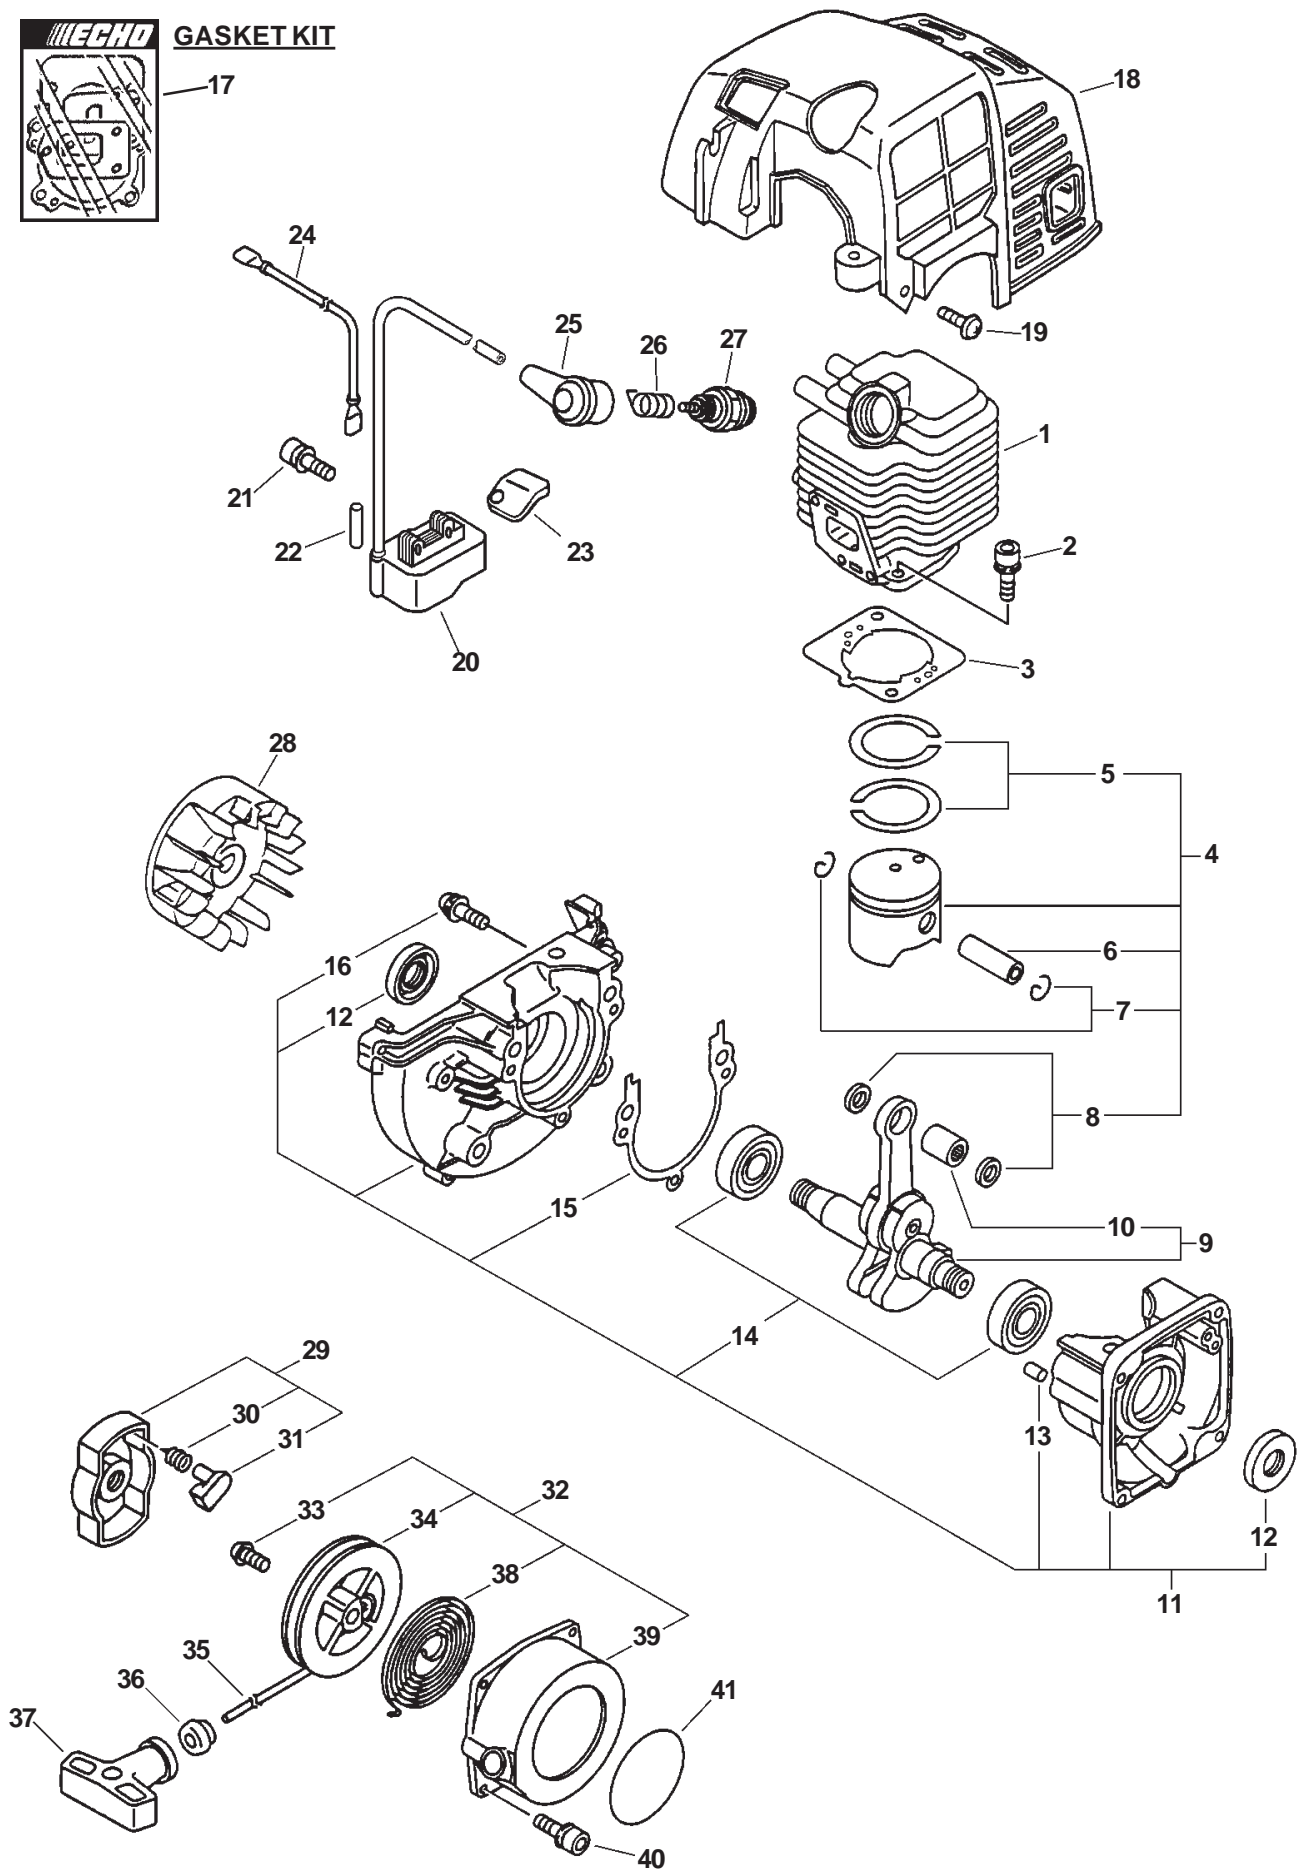

GASKET KIT

SHR-210**ENGINE, CRANKCASE, CYLINDER COVER, IGNITION, STARTER**

ITEM	PART NUMBER	QTY	DESCRIPTION	REMARKS
1	A130000430	1	CYLINDER	
2	90016205022	2	BOLT 5X22	
★ 3	V100000080	1	GASKET, CYLINDER	
4	P021001101	1	PISTON KIT	INCLUDES ITEMS 5-8
5	A101000000	2	RING, PISTON	
6	10001311520	1	PIN, PISTON	
7	10001504630	2	CIRCLIP, PISTON PIN	
8	10001411520	2	SPACER, PISTON PIN	
9	A011000101	1	CRANKSHAFT ASY	INCLUDES ITEM 10
10	V553000010	1	BEARING, NEEDLE	
11	10020452130	1	CRANKCASE KIT	INCLUDES ITEMS 12-16
12	10021242031	2	OIL SEAL	
13	10021503930	2	PIN, DOWEL	
14	9403536201	2	BEARING, BALL 6201	
★ 15	10024242030	1	GASKET, CRANKCASE	
16	90016205028	3	BOLT 5X28	

★ Also Included In GASKET KIT

17	88900042033	1	GASKET KIT	
18	10151413211	1	COVER, CYLINDER	
19	90025304014	2	SCREW 4X14	
20	A411000130	1	COIL, IGNITION	
21	90016204020	2	BOLT 4X20	
22	15611054930	1	TUBE	
23	15011242030	1	BUSHING	
24	V485000310	1	LEAD	
25	15901201620	1	CAP, SPARK PLUG	
26	15901103432	1	COIL, SPARK PLUG CAP	
27	15901019830	1	PLUG, SPARK - BPM-8Y	
28	A409000160	1	FLYWHEEL	
29	17720244331	1	STARTER PAWL ASY	INCLUDES ITEMS 30-31
30	17723442030	1	SPRING, RETURN	
31	17721844330	1	PAWL, STARTER	
32	17720042033	1	STARTER ASY	INCLUDES ITEMS 33-39
33	17723644330	1	SCREW	
34	17721544430	1	DRUM, STARTER	
35	17722610120	1	ROPE, STARTER - 3X1000mm	BULK OPTION: 99944444000
36	17722742030	1	GUIDE, ROPE	
37	17722806530	1	GRIP, STARTER	
38	17722042030	1	SPRING, REWIND	
39	17723242032	1	CASE, STARTER	
40	90023804016	2	SCREW 4X16	
41	89011849130	1	LABEL, ECHO	