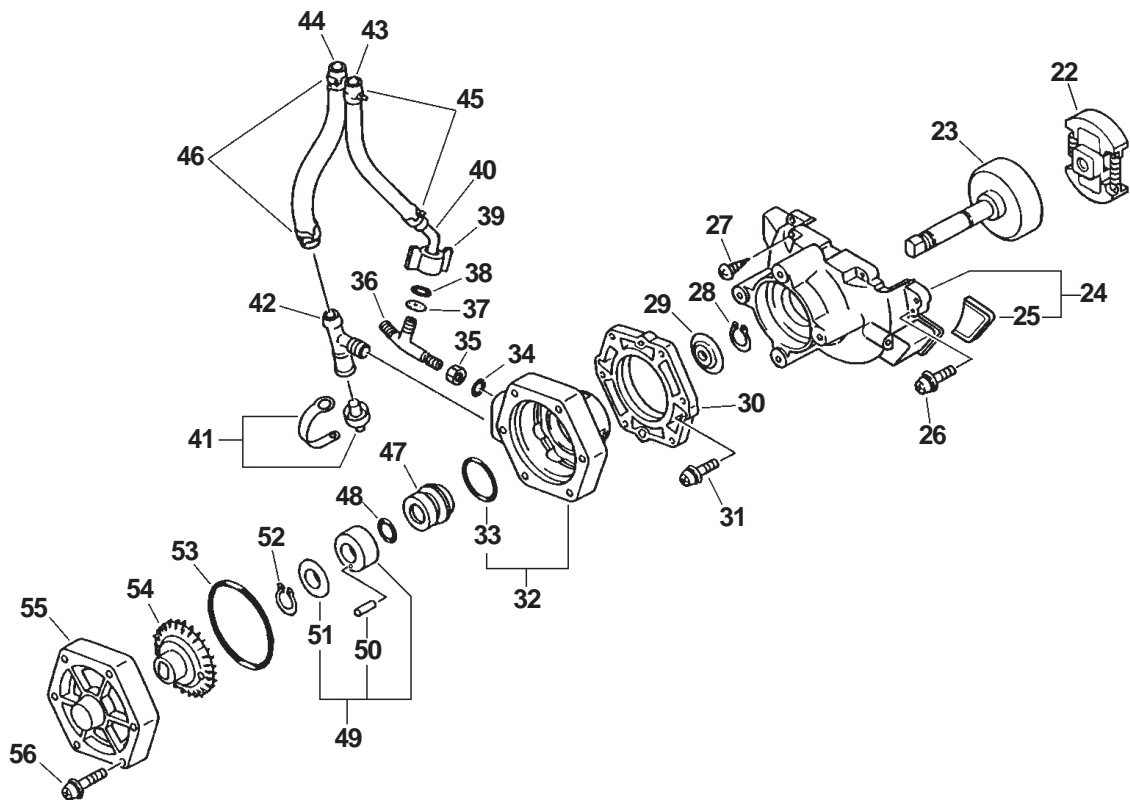

SHR-210

BACKPACK HARNESS, THROTTLE, IGNITION SWITCH, SPRAY PUMP

ITEM	PART NUMBER	QTY	DESCRIPTION	REMARKS
1	17800012710	1	LEVER, CONTROL	
2	17800113210	1	WIRE, THROTTLE	
3	16340010610	1	SWITCH, IGNITION	
4	89015713210	1	LABEL, SWITCH	
5	90024205016	2	SCREW 5X16	
6	17812313210	1	BRACKET, THROTTLE	
7	16201011612	1	LEAD, GROUND	
8	16201413210	1	LEAD, GROUND	
9	13201513210	1	TUBE, COIL	
10	90024205010	1	SCREW 5X10	
11	90024205010	1	SCREW 5X10	
12	30031901611	2	RING, HARNESS	
13	89016013210	1	LABEL, CAUTION	
14	90022006010	3	SCREW 6X10	
15	30061411610	1	BRACKET, HANGER	
16	30061011610	1	HANGER	
17	90056000005	2	LOCKNUT	
18	30032803210	4	WASHER	
19	90021605014	2	SCREW 5X14	
20	30030013210	2	HARNESS, BACKPACK	
21	30032213210	2	PAD, HARNES	
22	17500011612	1	CLUTCH ASY	
23	17500511810	1	DRUM, CLUTCH	
24	10150713212	1	FAN COVER ASY	INCLUDES ITEM 26
25	10158811610	1	COVER, FAN COVER	
26	90023804016	4	SCREW 4X16	
27	90025304014	2	SCREW 4X14	
28	90070100012	1	CIRCLIP	
29	40511410510	1	PLATE	
30	10020911910	1	BRACKET, PUMP	
31	90024506016	4	SCREW 6X16	
32	40521010512	1	PUMP CASING ASY	INCLUDES ITEM 34
33	90072400029	1	O-RING	
34	90072200100	1	O-RING	
35	38402910510	1	NUT	
36	38401311610	1	NIPPLE	
37	38601810510	1	WASHER	
38	38601910510	1	GASKET	
39	38601510510	1	WING NUT	
40	38601210511	1	NIPPLE	
41	38200411710	1	DRAIN PLUG KIT	
42	38201511610	1	NIPPLE	
43	38601012710	1	PIPE	
44	38201212710	1	PIPE	
45	38602010511	2	CLIP	
46	V495000310	2	CLIP	
47	40510011410	1	SEAL	
48	90072430010	1	O-RING	
49	40510311411	1	COUPLING KIT	INCLUDES ITEMS 51-52
50	40511310510	1	PIN	
51	40011111410	1	WASHER	
52	90070400012	1	CIRCLIP	
53	90072430067	1	O-RING	
54	40511010512	1	IMPELLER	
55	40521110511	1	LID, PUMP	
56	90024205040	6	SCREW 5X40