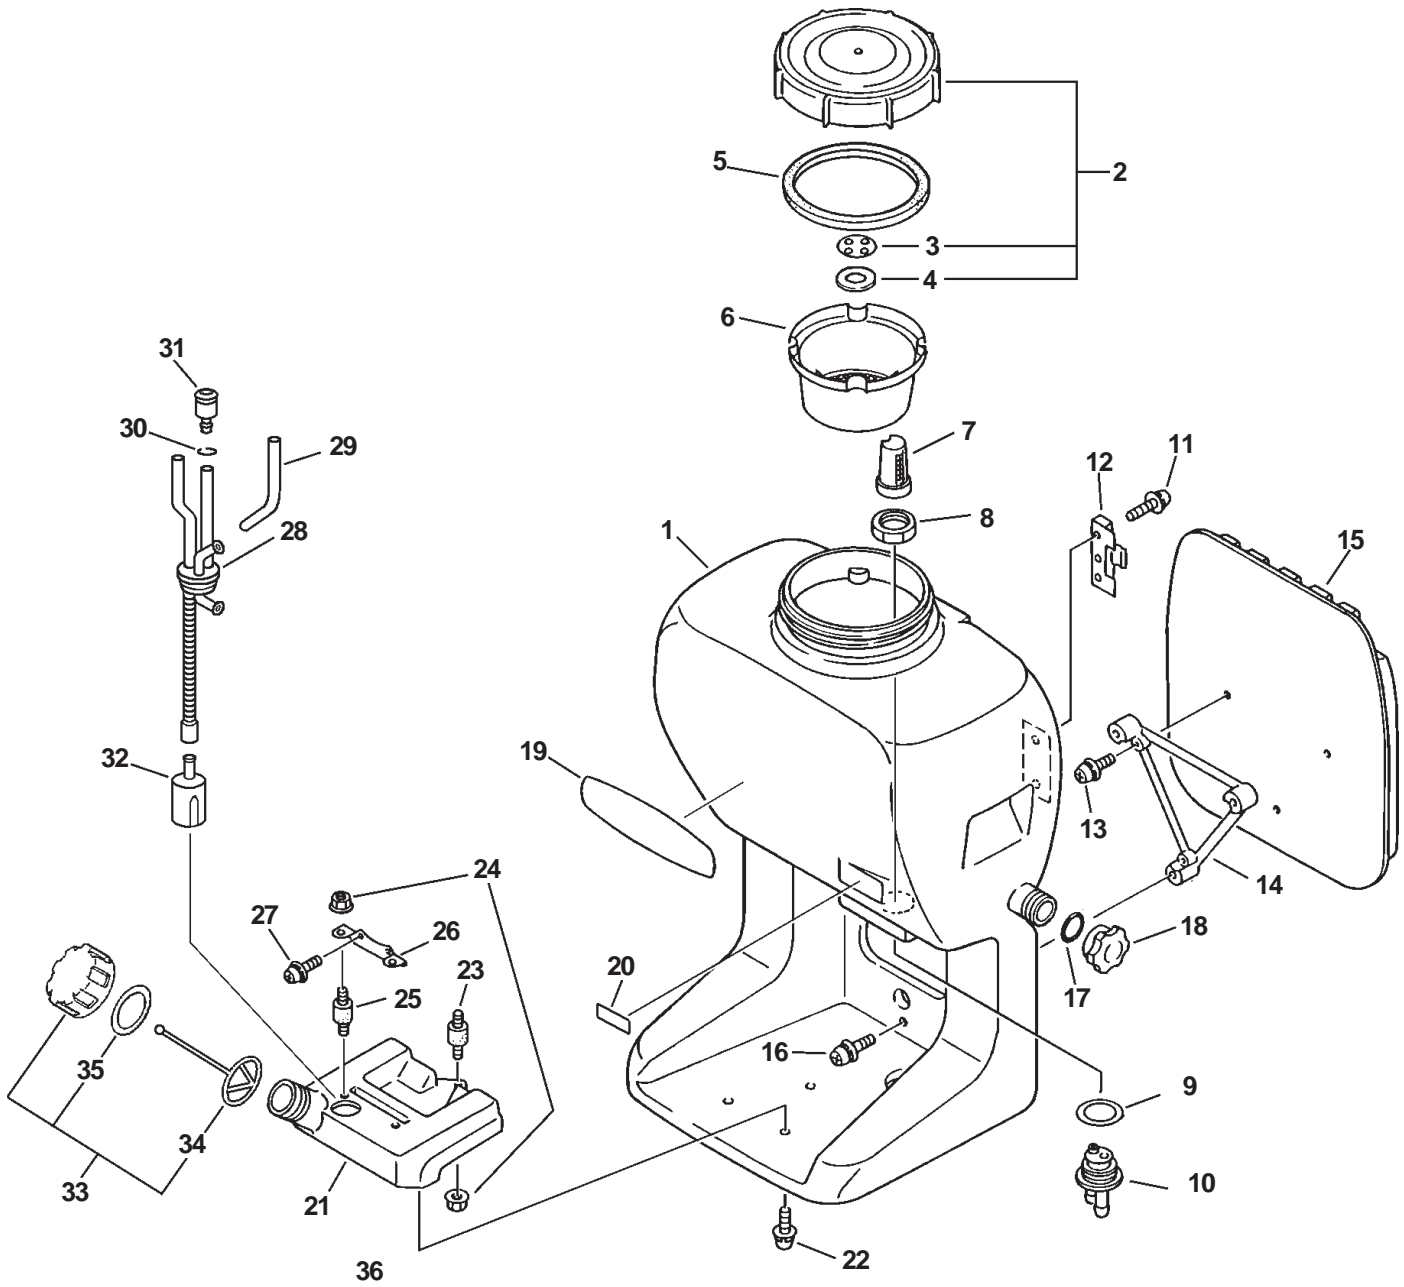

ITEM	PART NUMBER	QTY	DESCRIPTION	REMARKS
1	25300612710	1	TANK	
2	25000111310	1	CAP, SPRAY TANK	INCLUDES ITEMS 3-4
3	25002611310	1	VALVE, AIR	
4	25002711310	1	PACKING	
5	25001101110	1	GASKET, TANK CAP	
6	25421012210	1	FILTER, TANK	
7	35611110510	1	SCREEN	
8	35701512710	1	NUT	
9	35701413210	1	GASKET	
10	35701012710	1	NIPPLE, HOSE	
11	90024206020	2	SCREW 6X20	
12	22491512711	1	HOLDER, SPRAY WAND	
13	90024205016	3	SCREW 5X16	
14	30033312710	1	BRACKET, BACKPACK CUSHION	
15	30010513210	1	CUSHION, BACKPACK	
16	90024205016	3	SCREW 5X16	
17	90072030028	1	O-RING	
18	25021113210	1	CAP, DRAIN	
19	89011812710	1	LABEL, ECHO	
20	X503003660	1	LABEL, MODEL -- SHR-210	
21	13100512711	1	TANK, FUEL	
22	90024206014	3	SCREW 6X14	
23	10491011610	1	CUSHION	
24	90051800006	3	FLANGE NUT 6	
25	10491011410	2	CUSHION	
26	10492511610	1	BASE, SWIVEL	
27	90024205010	2	SCREW 5X10	
28	13201013210	1	PIPE/GROMMET ASY	
29	13201014010	1	PIPE, RETURN - 3X6X100	OPTIONAL BULK LINE 90017
30	13011100530	1	CLIP	
31	A356000030	1	VENT ASY	
32	13120507320	1	FILTER, FUEL	
33	13100455530	1	FUEL TANK CAP ASY	INCLUDES ITEMS 34-35
34	13105156030	1	CONNECTOR, FUEL TANK CAP	
35	13101655830	1	GASKET, FUEL CAP