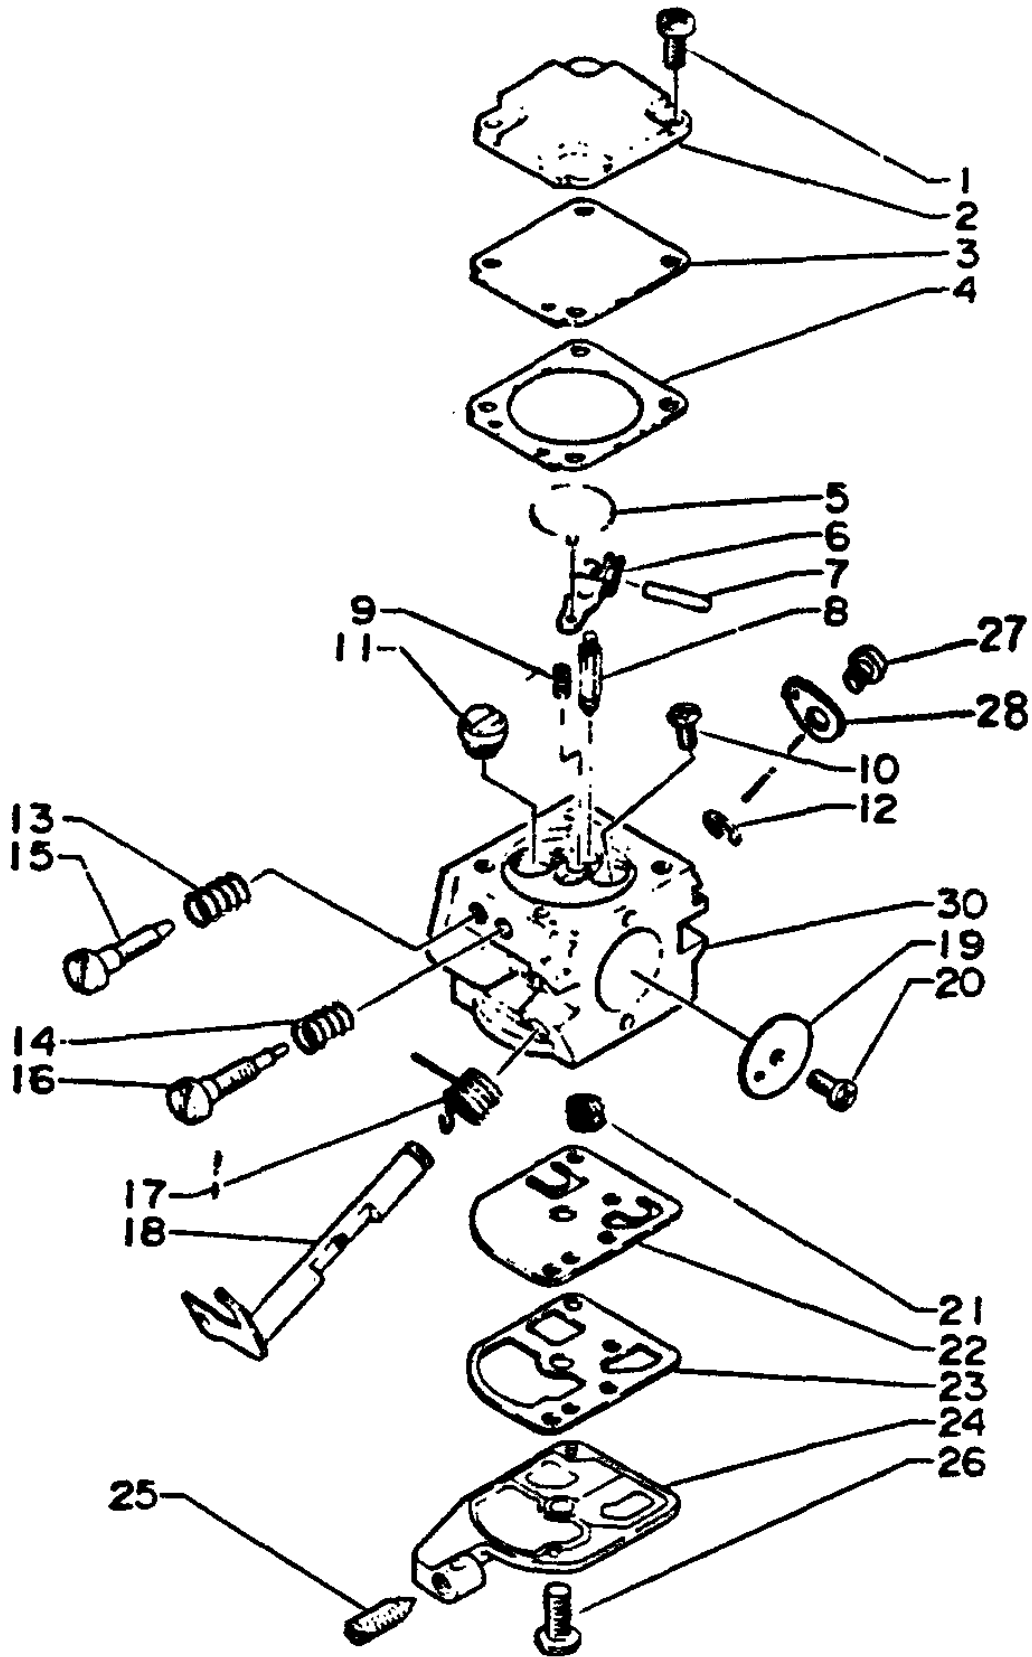

Sawing Chains

91VG45G	Chain - 12"
91VG52G	Chain - 14"

PARTS CATALOG
CS-280E CHAIN SAW**27.9cc**

MODEL: SERIAL NUMBERS

CS-280E: S/N 0000001 - 0055489

ECHO, INCORPORATED

400 Oakwood Road Lake Zurich, Illinois 60047 USA

This Page Intentionally Left Blank

ITEM	PART NUMBER	QTY	DESCRIPTION	REMARKS
	12520013930	1	Carburetor ass'y	Consisting of 1 thru 28
1	12534413930	4	Screw	
2	12534213930	1	Cover, diaphragm	
3		1	Diaphragm	Included in Repair Kit P/N 12530015130 & Gasket, Diaphragm Kit P/N 12530115131
4		1	Gasket, diaphragm	Included in Repair Kit P/N 12530015130 & Gasket, Diaphragm Kit P/N 12530115131
5	12537513930	1	Disc	
6		1	Valve arm	Included in Repair Kit P/N 12530015130
7		1	Arm pin	Included in Repair Kit P/N 12530015130
8		1	Needle valve	Included in Repair Kit P/N 12530015130
9		1	Coil spring	Included in Repair Kit P/N 12530015130
10	12533913930	1	Screw	
11	12537613930	1	Orifice, main fuel	Included in Repair Kit P/N 12530015130
12	12532713930	1	Clip	
13	12531913930	2	Coil spring	
14	12531913930	1	Coil spring	
15	12532013930	1	Needle, high speed	
16	12531813930	1	Needle, idle	
17	12531313930	1	Return spring, throttle	
18	12531713931	1	Throttle shaft	
19	12531613930	1	Throttle shutter	
20		1	Screw	Included in Repair Kit P/N 12530015130
21		1	Screen	Included in Repair Kit P/N 12530015130
22		1	Diaphragm, fuel pump	Included in Repair Kit P/N 12530015130 & Gasket, Diaphragm Kit P/N 12530115131
23		1	Gasket, fuel pump	Included in Repair Kit P/N 12530015130 & Gasket, Diaphragm Kit P/N 12530115131
24	12532413930	1	Pump cover	
25	12533413930	1	Screw, idle adjustment	
26	12531013930	1	Screw	
27	12534813930	1	Screw	
28	12535013930	1	Throttle lever	
	12530015130	1	Repair Kit	Includes items 3, 4, 6, 7, 8, 9, 11, 20, 21, 22 & 23
	12535013930	1	Gasket, Diagram Kit	Includes items 3, 4, 22 & 23
30			Carb body	Use Carb Asy, P/N 12520013930