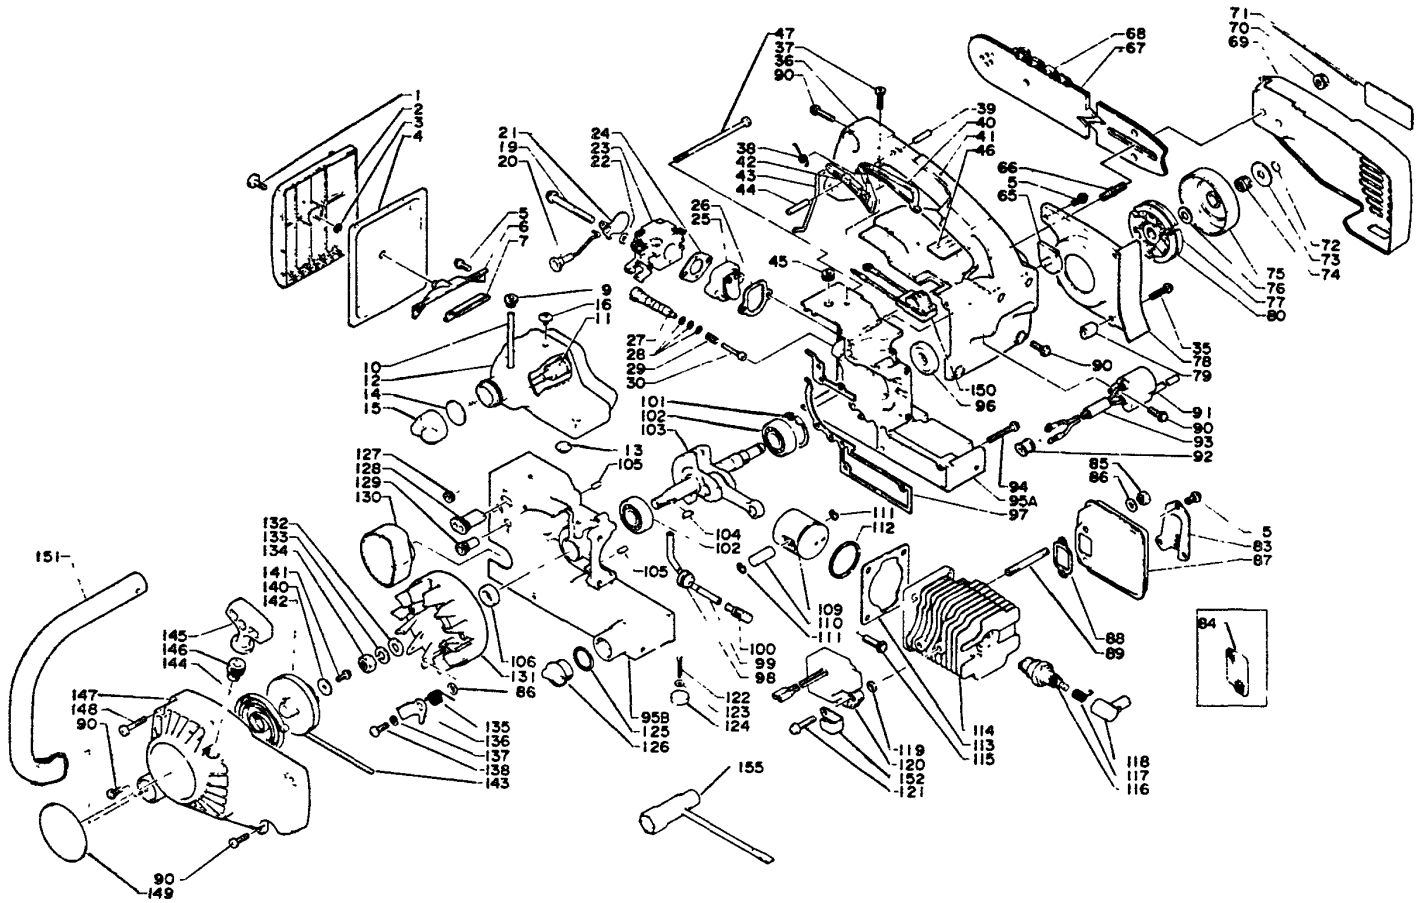

Sawing Chains

91VG45G	Chain - 12"
91VG52G	Chain - 14"

PARTS CATALOG
CS-280E CHAIN SAW**27.9cc**

MODEL: SERIAL NUMBERS

CS-280E: S/N 0000001 - 0055489

ECHO, INCORPORATED

400 Oakwood Road Lake Zurich, Illinois 60047 USA

This Page Intentionally Left Blank

ITEM	PART NUMBER	QTY	DESCRIPTION	REMARKS
	12520013930	1	Carburetor ass'y	Consisting of 1 thru 28
1	12534413930	4	Screw	
2	12534213930	1	Cover, diaphragm	
3		1	Diaphragm	Included in Repair Kit P/N 12530015130 & Gasket, Diaphragm Kit P/N 12530115131
4		1	Gasket, diaphragm	Included in Repair Kit P/N 12530015130 & Gasket, Diaphragm Kit P/N 12530115131
5	12537513930	1	Disc	
6		1	Valve arm	Included in Repair Kit P/N 12530015130
7		1	Arm pin	Included in Repair Kit P/N 12530015130
8		1	Needle valve	Included in Repair Kit P/N 12530015130
9		1	Coil spring	Included in Repair Kit P/N 12530015130
10	12533913930	1	Screw	
11	12537613930	1	Orifice, main fuel	Included in Repair Kit P/N 12530015130
12	12532713930	1	Clip	
13	12531913930	2	Coil spring	
14	12531913930	1	Coil spring	
15	12532013930	1	Needle, high speed	
16	12531813930	1	Needle, idle	
17	12531313930	1	Return spring, throttle	
18	12531713931	1	Throttle shaft	
19	12531613930	1	Throttle shutter	
20		1	Screw	Included in Repair Kit P/N 12530015130
21		1	Screen	Included in Repair Kit P/N 12530015130
22		1	Diaphragm, fuel pump	Included in Repair Kit P/N 12530015130 & Gasket, Diaphragm Kit P/N 12530115131
23		1	Gasket, fuel pump	Included in Repair Kit P/N 12530015130 & Gasket, Diaphragm Kit P/N 12530115131
24	12532413930	1	Pump cover	
25	12533413930	1	Screw, idle adjustment	
26	12531013930	1	Screw	
27	12534813930	1	Screw	
28	12535013930	1	Throttle lever	
	12530015130	1	Repair Kit	Includes items 3, 4, 6, 7, 8, 9, 11, 20, 21, 22 & 23
	12535013930	1	Gasket, Diagram Kit	Includes items 3, 4, 22 & 23
30			Carb body	Use Carb Asy, P/N 12520013930