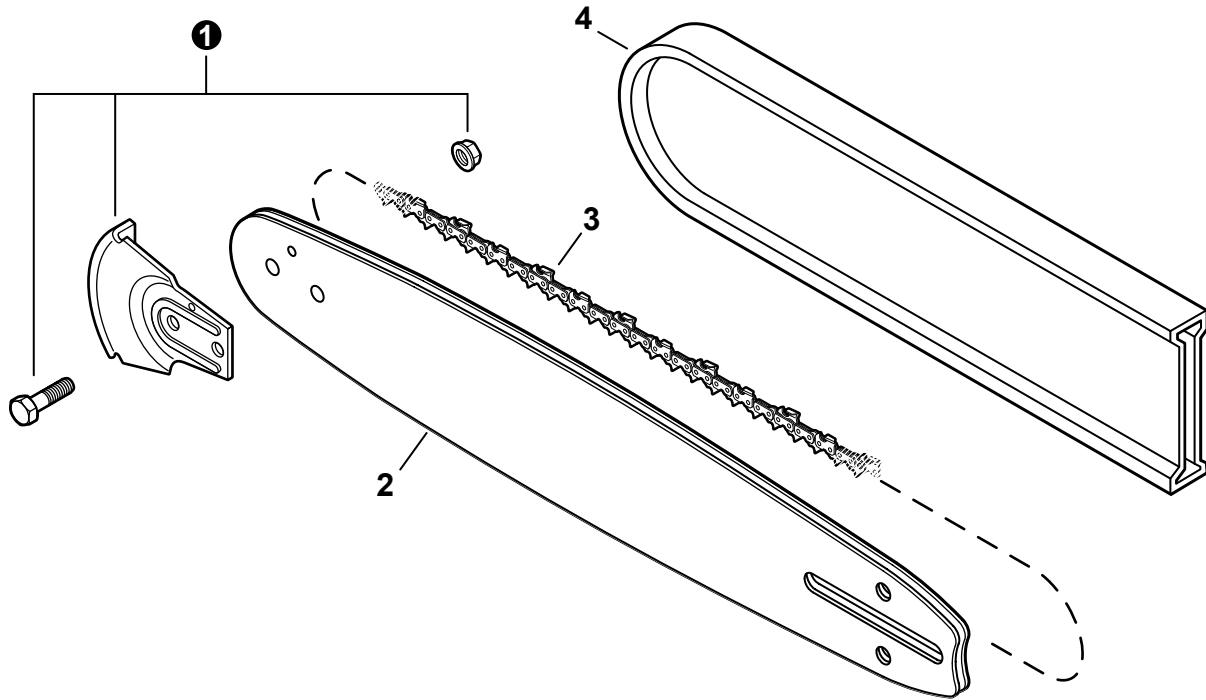

NO.	PART NUMBER	QTY.	DESCRIPTION	DESCRIPCIÓN
1	2894901	1	KICK GUARD KIT	PROTECTORAS DE PUNTA DE BARRA
2	12A0CD3745	1	GUIDE BAR, 12" DOUBLE-GUARD	BARRA DE GUÍA 30 cm DOUBLE-GUARD
2	14A0CD3752	1	GUIDE BAR, 14" DOUBLE-GUARD	BARRA DE GUÍA 35 cm DOUBLE-GUARD
2	16A0CD3757	1	GUIDE BAR, 16" DOUBLE-GUARD	BARRA DE GUÍA 40cm DOUBLE-GUARD
3	91PX45CQ	1	SAW CHAIN 12" XtraGUARD	CADENA 30cm XtraGUARD
3	91PX52CQ	1	SAW CHAIN 14" XtraGUARD	CADENA 35 cm XtraGUARD
3	91PX57CQ	1	SAW CHAIN 16"	CADENA 40cm
4	99988801595	1	SCABBARD	FUNDA