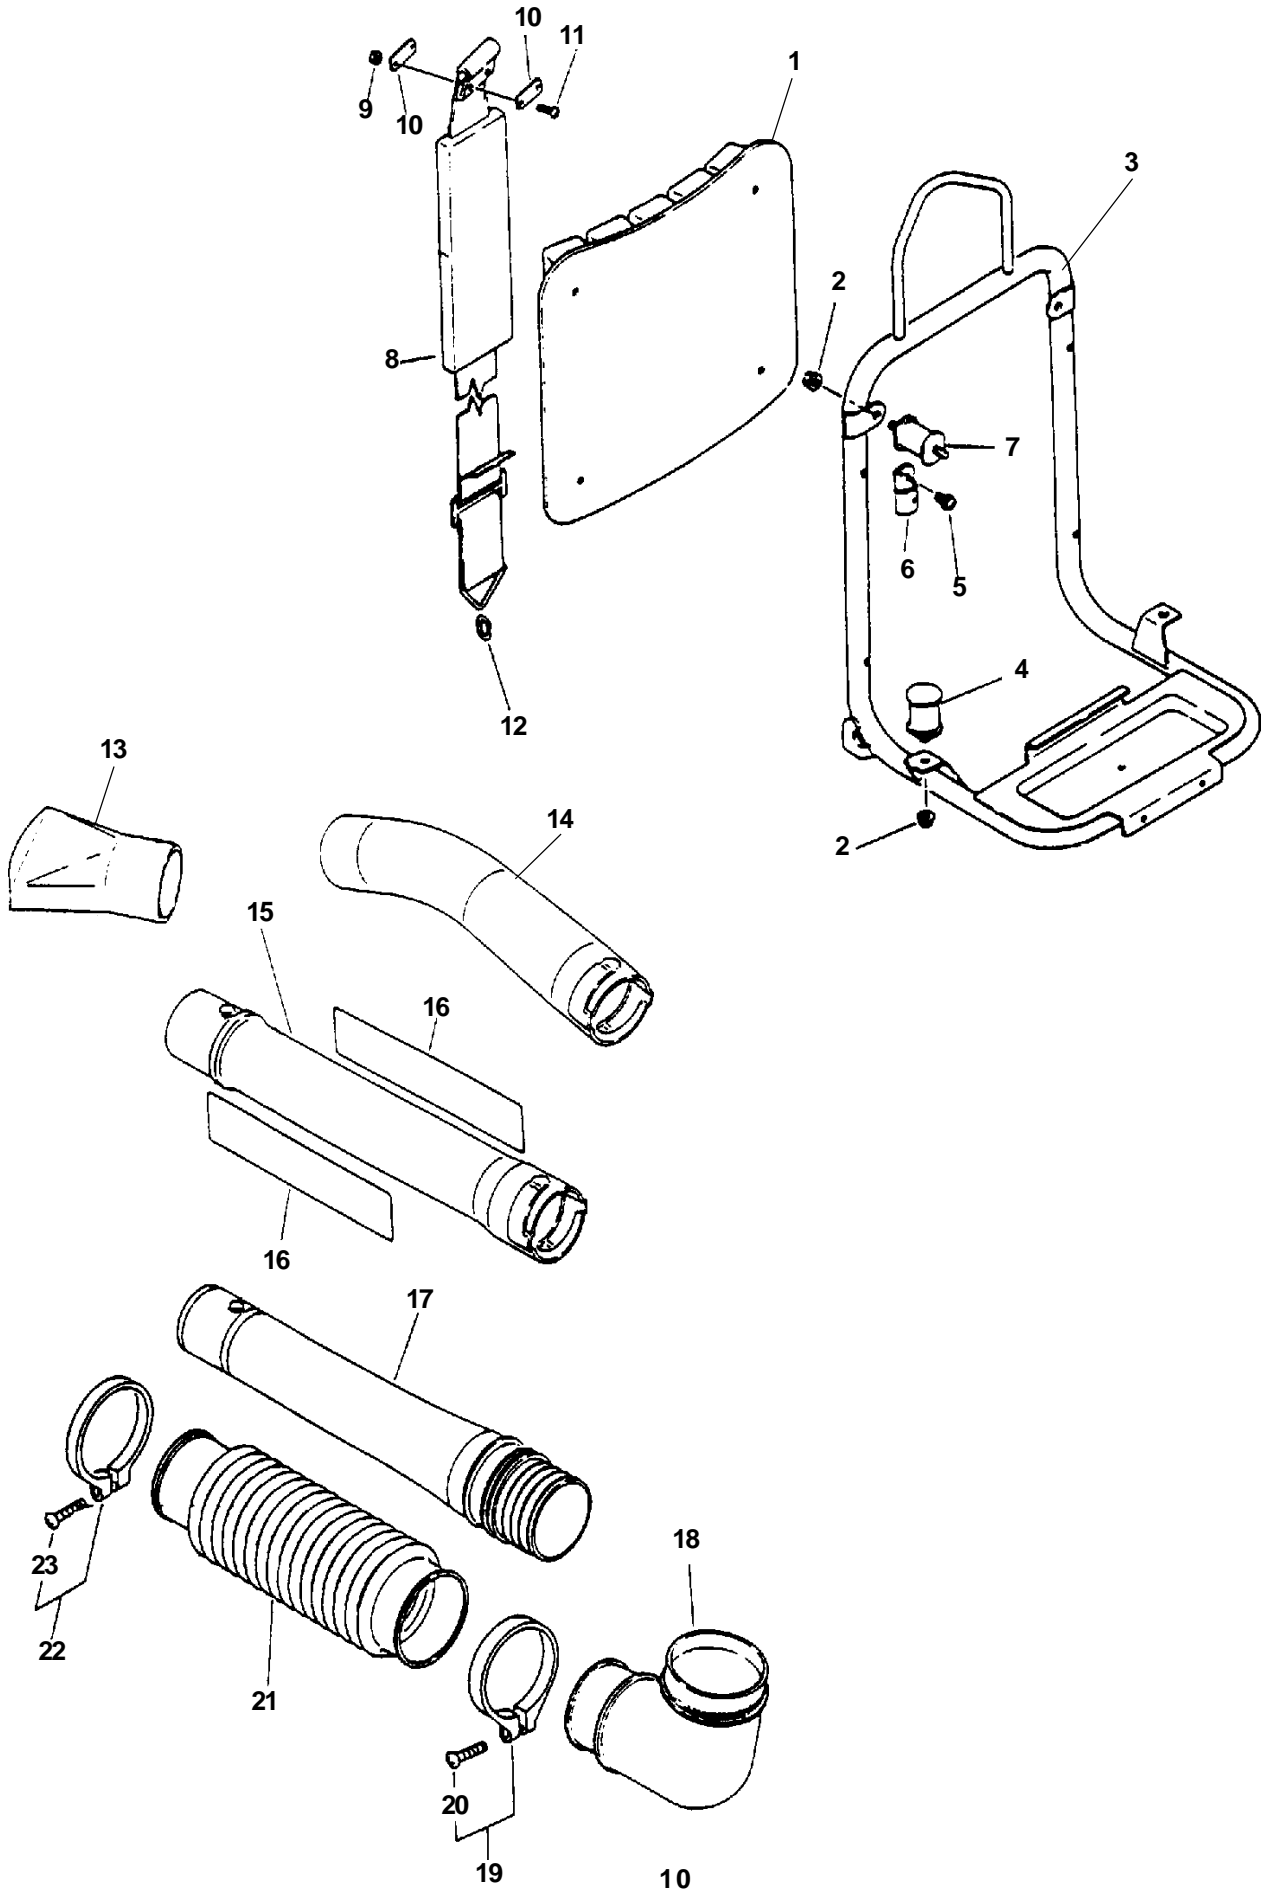

PB-400E TYPE 1E/2E

FRAME, BACK PACK, PIPES

KEY	PART NUMBER	QTY	DESCRIPTION	REMARKS
1	30010500761	1	CUSHION, KNAPSACK	
2	90051500006	4	NUT, FLANGE 6	
3	30000500761	1	FRAME, BACKPACK	
4	20091601110	2	CUSHION	
5	90024205010	4	SCREW 5X10	
6	30022000760	4	BRACKET, CUSHION	
7	20091001110	2	CUSHION	
8	30030102260	2	HARNESS, BACKPACK	INCLUDES ITEMS 9 - 12
9	90056000005	4	LOCKNUT 5	
10	30032801810	4	WASHER, HARNESS	
11	90022005010	4	SCREW 5X10	
12	30031901611	2	RING, HARNESS	
13	21003101060	1	NOZZLE, FAN HEAD (OPTIONAL)	
14	21002303460	1	PIPE, CURVED	
15	21000103462	1	PIPE W/LABEL	INCLUDES ITEM 16
16	89011800960	2	LABEL, ECHO	
17	21200503460	1	PIPE, SWIVEL	
18	21001101160	1	ELBOW, BLOWING	
19	21040004260	1	CLAMP, W/SCREW	INCLUDES ITEM 20
20	90023505030	1	SCREW 5X30	
21	21001201112	1	PIPE, FLEXIBLE	
22	21040000660	1	CLAMP, W/SCREW	INCLUDES ITEM 23
23	90023505030	1	SCREW 5X30