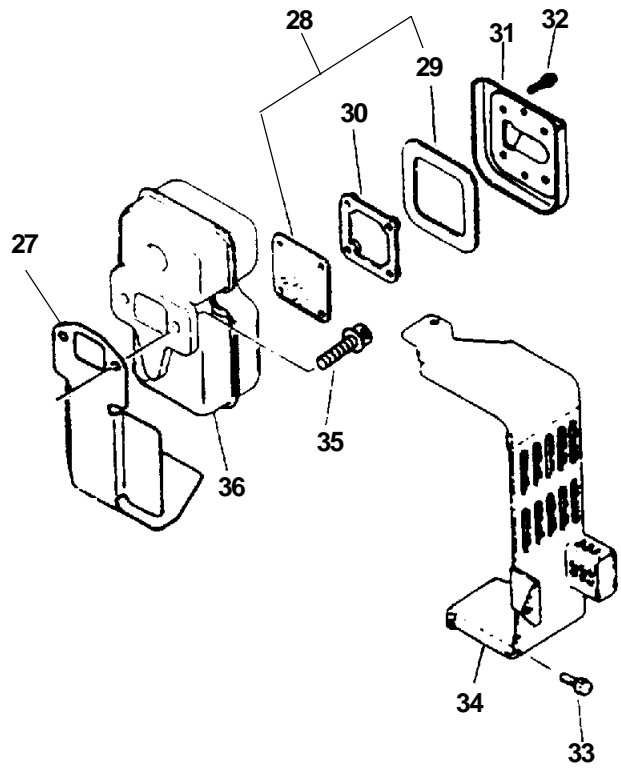

**POWER BLOWER  
PARTS CATALOG  
MODEL PB-400E  
TYPE 1E**

**SERIAL NUMBER ALL**

**PB-400E**

**TYPE 2E**

**SERIAL NUMBER 509501 & UP**

**ECHO, INCORPORATED  
400 OAKWOOD ROAD  
LAKE ZURICH, IL 60047**

KEY	PART NUMBER	QTY	DESCRIPTION	REMARKS
1	10100000763	1	CYLINDER	
2	90050000006	4	NUT 6	
3	90060500006	4	WASHER, SPRING 6	
4	90060000006	4	WASHER 6	
5	10101000760	1	GASKET, CYLINDER BASE	USE GASKET KIT 88900002263
6	10000002411	1	PISTON KIT	INCLUDES ITEMS 7 - 11
7	10001101110	2	RING, PISTON	
8	10001300410	1	PIN, PISTON	
9	10001500120	2	CIRCLIP, PISTON PIN	
10	10001212331	1	BEARING, NEEDLE	
11	10001417330	2	SPACER, PISTON PIN	
12	10020000760	1	CRANKCASE SET	INCLUDES ITEMS 13 & 14
13	13011312330	1	CONNECTOR	
14	10021502830	2	PIN, DOWEL	
15	10021300310	2	OILSEAL	
16	90081036202	2	BEARING, BALL 6202	
17	10010001111	1	CRANKSHAFT	
18	-----	1	GASKET, CRANKCASE	USE GASKET KIT 88900002263
19	10024401111	4	BOLT	
20	10025400130	4	STUD	
21	90014205025	4	BOLT 5X25	
22	10014200310	1	KEY, WOODRUFF	
23	10151401110	1	COVER, CYLINDER	
24	15911001110	1	CLIP	
25	90014006010	2	BOLT 6X10	
ENGINE REPOWER				
	SB1038	1	SHORT BLOCK	INCLUDES FACTORY ASSEMBLED CYLINDER, CRANKCASE, PISTON ASY, CRANKSHAFT, BEARINGS, SEALS & GASKETS
	88900002263	1	GASKET KIT	
	-----	1	GASKET, CRANKCASE	
	10101000760	1	GASKET, CYLINDER BASE	
	10061501110	1	GASKET, STARTER	
	13001000762	1	GASKET, INTAKE	
	13001606232	1	GASKET, CARBURETOR	
	14551002261	1	GASKET, MUFFLER	
	14586602261	1	GASKET, MUFFLER LID	
	13001600760	1	GASKET, INTAKE	