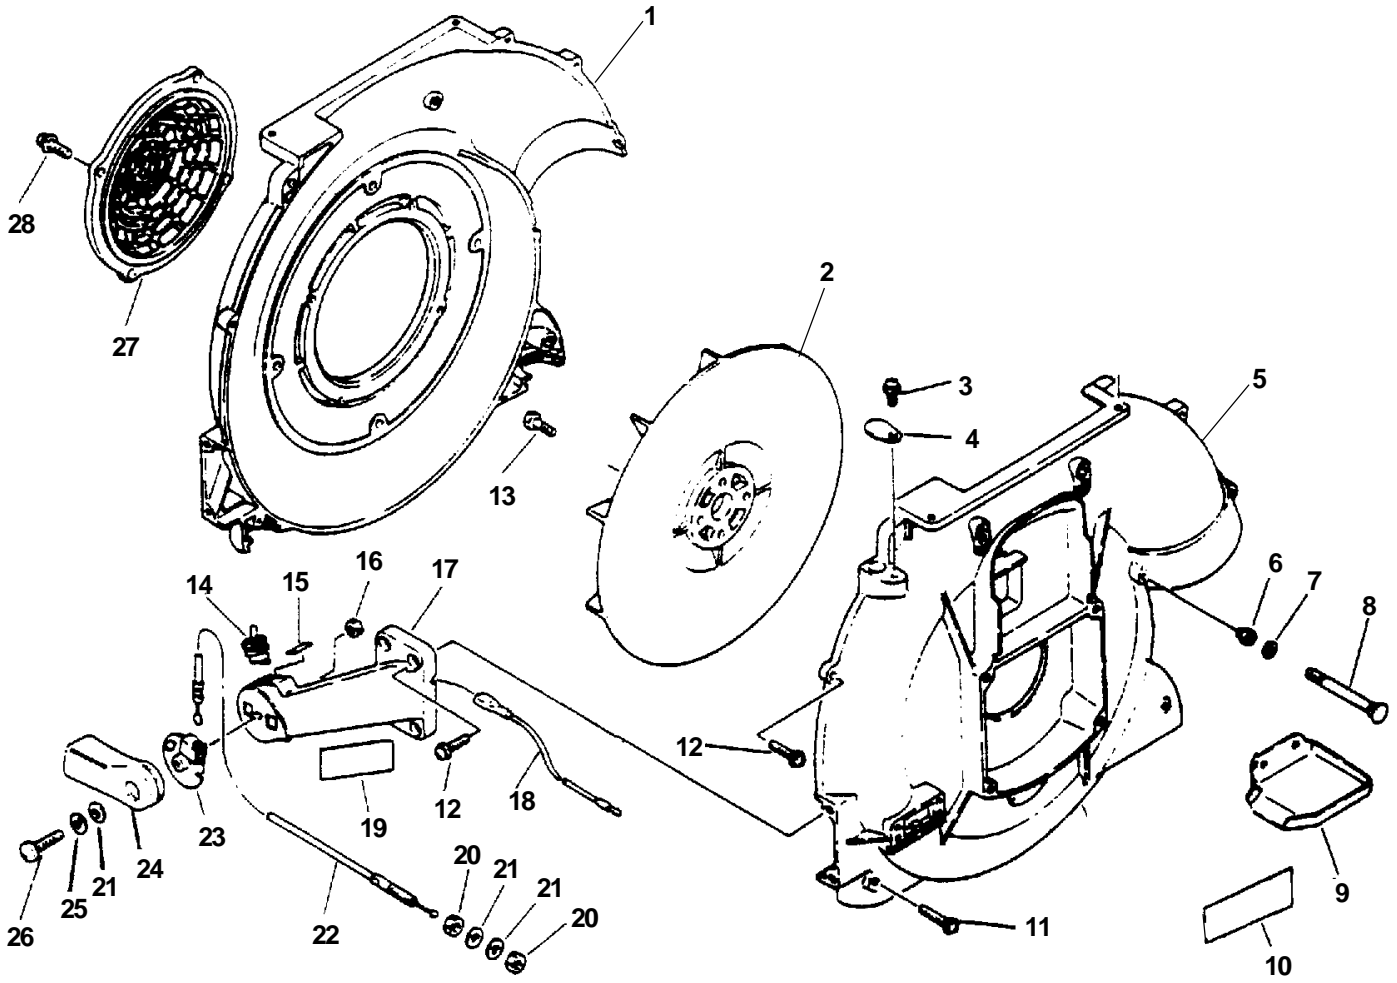

KEY	PART NUMBER	QTY	DESCRIPTION	REMARKS
1	20010500761	1	CASE, FAN (OUTER)	
2	20001001110	1	FAN	
3	90024205010	1	SCREW 5X10	
4	36302903210	1	PLUG	
5	20010700761	1	CASE, FAN (INNER)	
6	90054000005	2	NUT, CAP 5	
7	90060000005	2	WASHER 5	
8	21041601110	2	BOLT, ELBOW	
9	14571502260	1	BRACKET, MUFFLER COVER	
10	89017600760	1	LABEL, NOISE	
11	90024205025	2	SCREW 5X25	
12	90024205020	8	SCREW 5X20	
13	90014205016	4	BOLT 5X16	
14	16340004521	1	SWITCH, IGNITION	
15	89015711130	1	LABEL, SWITCH	
16	90050000006	1	NUT 6	
17	17812200761	1	BRACKET, THROTTLE LEVER	
18	15062102260	1	LEAD	
19	89016800760	1	LABEL, CAUTION	
20	90050200006	2	NUT 6	
21	90060200006	3	WASHER 6	
22	17800102360	1	WIRE, THROTTLE	
23	17812300760	1	BRACKET, THROTTLE	
24	17801000661	1	CONTROL, THROTTLE	
25	90060500006	1	WASHER, SPRING 6	
26	90022006025	1	SCREW 6X25	
27	20012401111	1	GRID, FAN CASE	
28	90014606014	4	BOLT 6X14