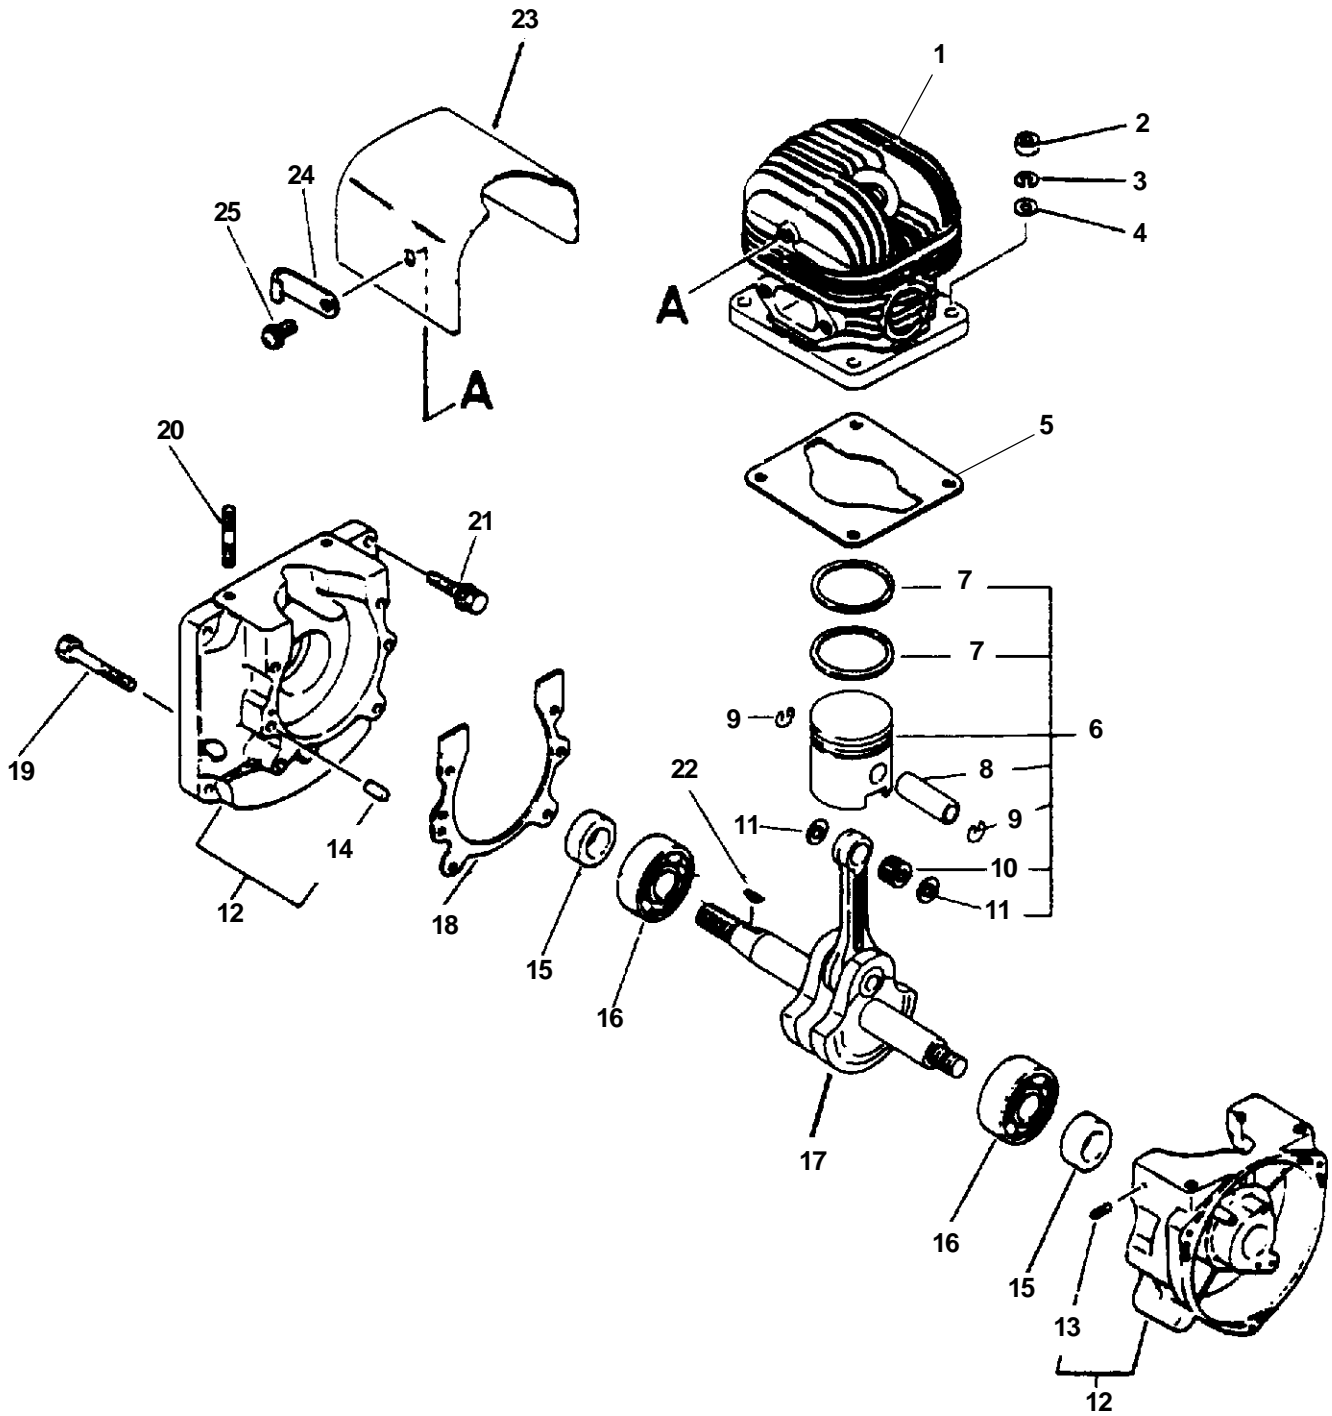

KEY	PART NUMBER	QTY	DESCRIPTION	REMARKS
1	10100000763	1	CYLINDER	
2	90050000006	4	NUT 6	
3	90060500006	4	WASHER, SPRING 6	
4	90060000006	4	WASHER 6	
5	10101000760	1	GASKET, CYLINDER BASE	USE GASKET KIT 88900002263
6	10000002411	1	PISTON KIT	INCLUDES ITEMS 7 - 11
7	10001101110	2	RING, PISTON	
8	10001300410	1	PIN, PISTON	
9	10001500120	2	CIRCLIP, PISTON PIN	
10	10001212331	1	BEARING, NEEDLE	
11	10001417330	2	SPACER, PISTON PIN	
12	10020000760	1	CRANKCASE SET	INCLUDES ITEMS 13 & 14
13	13011312330	1	CONNECTOR	
14	10021502830	2	PIN, DOWEL	
15	10021300310	2	OILSEAL	
16	90081036202	2	BEARING, BALL 6202	
17	10010001111	1	CRANKSHAFT	
18	-----	1	GASKET, CRANKCASE	USE GASKET KIT 88900002263
19	10024401111	4	BOLT	
20	10025400130	4	STUD	
21	90014205025	4	BOLT 5X25	
22	10014200310	1	KEY, WOODRUFF	
23	10151401110	1	COVER, CYLINDER	
24	15911001110	1	CLIP	
25	90014006010	2	BOLT 6X10	
ENGINE REPOWER				
	SB1038	1	SHORT BLOCK	INCLUDES FACTORY ASSEMBLED CYLINDER, CRANKCASE, PISTON ASY, CRANKSHAFT, BEARINGS, SEALS & GASKETS
	88900002263	1	GASKET KIT	
	-----	1	GASKET, CRANKCASE	
	10101000760	1	GASKET, CYLINDER BASE	
	10061501110	1	GASKET, STARTER	
	13001000762	1	GASKET, INTAKE	
	13001606232	1	GASKET, CARBURETOR	
	14551002261	1	GASKET, MUFFLER	
	14586602261	1	GASKET, MUFFLER LID	
	13001600760	1	GASKET, INTAKE