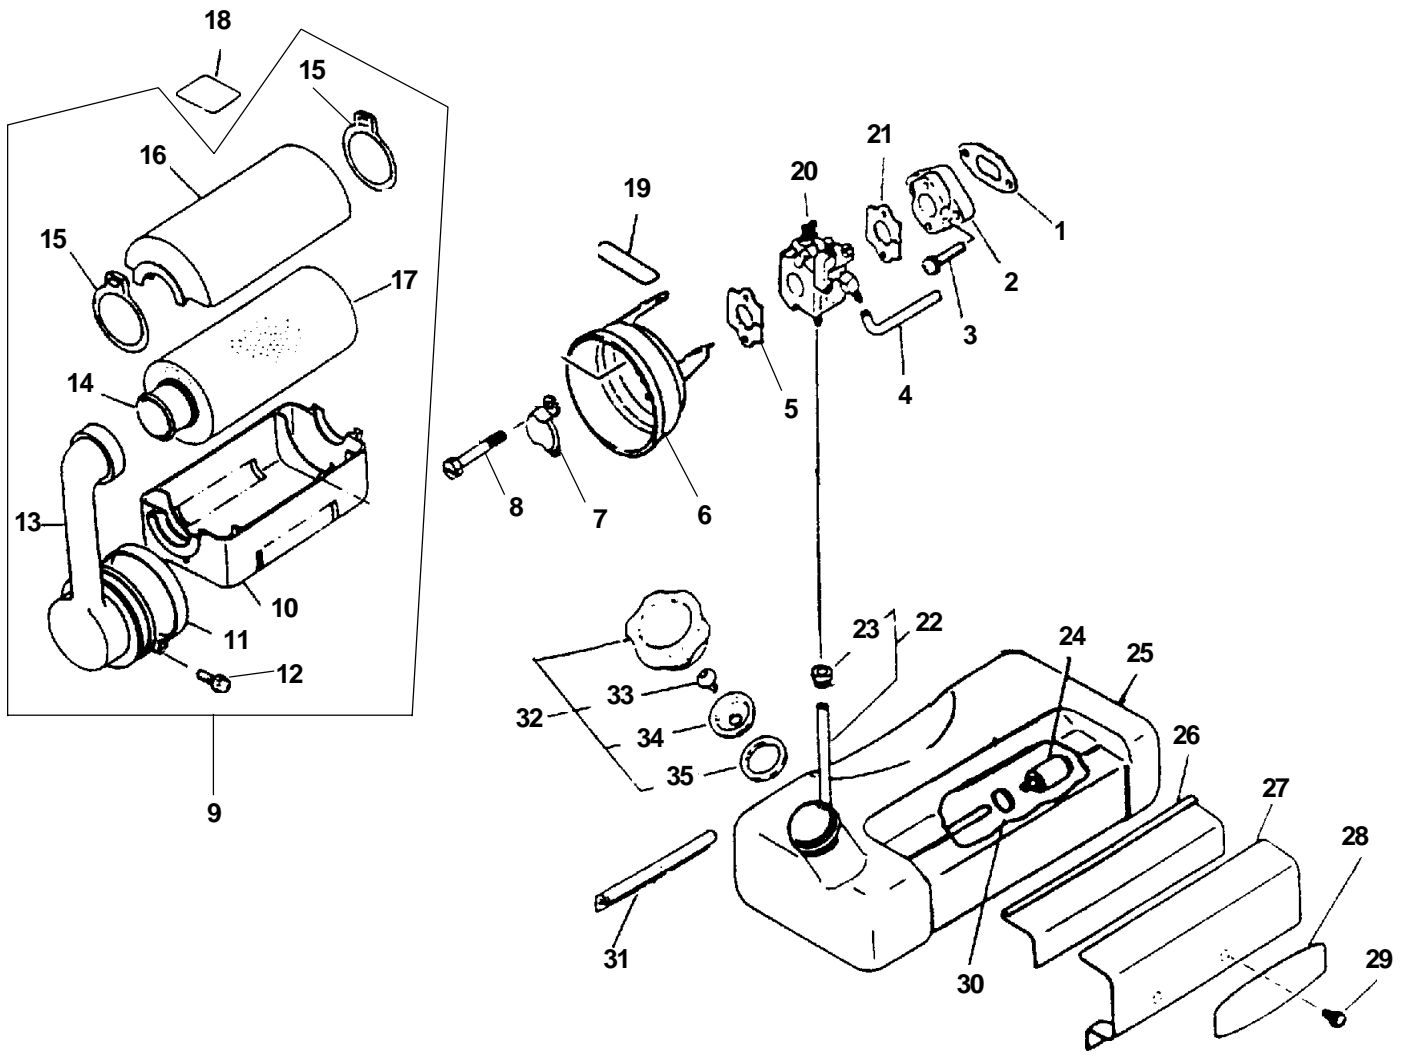

KEY	PART NUMBER	QTY	DESCRIPTION	REMARKS
1	13001000762	1	GASKET, INTAKE	USE GASKET KIT 88900002263
2	13000700760	1	INSULATOR	
3	90024206025	2	SCREW 6X25	
4	13011000760	1	PIPE, IMPULSE	
5	13001600760	1	GASKET, INTAKE	USE GASKET KIT 88900002263
6	13030702360	1	CASE, AIR CLEANER	
7	12901102260	1	PLATE, PREVENT	
8	90022005050	2	SCREW 5X50	
9	13030402260	1	AIR CLEANER ASY	INCLUDES ITEMS 10 - 17
10	13031800762	1	CASE, AIR CLEANER	
11	13071302260	1	BAND	
12	90023505030	1	SCREW 5X30	
13	13071102260	1	ADAPTER, INTAKE	
14	13031100761	1	HOLDER, AIR CLEANER	
15	13034100760	2	HOLDER, AIR CLEANER	
16	13032600762	1	LID, AIR CLEANER	
17	13031700760	1	FILTER, AIR	
18	89016003360	1	LABEL, CAUTION	
19	89015800760	1	LABEL, CHOKE	
20	12300002260	1	CARBURETOR WT-410	
21	13001606232	1	GASKET, INTAKE	USE GASKET KIT 88900002263
22	13200700760	1	PIPE W/GROMMET	INCLUDES ITEM 23
23	13211511131	1	GROMMET	
24	13120519830	1	STRAINER, FUEL	
25	13101002260	1	TANK, FUEL	
26	13192002260	1	CUSHION, FUEL TANK	
27	13191002260	1	BRACKET, FUEL TANK	
28	89013800760	1	LABEL, ECHO	
29	90024205012	2	SCREW 5X12	
30	13201309820	1	CLIP	
31	13192000760	1	CUSHION, FUEL TANK	
32	13100406610	1	CAP ASY, FUEL TANK	INCLUDES ITEMS 33 - 35
33	13131406320	1	VALVE, CHECK	
34	13101521330	1	HOLDER, CHECK VALVE	
35	13101621060	1	GASKET, FUEL CAP