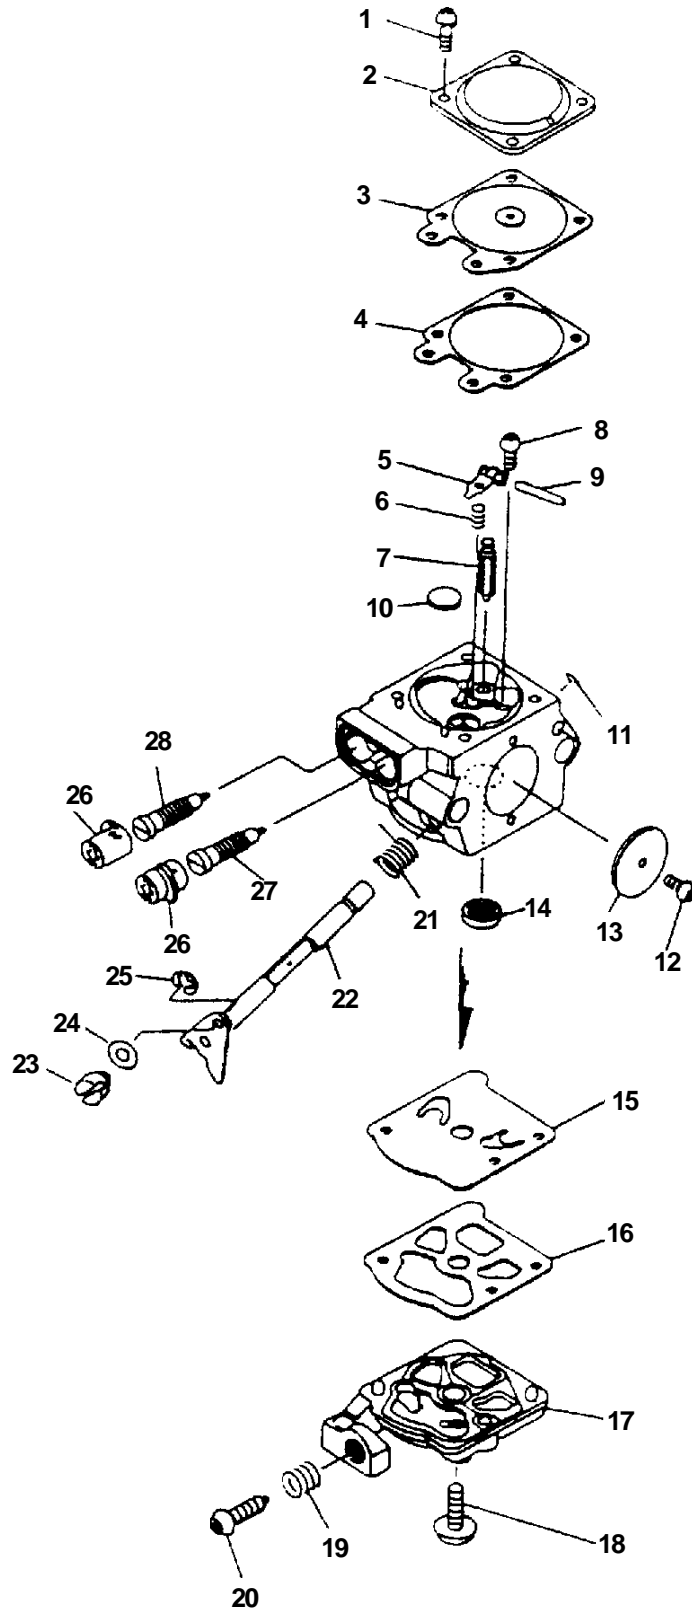

KEY	PART NUMBER	QTY	DESCRIPTION	REMARKS
1	20010500761	1	CASE, FAN (OUTER)	
2	20001001110	1	FAN	
3	90024205010	1	SCREW 5X10	
4	36302903210	1	PLUG	
5	20010700761	1	CASE, FAN (INNER)	
6	90054000005	2	NUT, CAP 5	
7	90060000005	2	WASHER 5	
8	21041601110	2	BOLT, ELBOW	
9	14571502260	1	BRACKET, MUFFLER COVER	
10	89017600760	1	LABEL, NOISE	
11	90024205025	2	SCREW 5X25	
12	90024205020	8	SCREW 5X20	
13	90014205016	4	BOLT 5X16	
14	16340004521	1	SWITCH, IGNITION	
15	89015711130	1	LABEL, SWITCH	
16	90050000006	1	NUT 6	
17	17812200761	1	BRACKET, THROTTLE LEVER	
18	15062102260	1	LEAD	
19	89016800760	1	LABEL, CAUTION	
20	90050200006	2	NUT 6	
21	90060200006	3	WASHER 6	
22	17800102360	1	WIRE, THROTTLE	
23	17812300760	1	BRACKET, THROTTLE	
24	17801000661	1	CONTROL, THROTTLE	
25	90060500006	1	WASHER, SPRING 6	
26	90022006025	1	SCREW 6X25	
27	20012401111	1	GRID, FAN CASE	
28	90014606014	4	BOLT 6X14	

KEY	PART NUMBER	QTY	DESCRIPTION	REMARKS
	12300002260		CARBURETOR WT-410	INCLUDES THE FOLLOWING ITEMS
1	A	4	SCREW	
2	12314203930	1	COVER, METERING DIAPHRAGM	
3	A B	1	DIAPHRAGM, METERING	
4	A B	1	GASKET, METERING DIAPHRAGM	
5	A	1	LEVER, METERING	
6	A	1	SPRING, METERING LEVER	
7	A	1	VALVE, INLET NEEDLE	
8	A	1	SCREW, METERING LEVER PIN	
9	A	1	PIN, METERING LEVER	
10	A	1	PLUG, WELCH	
11	12312715030	1	CLIP, THROTTLE SHAFT	
12	12311403930	1	SCREW	
13	12311603930	1	VALVE, THROTTLE	
14	A	1	SCREEN, INLET	
15	A B	1	DIAPHRAGM, FUEL PUMP	
16	A B	1	GASKET, FUEL PUMP	
17	12312402260	1	COVER, FUEL PUMP	
18	12311003930	1	SCREW	
19	12313304260	1	SPRING, IDLE ADJUST	
20	12313404260	1	SCREW, IDLE ADJUST	
21	12311303930	1	SPRING, THROTTLE RETURN	
22	12311743130	1	SHAFT, THROTTLE	
23	12317226030	1	SWIVEL	
24	12314926030	1	WASHER	
25	12317307930	1	CLIP	
26	12315139230	2	CAP, LIMITER	
27	12311802260	1	NEEDLE, LOW SPEED	
28	12312039230	1	NEEDLE, HIGH SPEED	
A	12310002260	1	REPAIR KIT	
B	12310137330	1	GASKET/DIAPHRAGM KIT	