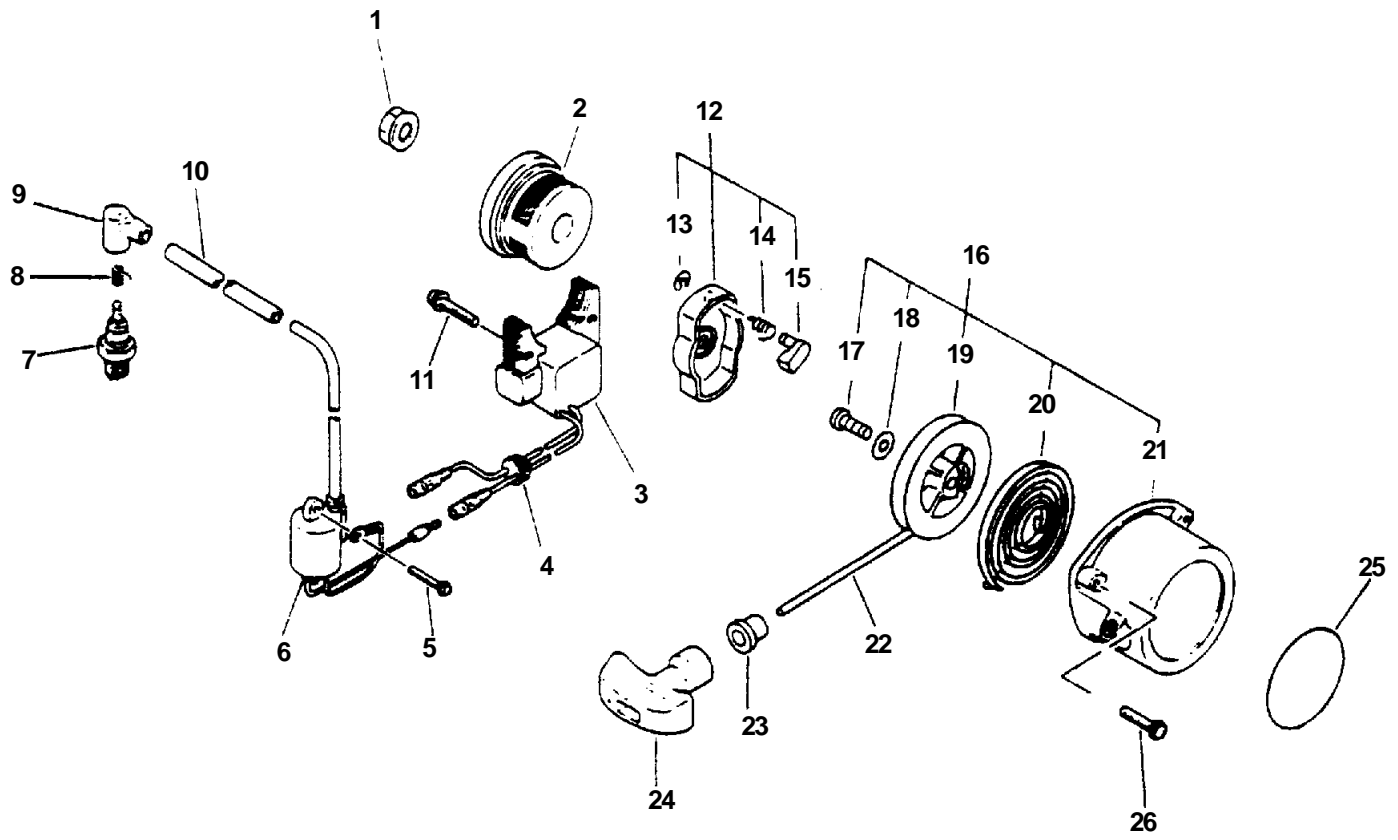

KEY	PART NUMBER	QTY	DESCRIPTION	REMARKS
1	90051900010	1	NUT, FLANGE 10	
2	15680002111	1	ROTOR	
3	15660102911	1	C.D. IGNITION MODULE	
4	15061402910	1	GROMMET	
5	90024204025	2	SCREW 4X25	
6	15662602111	1	COIL, IGNITION	
7	15901000330	1	PLUG, SPARK BM-6A	
8	15901100510	1	COIL, SPARK PLUG CAP	
9	15901201620	1	CAP, SPARK PLUG	
10	15011101110	1	TUBE	
11	90024205025	2	SCREW 5X25	
12	17720202110	1	PAWL ASY, STARTER	INCLUDES ITEMS 13 - 15
13	90070000004	1	E-RING 4	
14	17723440630	1	SPRING, RETURN	
15	17721840630	1	PAWL, STARTER	
16	17720002110	1	STARTER ASY	INCLUDES ITEMS 17 - 24
17	17723640630	1	SCREW	
18	17721441030	1	WASHER	
19	17721543130	1	DRUM, STARTER	
20	17722040630	1	SPRING, REWIND	
21	17723202110	1	CASE, STARTER	
22	-----	1	ROPE, STARTER	USE BULK ROPE 99944400050 DIA. 4.0 MM (5/32") L. 950 MM (37.5")
23	17722742030	1	GUIDE, ROPE	
24	17722811120	1	GRIP, STARTER	
25	89011849330	1	LABEL, ECHO	
26	90024205016	3	SCREW 5X16	
27	14551002261	1	GASKET, MUFFLER	USE GASKET KIT 88900002263
28	14580100761	1	KIT, SCREEN	INCLUDES ITEM 29
29	14586602261	1	GASKET, MUFFLER LID	USE GASKET KIT 88900002263
30	14588200761	1	SEAT, SCREEN	
31	14586302261	1	GUIDE, EXHAUST	
32	90024204014	4	SCREW 4X14	
33	90024205014	2	SCREW 5X14	
34	14587100765	1	COVER, MUFFLER	
35	90016206020	2	BOLT, H.S. 6X20	
36	14580600762	1	MUFFLER