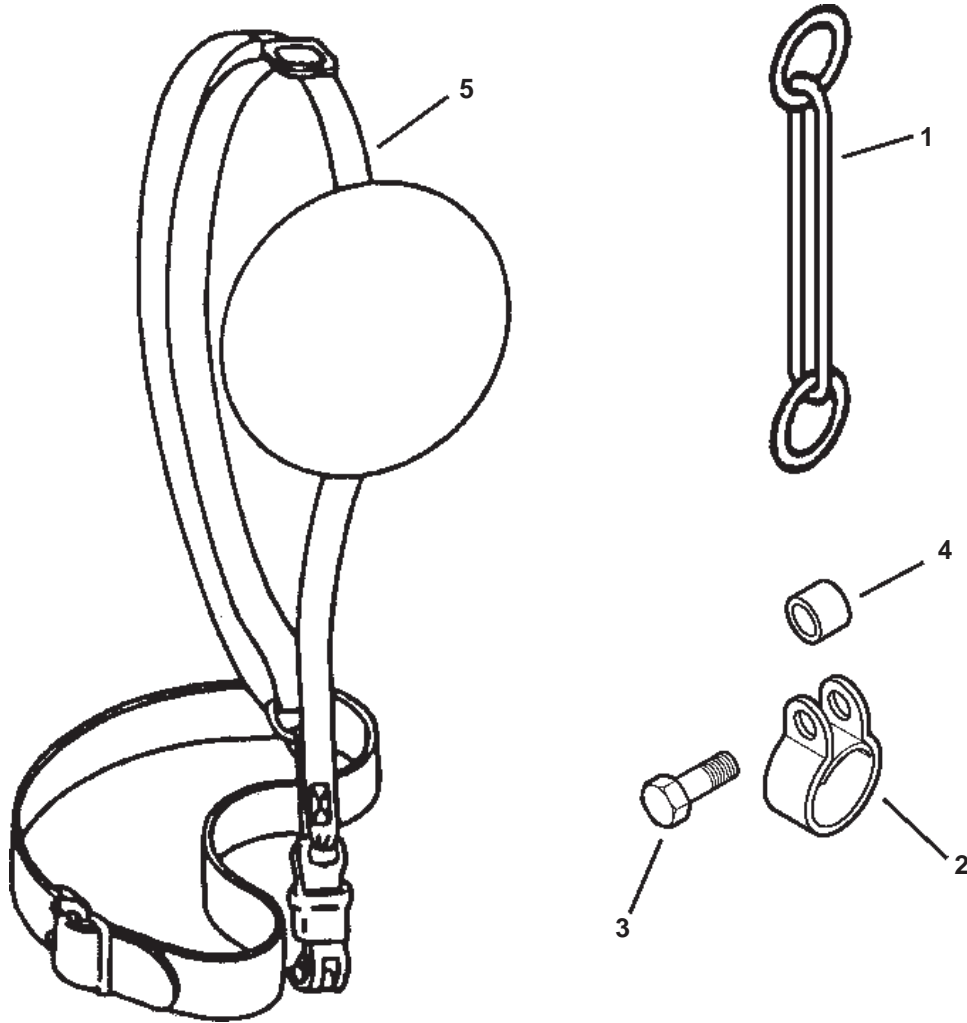

FITS MODELS  
GT - ALL MODELS  
PAS-2000

---

**PARTS CATALOG**

**GT SHOULDER  
HARNESS KIT**

---

**MODEL 99944200201**

***ECHO, INCORPORATED***

400 Oakwood Road Lake Zurich, Illinois 60047

# 99944200201 SHOULDER HARNESS KIT

ITEM	PART NUMBER	QTY	DESCRIPTION	REMARKS
1	30130524330	1	LINK	
2	30120723330	1	CLAMP	
3	90010005018	1	BOLT 5X18	
4	69901203330	1	SPACER	
5	30100054330	1	HARNESS ASY	