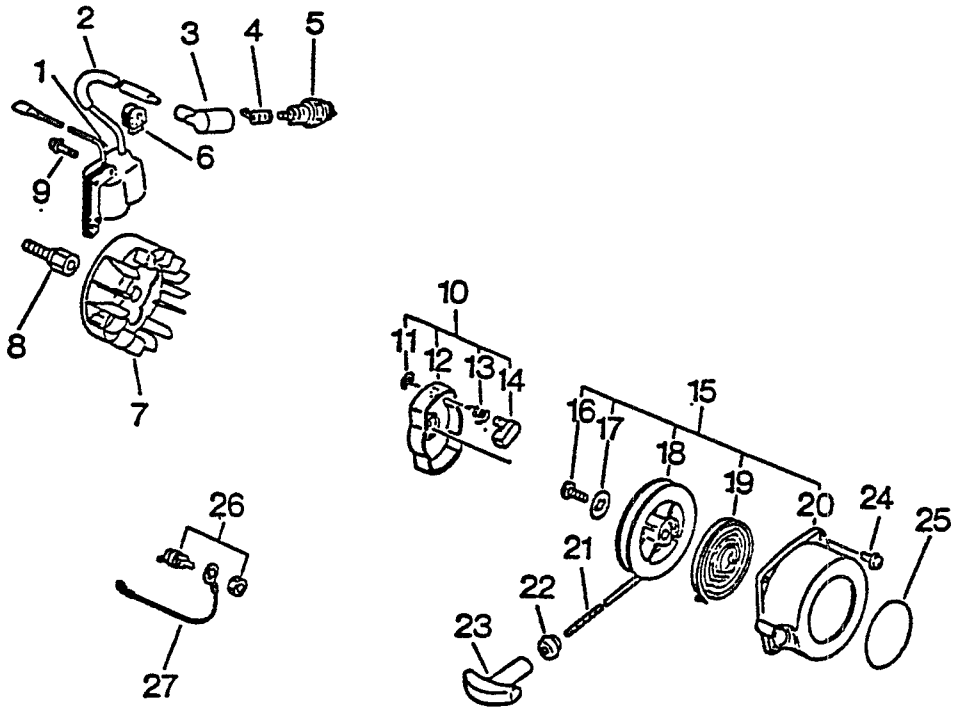

KEY	PART NUMBER	QTY	DESCRIPTION	REMARKS
1	101011 45230	1	CYLINDER	
2	900162 05022	2	BOLT, H.S. 5X22	
3	-----	1	GASKET, CYLINDER BASE	USE KIT 889000 05062
4	100011 05330	1	RING, PISTON	
5	100010 44330	1	PISTON	
6	100013 11520	1	PIN, PISTON	
7	100015 04630	2	CIRCLIP, PISTON PIN	
8	100014 11520	2	SPACER, PISTON PIN	
9	100012 11520	1	BEARING, NEEDLE	
10	900810 36201	2	BEARING, BALL 6201	
11	100212 42030	2	OILSEAL	
12	100200 42030	1	CRANKCASE SET	INCLUDES ITEMS 13 & 15
13	100215 03930	2	PIN, DOWEL	
14	100100 44730	1	CRANKSHAFT ASY	
15	-----	1	GASKET, CRANKCASE	USE GASKET 889000 05062
16	900238 05028	3	SCREW 5X28	
	890371 06360	1	LABEL, CAUTION	
	890312 06560	1	LABEL, BRAND	

PB-1000/1010

KEY	PART NUMBER	QTY	DESCRIPTION	REMARKS
1	156601 05060	1	COIL, IGNITION	
2	156611 05060	1	TUBE	
3	159012 01620	1	CAP, SPARK PLUG	
4	159011 03432	1	COIL, SPARK PLUG CAP	
5	159010 10630	1	PLUG, SPARK (BPM-7A)	
5	159010 10230	1	PLUG, SPARK (BPMR-7A)	
6	150112 05060	1	GROMMET	
7	156801 44730	1	FLYWHEEL	
8	200011 05660	1	HUB, FAN	
9	900238 04022	2	SCREW 4X22	
10	177202 42030	1	PAWL ASY, STARTER	INCLUDES ITEMS 11 - 14
11	900700 00004	1	E-RING 4	
12	177210 42030	1	CATCHER, PAWL	
13	177234 42030	1	SPRING, RETURN	
14	177218 42030	1	PAWL, STARTER	
15	177200 42030	1	STARTER, ASY	INCLUDES ITEMS 16 - 23
16	177236 40630	1	SCREW	
17	177214 42030	1	WASHER	
18	177215 42030	1	DRUM, STARTER	
19	177220 42030	1	SPRING, REWIND	

**PB-1000/1010**

KEY	PART NUMBER	QTY	DESCRIPTION	REMARKS
20	177232 42030	1	CASE, STARTER	
21	177226 05530	1	ROPE, STARTER	
22	177227 42030	1	GUIDE, ROPE	
23	177228 06530	1	GRIP, STARTER	
24	900238 04018	2	SCREW 4X18	
25	890118 48830	1	LABEL, ECHO	
26	163400 03460	1	SWITCH, IGNITION	
27	162010 05060	1	LEAD, GROUND	