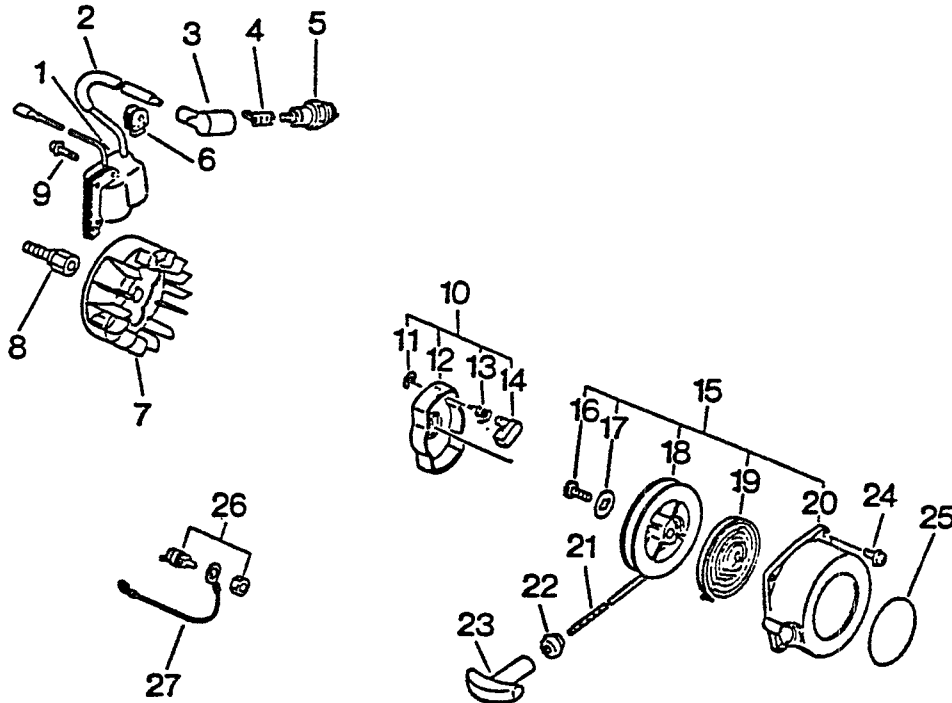

KEY	PART NUMBER	QTY	DESCRIPTION	REMARKS
1	101011 45230	1	CYLINDER	
2	900162 05022	2	BOLT, H.S. 5X22	
3	-----	1	GASKET, CYLINDER BASE	USE KIT 889000 05062
4	100011 05330	1	RING, PISTON	
5	100010 44330	1	PISTON	
6	100013 11520	1	PIN, PISTON	
7	100015 04630	2	CIRCLIP, PISTON PIN	
8	100014 11520	2	SPACER, PISTON PIN	
9	100012 11520	1	BEARING, NEEDLE	
10	900810 36201	2	BEARING, BALL 6201	
11	100212 42030	2	OILSEAL	
12	100200 42030	1	CRANKCASE SET	INCLUDES ITEMS 13 & 15
13	100215 03930	2	PIN, DOWEL	
14	100100 44730	1	CRANKSHAFT ASY	
15	-----	1	GASKET, CRANKCASE	USE GASKET 889000 05062
16	900238 05028	3	SCREW 5X28	
	890371 06360	1	LABEL, CAUTION	
	890312 06560	1	LABEL, BRAND	

PB-1000/1010

KEY	PART NUMBER	QTY	DESCRIPTION	REMARKS
1	156601 05060	1	COIL, IGNITION	
2	156611 05060	1	TUBE	
3	159012 01620	1	CAP, SPARK PLUG	
4	159011 03432	1	COIL, SPARK PLUG CAP	
5	159010 10630	1	PLUG, SPARK (BPM-7A)	
5	159010 10230	1	PLUG, SPARK (BPMR-7A)	
6	150112 05060	1	GROMMET	
7	156801 44730	1	FLYWHEEL	
8	200011 05660	1	HUB, FAN	
9	900238 04022	2	SCREW 4X22	
10	177202 42030	1	PAWL ASY, STARTER	INCLUDES ITEMS 11 - 14
11	900700 00004	1	E-RING 4	
12	177210 42030	1	CATCHER, PAWL	
13	177234 42030	1	SPRING, RETURN	
14	177218 42030	1	PAWL, STARTER	
15	177200 42030	1	STARTER, ASY	INCLUDES ITEMS 16 - 23
16	177236 40630	1	SCREW	
17	177214 42030	1	WASHER	
18	177215 42030	1	DRUM, STARTER	
19	177220 42030	1	SPRING, REWIND	

**PB-1000/1010**

KEY	PART NUMBER	QTY	DESCRIPTION	REMARKS
20	177232 42030	1	CASE, STARTER	
21	177226 05530	1	ROPE, STARTER	
22	177227 42030	1	GUIDE, ROPE	
23	177228 06530	1	GRIP, STARTER	
24	900238 04018	2	SCREW 4X18	
25	890118 48830	1	LABEL, ECHO	
26	163400 03460	1	SWITCH, IGNITION	
27	162010 05060	1	LEAD, GROUND	