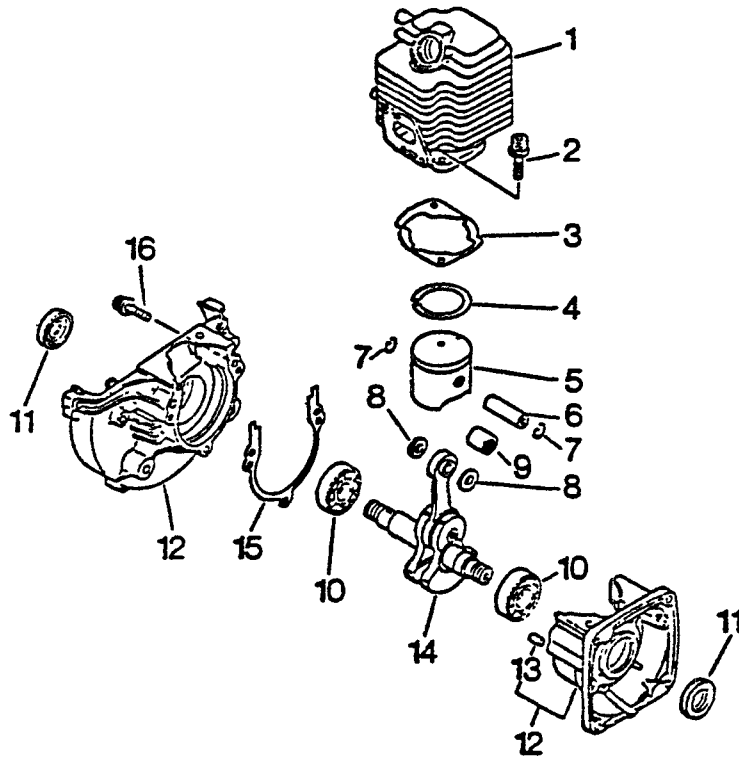

KEY	PART NUMBER	QTY	DESCRIPTION	REMARKS
1	101011 45230	1	CYLINDER	
2	900162 05022	2	BOLT, H.S. 5X22	
3	-----	1	GASKET, CYLINDER BASE	USE KIT 889000 05062
4	100011 05330	1	RING, PISTON	
5	100010 44330	1	PISTON	
6	100013 11520	1	PIN, PISTON	
7	100015 04630	2	CIRCLIP, PISTON PIN	
8	100014 11520	2	SPACER, PISTON PIN	
9	100012 11520	1	BEARING, NEEDLE	
10	900810 36201	2	BEARING, BALL 6201	
11	100212 42030	2	OILSEAL	
12	100200 42030	1	CRANKCASE SET	INCLUDES ITEMS 13 & 15
13	100215 03930	2	PIN, DOWEL	
14	100100 44730	1	CRANKSHAFT ASY	
15	-----	1	GASKET, CRANKCASE	USE GASKET 889000 05062
16	900238 05028	3	SCREW 5X28	
	890371 06360	1	LABEL, CAUTION	
	890312 06560	1	LABEL, BRAND	

PB-1000/1010

KEY	PART NUMBER	QTY	DESCRIPTION	REMARKS
1	156601 05060	1	COIL, IGNITION	
2	156611 05060	1	TUBE	
3	159012 01620	1	CAP, SPARK PLUG	
4	159011 03432	1	COIL, SPARK PLUG CAP	
5	159010 10630	1	PLUG, SPARK (BPM-7A)	
5	159010 10230	1	PLUG, SPARK (BPMR-7A)	
6	150112 05060	1	GROMMET	
7	156801 44730	1	FLYWHEEL	
8	200011 05660	1	HUB, FAN	
9	900238 04022	2	SCREW 4X22	
10	177202 42030	1	PAWL ASY, STARTER	INCLUDES ITEMS 11 - 14
11	900700 00004	1	E-RING 4	
12	177210 42030	1	CATCHER, PAWL	
13	177234 42030	1	SPRING, RETURN	
14	177218 42030	1	PAWL, STARTER	
15	177200 42030	1	STARTER, ASY	INCLUDES ITEMS 16 - 23
16	177236 40630	1	SCREW	
17	177214 42030	1	WASHER	
18	177215 42030	1	DRUM, STARTER	
19	177220 42030	1	SPRING, REWIND	

**PB-1000/1010**

KEY	PART NUMBER	QTY	DESCRIPTION	REMARKS
20	177232 42030	1	CASE, STARTER	
21	177226 05530	1	ROPE, STARTER	
22	177227 42030	1	GUIDE, ROPE	
23	177228 06530	1	GRIP, STARTER	
24	900238 04018	2	SCREW 4X18	
25	890118 48830	1	LABEL, ECHO	
26	163400 03460	1	SWITCH, IGNITION	
27	162010 05060	1	LEAD, GROUND	