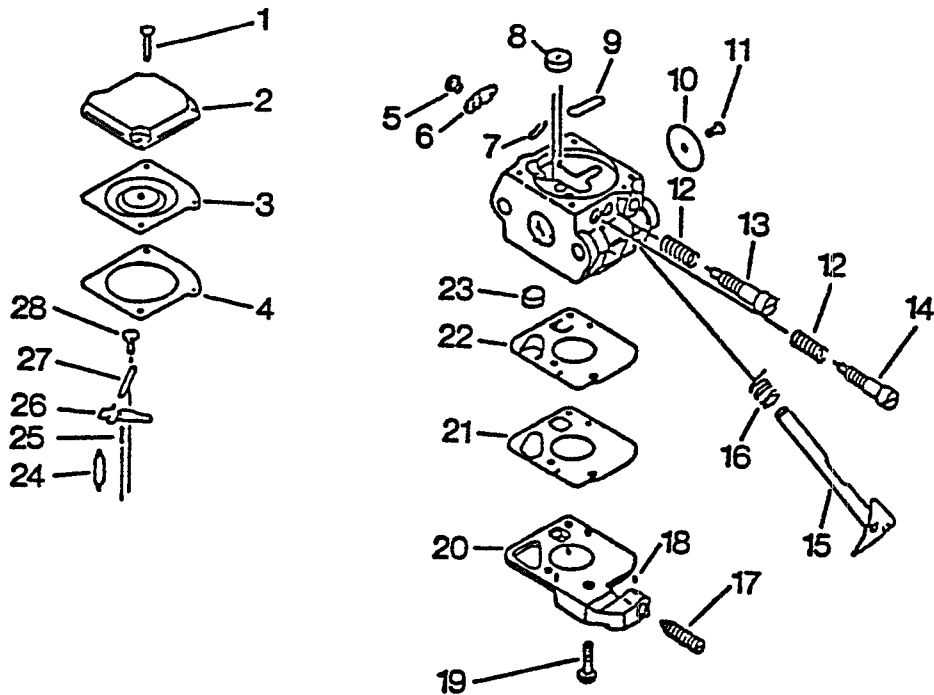

PB-1000/1010

KEY	PART NUMBER	QTY	DESCRIPTION	REMARKS

20	125324 42030	1	COVER, PUMP	
21	A B	1	GASKET, FUEL PUMP	
22	A B	1	DIAPHRAGM, FUEL PUMP	
23	A	1	STRAINER	
24	A	1	VALVE, NEEDLE	
25	A	1	SPRING, COIL	
26	A	1	LEVER, MTRING CHAM	
27	A	1	PIN	
28	125339 42030	1	SCREW	

(A) USE CARBURETOR REPAIR KIT 125302 42030 INCLUDES ITEMS 3,4,8,9,11,22-27

(B) USE CARBURETOR DIAPHRAGM/GASKET KIT 125303 42030 INCLUDES ITEMS 3,4,21 & 22

REVISED 6/91