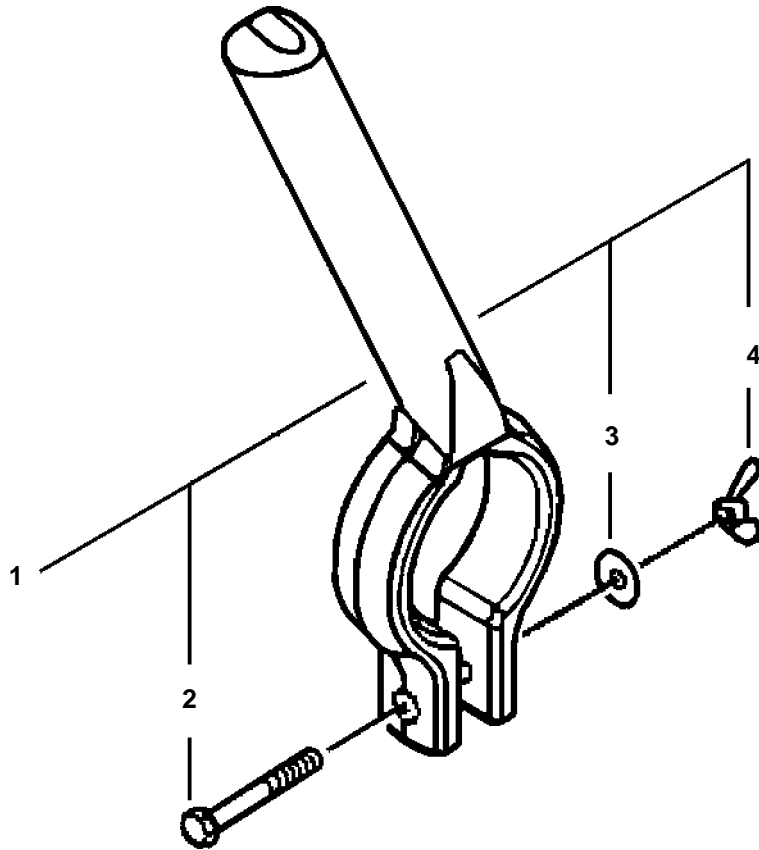

PARTS CATALOG

**POWER BLOWER
HELPER HANDLE**

MODEL 001107

ECHO, INCORPORATED

400 Oakwood Road Lake Zurich, Illinois 60047

WWW.ECHO-USA.COM

001107 POWER BLOWER HELPER HANDLE

ITEM	PART NUMBER	QTY	DESCRIPTION	REMARKS
1	001107	1	HANDLE KIT	INCLUDES ITEMS 2-4
2	90010006045	1	BOLT 6X45	
3	90060000006	1	WASHER 6	
4	90052500006	1	WING NUT 6	