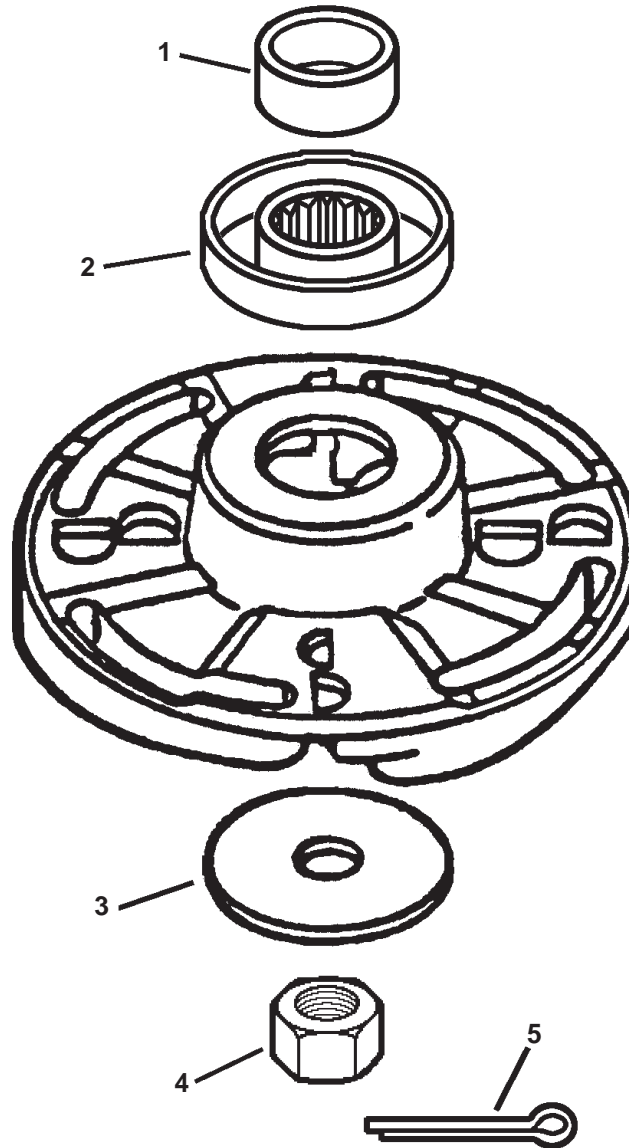

FITS MODELS

PAS-ALL MODELS

(EXCLUDES PAS-2000)

SRM-ALL MODELS

(EXCLUDES SRM-2000, 210AE, 210E, 261T)

PARTS CATALOG

**HEAVY DUTY
FIXED LINE HEAD**

STANDARD .155" DIAMETER LINE

MODEL 99944200220

ECHO, INCORPORATED

400 Oakwood Road Lake Zurich, Illinois 60047

WWW.ECHO-USA.COM

99944200220 HEAVY DUTY FIXED LINE HEAD

STANDARD .155" DIAMETER LINE

99944200220 0001 00

ITEM	PART NUMBER	QTY	DESCRIPTION	REMARKS
1	61031507130	1	SPACER	
2	C535000140	1	FIXTURE, BLADE	
3	6103140	1	WASHER, ADAPTER	
4	90051100010	1	NUT	
5	90030020022	1	COTTER PIN	BULK OPTION: 89850201130 (10 PER PACK)

CUTTING LINE OPTIONS

102223155	1	CUTTING LINE, HEAVY DUTY - .155 DIA (10 PER PACK)
102224155	1	CUTTING LINE, HEAVY DUTY - .155 DIA (20 PER PACK)
102225155	1	CUTTING LINE, HEAVY DUTY - .155 DIA (50 PER PACK)