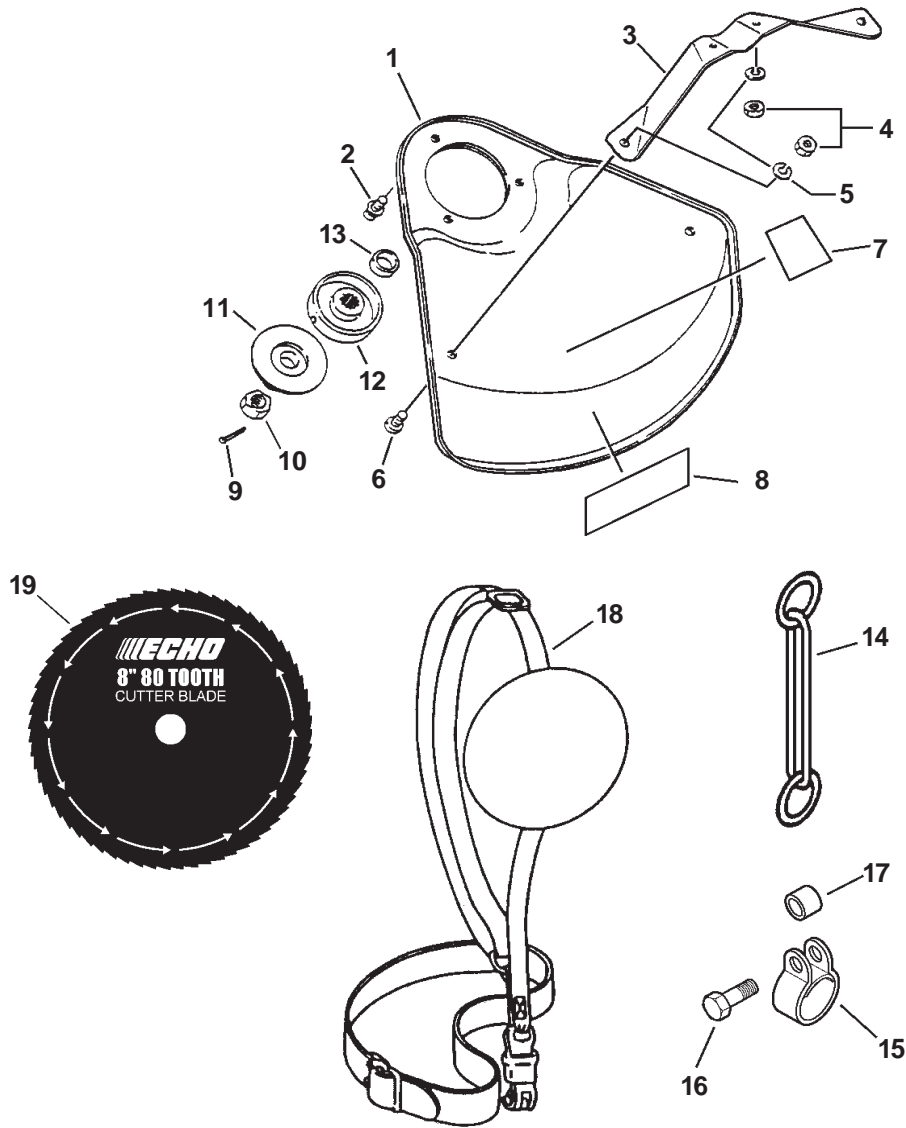

**PARTS CATALOG**

**20mm BLADE  
CONVERSION KIT**

**MODEL 99944200411**

***ECHO, INCORPORATED***

400 Oakwood Road Lake Zurich, Illinois 60047

[WWW.ECHO-USA.COM](http://WWW.ECHO-USA.COM)

# 99944200411 BLADE CONVERSION KIT

ITEM	PART NUMBER	QTY	DESCRIPTION	REMARKS
1	69901023531	1	SHIELD, METAL	
2	90024205010	3	SCREW 5X10	
3	69901523431	1	BRACKET, SHIELD	
4	90050000005	4	NUT 5	
5	90060500005	4	SPRING WASHER 5	
6	90022005008	1	SCREW 5X8	
7	89016841030	1	DECAL, CAUTION	
8	89011848830	1	DECAL, ECHO	
9	89850201130	1	SPLIT PIN (PACKAGE OF 10)	
10	90051100010	1	NUT 10 - LEFT HAND	
11	61031404131	1	PLATE FITTING - LOWER	
12	61033808930	1	PLATE FITTING - UPPER	
13	61031507130	1	SPACER	
14	30130524330	1	LINK	
15	30120708930	1	LINK, HOOK	
16	90010005018	1	BOLT 5X18	
17	69901203330	1	SPACER	
18	30100052130	1	HARNESS ASY	
19	69500120331	1	8" 80 - TOOTH CUTTER BLADE	