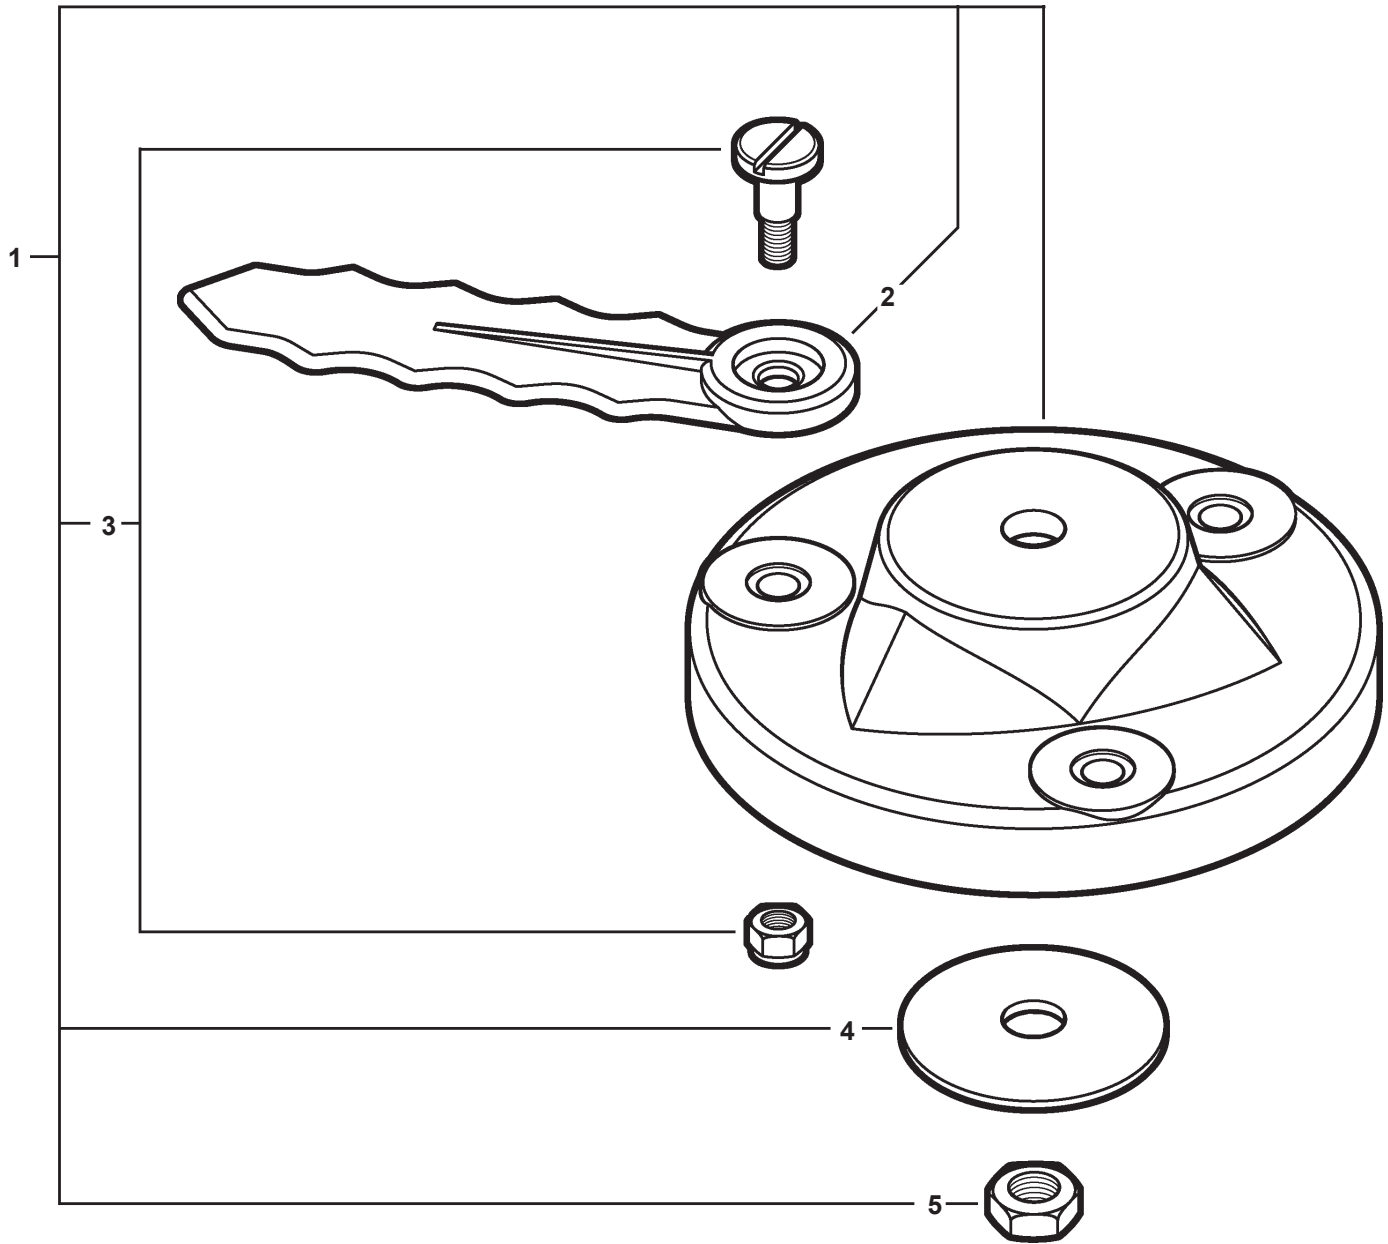

FITS MODELS
GT-ALL MODELS*

- *ALSO INCLUDES:**
- SRM-2000**
 - SRM-210AE**
 - SRM-210E**
 - PAS-2000**

PARTS CATALOG

MAXI-CUT HEAD

MODEL: 215311

ECHO, INCORPORATED

400 Oakwood Road Lake Zurich, Illinois 60047

WWW.ECHO-USA.COM

215311 - MAXI-CUT HEAD

ITEM	PART NUMBER	QTY	DESCRIPTION	REMARKS
1	215311	1	PRO MAXI-CUT HEAD	INCLUDES ITEMS 2-5
2	215712	1	BLADE SET	12 BLADES PER SET
3	215513	1	FASTENER SET	3 EACH, SCREWS & NUTS
4	215103	1	WASHER	
5	V266000030	1	NUT	