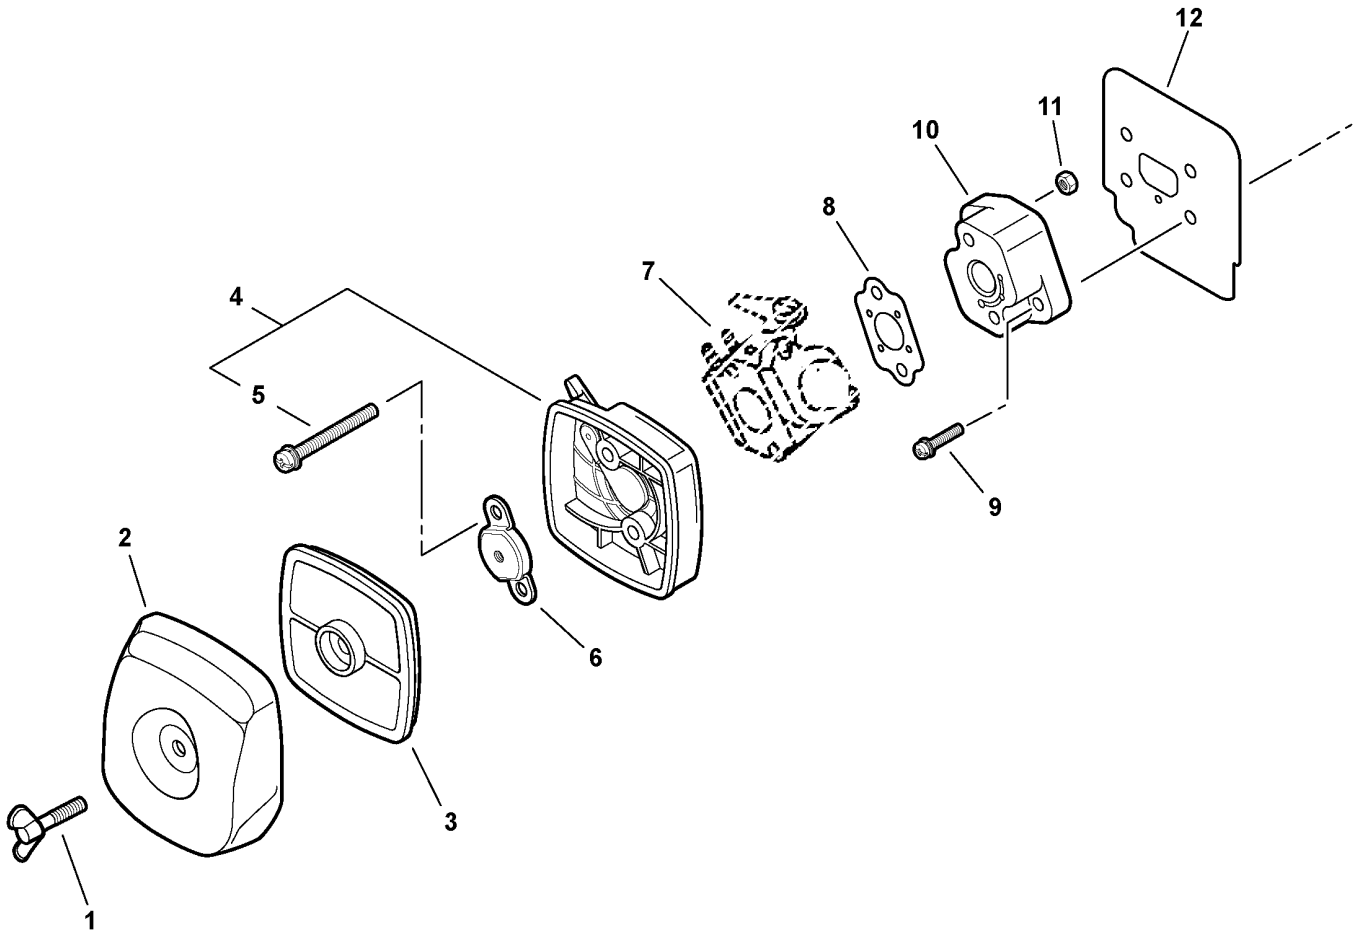

005 0002 000

WP-1000 Type 1E Water Pump

Intake

ITEM	PART NUMBER	QTY	DESCRIPTION	REMARKS
1	21041752730	1	WING BOLT	
2	13031306563	1	LID, AIR CLEANER - GRAY	
2	13031305863	1	LID, AIR CLEANER - BLACK	
3	13031054130	1	FILTER, AIR - SINGLE LAYER	
4	P021002921	1	AIR CLEANER CASE KIT - GRAY	INCLUDES ITEM 5
4	P021010350	1	CASE, AIR CLEANER - BLACK	INCLUDES ITEM 5
5	90024205065	2	SCREW 5X65	
6	12901152730	1	PLATE, PREVENT	
7	-----	1	CARBURETOR	See Carburetor Diagram For Additional Information
8	13001642031	1	GASKET, INTAKE¹	
9	90023805020	2	SCREW 5X20	
10	13001742031	1	INSULATOR, INTAKE	
11	90050000005	2	NUT	
12	V103000490	1	SHIELD, INTAKE¹	

Footnotes

¹: Also Included In GASKET KIT