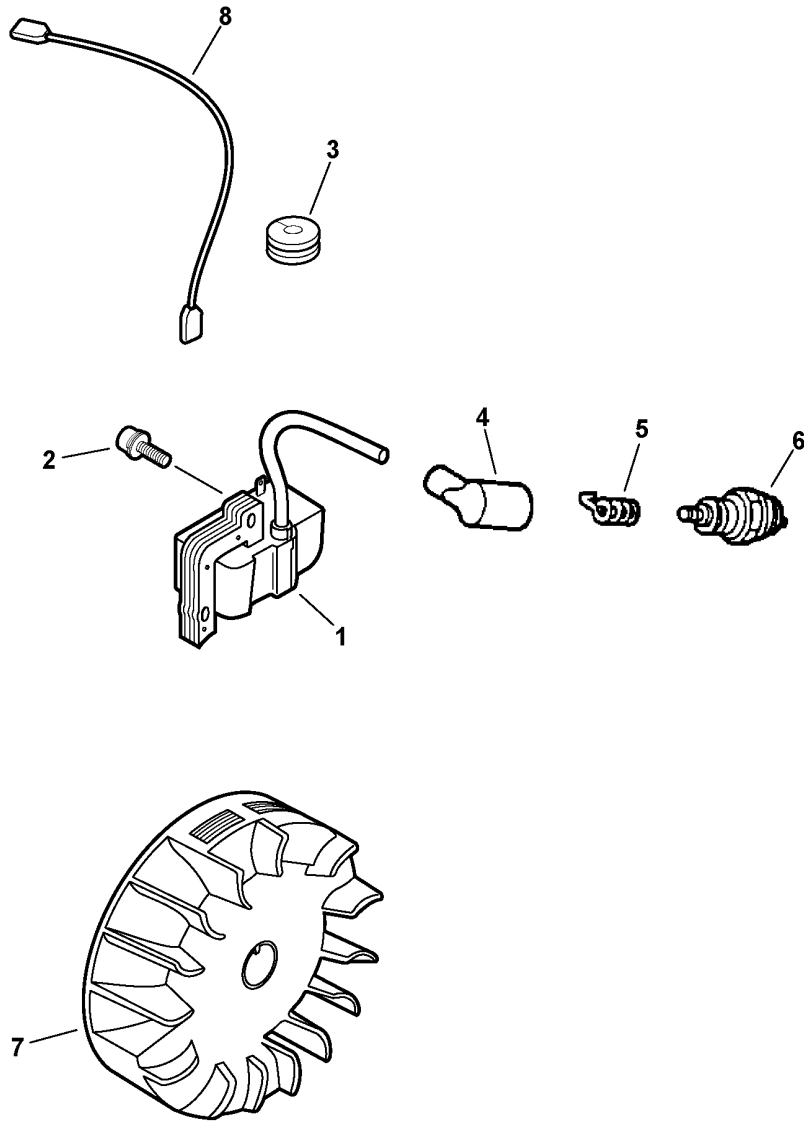

Footnotes

1: Also Included In GASKET KIT

007 0002 000

WP-1000 Type 1E Water Pump

Ignition

ITEM	PART NUMBER	QTY	DESCRIPTION	REMARKS
1	15660152130	1	COIL, IGNITION	
2	90016204022	2	SCREW 4X22	
3	15011244330	1	GROMMET	
4	15901201620	1	CAP, SPARK PLUG	
5	15901103432	1	TERMINAL, SPARK PLUG	
6	15901010630	1	SPARK PLUG -- BPM-7A	
6	15901010230	1	SPARK PLUG -- BPMR-7A	CANADA MODELS
7	15680144731	1	FLYWHEEL	
8	16202152830	1	LEAD	

SB1026 0000 000

ITEM	PART NUMBER	QTY	DESCRIPTION	REMARKS
1	SB1026	1	SHORT BLOCK	INCLUDES ITEMS 2-17
2	10101106562	1	CYLINDER	
3	90016205022	2	SCREW 5X22	
4	10101044332	1	GASKET, CYLINDER ¹	
5	10000048732	1	PISTON KIT	INCLUDES ITEMS 6-9
6	A101000000	2	RING, PISTON	
7	10001311520	1	PIN, PISTON	
8	10001504630	2	CIRCLIP, PISTON PIN	
9	10001411520	2	SPACER, PISTON PIN	
10	A011000150	1	CRANKSHAFT ASY	INCLUDES ITEM 11
11	V553000060	1	BEARING, NEEDLE	
12	10020452132	1	CRANKCASE KIT	INCLUDES ITEMS 13-17
13	10021242031	2	OIL SEAL	
14	V622000020	2	DOWEL PIN	
15	9403536201	2	BEARING, BALL - 6201	
16	10024242030	1	GASKET, CRANKCASE ¹	
17	90016205028	3	SCREW 5X28	

050 0002 00A

ITEM	PART NUMBER	QTY	DESCRIPTION	REMARKS
1	9103208030	4	BOLT 8X35 - TAPPING	
2	C701000210	1	HANDLE	
3	17800012020	1	THROTTLE CONTROL KIT	
4	17800112620	1	CABLE, THROTTLE	
5	90050200006	2	NUT 6	
6	E203000030	1	CASE, PUMP	
7	90011706020	3	BOLT 6X20	
8	E262000000	1	CASE, CHECK VALVE	
9	E263000020	1	VALVE, CHECK	
10	V162000260	1	PLUG	
11	90072000024	1	O-RING	
12	V162000250	1	PLUG	
13	9250004105	1	O-RING	
14	38200512621	1	NIPPLE 1 X 3/4"	INCLUDES ITEM 15
15	38201812620	1	GASKET	
16	9250004105	1	O-RING	
17	E203000020	1	CASE, IMPELLER	
18	E204000030	1	IMPELLER	
19	9250303100	1	O-RING	
20	40010012620	1	SEAL	
21	90010505025	4	SCREW 5X25	
22	10014312620	4	WASHER	
23	E205000020	1	CASE, PUMP	
24	90010505025	4	SCREW 5X25	
25	10020912620	1	PUMP ADAPTOR ASY	INCLUDES ITEM 26
26	90081436201	1	BEARING, BALL	
27	40011212620	1	SHAFT, PUMP	
28	E202000080	1	FRAME, PUMP	
29	10091012620	4	CUSHION	