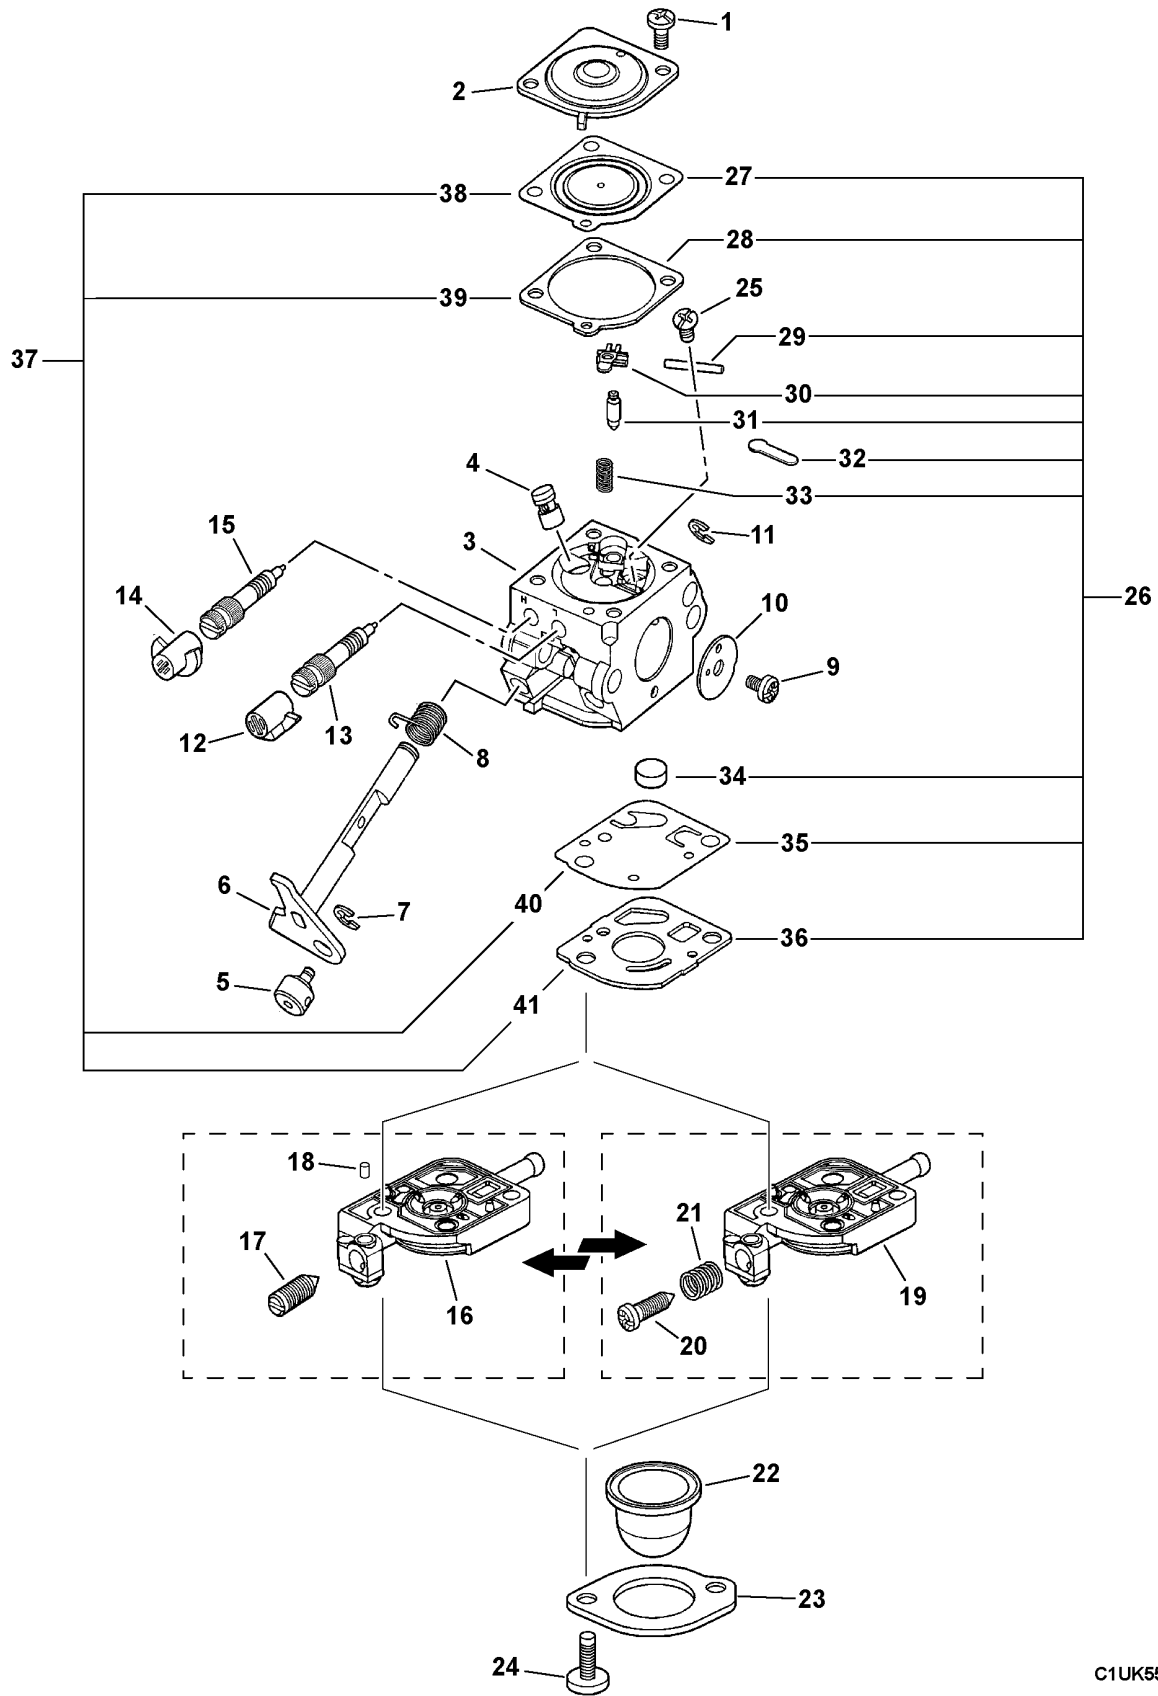

Footnotes

¹: Also Included In GASKET KIT

C1UK55 0001 000

ITEM	PART NUMBER	QTY	DESCRIPTION	REMARKS
	12520009923	1	CARBURETOR -- C1U-K55	
1	12534452130	2	SCREW, DIAPHRAGM COVER	
2	12534213210	1	COVER, DIAPHRAGM	
3	-----	1	BODY, CARBURETOR ¹	
4	P005001050	1	NOZZLE, CHECK VALVE	
5	12537242030	1	SWIVEL	
6	12531713310	1	SHAFT, THROTTLE	
7	12532713930	1	CLIP, SWIVEL	
8	12531342030	1	SPRING, THROTTLE RETURN	
9	12531413930	1	SCREW, THROTTLE VALVE	
10	12531609920	1	VALVE, THROTTLE	
11	12532715130	1	CLIP, THROTTLE SHAFT	
12	12532909860	1	CAP, LIMITER - LOW SPEED -- WHITE	
13	12531809920	1	NEEDLE - LOW SPEED	
14	12532939030	1	CAP, LIMITER - HIGH SPEED -- RED	
15	12532013310	1	NEEDLE - HIGH SPEED	
16	P005000990	1	BASE, PURGE	
17	12533413930	1	SCREW, IDLE ADJUST	
18	12537813930	1	PIECE, FRICTION	
19	P005000590	1	BASE, PURGE	
20	12533406960	1	SCREW, IDLE ADJUST	
21	12533306960	1	SPRING, IDLE ADJUST SCREW	
22	12538108660	1	BULB, PURGE	
23	12536311610	1	RETAINER, PURGE PUMP	
24	12531011610	2	SCREW, PURGE BASE	
25	12533942030	1	SCREW, METERING LEVER PIN	
26	12530013310	1	REPAIR KIT	INCLUDES ITEMS 27-36
27	-----	1	DIAPHRAGM, METERING	
28	-----	1	GASKET, DIAPHRAGM	
29	-----	1	PIN, METERING LEVER	
30	-----	1	LEVER, METERING	
31	-----	1	VALVE, INLET NEEDLE	
32	-----	1	WELCH PLUG	
33	-----	1	SPRING, METERING LEVER	
34	-----	1	STRAINER	
35	-----	1	DIAPHRAGM, FUEL PUMP	
36	-----	1	GASKET, PUMP	
37	12530313310	1	DIAPHRAGM/GASKET KIT	INCLUDES ITEMS 38-41
38	-----	1	DIAPHRAGM, METERING	
39	-----	1	GASKET, DIAPHRAGM	
40	-----	1	DIAPHRAGM, FUEL PUMP	
41	-----	1	GASKET, PUMP	