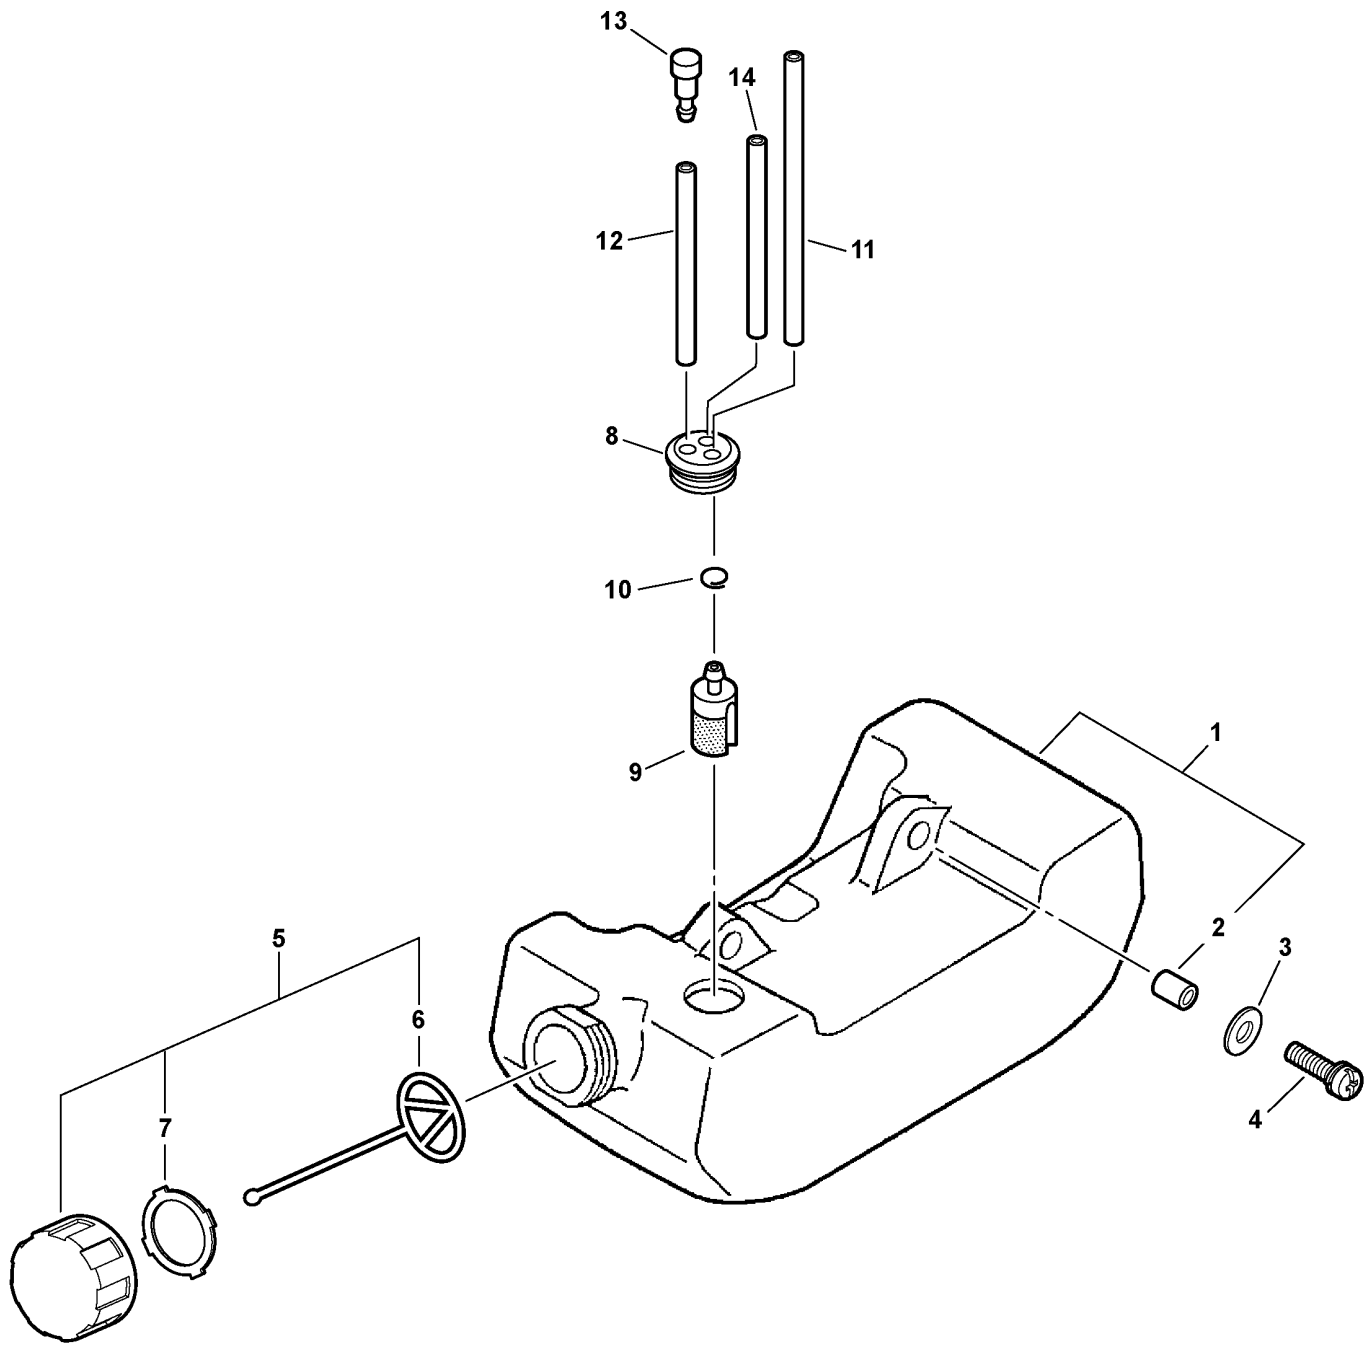

This Page Intentionally Left Blank

001 0002 000

ITEM	PART NUMBER	QTY	DESCRIPTION	REMARKS
1	10151448731	1	COVER, ENGINE - GRAY	
2	10151444531	1	COVER, ENGINE - ORANGE	
3	90023804012	2	SCREW 4X12	
4	15991248630	1	GUARD, TOP - GRAY	
5	15991244530	1	GUARD, TOP - BLACK	
6	90025305016	1	SCREW 5X16 - TAPPING	
7	10151149230	1	COVER, FAN - GRAY	
8	10151144730	1	COVER, FAN - ORANGE	
9	16381044330	1	BRACKET, SWITCH	
10	90016304016	4	SCREW 4X16	
11	16340003460	1	SWITCH, IGNITION	