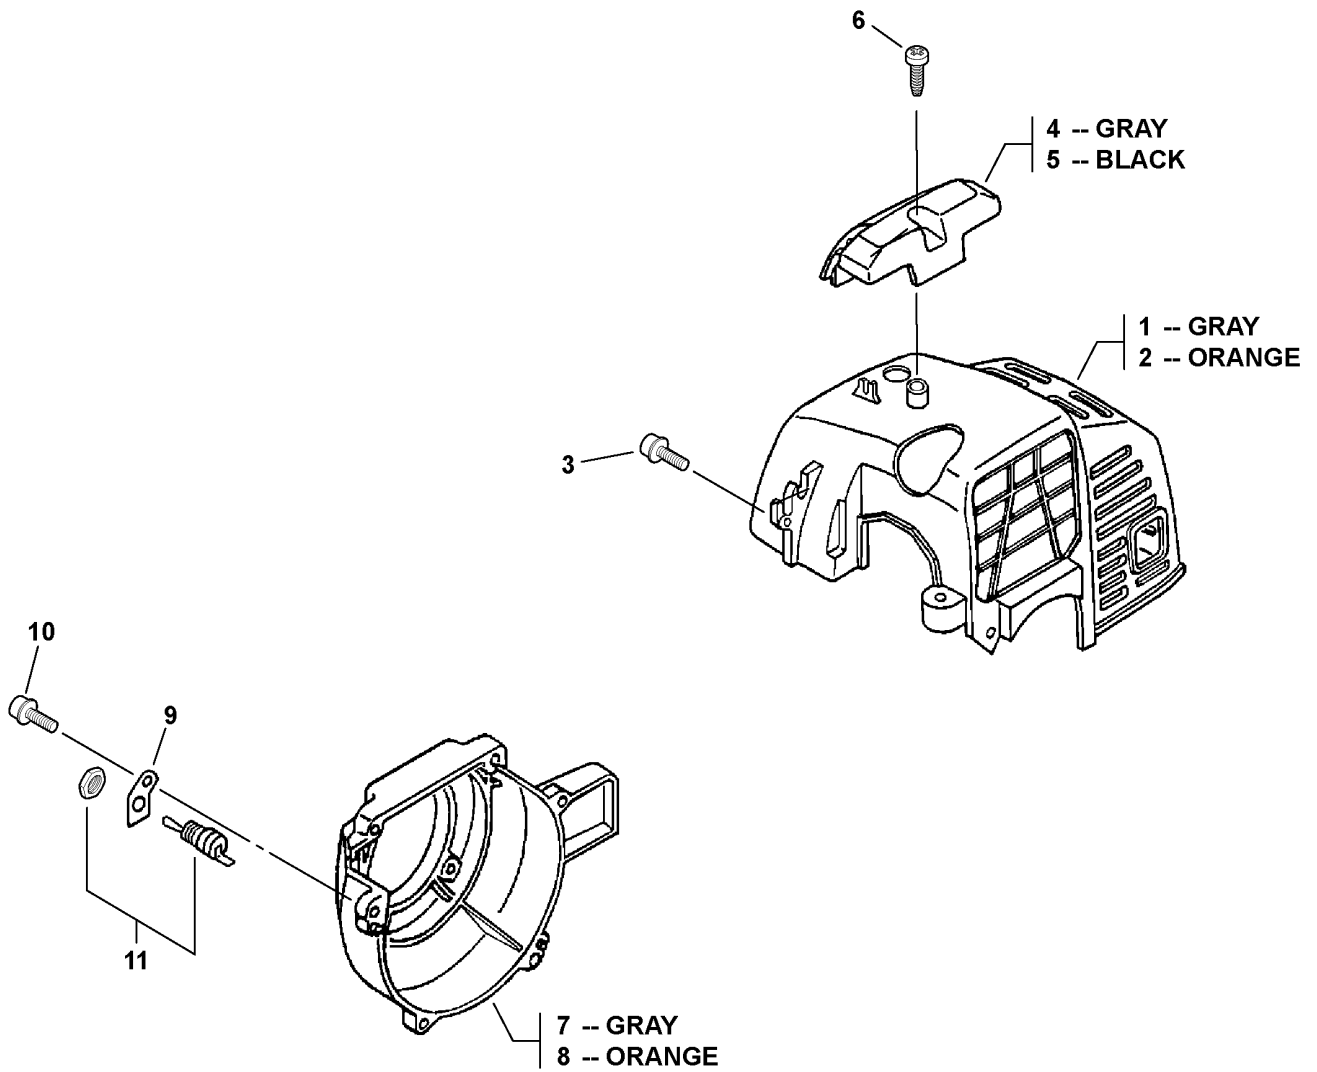

OPTIONAL ATTACHMENTS & ACCESSORIES

PARTS CATALOG
WP-1000 Type 1E
Water Pump

21.2cc

SERIAL NUMBERS

501001-599999 (Canada: 001001-99999)

ECHO, INCORPORATED

400 Oakwood Road Lake Zurich, Illinois 60047 USA

WWW.ECHO-USA.COM

This Page Intentionally Left Blank

001 0002 000

ITEM	PART NUMBER	QTY	DESCRIPTION	REMARKS
1	10151448731	1	COVER, ENGINE - GRAY	
2	10151444531	1	COVER, ENGINE - ORANGE	
3	90023804012	2	SCREW 4X12	
4	15991248630	1	GUARD, TOP - GRAY	
5	15991244530	1	GUARD, TOP - BLACK	
6	90025305016	1	SCREW 5X16 - TAPPING	
7	10151149230	1	COVER, FAN - GRAY	
8	10151144730	1	COVER, FAN - ORANGE	
9	16381044330	1	BRACKET, SWITCH	
10	90016304016	4	SCREW 4X16	
11	16340003460	1	SWITCH, IGNITION	