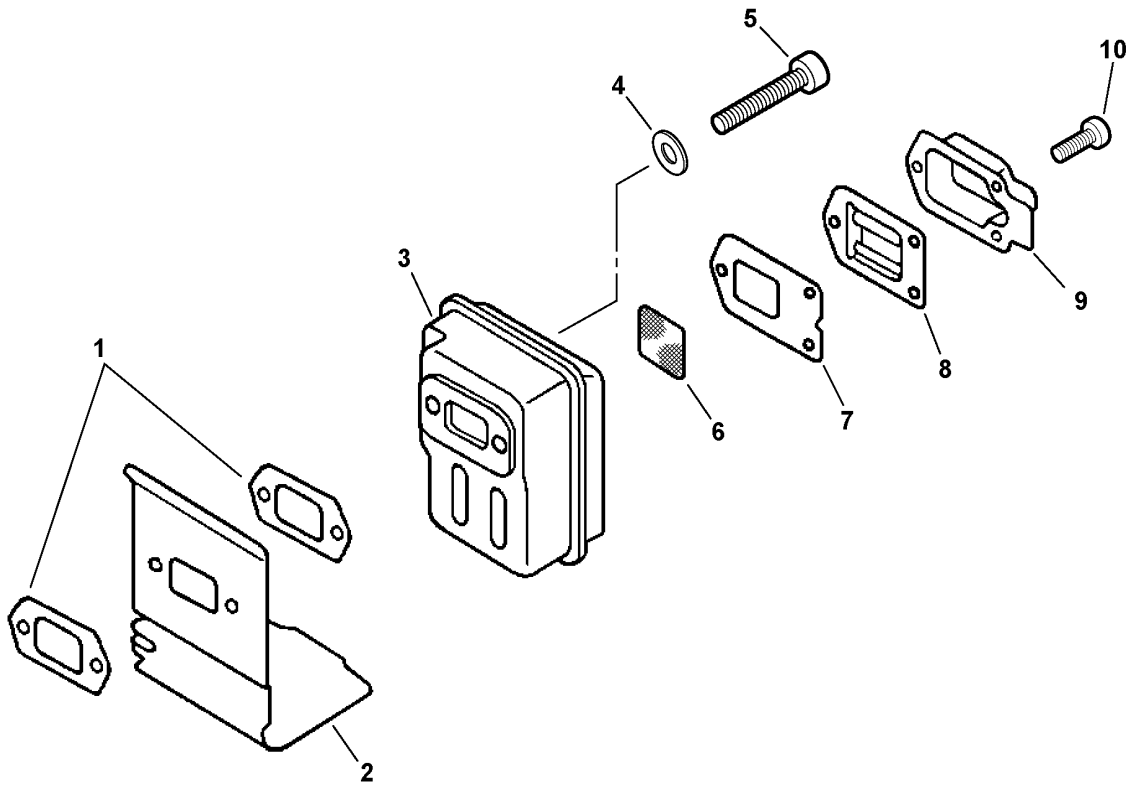

006 0002 000

ITEM	PART NUMBER	QTY	DESCRIPTION	REMARKS
1	V104000160	2	GASKET, EXHAUST¹	
2	A320000251	1	SHIELD, EXHAUST	
3	14580642030	1	MUFFLER	
4	90060000005	2	WASHER	
5	90010505055	2	SCREW 5X55	
6	14586240630	1	SCREEN, MUFFLER	
7	14586642031	1	GASKET, EXHAUST¹	
8	14587642030	1	GUIDE, EXHAUST - INNER	
9	14586354130	1	GUIDE, EXHAUST - OUTER	
10	90023804010	3	SCREW 4X10	

Footnotes

1: Also Included In GASKET KIT