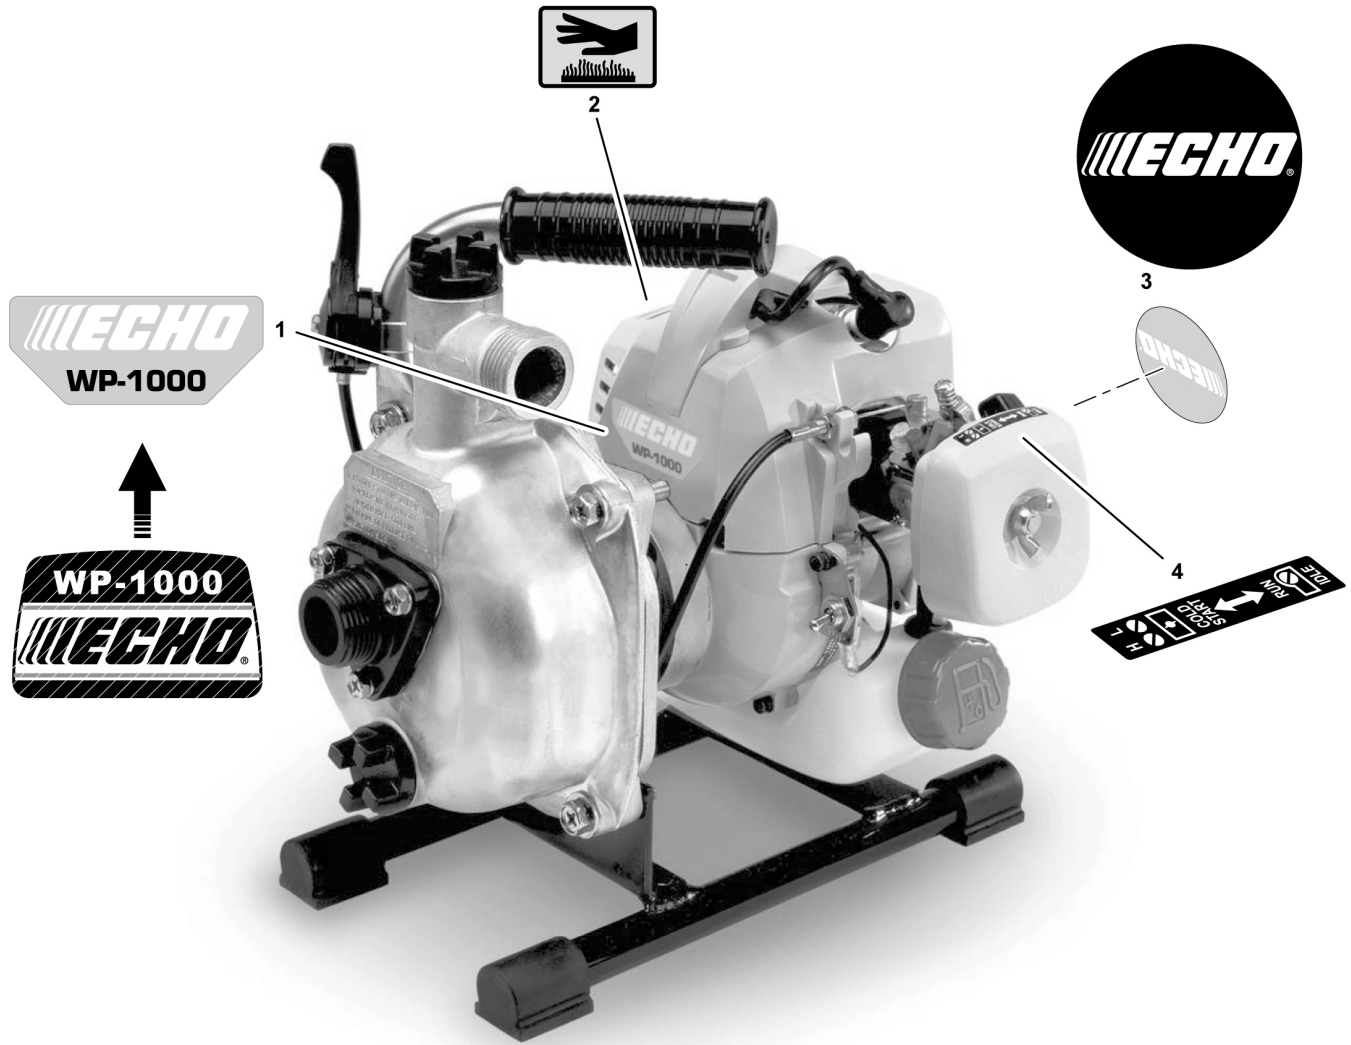

100 0082 000

WP-1000 Type 1E Water Pump

Labels

<u>ITEM</u>	<u>PART NUMBER</u>	<u>QTY</u>	<u>DESCRIPTION</u>	<u>REMARKS</u>
1	X547001510	1	LABEL - MODEL -- WP-1000	
2	X505002310	1	LABEL - CAUTION -- HOT	
3	X502000310	1	LABEL - ECHO	
4	89012106360	1	LABEL - CHOKE