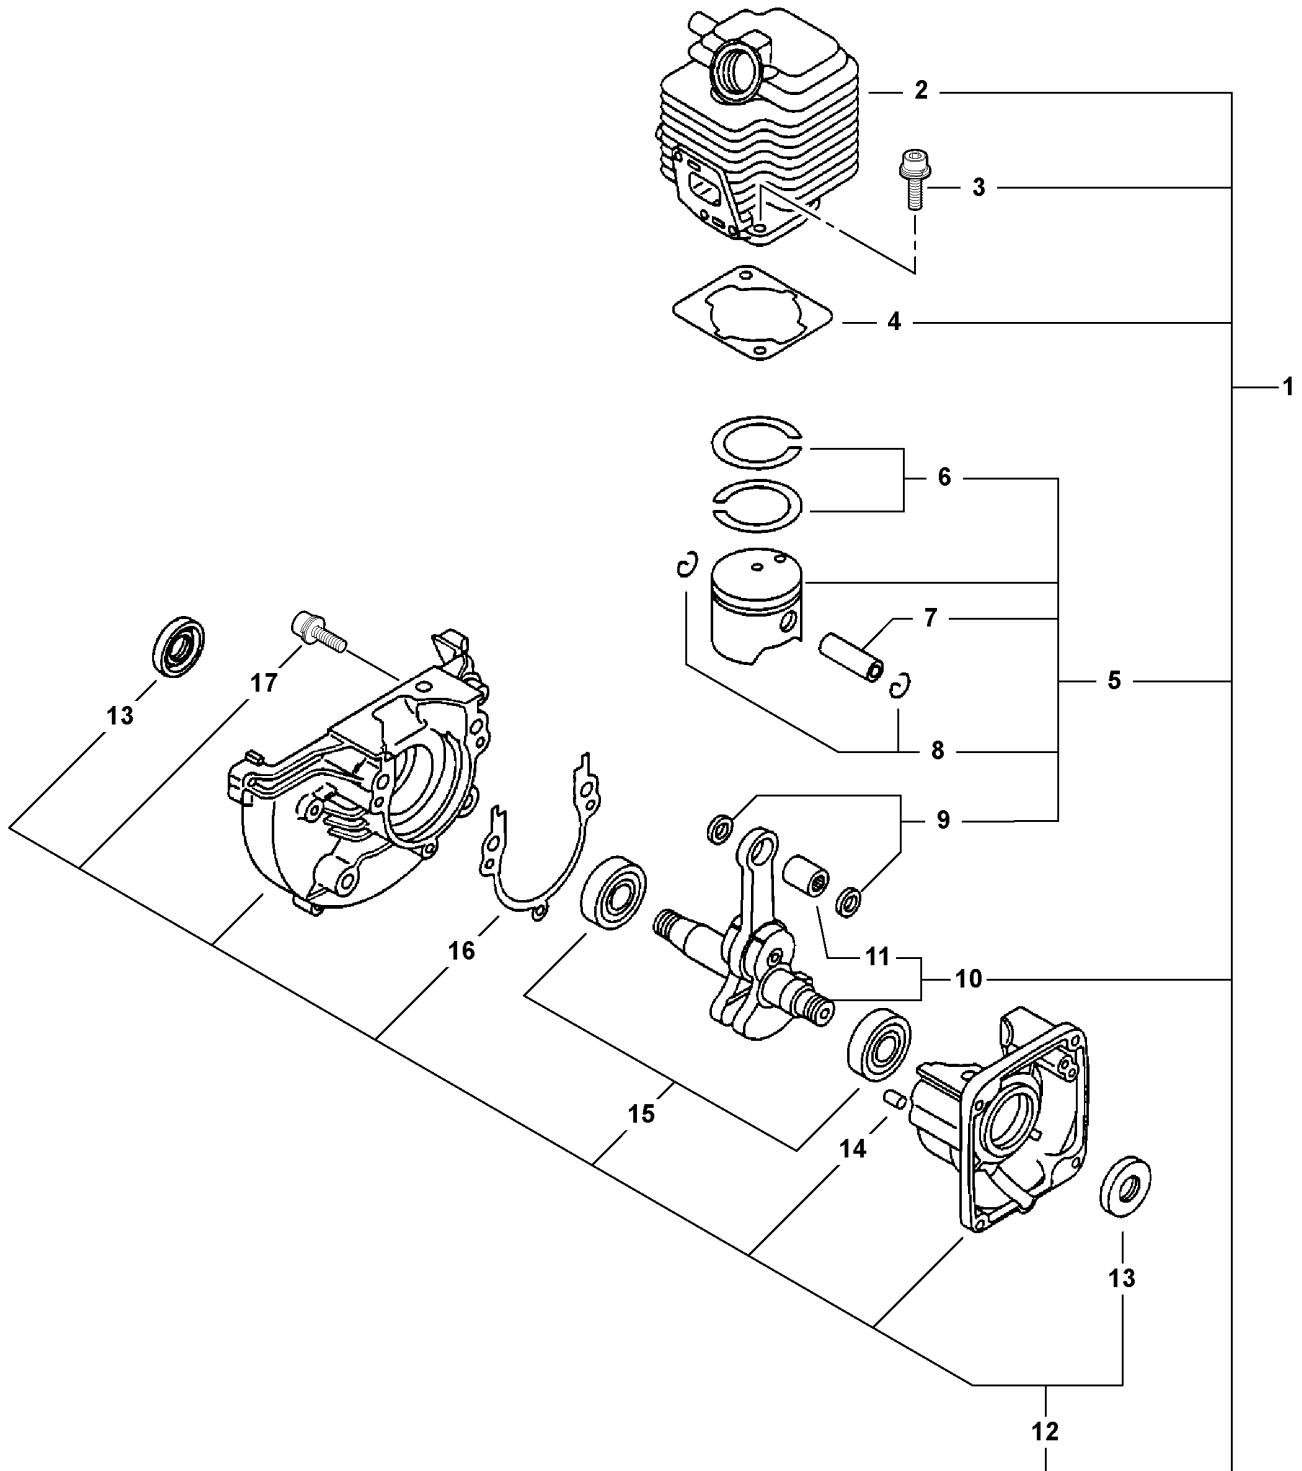

Footnotes

1: Also Included In GASKET KIT

007 0002 000

WP-1000 Type 1E Water Pump

Ignition

ITEM	PART NUMBER	QTY	DESCRIPTION	REMARKS
1	15660152130	1	COIL, IGNITION	
2	90016204022	2	SCREW 4X22	
3	15011244330	1	GROMMET	
4	15901201620	1	CAP, SPARK PLUG	
5	15901103432	1	TERMINAL, SPARK PLUG	
6	15901010630	1	SPARK PLUG -- BPM-7A	
6	15901010230	1	SPARK PLUG -- BPMR-7A	CANADA MODELS
7	15680144731	1	FLYWHEEL	
8	16202152830	1	LEAD	

SB1026 0000 000

ITEM	PART NUMBER	QTY	DESCRIPTION	REMARKS
1	SB1026	1	SHORT BLOCK	INCLUDES ITEMS 2-17
2	10101106562	1	CYLINDER	
3	90016205022	2	SCREW 5X22	
4	10101044332	1	GASKET, CYLINDER ¹	
5	10000048732	1	PISTON KIT	INCLUDES ITEMS 6-9
6	A101000000	2	RING, PISTON	
7	10001311520	1	PIN, PISTON	
8	10001504630	2	CIRCLIP, PISTON PIN	
9	10001411520	2	SPACER, PISTON PIN	
10	A011000150	1	CRANKSHAFT ASY	INCLUDES ITEM 11
11	V553000060	1	BEARING, NEEDLE	
12	10020452132	1	CRANKCASE KIT	INCLUDES ITEMS 13-17
13	10021242031	2	OIL SEAL	
14	V622000020	2	DOWEL PIN	
15	9403536201	2	BEARING, BALL - 6201	
16	10024242030	1	GASKET, CRANKCASE ¹	
17	90016205028	3	SCREW 5X28	

050 0002 00A

ITEM	PART NUMBER	QTY	DESCRIPTION	REMARKS
1	9103208030	4	BOLT 8X35 - TAPPING	
2	C701000210	1	HANDLE	
3	17800012020	1	THROTTLE CONTROL KIT	
4	17800112620	1	CABLE, THROTTLE	
5	90050200006	2	NUT 6	
6	E203000030	1	CASE, PUMP	
7	90011706020	3	BOLT 6X20	
8	E262000000	1	CASE, CHECK VALVE	
9	E263000020	1	VALVE, CHECK	
10	V162000260	1	PLUG	
11	90072000024	1	O-RING	
12	V162000250	1	PLUG	
13	9250004105	1	O-RING	
14	38200512621	1	NIPPLE 1 X 3/4"	INCLUDES ITEM 15
15	38201812620	1	GASKET	
16	9250004105	1	O-RING	
17	E203000020	1	CASE, IMPELLER	
18	E204000030	1	IMPELLER	
19	9250303100	1	O-RING	
20	40010012620	1	SEAL	
21	90010505025	4	SCREW 5X25	
22	10014312620	4	WASHER	
23	E205000020	1	CASE, PUMP	
24	90010505025	4	SCREW 5X25	
25	10020912620	1	PUMP ADAPTOR ASY	INCLUDES ITEM 26
26	90081436201	1	BEARING, BALL	
27	40011212620	1	SHAFT, PUMP	
28	E202000080	1	FRAME, PUMP	
29	10091012620	4	CUSHION	