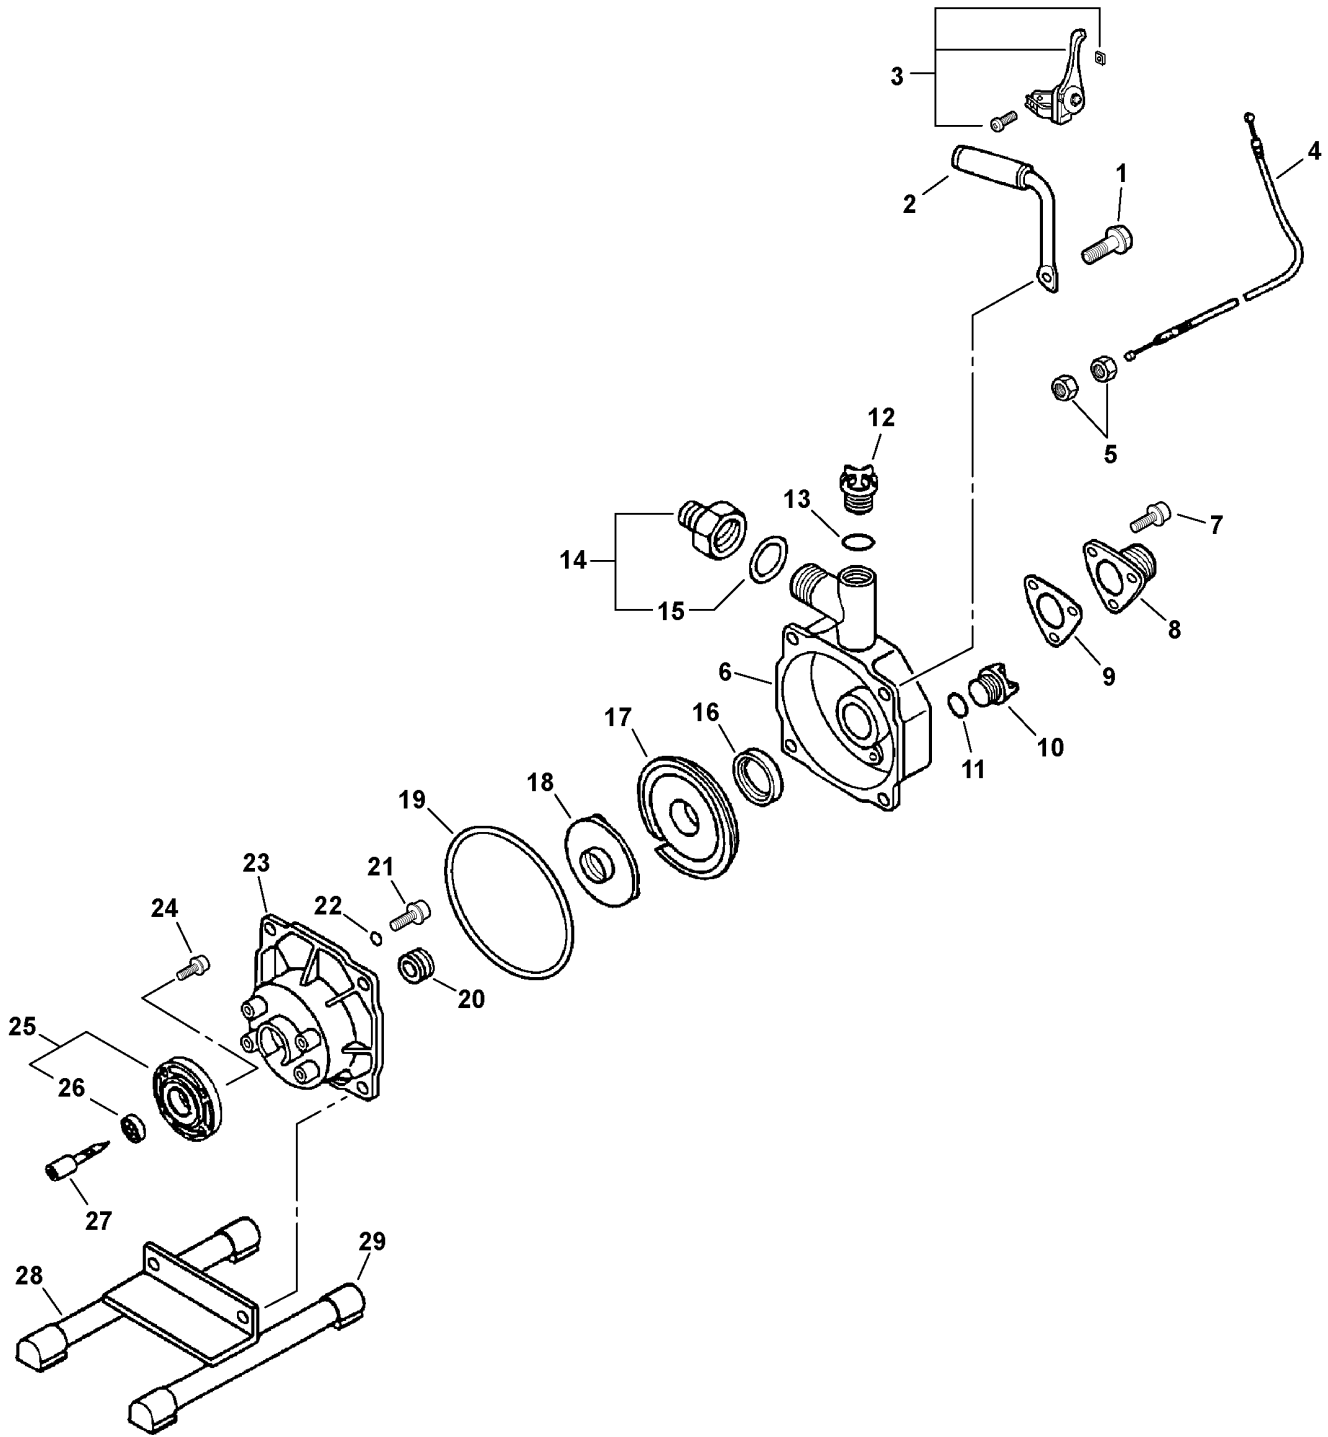

SB1026 0000 000

ITEM	PART NUMBER	QTY	DESCRIPTION	REMARKS
1	SB1026	1	SHORT BLOCK	INCLUDES ITEMS 2-17
2	10101106562	1	CYLINDER	
3	90016205022	2	SCREW 5X22	
4	10101044332	1	GASKET, CYLINDER ¹	
5	10000048732	1	PISTON KIT	INCLUDES ITEMS 6-9
6	A101000000	2	RING, PISTON	
7	10001311520	1	PIN, PISTON	
8	10001504630	2	CIRCLIP, PISTON PIN	
9	10001411520	2	SPACER, PISTON PIN	
10	A011000150	1	CRANKSHAFT ASY	INCLUDES ITEM 11
11	V553000060	1	BEARING, NEEDLE	
12	10020452132	1	CRANKCASE KIT	INCLUDES ITEMS 13-17
13	10021242031	2	OIL SEAL	
14	V622000020	2	DOWEL PIN	
15	9403536201	2	BEARING, BALL - 6201	
16	10024242030	1	GASKET, CRANKCASE ¹	
17	90016205028	3	SCREW 5X28	

050 0002 00A

ITEM	PART NUMBER	QTY	DESCRIPTION	REMARKS
1	9103208030	4	BOLT 8X35 - TAPPING	
2	C701000210	1	HANDLE	
3	17800012020	1	THROTTLE CONTROL KIT	
4	17800112620	1	CABLE, THROTTLE	
5	90050200006	2	NUT 6	
6	E203000030	1	CASE, PUMP	
7	90011706020	3	BOLT 6X20	
8	E262000000	1	CASE, CHECK VALVE	
9	E263000020	1	VALVE, CHECK	
10	V162000260	1	PLUG	
11	90072000024	1	O-RING	
12	V162000250	1	PLUG	
13	9250004105	1	O-RING	
14	38200512621	1	NIPPLE 1 X 3/4"	INCLUDES ITEM 15
15	38201812620	1	GASKET	
16	9250004105	1	O-RING	
17	E203000020	1	CASE, IMPELLER	
18	E204000030	1	IMPELLER	
19	9250303100	1	O-RING	
20	40010012620	1	SEAL	
21	90010505025	4	SCREW 5X25	
22	10014312620	4	WASHER	
23	E205000020	1	CASE, PUMP	
24	90010505025	4	SCREW 5X25	
25	10020912620	1	PUMP ADAPTOR ASY	INCLUDES ITEM 26
26	90081436201	1	BEARING, BALL	
27	40011212620	1	SHAFT, PUMP	
28	E202000080	1	FRAME, PUMP	
29	10091012620	4	CUSHION	