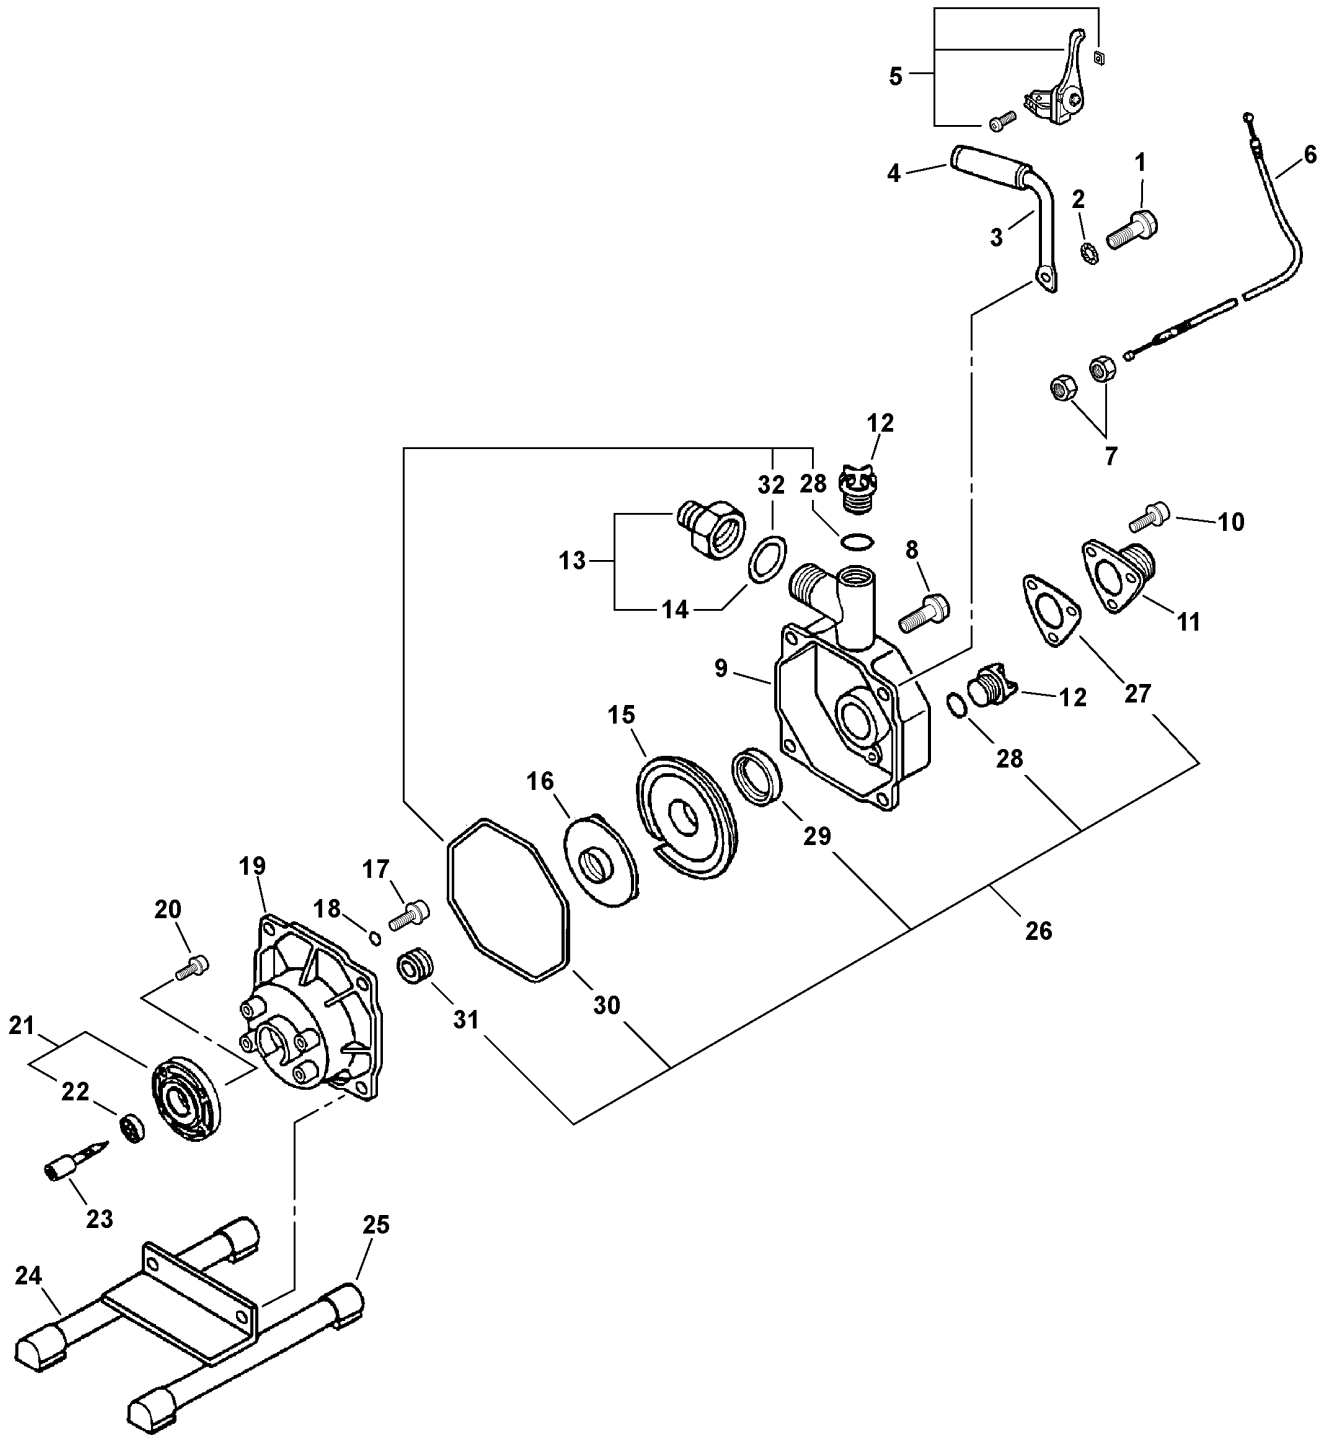

050 0001 000

ITEM	PART NUMBER	QTY	DESCRIPTION	REMARKS
1	90015508035	1	BOLT 8X35 - TAPPING	
2	90061100008	1	LOCKWASHER 8	
3	35101012620	1	HANDLE	
4	35101212620	1	GRIP, REAR HANDLE	
5	17800012020	1	THROTTLE CONTROL KIT	
6	17800112620	1	CABLE, THROTTLE	
7	90050200006	2	NUT 6	
8	90015508025	3	BOLT 8X25 - TAPPING	
9	40021312620	1	CASE, PUMP	
10	90011706020	3	BOLT 6X20	
11	42965112620	1	CASE, CHECK VALVE	
12	40021612620	2	PLUG	
13	38200512621	1	NIPPLE 1 X 3/4"	INCLUDES ITEM 14
14	38201412620	1	GASKET	
15	40021712620	1	CASE, IMPELLER	
16	40011012620	1	IMPELLER	
17	90010505025	4	SCREW 5X25	
18	10014312620	4	WASHER	
19	40021012620	1	CASE, PUMP	
20	90010505025	4	SCREW 5X25	
21	10020912620	1	PUMP ADAPTOR ASY	INCLUDES ITEM 22
22	90081436201	1	BEARING, BALL	
23	40011212620	1	SHAFT, PUMP	
24	40391012620	1	FRAME, PUMP	
25	10091012620	4	CUSHION	
26	88900112620	1	PUMP REBUILD KIT	INCLUDES ITEMS 27-32
27	42965012620	1	VALVE, CHECK	
28	90072000024	2	O-RING	
29	40021212620	1	GASKET, PUMP LID	
30	90072503150	1	O-RING	
31	40010012620	1	SEAL	
32	38201812620	1	GASKET