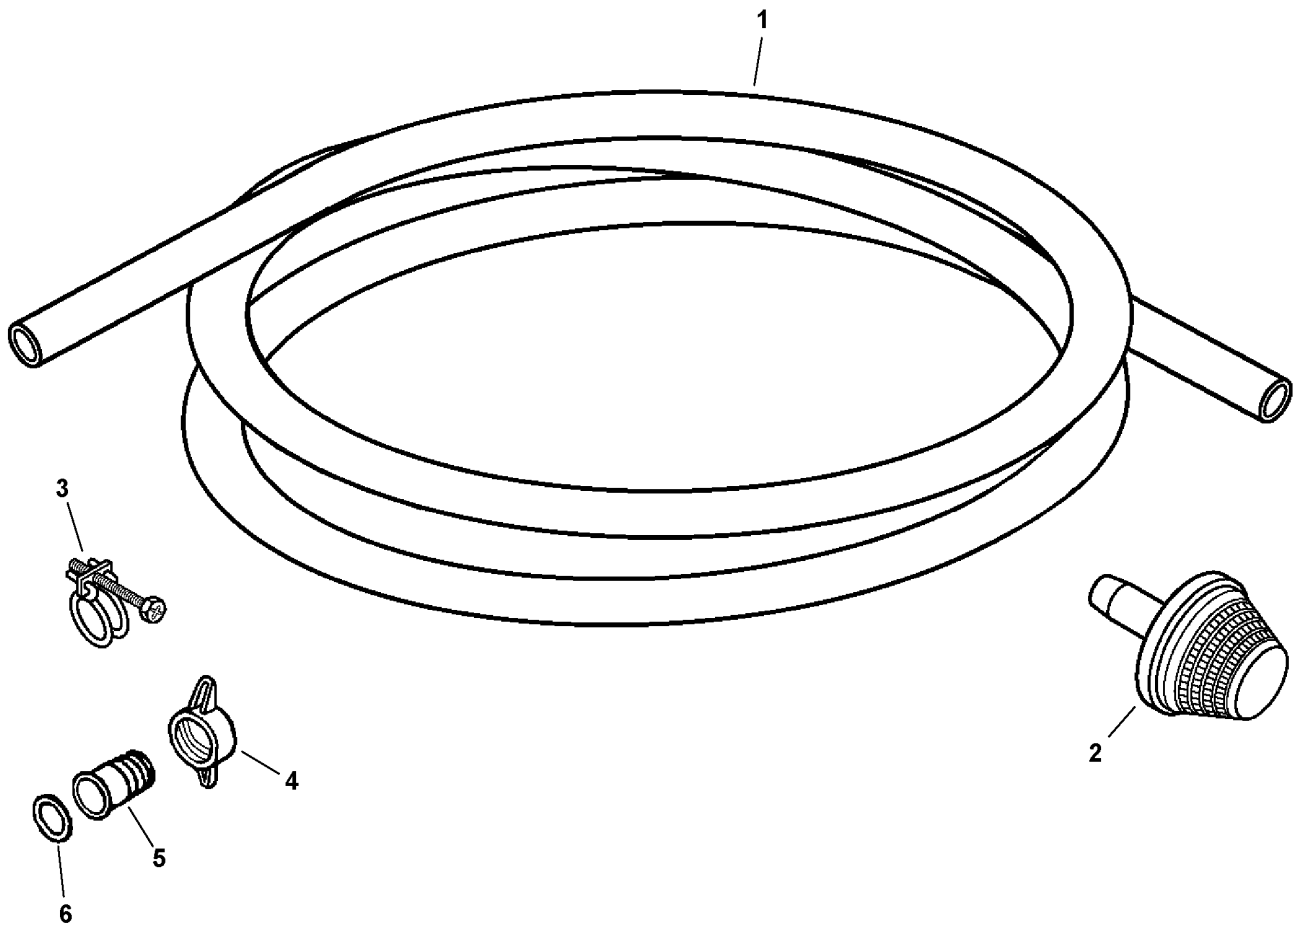

SB1026 0000 000

ITEM	PART NUMBER	QTY	DESCRIPTION	REMARKS
1	SB1026	1	SHORT BLOCK	INCLUDES ITEMS 2-17
2	10101106562	1	CYLINDER	
3	90016205022	2	SCREW 5X22	
4	10101044332	1	GASKET, CYLINDER ¹	
5	10000048732	1	PISTON KIT	INCLUDES ITEMS 6-9
6	A101000000	2	RING, PISTON	
7	10001311520	1	PIN, PISTON	
8	10001504630	2	CIRCLIP, PISTON PIN	
9	10001411520	2	SPACER, PISTON PIN	
10	A011000150	1	CRANKSHAFT ASY	INCLUDES ITEM 11
11	V553000060	1	BEARING, NEEDLE	
12	10020452132	1	CRANKCASE KIT	INCLUDES ITEMS 13-17
13	10021242031	2	OIL SEAL	
14	V622000020	2	DOWEL PIN	
15	9403536201	2	BEARING, BALL - 6201	
16	10024242030	1	GASKET, CRANKCASE ¹	
17	90016205028	3	SCREW 5X28	

050 0002 00A

ITEM	PART NUMBER	QTY	DESCRIPTION	REMARKS
1	9103208030	4	BOLT 8X35 - TAPPING	
2	C701000210	1	HANDLE	
3	17800012020	1	THROTTLE CONTROL KIT	
4	17800112620	1	CABLE, THROTTLE	
5	90050200006	2	NUT 6	
6	E203000030	1	CASE, PUMP	
7	90011706020	3	BOLT 6X20	
8	E262000000	1	CASE, CHECK VALVE	
9	E263000020	1	VALVE, CHECK	
10	V162000260	1	PLUG	
11	90072000024	1	O-RING	
12	V162000250	1	PLUG	
13	9250004105	1	O-RING	
14	38200512621	1	NIPPLE 1 X 3/4"	INCLUDES ITEM 15
15	38201812620	1	GASKET	
16	9250004105	1	O-RING	
17	E203000020	1	CASE, IMPELLER	
18	E204000030	1	IMPELLER	
19	9250303100	1	O-RING	
20	40010012620	1	SEAL	
21	90010505025	4	SCREW 5X25	
22	10014312620	4	WASHER	
23	E205000020	1	CASE, PUMP	
24	90010505025	4	SCREW 5X25	
25	10020912620	1	PUMP ADAPTOR ASY	INCLUDES ITEM 26
26	90081436201	1	BEARING, BALL	
27	40011212620	1	SHAFT, PUMP	
28	E202000080	1	FRAME, PUMP	
29	10091012620	4	CUSHION	