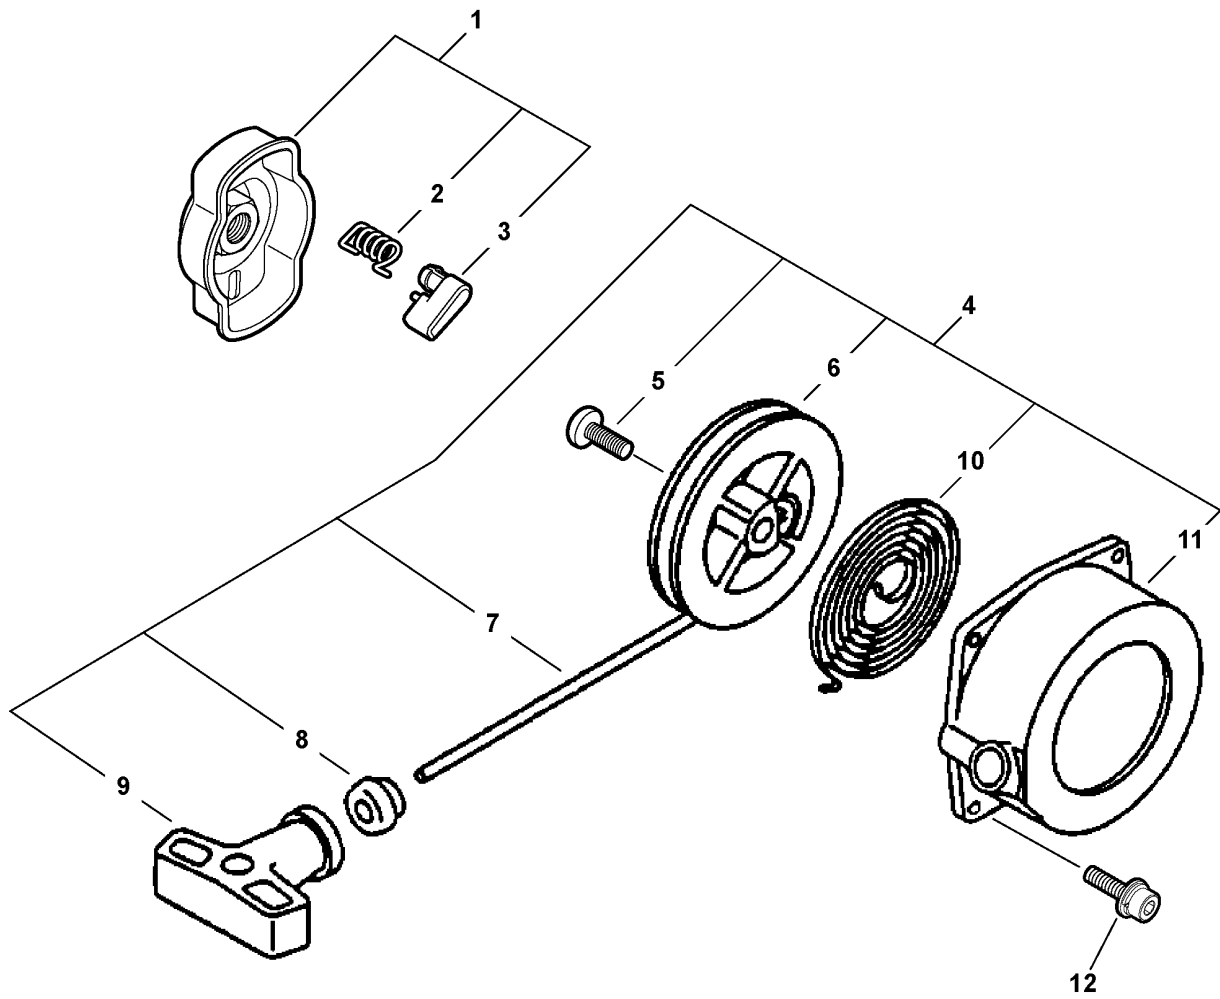

This Page Intentionally Left Blank

001 0002 000

ITEM	PART NUMBER	QTY	DESCRIPTION	REMARKS
1	10151448731	1	COVER, ENGINE - GRAY	
2	10151444531	1	COVER, ENGINE - ORANGE	
3	90023804012	2	SCREW 4X12	
4	15991248630	1	GUARD, TOP - GRAY	
5	15991244530	1	GUARD, TOP - BLACK	
6	90025305016	1	SCREW 5X16 - TAPPING	
7	10151149230	1	COVER, FAN - GRAY	
8	10151144730	1	COVER, FAN - ORANGE	
9	16381044330	1	BRACKET, SWITCH	
10	90016304016	4	SCREW 4X16	
11	16340003460	1	SWITCH, IGNITION	

002 0003 000

ITEM	PART NUMBER	QTY	DESCRIPTION	REMARKS
1	13100546831	1	TANK, FUEL	INCLUDES ITEM 2
2	13104528230	2	COLLAR	
3	90060300005	2	WASHER	
4	90016205016	2	SCREW 5X16	
5	13100455530	1	CAP ASY - ORANGE	INCLUDES ITEM 6-7
6	13105156030	1	CONNECTOR, CAP	
7	13101655830	1	GASKET, CAP	
8	V137000030	1	GROMMET	
9	13120507320	1	STRAINER, FUEL	
10	13201309820	1	CLIP	
11	V471001190	1	PIPE, FUEL - 3X5X180mm	REPOWER BULK OPTION: 90014
12	V471001200	1	PIPE, VENT - 3X5X70mm	REPOWER BULK OPTION: 90014
13	A356000030	1	VENT ASY	
14	13201056330	1	PIPE, RETURN - 3X6X90mm	REPOWER BULK OPTION: 90017