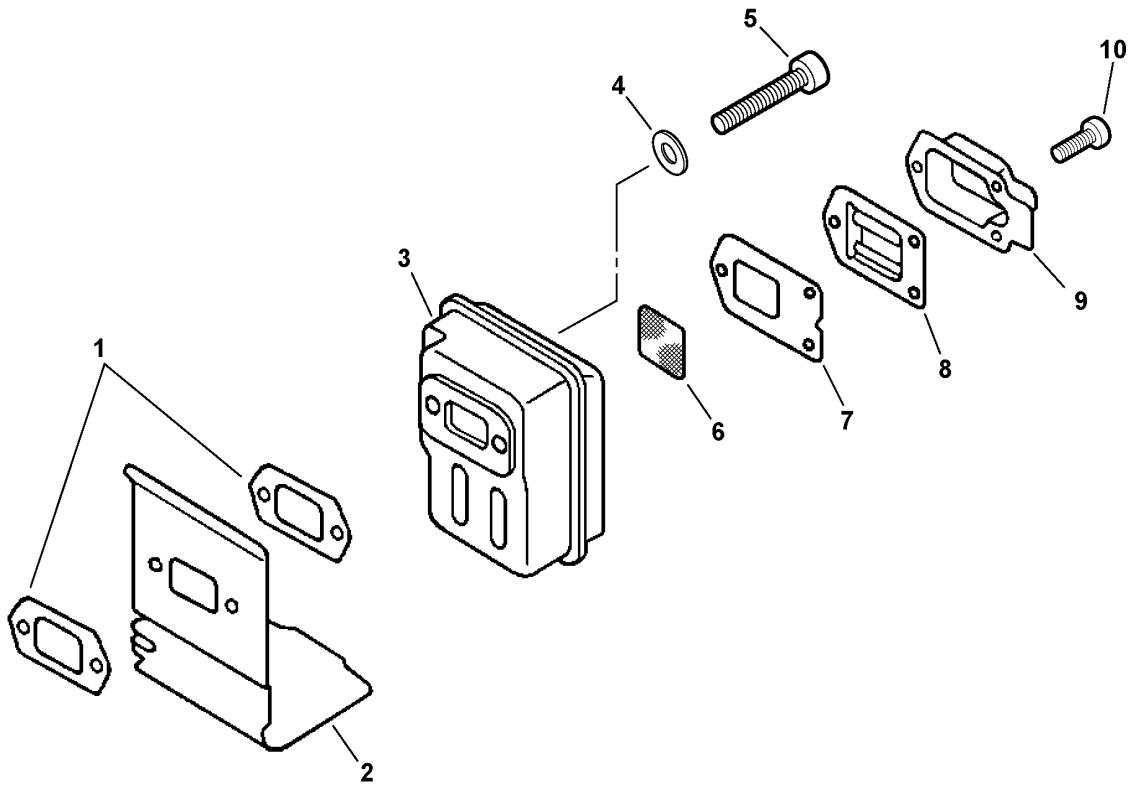

006 0003 000

ITEM	PART NUMBER	QTY	DESCRIPTION	REMARKS
1	V104000160	2	GASKET, EXHAUST¹	
2	A320000251	1	SHIELD, EXHAUST	
3	14580642030	1	MUFFLER	
4	90060000005	2	WASHER	
5	90010505055	2	SCREW 5X55	
6	14586240630	1	SCREEN, MUFFLER	
7	V104000003	1	GASKET, EXHAUST¹	
8	14587642030	1	GUIDE, EXHAUST - INNER	
9	A313000000	1	GUIDE, EXHAUST - OUTER	
10	90023804010	3	SCREW 4X10	

Footnotes

1: Also Included In GASKET KIT