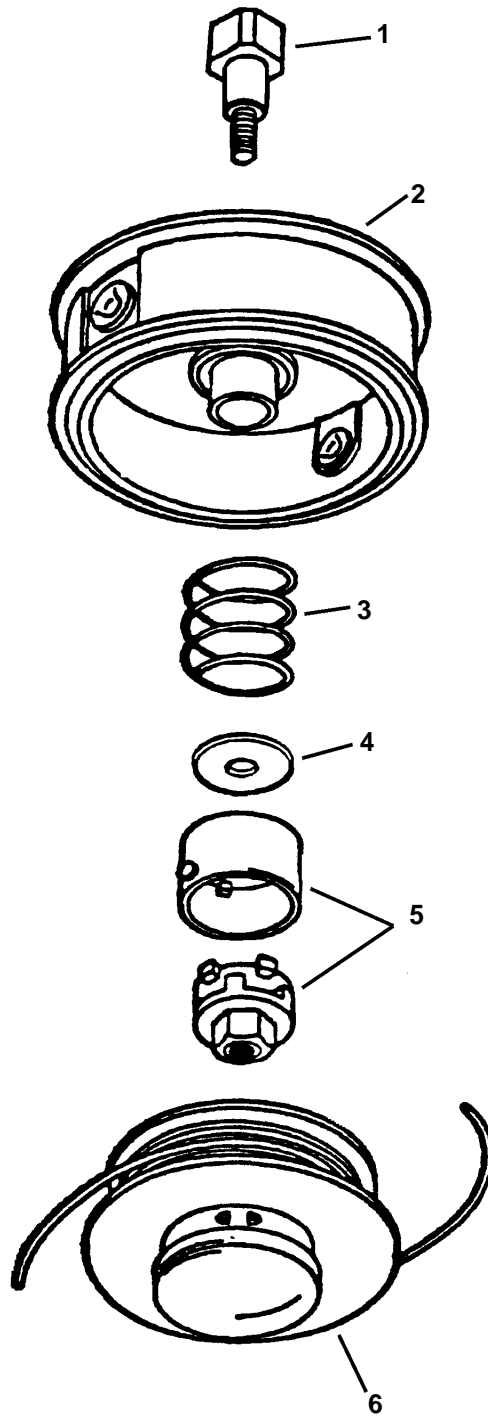

FITS MODELS

PAS-ALL MODELS

(EXCLUDES PAS-2000)

SRM-ALL MODELS

(EXCLUDES SRM-2000, 210AE, 210E)

PARTS CATALOG

**SEMI-AUTO
DUAL LINE HEAD**

STANDARD .065" DIAMETER LINE

MODEL 99944200230

ECHO, INCORPORATED

400 Oakwood Road Lake Zurich, Illinois 60047

WWW.ECHO-USA.COM

99922203690

06/05/03

99944200230 SEMI-AUTO DUAL LINE HEAD

STANDARD .065" DIAMETER LINE

ITEM	PART NUMBER	QTY	DESCRIPTION	REMARKS
1	215601	1	BOLT, SHAFT	
2	215602	1	DRUM W/ EYELETS	
3	215603	1	SPRING	
4	215604	1	WASHER	
5	215609	1	OUTER DRIVE & INNER CAM - LEFT HAND	
6	215607	1	SPOOL	