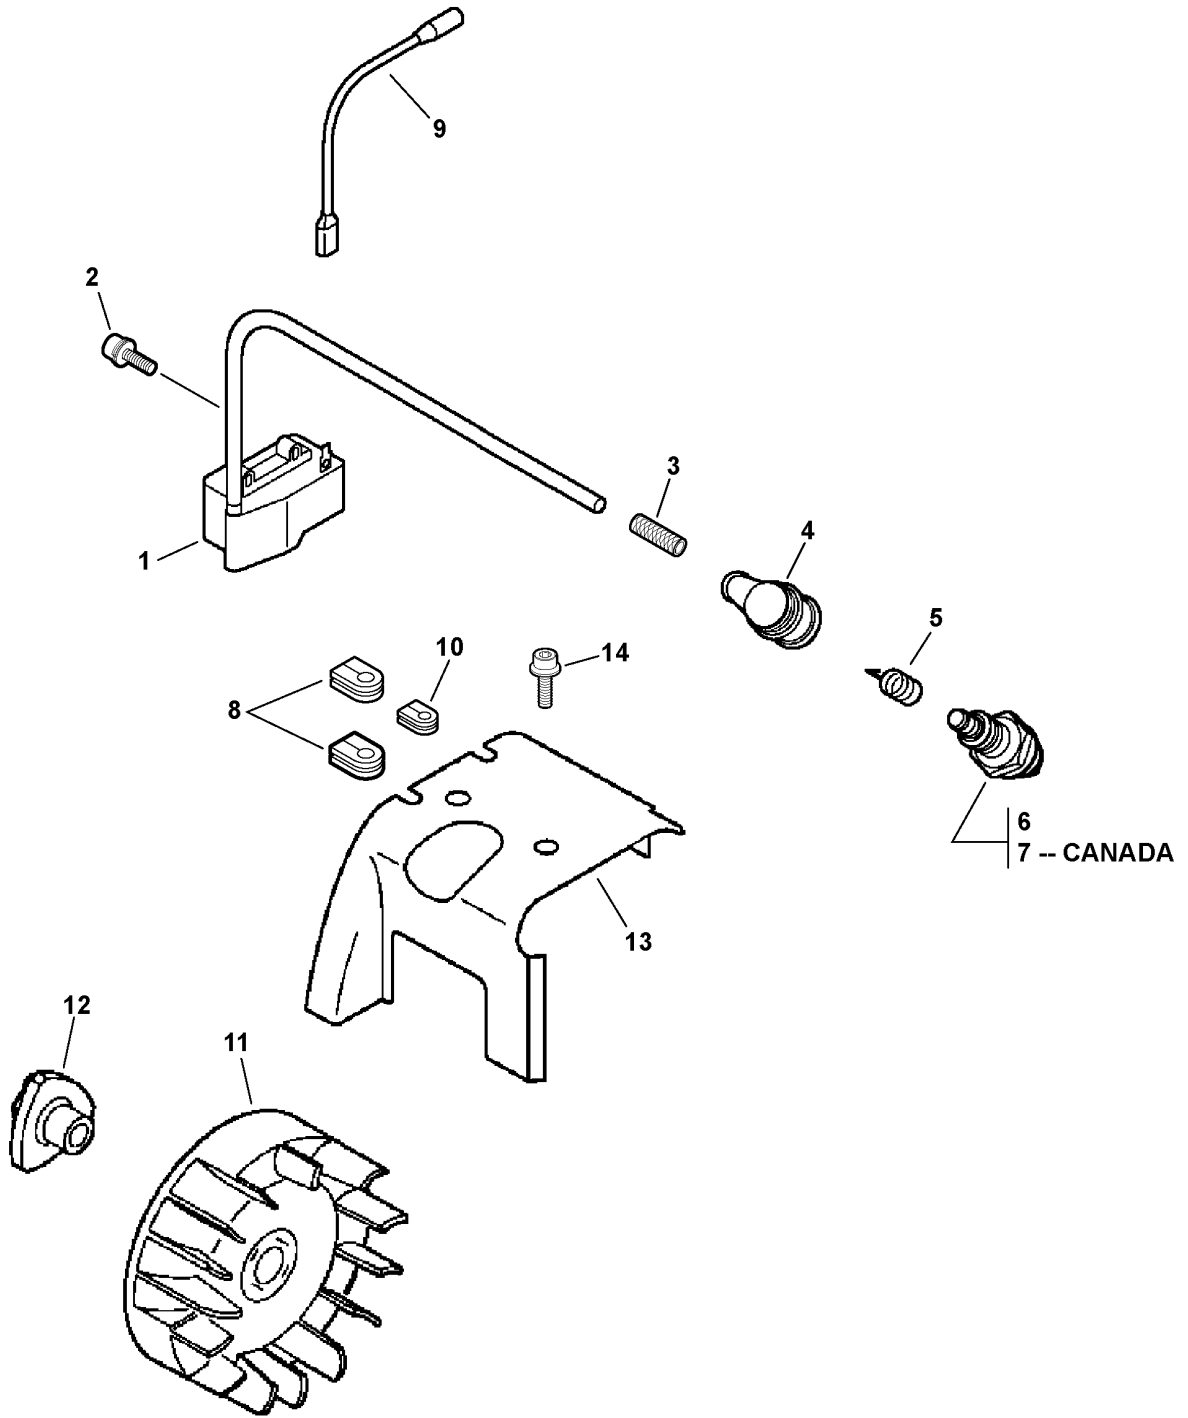

007 0019 000

ITEM	PART NUMBER	QTY	DESCRIPTION	REMARKS
1	A411000290	1	COIL, IGNITION	
2	9111304020	2	BOLT 4X20	
3	V475003380	1	TUBE, INSULATOR	
4	A427000013	1	CAP, SPARK PLUG	
5	A426000010	1	TERMINAL, SPARK PLUG CAP	
6	15901019830	1	SPARK PLUG -- BPM-8Y	
7	A425000000	1	SPARK PLUG -- BPMR-8Y¹	
8	15611004920	2	GROMMET	
9	V485000740	1	LEAD, IGNITION	
10	15211505530	1	GROMMET	
11	A409000210	1	FLYWHEEL	
12	E101000071	1	HUB, FAN	
13	A160000771	1	COVER, CYLINDER	
14	90010605008	2	SCREW 5X8	

Footnotes

1: CANADA MODELS