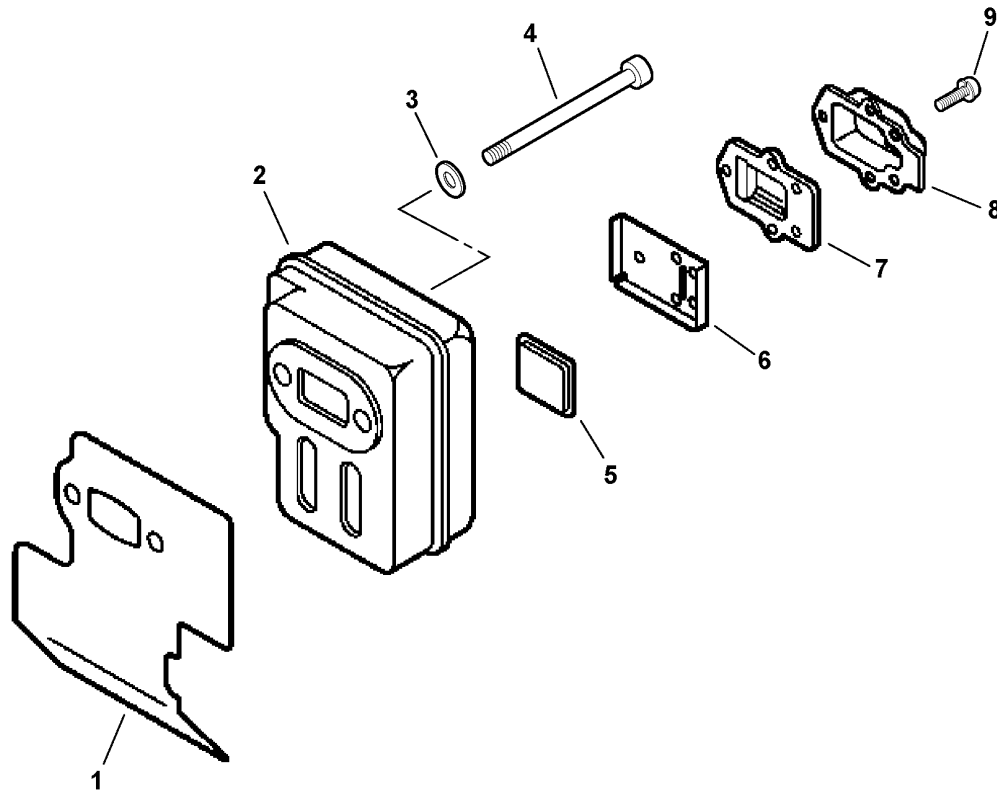

Footnotes

- 1: Also Included In REPOWER TUNE-UP
 2: Also Included In GASKET KIT

RBK85 0000 000

ITEM	PART NUMBER	QTY	DESCRIPTION	REMARKS
	A021001350	1	CARBURETOR -- RB-K85	
1	P005002000	1	ROTOR COVER ASY	
2	12534413931	3	SCREW, ROTOR COVER	
3	P005001240	1	SWIVEL	
4	P005000190	1	E-RING	
5	P005000100	1	SCREW, THROTTLE ADJUST	
6	P005001270	1	PLUG	
7	P005000280	1	O-RING	
8	-----	1	BODY, CARBURETOR	NOT AVAILABLE SEPARATELY
9	P005001270	1	PLUG	
10	P005001260	1	NEEDLE - HIGH SPEED	
11	P005001890	1	PURGE BASE ASY	
12	P005000270	1	SCREW, PURGE BASE ASY	
13	12538108660	1	BULB, PURGE	
14	P005000250	1	RETAINER, PURGE BULB	
15	P005001900	4	SCREW, RETAINER	
16	12534252130	1	COVER, DIAPHRAGM	
17	12534452130	2	SCREW, DIAPHRAGM COVER	
18	12533942030	1	SCREW, METERING LEVER PIN	
19	P005001670	1	REPAIR KIT	INCLUDES ITEMS 21-30
20	P005001000	1	ROLLER, GUIDE	
21	-----	1	PIN, METERING LEVER	
22	-----	1	VALVE, INLET NEEDLE	
23	-----	1	LEVER, METERING	
24	-----	1	SPRING, METERING LEVER	
25	-----	1	STRAINER	
26	-----	1	DIAPHRAGM, PUMP	
27	-----	1	GASKET, PUMP	
28	-----	1	GASKET, METERING DIAPHRAGM	
29	-----	1	DIAPHRAGM, METERING	
30	P005001660	1	DIAPRAGM/GASKET KIT	INCLUDES ITEMS 32-35
31	-----	1	DIAPHRAGM, PUMP	
32	-----	1	GASKET, PUMP	
33	-----	1	GASKET, METERING DIAPHRAGM	
34	-----	1	DIAPHRAGM, METERING	