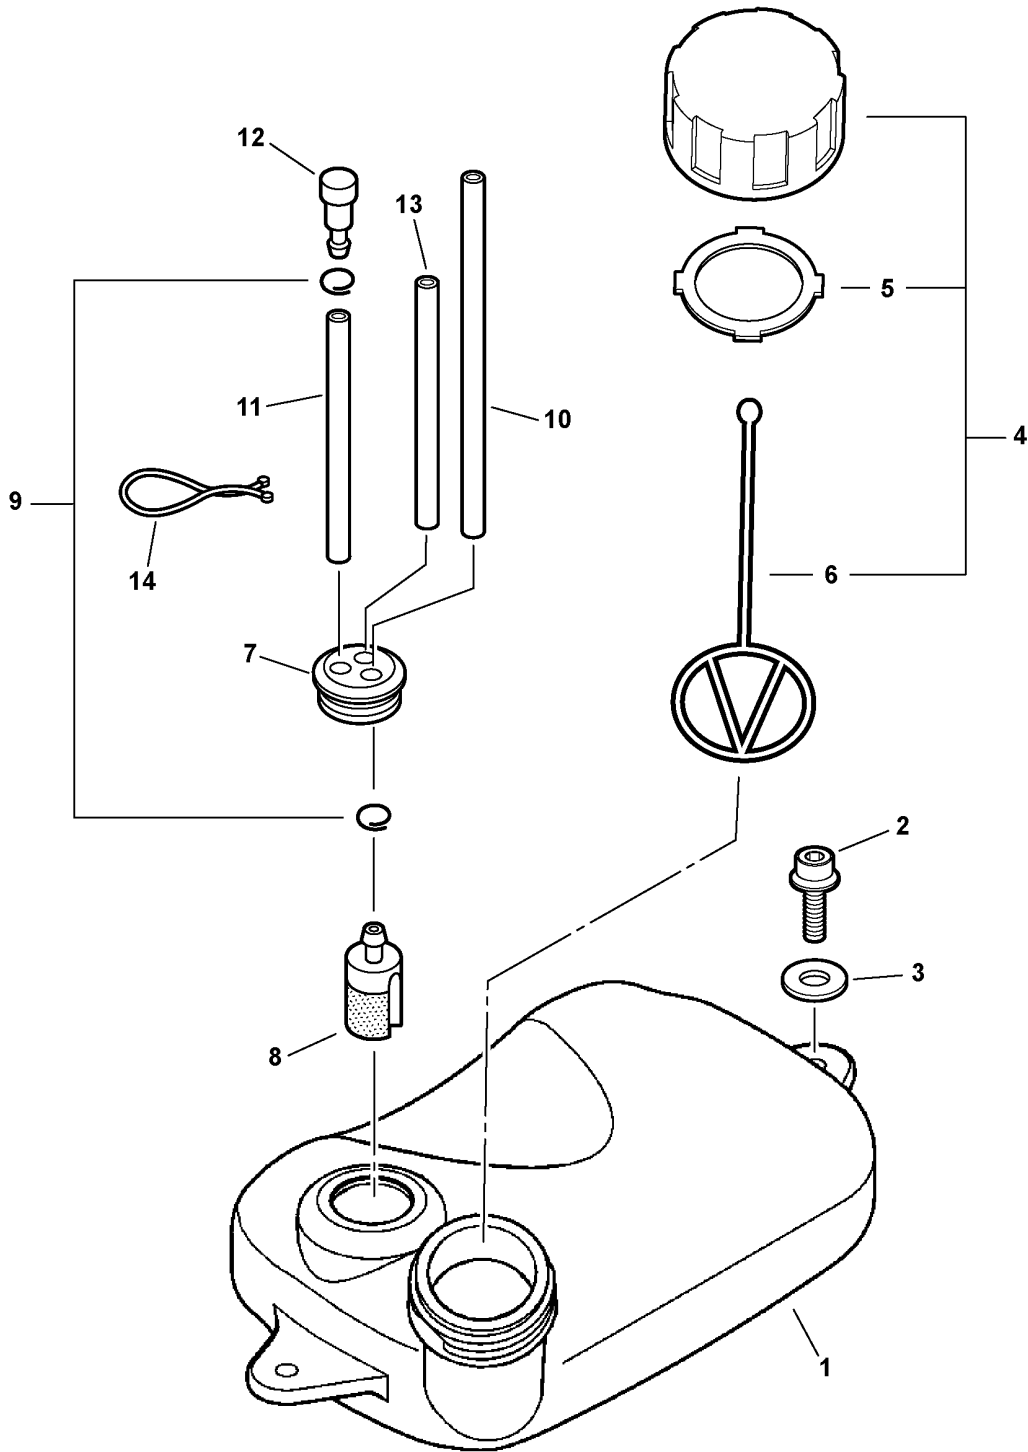

Table of Contents

Click Any Diagram Description Below To View That Diagram.

PB-265L S/N: 09001001 - 09999999

Starter.....	4
Fuel System.....	6
Intake.....	8
Carburetor -- RB-K85.....	10
Exhaust.....	12
Hip Mount Throttle.....	14
Posi-Loc Blower Tubes.....	16
Fan Case.....	18
Backpack Frame, Harness.....	20
Ignition.....	22
Engine, Short Block - SB1092.....	24
Labels.....	26
Gasket Kit -- P021012380.....	28
Part Number Index.....	30
Part Description Index.....	31

This Page Intentionally Left Blank

004 0018 000

ITEM	PART NUMBER	QTY	DESCRIPTION	REMARKS
1	A05000110	1	RECOIL STARTER ASY	INCLUDES ITEMS 2-10
2	17723661830	1	SCREW	
3	P022008280	1	PLATE, CAM	
4	P022008270	1	SPRING, DAMPER	
5	P022008260	1	ROPE, STARTER - 3X700mm	REPOWER BULK OPTION: 99944440000
6	P022006830	1	DRUM	
7	17722042030	1	SPRING, REWIND	
8	17724611120	1	CLIP, STARTER ROPE	
9	17722827030	1	GRIP, STARTER	
10	17722742030	1	GUIDE, ROPE	
11	9114505016	3	SCREW 5X16	
12	A190000581	1	COVER, ENGINE	
13	9114505020	7	SCREW 5X20	
14	A052000200	1	STARTER PAWL ASY	INCLUDES ITEMS 15-17
15	90070000004	2	E-RING 4	
16	17723412220	2	SPRING, RETURN	
17	P022006850	2	PAWL, STARTER	
18	V376000830	1	SPACER	
19	90016304016	4	SCREW 4X16	

002 0013 000

ITEM	PART NUMBER	QTY	DESCRIPTION	REMARKS
1	A350000470	1	TANK, FUEL	
2	9114705020	2	BOLT 5X20	
3	61301907350	2	WASHER	
4	13100455530	1	CAP ASY	
5	13101655830	1	GASKET, CAP	
6	13105156030	1	CONNECTOR, CAP	
7	13211555930	1	GROMMET	
8	13120507320	1	FILTER, FUEL	
9	13201309820	2	CLIP	
10	V471001230	1	PIPE, FUEL - 3X5X210mm	REPOWER BULK OPTION: 90014
11	V471001200	1	PIPE, VENT - 3X5X70mm	REPOWER BULK OPTION: 90014
12	A356000030	1	VENT ASY	
13	V471000630	1	PIPE, RETURN - 3X6X120mm	REPOWER BULK OPTION: 90017
14	13201305060	1	CLIP, PIPE	