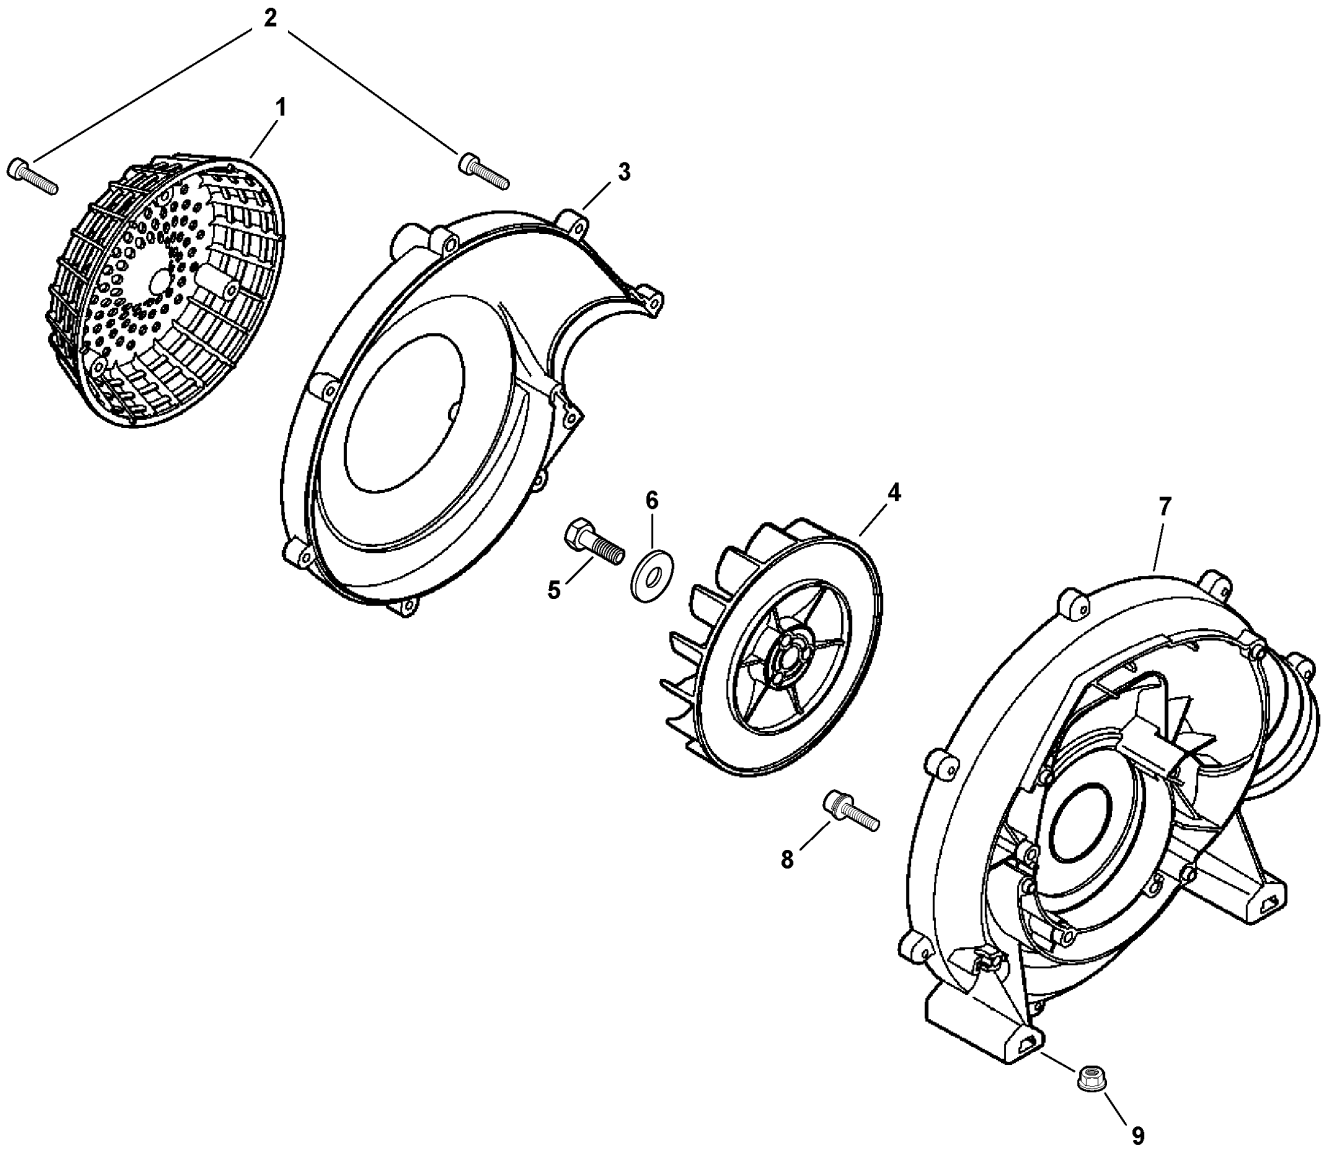

Footnotes

1: Also Included In GASKET KIT

023 0006 H00

ITEM	PART NUMBER	QTY	DESCRIPTION	REMARKS
1	C471000111	1	HANDLE (LEFT)	
2	90010505014	2	SCREW 5X14	
3	V204000150	1	BOLT 6	
4	90056250006	1	LOCKNUT 6	
5	69911804560	1	WASHER	
6	17816021060	2	WASHER, FRICTION	
7	V304000040	1	WASHER 6	
8	C472000050	1	FIXTURE, TRIGGER BRACKET	
9	C456000050	1	ARM, TRIGGER	
10	88995021060	2	SCREW 4X22 - TAPPING	
11	V336000000	1	WASHER 45	
12	V475003820	1	COVER - CORRUGATED -- 80mm	
13	C470000160	1	HOLDER, TRIGGER	
14	V430001760	1	CABLE, THROTTLE	INCLUDES ITEMS 15-16
15	90050000006	1	NUT	
16	V494000080	1	CAP, DUST	
17	A045000140	1	SWITCH, IGNITION	
18	V150001350	1	PLATE, EYE	
19	9114505016	1	SCREW 5X16	
20	V485000800	1	LEAD, GROUND	
21	90010605008	1	SCREW 5X8	
22	V144000181	1	COVER	
23	C471000100	1	HANDLE (RIGHT)	
24	C472000041	1	FIXTURE, TRIGGER BRACKET	
25	9114505020	3	SCREW 5X20	
26	61301907350	3	WASHER	

020 0010 H00

ITEM	PART NUMBER	QTY	DESCRIPTION	REMARKS
1	E165000170	1	TUBE, BLOWER - NOZZEL	
2	E165000140	1	TUBE, BLOWER - STRAIGHT	
3	E165000130	1	TUBE, BLOWER - SWIVEL	
4	V495000430	2	CLAMP	
5	E164000000	1	TUBE, BLOWER - FLEXIBLE	
6	E160000110	1	TUBE, BLOWER - ELBOW	
7	001106	1	BLOWER TUBE HELPER HANDLE	INCLUDES ITEMS 8-10
8	90010006045	1	BOLT 6X45	
9	90060000006	1	WASHER 6	
10	90052500006	1	WING NUT 6	