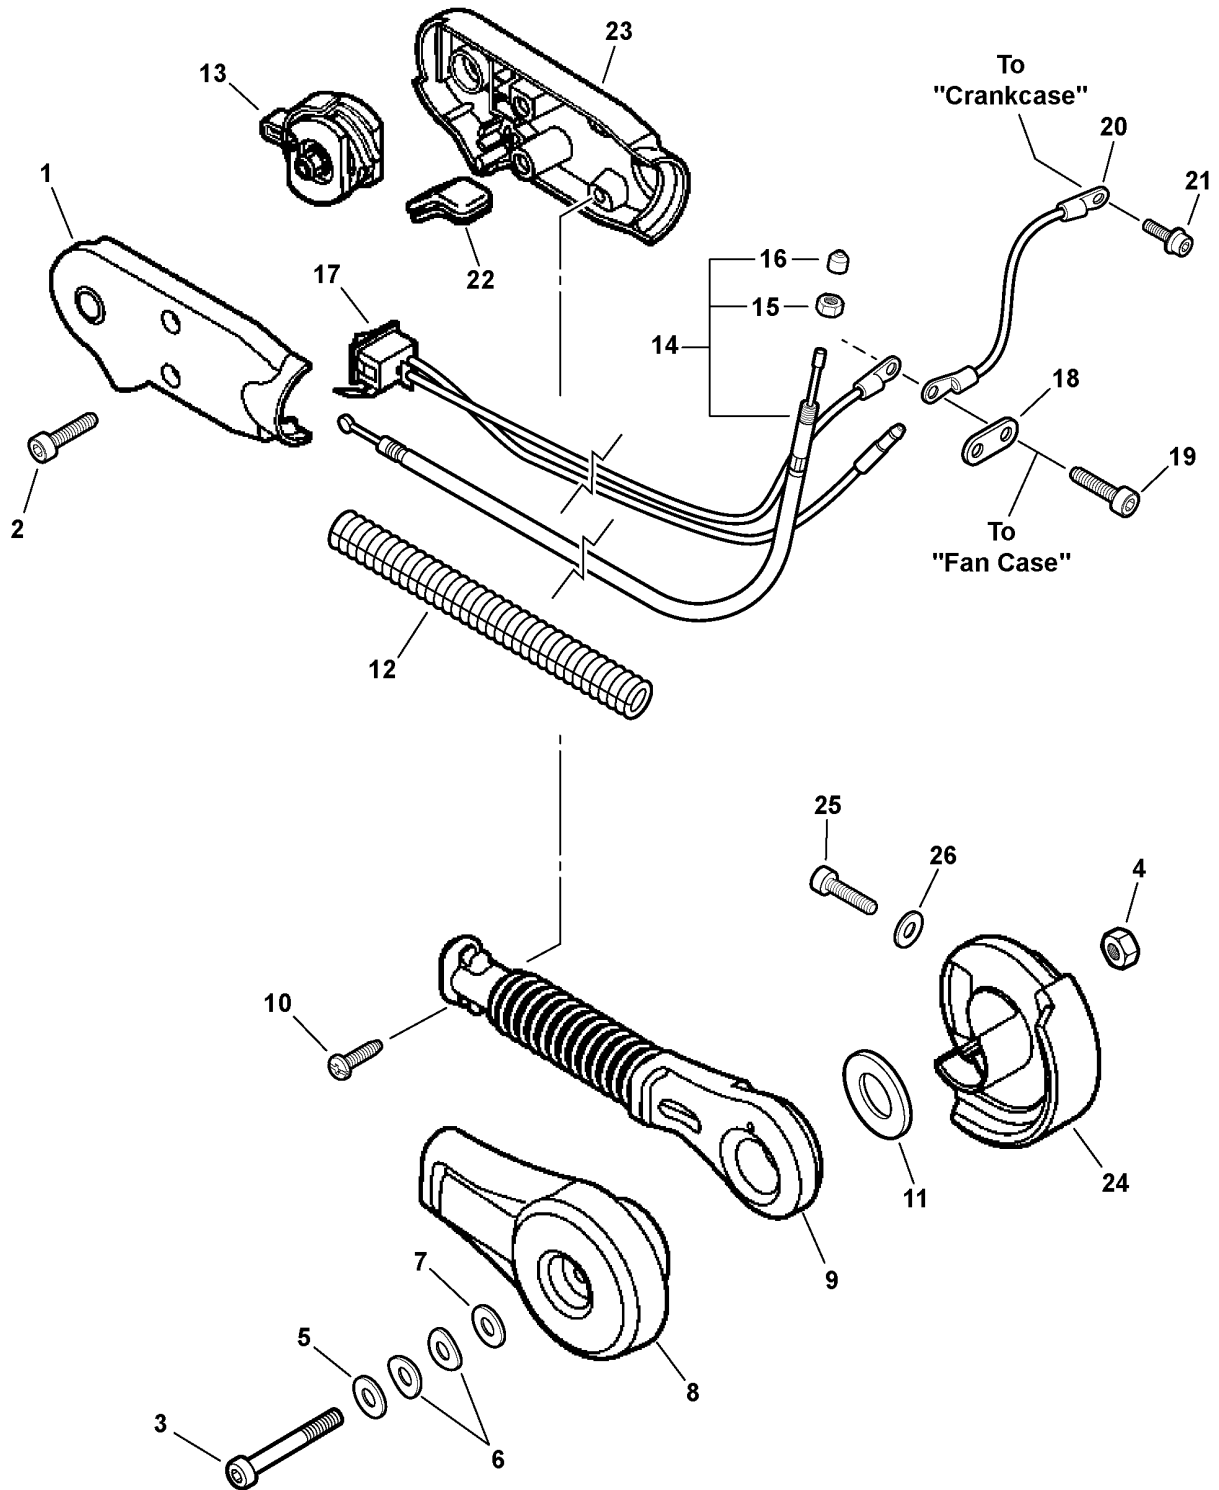

Footnotes

1: Also Included In GASKET KIT

023 0006 H00

ITEM	PART NUMBER	QTY	DESCRIPTION	REMARKS
1	C471000111	1	HANDLE (LEFT)	
2	90010505014	2	SCREW 5X14	
3	V204000150	1	BOLT 6	
4	90056250006	1	LOCKNUT 6	
5	69911804560	1	WASHER	
6	17816021060	2	WASHER, FRICTION	
7	V304000040	1	WASHER 6	
8	C472000050	1	FIXTURE, TRIGGER BRACKET	
9	C456000050	1	ARM, TRIGGER	
10	88995021060	2	SCREW 4X22 - TAPPING	
11	V336000000	1	WASHER 45	
12	V475003820	1	COVER - CORRUGATED -- 80mm	
13	C470000160	1	HOLDER, TRIGGER	
14	V430001760	1	CABLE, THROTTLE	INCLUDES ITEMS 15-16
15	90050000006	1	NUT	
16	V494000080	1	CAP, DUST	
17	A045000140	1	SWITCH, IGNITION	
18	V150001350	1	PLATE, EYE	
19	9114505016	1	SCREW 5X16	
20	V485000800	1	LEAD, GROUND	
21	90010605008	1	SCREW 5X8	
22	V144000181	1	COVER	
23	C471000100	1	HANDLE (RIGHT)	
24	C472000041	1	FIXTURE, TRIGGER BRACKET	
25	9114505020	3	SCREW 5X20	
26	61301907350	3	WASHER	