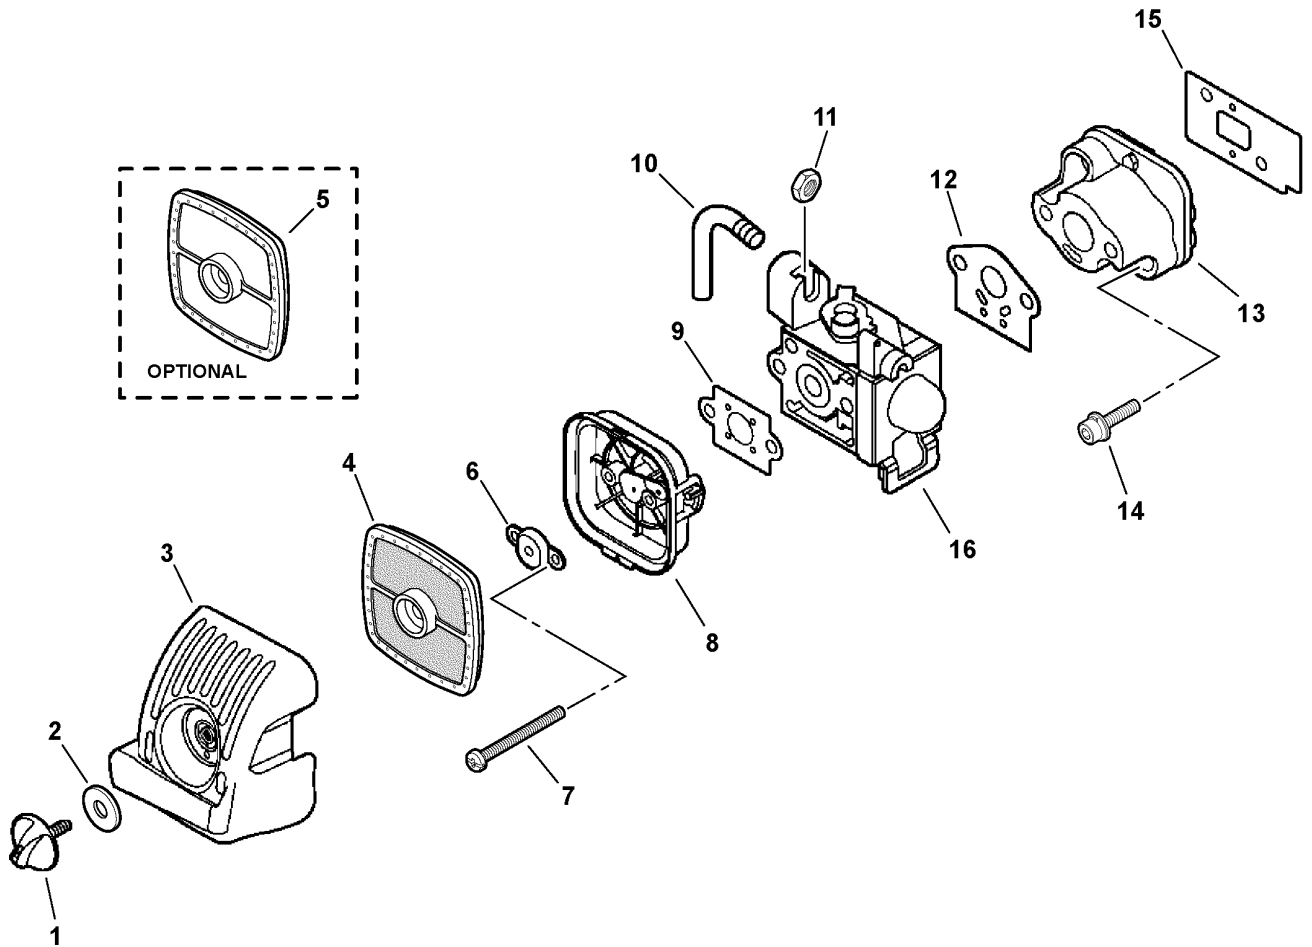

This Page Intentionally Left Blank

004 0018 000

ITEM	PART NUMBER	QTY	DESCRIPTION	REMARKS
1	A05000110	1	RECOIL STARTER ASY	INCLUDES ITEMS 2-10
2	17723661830	1	SCREW	
3	P022008280	1	PLATE, CAM	
4	P022008270	1	SPRING, DAMPER	
5	P022008260	1	ROPE, STARTER - 3X700mm	REPOWER BULK OPTION: 99944440000
6	P022006830	1	DRUM	
7	17722042030	1	SPRING, REWIND	
8	17724611120	1	CLIP, STARTER ROPE	
9	17722827030	1	GRIP, STARTER	
10	17722742030	1	GUIDE, ROPE	
11	9114505016	3	SCREW 5X16	
12	A190000581	1	COVER, ENGINE	
13	9114505020	7	SCREW 5X20	
14	A052000200	1	STARTER PAWL ASY	INCLUDES ITEMS 15-17
15	90070000004	2	E-RING 4	
16	17723412220	2	SPRING, RETURN	
17	P022006850	2	PAWL, STARTER	
18	V376000830	1	SPACER	
19	90016304016	4	SCREW 4X16	

002 0013 000

ITEM	PART NUMBER	QTY	DESCRIPTION	REMARKS
1	A350000470	1	TANK, FUEL	
2	9114705020	2	BOLT 5X20	
3	61301907350	2	WASHER	
4	13100455530	1	CAP ASY	
5	13101655830	1	GASKET, CAP	
6	13105156030	1	CONNECTOR, CAP	
7	13211555930	1	GROMMET	
8	13120507320	1	FILTER, FUEL	
9	13201309820	2	CLIP	
10	V471001230	1	PIPE, FUEL - 3X5X210mm	REPOWER BULK OPTION: 90014
11	V471001200	1	PIPE, VENT - 3X5X70mm	REPOWER BULK OPTION: 90014
12	A356000030	1	VENT ASY	
13	V471000630	1	PIPE, RETURN - 3X6X120mm	REPOWER BULK OPTION: 90017
14	13201305060	1	CLIP, PIPE	