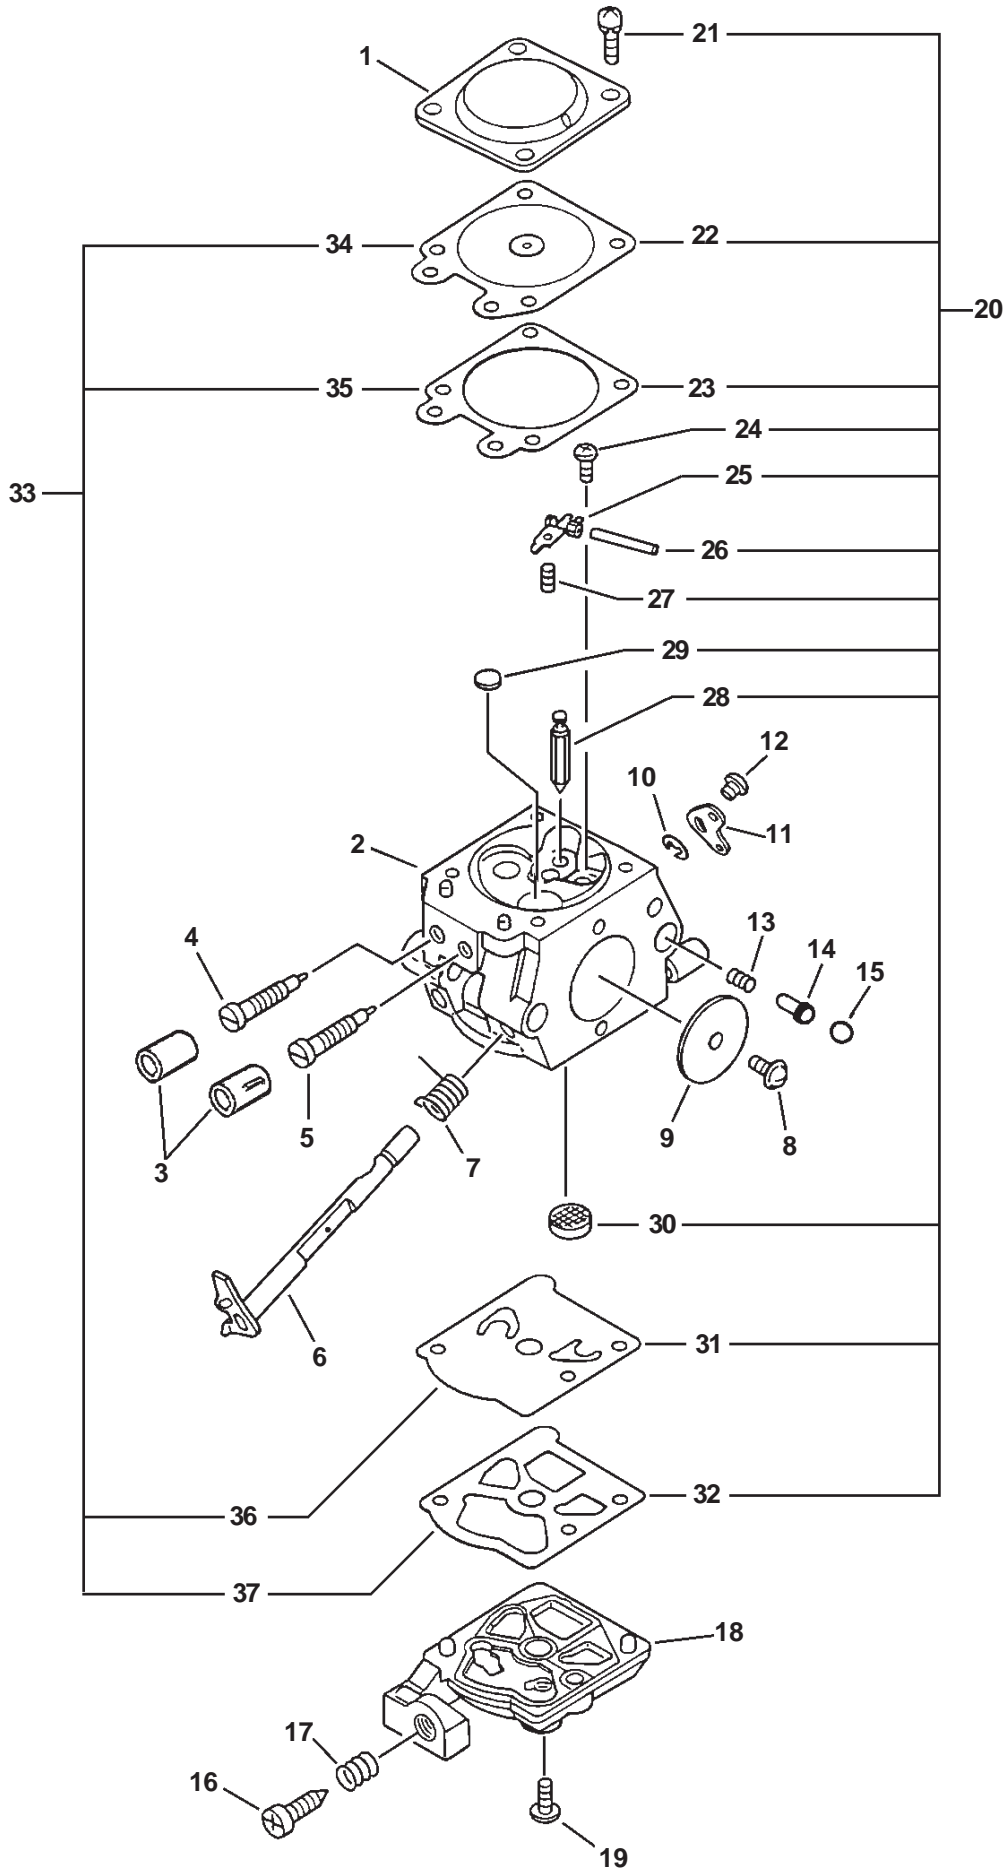

ITEM	PART NUMBER	QTY	DESCRIPTION	REMARKS
	A021000230	1	CARBURETOR -- WT-589	S/N: 03001001-03088645 & 04001001-04003216
	A021000760	1	CARBURETOR -- WT-589	S/N: 03088646-03999999 & 04003217-04999999
1	12314203930	1	COVER, METERING DIAPHRAGM	
2	-----	1	BODY, CARBURETOR	NOT AVAILABLE SEPARATELY
3	P003000010	2	CAP, MIXTURE LIMITER	
4	12312043131	1	NEEDLE - HIGH SPEED	
5	12311839231	1	NEEDLE - LOW SPEED	
6	12311739530	1	SHAFT, THROTTLE	
7	12311347530	1	SPRING, THROTTLE RETURN	
8	12311438830	1	SCREW, THROTTLE VALVE	
9	12311605230	1	VALVE, THROTTLE	
10	12312715030	1	CLIP, THROTTLE SHAFT	
11	12315039230	1	LEVER, THROTTLE	
12	12311403930	1	SCREW, THROTTLE LEVER	
13	12318609660	1	SPRING, START VALVE	
14	12318509660	1	PISTON ASY	
15	12313609660	1	BALL	
16	12313419730	1	SCREW, IDLE ADJUST	
17	12313311130	1	SPRING, IDLE ADJUST	
18	12312409320	1	COVER, FUEL PUMP	
19	12311003930	1	SCREW, PUMP COVER	
20	12310037330	1	REPAIR KIT	INCLUDES ITEMS 21-32
21	12313002960	4	SCREW, METERING DIAPHRAGM COVER	
22	-----	1	DIAPHRAGM, METERING	
23	-----	1	GASKET, METERING DIAPHRAGM	
24	-----	1	SCREW, METERING LEVER PIN	
25	-----	1	LEVER, METERING	
26	-----	1	PIN, METERING LEVER	
27	-----	1	SPRING, METERING LEVER	
28	-----	1	VALVE, INLET NEEDLE	
29	-----	1	PLUG, WELCH	
30	-----	1	SCREEN, INLET	
31	-----	1	DIAPHRAGM, FUEL PUMP	
32	-----	1	GASKET, FUEL PUMP	
33	12310105960	1	DIAPHRAGM/GASKET KIT	INCLUDES ITEMS 34-37
34	-----	1	DIAPHRAGM, METERING	
35	-----	1	GASKET, METERING DIAPHRAGM	
36	-----	1	DIAPHRAGM, FUEL PUMP	
37	-----	1	GASKET, FUEL PUMP