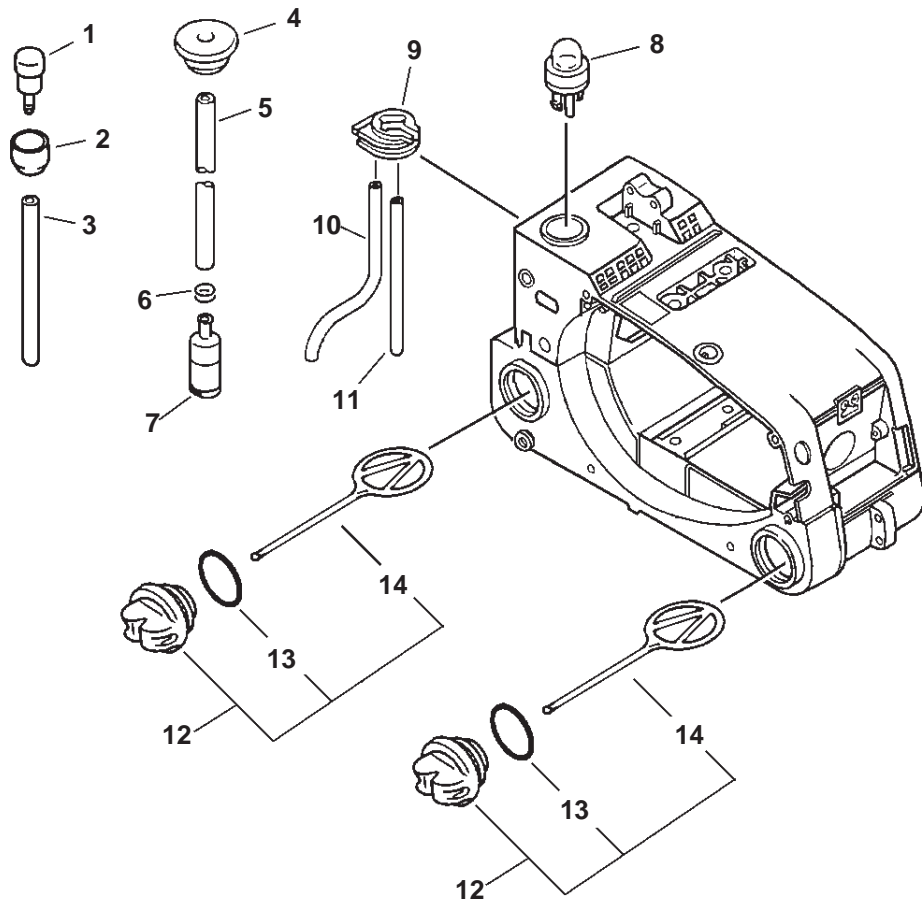

ITEM	PART NUMBER	QTY	DESCRIPTION	REMARKS
1	A356000030	1	VALVE, CHECK	
2	13132839130	1	COVER, VENT	
3	13201004920	1	PIPE, VENT - 3X5X150mm	BULK OPTION: 90014
4	13211539130	1	GROMMET, FUEL	
5	13201239130	1	PIPE, FUEL - 3X6X160mm	BULK OPTION: 90015
6	13201326630	1	CLIP	
7	13120507320	1	FILTER, FUEL	
8	12318139130	1	PUMP, PURGE	
9	13275839130	1	BRACKET, PUMP	
10	13271639130	1	PIPE, RETURN - 2X4X42mm	BULK OPTION: 90018
11	13131239130	1	PIPE, PURGE - 3X5X70mm	BULK OPTION: 90014
12	43600139231	2	CAP, TANK	INCLUDES ITEMS 13-14
13	90072100025	2	O-RING 25	
14	13105119830	2	CLIP, FUEL CAP	
15	43720139131	1	PIPE KIT	INCLUDES ITEM 16-17
16	43724439130	1	PAD, FOAM	
17	43721139133	1	PIPE, OIL	
18	13201326630	1	CLIP	
19	V471000110	1	PIPE - 3X6X115mm	BULK OPTION: 90015
20	V137000010	1	GROMMET	
21	43620502832	1	STRAINER, OIL	
22	90023505012	2	SCREW 5X12	
23	43700239130	1	AUTO-OILER ASY	INCLUDES ITEM 24-30
24	12312715030	1	CLIP	
25	43701938330	1	SPRING	
26	43702437330	1	PLUNGER	
27	43706237330	1	CAP, OIL PUMP	
28	43701537330	1	SPRING	
29	43702937330	1	WASHER	
30	43701639130	1	NEEDLE, ADJUST	
31	90023505012	2	SCREW 5X12	
32	C022000010	1	AUTO-OILER ASY	INCLUDES ITEM 33-39
33	12532715130	1	CLIP	
34	P022010660	1	SPRING	
35	P022010650	1	PLUNGER	
36	P022010640	1	CAP, OIL PUMP	
37	P022010670	1	SPRING	
38	43702937330	1	WASHER	
39	P022010680	1	NEEDLE, ADJUST