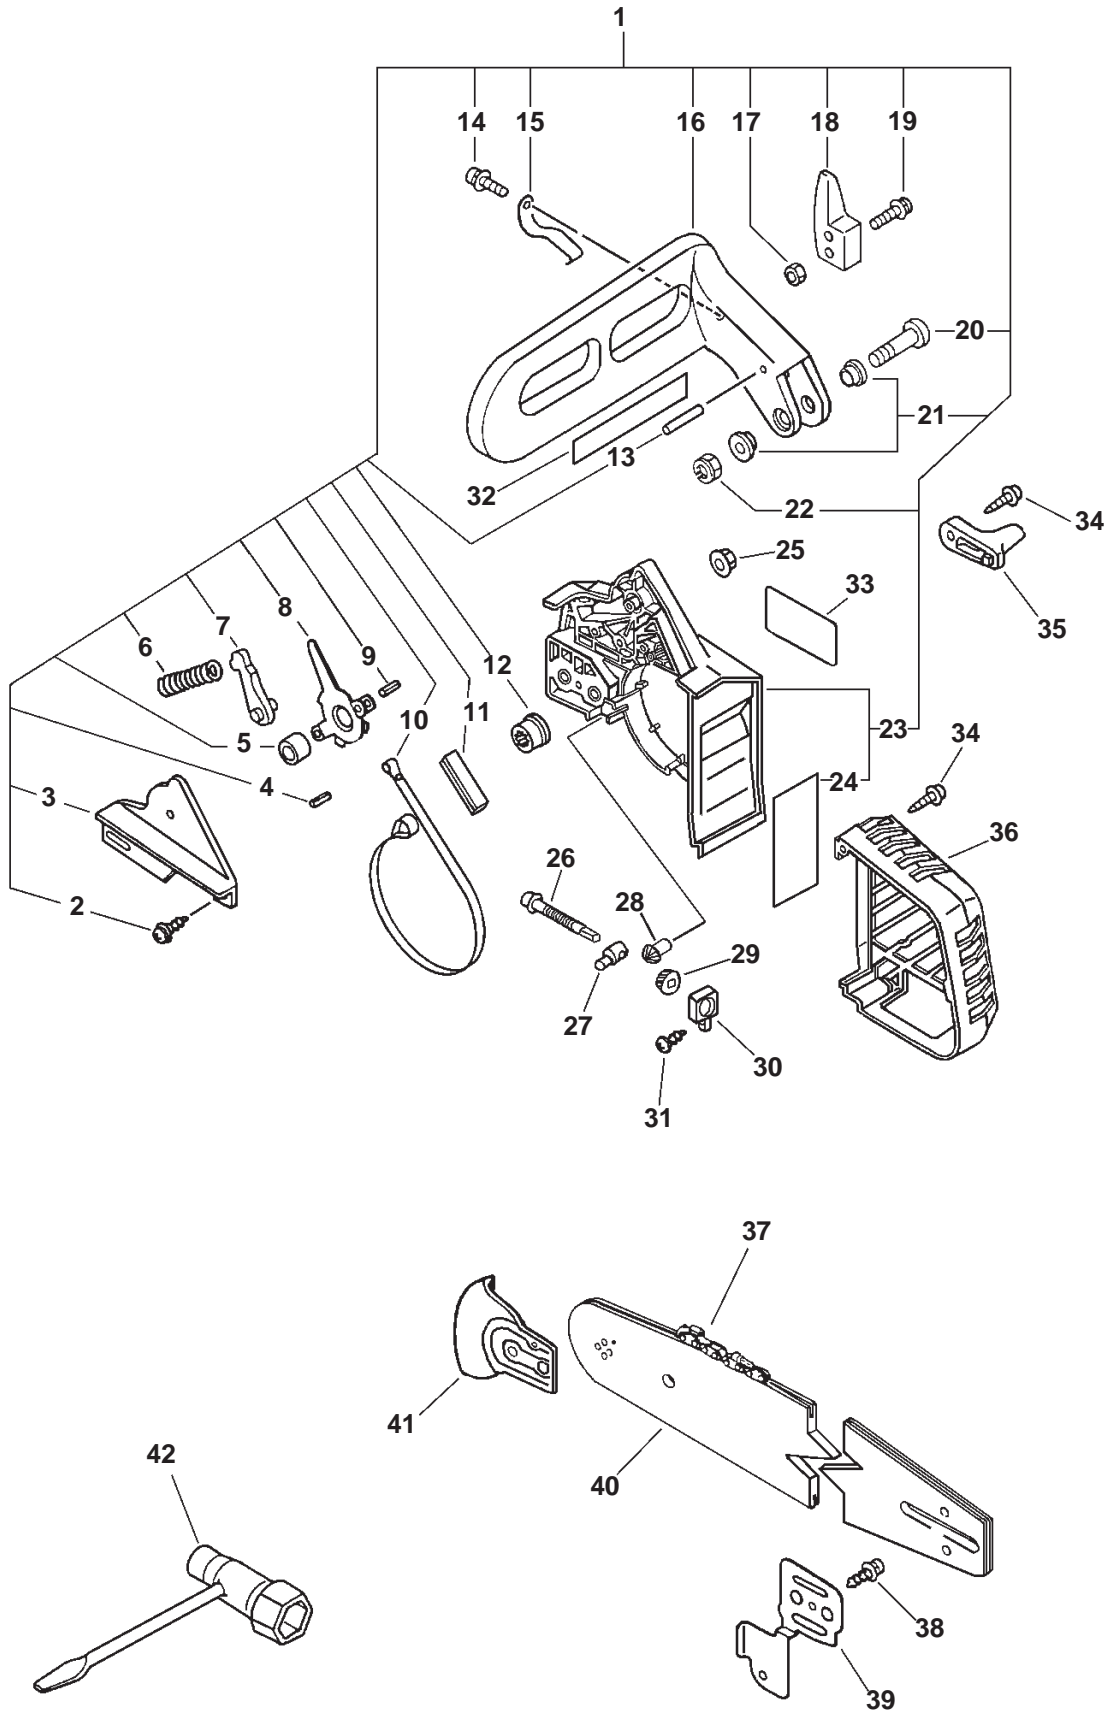

ITEM	PART NUMBER	QTY	DESCRIPTION	REMARKS
1	C032000051	1	CHAIN BRAKE ASY	INCLUDES ITEMS 2-24
2	90025304012	3	SCREW 4X12	
3	43331039530	1	COVER, BRAKE	
4	90034225012	1	SPRING PIN 2.5X12	
5	43311635430	1	SPACER 8	
6	43312235430	1	SPRING, BRAKE	
7	43320935430	1	STOPPER, BRAKE	
8	43320835431	1	CONNECTOR, BRAKE	
9	90033040088	1	ROLLER 4X8.8	
10	43312339530	1	BAND, BRAKE	
11	43331232630	1	COVER, SEAL	
12	43314235430	1	ADJUSTER, BRAKE	
13	90033040238	1	ROLLER, 4X23.8	
14	90025304012	1	SCREW 4X12	
15	43311439130	1	SPRING	
16	43314739131	1	LEVER, BRAKE	
17	90050000004	2	NUT 4	
18	43317139630	1	WEIGHT, BRAKE	
19	90023804022	2	SCREW 4X22	
20	9131805032	1	SCREW 5X32	
21	43316739130	2	SPACER	
22	90056000005	1	LOCKNUT	
23	C300000041	1	GUARD, SPROCKET	INCLUDES ITEM 24
24	V341000000	1	DEFLECTOR, HEAT	
25	43301903933	2	FLANGE NUT 6	
26	V203000041	1	BOLT 5	
27	C309000030	1	TENSIONER, CHAIN	
28	V651000000	1	GEAR, BEVEL	
29	V651000010	1	GEAR, BEVEL	
30	V355000140	1	COLLAR	
31	90025304012	1	SCREW 4X12	
32	X524000790	1	LABEL, BAR & CHAIN	
32	X524000810	1	LABEL, BAR & CHAIN	CANADA MODELS
33	X503002900	1	LABEL, MODEL	
34	90025305020	3	SCREW 5X20	
35	43302635430	1	CATCHER, CHAIN	
36	A320000031	1	COVER, MUFFLER	
37	917045	1	CHAIN - 12" (91VG-45E) -- REGULAR	
37	917052	1	CHAIN - 14" (91VG-52E) -- REGULAR	
37	917057	1	CHAIN - 16" (91VG-57E) -- REGULAR	
38	90025304010	1	SCREW 4X10	
39	43301239131	1	PLATE, GUIDE	
40	120374501	1	GUIDE BAR - 12" -- REGULAR	
40	140375201	1	GUIDE BAR - 14" -- REGULAR	
40	160375701	1	GUIDE BAR - 16" -- REGULAR	
41	2894901	1	KICK GUARD KIT	
42	89541039130	1	WRENCH, W/SCREWDRIVER