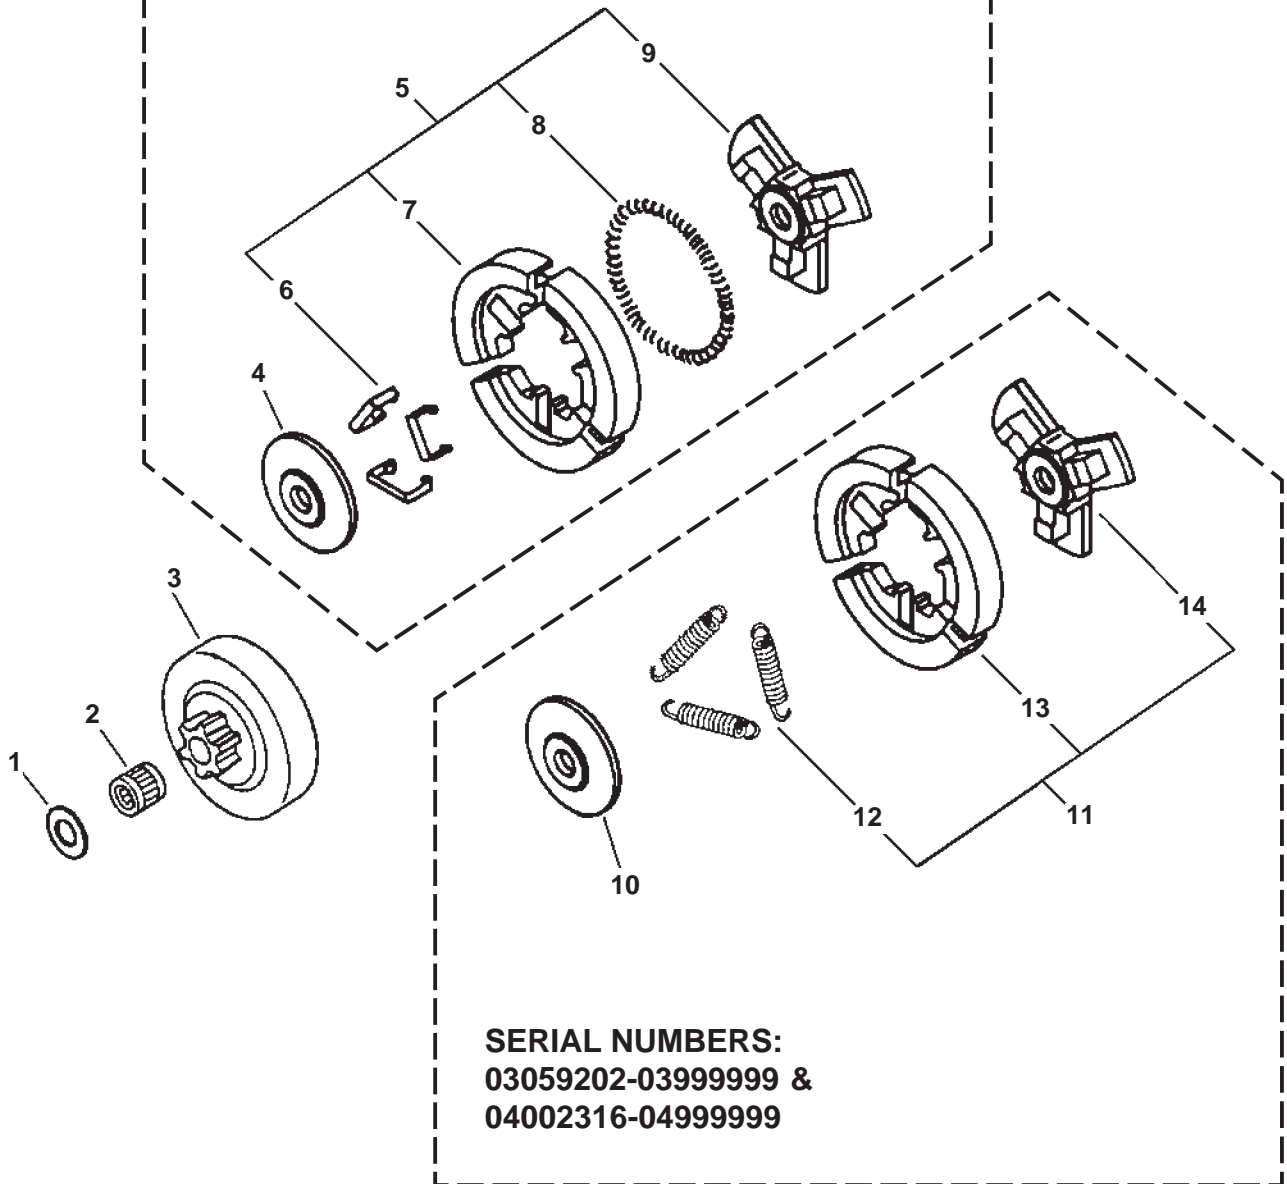

**SERIAL NUMBERS:
03001001-03059201 &
04001001-04002315**

ITEM	PART NUMBER	QTY	DESCRIPTION	REMARKS
1	17501439130	1	WASHER, CLUTCH	
2	17501235630	1	BEARING, NEEDLE	
3	17500539132	1	DRUM, CLUTCH	
4	17501939430	1	PLATE, CLUTCH	
5	A056000010	1	CLUTCH ASY	INCLUDES ITEM 6-9
6	17502259530	3	CLIP, SPRING	
7	P021000270	1	CLUTCH SHOE SET	
8	17501839430	1	SPRING, CLUTCH	
9	A552000000	1	HUB, CLUTCH	
10	A551000010	1	PLATE, CLUTCH	
11	A056000070	1	CLUTCH ASY	INCLUDES ITEM 12-14
12	V451000470	3	SPRING, CLUTCH	
13	P021005810	1	CLUTCH SHOE SET	
14	A552000020	1	HUB, CLUTCH