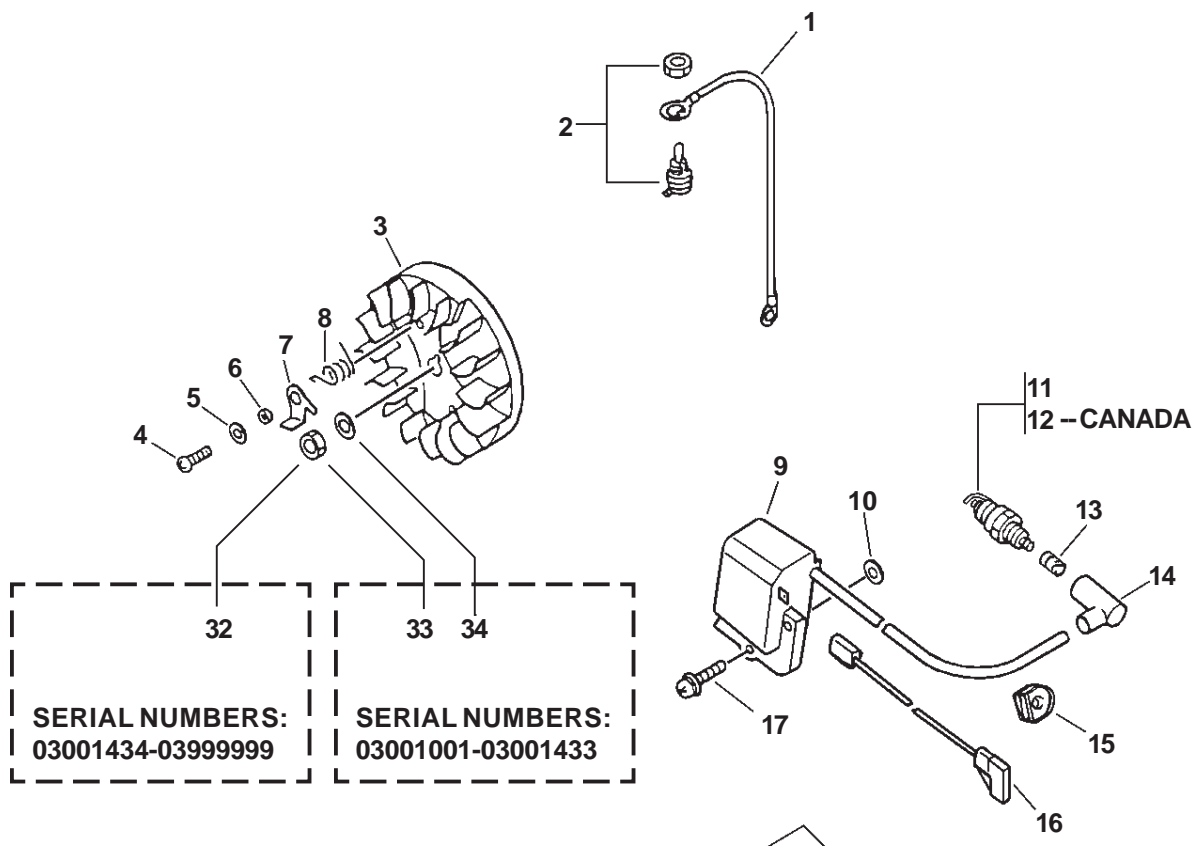

PARTS CATALOG
CHAINSAW

30.1cc

MODEL: SERIAL NUMBERS

CS-300: 03001001-03999999
04001001-04999999

ECHO, INCORPORATED

400 Oakwood Road Lake Zurich, Illinois 60047

WWW.ECHO-USA.COM

ITEM	PART NUMBER	QTY	DESCRIPTION	REMARKS
<u>OPTIONAL ENGINE REPOWER</u>				
1	SB1052	1	SHORT BLOCK	INCLUDES 2-12
2	P021002021	1	CRANKCASE SET	INCLUDES ITEM 3
3	90023805025	4	SCREW 5X25	
4	10000039130	1	PISTON KIT	INCLUDES ITEMS 5-9
5	10001146430	1	RING, PISTON	
6	10001315330	1	PIN, PISTON	
7	10001504630	2	CIRCLIP, PISTON PIN	
8	17501203930	1	BEARING, NEEDLE	
9	10001411520	2	SPACER, PISTON PIN	
10	P021007231	1	CRANKSHAFT ASY	INCLUDES ITEMS 11-12
11	10021338330	2	OIL SEAL	
12	9403536201	2	BEARING, BALL 6201	
13	43706338330	1	GEAR, WORM	
14	10014239130	1	WOODRUFF KEY	
15	90010605016	4	BOLT 5X16	
16	A190000021	1	COVER, ENGINE	
17	43301103931	2	STUD, GUIDE BAR	
18	13033639530	1	PLUG	
19	12902339130	1	GROMMET, IDLE	
20	10403439130	1	PLUG	
21	17881039630	1	GROMMET, CHOKE	
22	43611413930	1	VALVE, CHECK	
23	10402939230	1	COVER - TOP	
24	16391139130	1	PLUG, OILER	
25	90025604016	1	SCREW 4X16	
26	10404439230	1	COVER - BOTTOM	
27	89016739230	1	LABEL, PURGE PUMP	
28	89022839131	1	LABEL, CAUTION	
29	X524000780	1	LABEL, MODEL/CAUTION -- CS-300	
30	89016006361	1	LABEL, HOT	