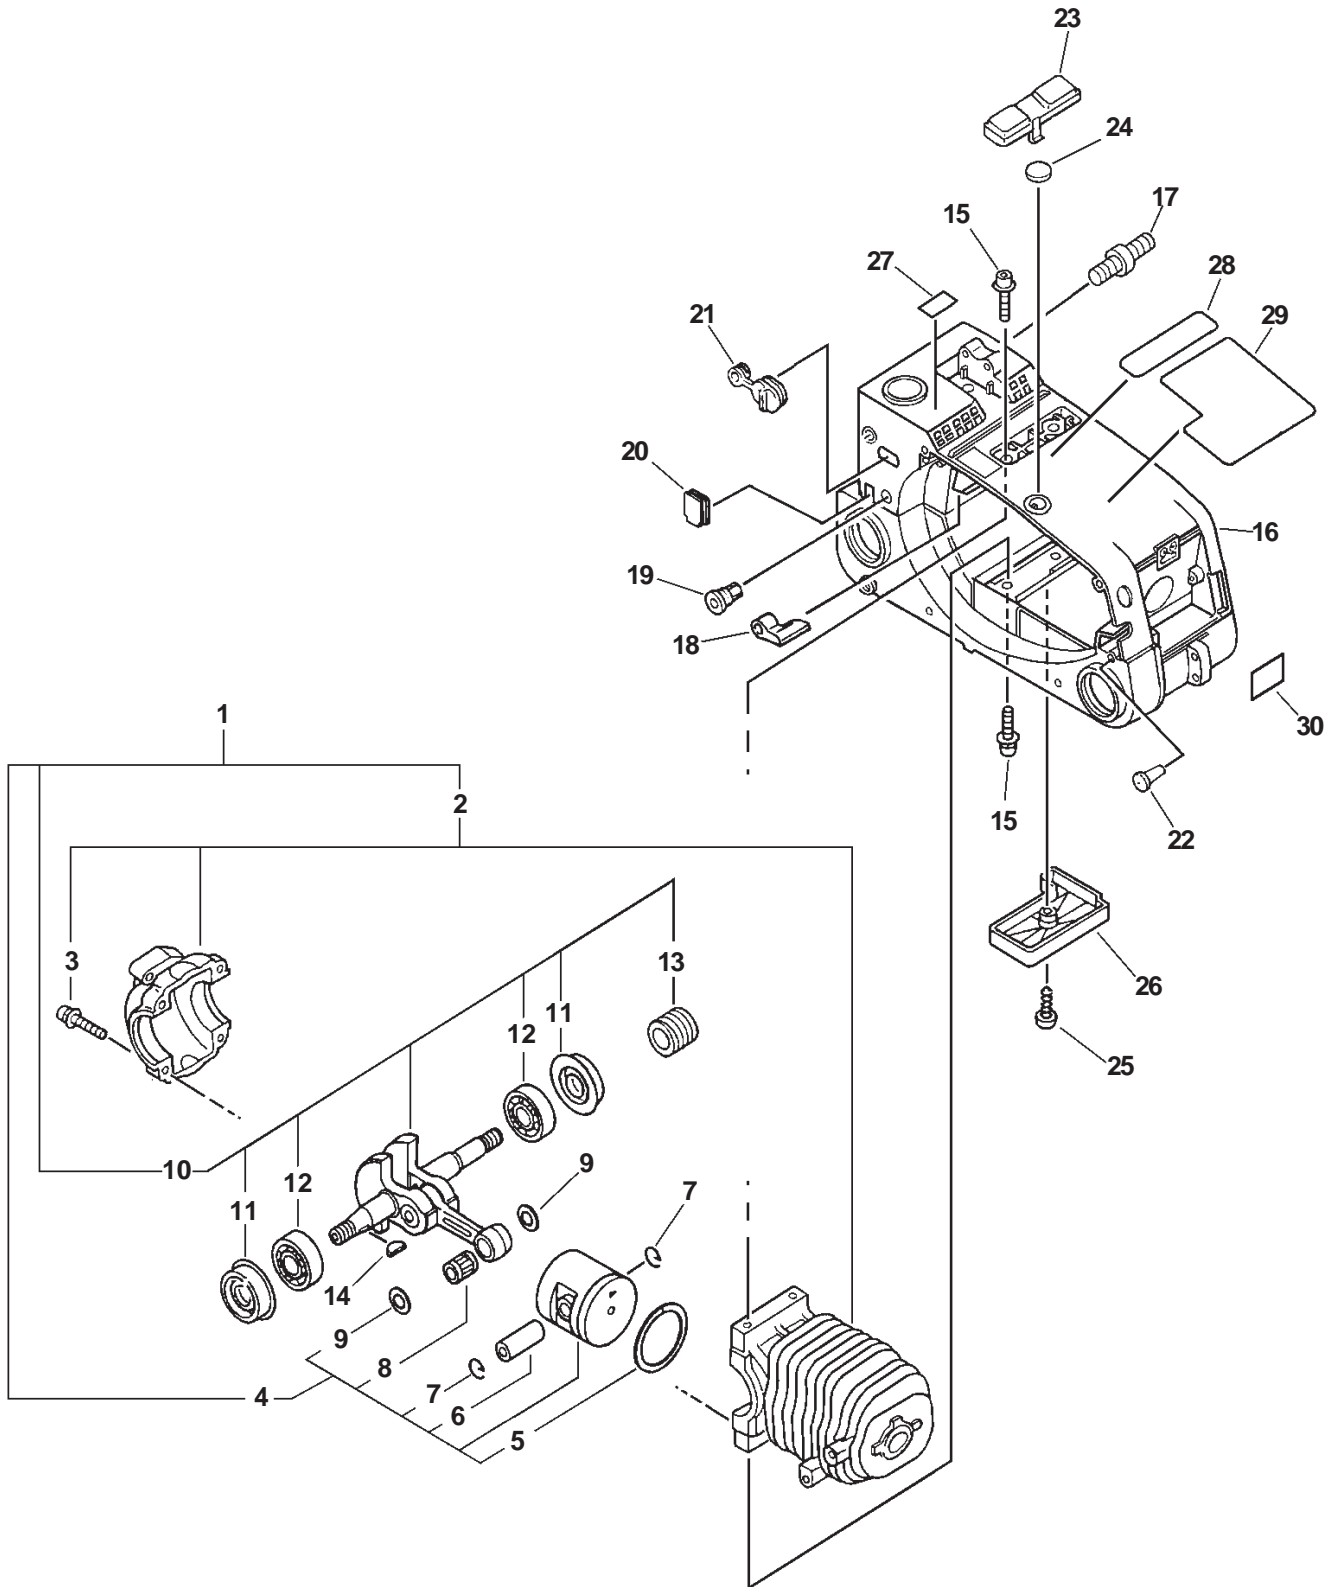

PARTS CATALOG
CHAINSAW

30.1cc

MODEL: SERIAL NUMBERS

CS-300: 03001001-03999999
04001001-04999999

ECHO, INCORPORATED

400 Oakwood Road Lake Zurich, Illinois 60047

WWW.ECHO-USA.COM

ITEM	PART NUMBER	QTY	DESCRIPTION	REMARKS
<u>OPTIONAL ENGINE REPOWER</u>				
1	SB1052	1	SHORT BLOCK	INCLUDES 2-12
2	P021002021	1	CRANKCASE SET	INCLUDES ITEM 3
3	90023805025	4	SCREW 5X25	
4	10000039130	1	PISTON KIT	INCLUDES ITEMS 5-9
5	10001146430	1	RING, PISTON	
6	10001315330	1	PIN, PISTON	
7	10001504630	2	CIRCLIP, PISTON PIN	
8	17501203930	1	BEARING, NEEDLE	
9	10001411520	2	SPACER, PISTON PIN	
10	P021007231	1	CRANKSHAFT ASY	INCLUDES ITEMS 11-12
11	10021338330	2	OIL SEAL	
12	9403536201	2	BEARING, BALL 6201	
13	43706338330	1	GEAR, WORM	
14	10014239130	1	WOODRUFF KEY	
15	90010605016	4	BOLT 5X16	
16	A190000021	1	COVER, ENGINE	
17	43301103931	2	STUD, GUIDE BAR	
18	13033639530	1	PLUG	
19	12902339130	1	GROMMET, IDLE	
20	10403439130	1	PLUG	
21	17881039630	1	GROMMET, CHOKE	
22	43611413930	1	VALVE, CHECK	
23	10402939230	1	COVER - TOP	
24	16391139130	1	PLUG, OILER	
25	90025604016	1	SCREW 4X16	
26	10404439230	1	COVER - BOTTOM	
27	89016739230	1	LABEL, PURGE PUMP	
28	89022839131	1	LABEL, CAUTION	
29	X524000780	1	LABEL, MODEL/CAUTION -- CS-300	
30	89016006361	1	LABEL, HOT	