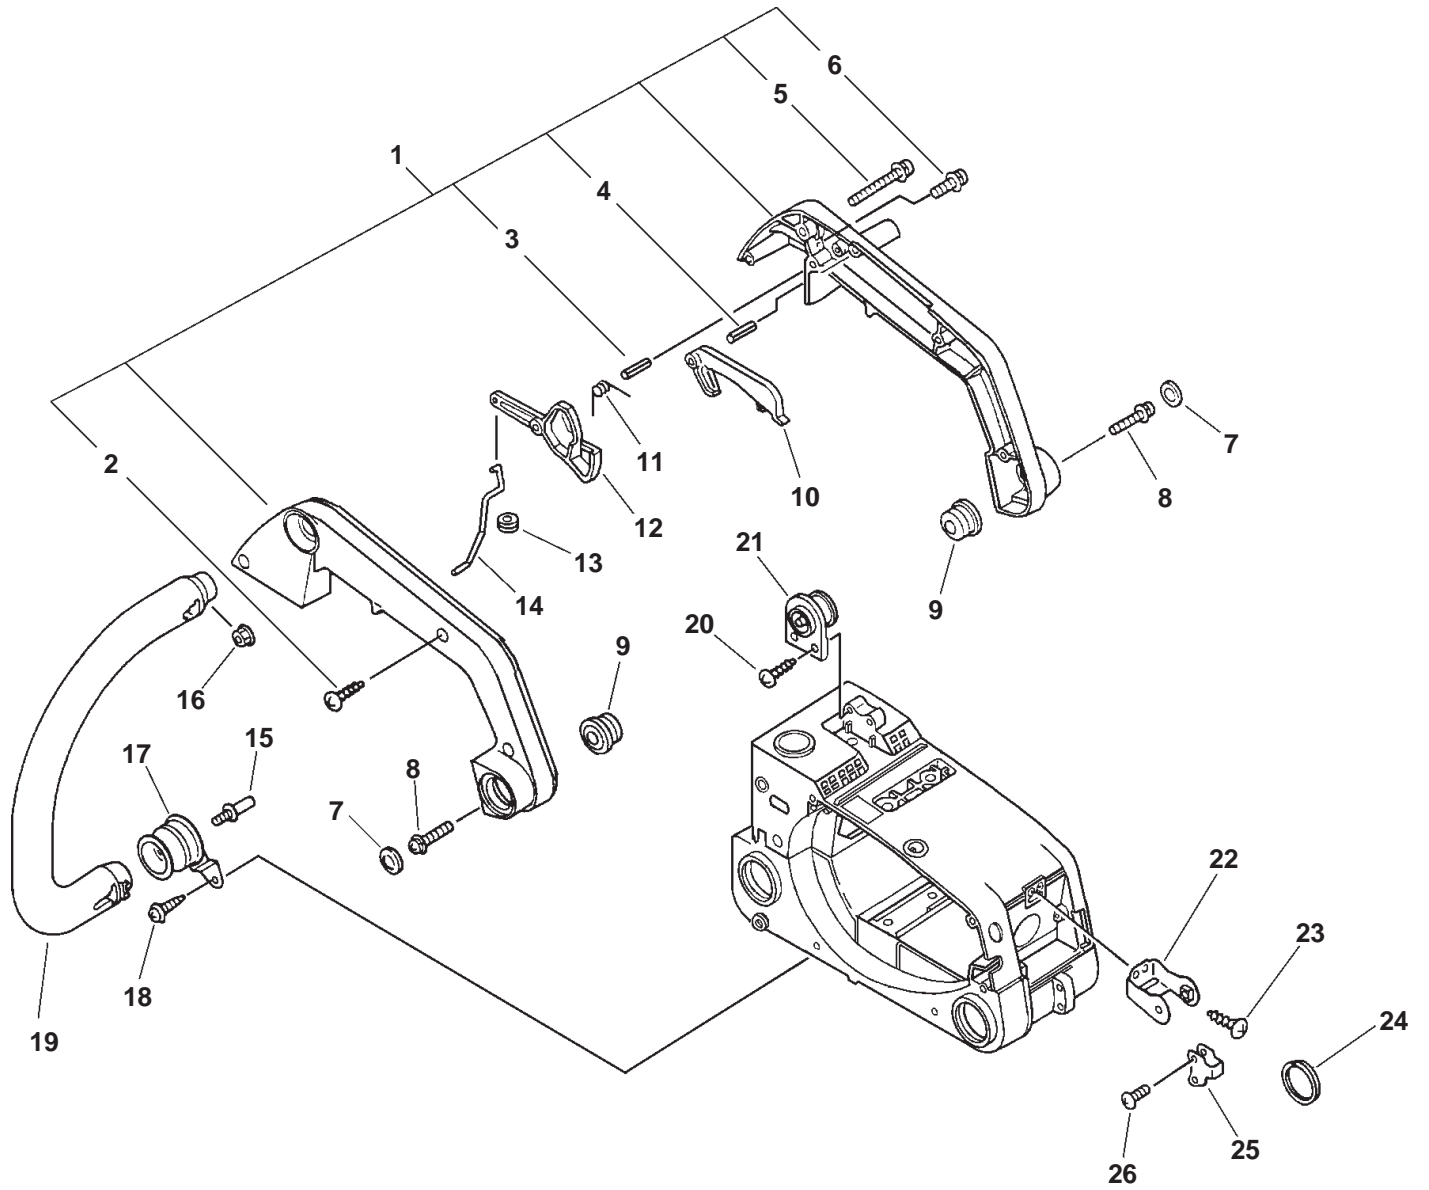

ITEM	PART NUMBER	QTY	DESCRIPTION	REMARKS
1	35110039131	1	HANDLE SET, REAR	INCLUDES ITEMS 2-6
2	90025604016	3	SCREW 4X16	
3	90034540025	1	SPRING PIN 4X25	
4	90034540020	1	SPRING PIN 4X20	
5	90023805035	1	SCREW 5X35	
6	90023805014	1	SCREW 5X14	
7	10091815130	2	CAP	
8	90023804010	2	SCREW 4X10	
9	10092139130	2	CUSHION	
10	17809039130	1	LOCKOUT, THROTTLE	
11	17804339131	1	SPRING, THROTTLE RETURN	
12	17801039131	1	CONTROL, THROTTLE	
13	17821039130	1	GROMMET, THROTTLE	
14	17801139131	1	ROD, THROTTLE	
15	10091533930	1	SCREW	
16	90051600005	1	FLANGE NUT 5	
17	10091035630	1	CUSHION	
18	90025604016	1	SCREW 4X16	
19	35161039130	1	HANDLE, FRONT	
20	90025304014	2	SCREW 4X14	
21	10090739131	1	CUSHION	
22	35112339131	1	SUPPORTER	
23	90025304014	2	SCREW 4X14	
24	30101652730	1	RING, HARNESS	
25	30031439130	1	FIXTURE, HARNESS	
26	90023804016	2	SCREW 4X16