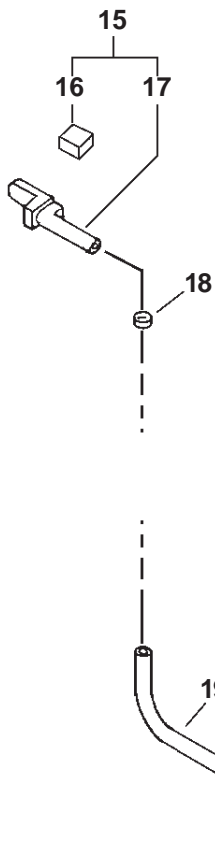

ITEM	PART NUMBER	QTY	DESCRIPTION	REMARKS
1	A356000030	1	VALVE, CHECK	
2	13132839130	1	COVER, VENT	
3	13201004920	1	PIPE, VENT - 3X5X150mm	BULK OPTION: 90014
4	13211539130	1	GROMMET, FUEL	
5	13201239130	1	PIPE, FUEL - 3X6X160mm	BULK OPTION: 90015
6	13201326630	1	CLIP	
7	13120507320	1	FILTER, FUEL	
8	12318139130	1	PUMP, PURGE	
9	13275839130	1	BRACKET, PUMP	
10	13271639130	1	PIPE, RETURN - 2X4X42mm	BULK OPTION: 90018
11	13131239130	1	PIPE, PURGE - 3X5X70mm	BULK OPTION: 90014
12	43600139231	2	CAP, TANK	INCLUDES ITEMS 13-14
13	90072100025	2	O-RING 25	
14	13105119830	2	CLIP, FUEL CAP	
15	43720139131	1	PIPE KIT	INCLUDES ITEM 16-17
16	43724439130	1	PAD, FOAM	
17	43721139133	1	PIPE, OIL	
18	13201326630	1	CLIP	
19	V471000110	1	PIPE - 3X6X115mm	BULK OPTION: 90015
20	V137000010	1	GROMMET	
21	43620502832	1	STRAINER, OIL	
22	90023505012	2	SCREW 5X12	
23	43700239130	1	AUTO-OILER ASY	INCLUDES ITEM 24-30
24	12312715030	1	CLIP	
25	43701938330	1	SPRING	
26	43702437330	1	PLUNGER	
27	43706237330	1	CAP, OIL PUMP	
28	43701537330	1	SPRING	
29	43702937330	1	WASHER	
30	43701639130	1	NEEDLE, ADJUST	
31	90023505012	2	SCREW 5X12	
32	C022000010	1	AUTO-OILER ASY	INCLUDES ITEM 33-39
33	12532715130	1	CLIP	
34	P022010660	1	SPRING	
35	P022010650	1	PLUNGER	
36	P022010640	1	CAP, OIL PUMP	
37	P022010670	1	SPRING	
38	43702937330	1	WASHER	
39	P022010680	1	NEEDLE, ADJUST