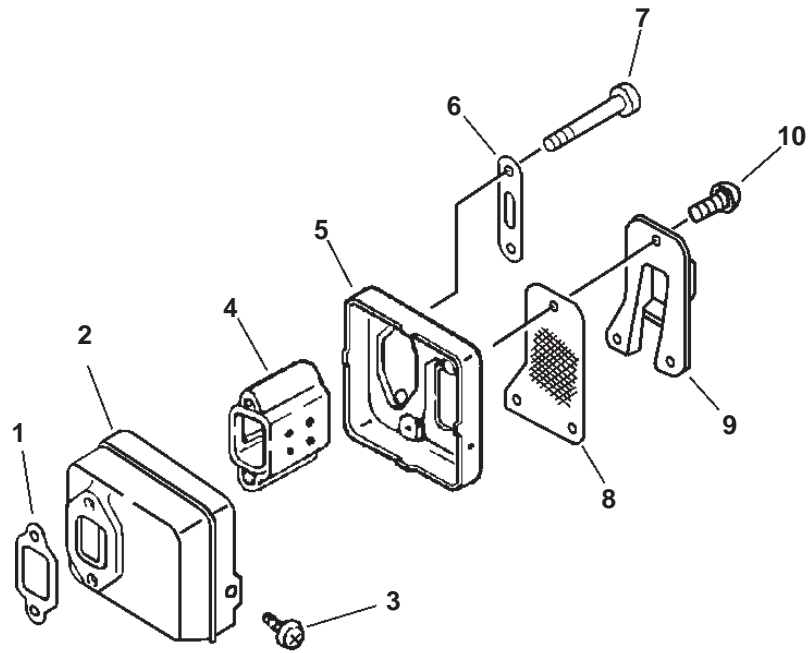

ITEM	PART NUMBER	QTY	DESCRIPTION	REMARKS
1	14551013931	1	GASKET, EXHAUST	
2	14585813931	1	MUFFLER	
3	90025004008	1	SCREW 4X8	
4	14585913930	1	SILENCER	
5	14586135530	1	LID, MUFFLER	
6	14564213930	1	PLATE, EYE	
7	10102313930	2	BOLT, FLANGE	
8	14586213931	1	SCREEN, MUFFLER	
9	14587635530	1	GUIDE, EXHAUST	
10	90025004008	3	SCREW 4X8	
11	13030239134	1	CLEANER LID ASY	INCLUDES ITEMS 12-13
12	13040613932	1	BOLT ASY	INCLUDES ITEMS 13
13	90070000004	1	E-RING 4	
14	13031039131	1	FILTER, AIR	
15	90023805045	2	SCREW 5X45	
16	12901139130	1	PLATE, PREVENT	
17	17851039230	1	ROD, CHOKE	
18	17851539130	1	SHUTTER, CHOKE	
19	17851603930	2	WASHER	
20	V103000021	1	GASKET, INTAKE	
21	90025005018	2	SCREW 5X18	
22	P021000010	1	INSULATOR KIT	
23	V103000120	1	GASKET, INTAKE	
24	13001239130	1	SEAL	
25	A021000230	1	CARBURETOR -- WT-589	
26	A021000760	1	CARBURETOR -- WT-589