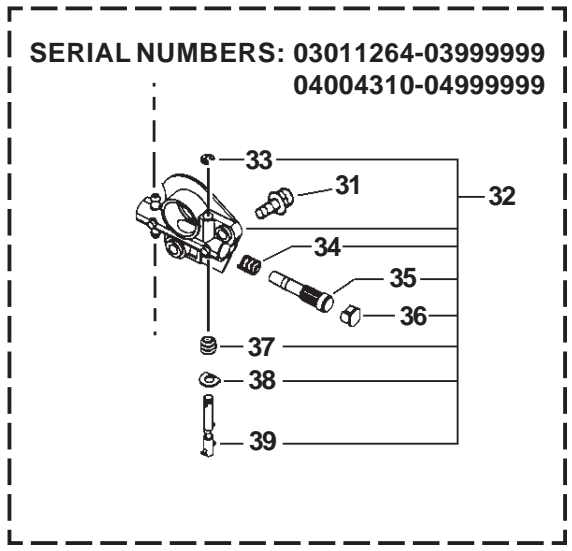

ITEM	PART NUMBER	QTY	DESCRIPTION	REMARKS
1	A356000030	1	VALVE, CHECK	
2	13132839130	1	COVER, VENT	
3	13201004920	1	PIPE, VENT - 3X5X150mm	BULK OPTION: 90014
4	13211539130	1	GROMMET, FUEL	
5	13201239130	1	PIPE, FUEL - 3X6X160mm	BULK OPTION: 90015
6	13201326630	1	CLIP	
7	13120507320	1	FILTER, FUEL	
8	12318139130	1	PUMP, PURGE	
9	13275839130	1	BRACKET, PUMP	
10	13271639130	1	PIPE, RETURN - 2X4X42mm	BULK OPTION: 90018
11	13131239130	1	PIPE, PURGE - 3X5X70mm	BULK OPTION: 90014
12	43600139231	2	CAP, TANK	INCLUDES ITEMS 13-14
13	90072100025	2	O-RING 25	
14	13105119830	2	CLIP, FUEL CAP	
15	43720139131	1	PIPE KIT	INCLUDES ITEM 16-17
16	43724439130	1	PAD, FOAM	
17	43721139133	1	PIPE, OIL	
18	13201326630	1	CLIP	
19	V471000110	1	PIPE - 3X6X115mm	BULK OPTION: 90015
20	V137000010	1	GROMMET	
21	43620502832	1	STRAINER, OIL	
22	90023505012	2	SCREW 5X12	
23	43700239130	1	AUTO-OILER ASY	INCLUDES ITEM 24-30
24	12312715030	1	CLIP	
25	43701938330	1	SPRING	
26	43702437330	1	PLUNGER	
27	43706237330	1	CAP, OIL PUMP	
28	43701537330	1	SPRING	
29	43702937330	1	WASHER	
30	43701639130	1	NEEDLE, ADJUST	
31	90023505012	2	SCREW 5X12	
32	C022000010	1	AUTO-OILER ASY	INCLUDES ITEM 33-39
33	12532715130	1	CLIP	
34	P022010660	1	SPRING	
35	P022010650	1	PLUNGER	
36	P022010640	1	CAP, OIL PUMP	
37	P022010670	1	SPRING	
38	43702937330	1	WASHER	
39	P022010680	1	NEEDLE, ADJUST