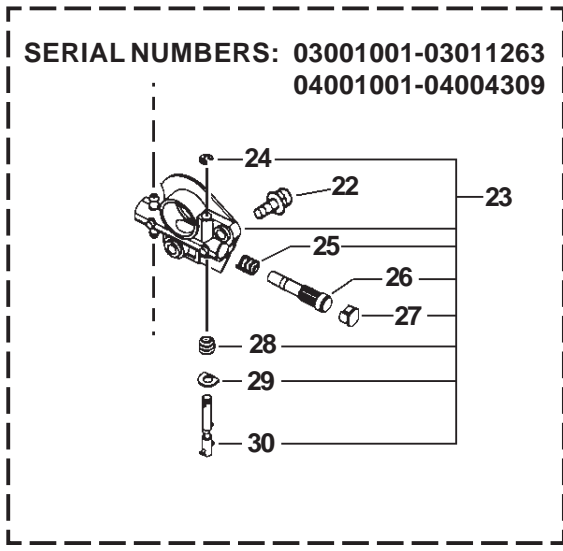

ITEM	PART NUMBER	QTY	DESCRIPTION	REMARKS
1	A356000030	1	VALVE, CHECK	
2	13132839130	1	COVER, VENT	
3	13201004920	1	PIPE, VENT - 3X5X150mm	BULK OPTION: 90014
4	13211539130	1	GROMMET, FUEL	
5	13201239130	1	PIPE, FUEL - 3X6X160mm	BULK OPTION: 90015
6	13201326630	1	CLIP	
7	13120507320	1	FILTER, FUEL	
8	12318139130	1	PUMP, PURGE	
9	13275839130	1	BRACKET, PUMP	
10	13271639130	1	PIPE, RETURN - 2X4X42mm	BULK OPTION: 90018
11	13131239130	1	PIPE, PURGE - 3X5X70mm	BULK OPTION: 90014
12	43600139231	2	CAP, TANK	INCLUDES ITEMS 13-14
13	90072100025	2	O-RING 25	
14	13105119830	2	CLIP, FUEL CAP	
15	43720139131	1	PIPE KIT	INCLUDES ITEM 16-17
16	43724439130	1	PAD, FOAM	
17	43721139133	1	PIPE, OIL	
18	13201326630	1	CLIP	
19	V471000110	1	PIPE - 3X6X115mm	BULK OPTION: 90015
20	V137000010	1	GROMMET	
21	43620502832	1	STRAINER, OIL	
22	90023505012	2	SCREW 5X12	
23	43700239130	1	AUTO-OILER ASY	INCLUDES ITEM 24-30
24	12312715030	1	CLIP	
25	43701938330	1	SPRING	
26	43702437330	1	PLUNGER	
27	43706237330	1	CAP, OIL PUMP	
28	43701537330	1	SPRING	
29	43702937330	1	WASHER	
30	43701639130	1	NEEDLE, ADJUST	
31	90023505012	2	SCREW 5X12	
32	C022000010	1	AUTO-OILER ASY	INCLUDES ITEM 33-39
33	12532715130	1	CLIP	
34	P022010660	1	SPRING	
35	P022010650	1	PLUNGER	
36	P022010640	1	CAP, OIL PUMP	
37	P022010670	1	SPRING	
38	43702937330	1	WASHER	
39	P022010680	1	NEEDLE, ADJUST