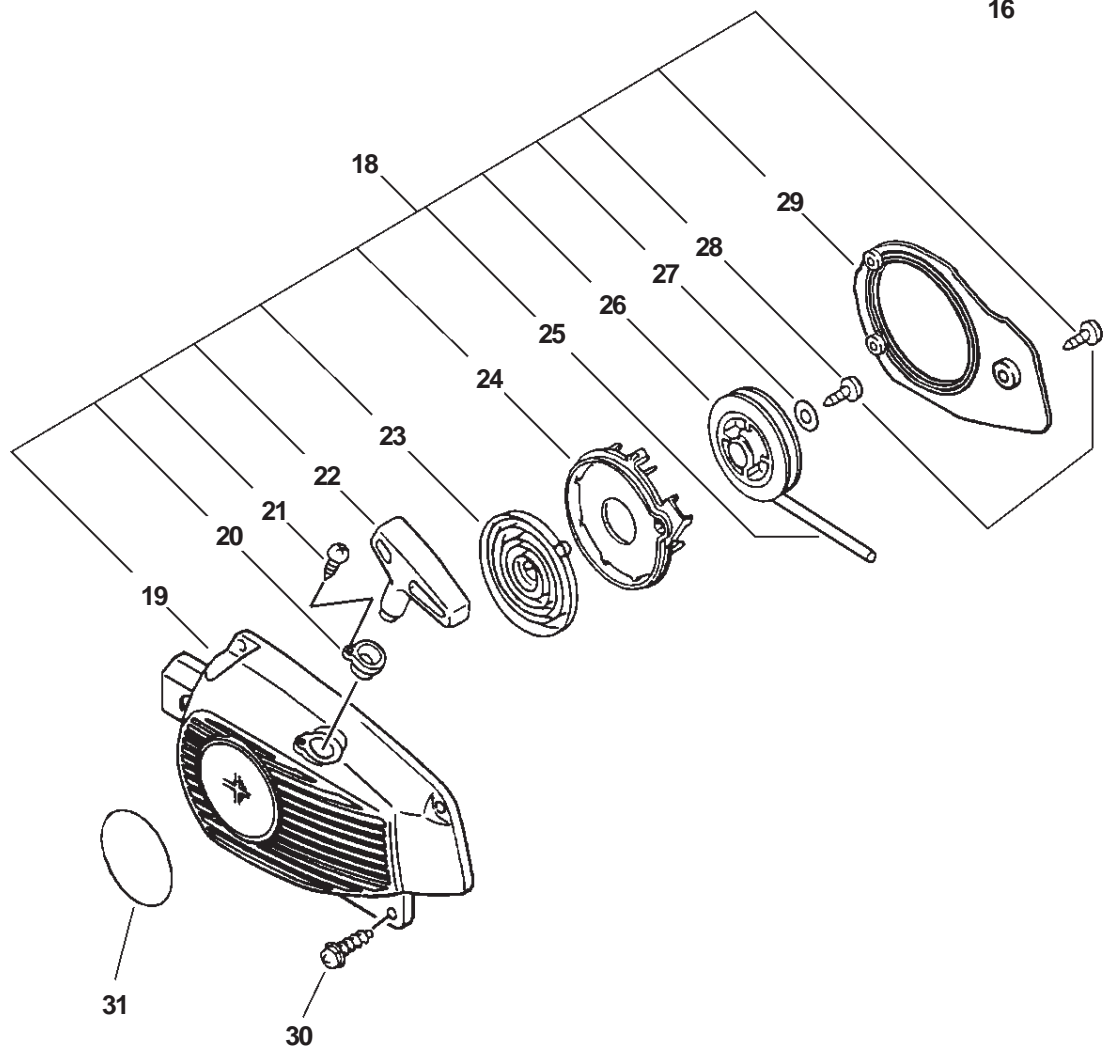

PARTS CATALOG
CHAINSAW

30.1cc

MODEL: SERIAL NUMBERS

CS-300: 03001001-03999999
04001001-04999999

ECHO, INCORPORATED

400 Oakwood Road Lake Zurich, Illinois 60047

WWW.ECHO-USA.COM

ITEM	PART NUMBER	QTY	DESCRIPTION	REMARKS
<u>OPTIONAL ENGINE REPOWER</u>				
1	SB1052	1	SHORT BLOCK	INCLUDES 2-12
2	P021002021	1	CRANKCASE SET	INCLUDES ITEM 3
3	90023805025	4	SCREW 5X25	
4	10000039130	1	PISTON KIT	INCLUDES ITEMS 5-9
5	10001146430	1	RING, PISTON	
6	10001315330	1	PIN, PISTON	
7	10001504630	2	CIRCLIP, PISTON PIN	
8	17501203930	1	BEARING, NEEDLE	
9	10001411520	2	SPACER, PISTON PIN	
10	P021007231	1	CRANKSHAFT ASY	INCLUDES ITEMS 11-12
11	10021338330	2	OIL SEAL	
12	9403536201	2	BEARING, BALL 6201	
13	43706338330	1	GEAR, WORM	
14	10014239130	1	WOODRUFF KEY	
15	90010605016	4	BOLT 5X16	
16	A190000021	1	COVER, ENGINE	
17	43301103931	2	STUD, GUIDE BAR	
18	13033639530	1	PLUG	
19	12902339130	1	GROMMET, IDLE	
20	10403439130	1	PLUG	
21	17881039630	1	GROMMET, CHOKE	
22	43611413930	1	VALVE, CHECK	
23	10402939230	1	COVER - TOP	
24	16391139130	1	PLUG, OILER	
25	90025604016	1	SCREW 4X16	
26	10404439230	1	COVER - BOTTOM	
27	89016739230	1	LABEL, PURGE PUMP	
28	89022839131	1	LABEL, CAUTION	
29	X524000780	1	LABEL, MODEL/CAUTION -- CS-300	
30	89016006361	1	LABEL, HOT	