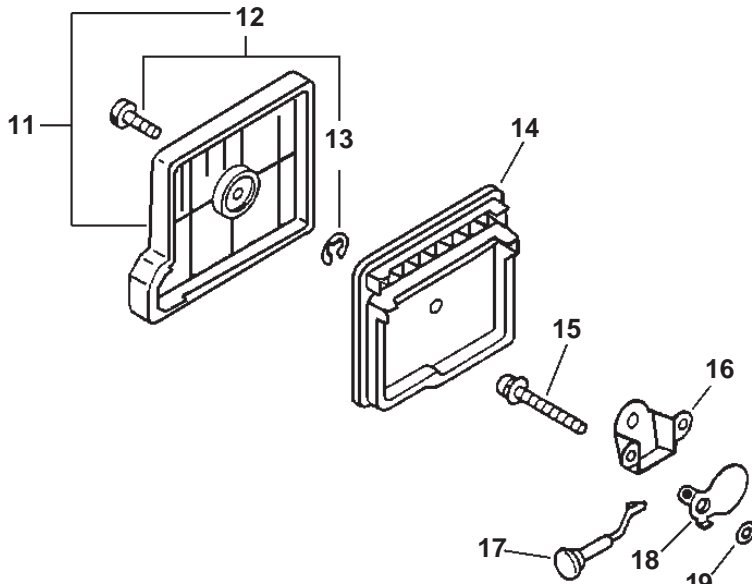

ITEM	PART NUMBER	QTY	DESCRIPTION	REMARKS
1	14551013931	1	GASKET, EXHAUST	
2	14585813931	1	MUFFLER	
3	90025004008	1	SCREW 4X8	
4	14585913930	1	SILENCER	
5	14586135530	1	LID, MUFFLER	
6	14564213930	1	PLATE, EYE	
7	10102313930	2	BOLT, FLANGE	
8	14586213931	1	SCREEN, MUFFLER	
9	14587635530	1	GUIDE, EXHAUST	
10	90025004008	3	SCREW 4X8	
11	13030239134	1	CLEANER LID ASY	INCLUDES ITEMS 12-13
12	13040613932	1	BOLT ASY	INCLUDES ITEMS 13
13	90070000004	1	E-RING 4	
14	13031039131	1	FILTER, AIR	
15	90023805045	2	SCREW 5X45	
16	12901139130	1	PLATE, PREVENT	
17	17851039230	1	ROD, CHOKE	
18	17851539130	1	SHUTTER, CHOKE	
19	17851603930	2	WASHER	
20	V103000021	1	GASKET, INTAKE	
21	90025005018	2	SCREW 5X18	
22	P021000010	1	INSULATOR KIT	
23	V103000120	1	GASKET, INTAKE	
24	13001239130	1	SEAL	
25	A021000230	1	CARBURETOR -- WT-589	
26	A021000760	1	CARBURETOR -- WT-589