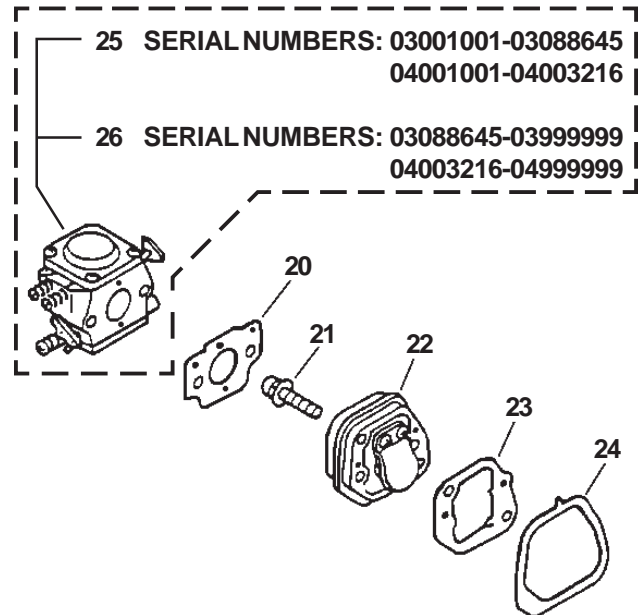

ITEM	PART NUMBER	QTY	DESCRIPTION	REMARKS
1	14551013931	1	GASKET, EXHAUST	
2	14585813931	1	MUFFLER	
3	90025004008	1	SCREW 4X8	
4	14585913930	1	SILENCER	
5	14586135530	1	LID, MUFFLER	
6	14564213930	1	PLATE, EYE	
7	10102313930	2	BOLT, FLANGE	
8	14586213931	1	SCREEN, MUFFLER	
9	14587635530	1	GUIDE, EXHAUST	
10	90025004008	3	SCREW 4X8	
11	13030239134	1	CLEANER LID ASY	INCLUDES ITEMS 12-13
12	13040613932	1	BOLT ASY	INCLUDES ITEMS 13
13	90070000004	1	E-RING 4	
14	13031039131	1	FILTER, AIR	
15	90023805045	2	SCREW 5X45	
16	12901139130	1	PLATE, PREVENT	
17	17851039230	1	ROD, CHOKE	
18	17851539130	1	SHUTTER, CHOKE	
19	17851603930	2	WASHER	
20	V103000021	1	GASKET, INTAKE	
21	90025005018	2	SCREW 5X18	
22	P021000010	1	INSULATOR KIT	
23	V103000120	1	GASKET, INTAKE	
24	13001239130	1	SEAL	
25	A021000230	1	CARBURETOR -- WT-589	
26	A021000760	1	CARBURETOR -- WT-589