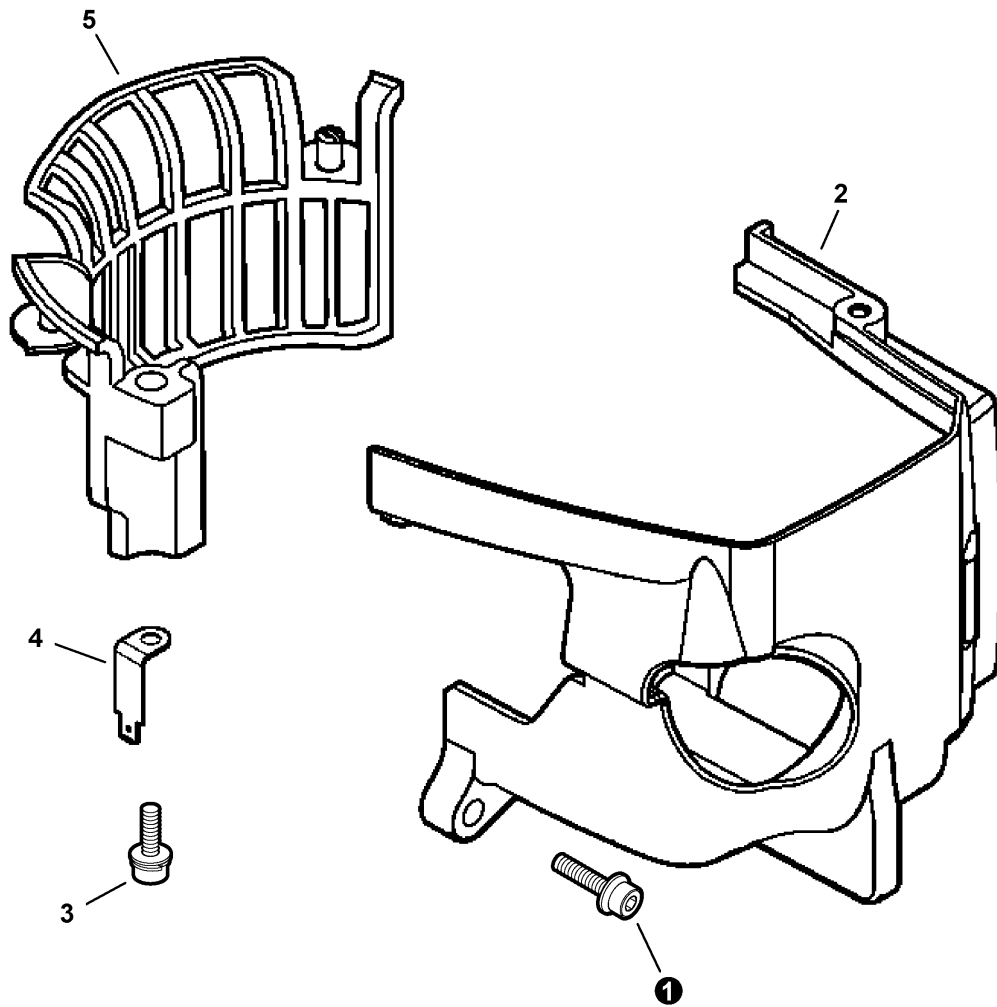

Cortaseto

Engine Cover, Debris Guard
Cubierta del Motor, Protector Contra Residuos

001 0019 VRT

❶	9111005016	1	SCREW - 5X16	TORNILLO - 5X16
2	A160000880	1	COVER, ENGINE	CUBIERTA, MOTOR
3	90016205016	1	SCREW - 5X16	TORNILLO - 5X16
4	C152000410	1	TERMINAL - GROUND	TERMINAL - DE TIERRA
5	A127000170	1	GUARD, DEBRIS	PROTECTOR, RESIDUOS