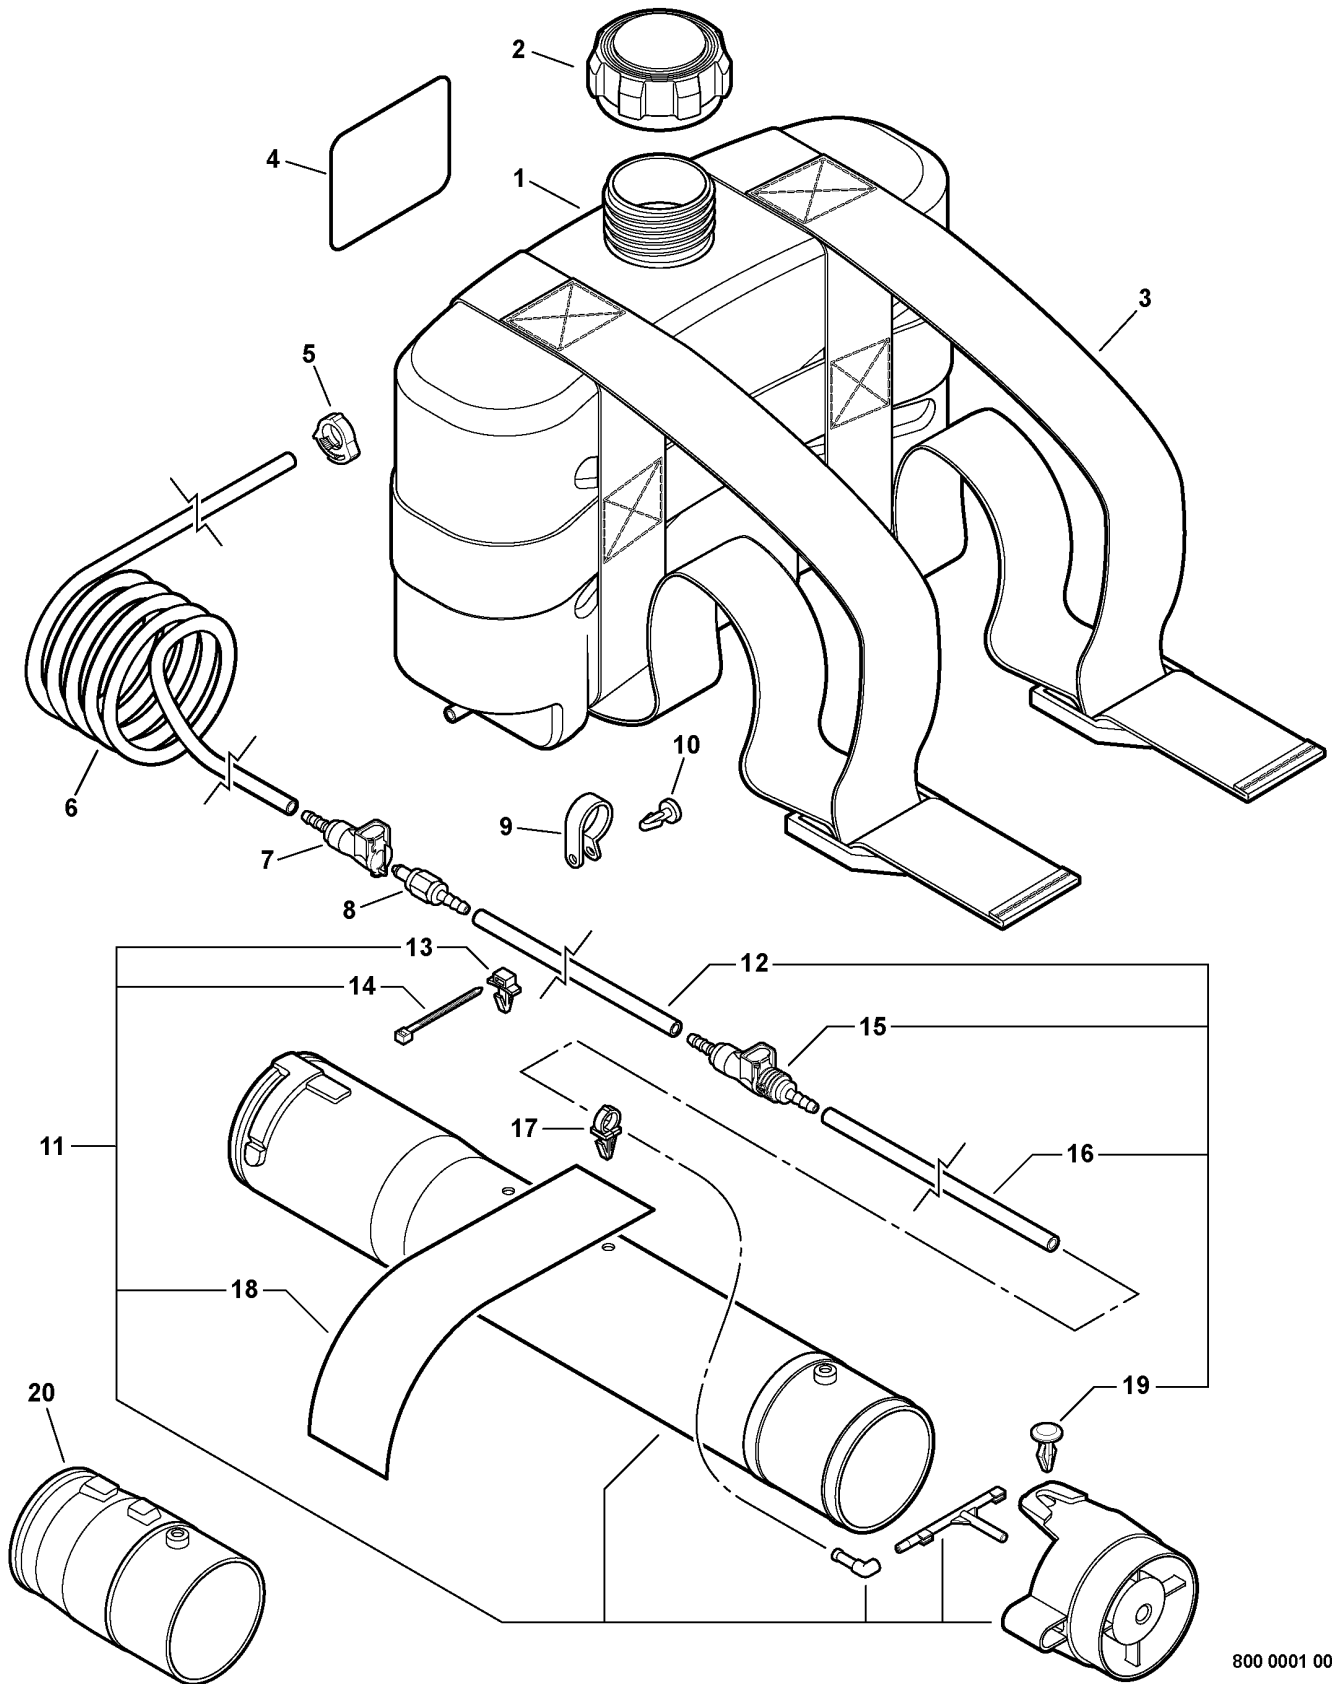

PB-255 Power Blower

PARTS CATALOG
99944200300 Yard
Shield

Accessory

ECHO, INCORPORATED

400 Oakwood Road Lake Zurich, Illinois 60047 USA

WWW.ECHO-USA.COM

800 0001 000

ITEM	PART NUMBER	QTY	DESCRIPTION	REMARKS
1	E110000170	1	TANK, CHEMICAL	
2	E111000090	1	CAP, TANK	
3	C640000000	1	HARNESS, BACKPACK	
4	X547000410	1	LABEL - YARD SHIELD	
5	V495000880	1	HOSE CLAMP	
6	E260000070	1	HOSE, COILED	
7	E231000030	1	COUPLING - FEMALE	
8	E231000040	1	COUPLING - MALE	
9	V490000330	2	CLAMP	
10	V490000340	2	CLIP	
11	99922203893	1	SPRAYER PIPE ASY	INCLUDES ITEMS 12-19
12	E260000090	1	HOSE - 11in.	
13	V490000350	1	CLIP	
14	V495000870	1	TIE STRAP	
15	E265000030	1	VALVE, SHUTOFF	
16	E260000080	1	HOSE - 24in.	
17	V490000360	1	CLIP	
18	X532000710	1	LABEL - OPERATION	
19	V491000120	2	CLIP	
20	99944200315	1	ADAPTER	Use With Locking Collar Model Blowers