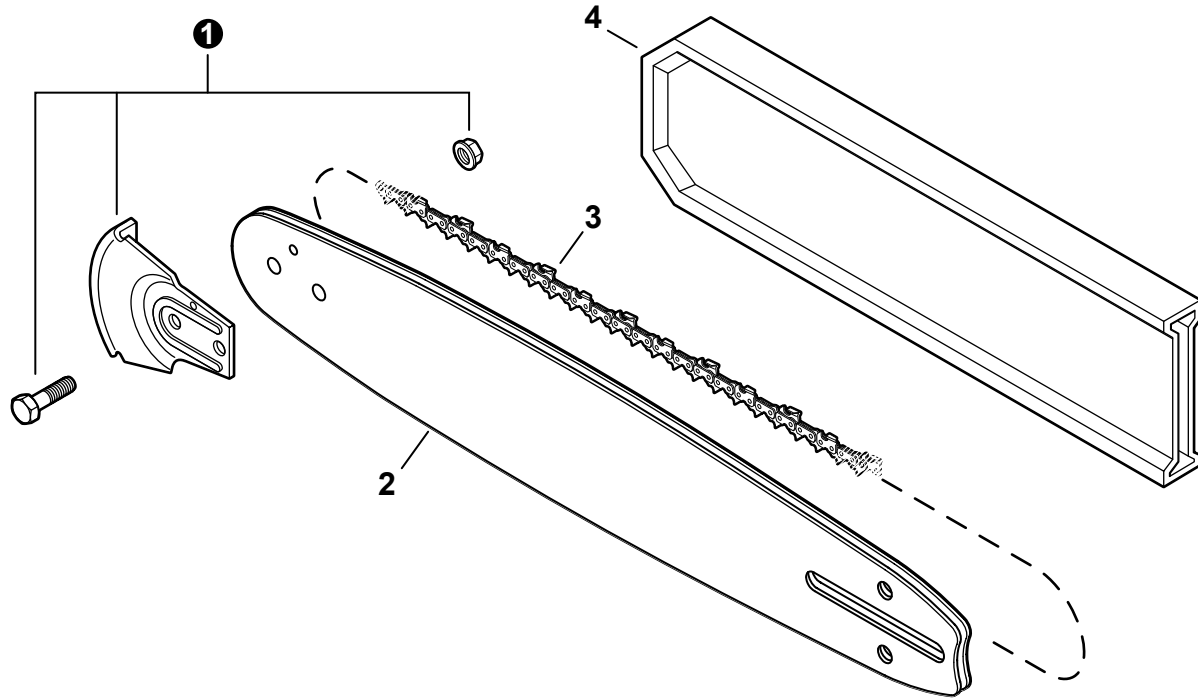

NO.	PART NUMBER	QTY.	DESCRIPTION	DESCRIPCIÓN
1	2894902	1	KICK GUARD KIT	PROTECTORAS DE PUNTA DE BARRA
2	12A0ED3745C	1	GUIDE BAR, 12"	BARRA DE GUÍA 30 CM
2	14A0ES3752C	1	GUIDE BAR, 14"	BARRA DE GUÍA 35 CM
2	16A0ES3757C	1	GUIDE BAR, 16"	BARRA DE GUÍA 40 CM
3	91PX45CQ	1	SAW CHAIN 12"	CADENA 30 CM
3	91PXL45CQ	1	SAW CHAIN 12"	CADENA 30 CM
3	91PXL52CQ	1	SAW CHAIN 14"	CADENA 35 CM
3	91PXL57CQ	1	SAW CHAIN 16"	CADENA 40 CM
4	X490000050	1	SCABBARD 12"	FUNDA 30 CM
4	X490000220	1	SCABBARD 14"	FUNDA 35 CM
4	X490000730	1	SCABBARD 16"	FUNDA 40 CM