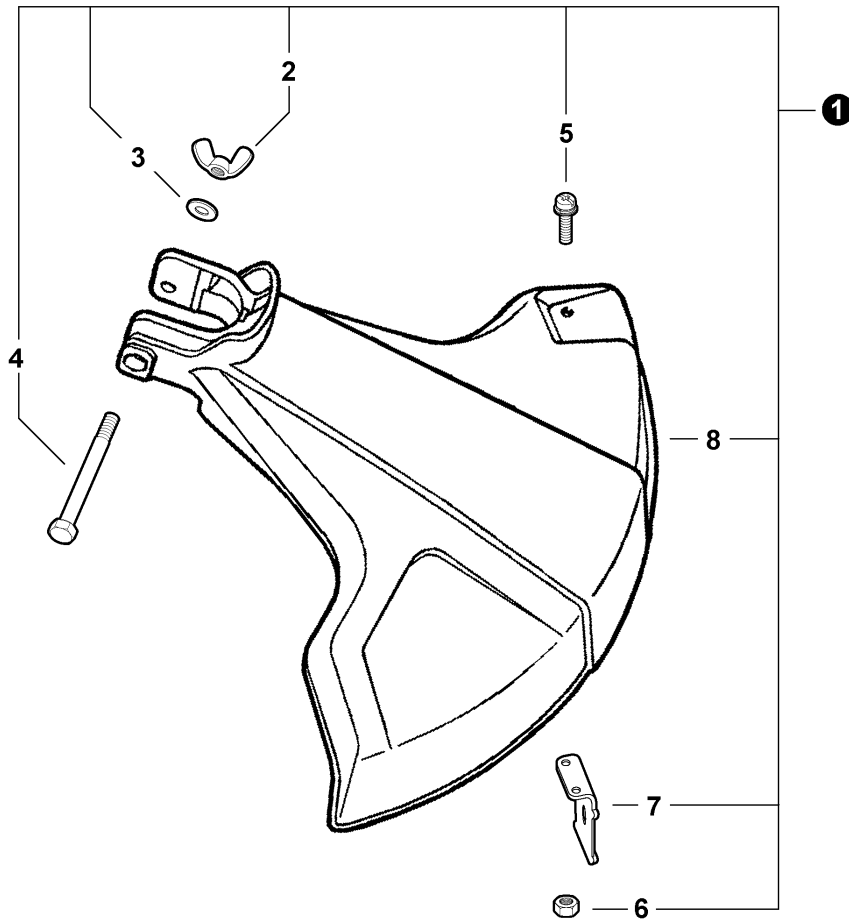

Footnotes

- 1: Included In RePower KIT
- 2: CANADA - Included In RePower TUNE-UP KIT
- 3: CANADA MODELS

SB1061 0000 000

ITEM	PART NUMBER	QTY	DESCRIPTION	REMARKS
1	SB1061	1	SHORT BLOCK -- SB1061	Includes ITEMS 2-18
2	90016205022	4	SCREW - 5X22	
3	A130000341	1	CYLINDER	
4	V100000060	1	GASKET, CYLINDER ¹	Included In GASKET KIT
5	P021001102	1	PISTON KIT	Includes ITEMS 6-9
6	A101000000	2	RING, PISTON	
7	10001311520	1	PIN, PISTON	
8	10001504630	2	RING, RETAINING	
9	10001411520	2	SPACER, PISTON	
10	A011000042	1	CRANKSHAFT ASY	Includes ITEM 11
11	V553000010	1	BEARING, NEEDLE - 8	
12	P021000941	1	CRANKCASE KIT	Includes ITEMS 13-18
13	90016205025	4	SCREW - 5X25	
14	10021305530	1	SEAL, OIL	
15	90080036001	2	BEARING, BALL - 6001	
16	90070200028	1	RING, RETAINING - 28	
17	10024255930	1	GASKET, CRANKCASE ¹	Included In GASKET KIT
18	10021228230	1	SEAL, OIL	
19	-----	1	SHIELD, EXHAUST ¹	Included In GASKET KIT
20	-----	1	GASKET, INTAKE ¹	Included In GASKET KIT
21	-----	1	GASKET, INTAKE ¹	Included In GASKET KIT

Footnotes

¹: Included In GASKET KIT

034 0002 000

ITEM	PART NUMBER	QTY	DESCRIPTION	REMARKS
1	69900452730	1	DEBRIS SHIELD KIT	Includes ITEMS 2-8
2	90003300008	1	WINGNUT - 1/4-20	
3	90003500008	1	WASHER - 1/4"	
4	90001708064	1	BOLT - 1/4-20 X 2"	
5	90023805016	2	SCREW - 5X16	
6	90050000005	2	NUT - 5	
7	69901644330	1	KNIFE, TRIMMER LINE	
8	69901044330	1	SHIELD, DEBRIS - PLASTIC	