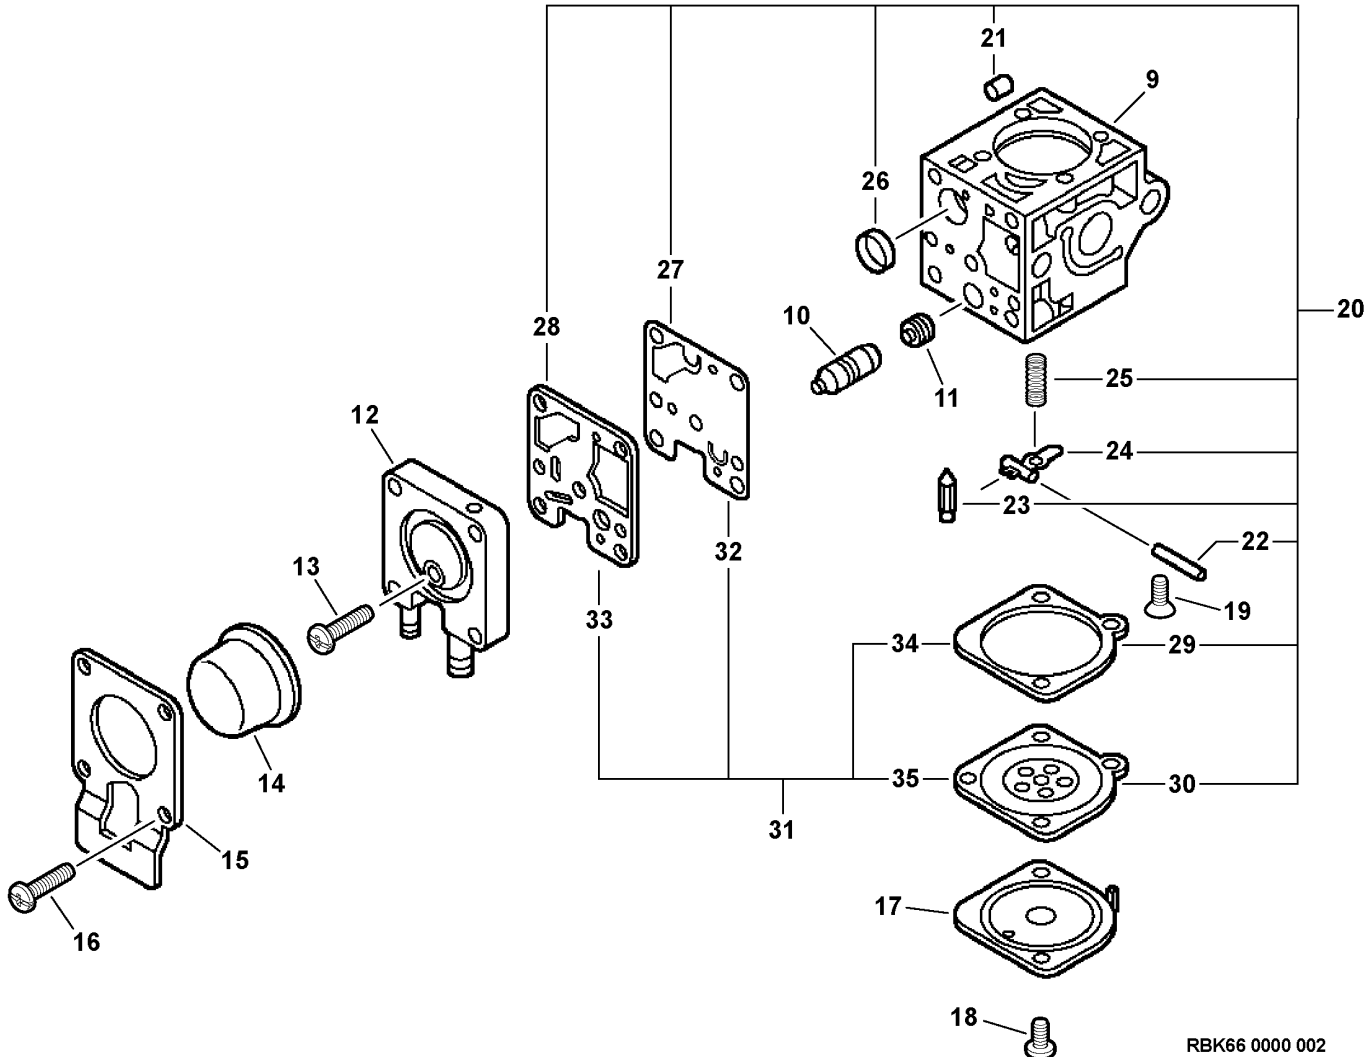

RBK66 0000 002

ITEM	PART NUMBER	QTY	DESCRIPTION	REMARKS
	A021000380	1	CARBURETOR -- RB-K66	
1	P005000690	1	ROTOR COVER ASY	
2	P005000120	1	NUT	
3	12534413931	3	SCREW	
4	P005000700	1	SCREW, CABLE ADJUST	
5	P005000180	1	SWIVEL	
6	P005000190	1	RING, RETAINING	
7	P005000100	1	SCREW, IDLE ADJUST	
8	P005000280	1	O-RING	
9	-----	1	BODY, CARBURETOR¹	
10	P005000370	1	PLUG KIT	
11	P005000570	1	JET	
12	P005000530	1	BASE, PURGE	
13	P005000270	1	SCREW, PURGE BASE	
14	12538108660	1	BULB, PURGE	
15	P005000250	1	RETAINER, PURGE BULB	
16	12531061830	4	SCREW, PURGE BULB RETAINER	
17	12534252130	1	COVER, METERING	
18	12534452130	2	SCREW	
19	12533942030	1	SCREW, METERING LEVER PIN	
20	P005000950	1	REPAIR KIT	INCLUDES ITEMS 21-30
21	P005001000	1	GUIDE, ROLLER	
22	-----	1	PIN, METERING LEVER	
23	-----	1	VALVE, INLET NEEDLE	
24	-----	1	LEVER, METERING	
25	-----	1	SPRING, METERING LEVER	
26	-----	1	STRAINER	
27	-----	1	DIAPHRAGM, PUMP	
28	-----	1	GASKET, PUMP	
29	-----	1	GASKET, DIAPHRAGM	
30	-----	1	DIAPHRAGM, METERING	
31	P005000550	1	DIAPHRAGM/GASKET KIT	INCLUDES ITEMS 32-35
32	-----	1	DIAPHRAGM, PUMP	
33	-----	1	GASKET, PUMP	
34	-----	1	GASKET, DIAPHRAGM	
35	-----	1	DIAPHRAGM, METERING	

Footnotes

1: NOT AVAILABLE SEPARATELY