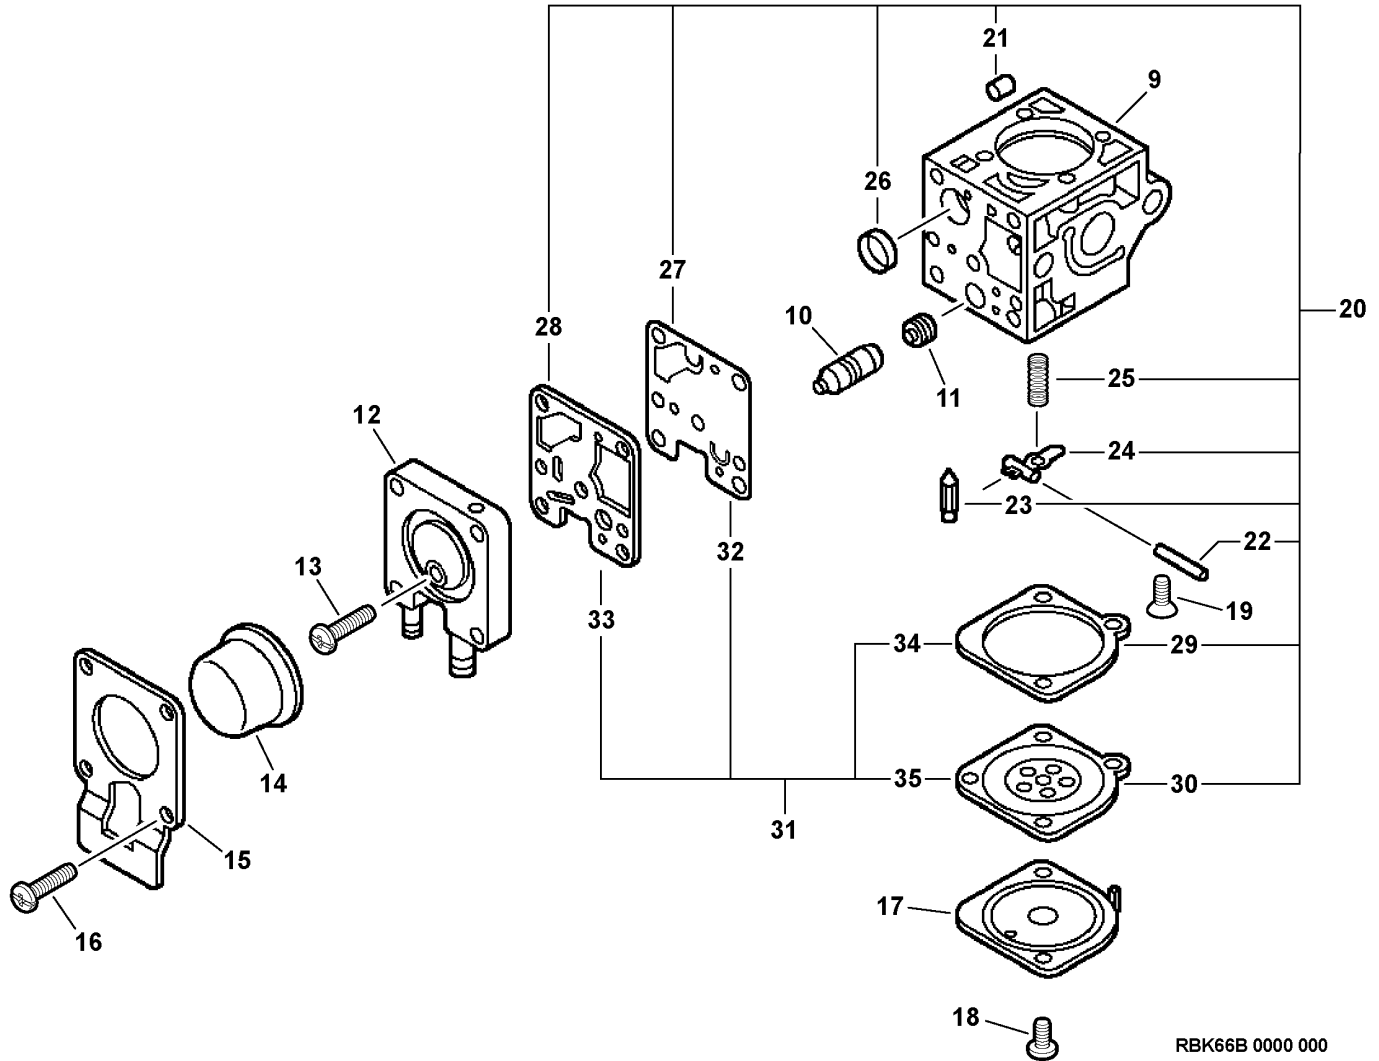

RBK66B 0000 000

ITEM	PART NUMBER	QTY	DESCRIPTION	REMARKS
	A021000382	1	CARBURETOR -- RB-K66B	
1	P005000690	1	ROTOR COVER ASY	
2	P005000120	1	NUT	
3	12534413931	3	SCREW	
4	P005000700	1	SCREW, CABLE ADJUST	
5	P005000180	1	SWIVEL	
6	P005000190	1	RING, RETAINING	
7	P005000100	1	SCREW, IDLE ADJUST	
8	P005000280	1	O-RING	
9	-----	1	BODY, CARBURETOR¹	
10	P005000370	1	PLUG KIT	
11	P005000570	1	JET	
12	P005000930	1	BASE, PURGE	
13	P005000270	1	SCREW, PURGE BASE	
14	12538108660	1	BULB, PURGE	
15	P005000250	1	RETAINER, PURGE BULB	
16	12531061830	4	SCREW, PURGE BULB RETAINER	
17	12534252130	1	COVER, METERING	
18	12534452130	2	SCREW	
19	12533942030	1	SCREW, METERING LEVER PIN	
20	P005000950	1	REPAIR KIT	INCLUDES ITEMS 21-30
21	P005001000	1	GUIDE, ROLLER	
22	-----	1	PIN, METERING LEVER	
23	-----	1	VALVE, INLET NEEDLE	
24	-----	1	LEVER, METERING	
25	-----	1	SPRING, METERING LEVER	
26	-----	1	STRAINER	
27	-----	1	DIAPHRAGM, PUMP	
28	-----	1	GASKET, PUMP	
29	-----	1	GASKET, DIAPHRAGM	
30	-----	1	DIAPHRAGM, METERING	
31	P005000550	1	DIAPHRAGM/GASKET KIT	INCLUDES ITEMS 32-35
32	-----	1	DIAPHRAGM, PUMP	
33	-----	1	GASKET, PUMP	
34	-----	1	GASKET, DIAPHRAGM	
35	-----	1	DIAPHRAGM, METERING	

Footnotes

1: NOT AVAILABLE SEPARATELY