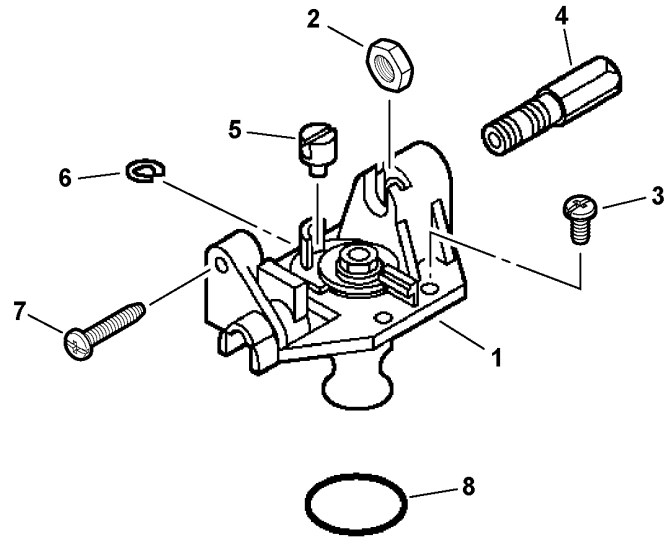

RBK70 0000 000

ITEM	PART NUMBER	QTY	DESCRIPTION	REMARKS
	A021000720	1	CARBURETOR -- RB-K70	
1	P005001230	1	ROTOR COVER ASY	
2	P005000120	1	NUT	
3	12534413931	3	SCREW	
4	P005000700	1	SCREW, CABLE ADJUST	
5	P005001240	1	SWIVEL	
6	P005000190	1	RING, RETAINING	
7	P005000100	1	SCREW, IDLE ADJUST	
8	P005000280	1	O-RING	
9	-----	1	BODY, CARBURETOR¹	
10	P005001270	1	CAP, LIMITER	
11	P005001260	1	NEEDLE - HIGH SPEED	
12	P005000930	1	BASE, PURGE	
13	P005000270	1	SCREW, PURGE BASE	
14	12538108660	1	BULB, PURGE	
15	P005000250	1	RETAINER, PURGE BULB	
16	12531061830	4	SCREW, PURGE BULB RETAINER	
17	12534252130	1	COVER, METERING	
18	12534452130	2	SCREW	
19	12533942030	1	SCREW, METERING LEVER PIN	
20	P005000950	1	REPAIR KIT	INCLUDES ITEMS 21-30
21	P005001000	1	GUIDE, ROLLER	
22	-----	1	PIN, METERING LEVER	
23	-----	1	VALVE, INLET NEEDLE	
24	-----	1	LEVER, METERING	
25	-----	1	SPRING	
26	-----	1	STRAINER	
27	-----	1	DIAPHRAGM, PUMP	
28	-----	1	GASKET, PUMP	
29	-----	1	GASKET, DIAPHRAGM	
30	-----	1	DIAPHRAGM, METERING	
31	P005000550	1	DIAPHRAGM/GASKET KIT	INCLUDES ITEMS 32-35
32	-----	1	DIAPHRAGM, PUMP	
33	-----	1	GASKET, PUMP	
34	-----	1	GASKET, DIAPHRAGM	
35	-----	1	DIAPHRAGM, METERING	

Footnotes

1: NOT AVAILABLE SEPARATELY