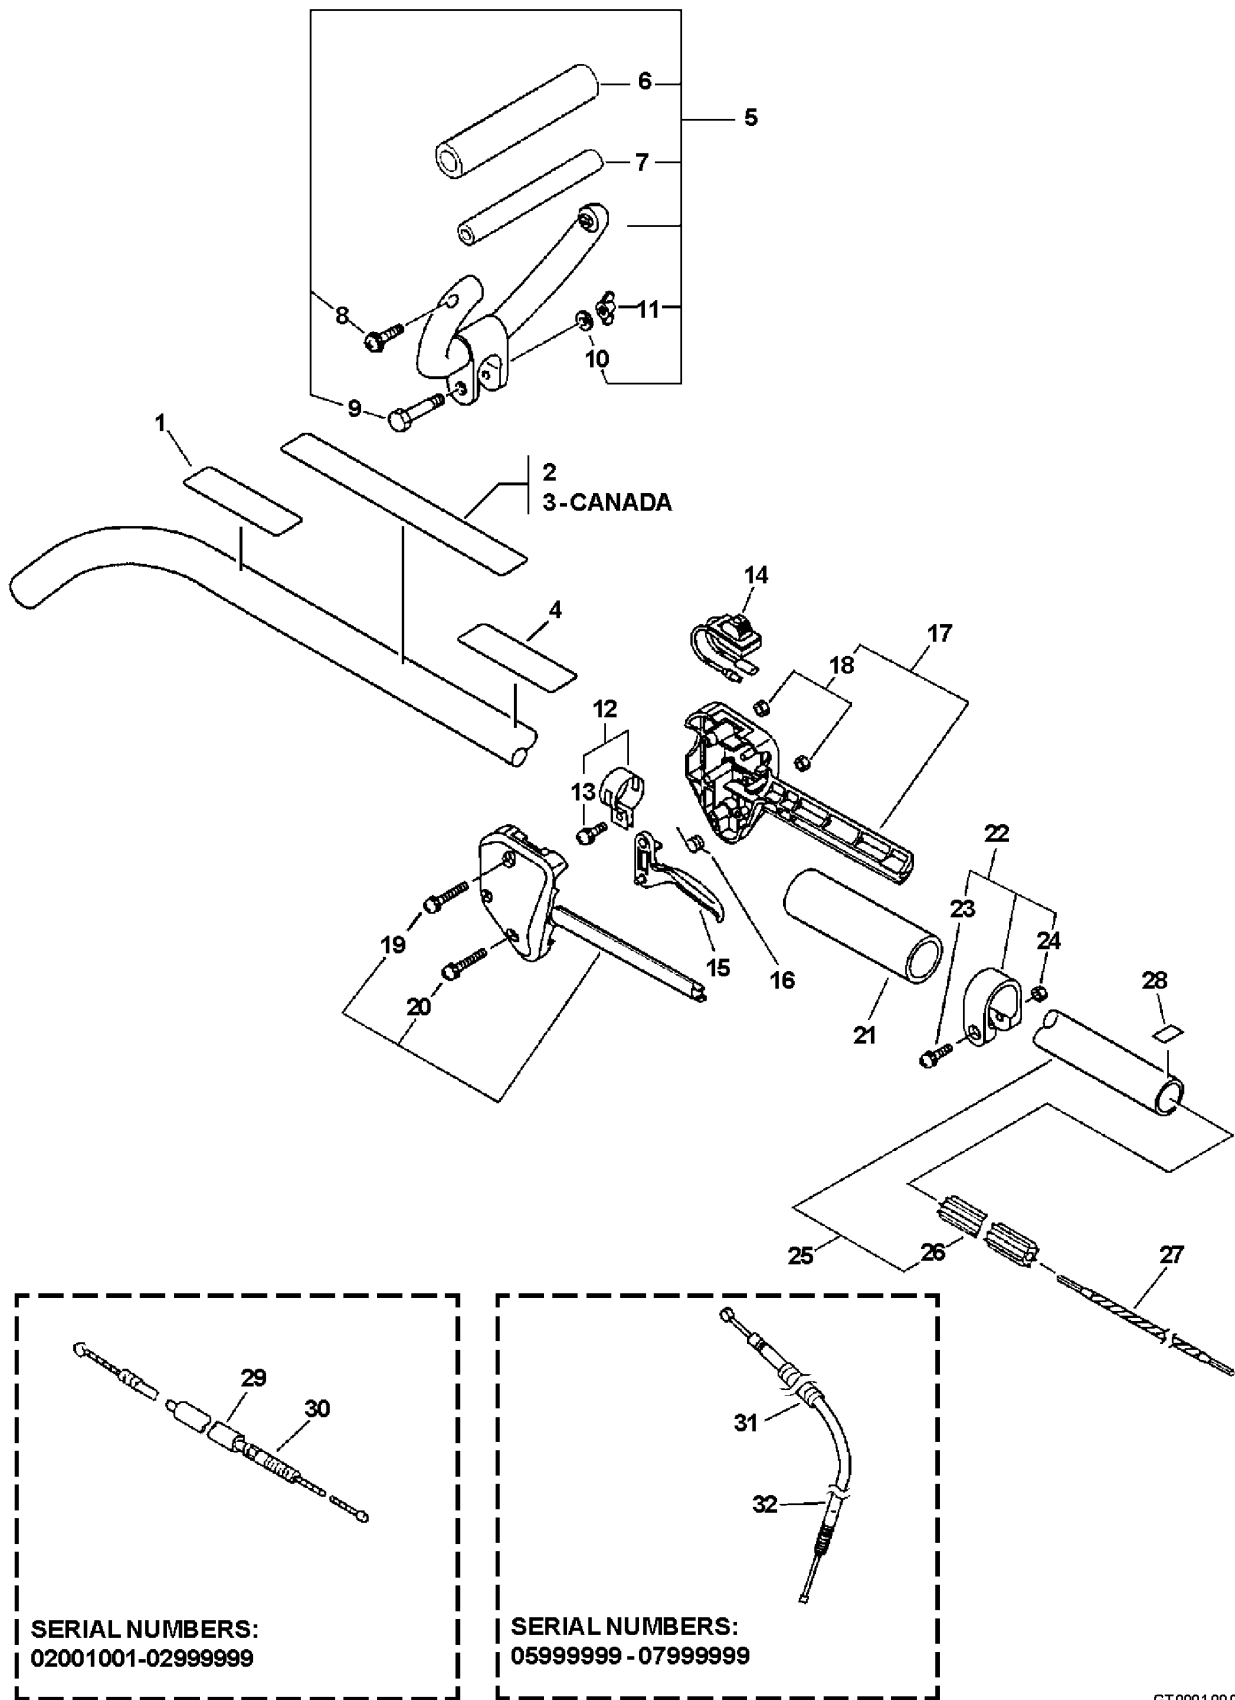

Part Number Index.....40

Part Description Index.....41

This Page Intentionally Left Blank

001 0016 000

ITEM	PART NUMBER	QTY	DESCRIPTION	REMARKS
1	9111005016	1	SCREW - 5X16	
2	A162000000	1	GUARD, TOP	
3	V353000020	1	COLLAR - 5	
4	A160000040	1	COVER, ENGINE - GRAY	
5	A160000060	1	COVER, ENGINE - ORANGE	
6	90010605012	2	SCREW - 5X12	
7	A320000003	1	COVER, EXHAUST	

Footnotes

¹: Included In GASKET KIT

034 0002 000

ITEM	PART NUMBER	QTY	DESCRIPTION	REMARKS
1	69900452730	1	DEBRIS SHIELD KIT	Includes ITEMS 2-8
2	90003300008	1	WINGNUT - 1/4-20	
3	90003500008	1	WASHER - 1/4"	
4	90001708064	1	BOLT - 1/4-20 X 2"	
5	90023805016	2	SCREW - 5X16	
6	90050000005	2	NUT - 5	
7	69901644330	1	KNIFE, TRIMMER LINE	
8	69901044330	1	SHIELD, DEBRIS - PLASTIC	

032 0006 00B

ITEM	PART NUMBER	QTY	DESCRIPTION	REMARKS
1	V805000170	1	SCREW - 5X25	
2	V804000040	1	SCREW - 4X10	
3	90060500004	1	LOCKWASHER - 4	
4	90060000004	1	WASHER	
5	C056000011	1	GEAR CASE ASY	Includes ITEMS 6-11
6	C535000240	1	PLATE, ADAPTER - UPPER	
7	90070200030	1	RING, RETAINING - 30	
8	90081106200	1	BEARING, BALL - 6200	
9	C534000341	1	GEAR, SHAFT	
10	9406006200	1	BEARING, BALL - 6200	
11	C530000030	1	CASE, GEAR	