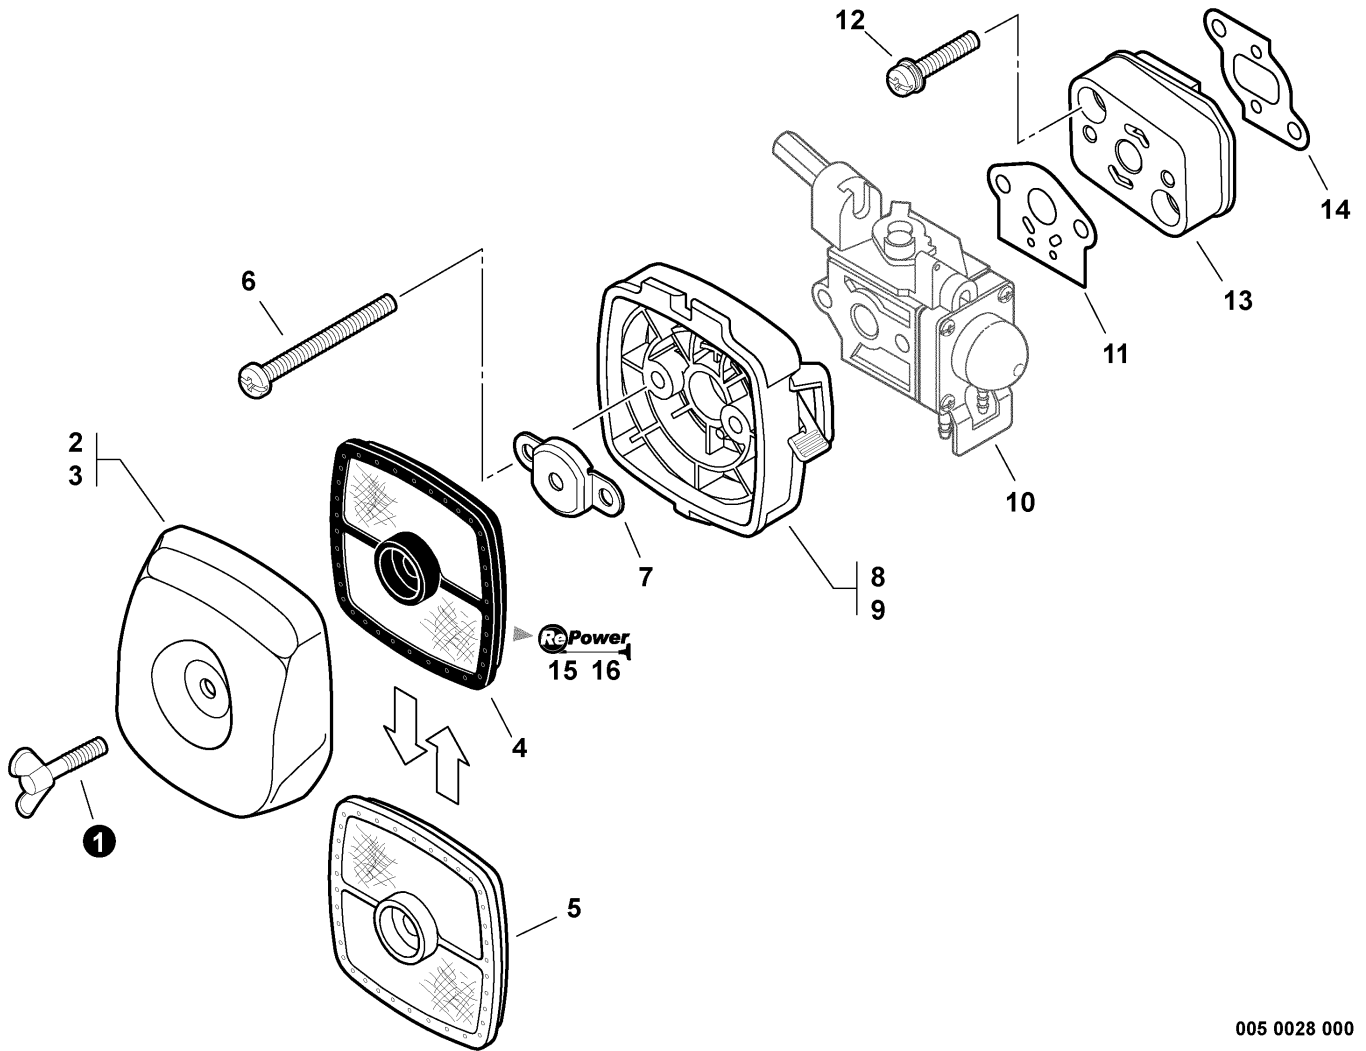

Part Number Index.....40

Part Description Index.....41

This Page Intentionally Left Blank

001 0016 000

ITEM	PART NUMBER	QTY	DESCRIPTION	REMARKS
1	9111005016	1	SCREW - 5X16	
2	A162000000	1	GUARD, TOP	
3	V353000020	1	COLLAR - 5	
4	A160000040	1	COVER, ENGINE - GRAY	
5	A160000060	1	COVER, ENGINE - ORANGE	
6	90010605012	2	SCREW - 5X12	
7	A320000003	1	COVER, EXHAUST	

005 0028 000

ITEM	PART NUMBER	QTY	DESCRIPTION	REMARKS
1	21041752730	1	THUMBSCREW	
2	13031306563	1	COVER, AIR CLEANER - GRAY	
3	13031305863	1	COVER, AIR CLEANER - BLACK	
4	A226001410	1	FILTER, AIR - DOUBLE LAYER ¹	Included In RePower KIT
5	13031054130	1	FILTER, AIR - SINGLE LAYER ²	OPTIONAL
6	90024205060	2	SCREW - 5X60	
7	12901152730	1	PLATE, PREVENT	
8	P021000991	1	CASE, AIR CLEANER - GRAY	
9	P021004480	1	CASE, AIR CLEANER - BLACK	
10	-----	1	CARBURETOR ³	See Carburetor Diagram For Details
11	13001013410	1	GASKET, INTAKE ⁴	Included In GASKET KIT
12	90016205025	2	SCREW - 5X25	
13	13001756431	1	INSULATOR, INTAKE	
14	13001055930	1	GASKET, INTAKE ⁴	Included In GASKET KIT
15	90074C		RePower TUNE-UP KIT ⁵	CANADA MODELS
15	90074		RePower TUNE-UP KIT	
16	90008		RePower FILTER KIT	