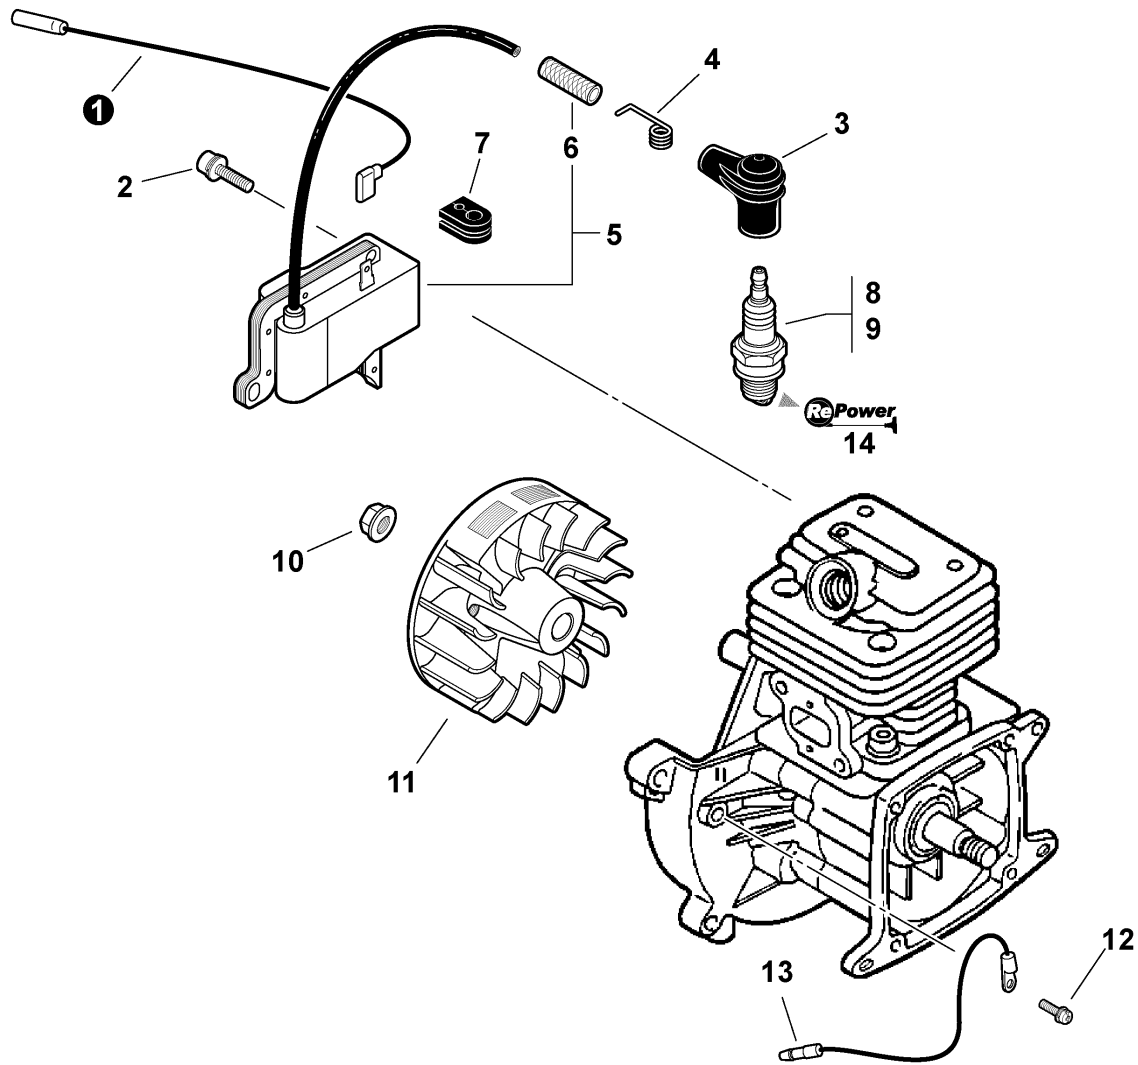

007 0028 000

ITEM	PART NUMBER	QTY	DESCRIPTION	REMARKS
1	16201056430	1	LEAD - IGNITION	
2	90016205016	2	SCREW - 5X16	
3	15901203433	1	CAP, SPARK PLUG	
4	15901103432	1	TERMINAL, SPARK PLUG CAP	
5	P021003910	1	COIL, IGNITION	Includes ITEM 5
6	V475002200	1	TUBE, INSULATOR	
7	15611240630	1	GROMMET	
8	15901019830	1	SPARK PLUG -- BPM-8Y¹	Included In RePower KIT
9	A425000000	1	SPARK PLUG -- BPMR-8Y²	CANADA - Included In RePower TUNE-UP KIT
10	90051500008	1	NUT - 8 -- FLANGE	
11	A409000130	1	FLYWHEEL	
12	90024205010	1	SCREW - 5X10	
13	16201452930	1	LEAD - GROUND	
14	90074C		RePower TUNE-UP KIT³	CANADA MODELS
14	90074		RePower TUNE-UP KIT	

Footnotes

- 1: Included In RePower KIT
- 2: CANADA - Included In RePower TUNE-UP KIT
- 3: CANADA MODELS