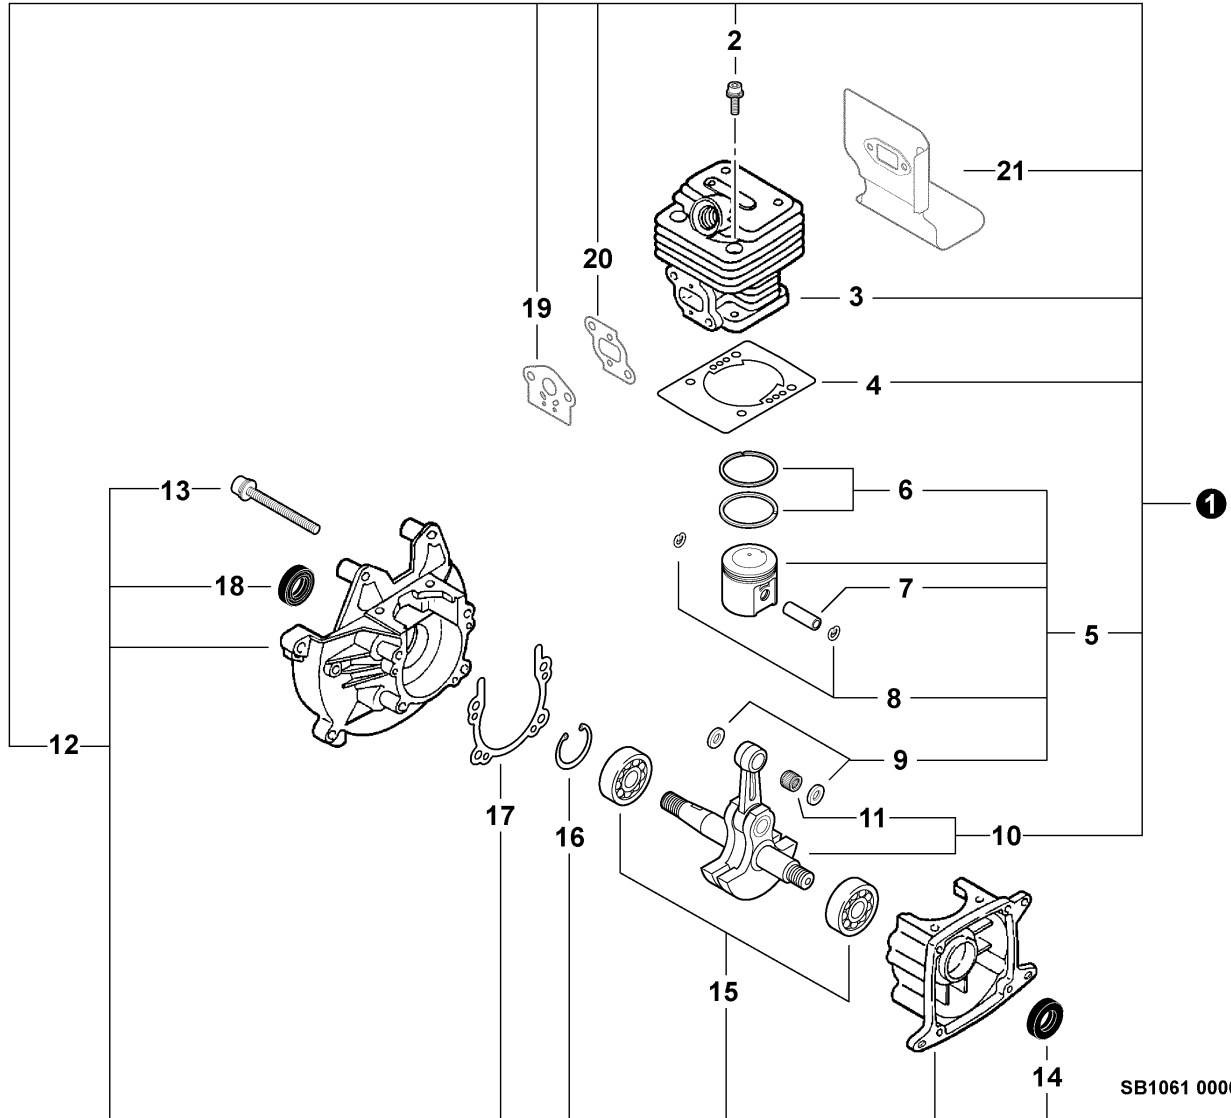

This Page Intentionally Left Blank

007 0028 000

ITEM	PART NUMBER	QTY	DESCRIPTION	REMARKS
1	16201056430	1	LEAD - IGNITION	
2	90016205016	2	SCREW - 5X16	
3	15901203433	1	CAP, SPARK PLUG	
4	15901103432	1	TERMINAL, SPARK PLUG CAP	
5	P021003910	1	COIL, IGNITION	Includes ITEM 5
6	V475002200	1	TUBE, INSULATOR	
7	15611240630	1	GROMMET	
8	15901019830	1	SPARK PLUG -- BPM-8Y ¹	Included In RePower KIT
9	A425000000	1	SPARK PLUG -- BPMR-8Y ²	CANADA - Included In RePower TUNE-UP KIT
10	90051500008	1	NUT - 8 -- FLANGE	
11	A409000130	1	FLYWHEEL	
12	90024205010	1	SCREW - 5X10	
13	16201452930	1	LEAD - GROUND	
14	90074C		RePower TUNE-UP KIT ³	CANADA MODELS
14	90074		RePower TUNE-UP KIT	

Footnotes

- 1: Included In RePower KIT
- 2: CANADA - Included In RePower TUNE-UP KIT
- 3: CANADA MODELS

SB1061 0000 000

ITEM	PART NUMBER	QTY	DESCRIPTION	REMARKS
1	SB1061	1	SHORT BLOCK -- SB1061	Includes ITEMS 2-18
2	90016205022	4	SCREW - 5X22	
3	A130000341	1	CYLINDER	
4	V100000060	1	GASKET, CYLINDER ¹	Included In GASKET KIT
5	P021001102	1	PISTON KIT	Includes ITEMS 6-9
6	A101000000	2	RING, PISTON	
7	10001311520	1	PIN, PISTON	
8	10001504630	2	RING, RETAINING	
9	10001411520	2	SPACER, PISTON	
10	A011000042	1	CRANKSHAFT ASY	Includes ITEM 11
11	V553000010	1	BEARING, NEEDLE - 8	
12	P021000941	1	CRANKCASE KIT	Includes ITEMS 13-18
13	90016205025	4	SCREW - 5X25	
14	10021305530	1	SEAL, OIL	
15	90080036001	2	BEARING, BALL - 6001	
16	90070200028	1	RING, RETAINING - 28	
17	10024255930	1	GASKET, CRANKCASE ¹	Included In GASKET KIT
18	10021228230	1	SEAL, OIL	
19	-----	1	SHIELD, EXHAUST ¹	Included In GASKET KIT
20	-----	1	GASKET, INTAKE ¹	Included In GASKET KIT
21	-----	1	GASKET, INTAKE ¹	Included In GASKET KIT