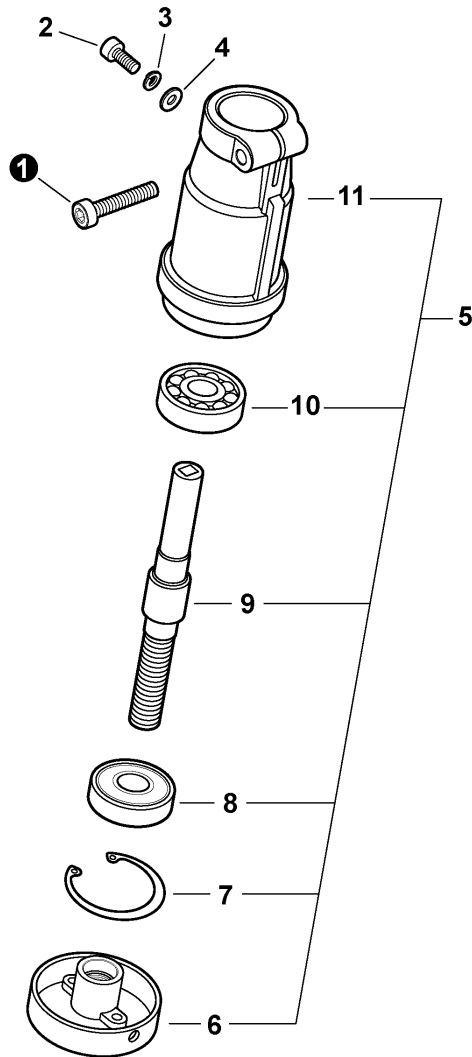

032 0006 00B

ITEM	PART NUMBER	QTY	DESCRIPTION	REMARKS
1	V805000170	1	SCREW - 5X25	
2	V804000040	1	SCREW - 4X10	
3	90060500004	1	LOCKWASHER - 4	
4	90060000004	1	WASHER	
5	C056000011	1	GEAR CASE ASY	Includes ITEMS 6-11
6	C535000240	1	PLATE, ADAPTER - UPPER	
7	90070200030	1	RING, RETAINING - 30	
8	90081106200	1	BEARING, BALL - 6200	
9	C534000341	1	GEAR, SHAFT	
10	9406006200	1	BEARING, BALL - 6200	
11	C530000030	1	CASE, GEAR