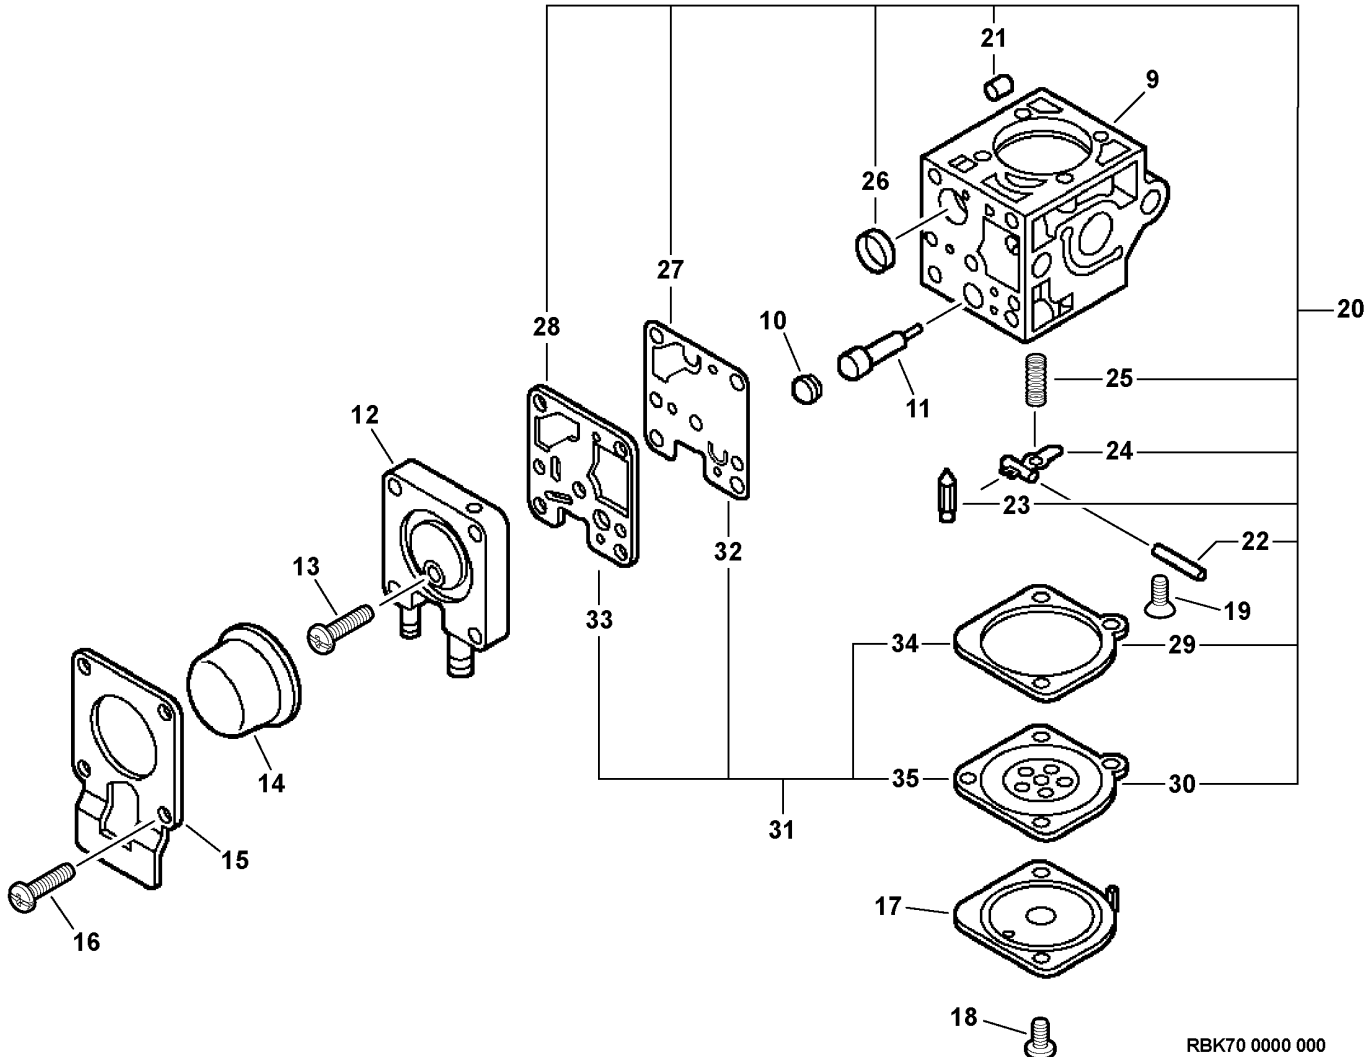

RBK70 0000 000

ITEM	PART NUMBER	QTY	DESCRIPTION	REMARKS
	A021000720	1	CARBURETOR -- RB-K70	
1	P005001230	1	ROTOR COVER ASY	
2	P005000120	1	NUT	
3	12534413931	3	SCREW	
4	P005000700	1	SCREW, CABLE ADJUST	
5	P005001240	1	SWIVEL	
6	P005000190	1	RING, RETAINING	
7	P005000100	1	SCREW, IDLE ADJUST	
8	P005000280	1	O-RING	
9	-----	1	BODY, CARBURETOR¹	
10	P005001270	1	CAP, LIMITER	
11	P005001260	1	NEEDLE - HIGH SPEED	
12	P005000930	1	BASE, PURGE	
13	P005000270	1	SCREW, PURGE BASE	
14	12538108660	1	BULB, PURGE	
15	P005000250	1	RETAINER, PURGE BULB	
16	12531061830	4	SCREW, PURGE BULB RETAINER	
17	12534252130	1	COVER, METERING	
18	12534452130	2	SCREW	
19	12533942030	1	SCREW, METERING LEVER PIN	
20	P005000950	1	REPAIR KIT	INCLUDES ITEMS 21-30
21	P005001000	1	GUIDE, ROLLER	
22	-----	1	PIN, METERING LEVER	
23	-----	1	VALVE, INLET NEEDLE	
24	-----	1	LEVER, METERING	
25	-----	1	SPRING	
26	-----	1	STRAINER	
27	-----	1	DIAPHRAGM, PUMP	
28	-----	1	GASKET, PUMP	
29	-----	1	GASKET, DIAPHRAGM	
30	-----	1	DIAPHRAGM, METERING	
31	P005000550	1	DIAPHRAGM/GASKET KIT	INCLUDES ITEMS 32-35
32	-----	1	DIAPHRAGM, PUMP	
33	-----	1	GASKET, PUMP	
34	-----	1	GASKET, DIAPHRAGM	
35	-----	1	DIAPHRAGM, METERING	

Footnotes

1: NOT AVAILABLE SEPARATELY