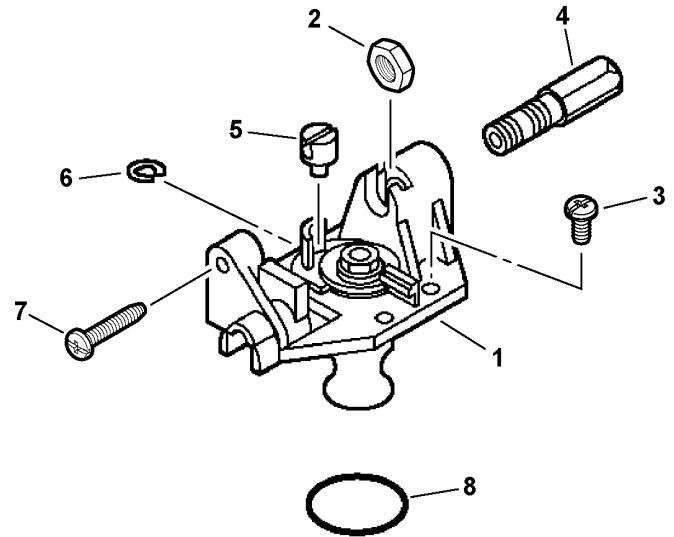

RBK66B 0000 000

ITEM	PART NUMBER	QTY	DESCRIPTION	REMARKS
	A021000382	1	CARBURETOR -- RB-K66B	
1	P005000690	1	ROTOR COVER ASY	
2	P005000120	1	NUT	
3	12534413931	3	SCREW	
4	P005000700	1	SCREW, CABLE ADJUST	
5	P005000180	1	SWIVEL	
6	P005000190	1	RING, RETAINING	
7	P005000100	1	SCREW, IDLE ADJUST	
8	P005000280	1	O-RING	
9	-----	1	BODY, CARBURETOR¹	
10	P005000370	1	PLUG KIT	
11	P005000570	1	JET	
12	P005000930	1	BASE, PURGE	
13	P005000270	1	SCREW, PURGE BASE	
14	12538108660	1	BULB, PURGE	
15	P005000250	1	RETAINER, PURGE BULB	
16	12531061830	4	SCREW, PURGE BULB RETAINER	
17	12534252130	1	COVER, METERING	
18	12534452130	2	SCREW	
19	12533942030	1	SCREW, METERING LEVER PIN	
20	P005000950	1	REPAIR KIT	INCLUDES ITEMS 21-30
21	P005001000	1	GUIDE, ROLLER	
22	-----	1	PIN, METERING LEVER	
23	-----	1	VALVE, INLET NEEDLE	
24	-----	1	LEVER, METERING	
25	-----	1	SPRING, METERING LEVER	
26	-----	1	STRAINER	
27	-----	1	DIAPHRAGM, PUMP	
28	-----	1	GASKET, PUMP	
29	-----	1	GASKET, DIAPHRAGM	
30	-----	1	DIAPHRAGM, METERING	
31	P005000550	1	DIAPHRAGM/GASKET KIT	INCLUDES ITEMS 32-35
32	-----	1	DIAPHRAGM, PUMP	
33	-----	1	GASKET, PUMP	
34	-----	1	GASKET, DIAPHRAGM	
35	-----	1	DIAPHRAGM, METERING	

Footnotes

1: NOT AVAILABLE SEPARATELY