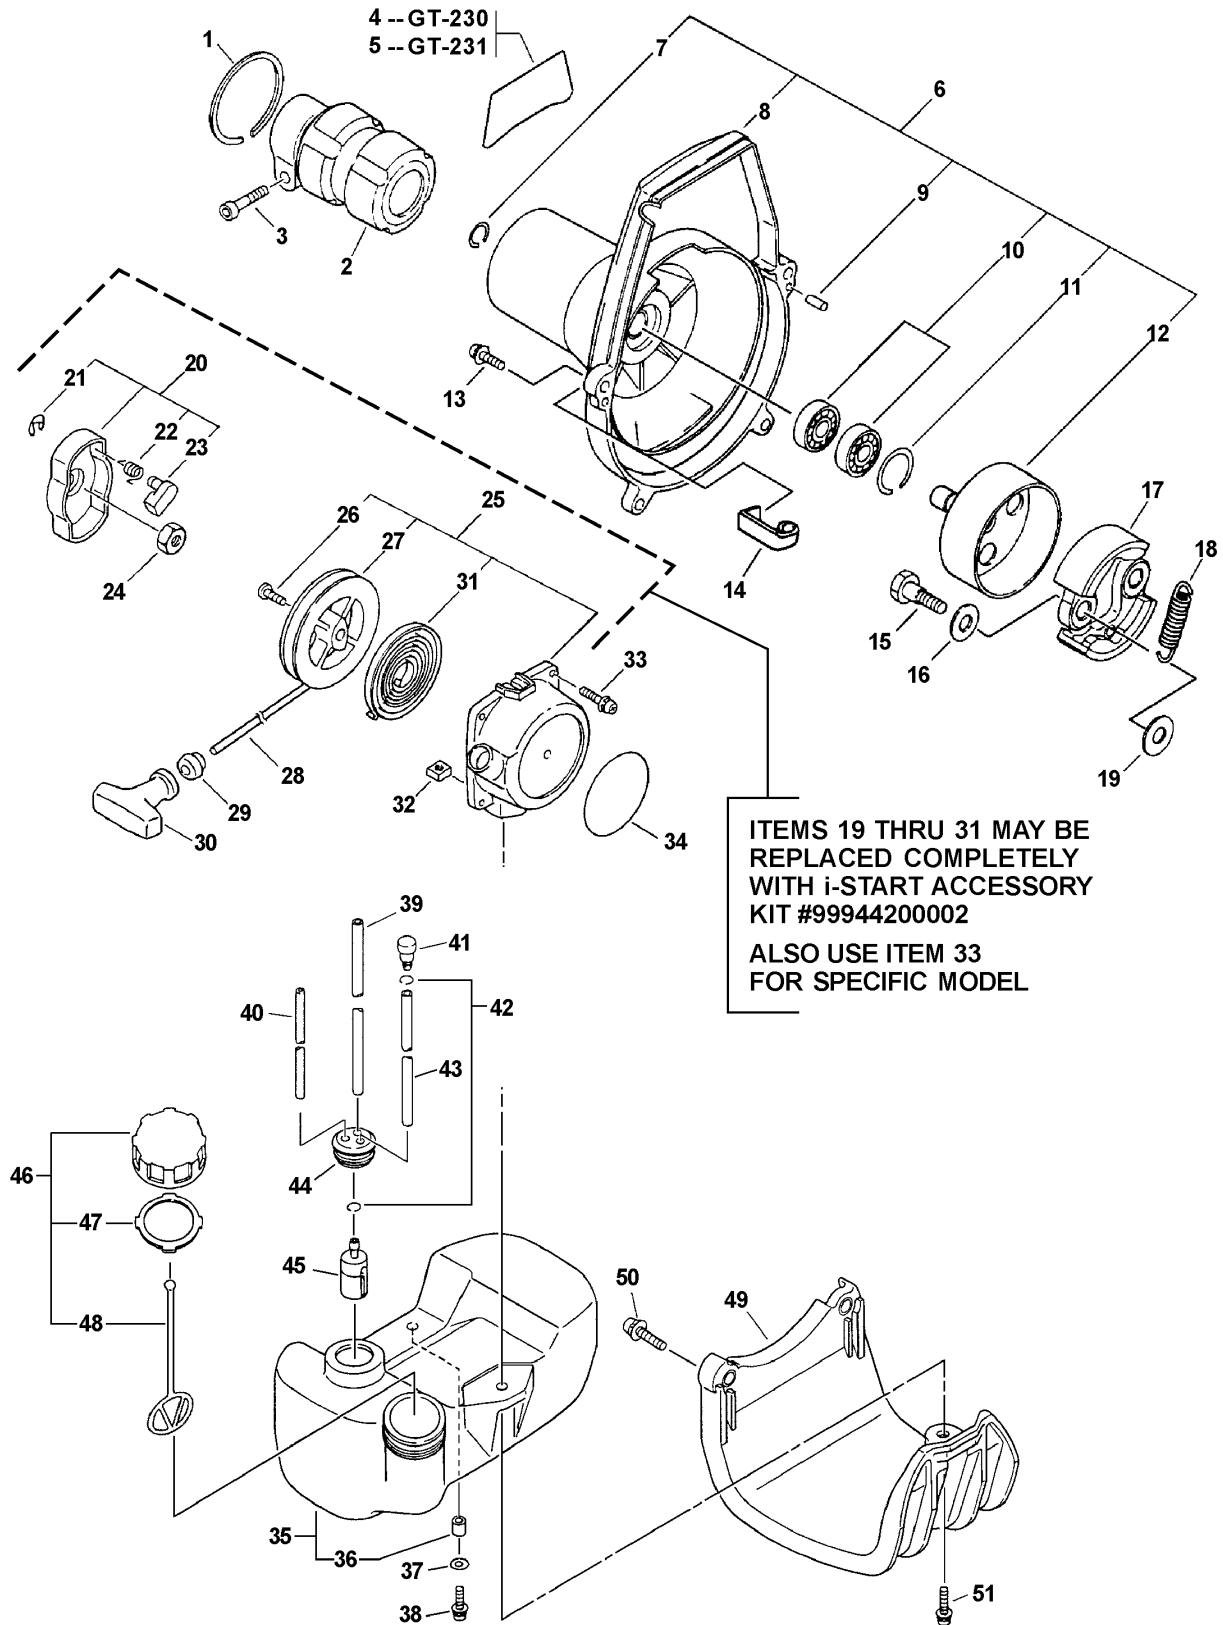

ITEM	PART NUMBER	QTY	DESCRIPTION	REMARKS
1	90070200042	1	RING, RETAINING - 42	
2	A575000010	1	HOLDER, MAIN PIPE	
3	90016205028	1	SCREW - 5X28	
4	X503003070	1	LABEL - MODEL -- GT-230	
5	X503001130	1	LABEL - MODEL -- GT-231	
6	P021001410	1	FAN CASE ASY - GRAY	INCLUDES ITEMS 7-12
7	90070100012	1	RING, RETAINING - 12	
8	A172000030	1	CASE, FAN - GRAY	
9	V622000020	2	PIN, DOWEL	
10	90080796001	2	BEARING, BALL - 6001	
11	90070200028	1	RING, RETAINING - 28	
12	A556000030	1	DRUM, CLUTCH	
13	90016205018	2	SCREW - 5X18	
14	17811106230	1	CLAMP	
15	17504656030	2	BOLT, CLUTCH	
16	17504956030	2	WASHER - SPRING	
17	A553000010	2	SHOE, CLUTCH	
18	V451000090	1	SPRING, CLUTCH	
19	17504805530	2	WASHER - 6	
20	A052000030	1	STARTER PAWL ASY	INCLUDES ITEMS 21-23
21	90070000004	1	RING, RETAINING - 4	
22	17723440630	1	SPRING, RETURN	
23	17721840630	1	PAWL, STARTER	
24	90050200008	1	NUT - 8	
25	17720055931	1	STARTER ASY	INCLUDES ITEMS 26-31
26	17723644330	1	SCREW	
27	17721540630	1	REEL, ROPE	
28	17722603930	1	ROPE, STARTER - 3.5X850¹	RePower BULK OPTION: 99944445000
29	17722742030	1	GUIDE, ROPE	
30	17722827030	1	GRIP, STARTER	
31	17722040630	1	SPRING, REWIND	
32	90056500005	1	NUT - 5 -- SQUARE	
33	90016204012	4	SCREW - 4X12	
34	89011849130	1	LABEL - ECHO	
35	13100555931	1	TANK, FUEL	INCLUDES ITEM 36
36	13104528230	2	SLEEVE	
37	90060300005	2	WASHER - 5	
38	90016205016	2	SCREW - 5X16	
39	13201052030	1	PIPE - 3X6X170 -- BLACK²	RePower BULK OPTION: 90015
40	13201256030	1	PIPE - 3X6X80 -- CLEAR³	RePower BULK OPTION: 90017
41	A356000030	1	VENT ASY	
42	13201326630	2	CLIP - 6.5	
43	V471000110	1	PIPE - 3X6X115 -- BLACK²	RePower BULK OPTION: 90015
44	13211555930	1	GROMMET	
45	13120519831	1	FILTER, FUEL	
46	13100455530	1	CAP ASY - ORANGE	INCLUDES ITEM 47-48
47	13101655830	1	GASKET	
48	13105156030	1	CONNECTOR, CAP	
49	30511057733	1	GUARD, FUEL TANK	
50	90016205022	2	SCREW - 5X22	
51	90024405020	1	SCREW - 5X20	
52	99944200002		STARTER ASY