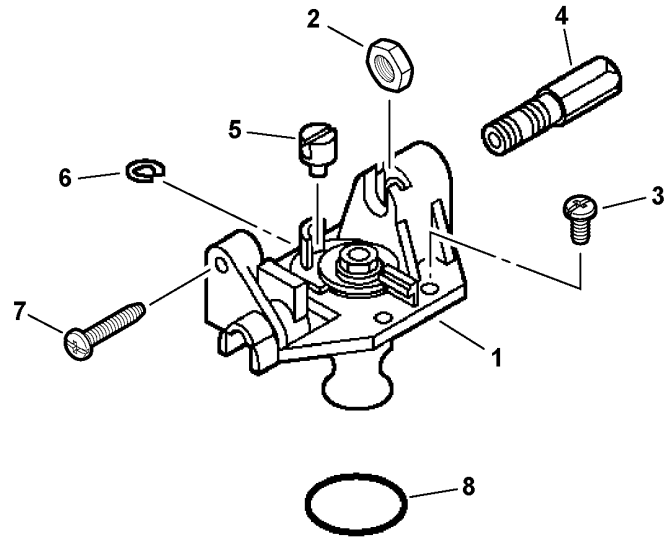

RBK66 0000 002

ITEM	PART NUMBER	QTY	DESCRIPTION	REMARKS
	A021000380	1	CARBURETOR -- RB-K66	
1	P005000690	1	ROTOR COVER ASY	
2	P005000120	1	NUT	
3	12534413931	3	SCREW	
4	P005000700	1	SCREW, CABLE ADJUST	
5	P005000180	1	SWIVEL	
6	P005000190	1	RING, RETAINING	
7	P005000100	1	SCREW, IDLE ADJUST	
8	P005000280	1	O-RING	
9	-----	1	BODY, CARBURETOR¹	
10	P005000370	1	PLUG KIT	
11	P005000570	1	JET	
12	P005000530	1	BASE, PURGE	
13	P005000270	1	SCREW, PURGE BASE	
14	12538108660	1	BULB, PURGE	
15	P005000250	1	RETAINER, PURGE BULB	
16	12531061830	4	SCREW, PURGE BULB RETAINER	
17	12534252130	1	COVER, METERING	
18	12534452130	2	SCREW	
19	12533942030	1	SCREW, METERING LEVER PIN	
20	P005000950	1	REPAIR KIT	INCLUDES ITEMS 21-30
21	P005001000	1	GUIDE, ROLLER	
22	-----	1	PIN, METERING LEVER	
23	-----	1	VALVE, INLET NEEDLE	
24	-----	1	LEVER, METERING	
25	-----	1	SPRING, METERING LEVER	
26	-----	1	STRAINER	
27	-----	1	DIAPHRAGM, PUMP	
28	-----	1	GASKET, PUMP	
29	-----	1	GASKET, DIAPHRAGM	
30	-----	1	DIAPHRAGM, METERING	
31	P005000550	1	DIAPHRAGM/GASKET KIT	INCLUDES ITEMS 32-35
32	-----	1	DIAPHRAGM, PUMP	
33	-----	1	GASKET, PUMP	
34	-----	1	GASKET, DIAPHRAGM	
35	-----	1	DIAPHRAGM, METERING	

Footnotes

1: NOT AVAILABLE SEPARATELY