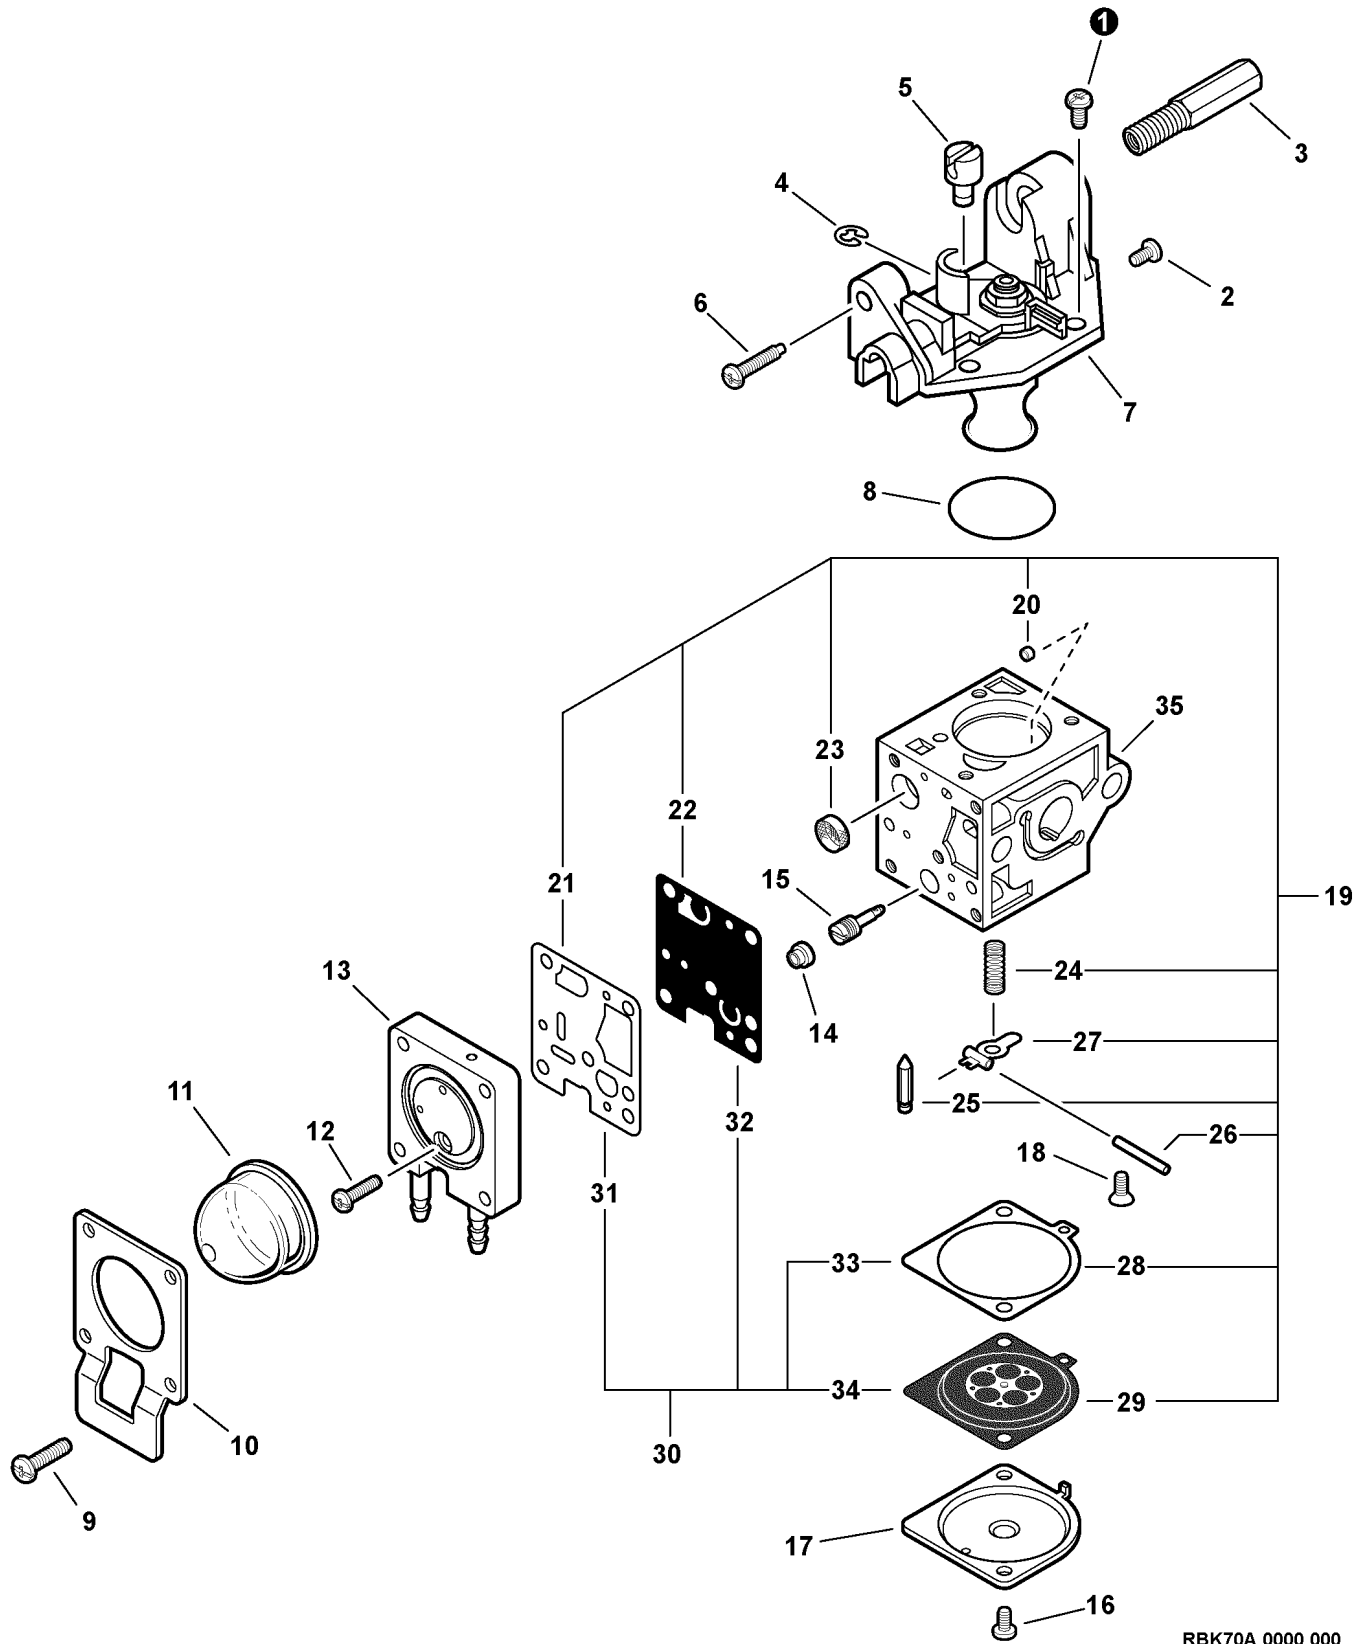

RBK70A 0000 000

ITEM	PART NUMBER	QTY	DESCRIPTION	REMARKS
	A021000721	1	CARBURETOR -- RB-K70A	
1	12534413931	3	SCREW	
2	12534452130	1	SCREW	
3	P005001330	1	SCREW, CABLE ADJUST	
4	P005000190	1	RING, RETAINING	
5	P005001240	1	SWIVEL	
6	P005000100	1	SCREW, IDLE ADJUST	
7	P005001620	1	ROTOR COVER ASY	
8	P005000280	1	O-RING	
9	12531061830	4	SCREW, PURGE BULB RETAINER	
10	P005000250	1	RETAINER, PURGE BULB	
11	12538108660	1	BULB, PURGE	
12	P005000270	1	SCREW, PURGE BASE	
13	P005000930	1	BASE, PURGE	
14	P005001270	1	CAP, LIMITER	
15	P005001260	1	NEEDLE - HIGH SPEED	
16	12534452130	2	SCREW	
17	12534252130	1	COVER, METERING	
18	12533942030	1	SCREW, METERING LEVER PIN	
19	P005000950	1	REPAIR KIT	INCLUDES ITEMS 21-29
20	P005001000	1	GUIDE, ROLLER	
21	-----	1	GASKET, PUMP	
22	-----	1	DIAPHRAGM, PUMP	
23	-----	1	STRAINER	
24	-----	1	SPRING, METERING LEVER	
25	-----	1	VALVE, INLET NEEDLE	
26	-----	1	PIN, METERING LEVER	
27	-----	1	LEVER, METERING	
28	-----	1	GASKET, DIAPHRAGM	
29	-----	1	DIAPHRAGM, METERING	
30	P005000550	1	DIAPHRAGM/GASKET KIT	INCLUDES ITEMS 31-34
31	-----	1	GASKET, PUMP	
33	-----	1	GASKET, DIAPHRAGM	
32	-----	1	DIAPHRAGM, PUMP	
34	-----	1	DIAPHRAGM, METERING	
35	-----	1	BODY, CARBURETOR¹	

Footnotes

1: NOT AVAILABLE SEPARATELY