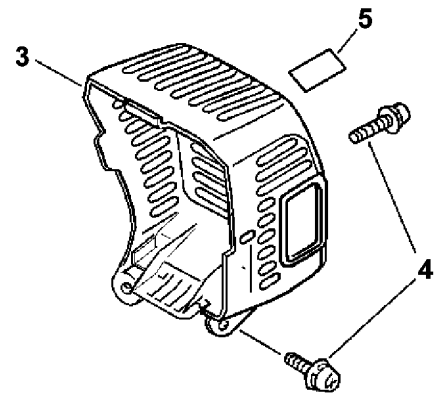

GASKET KIT

1

**GT-230 SERIAL NUMBERS:
05001001 - 05999999 & 07001001-07999999**