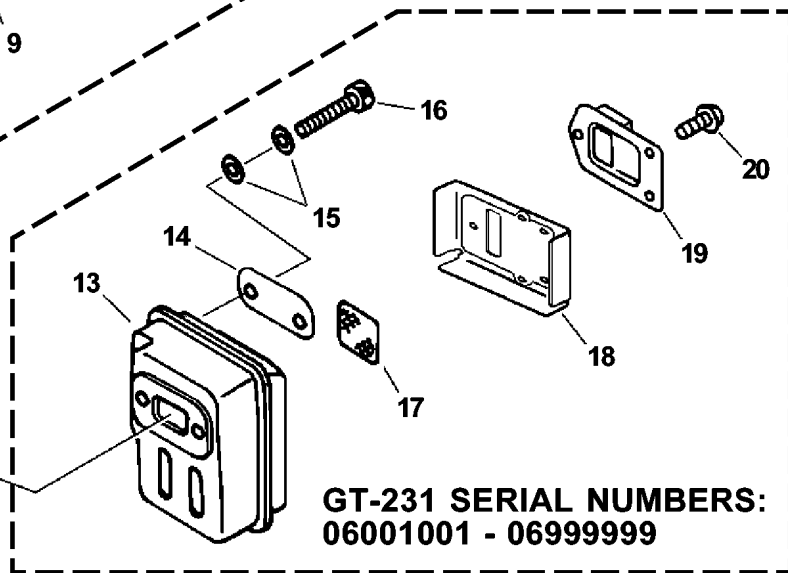

**GT-231 SERIAL NUMBERS:
06001001 - 06999999**