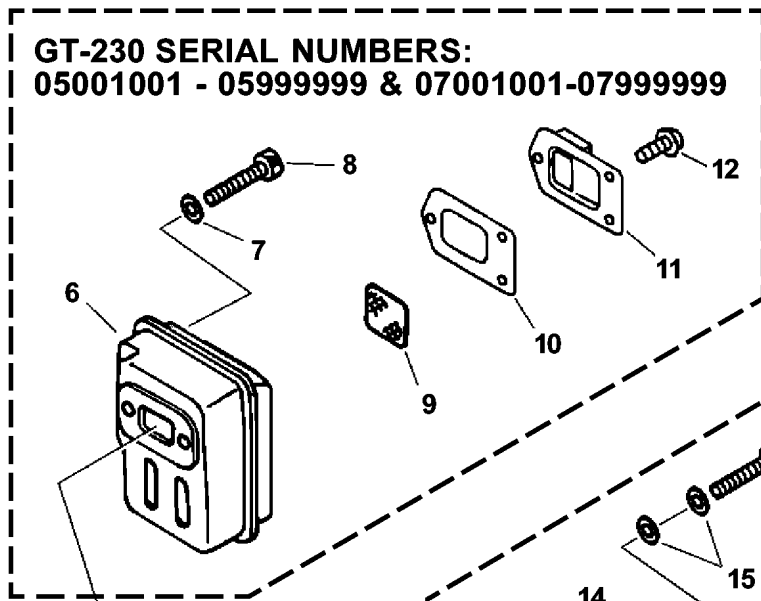

GASKET KIT

1

**GT-230 SERIAL NUMBERS:
05001001 - 05999999 & 07001001-07999999**