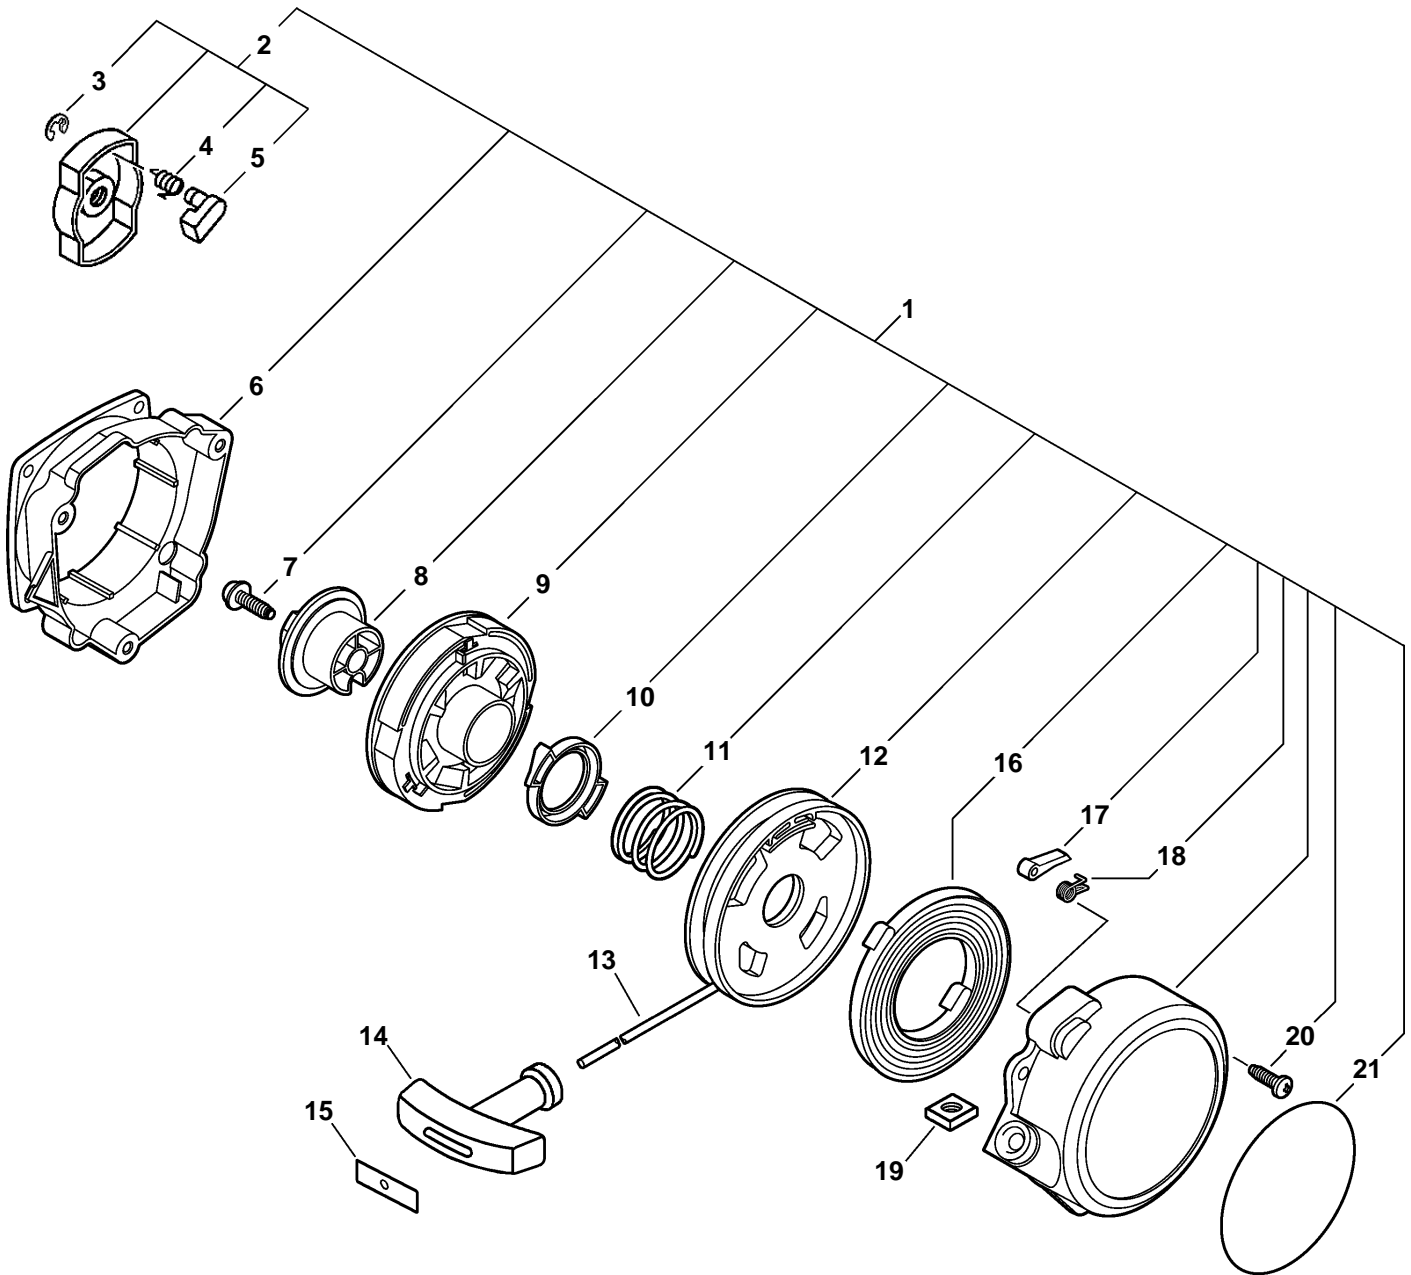

PARTS CATALOG

***i*[™] -START KIT**

MODEL 99944200002

ECHO, INCORPORATED

400 OAKWOOD ROAD
LAKE ZURICH, ILLINOIS 60047
WWW.ECHO-USA.COM

ITEM	PART NUMBER	QTY	DESCRIPTION	REMARKS
1	99944200002	1	STARTER ASY	INCLUDES ITEMS 2-21
2	A052000100	1	STARTER PAWL ASY	INCLUDES ITEMS 3-5
3	P022002100	2	E-RING	
4	17723440630	2	SPRING, PAWL RETURN	
5	17721840630	2	PAWL, STARTER	
6	V376000320	1	SPACER	
7	P022004630	1	SCREW	
8	P022004710	1	PLATE, CAM	
9	P022004700	1	SPRING ASY	
10	P022004670	1	PAWL, SPRING ASY	
11	P022004660	1	SPRING, RETURN	
12	P022004690	1	DRUM, STARTER	
13	P022004600	1	ROPE, STARTER 3mm(1/8") X 800mm(31-1/2"), BULK OPTION: 99944444000	
14	P022004990	1	GRIP, STARTER	
15	17724611120	1	CLIP, STARTER ROPE	
16	P022004680	1	SPRING, REWIND	
17	P022004620	2	PAWL, STARTER	
18	P022004610	2	SPRING, PAWL RETURN	
19	90056500005	1	SQUARE NUT	
20	90025305020	3	SCREW 5X20	
21	X502000032	1	LABEL	