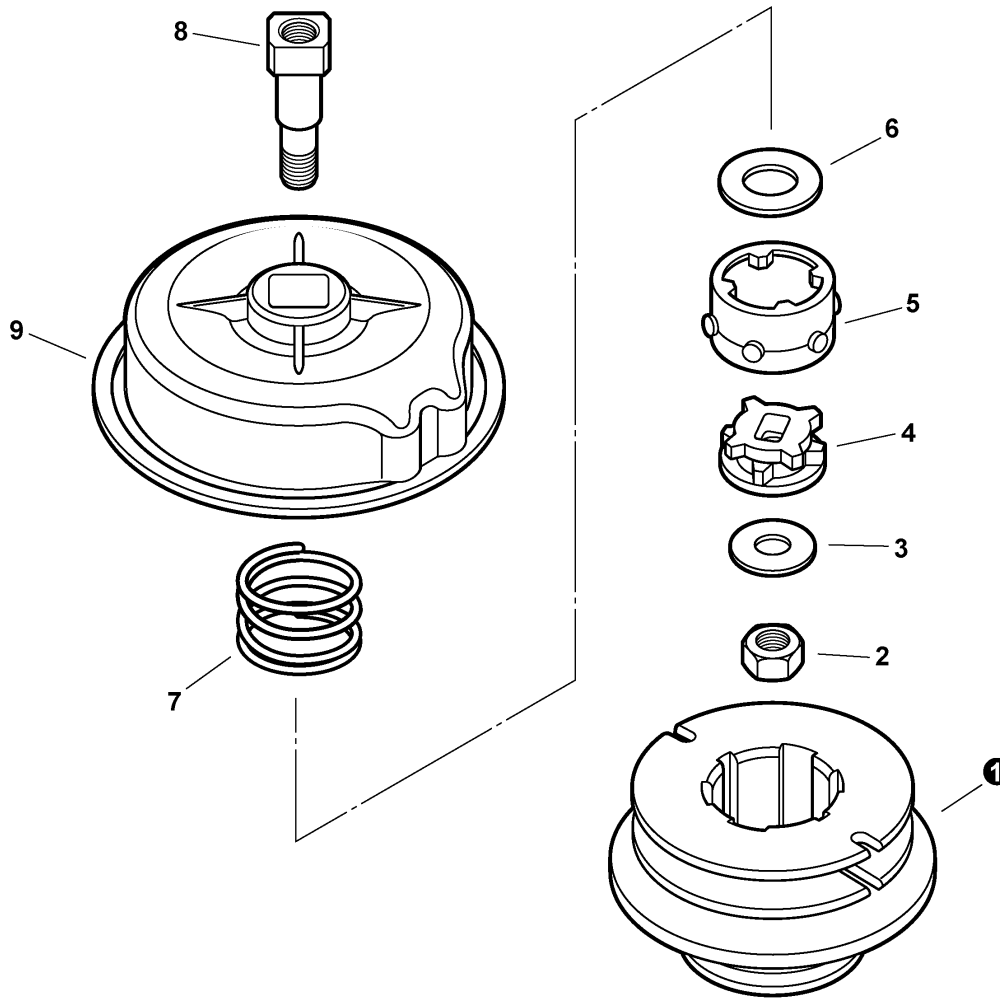

900 0002 000

	21560031	ECHOMATIC PRO HEAD ASSEMBLY	CONJUNTO DE CABEZA ECHOMATIC PRO
①	P022006770	1 SPOOL	CARRETE
2	P022006690	1 LOCKNUT	CONTRATUERCA
3	P022006700	1 WASHER	ARANDELA
4	P022006750	1 CAM, INNER	LEVA, INTERIOR
5	P022006760	1 DRIVER, OUTER	MANDO, EXTERIOR
6	P022006720	1 WASHER	ARANDELA
7	P022006710	1 SPRING	RESORTE
8	P022006730	1 BOLT, SHAFT - 10	PERNO, EJE - 10
9	P022021210	1 HOUSING	ALOJAMIENTO