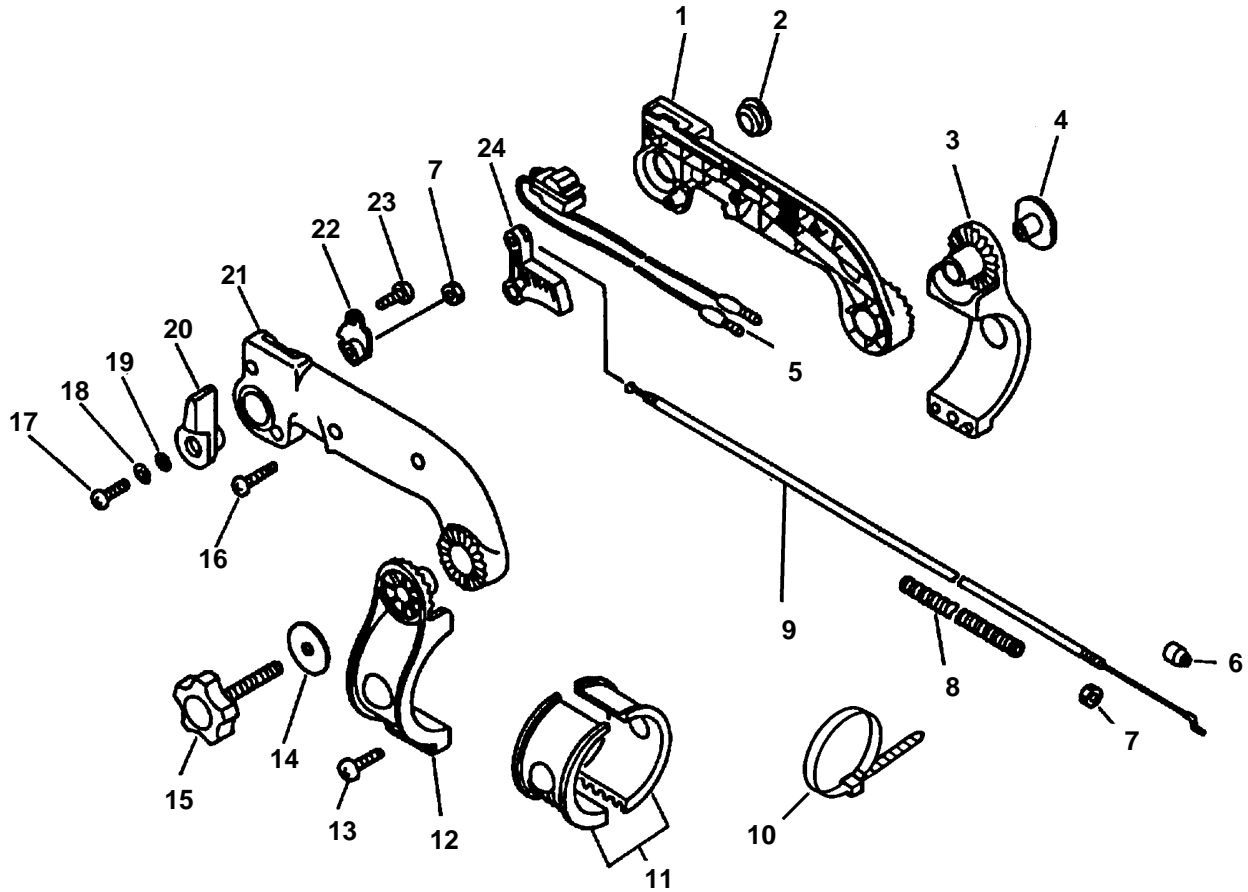

**FITS MODELS**

PB-46LN  
PB-60HT  
PB-460LN  
PB-461LN  
PB-600 S/N: 501001-505400  
PB-1000  
PB-4600  
PB-6000

---

**PARTS CATALOG**

**TUBE MOUNT  
THROTTLE KIT**

---

**MODEL 99944100001**

***ECHO, INCORPORATED***

# 99944100001 TUBE MOUNT THROTTLE KIT

ITEM	PART NUMBER	QTY	DESCRIPTION	REMARKS
1	35131107560	1	HANDLE, FRONT	
2	35114607560	1	PLUG	
3	35102807560	1	BRACKET, HANDLE	
4	17802108260	1	NUT, THROTTLE ROD	
5	16340008261	1	SWITCH, IGNITION	
6	17808208260	1	CAP	
7	90050000006	2	NUT 6	
8	17812747530	1	TUBE	
9	17800108360	1	WIRE, THROTTLE	
10	17812109860	2	BAND	
11	21001907560	2	COLLAR	
12	35101107560	1	BRACKET, HANDLE	
13	90025305020	1	SCREW 5X20	
14	17851607560	1	WASHER 6	
15	30581208260	1	KNOB, FASTENER	
16	90025604022	4	SCREW 4X22	
17	90023506020	1	SCREW 6X20	
18	90060500006	1	SPRING WASHER 6	
19	90060300006	1	WASHER 6	
20	17805407560	1	CONTROL, THROTTLE	
21	35131507560	1	HANDLE, FRONT	
22	17812307561	1	BRACKET, THROTTLE	
23	90024504010	1	SCREW 4X10	
24	17801007560	1	TRIGGER, THROTTLE	