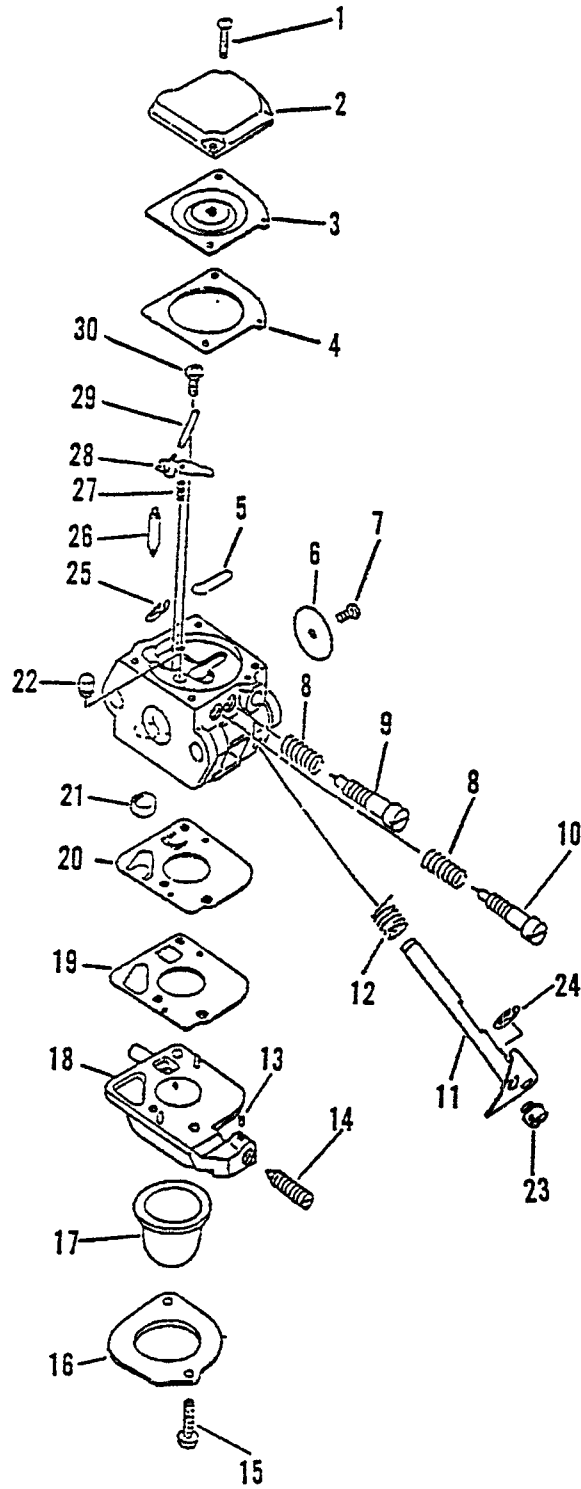

KEY	PART NUMBER	QTY	DESCRIPTION	REMARKS
1	163401 05960	1	SWITCH, IGNITION	
2	178013 35631	1	SPRING, THROTTLE LOCK	
3	178012 46930	1	LOCKOUT, THROTTLE	
4	178010 46930	1	CONTROL, THROTTLE	
5	351200 02060	1	HANDLE ASY, FRONT	INCLUDES ITEM 8
6	900560 00006	1	LOCKNUT 6	
7	900603 00006	1	WASHER 6	
8	351012 01260	1	GRIP, HANDLE	
9	351102 47530	1	GRIP KIT, HANDLE	INCLUDES ITEMS 10 - 12
10	900246 03025	4	SCREW 3X25	
11	900220 05030	1	SCREW 5X30	
12	900500 00005	1	NUT 5	
13	900560 00005	2	LOCKNUT 5	
14	351243 01260	2	BRACKET, HANDLE	
15	351228 01260	4	CUSHION	
16	351241 01260	2	SPACER	
17	351217 05960	1	SUPPORTER, HANDLE	
18	351242 01261	1	PLATE, CUSHION	
19	900105 05060	2	BOLT, H.S. 5X60	
20	900242 05016	2	SCREW 5X16	
21	610438 01260	1	PLATE	
22	351205 05960	1	HANDLE, FRONT	
23	900238 05010	1	SCREW 5X10	
24	900502 00006	2	NUT 6 (3)	
25	900600 00006	2	WASHER 6	
26	178001 05960	1	WIRE, THROTTLE	
27	178127 05960	1	TUBE	
28	178121 10050	1	BAND	

KEY	PART NUMBER	QTY	DESCRIPTION	REMARKS
	125200 06960	1	CARBURETOR C1U-K18	INCLUDES THE FOLLOWING ITEMS
1	125344 13931	2	SCREW	
2	125342 15130	1	COVER, DIAPHRAGM	
3	A B	1	DIAPHRAGM	
4	A B	1	GASKET, DIAPHRAGM	
5	A	1	PLUG, WELCH	
6	125316 42030	1	VALVE, THROTTLE	
7	125314 13930	1	SCREW	
8	125319 42030	2	SPRING, COIL	
9	125318 42030	1	NEEDLE, LOW SPEED	
10	125320 07260	1	NEEDLE, HIGH SPEED	
11	125317 42030	1	SHAFT, THROTTLE	
12	125313 42030	1	SPRING, THROTTLE RETURN	
13	125378 13930	1	PIECE, FRICTION	
14	125334 13930	1	SCREW, IDLE ADJUST	
15	125310 11610	2	SCREW	
16	125363 11610	1	RING	
17	125381 46730	1	BULB, PURGE	
18	125324 11610	1	COVER, PUMP	
19	A B	1	GASKET, FUEL PUMP	
20	A B	1	DIAPHRAGM, FUEL PUMP	
21	A	1	STRAINER	
22	125376 42030	1	NOZZLE, CHECK VALVE	
23	125372 42030	1	SWIVEL	
24	125327 13930	1	CLIP	
25	125327 15130	1	CLIP	
26	A	1	VALVE, NEEDLE	
27	A	1	SPRING, METERING	
28	A	1	LEVER, METERING	
29	A	1	PIN	
30	A	1	SCREW	
A	125300 06960	1	REBUILD KIT	
B	125303 11520	1	GASKET/DIAPHRAGM KIT	