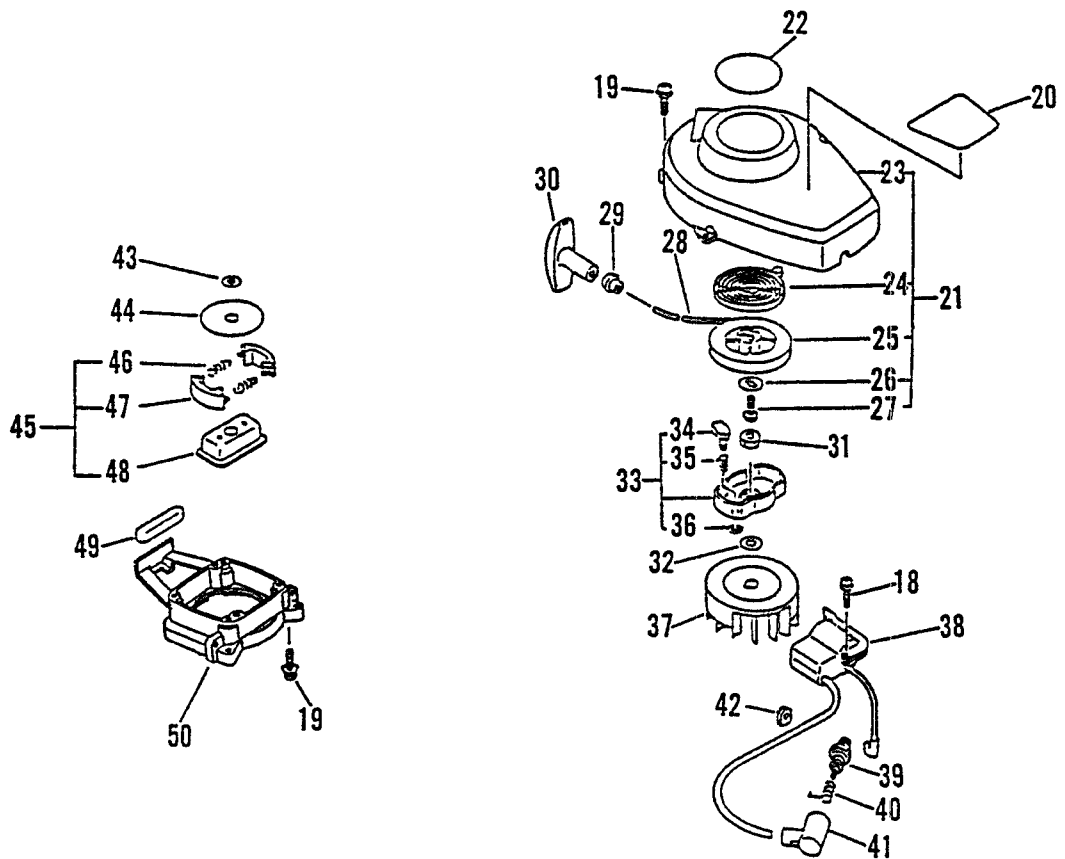

KEY	PART NUMBER	QTY	DESCRIPTION	REMARKS
1	100200 42030	1	CRANKCASE KIT	INCLUDES ITEMS 2 - 5 & 8
2	100212 42030	2	OILSEAL	
3	900238 05028	3	SCREW 5X28	
4	100215 03930	2	PIN, DOWEL	
5	900810 36201	2	BEARING, BALL 6201	
6	100100 05961	1	CRANKSHAFT ASY	INCLUDES ITEM 7
7	100012 51230	1	BEARING, NEEDLE	
8	-----	1	GASKET, CRANKCASE	USE GASKET KIT 889000 08460
9	100000 44330	1	PISTON KIT	INCLUDES ITEMS 10 - 13
10	100014 11520	2	SPACER, PISTON PIN	
11	100015 04630	2	CIRCLIP, PISTON PIN	
12	100013 11520	1	PIN, PISTON	
13	100011 05330	1	RING, PISTON	
14	101010 44330	1	GASKET, CYLINDER BASE	USE GASKET KIT 889000 08460
15	101011 45230	1	CYLINDER	
16	900162 05022	2	BOLT, H.S. 5X22	
17	101514 05960	1	COVER, CYLINDER	
18	900162 04022	4	BOLT, H.S.H 4X22	
19	900238 04016	8	SCREW 4X16	
20	890112 08860	1	LABEL, MODEL	
21	177200 08862	1	STARTER ASY	INCLUDES ITEMS 22 - 30
22	890115 07960	1	LABEL, BRAND	
23	177232 08861	1	CASE, STARTER	
24	177220 42030	1	SPRING, REWIND	
25	177215 05960	1	DRUM, STARTER	
26	177214 42030	1	WASHER	
27	177236 44330	1	SCREW	
28	-----	1	ROPE, STARTER	USE BULK ROPE 999444 00040 DIA. 3.0 MM (.12") X 890 MM (35.0")
29	177227 42030	1	GUIDE, ROPE	
30	177228 05530	1	GRIP, STARTER	
31	900512 00008	1	NUT	
32	900600 00008	1	WASHER 8	
33	177202 07360	1	PAWL ASY, STARTER	INCLUDES ITEMS 34 - 36
34	177218 42030	1	PAWL, STARTER	
35	177234 42030	1	SPRING, RETURN	
36	900700 00004	1	E-RING 4	
37	156801 44730	1	FLYWHEEL	
38	156601 06960	1	COIL, IGNITION	
39	159010 10630	1	PLUG, SPARK BPM-7A	
40	159011 03432	1	COIL, SPARK PLUG CAP	
41	159012 01620	1	CAP, SPARK PLUG	
42	156110 04920	1	GROMMET	
43	175014 05360	1	WASHER, CLUTCH	
44	175019 04920	1	PLATE, CLUTCH	
45	175000 02961	1	CLUTCH ASY	INCLUDES ITEMS 46 - 48
46	175018 05130	2	SPRING, CLUTCH	
47	175009 05131	2	SHOE, CLUTCH	
48	175016 07330	1	HUB, CLUTCH	
49	131920 28230	1	CUSHION, FUEL TANK	
50	610223 05960	1	CASE, CLUTCH	

ENGINE REPOWER

SB1004	1	SHORT BLOCK	INCLUDES FACTORY ASSEMBLED CYLINDER, CRANKCASE, PISTON CRANKSHAFT, BEARINGS & SEALS