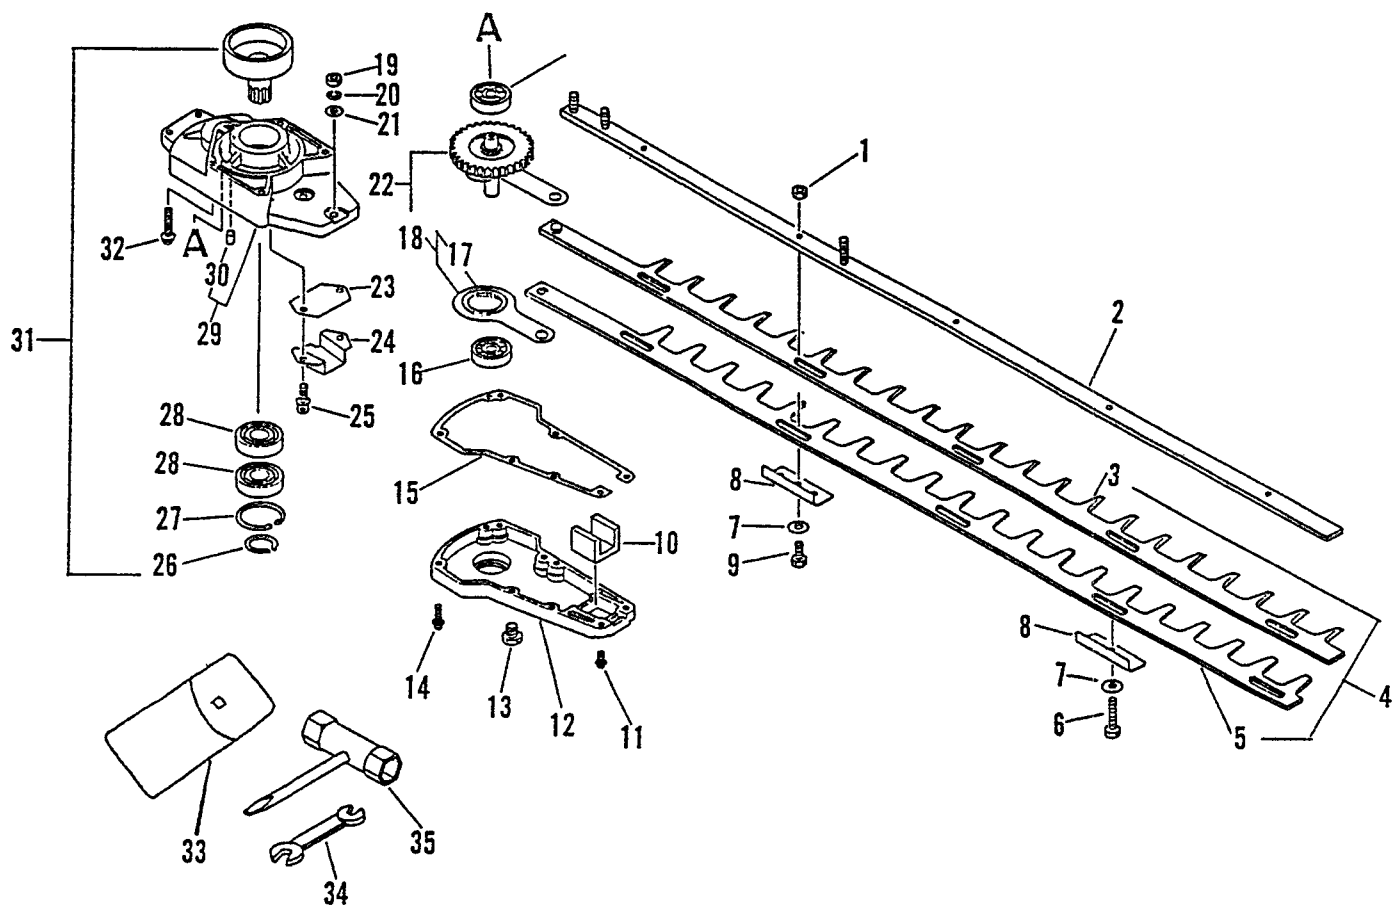

KEY	PART NUMBER	QTY	DESCRIPTION	REMARKS
1	163401 05960	1	SWITCH, IGNITION	
2	178013 35631	1	SPRING, THROTTLE LOCK	
3	178012 46930	1	LOCKOUT, THROTTLE	
4	178010 46930	1	CONTROL, THROTTLE	
5	351200 02060	1	HANDLE ASY, FRONT	INCLUDES ITEM 8
6	900560 00006	1	LOCKNUT 6	
7	900603 00006	1	WASHER 6	
8	351012 01260	1	GRIP, HANDLE	
9	351102 47530	1	GRIP KIT, HANDLE	INCLUDES ITEMS 10 - 12
10	900246 03025	4	SCREW 3X25	
11	900220 05030	1	SCREW 5X30	
12	900500 00005	1	NUT 5	
13	900560 00005	2	LOCKNUT 5	
14	351243 01260	2	BRACKET, HANDLE	
15	351228 01260	4	CUSHION	
16	351241 01260	2	SPACER	
17	351217 05960	1	SUPPORTER, HANDLE	
18	351242 01261	1	PLATE, CUSHION	
19	900105 05060	2	BOLT, H.S. 5X60	
20	900242 05016	2	SCREW 5X16	
21	610438 01260	1	PLATE	
22	351205 05960	1	HANDLE, FRONT	
23	900238 05010	1	SCREW 5X10	
24	900502 00006	2	NUT 6 (3)	
25	900600 00006	2	WASHER 6	
26	178001 05960	1	WIRE, THROTTLE	
27	178127 05960	1	TUBE	
28	178121 10050	1	BAND	

KEY	PART NUMBER	QTY	DESCRIPTION	REMARKS
	125200 06960	1	CARBURETOR C1U-K18	INCLUDES THE FOLLOWING ITEMS
1	125344 13931	2	SCREW	
2	125342 15130	1	COVER, DIAPHRAGM	
3	A B	1	DIAPHRAGM	
4	A B	1	GASKET, DIAPHRAGM	
5	A	1	PLUG, WELCH	
6	125316 42030	1	VALVE, THROTTLE	
7	125314 13930	1	SCREW	
8	125319 42030	2	SPRING, COIL	
9	125318 42030	1	NEEDLE, LOW SPEED	
10	125320 07260	1	NEEDLE, HIGH SPEED	
11	125317 42030	1	SHAFT, THROTTLE	
12	125313 42030	1	SPRING, THROTTLE RETURN	
13	125378 13930	1	PIECE, FRICTION	
14	125334 13930	1	SCREW, IDLE ADJUST	
15	125310 11610	2	SCREW	
16	125363 11610	1	RING	
17	125381 46730	1	BULB, PURGE	
18	125324 11610	1	COVER, PUMP	
19	A B	1	GASKET, FUEL PUMP	
20	A B	1	DIAPHRAGM, FUEL PUMP	
21	A	1	STRAINER	
22	125376 42030	1	NOZZLE, CHECK VALVE	
23	125372 42030	1	SWIVEL	
24	125327 13930	1	CLIP	
25	125327 15130	1	CLIP	
26	A	1	VALVE, NEEDLE	
27	A	1	SPRING, METERING	
28	A	1	LEVER, METERING	
29	A	1	PIN	
30	A	1	SCREW	
A	125300 06960	1	REBUILD KIT	
B	125303 11520	1	GASKET/DIAPHRAGM KIT	