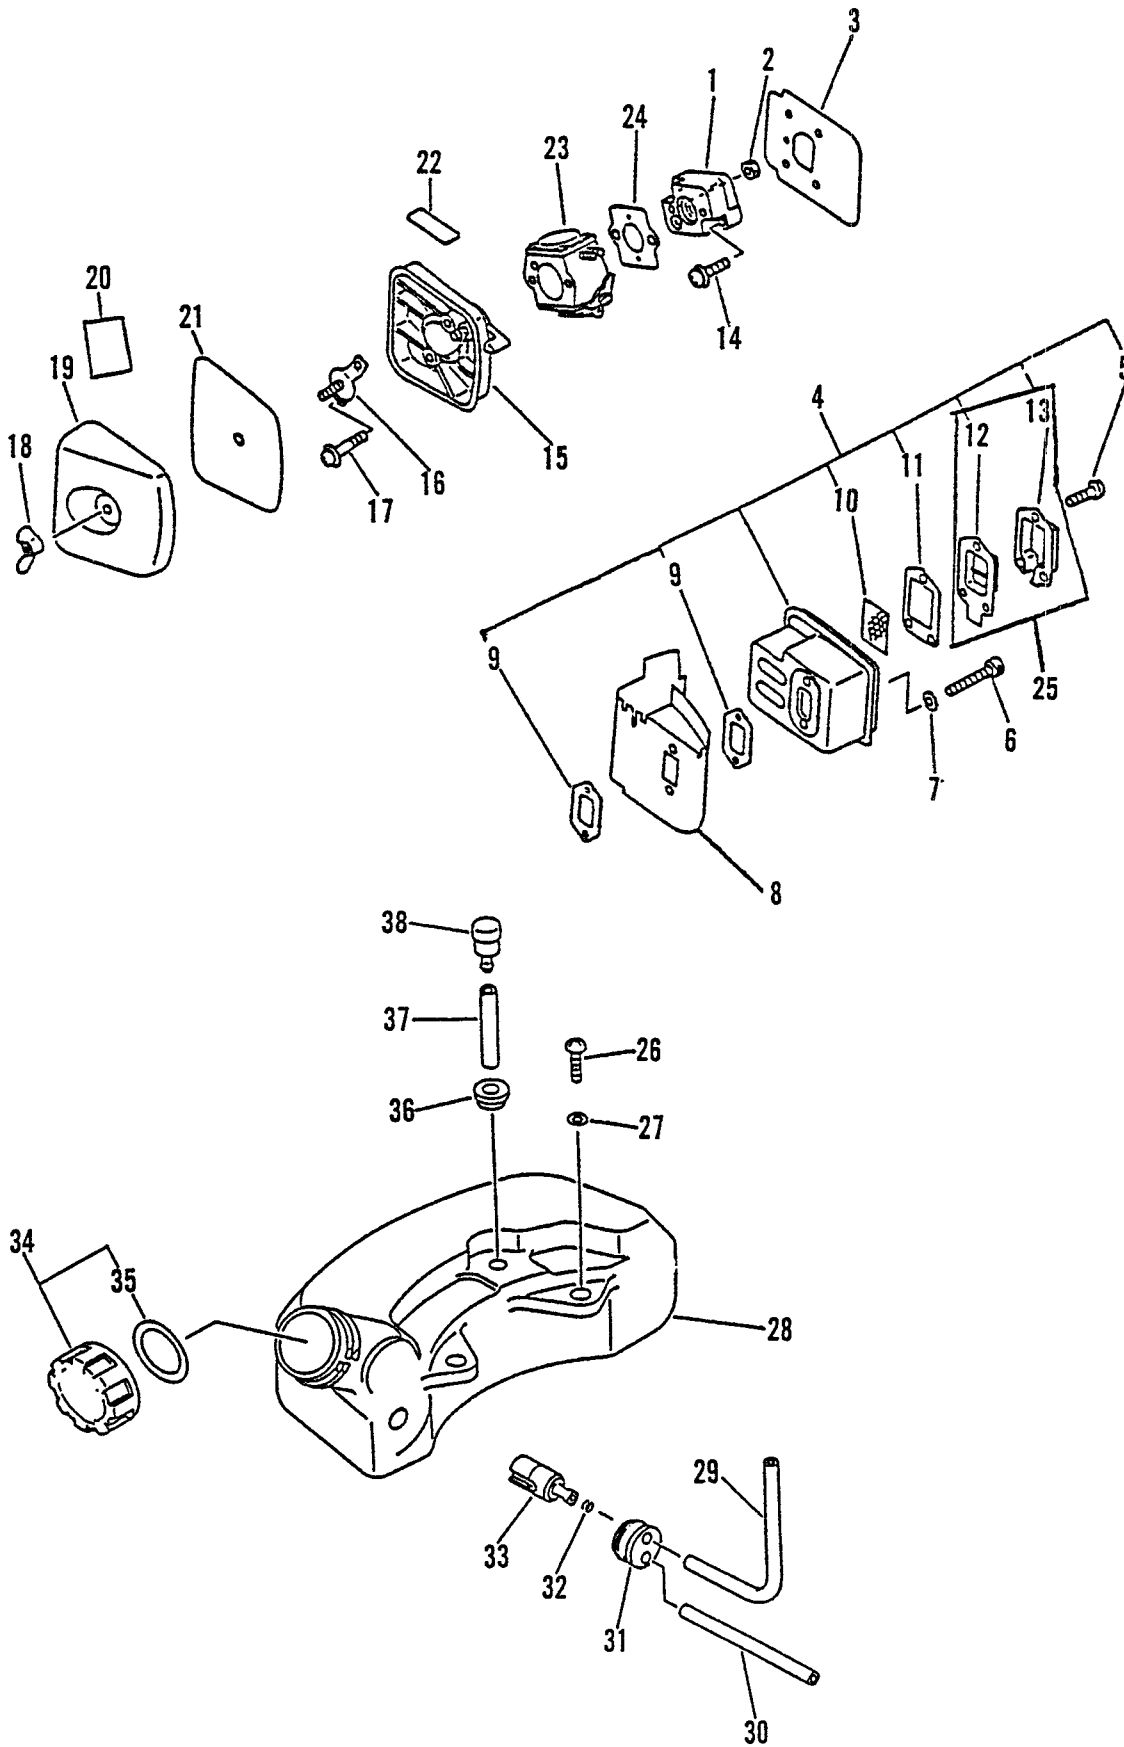

KEY	PART NUMBER	QTY	DESCRIPTION	REMARKS
1	130017 42031	1	INSULATOR	
2	900500 00005	2	NUT 5	
3	130010 42031	1	GASKET, INTAKE	
4	145800 05960	1	MUFFLER ASY	INCLUDES ITEMS 5, 9 -13
5	900242 04010	3	SCREW 4X10	
6	900105 05055	2	BOLT, H.S. 5X55	
7	900600 00005	2	WASHER 5	
8	145871 44331	1	COVER, MUFFLER	
9	145510 42031	2	GASKET, MUFFLER	
10	145862 40630	1	SCREEN, MUFFLER	
11	145866 42031	1	GASKET, MUFFLER LID	
12	145876 42030	1	LID, MUFFLER	
13	145863 06960	1	GUIDE, EXHAUST	
14	900238 05020	2	SCREW 5X20	
15	130307 05660	1	CASE, AIR CLEANER	
16	129011 05060	1	PLATE, PREVENT	
17	900242 05064	2	SCREW 5X64	
18	900528 00005	1	NUT, WING 5	
19	130313 44331	1	COVER, AIR CLEANER	
20	890187 06960	1	LABEL, CAUTION	
21	130310 06560	1	FILTER, AIR	
22	890121 05360	1	LABEL, CHOKE	
23	125200 06960	1	CARBURETOR C1U-K18	
24	130016 42031	1	GASKET, INTAKE	
25	145809 42030	1	HOLDER, SCREEN	INCLUDES ITEMS 12 & 13
26	900238 05016	2	SCREW 5X16	
27	900603 00005	2	WASHER 5	
28	131005 07160	1	TANK, FUEL	
29	132010 13930	1	PIPE, FUEL	
30	132717 06460	1	PIPE 3X5X110	
31	132115 44330	1	GROMMET	
32	132013 09820	1	CLIP	
33	131205 07320	1	STRAINER, FUEL	
34	131004 40930	1	CAP ASY, FUEL TANK	INCLUDES ITEM 35
35	131016 40930	1	GASKET, FUEL TANK CAP	
36	132115 01461	2	GROMMET	
37	132010 21160	2	PIPE, FUEL	
38	131300 40630	1	VENT ASY