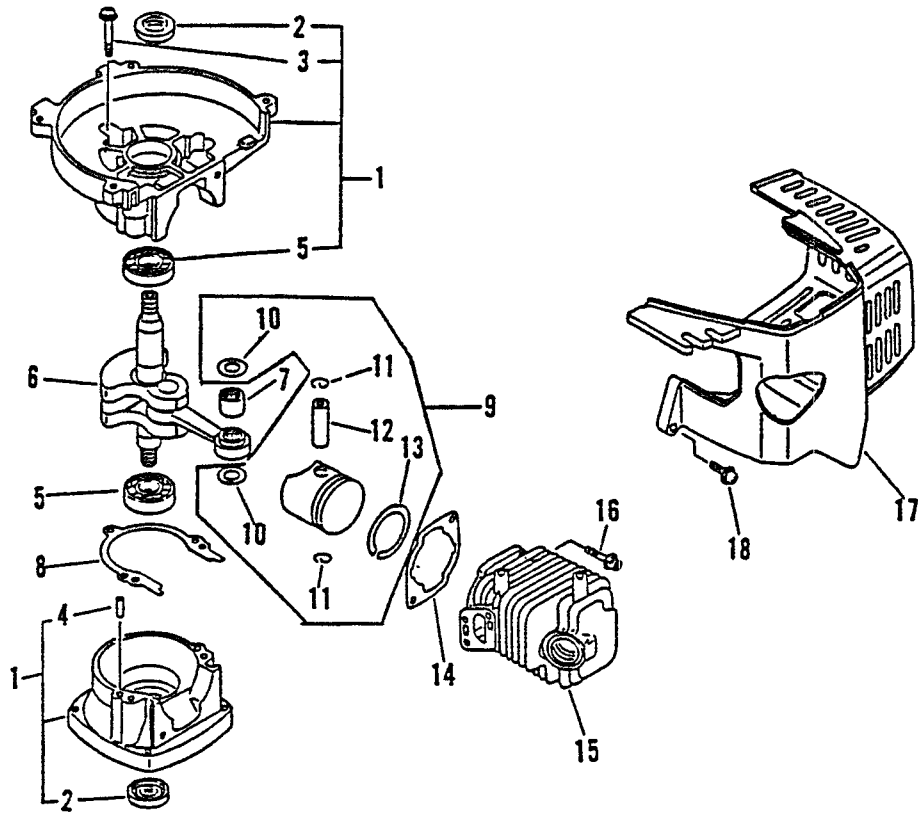

KEY	PART NUMBER	QTY	DESCRIPTION	REMARKS
1	100200 42030	1	CRANKCASE KIT	INCLUDES ITEMS 2 - 5 & 8
2	100212 42030	2	OILSEAL	
3	900238 05028	3	SCREW 5X28	
4	100215 03930	2	PIN, DOWEL	
5	900810 36201	2	BEARING, BALL 6201	
6	100100 05961	1	CRANKSHAFT ASY	INCLUDES ITEM 7
7	100012 51230	1	BEARING, NEEDLE	
8	-----	1	GASKET, CRANKCASE	USE GASKET KIT 889000 08460
9	100000 44330	1	PISTON KIT	INCLUDES ITEMS 10 - 13
10	100014 11520	2	SPACER, PISTON PIN	
11	100015 04630	2	CIRCLIP, PISTON PIN	
12	100013 11520	1	PIN, PISTON	
13	100011 05330	1	RING, PISTON	
14	101010 44330	1	GASKET, CYLINDER BASE	USE GASKET KIT 889000 08460
15	101011 45230	1	CYLINDER	
16	900162 05022	2	BOLT, H.S. 5X22	
17	101514 05960	1	COVER, CYLINDER	
18	900162 04022	4	BOLT, H.S.H 4X22	
19	900238 04016	8	SCREW 4X16	
20	890112 08860	1	LABEL, MODEL	
21	177200 08862	1	STARTER ASY	INCLUDES ITEMS 22 - 30
22	890115 07960	1	LABEL, BRAND	
23	177232 08861	1	CASE, STARTER	
24	177220 42030	1	SPRING, REWIND	
25	177215 05960	1	DRUM, STARTER	
26	177214 42030	1	WASHER	
27	177236 44330	1	SCREW	
28	-----	1	ROPE, STARTER	USE BULK ROPE 999444 00040 DIA. 3.0 MM (.12") X 890 MM (35.0")
29	177227 42030	1	GUIDE, ROPE	
30	177228 05530	1	GRIP, STARTER	
31	900512 00008	1	NUT	
32	900600 00008	1	WASHER 8	
33	177202 07360	1	PAWL ASY, STARTER	INCLUDES ITEMS 34 - 36
34	177218 42030	1	PAWL, STARTER	
35	177234 42030	1	SPRING, RETURN	
36	900700 00004	1	E-RING 4	
37	156801 44730	1	FLYWHEEL	
38	156601 06960	1	COIL, IGNITION	
39	159010 10630	1	PLUG, SPARK BPM-7A	
40	159011 03432	1	COIL, SPARK PLUG CAP	
41	159012 01620	1	CAP, SPARK PLUG	
42	156110 04920	1	GROMMET	
43	175014 05360	1	WASHER, CLUTCH	
44	175019 04920	1	PLATE, CLUTCH	
45	175000 02961	1	CLUTCH ASY	INCLUDES ITEMS 46 - 48
46	175018 05130	2	SPRING, CLUTCH	
47	175009 05131	2	SHOE, CLUTCH	
48	175016 07330	1	HUB, CLUTCH	
49	131920 28230	1	CUSHION, FUEL TANK	
50	610223 05960	1	CASE, CLUTCH	

ENGINE REPOWER

SB1004	1	SHORT BLOCK	INCLUDES FACTORY ASSEMBLED CYLINDER, CRANKCASE, PISTON CRANKSHAFT, BEARINGS & SEALS