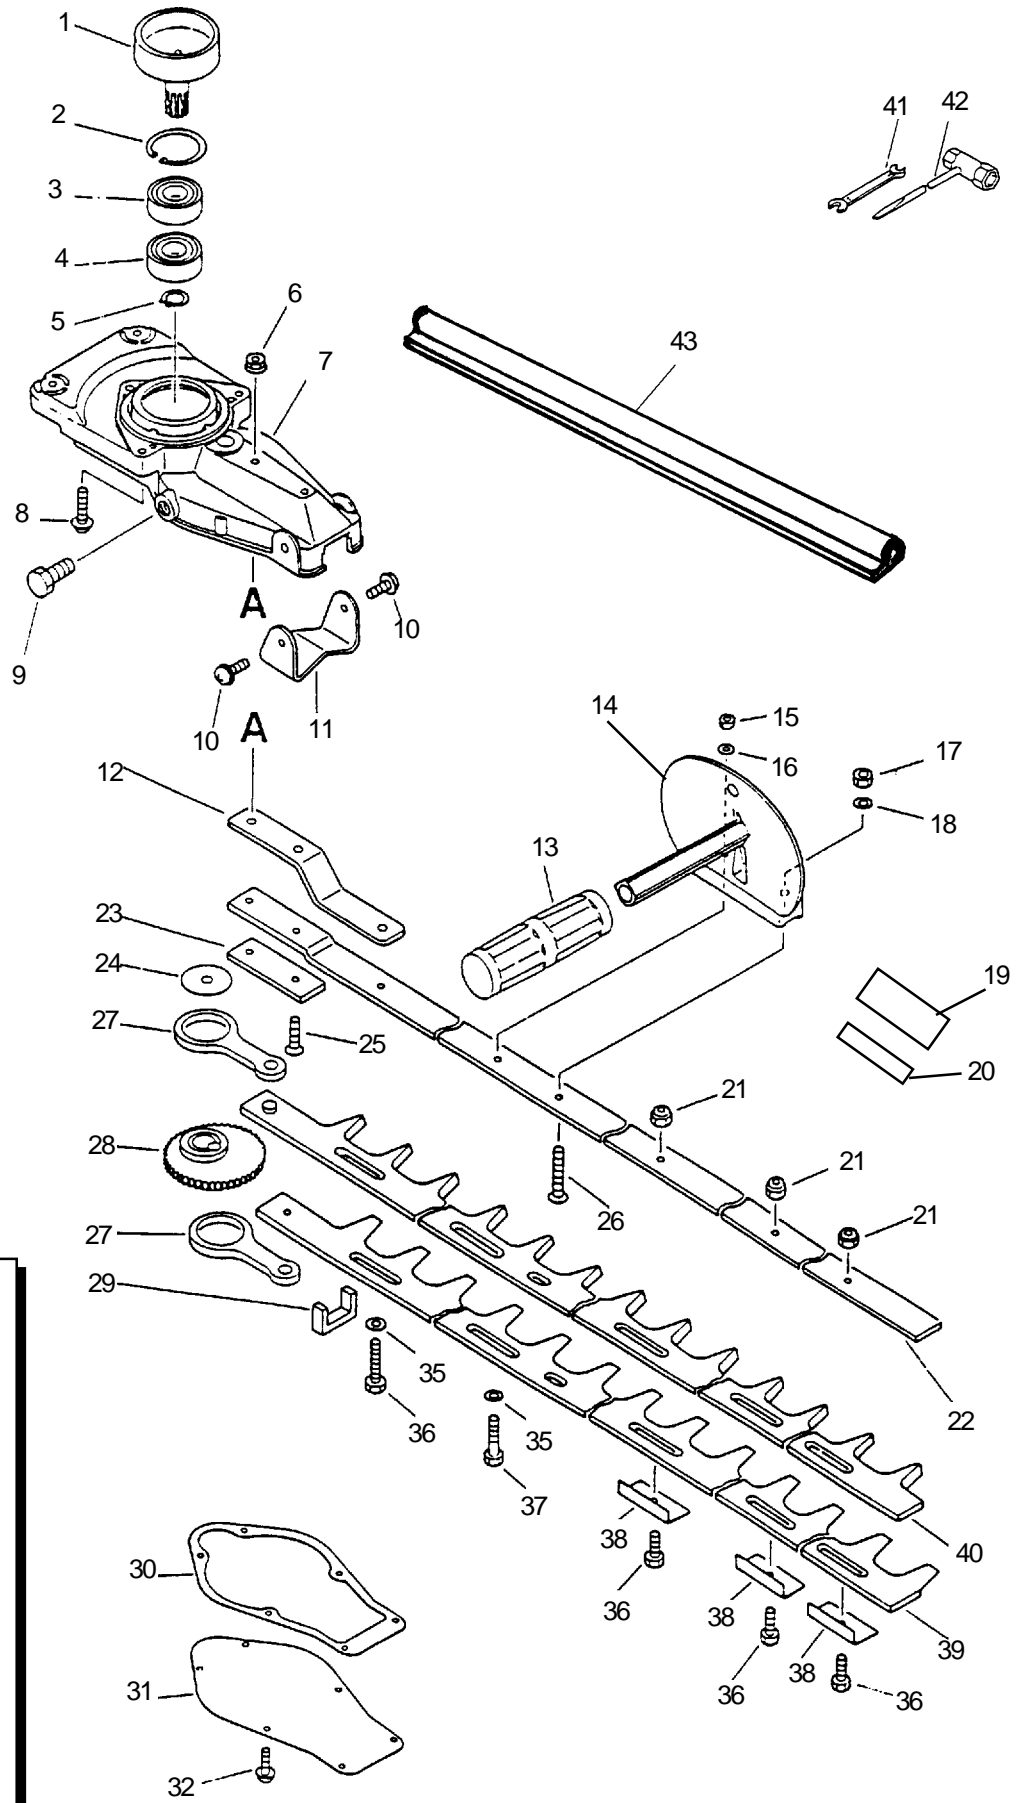

TYPE 1E S/N 001447 & UP

33
34
30
31
32

KEY	PART NUMBER	QTY	DESCRIPTION	REMARKS
1	17500504560	1	DRUM, CLUTCH	
2	90070200030	1	CIRCLIP 30	
3	90081336202	1	BEARING, BALL 6202	
4	90081036202	1	BEARING, BALL 6202	
5	90070100014	1	CIRCLIP 15	
6	90050000006	2	NUT 6	
7	61041007760	1	HOUSING, GEAR	S/N 001001 - 001446
7	61040707760	1	HOUSING, GEAR	S/N 001447 & UP
8	90024205025	3	SCREW 5X25	
9	90010008008	1	BOLT 8X8	
10	90023805010	2	SCREW 5X10	S/N 001001 - 01446
11	30511007760	1	STAND	S/N 001001 - 001446
12	69912007760	1	PLATE, ANGLE	
13	35101201260	1	GRIP	
14	35101002060	1	HANDLE	
15	90056000006	1	LOCKOUT 6	
16	35124920060	1	WASHER	
17	90056000005	1	LOCKNUT 5	
18	30021700610	1	WASHER 5	
19	X505000270	1	LABEL, CAUTION	
20	X505000280	1	LABEL, CAUTION	
21	90056000006	3	LOCKNUT 6	
22	69911007760	1	BAR, FRAME	
23	69911807760	1	PLATE, HOLDER	
24	61035004560	1	WASHER	
25	90021206025	2	SCREW 6X25	
26	90021205030	1	SCREW 5X30	
27	61033004560	2	ROD, CONNECTING	
28	61031204560	1	GEAR	
29	61042504560	1	FELT	
30	61041405360	1	GASKET, GEAR HOUSING	INCLUDED IN KIT P021000350
31	61041105360	1	PLATE, GEAR CASE	S/N 001001 - 001446
31	61041107760	1	COVER, GEAR CASE	S/N 001447 & UP
32	90016204010	6	BOLT, H.S. 4X10	S/N 001001 - 001446
32	90016204012	6	BOLT, H.S. 4X12	S/N 001447 & UP
33	90016205012	2	BOLT, H.S. 5X12	S/N 001447 & UP
34	61044707760	1	PLATE, GEAR CASE	S/N 001447 & UP
35	69911804560	2	WASHER 6	
36	69911507760	4	BOLT	
37	69911507360	1	BOLT	
38	69921304160	3	INSULATOR	
39	69701107760	1	CUTTER, LOWER	
40	69701007760	1	CUTTER, UPPER	
41	89511200330	1	SPANNER, 8X10	
42	89541002830	1	WRENCH, W/SCREWDRIVER	
43	89852302961	1	COVER, BLADE