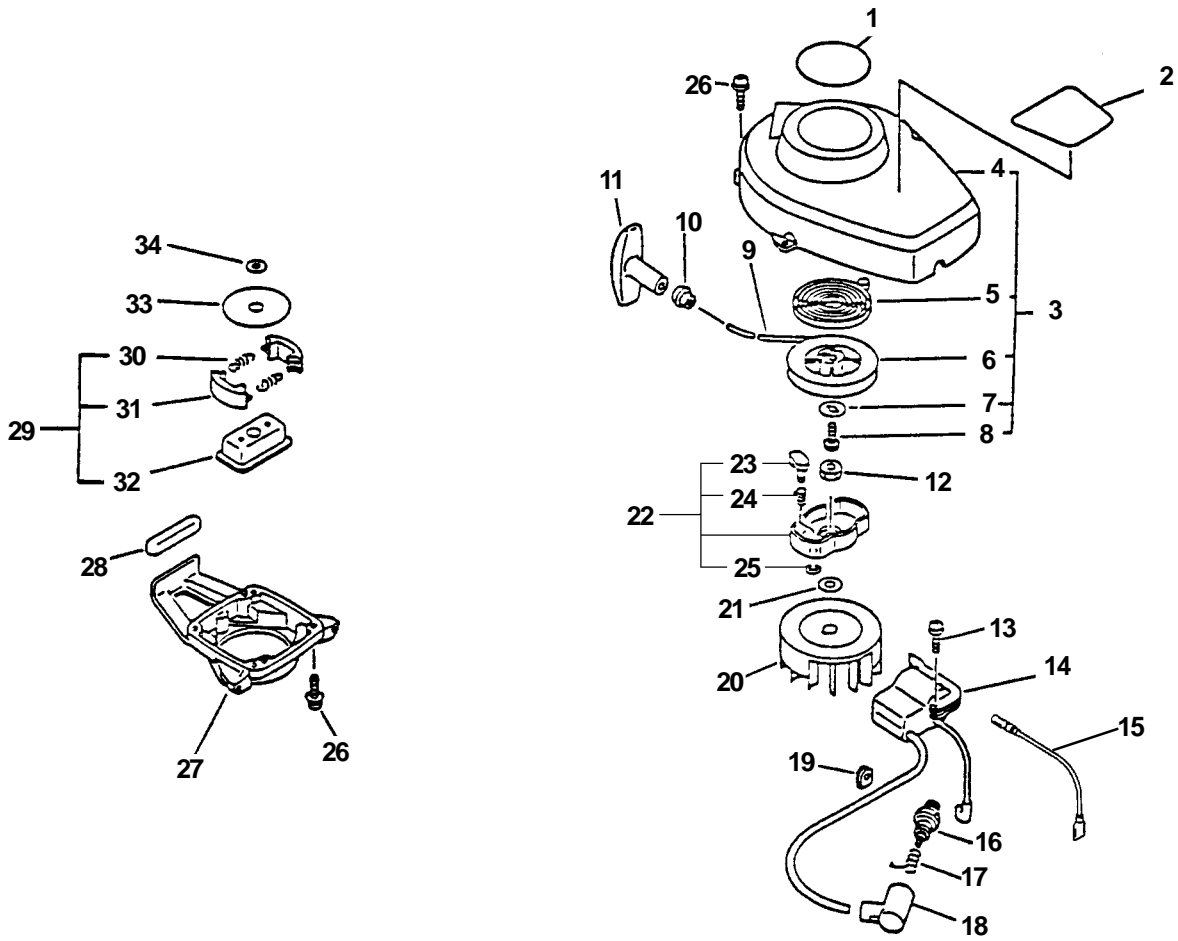

STARTER, IGNITION, CLUTCH

HC-2000 TYPE 1E

KEY	PART NUMBER	QTY	DESCRIPTION	REMARKS
1	89011207761	1	LABEL, ECHO	
2	89016007761	1	LABEL, CAUTION	
3	17720005962	1	STARTER ASY	INCLUDES ITEMS 4 - 11
4	17723205961	1	CASE, STARTER	
5	17722042030	1	SPRING, REWIND	
6	17721505960	1	DRUM, STARTER	
7	17721442030	1	WASHER	
8	17723640630	1	SCREW	
9	-----	1	ROPE, STARTER	USE BULK ROPE 99944400040 DIA. 3 mm (.12 in.) X 890 mm (35 in.)
10	17722742030	1	GUIDE, ROPE	
11	17722806530	1	GRIP, STARTER	
12	90051200008	1	NUT	
13	90016204022	2	BOLT, H.S. 4X22	
14	15660152130	1	COIL, IGNITION	
15	16201052830	1	LEAD	
16	99944500071	1	PLUG, SPARK BPM-7Y	
16	15901710230	1	PLUG, SPARK RCJ-7Y	CANADIAN MODELS
17	15901103432	1	COIL, SPARK PLUG CAP	
18	15901201620	1	CAP, SPARK PLUG	
19	15611004920	1	GROMMET	
20	15680144731	1	FLYWHEEL (S/N 001001 - 504491)	
20	A409000000	1	FLYWHEEL (S/N 504492 & UP)	
21	90060000008	1	WASHER 8	
22	17720207360	1	PAWL ASY, STARTER	INCLUDES ITEMS 23 - 25
23	17721842030	1	PAWL, STARTER	
24	17723405960	1	SPRING, RETURN	
25	90070000004	1	E-RING 4	
26	90016304016	8	BOLT, H.S. 4X16	
27	17505506960	1	HOUSING, CLUTCH	
28	13192028230	1	CUSHION, FUEL TANK	
29	17500002962	1	CLUTCH ASY	INCLUDES ITEMS 30 - 32
30	17501805130	2	SPRING, CLUTCH	
31	17500905131	2	SHOE, CLUTCH	
32	17501607330	1	HUB, CLUTCH	
33	17501904920	1	PLATE, CLUTCH	
34	17501405360	1	WASHER, CLUTCH	

REVISED 11/00