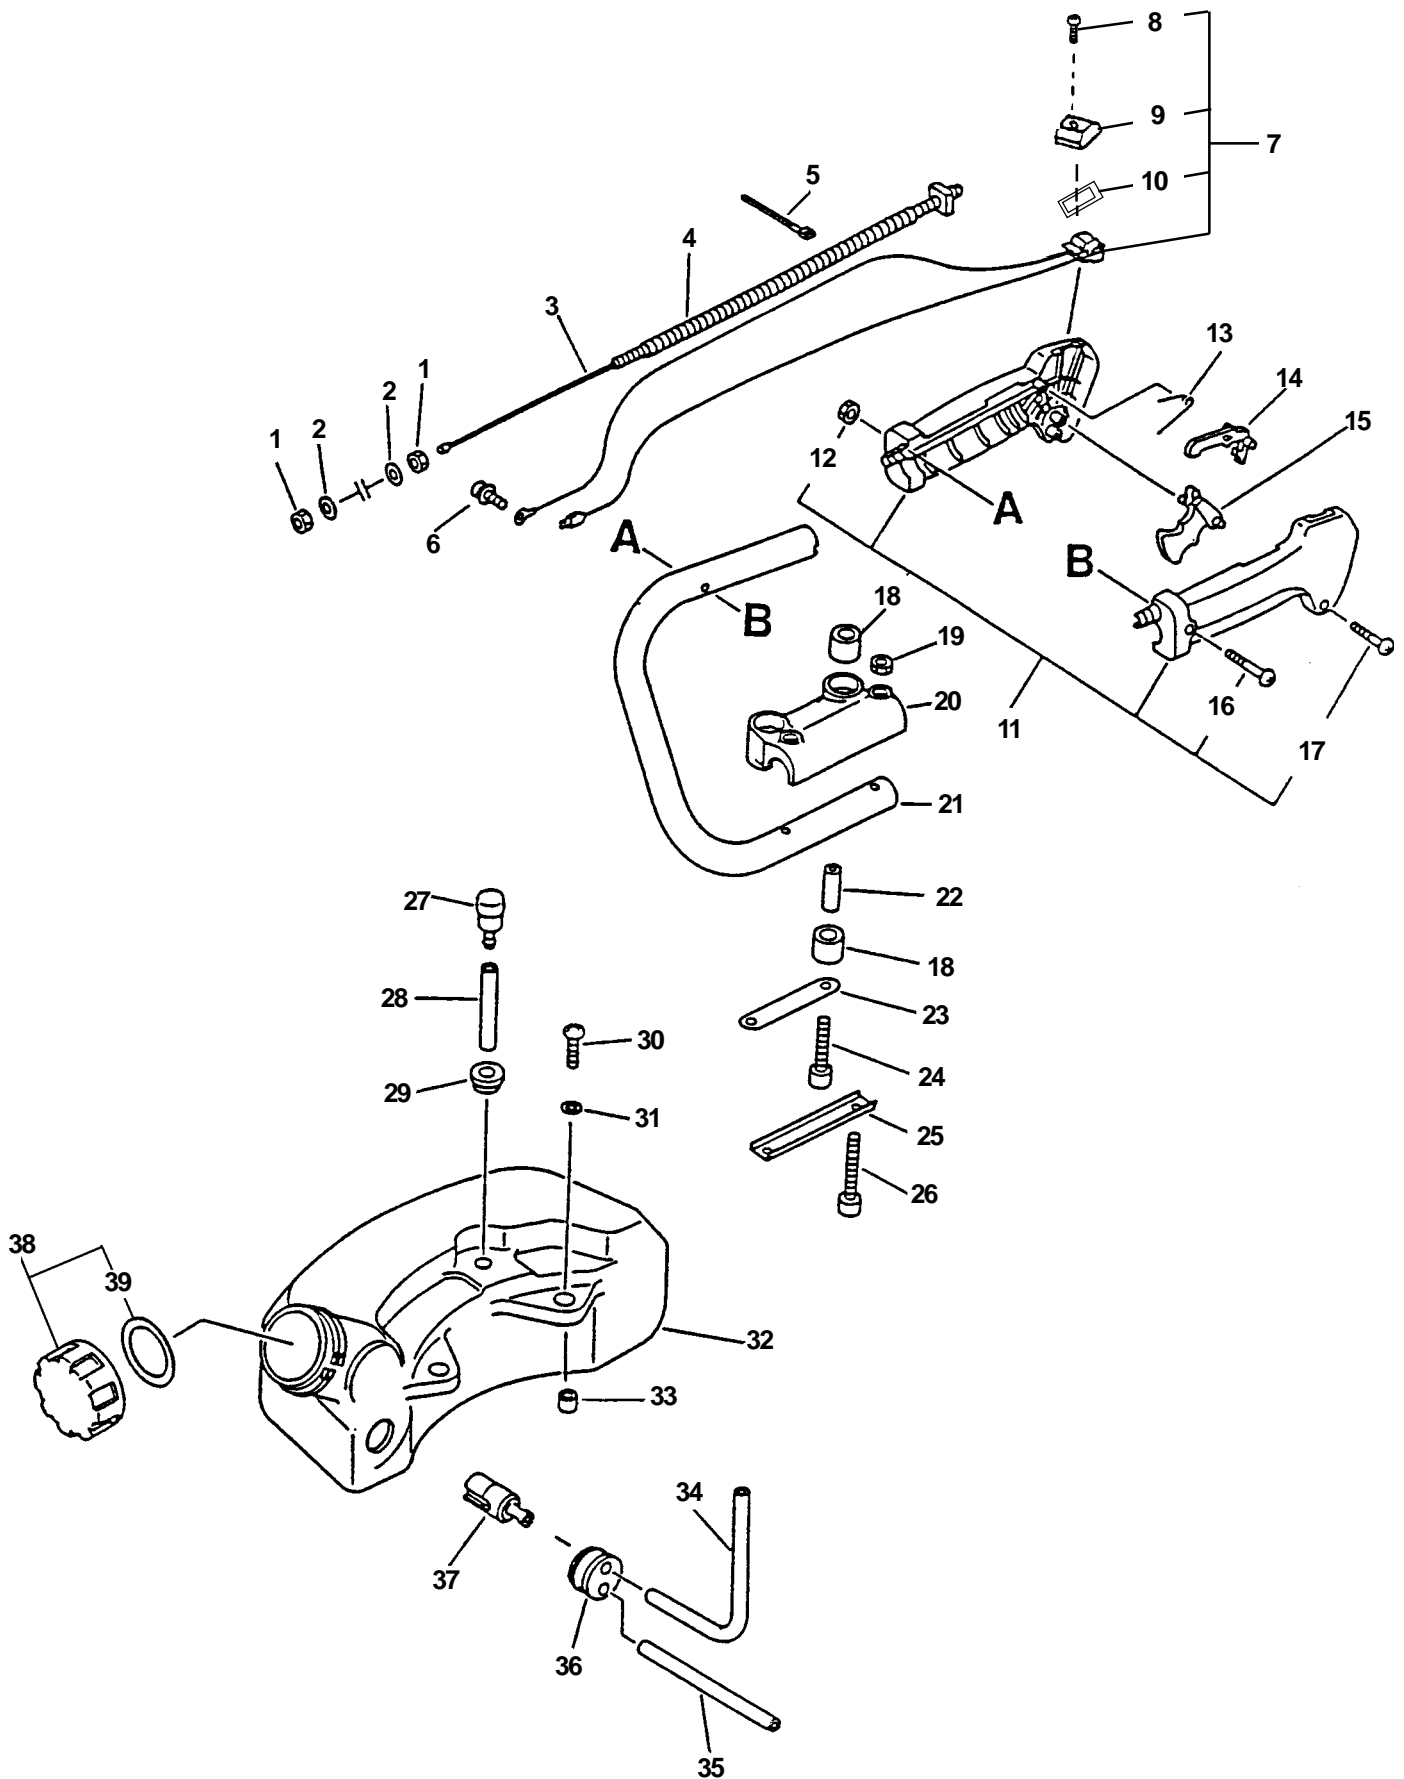

KEY	PART NUMBER	QTY	DESCRIPTION	REMARKS
1	90050200006	2	NUT 6	
2	90060000006	2	WASHER 6	
3	17800105960	1	WIRE, THROTTLE	
4	17812705960	1	TUBE	
5	17812140050	1	CLIP	
6	90023805010	1	SCREW 5X10	
7	16340005960	1	SWITCH, IGNITION	INCLUDES ITEMS 8 - 10
8	90022003010	1	SCREW	
9	16341049231	1	KNOB, SWITCH	
10	89015712330	1	LABEL, SWITCH	
11	35110247530	1	GRIP, KIT, HANDLE	INCLUDES ITEMS 12, 16, 17
12	90050000005	1	NUT 5	
13	17801335631	1	SPRING, THROTTLE	
14	17801205960	1	LOCKOUT, THROTTLE	
15	17801005960	1	CONTROL, THROTTLE	
16	90022005030	1	SCREW 5X30	
17	90024603025	4	SCREW 3X25	
18	35122807760	4	CUSHION	
19	90056000005	2	LOCKNUT 5	
20	35121707760	1	SUPPORTER, HANDLE	
21	35120508961	1	HANDLE	
22	35124101260	2	SPACER	
23	35124206960	1	PLATE, EYE	
24	90016205045	2	BOLT, H.S. 5X45	
25	35124301260	1	BRACKET, HANDLE	
26	90016205035	2	BOLT, H.S. 5X35	
27	13130056430	1	VENT ASY	
28	13201021160	1	PIPE, FUEL 3X5X35	
29	13211501461	1	GROMMET	
30	90023805016	2	SCREW 5X16	
31	90060300005	2	WASHER	
32	13100208960	1	TANK, FUEL	
33	13104528230	2	SPACER	
34	13201002160	1	PIPE, FUEL (INNER) 3X5X190	
35	13201006460	1	PIPE (3X6X110)	
36	13211544330	1	GROMMET	
37	13120507320	1	STRAINER, FUEL	INCLUDED IN KIT 90008
38	13100455830	1	CAP, FUEL ASY	INCLUDES ITEM 39 (USE CAP/VENT KIT 90010)
39	13101655830	1	GASKET, FUEL TANK CAP