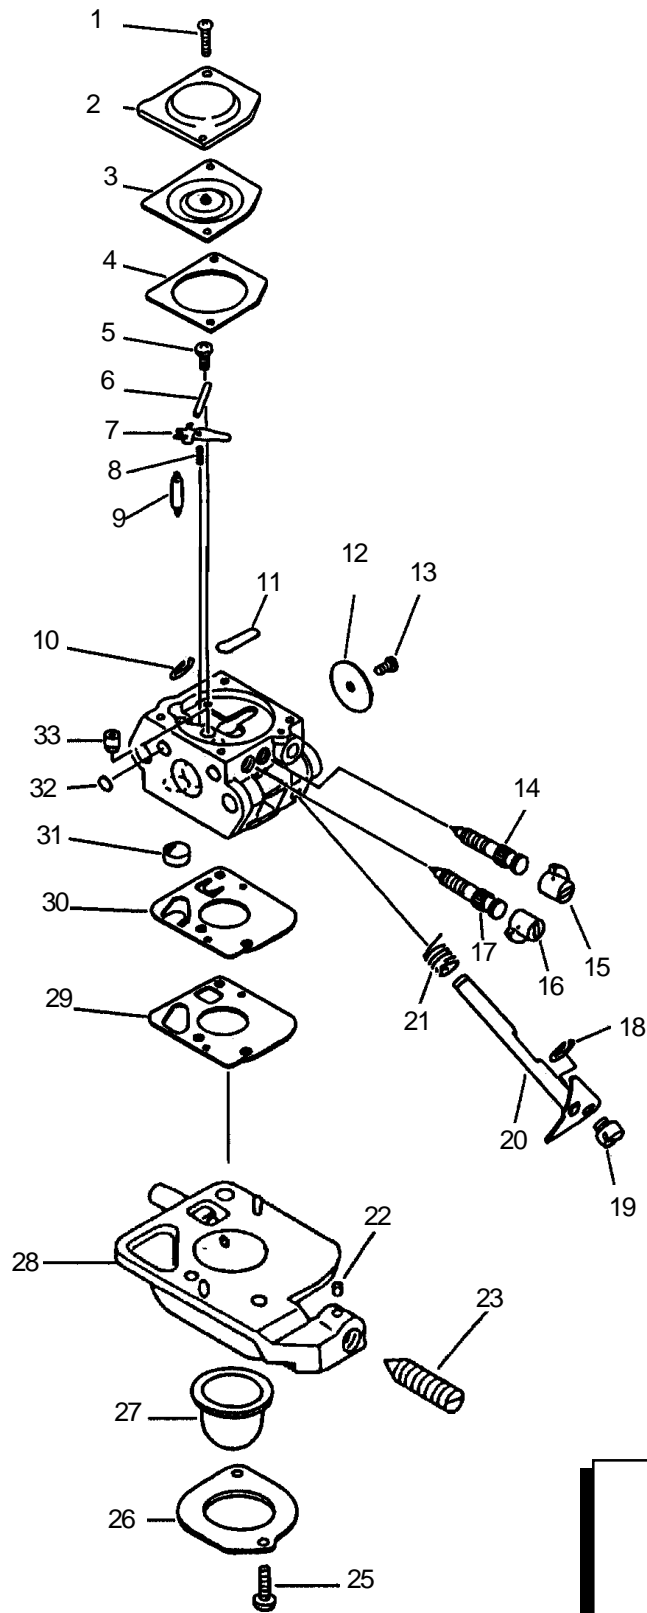

CARBURETOR

HC-2000 TYPE 1E

KEY	PART NUMBER	QTY	DESCRIPTION	REMARKS
	12520005961	1	CARBURETOR C1U-K51 S/N 001001 - 510924	INCLUDES THE FOLLOWING ITEMS
	12520005962	1	CARBURETOR C1U-K51A S/N 510925 & UP	INCLUDES THE FOLLOWING ITEMS
1	12534452130	2	SCREW	
2	12534213210	1	COVER, METERING CHAMBER	
3	A B	1	DIAPHRAGM, METERING	
4	A B	1	GASKET, DIAPHRAGM METERING	
5	12533942030	1	SCREW, METERING PIN	
6	B	1	PIN, METERING LEVER	
7	B	1	LEVER, METERING	
8	B	1	SPRING, METERING LEVER	
9	B	1	VALVE, NEEDLE	
10	12532715130	1	CLIP, THROTTLE SHAFT	
11	B	1	PLUG, WELCH	
12	12531649030	1	VALVE, THROTTLE	
13	12531413930	1	SCREW, THROTTLE VALVE	
14	12531813120	1	SCREW, IDLE NEEDLE	
15	12532909860	1	LIMITER, LOW SPEED	
16	12532939030	1	LIMITER, HIGH SPEED	
17	12532013310	1	NEEDLE, HIGH SPEED	
18	12532713930	1	CLIP	
19	12537242030	1	SWIVEL	
20	12531713310	1	SHAFT, THROTTLE	
21	12531342030	1	SPRING, THROTTLE RETURN	
22	12537813930	1	PIECE, FRICTION	S/N 001001 - 510924
23	12533413930	1	SCREW, IDLE ADJUST	S/N 001001 - 510924
23	12533406960	1	SCREW, IDLE ADJUST	S/N 510925 & UP
24	12533306960	1	SPRING, IDLE ADJUST	S/N 510925 & UP
25	12531011610	2	SCREW	
26	12536311610	1	RING	
27	12538108660	1	PUMP, PRIMING	
28	12538313310	1	BASE, PRIMER	
29	A B	1	GASKET, PUMP	
30	A B	1	DIAPHRAGM, FUEL PUMP	
31	B	1	STRAINER	
32	12534513310	1	PLUG, WELCH	
33	12537613120	1	NOZZLE, CHECK VALVE	
A	12530313310	1	GASKET/DIAPHRAGM KIT	
B	12530013310	1	REPAIR KIT