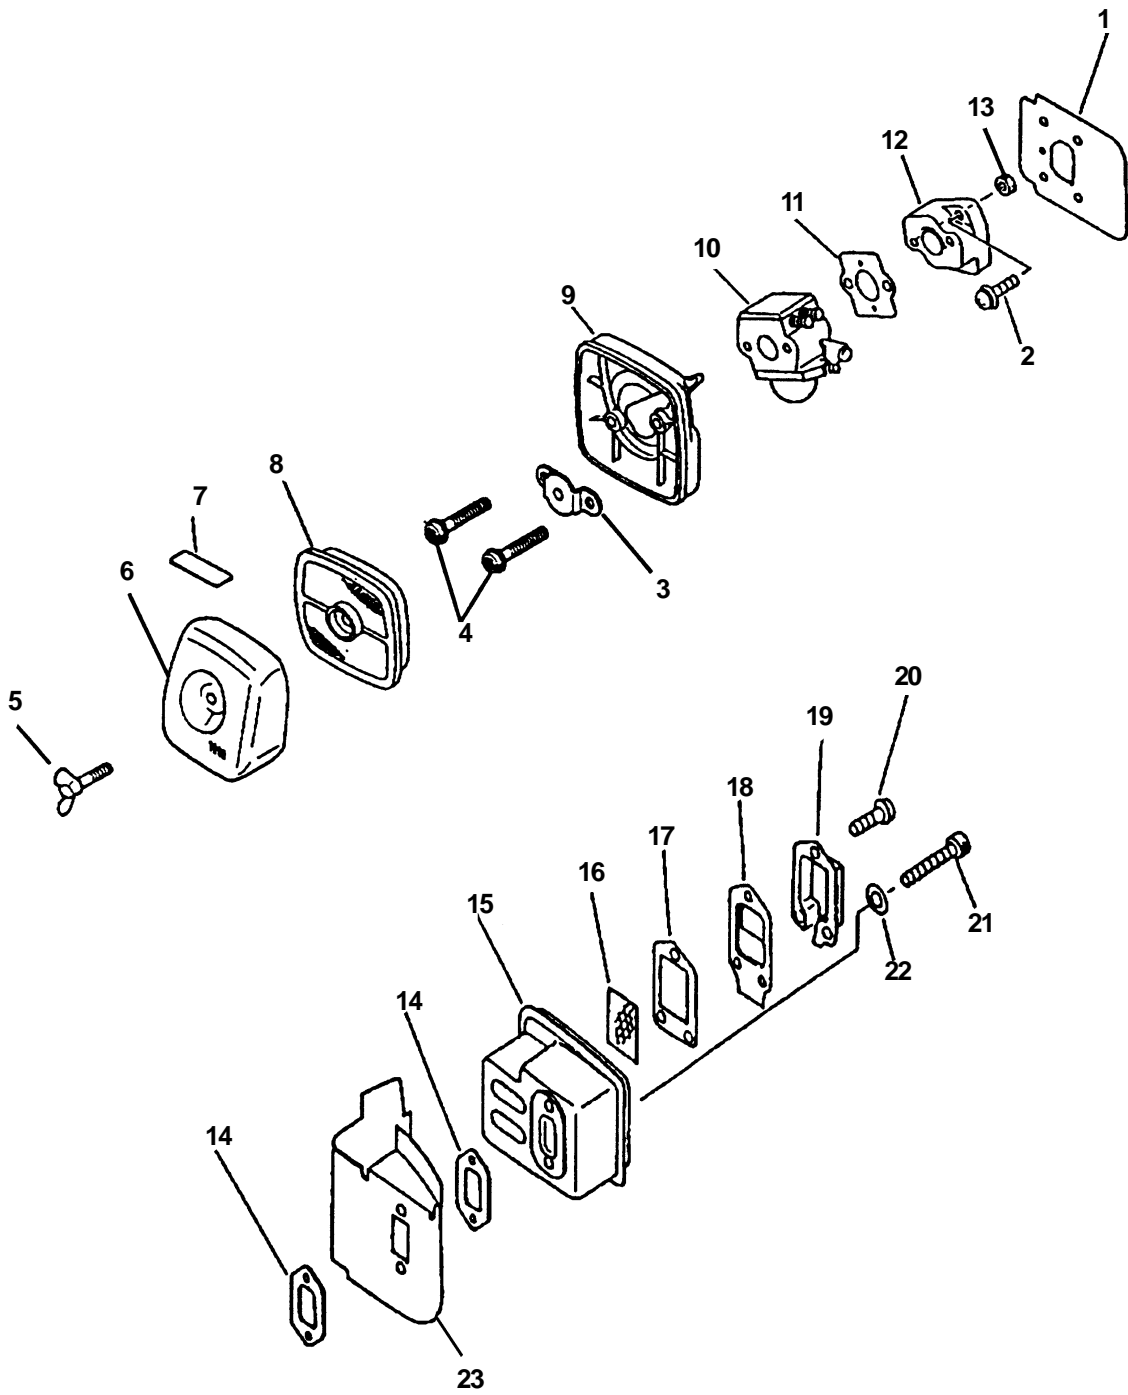

KEY	PART NUMBER	QTY	DESCRIPTION	REMARKS
1	13001042032	1	GASKET, INTAKE	INCLUDED IN KIT P021000350
2	90023805020	2	SCREW 5X20	
3	12901152730	1	PLATE, PREVENT	
4	90024205065	2	SCREW 5X65	
5	21041752730	1	BOLT, WING	
6	13031306562	1	COVER, AIR CLEANER	
7	89012106360	1	LABEL, CHOKE	
8	13031006560	1	FILTER, AIR STD.	
8	13031054130	1	FILTER, AIR H.D.	INCLUDED IN KIT 90008
9	13030706561	1	CASE, AIR CLEANER	
10	12520005961	1	CARBURETOR C1U-K51	
11	13001642031	1	GASKET, INTAKE	INCLUDED IN KIT P021000350
12	13001742031	1	INSULATOR	
13	900500000005	2	NUT 5	
14	14551042031	2	GASKET, MUFFLER	INCLUDED IN KIT P021000350
15	14580642030	1	MUFFLER	
16	14586240630	1	SCREEN, MUFFLER	
17	14586642031	1	GASKET, MUFFLER LID S/N 001001 - 511858	INCLUDED IN KIT P021000350
17	V104000001	1	GASKET, MUFFLER LID S/N 511859 & UP	INCLUDED IN KIT P021000350
18	14587642030	1	LID, MUFFLER	
19	14586308960	1	FIXTURE, SCREEN S/N 001001 - 511858	
19	A313000010	1	FIXTURE, SCREEN S/N 511859 & UP	
20	90024204010	3	SCREW 4X10	
21	90010505055	2	BOLT, H.S. 5X55	
22	900600000005	2	WASHER 5	
23	14587144331	1	COVER, MUFFLER