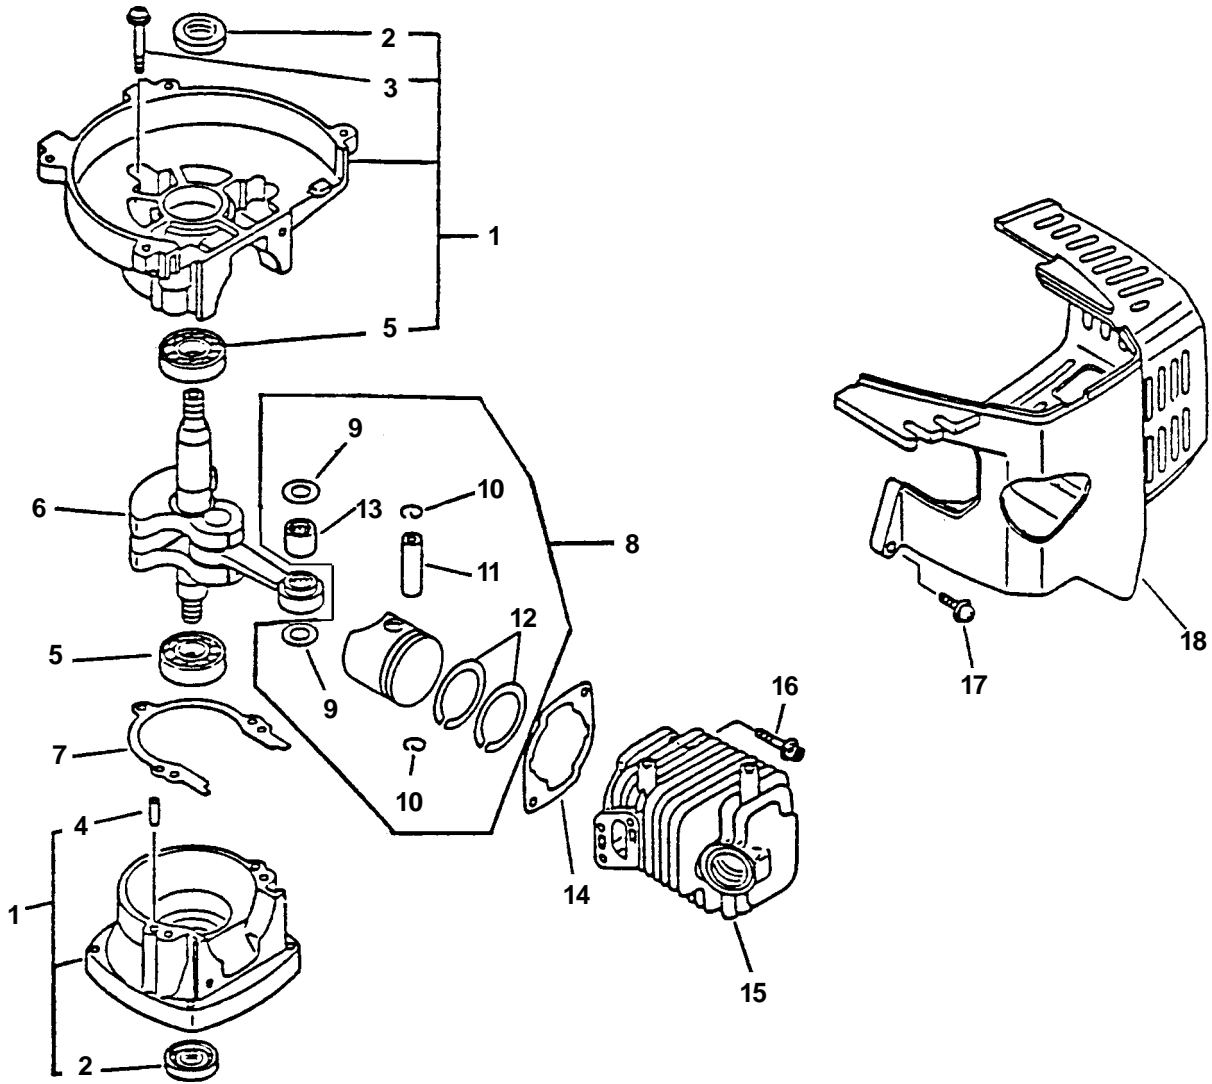

HC-2000 TYPE 1E ENGINE/INTERNAL, EXTERNAL, CRANKCASE, FAN HOUSING, CYLINDER COVER

ENGINE/INTERNAL, EXTERNAL, CRANKCASE, FAN HOUSING, CYLINDER COVER **HC-2000 TYPE 1E**

KEY	PART NUMBER	QTY	DESCRIPTION	REMARKS
1	-----	1	CRANKCASE KIT	USE SB1032
2	10021242030	2	OILSEAL	
3	90016205028	3	SCREW 5X28	
4	10021503930	2	PIN, DOWEL	
5	90081036201	2	BEARING, BALL 6201	
6	-----	1	CRANKSHAFT ASY	USE SB1032
7	-----	1	GASKET, CRANKCASE	INCLUDED IN KIT P021000350
8	10000048732	1	PISTON KIT S/N 001001 - 512982	INCLUDES ITEMS 9 - 12
8	P021001111	1	PISTON KIT S/N 512983 & UP	INCLUDES ITEMS 9 - 13
9	10001408960	2	SPACER, PISTON PIN	
10	10001504630	2	CIRCLIP, PISTON PIN	
11	10001311520	1	PIN, PISTON	
12	10001105330	2	RING, PISTON S/N 001001 - 511858	
12	A101000000	2	RING, PISTON S/N 511859 & UP	
13	10011305930	1	BEARING, NEEDLE	
14	10101044332	1	GASKET, CYLINDER BASE	INCLUDED IN KIT P021000350
15	10101106562	1	CYLINDER S/N 001001 - 511858	
15	A130000020	1	CYLINDER S/N 511859 & UP	
16	90016205022	2	BOLT, H.S. 5X22	
17	90023804022	2	SCREW 4X22	
18	10151408960	1	COVER, CYLINDER	
<u>ENGINE REPOWER</u>				
	SB1032	1	SHORT BLOCK	INCLUDES FACTORY ASSEMBLED CYLINDER, CRANKCASE, PISTON CRANKSHAFT, BEARINGS & SEALS
	P021000350	1	GASKET KIT	INCLUDES THE FOLLOWING ITEMS
	-----	1	GASKET, CRANKCASE	
	10101044332	1	GASKET, CYLINDER BASE	
	13001042032	1	GASKET, INTAKE	
	13001642031	1	GASKET, INTAKE	
	14551042031	2	GASKET, MUFFLER	
	14586642031	1	GASKET, MUFFLER LID	S/N 001001 - 511858
	V104000001	1	GASKET, MUFFLER LID	S/N 511859 & UP
	61041405360	1	GASKET, GEAR HOUSING