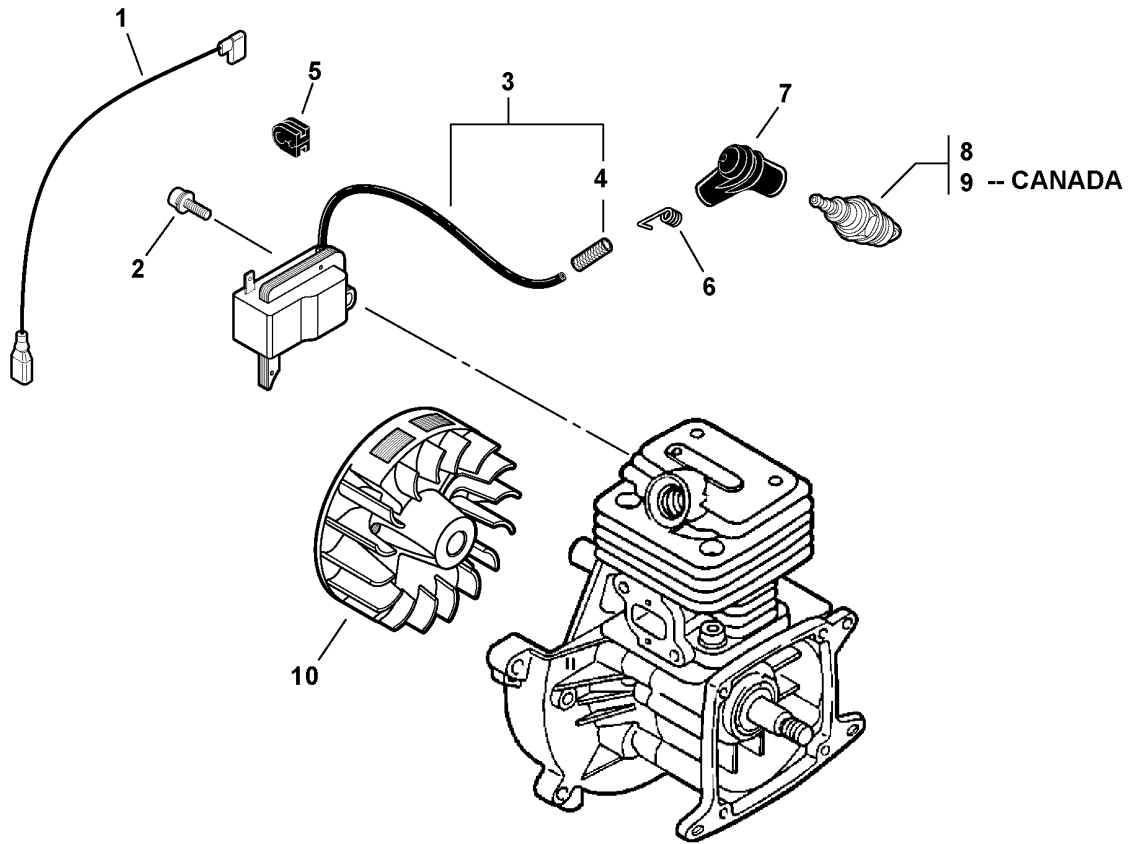

007 0035 000

ITEM	PART NUMBER	QTY	DESCRIPTION	REMARKS
1	V485000260	1	LEAD, IGNITION	
2	90016205016	2	SCREW 5X16	
3	A411000110	1	IGNITION COIL KIT	INCLUDES ITEM 4
4	V475002200	1	TUBE, INSULATOR	
5	15611240630	1	GROMMET	
6	15901103432	1	TERMINAL, SPARK PLUG CAP	
7	15901203433	1	CAP, SPARK PLUG	
8	15901019830	1	SPARK PLUG -- BPM-8Y¹	
9	A425000000	1	SPARK PLUG -- BPMR-8Y¹	CANADA MODELS
10	A409000130	1	FLYWHEEL	

Footnotes

1: Also Available In REPOWER TUNE-UP KIT