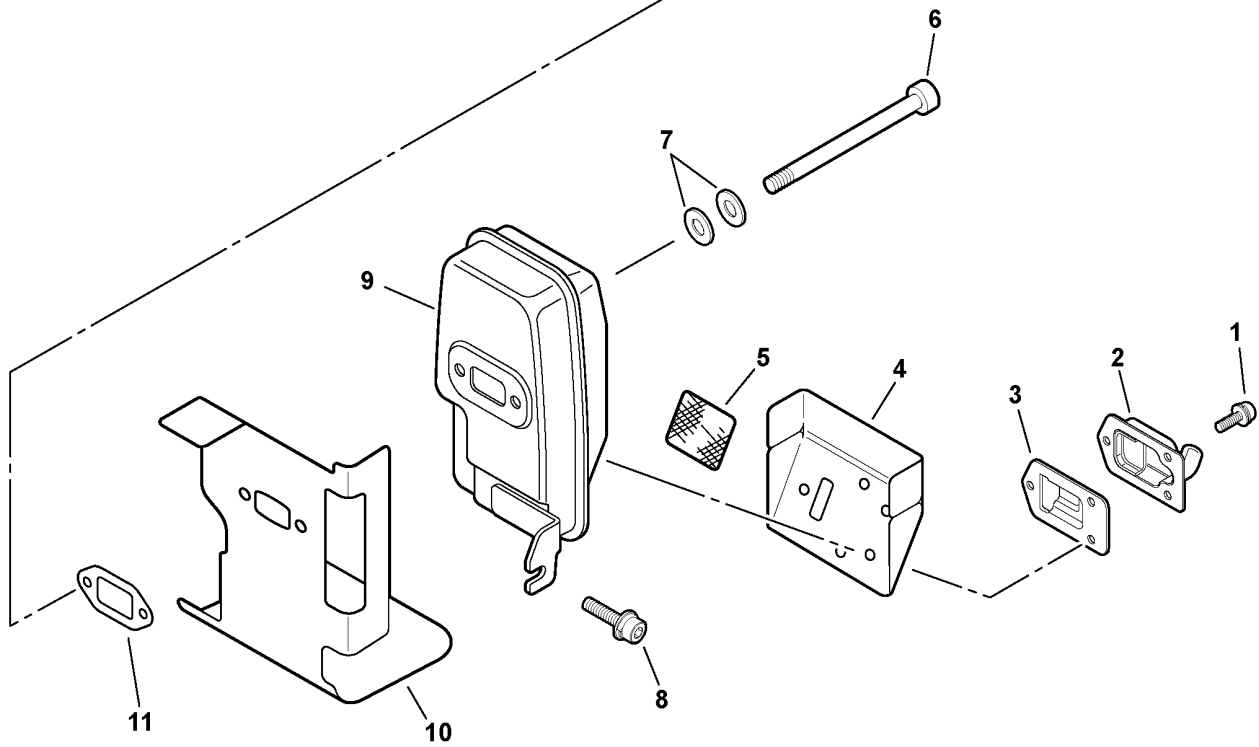

006 0056 000

ITEM	PART NUMBER	QTY	DESCRIPTION	REMARKS
1	90024204010	3	SCREW 4X10	
2	A313000080	1	GUIDE, EXHAUST	
3	A313000110	1	GUIDE, EXHAUST - INNER	
4	V104000350	1	GASKET, EXHAUST	
5	14586240630	1	SCREEN, MUFFLER	
6	90010505060	2	SCREW 5X60	
7	90060000005	2	WASHER 5	
8	90016205016	1	SCREW 5X16	
9	A300000090	1	MUFFLER	
10	V104000310	1	SHIELD, EXHAUST	Also Included In GASKET KIT
11	V104000160	1	GASKET, EXHAUST	Also Included In GASKET KIT