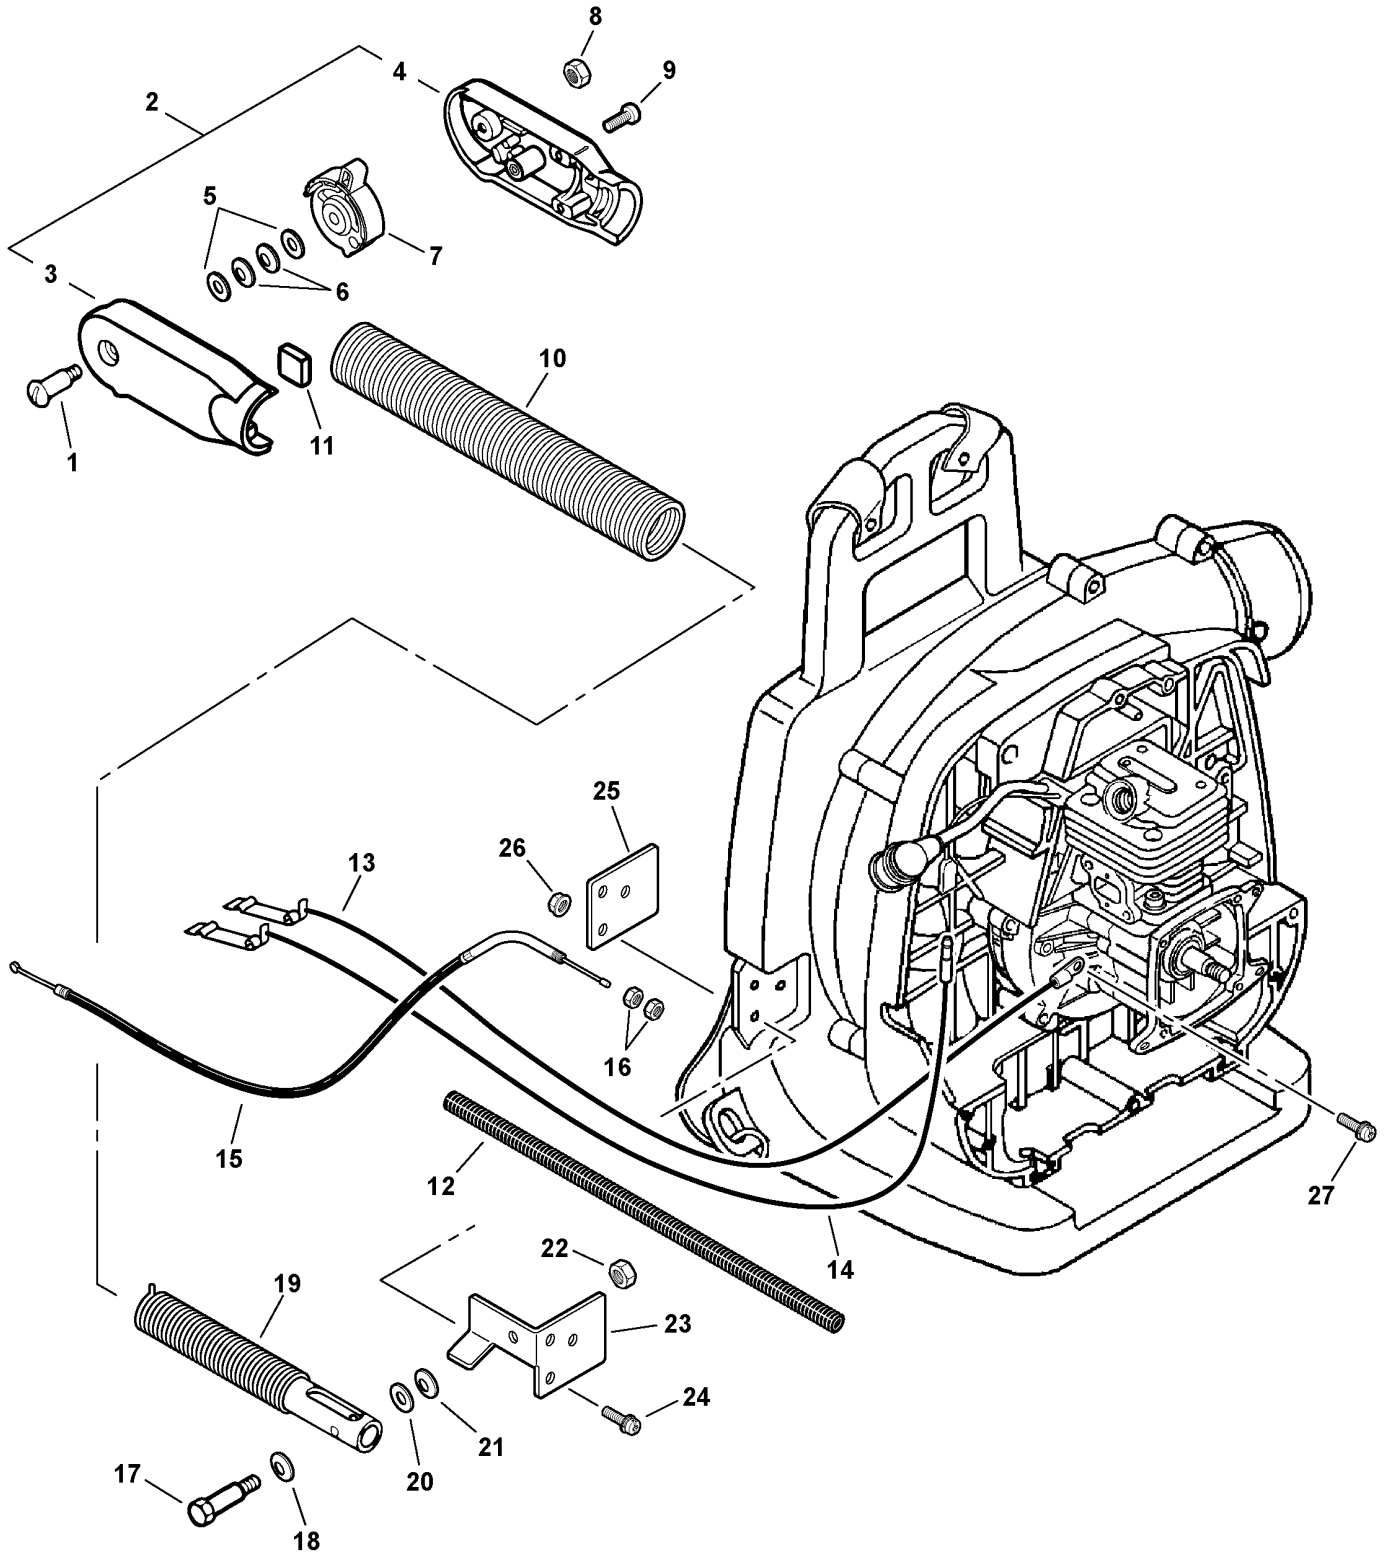

005 0034 000

ITEM	PART NUMBER	QTY	DESCRIPTION	REMARKS
1	13040652131	1	KNOB, FASTENER	
2	A232000120	1	LID, AIR CLEANER	
3	13031051830	1	FILTER, AIR ¹	
4	A244000050	1	PLATE, PREVENT	
5	90024205060	2	SCREW 5X60	
6	13030757730	1	CASE, AIR CLEANER	
7	90050200006	2	NUT	
8	-----	1	CARBURETOR	See Carburetor Diagram For Additional Information
9	13001013410	1	GASKET, INTAKE	Also Included In GASKET KIT
10	A200000021	1	INSULATOR, INTAKE	
11	90010605025	2	SCREW 5X25	
12	13001055930	2	GASKET, INTAKE	Also Included In GASKET KIT
13	A160000120	1	COVER, CYLINDER	
14	90024205010	1	SCREW 5X10	

Footnotes

1: NOT AVAILABLE SEPARATELY

023 0008 H00

ITEM	PART NUMBER	QTY	DESCRIPTION	REMARKS
1	60403021060	1	SCREW 4	
2	P021003010	1	CONTROL HANDLE KIT	INCLUDES ITEMS 3-4
3	C471000050	1	HOUSING, THROTTLE - LEFT	
4	C471000060	1	HOUSING, THROTTLE - RIGHT	
5	69911804560	2	WASHER	
6	17816021060	2	FRICTION WASHER	
7	C453000021	1	LEVER, THROTTLE	
8	90056000004	1	LOCKNUT	
9	88995021060	3	SCREW 4X22 - TAPPING	
10	V475000910	1	TUBE, OUTER	
11	10429321060	1	PAD, FOAM	
12	16202321061	1	COVER, CORRUGATED	
13	V485000122	1	LEAD, GROUND	
14	V485000060	1	LEAD, IGNITION	
15	V430000120	1	CABLE, THROTTLE	
16	90050200006	2	NUT 6	
17	43261721060	1	BOLT 6	
18	17812921060	1	WAVE WASHER	
19	V475000920	1	SPRING TUBE ASY	
20	69402921060	1	WASHER	
21	70101721060	1	WASHER	
22	90003010008	1	NUT 1/4-20	
23	C625000000	1	FIXTURE, BRACKET - UPPER	
24	90023805016	3	SCREW 5X16	
25	C625000010	1	FIXTURE, BRACKET - LOWER	
26	90051600005	3	FLANGE NUT 5	
27	90023805010	1	SCREW 5X10	