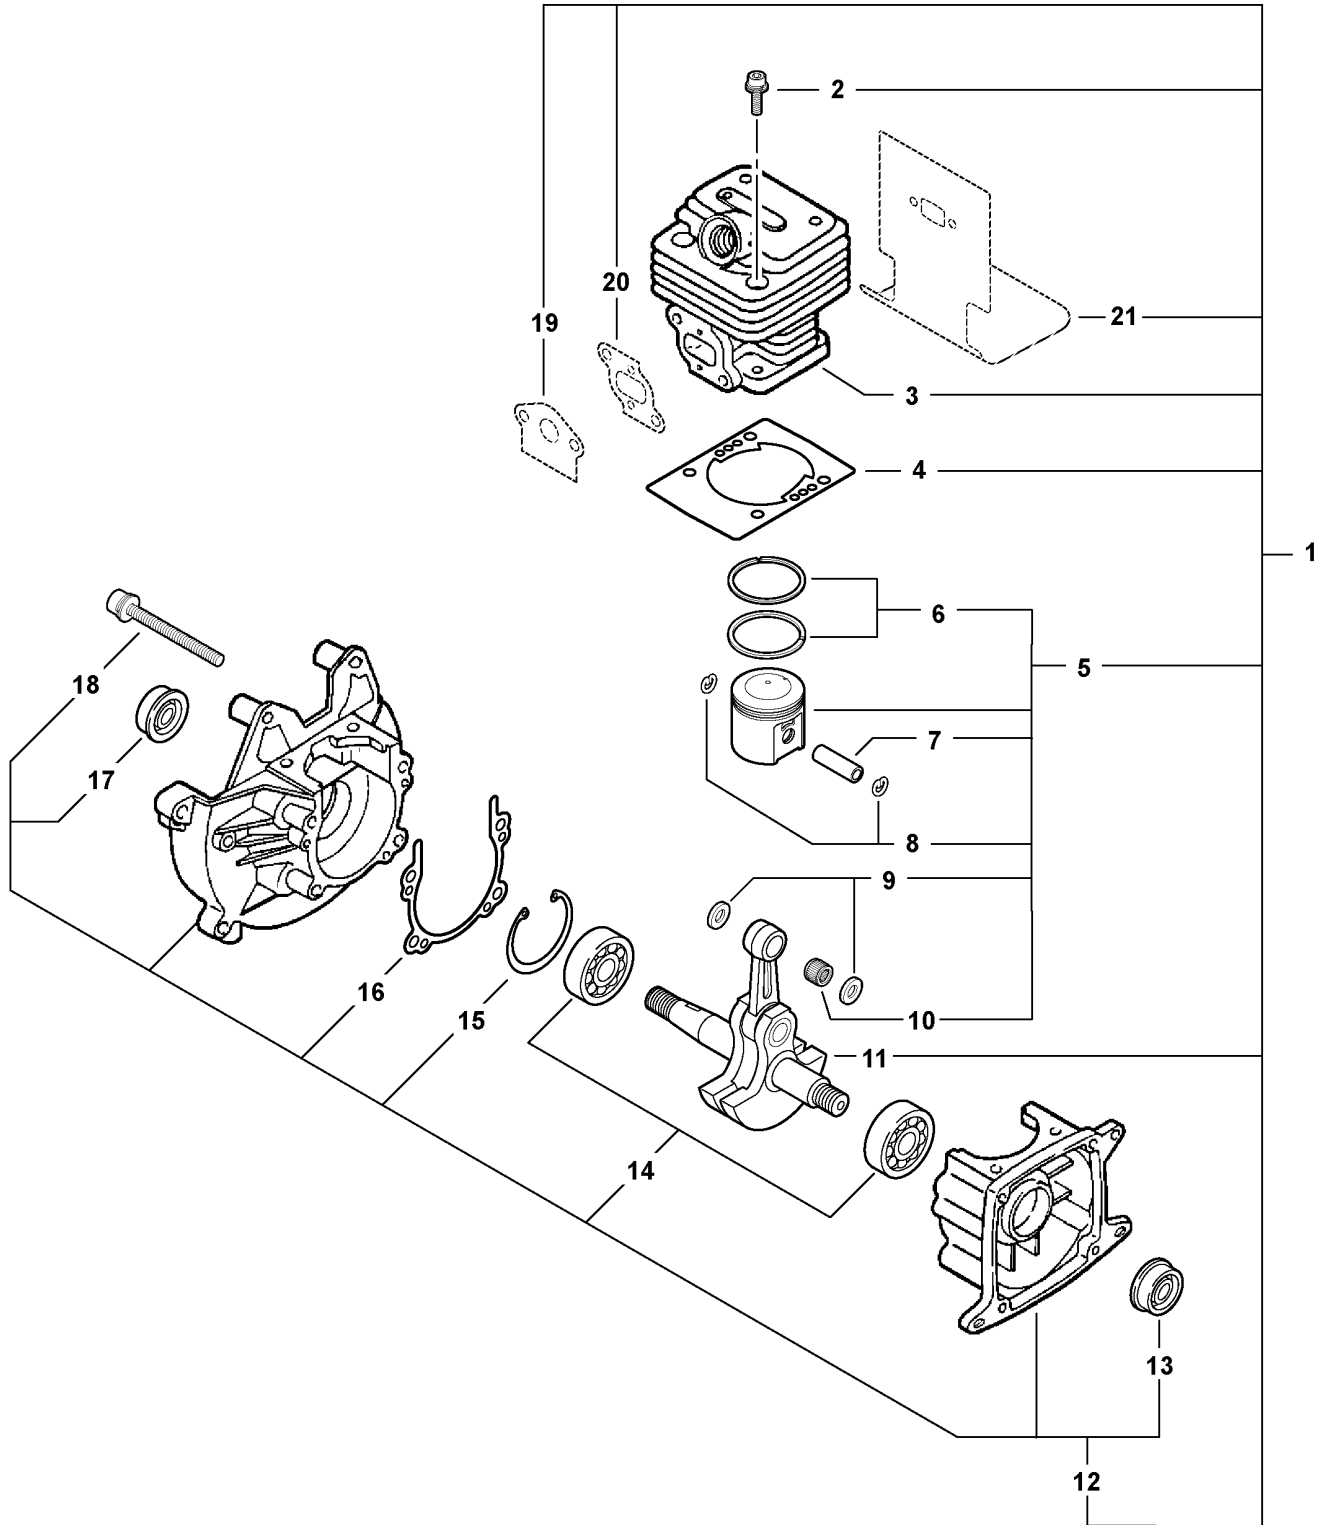

SB1060 0000 000

ITEM	PART NUMBER	QTY	DESCRIPTION	REMARKS
1	SB1060	1	SHORT BLOCK	INCLUDES ITEMS 2-21
2	90016205022	4	SCREW 5X22	
3	A130000371	1	CYLINDER	
4	V100000070	1	GASKET, CYLINDER¹	
5	P021004740	1	PISTON KIT	INCLUDES ITEMS 6-10
6	A101000010	2	RING, PISTON	
7	V606000000	1	PIN, PISTON	
8	10001504630	2	CIRCLIP, PISTON PIN	
9	10001455930	2	SPACER, PISTON PIN	
10	V553000020	1	BEARING, NEEDLE	
11	A011000031	1	CRANKSHAFT ASY	INCLUDES ITEM 11
12	P021000941	1	CRANKCASE KIT	INCLUDES ITEMS 13-18
13	V505000020	1	OIL SEAL	
14	90080036001	2	BEARING, BALL 6001	
15	90070200028	1	CIRCLIP 28	
16	10024255930	1	GASKET, CRANKCASE¹	
17	10021228230	1	OIL SEAL	
18	90016205025	4	SCREW 5X25	
19	-----	1	GASKET, INTAKE²	
20	-----	1	GASKET, INTAKE²	
21	-----	1	SHIELD, EXHAUST³	

Footnotes

- 1: Also Included In GASKET KIT
- 2: SEE PAGES "Intake"
- 3: SEE PAGES "Exhaust"