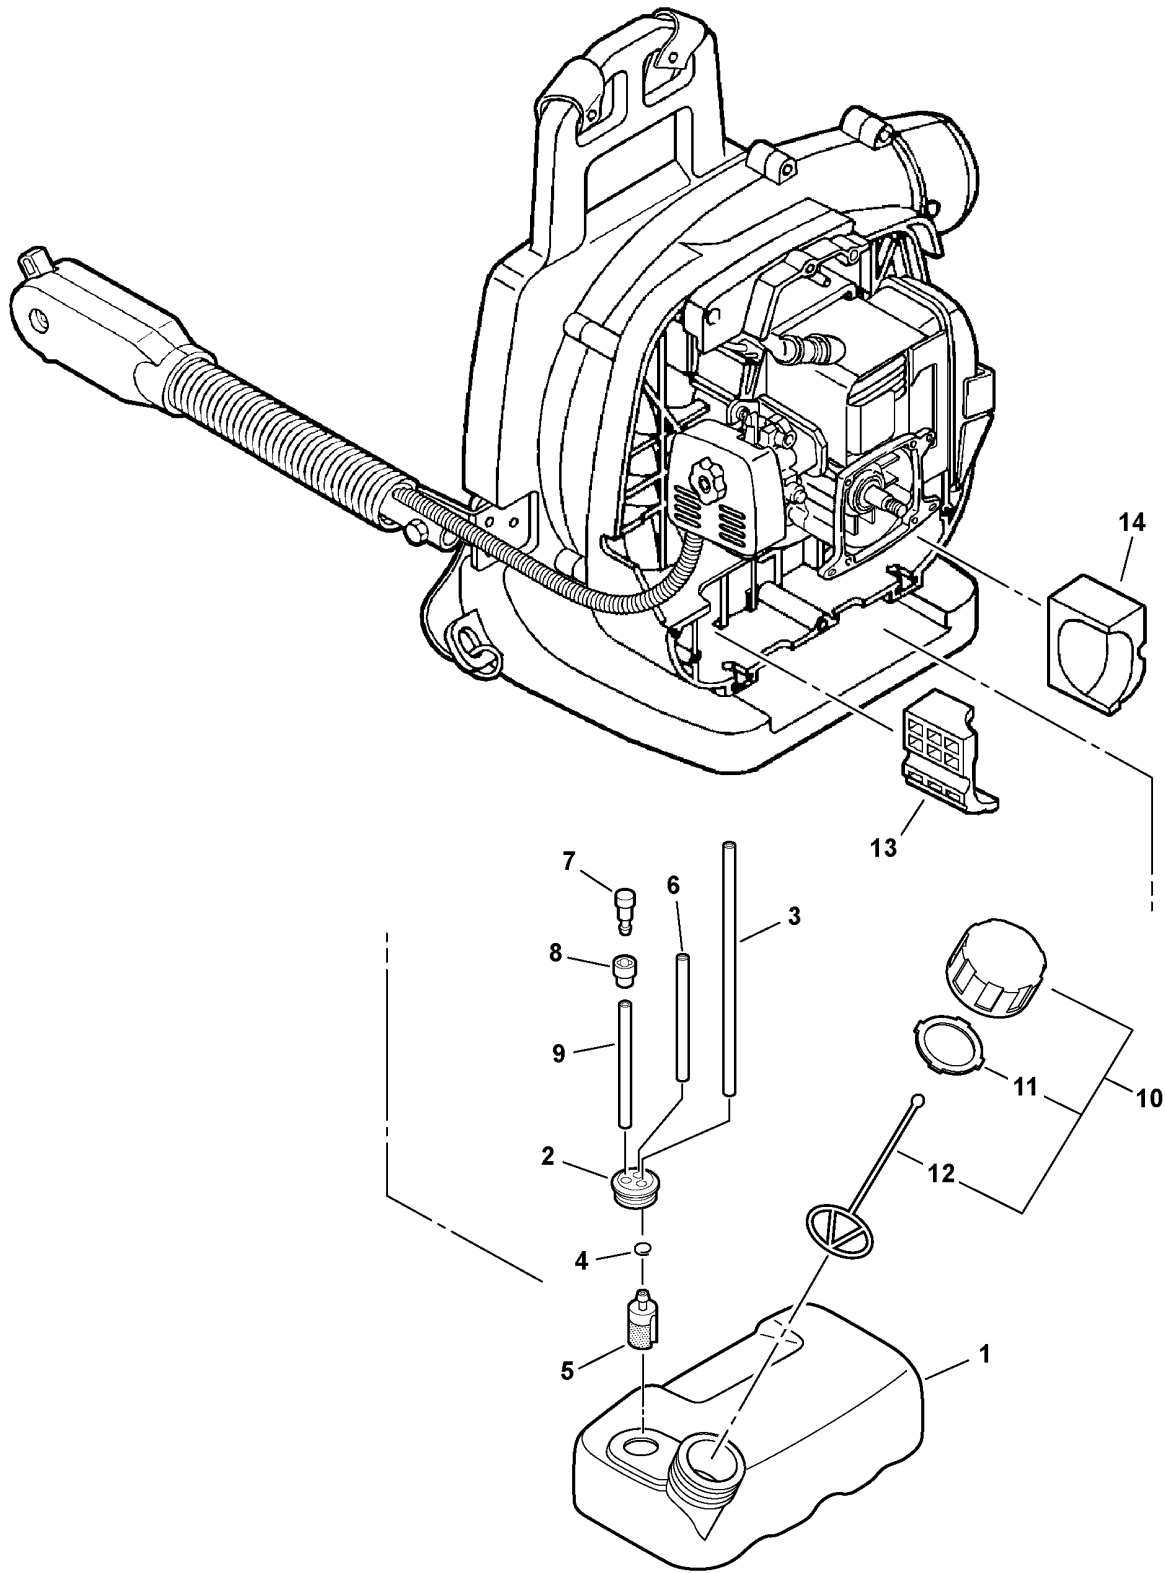

This Page Intentionally Left Blank

027 0001 000

ITEM	PART NUMBER	QTY	DESCRIPTION	REMARKS
1	A190000011	1	COVER, ENGINE	
2	90025305020	4	SCREW 5X20 - TAPPING	
3	90016304016	4	SCREW 4X16	
4	V420000390	1	CUSHION, FUEL TANK - FRONT	
5	17720009560	1	STARTER ASY	INCLUDES ITEMS 6-11
6	17723644330	1	SCREW	
7	17721505960	1	DRUM, STARTER	
8	17722605310	1	ROPE, STARTER - 3.5X960mm	REPOWER BULK OPTION: 99944445000
9	17722806530	1	GRIP, STARTER	
10	17722709560	1	GUIDE, ROPE	
11	17722042030	1	SPRING, REWIND	
12	17720244331	1	STARTER PAWL ASY	INCLUDES ITEMS 13-14
13	17721844330	1	PAWL, STARTER	
14	17723412220	1	SPRING, RETURN	