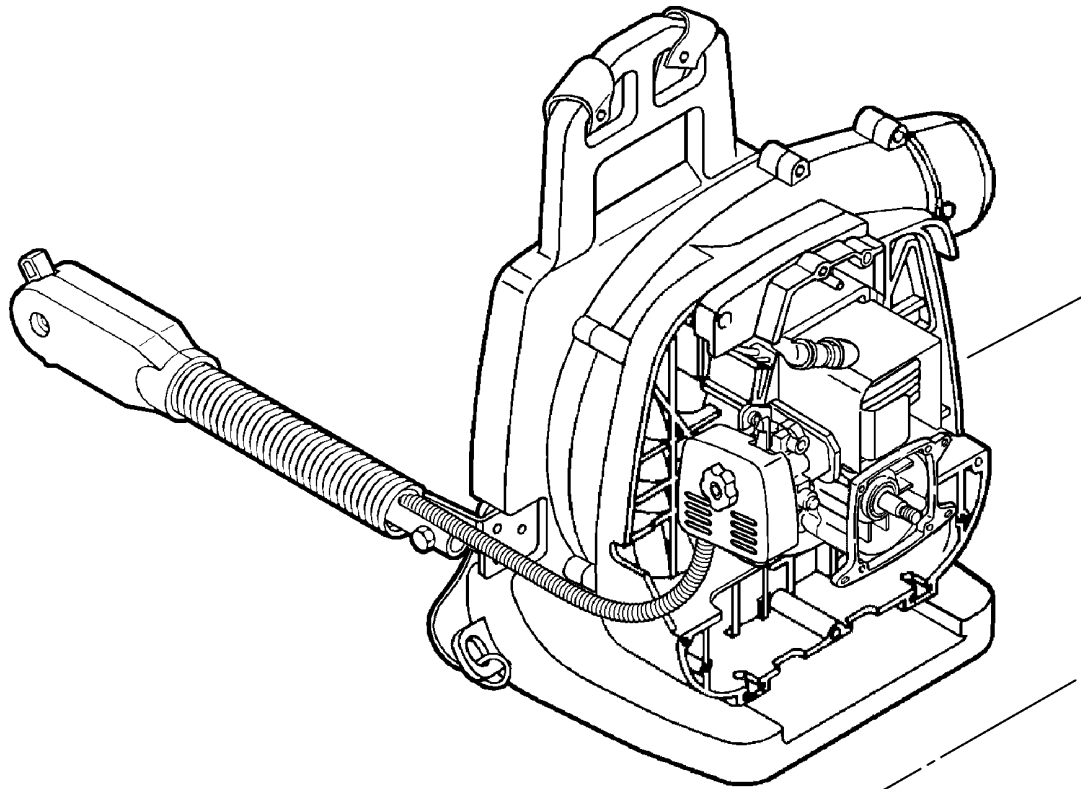

006 0056 000

ITEM	PART NUMBER	QTY	DESCRIPTION	REMARKS
1	90024204010	3	SCREW 4X10	
2	A313000080	1	GUIDE, EXHAUST	
3	A313000110	1	GUIDE, EXHAUST - INNER	
4	V104000350	1	GASKET, EXHAUST	
5	14586240630	1	SCREEN, MUFFLER	
6	90010505060	2	SCREW 5X60	
7	90060000005	2	WASHER 5	
8	90016205016	1	SCREW 5X16	
9	A300000090	1	MUFFLER	
10	V104000310	1	SHIELD, EXHAUST	Also Included In GASKET KIT
11	V104000160	1	GASKET, EXHAUST	Also Included In GASKET KIT