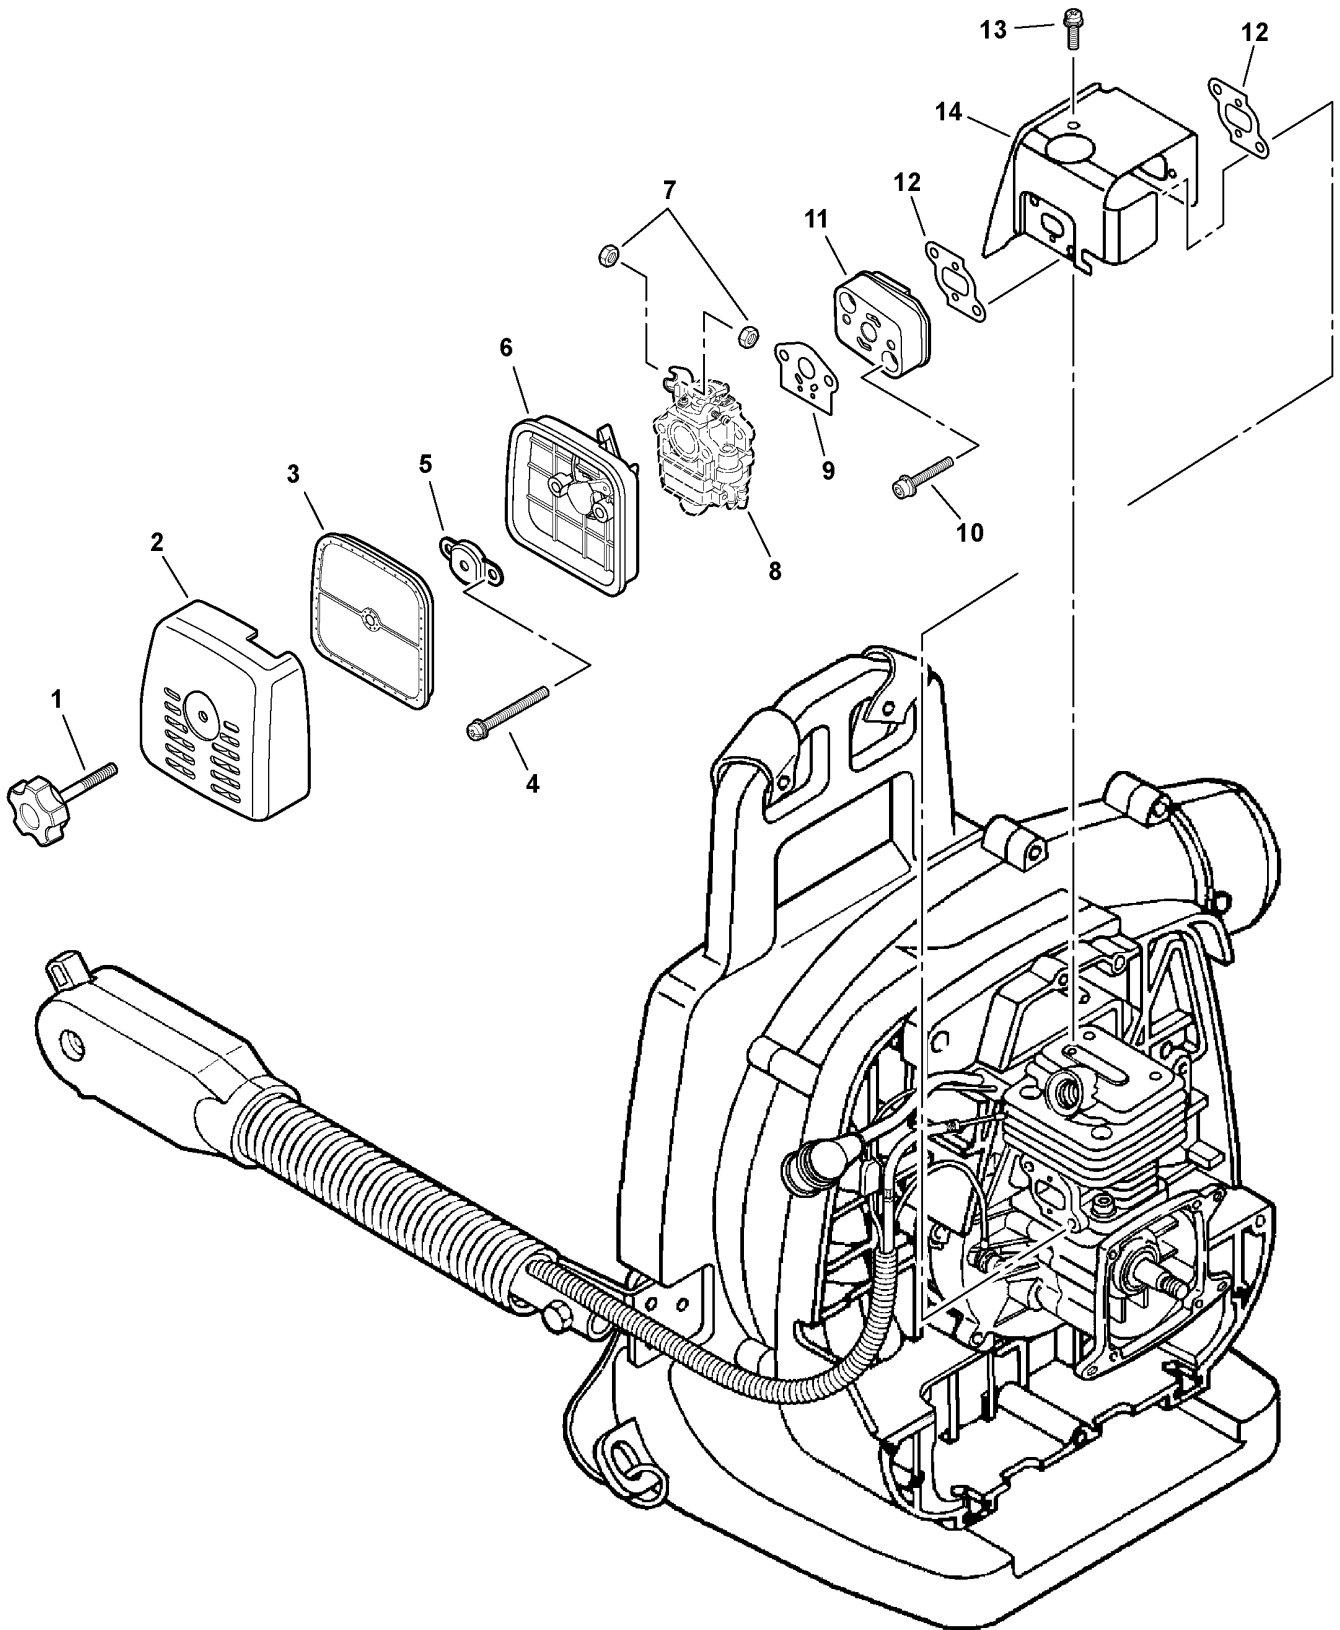

005 0034 000

ITEM	PART NUMBER	QTY	DESCRIPTION	REMARKS
1	13040652131	1	KNOB, FASTENER	
2	A232000120	1	LID, AIR CLEANER	
3	13031051830	1	FILTER, AIR¹	
4	A244000050	1	PLATE, PREVENT	
5	90024205060	2	SCREW 5X60	
6	13030757730	1	CASE, AIR CLEANER	
7	90050200006	2	NUT	
8	-----	1	CARBURETOR	See Carburetor Diagram For Additional Information
9	13001013410	1	GASKET, INTAKE	Also Included In GASKET KIT
10	A200000021	1	INSULATOR, INTAKE	
11	90010605025	2	SCREW 5X25	
12	13001055930	2	GASKET, INTAKE	Also Included In GASKET KIT
13	A160000120	1	COVER, CYLINDER	
14	90024205010	1	SCREW 5X10	

Footnotes

1: Also Available In REPOWER TUNE-UP & FILTER KIT