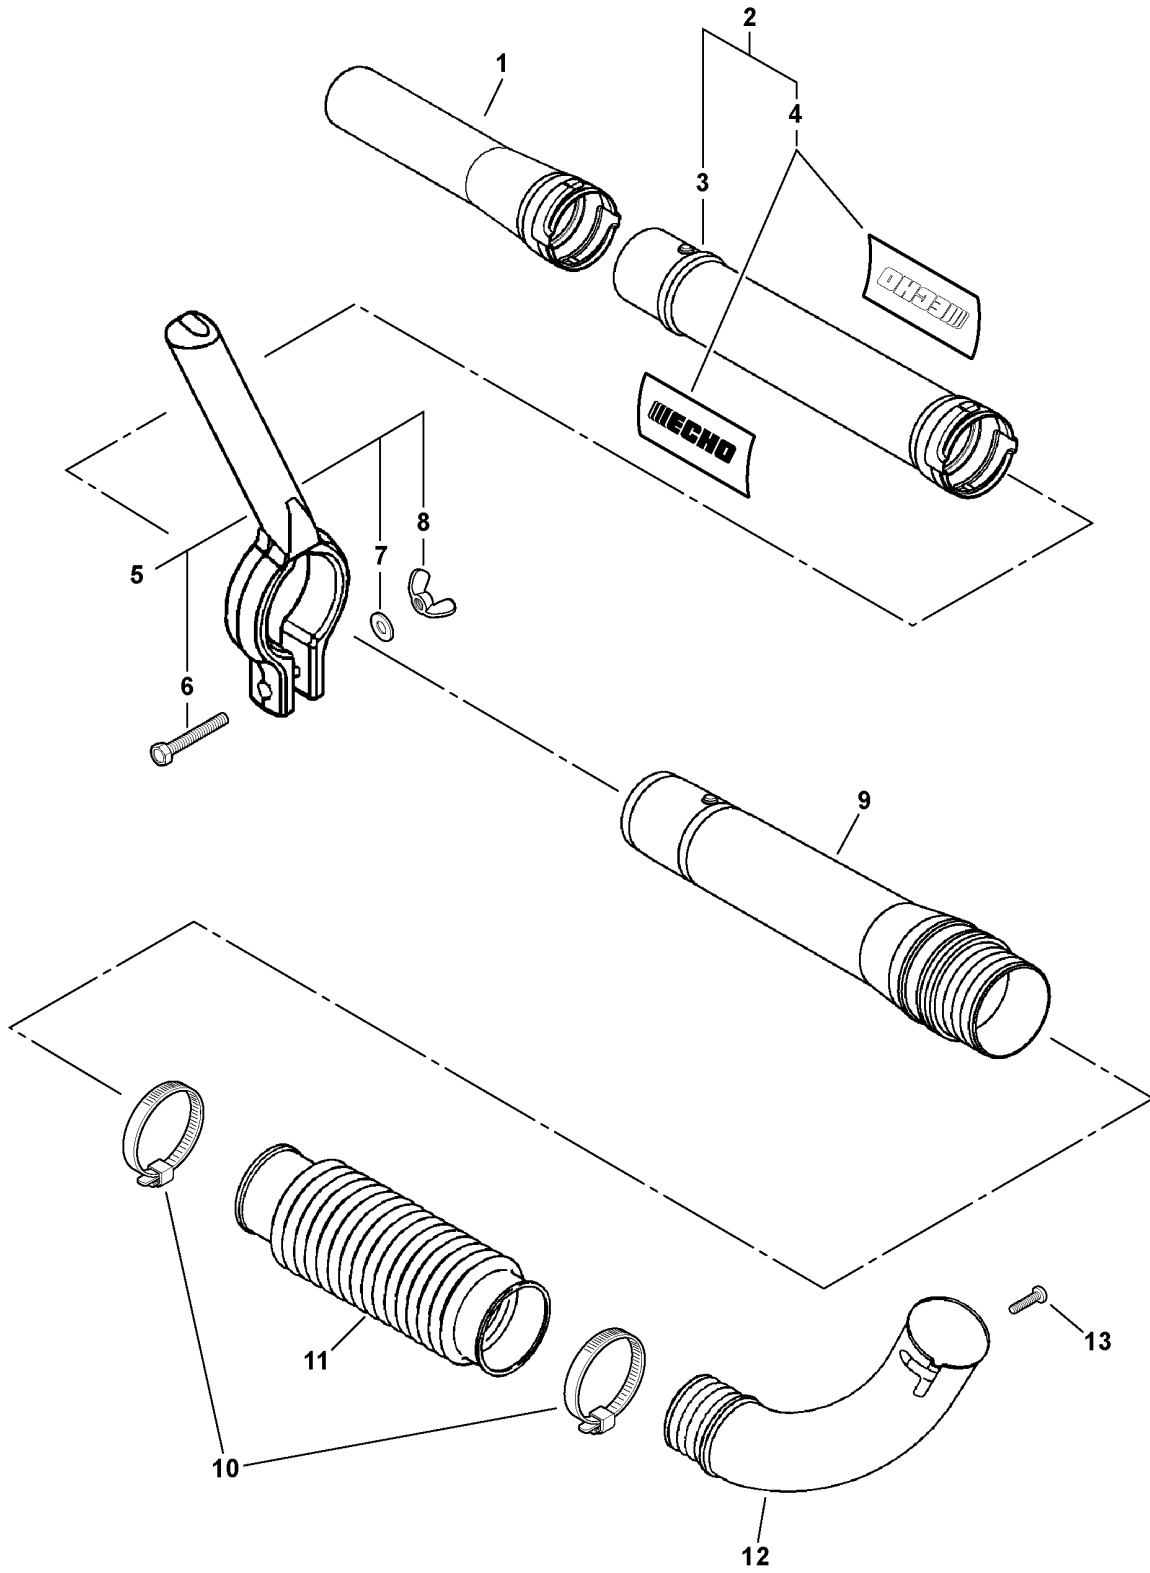

Footnotes

1: NOT AVAILABLE SEPARATELY

023 0008 H00

ITEM	PART NUMBER	QTY	DESCRIPTION	REMARKS
1	60403021060	1	SCREW 4	
2	P021003010	1	CONTROL HANDLE KIT	INCLUDES ITEMS 3-4
3	C471000050	1	HOUSING, THROTTLE - LEFT	
4	C471000060	1	HOUSING, THROTTLE - RIGHT	
5	69911804560	2	WASHER	
6	17816021060	2	FRICTION WASHER	
7	C453000021	1	LEVER, THROTTLE	
8	90056000004	1	LOCKNUT	
9	88995021060	3	SCREW 4X22 - TAPPING	
10	V475000910	1	TUBE, OUTER	
11	10429321060	1	PAD, FOAM	
12	16202321061	1	COVER, CORRUGATED	
13	V485000122	1	LEAD, GROUND	
14	V485000060	1	LEAD, IGNITION	
15	V430000120	1	CABLE, THROTTLE	
16	90050200006	2	NUT 6	
17	43261721060	1	BOLT 6	
18	17812921060	1	WAVE WASHER	
19	V475000920	1	SPRING TUBE ASY	
20	69402921060	1	WASHER	
21	70101721060	1	WASHER	
22	90003010008	1	NUT 1/4-20	
23	C625000000	1	FIXTURE, BRACKET - UPPER	
24	90023805016	3	SCREW 5X16	
25	C625000010	1	FIXTURE, BRACKET - LOWER	
26	90051600005	3	FLANGE NUT 5	
27	90023805010	1	SCREW 5X10	

020 0015 H00

ITEM	PART NUMBER	QTY	DESCRIPTION	REMARKS
1	E165000090	1	TUBE, BLOWER - NOZZEL	
2	21000103462	1	STRAIGHT BLOWER TUBE KIT	INCLUDES ITEMS 3-4
3	21001503460	1	TUBE, BLOWER - STRAIGHT	
4	89011804262	2	LABEL, ECHO	
5	001107	1	HANDLE ASY	INCLUDES ITEMS 6-8
6	90010006045	1	BOLT 6X45	
7	90060000006	1	WASHER 6	
8	90052500006	1	WING NUT 6	
9	21200507560	1	TUBE, BLOWER - SWIVEL	
10	V495000430	2	CLAMP	
11	E164000000	1	TUBE, BLOWER - FLEXIBLE	
12	E160000041	1	TUBE, BLOWER - ELBOW	
13	90025605010	1	SCREW 5X10	