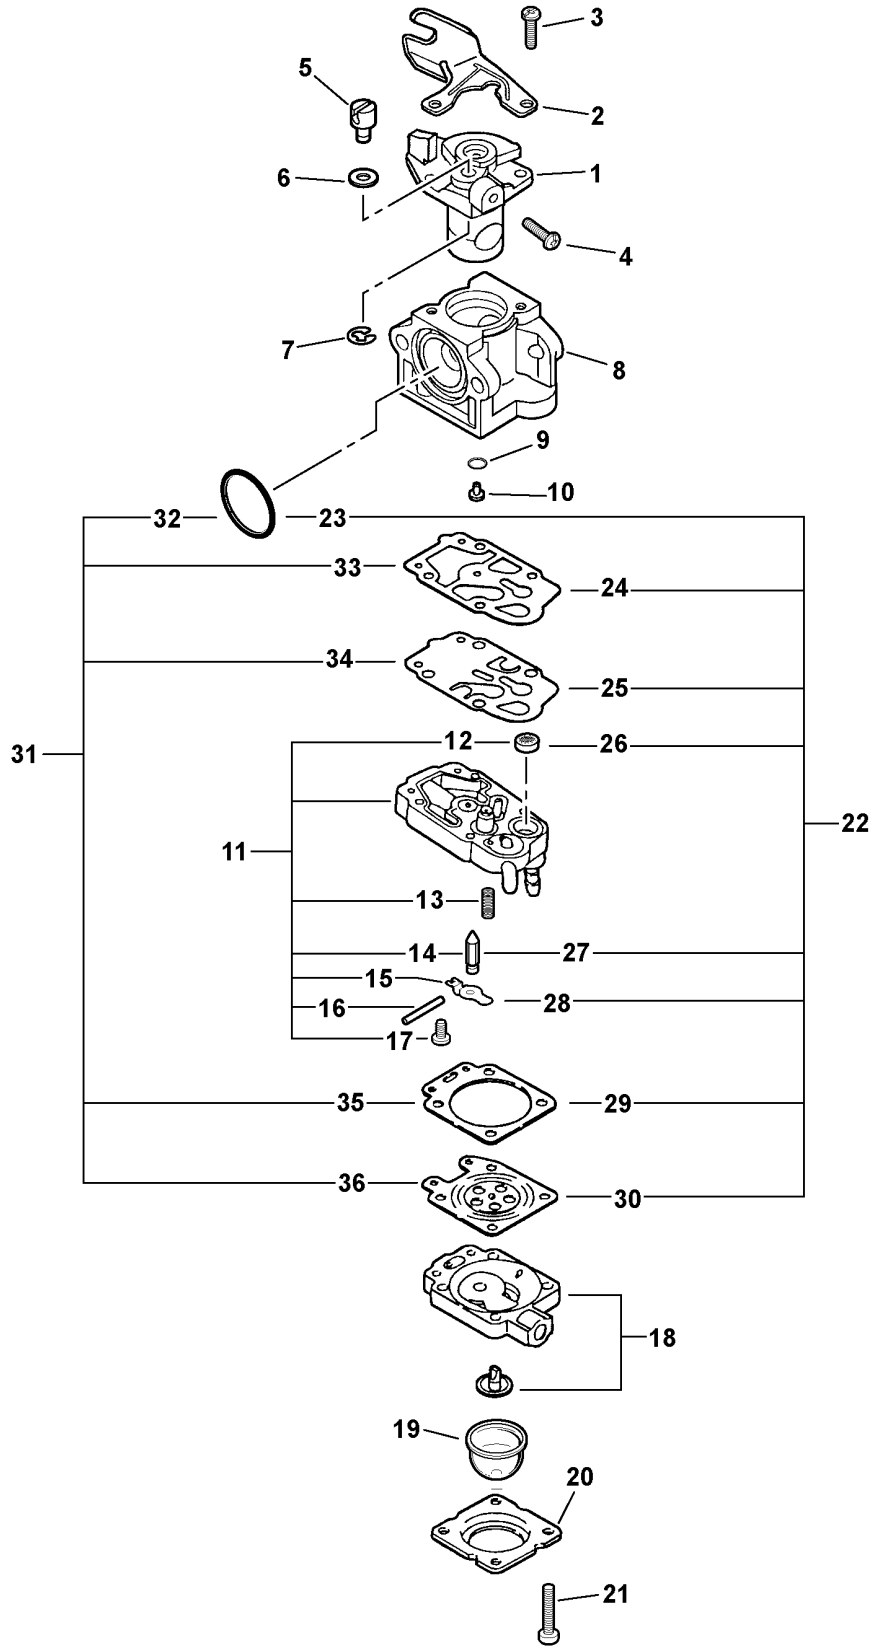

WYJ257 0000 000

ITEM	PART NUMBER	QTY	DESCRIPTION	REMARKS
	A021000470	1	CARBURETOR -- WYJ-316	
1	-----	1	THROTTLE VALVE ASY¹	
2	P003000180	1	BRACKET, CABLE	
3	12311440630	2	SCREW, CABLE BRACKET	
4	12313440030	1	SCREW, IDLE ADJUST	
5	12317245130	1	SWIVEL	
6	12314954230	1	WASHER	
7	12317307930	1	CLIP	
8	-----	1	BODY, CARBURETOR¹	
9	12318305960	1	O-RING	
10	P003000260	1	JET	
11	12317905560	1	PUMP BODY ASY	INCLUDES ITEMS 12-17
12	-----	1	SCREEN, INLET	
13	12312205560	1	SPRING, METERING LEVER	
14	-----	1	VALVE, INLET NEEDLE	
15	-----	1	LEVER, METERING	
16	12313803930	1	PIN, METERING LEVER	
17	12313905560	1	SCREW, METERING LEVER PIN	
18	12318005560	1	BODY, AIR PURGE	
19	12318140630	1	BULB, PURGE	
20	12314205560	1	COVER, PURGE PUMP	
21	12311005560	4	SCREW, PURGE COVER	
22	P003000190	1	REPAIR KIT	INCLUDES ITEMS 23-30
23	-----	1	PACKING, RING	
24	-----	1	GASKET, PUMP	
25	-----	1	DIAPHRAGM, PUMP	
26	-----	1	SCREEN, INLET	
27	-----	1	VALVE, INLET NEEDLE	
28	-----	1	LEVER, METERING	
29	-----	1	GASKET, METERING DIAPHRAGM	
30	-----	1	METERING, DIAPHRAGM	
31	P003000200	1	GASKET/DIAPHRAGM KIT	INCLUDES ITEMS 32-36
32	-----	1	PACKING, RING	
33	-----	1	GASKET, PUMP	
34	-----	1	DIAPHRAGM, PUMP	
35	-----	1	GASKET, METERING DIAPHRAGM	
36	-----	1	METERING, DIAPHRAGM	

Footnotes

1: NOT AVAILABLE SEPARATELY