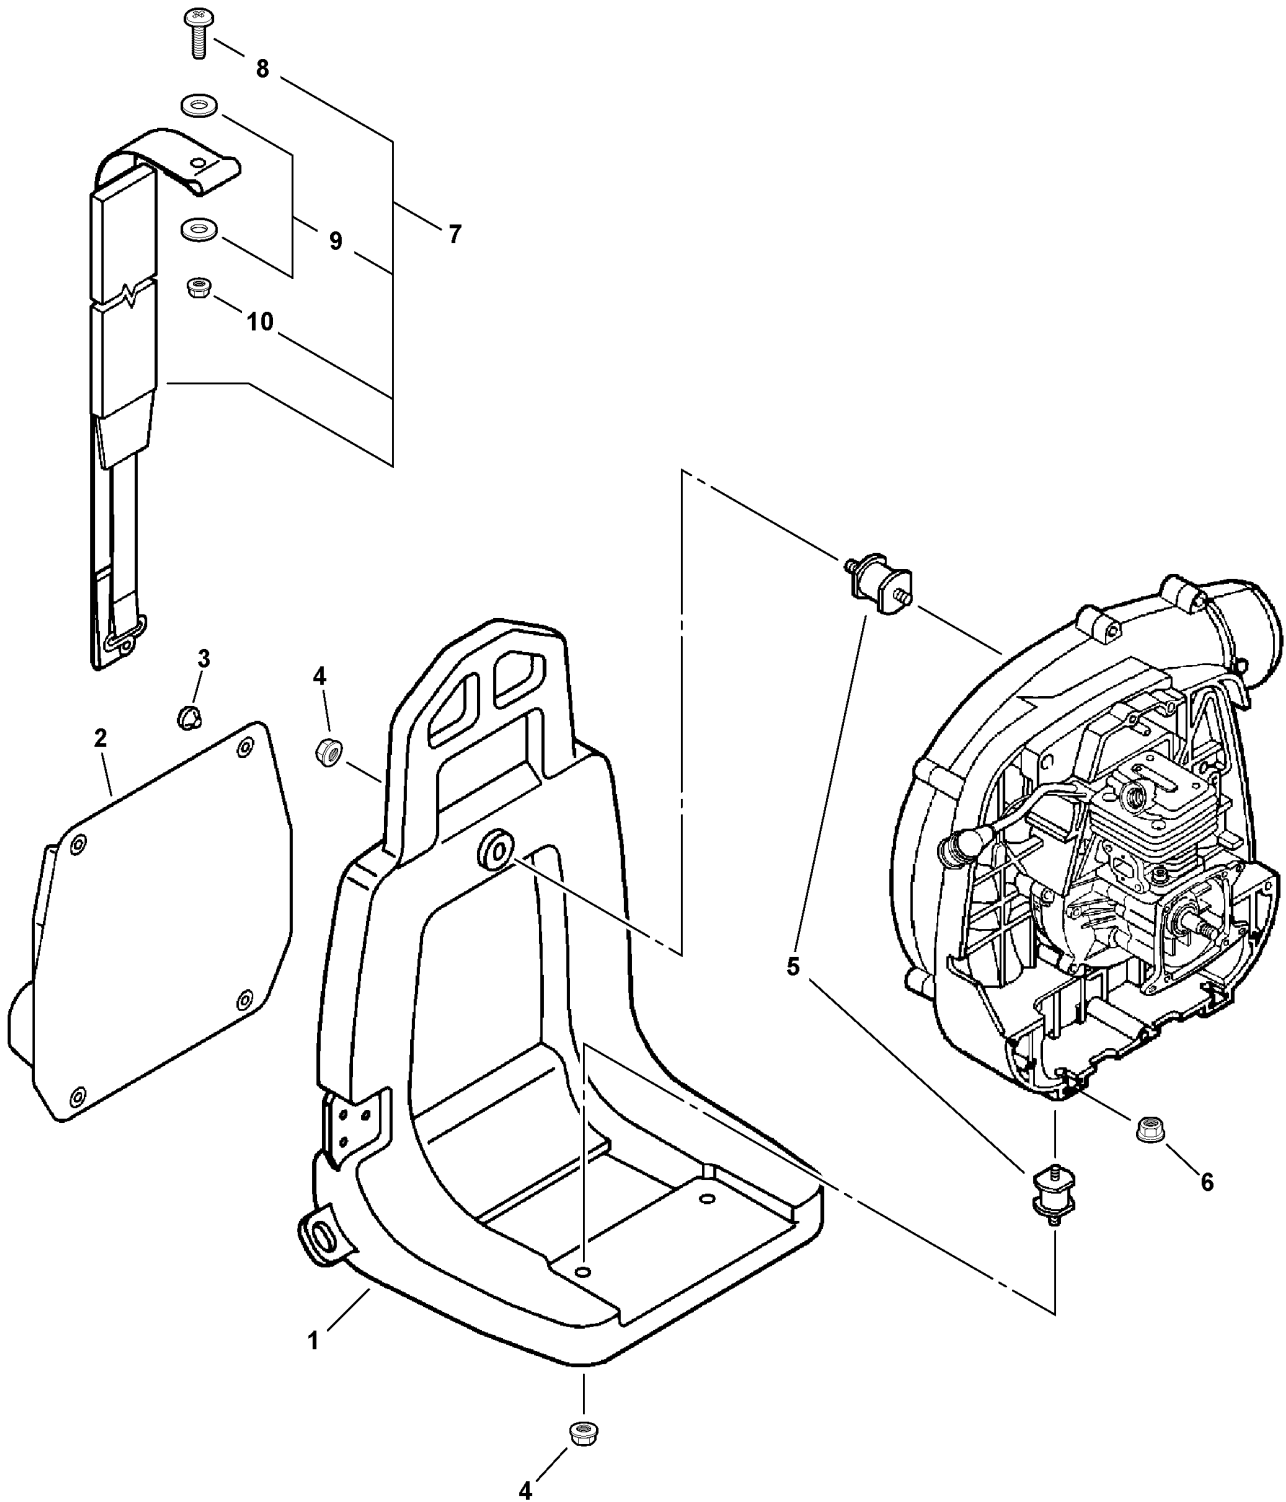

Footnotes

1: NOT AVAILABLE SEPARATELY

023 0008 H00

ITEM	PART NUMBER	QTY	DESCRIPTION	REMARKS
1	60403021060	1	SCREW 4	
2	P021003010	1	CONTROL HANDLE KIT	INCLUDES ITEMS 3-4
3	C471000050	1	HOUSING, THROTTLE - LEFT	
4	C471000060	1	HOUSING, THROTTLE - RIGHT	
5	69911804560	2	WASHER	
6	17816021060	2	FRICTION WASHER	
7	C453000021	1	LEVER, THROTTLE	
8	90056000004	1	LOCKNUT	
9	88995021060	3	SCREW 4X22 - TAPPING	
10	V475000910	1	TUBE, OUTER	
11	10429321060	1	PAD, FOAM	
12	16202321061	1	COVER, CORRUGATED	
13	V485000122	1	LEAD, GROUND	
14	V485000060	1	LEAD, IGNITION	
15	V430000120	1	CABLE, THROTTLE	
16	90050200006	2	NUT 6	
17	43261721060	1	BOLT 6	
18	17812921060	1	WAVE WASHER	
19	V475000920	1	SPRING TUBE ASY	
20	69402921060	1	WASHER	
21	70101721060	1	WASHER	
22	90003010008	1	NUT 1/4-20	
23	C625000000	1	FIXTURE, BRACKET - UPPER	
24	90023805016	3	SCREW 5X16	
25	C625000010	1	FIXTURE, BRACKET - LOWER	
26	90051600005	3	FLANGE NUT 5	
27	90023805010	1	SCREW 5X10	

020 0015 H00

ITEM	PART NUMBER	QTY	DESCRIPTION	REMARKS
1	E165000090	1	TUBE, BLOWER - NOZZEL	
2	21000103462	1	STRAIGHT BLOWER TUBE KIT	INCLUDES ITEMS 3-4
3	21001503460	1	TUBE, BLOWER - STRAIGHT	
4	89011804262	2	LABEL, ECHO	
5	001107	1	HANDLE ASY	INCLUDES ITEMS 6-8
6	90010006045	1	BOLT 6X45	
7	90060000006	1	WASHER 6	
8	90052500006	1	WING NUT 6	
9	21200507560	1	TUBE, BLOWER - SWIVEL	
10	V495000430	2	CLAMP	
11	E164000000	1	TUBE, BLOWER - FLEXIBLE	
12	E160000041	1	TUBE, BLOWER - ELBOW	
13	90025605010	1	SCREW 5X10	