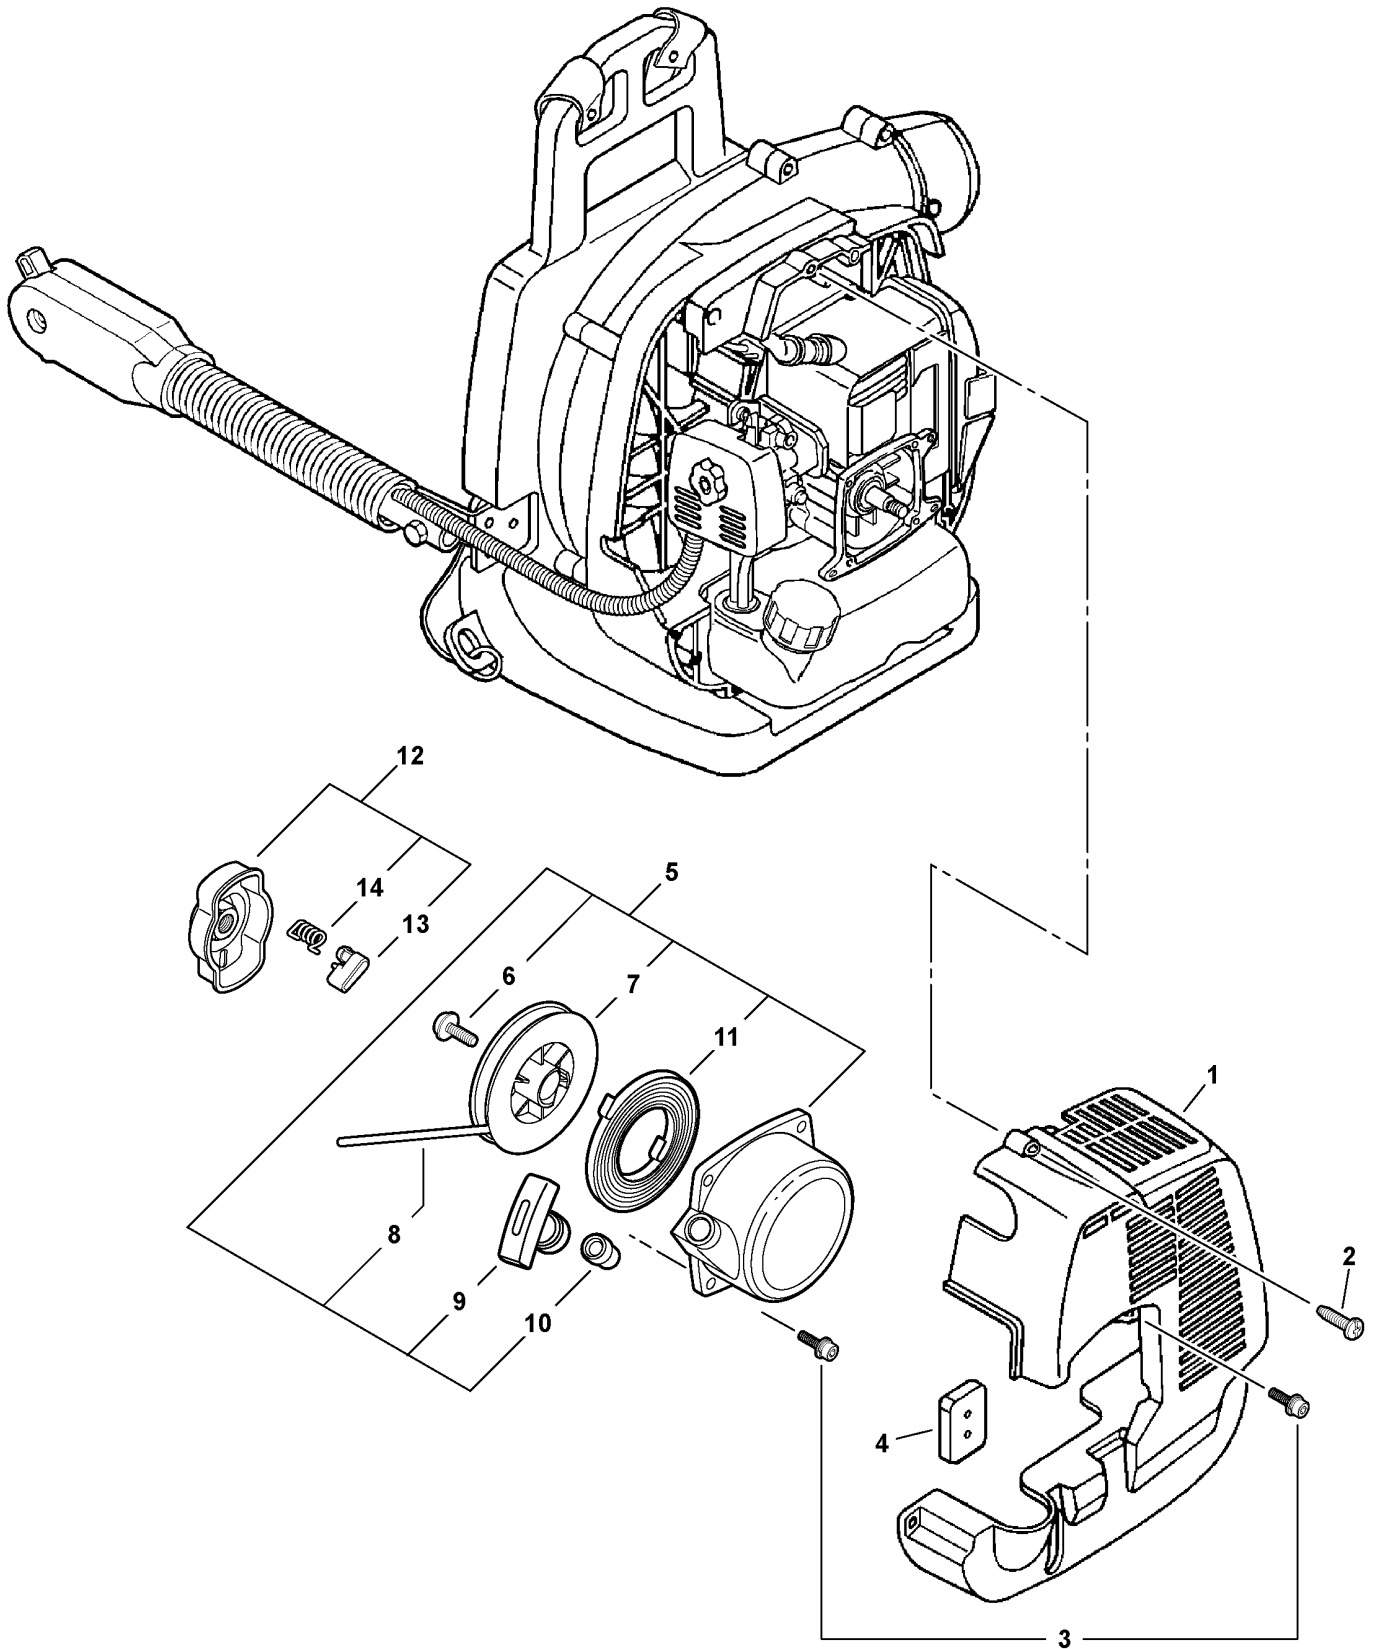

400 Oakwood Road Lake Zurich, Illinois 60047 USA

WWW.ECHO-USA.COM

Table of Contents

Click Any Diagram Description Below To View That Diagram.

PB-260L S/N: 05001001 - 05999999

Engine Cover, Starter.....	4
Fuel System.....	6
Exhaust.....	8
Intake, Cylinder Cover.....	10
Carburetor -- WYJ-316.....	12
Hip Mount Throttle.....	14
Blower Tubes, Handle.....	16
Backpack Frame, Harness.....	18
Fan Case.....	20
Ignition.....	22
Engine, Short Block -- SB1060.....	24
Labels.....	26
Gasket Kit -- P021003891.....	28
Part Number Index.....	30
Part Description Index.....	31

This Page Intentionally Left Blank

027 0001 000

ITEM	PART NUMBER	QTY	DESCRIPTION	REMARKS
1	A190000011	1	COVER, ENGINE	
2	90025305020	4	SCREW 5X20 - TAPPING	
3	90016304016	4	SCREW 4X16	
4	V420000390	1	CUSHION, FUEL TANK - FRONT	
5	17720009560	1	STARTER ASY	INCLUDES ITEMS 6-11
6	17723644330	1	SCREW	
7	17721505960	1	DRUM, STARTER	
8	17722605310	1	ROPE, STARTER - 3.5X960mm	REPOWER BULK OPTION: 99944445000
9	17722806530	1	GRIP, STARTER	
10	17722709560	1	GUIDE, ROPE	
11	17722042030	1	SPRING, REWIND	
12	17720244331	1	STARTER PAWL ASY	INCLUDES ITEMS 13-14
13	17721844330	1	PAWL, STARTER	
14	17723412220	1	SPRING, RETURN	