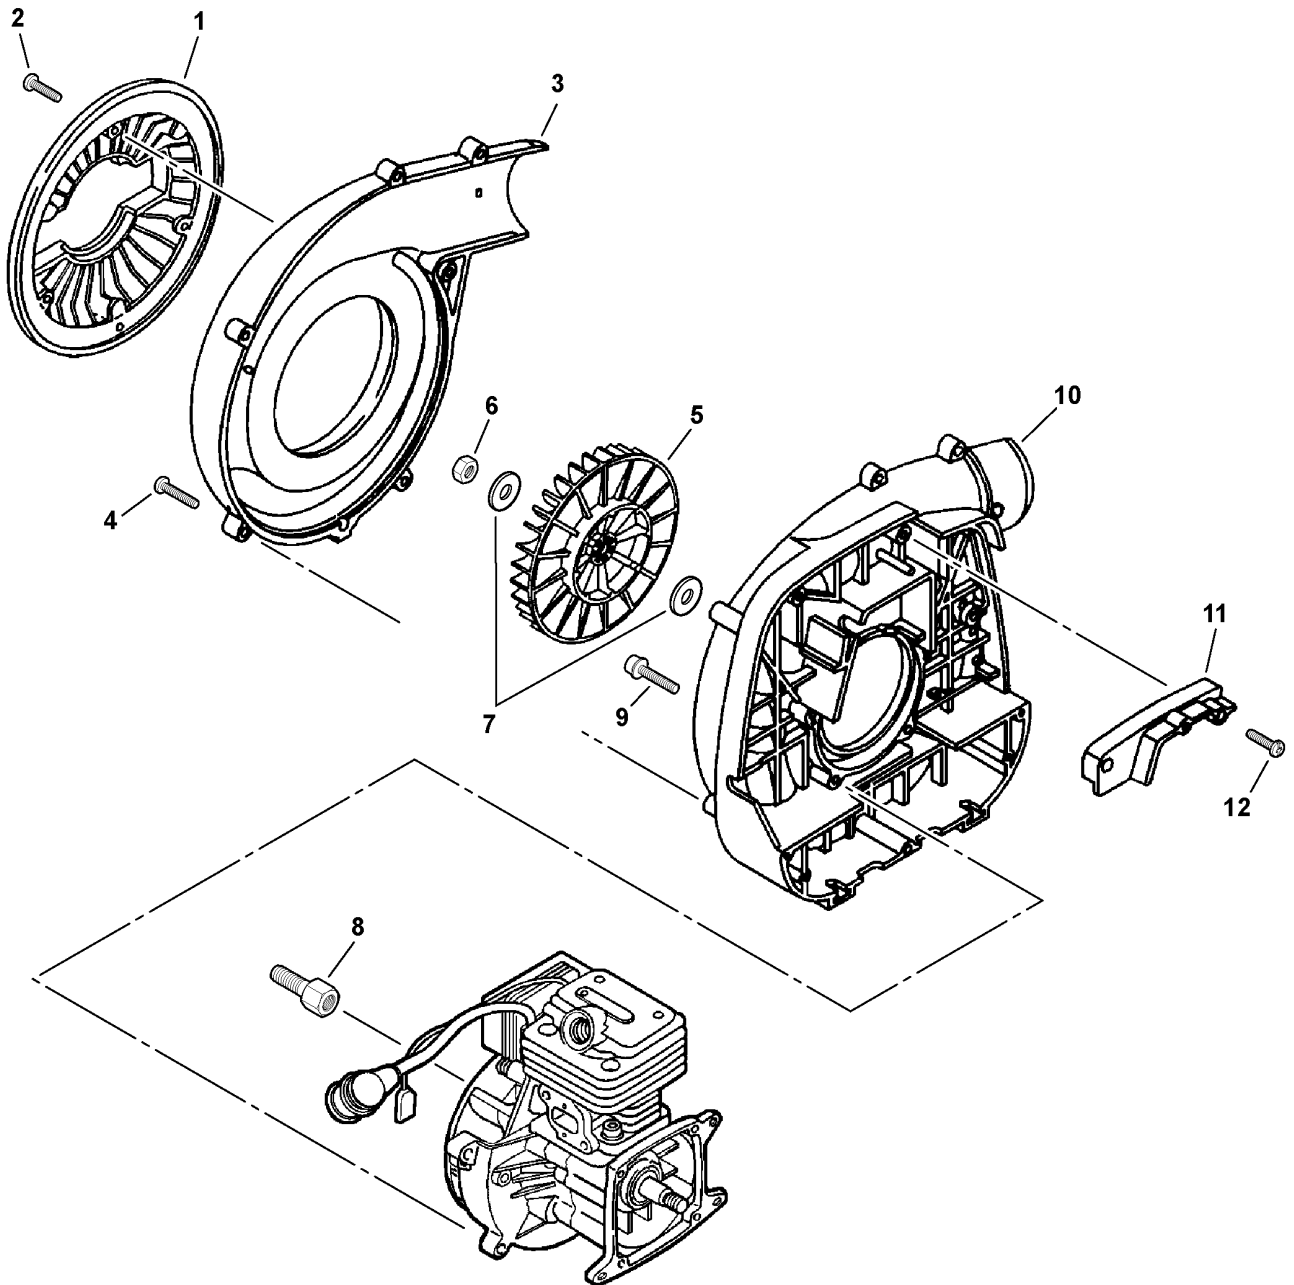

021 0020 000

ITEM	PART NUMBER	QTY	DESCRIPTION	REMARKS
1	20012409560	1	COVER, FAN CASE	
2	90025305016	3	SCREW 5X16 - TAPPING	
3	E103000050	1	CASE, FAN - OUTER	
4	90025305020	10	SCREW 5X20 - TAPPING	
5	E100000020	1	FAN, BLOWER	
6	90050000008	1	NUT 8	
7	10013205660	2	WASHER	
8	E101000000	1	HUB, FAN	
9	90016205020	4	SCREW 5X20	
10	E103000040	1	CASE, FAN - INNER	
11	E109000000	1	COVER, FAN CASE	
12	90025305016	2	SCREW 5X16 - TAPPING