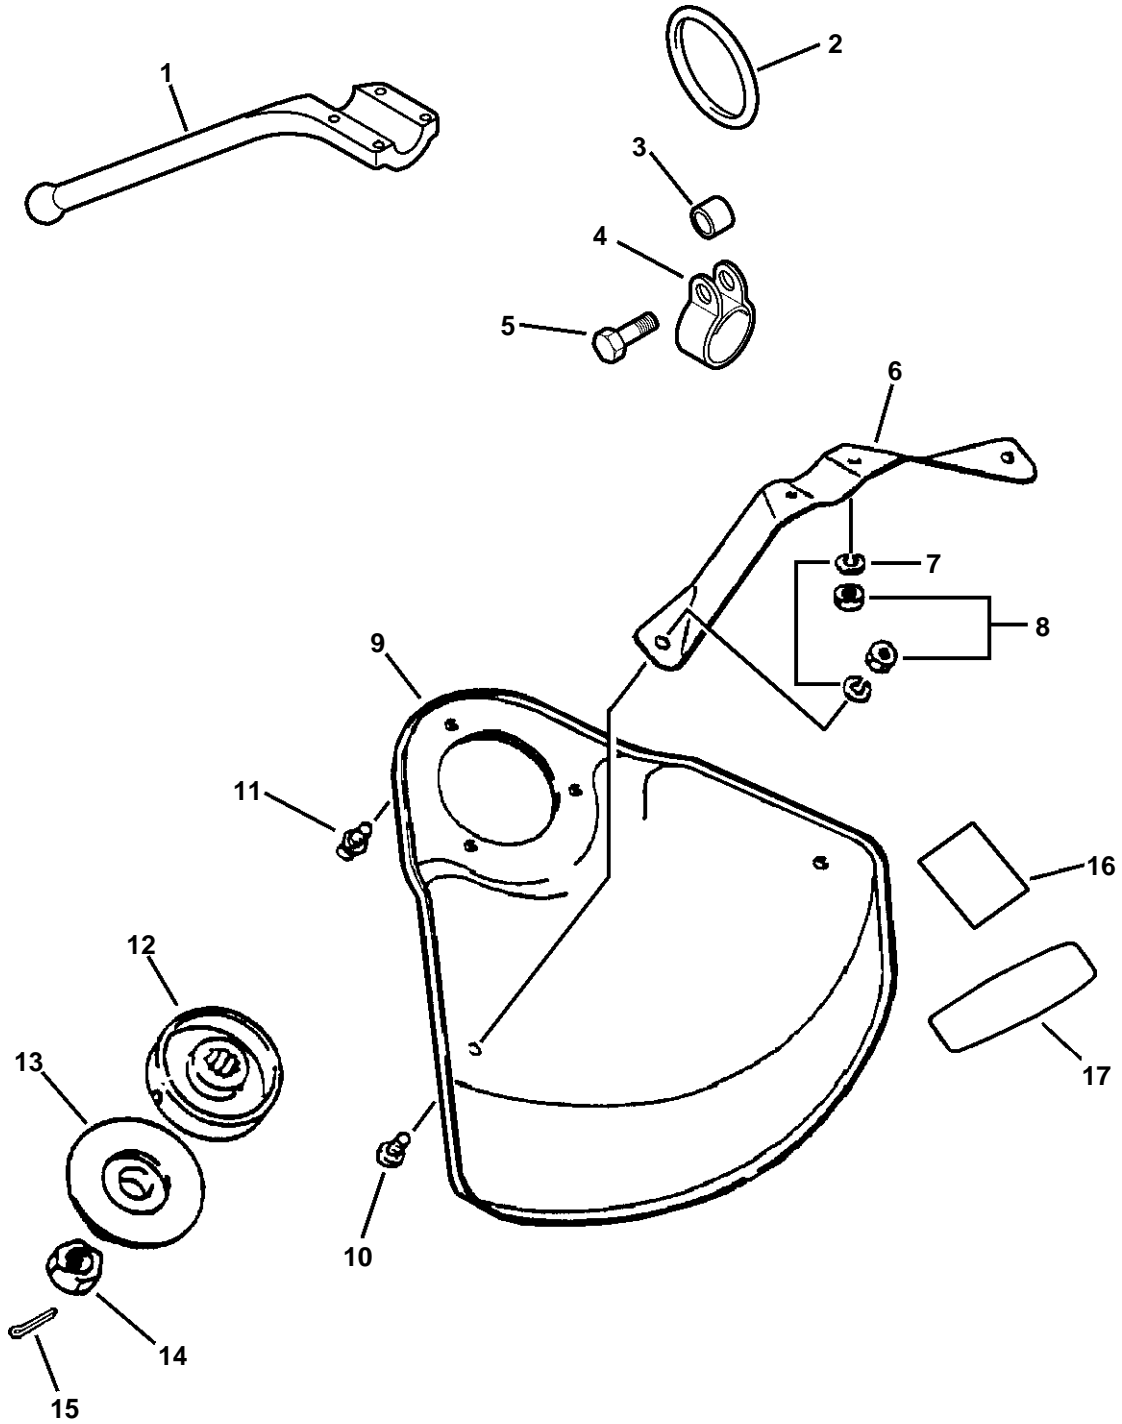

---

**FITS MODELS**

SRM-230

SRM-231

SRM-260

SRM-261

---

**PARTS CATALOG**

**BLADE  
CONVERSION KIT**

---

**MODEL 999944200416**

***ECHO, INCORPORATED***

400 Oakwood Road Lake Zurich, Illinois 60047

[WWW.ECHO-USA.COM](http://WWW.ECHO-USA.COM)

99922203659

03/03/03

SERIAL NUMBERS: ALL

**SERIAL NUMBERS: ALL**

ITEM	PART NUMBER	QTY	DESCRIPTION	REMARKS
1	99944200455	1	BAR, BARRIER	
2	30101652730	1	RING, HARNESS	
3	69901203330	1	SPACER	
4	30120708930	1	CLAMP	
5	90010005018	1	BOLT 5X18	
6	69901523431	1	BRACKET, SHIELD	
7	90060500005	4	SPRING WASHER 5	
8	90050000005	4	NUT 5	
9	69901023531	1	SHIELD	
10	90022005008	2	SCREW 5X8	
11	90024205010	3	SCREW 5X10	
12	61033808930	1	PLATE, ADAPTER - UPPER	
13	61031404131	1	PLATE, ADAPTER - LOWER	
14	90051100010	1	NUT 10 - LEFT HANDED	
15	90030020022	1	SPLIT PIN 2X22	BULK OPTION 89850201130 - 10 PER PACKAGE
16	89011848830	1	LABEL, ECHO	
17	89016841031	1	LABEL, CAUTION	