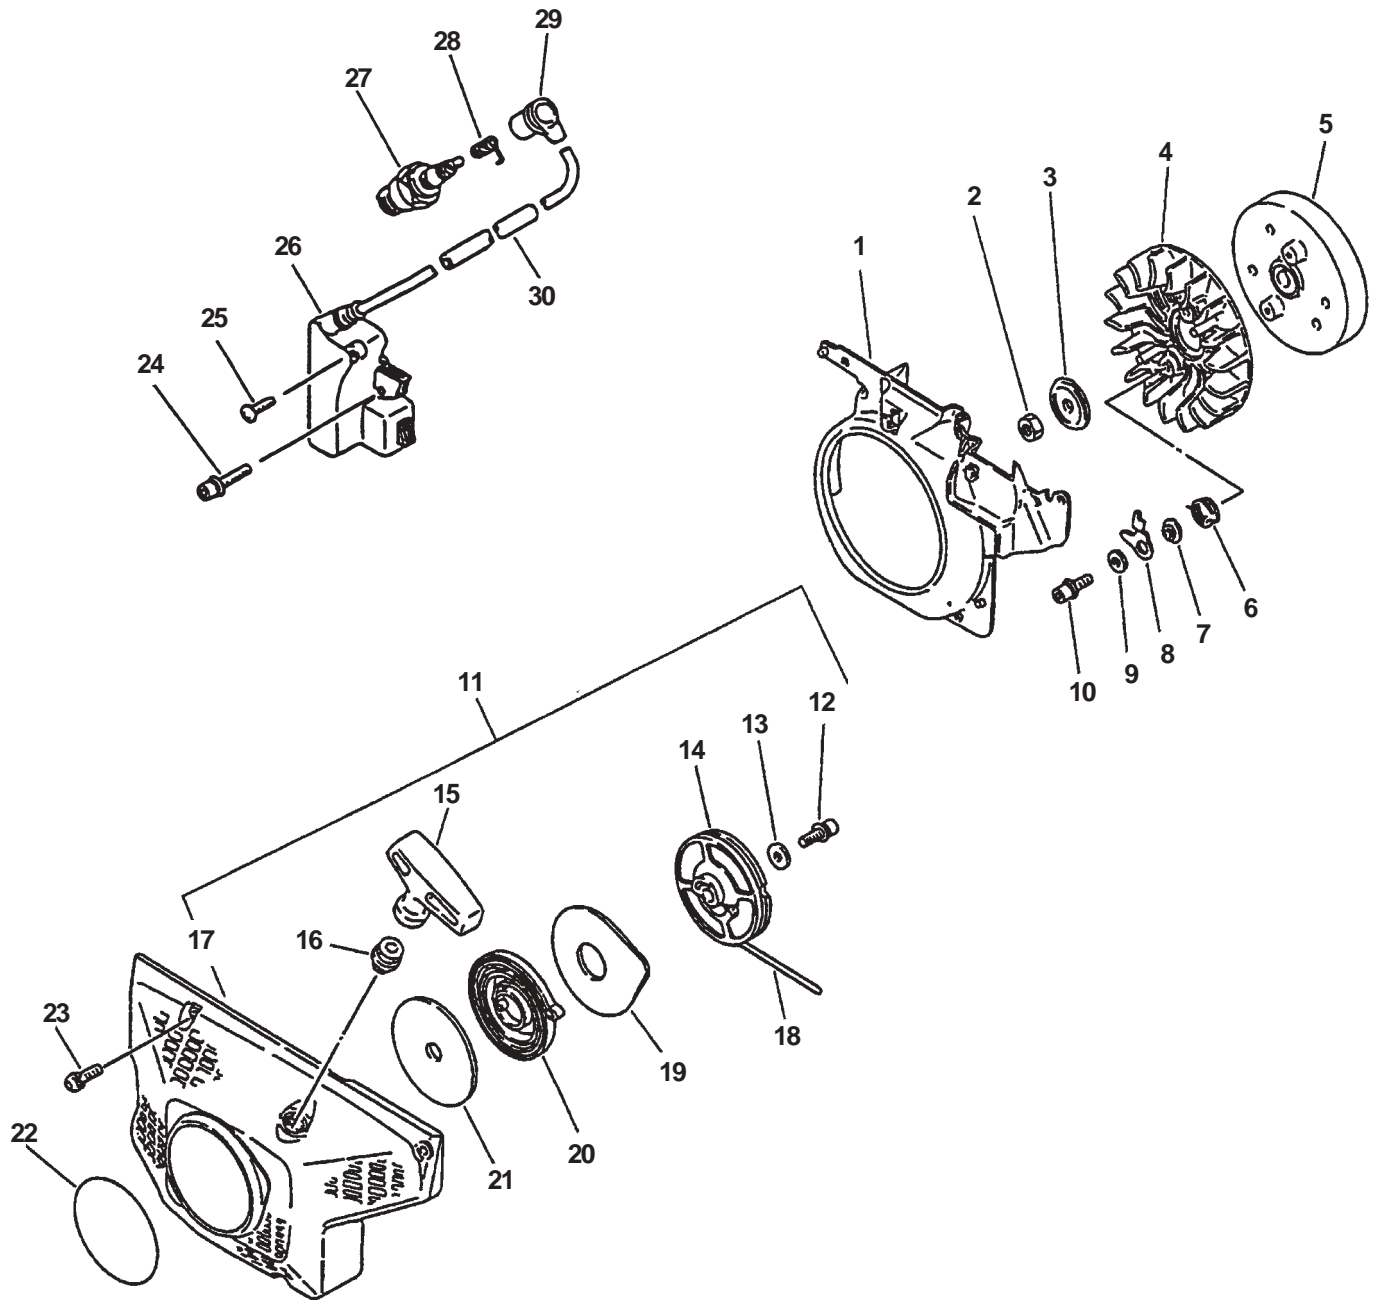

KEY	PARTNUMBER	QTY	DESCRIPTION	REMARKS
1	10153507060	1	COVER, FAN	
2	90050000008	1	NUT 8	
3	10014319830	1	WASHER	
4	10152132330	1	FAN, COOLING	
5	15680032631	1	FLYWHEEL	
6	17723419830	2	SPRING, RETURN	
7	17724719830	2	SPACER, RATCHET	
8	17721832630	2	PAWL, STARTER	
9	90060300005	2	WASHER 5	
10	90016205014	2	BOLT, H.S. 5X14	
11	17720007065	1	STARTER ASY	INCLUDES ITEMS 12 - 21
12	90023805014	1	SCREW 5X14	
13	90060300005	1	WASHER 5	
14	17721532330	1	DRUM, STARTER	
15	17722830830	1	GRIP, STARTER	
16	17722707060	1	GUIDE, ROPE	
17	10150707062	1	COVER, FAN	
18	-----	1	ROPE, STARTER	USE BULK ROPE 999444000550 4 mm (5/32 in.) X 900 mm (35.4 in.)
19	17722107060	1	PLATE, STARTER	
20	17722002834	1	SPRING, REWIND	
21	17722102830	1	PLATE, STARTER	
22	89011238130	1	LABEL, ECHO	
23	90023805020	4	SCREW 5X20	
24	90016204020	2	BOLT, H.S. 4X20	
25	90024204008	1	SCREW 4X8	
26	15660132631	1	C.D. IGNITION MODULE	
27	15901716431	1	PLUG, SPARK BPM-8Y	
28	15901103432	1	COIL, SPARK PLUG CAP	
29	15901203433	1	CAP, SPARK PLUG	
30	15061132430	1	TUBE