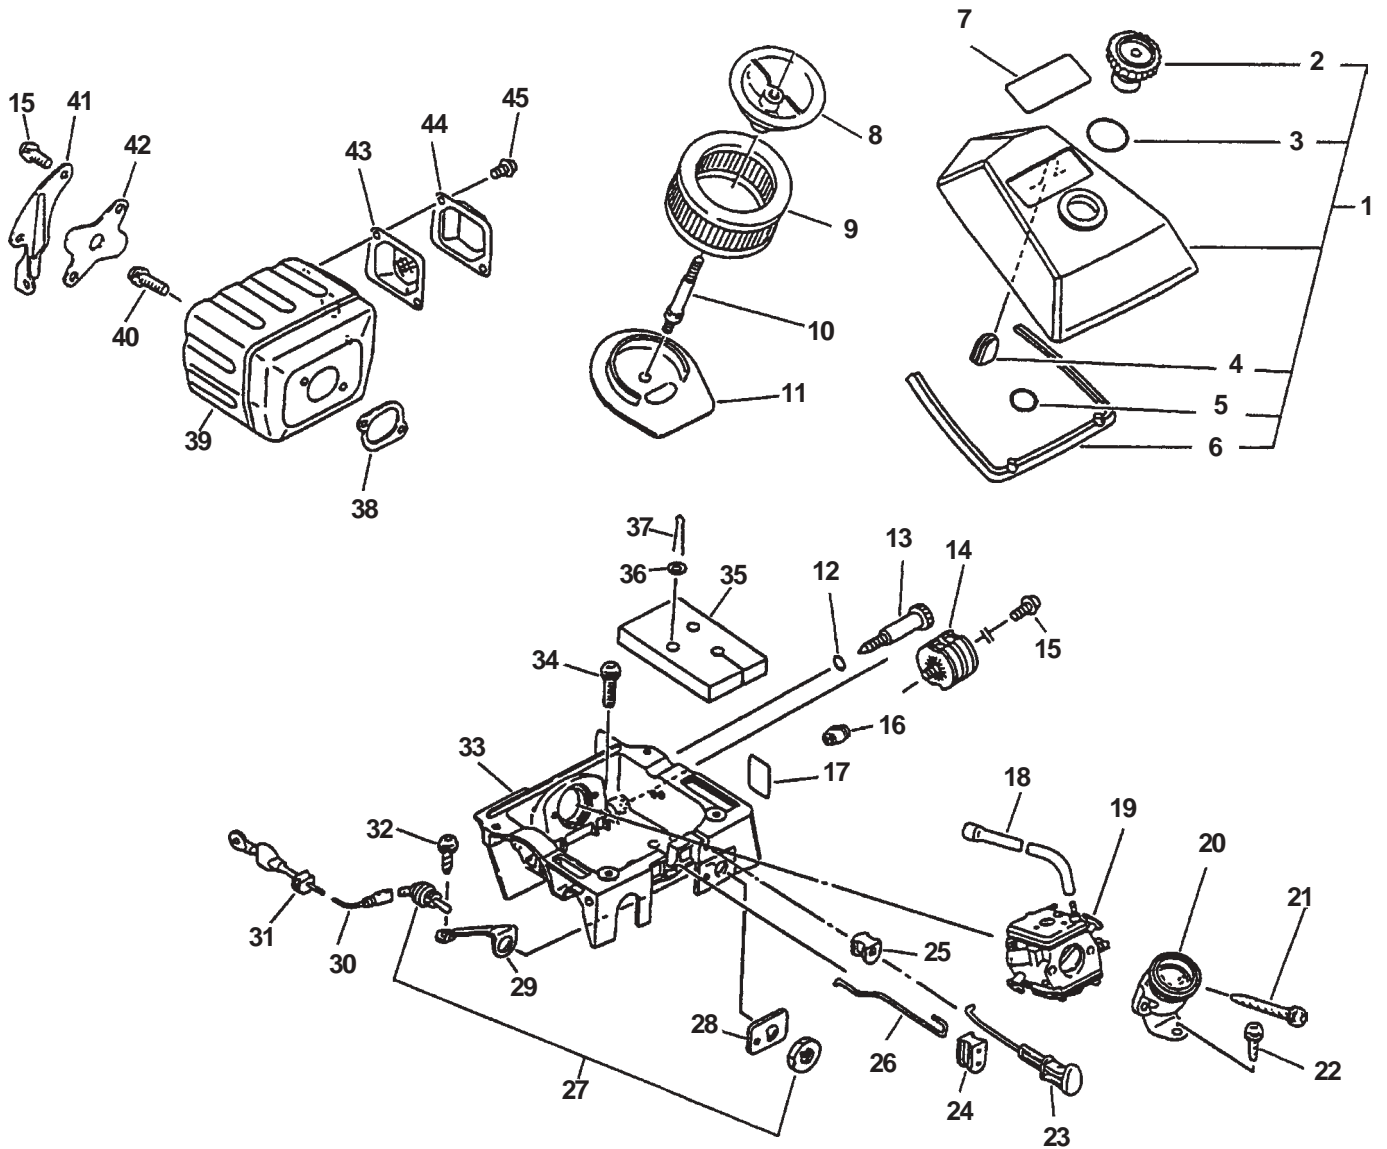

**CHAIN SAW  
PARTS CATALOG  
MODEL CS-6700  
TYPE 1E  
SERIAL NUMBER 001001 & UP**

**ECHO, INCORPORATED  
400 OAKWOOD ROAD  
LAKE ZURICH, IL 60047**

**99922203008  
07/03**

KEY	PARTNUMBER	QTY	DESCRIPTION	REMARKS
1	13051630830	1	BAND	
2	13051032430	1	ADAPTER, INTAKE	
3	43302811030	1	CLIP	
4	43301611031	1	SCREW, TENSIONER	
5	43301402830	1	TENSIONER	
6	43611413930	1	VALVE, CHECK	
7	43300019831	1	CATCHER KIT, CHAIN	INCLUDES ITEMS 8 & 9
8	90022005018	1	SCREW 5X18	
9	90060000005	1	WASHER 5	
10	10021232430	1	OILSEAL	
11	10020438132	1	CRANKCASE KIT	INCLUDES ITEMS 6, 10, 12 - 16, 18 & 31
12	90034550010	1	PIN, SPRING 5X10	
13	10025132430	1	CUSHION (A)	
14	10021502830	2	PIN, DOWEL	
15	10024232430	1	GASKET, CRANKCASE	
16	43301119830	2	STUD, GUIDE BAR	
17	10001500230	2	CIRCLIP, PISTON PIN	
18	90081036202	2	BEARING, BALL	
19	10010032430	1	CRANKSHAFT	
20	10100132431	1	CYLINDER ASY	INCLUDES ITEMS 22
21	90016205020	11	BOLT, H.S. 5X20	
22	10101032431	1	GASKET, CYLINDER BASE	
23	10000032430	1	PISTON KIT	INCLUDES ITEMS 17, 24 - 26
24	10001132430	2	RING, PISTON	
25	10001332430	1	PIN, PISTON	
26	10001232430	1	BEARING, NEEDLE	
27	10014230830	1	KEY WOODRUFF	
28	10091732430	1	CUSHION	
29	90023805014	2	SCREW 5X14	
30	90016205035	4	BOLT, H.S. 5X35	
31	10021219830	1	OILSEAL	
32	43600137933	1	CAP ASY, OIL TANK	INCLUDES ITEMS 33 - 36
33	90072502025	1	O-RING 2025	
34	13105019830	1	RETAINER, LINK	
35	90024603008	1	SCREW 3X8	
36	13105119830	1	CLIP, FUEL CAP	
37	10150638133	1	COVER, CYLINDER	
38	89019232631	1	LABEL, BAR & CHAIN	
39	89019130131	1	LABEL, CAUTION	
40	89019131731	1	LABEL, CAUTION	
41	13081132330	2	SCREEN, CLEANER	