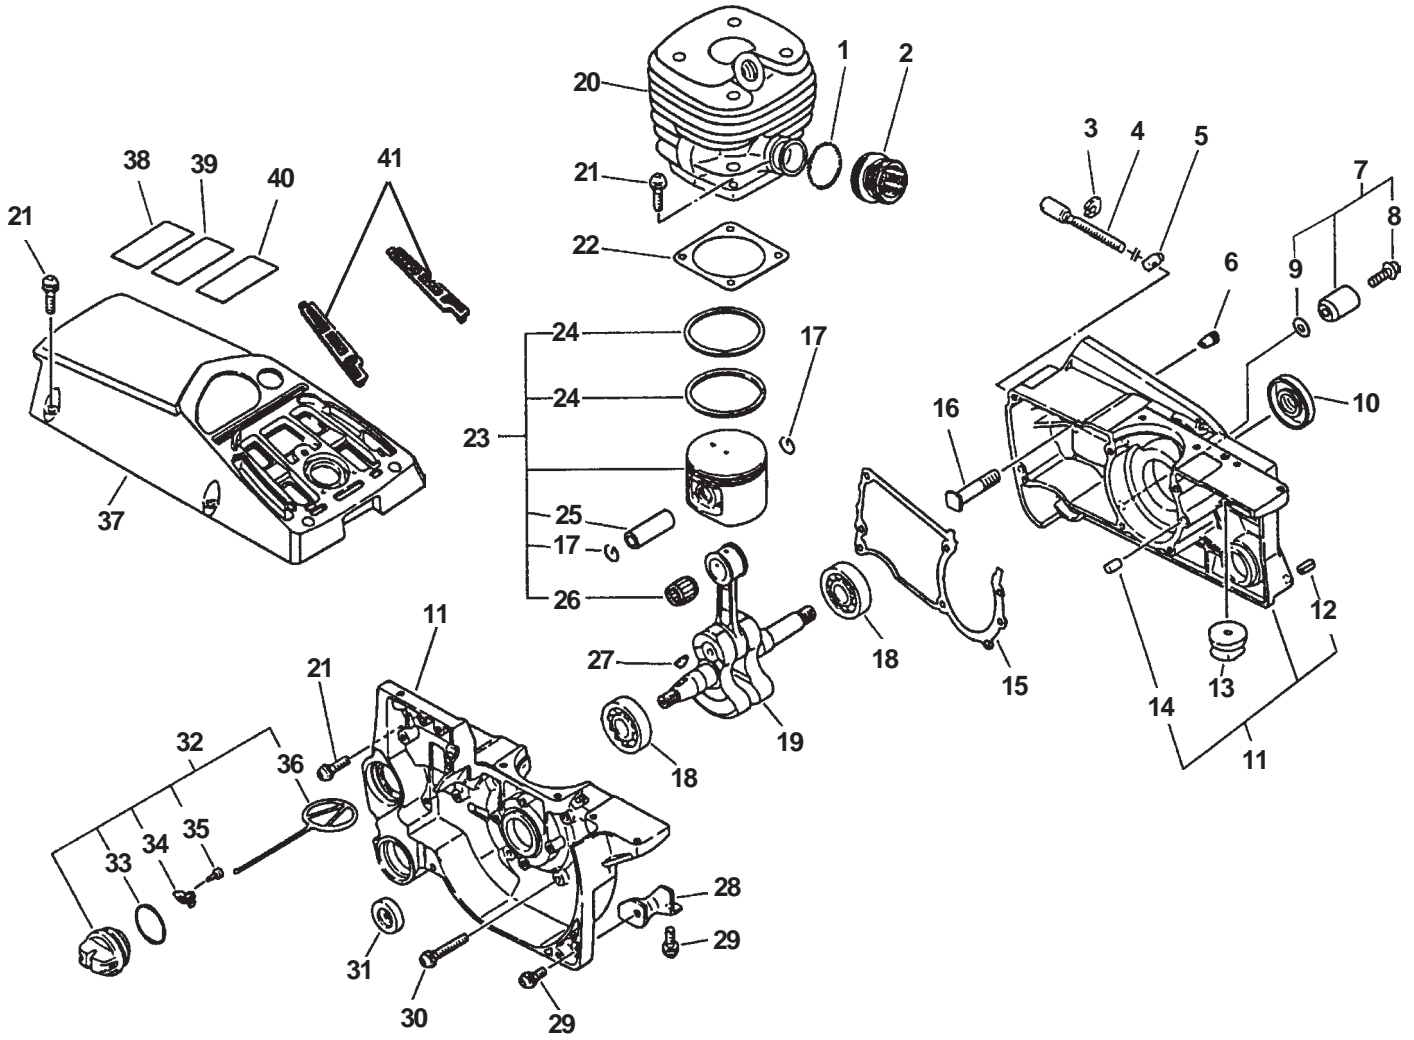

**CHAIN SAW  
PARTS CATALOG  
MODEL CS-6700  
TYPE 1E  
SERIAL NUMBER 001001 & UP**

**ECHO, INCORPORATED  
400 OAKWOOD ROAD  
LAKE ZURICH, IL 60047**

**99922203008  
07/03**

KEY	PARTNUMBER	QTY	DESCRIPTION	REMARKS
1	13051630830	1	BAND	
2	13051032430	1	ADAPTER, INTAKE	
3	43302811030	1	CLIP	
4	43301611031	1	SCREW, TENSIONER	
5	43301402830	1	TENSIONER	
6	43611413930	1	VALVE, CHECK	
7	43300019831	1	CATCHER KIT, CHAIN	INCLUDES ITEMS 8 & 9
8	90022005018	1	SCREW 5X18	
9	90060000005	1	WASHER 5	
10	10021232430	1	OILSEAL	
11	10020438132	1	CRANKCASE KIT	INCLUDES ITEMS 6, 10, 12 - 16, 18 & 31
12	90034550010	1	PIN, SPRING 5X10	
13	10025132430	1	CUSHION (A)	
14	10021502830	2	PIN, DOWEL	
15	10024232430	1	GASKET, CRANKCASE	
16	43301119830	2	STUD, GUIDE BAR	
17	10001500230	2	CIRCLIP, PISTON PIN	
18	90081036202	2	BEARING, BALL	
19	10010032430	1	CRANKSHAFT	
20	10100132431	1	CYLINDER ASY	INCLUDES ITEMS 22
21	90016205020	11	BOLT, H.S. 5X20	
22	10101032431	1	GASKET, CYLINDER BASE	
23	10000032430	1	PISTON KIT	INCLUDES ITEMS 17, 24 - 26
24	10001132430	2	RING, PISTON	
25	10001332430	1	PIN, PISTON	
26	10001232430	1	BEARING, NEEDLE	
27	10014230830	1	KEY WOODRUFF	
28	10091732430	1	CUSHION	
29	90023805014	2	SCREW 5X14	
30	90016205035	4	BOLT, H.S. 5X35	
31	10021219830	1	OILSEAL	
32	43600137933	1	CAP ASY, OIL TANK	INCLUDES ITEMS 33 - 36
33	90072502025	1	O-RING 2025	
34	13105019830	1	RETAINER, LINK	
35	90024603008	1	SCREW 3X8	
36	13105119830	1	CLIP, FUEL CAP	
37	10150638133	1	COVER, CYLINDER	
38	89019232631	1	LABEL, BAR & CHAIN	
39	89019130131	1	LABEL, CAUTION	
40	89019131731	1	LABEL, CAUTION	
41	13081132330	2	SCREEN, CLEANER	