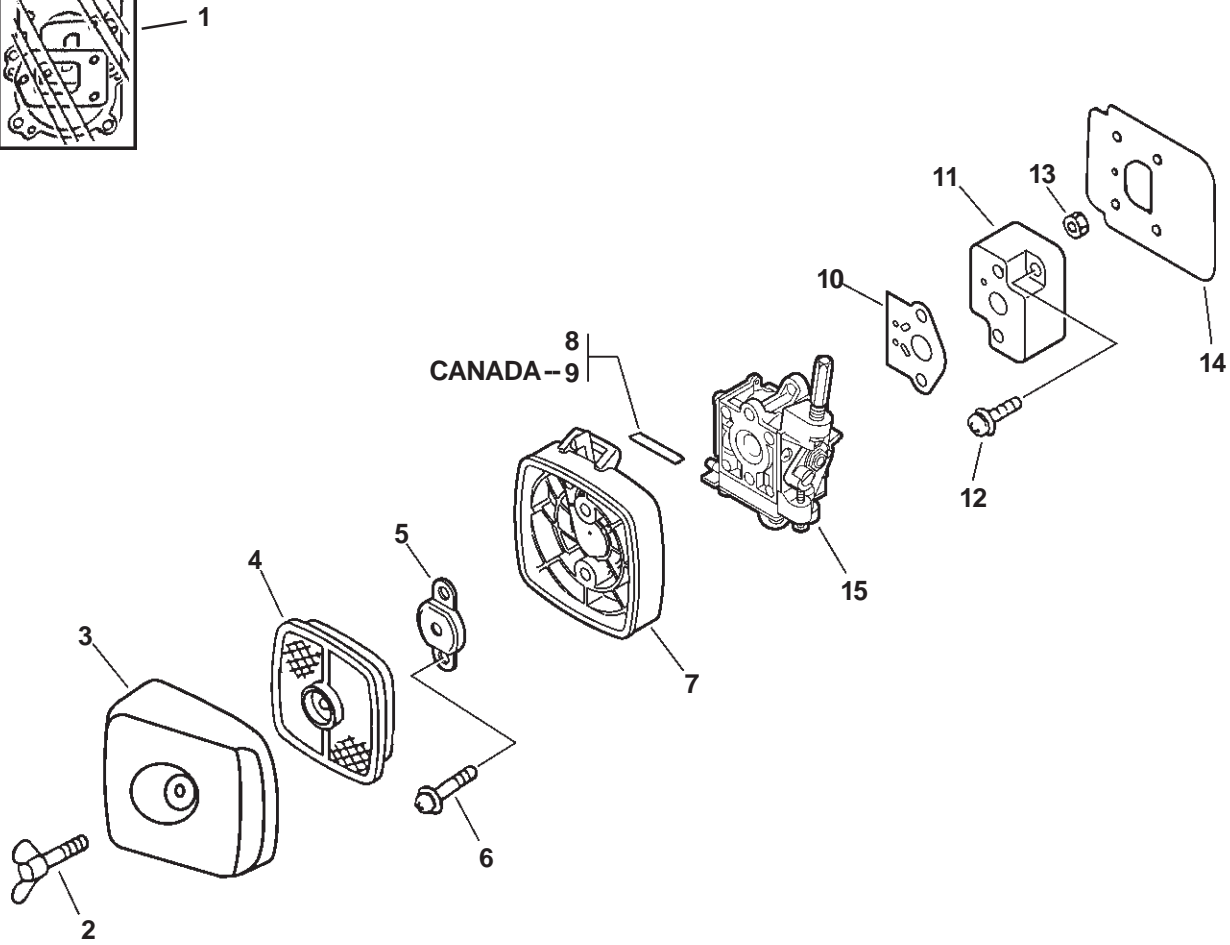

GASKET KIT

SERIAL NUMBERS: 05001001-10999999

ITEM	PART NUMBER	QTY	DESCRIPTION	REMARKS
1	P021004611	1	GASKET KIT	
2	21041752730	1	BOLT, WING	
3	13031306563	1	LID, AIR CLEANER	
4	13031054130	1	FILTER, AIR	
5	12901152730	1	PLATE, PREVENT	
6	90022005065	2	SCREW 5X65	
7	P021000991	1	CASE, AIR CLEANER	
8	89012152730	1	LABEL, CHOKE	
9	89033252730	1	LABEL, CHOKE	CANADA MODELS
★ 10	13001013410	1	GASKET, INTAKE	
11	13001744330	1	INSULATOR, INTAKE	
12	90023805020	2	SCREW 5X20	
13	90050000005	2	NUT 5	
★ 14	V103000180	1	SHIELD, CYLINDER	

★ Also Included In GASKET KIT

15	-----	1	CARBURETOR**	
**SEE CARBURETOR DIAGRAMS FOR MODEL APPLICATIONS AND SERIAL NUMBERS