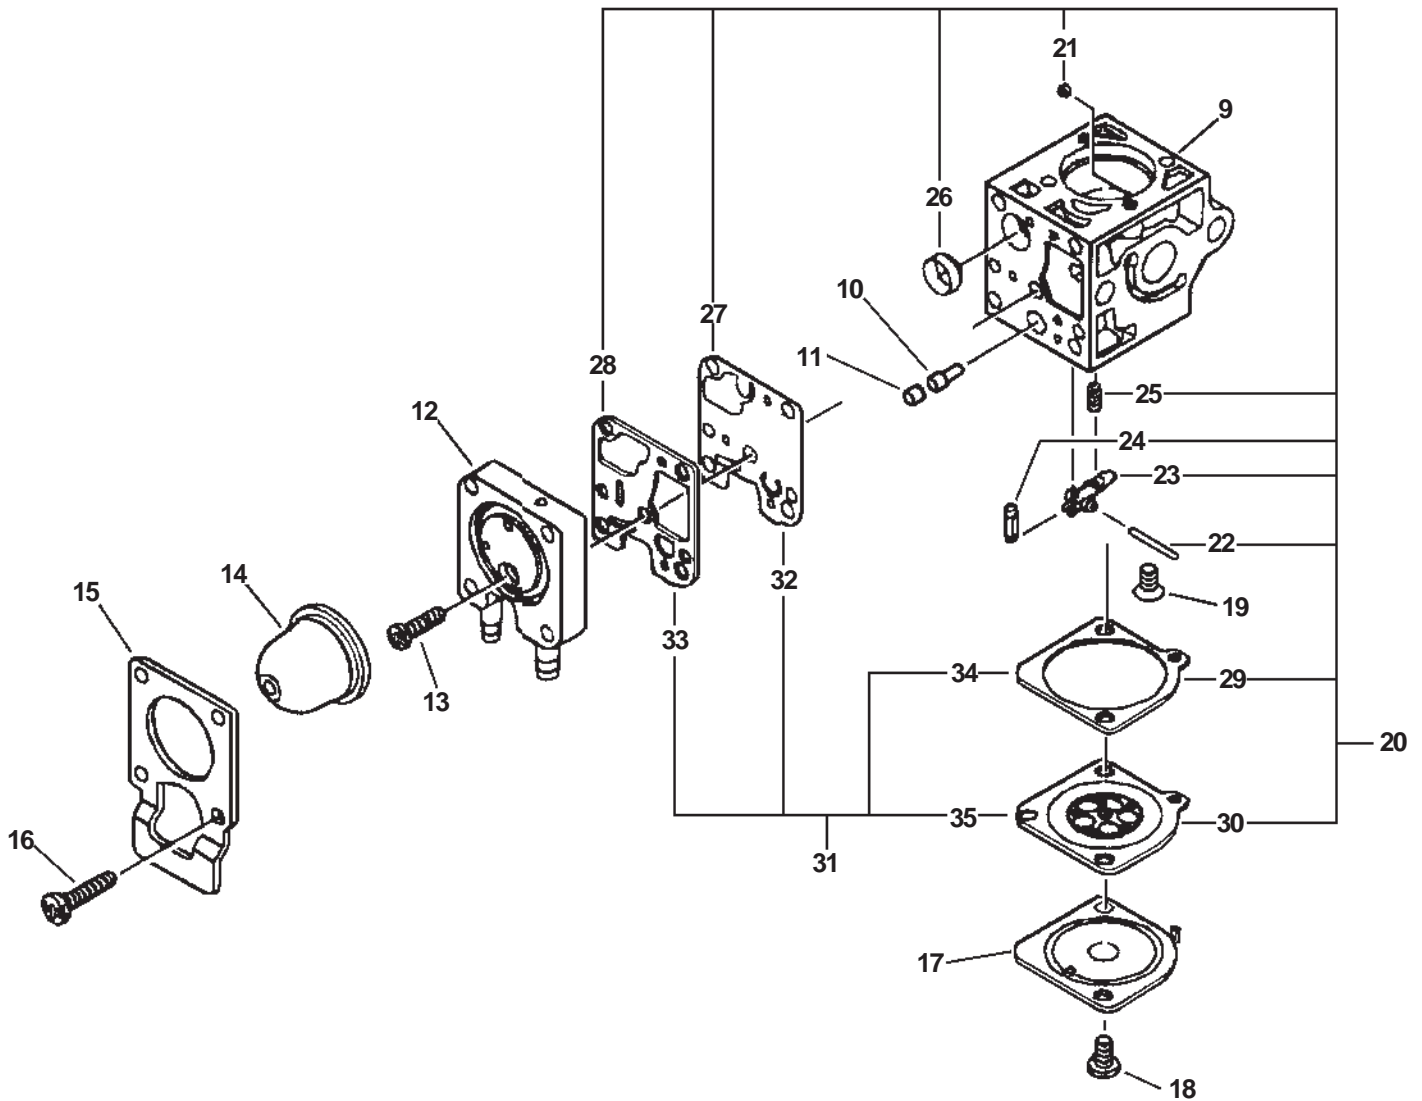

SERIAL NUMBERS:

HC-200: 05004850 - 05999999

HC-200: 07001041 - 07999999

HC-201: 06004530 - 06999999

SERIAL NUMBERS:		SERIAL NUMBERS:	
HC-200:	05004850 - 05999999	HC-201:	06004530 - 06999999
HC-200:	07001041 - 07999999		

ITEM	PART NUMBER	QTY	DESCRIPTION	REMARKS
	A021000720	1	CARBURETOR--RB-K70	
1	12534413931	3	SCREW, ROTOR COVER ASY	
2	P005001230	1	ROTOR COVER ASY	
3	P005000120	1	NUT, CABLE	
4	P005000700	1	SCREW, CABLE ADJUST	
5	P005001240	1	SWIVEL	
6	P005000190	1	E-RING	
7	P005000100	1	SCREW, THROTTLE ADJUST	
8	P005000280	1	O-RING	
9	-----	1	BODY, CARBURETOR	NOT AVAILABLE SEPARATELY
10	P005001260	1	NEEDLE - HIGH SPEED	
11	P005001270	1	PLUG	
12	P005000930	1	PRIMER BASE ASY	
13	P005000270	1	SCREW, PRIMER BASE ASY	
14	12538108660	1	PUMP, PRIMING	
15	P005000250	1	RETAINER, PRIMING PUMP	
16	12531061830	4	SCREW, PRIMING PUMP RETAINER	
17	12534252130	1	COVER, DIAPHRAGM	
18	12534452130	2	SCREW, DIAPHRAGM COVER	
19	12533942030	1	SCREW, METERING LEVER PIN	
20	P005000950	1	REPAIR KIT	INCLUDES ITEMS 21-30
21	P005001000	1	ROLLER, GUIDE	
22	-----	1	PIN, METERING LEVER	
23	-----	1	LEVER, METERING	
24	-----	1	VALVE, INLET NEEDLE	
25	-----	1	SPRING, METERING LEVER	
26	-----	1	STRAINER	
27	-----	1	DIAPHRAGM, PUMP	
28	-----	1	GASKET, PUMP	
29	-----	1	GASKET, METERING	
30	-----	1	DIAPHRAGM, METERING	
31	P005000550	1	DIAPHRAGM/GASKET KIT	INCLUDES ITEMS 32-35
32	-----	1	DIAPHRAGM, PUMP	
33	-----	1	GASKET, PUMP	
34	-----	1	GASKET, METERING	
35	-----	1	DIAPHRAGM, METERING