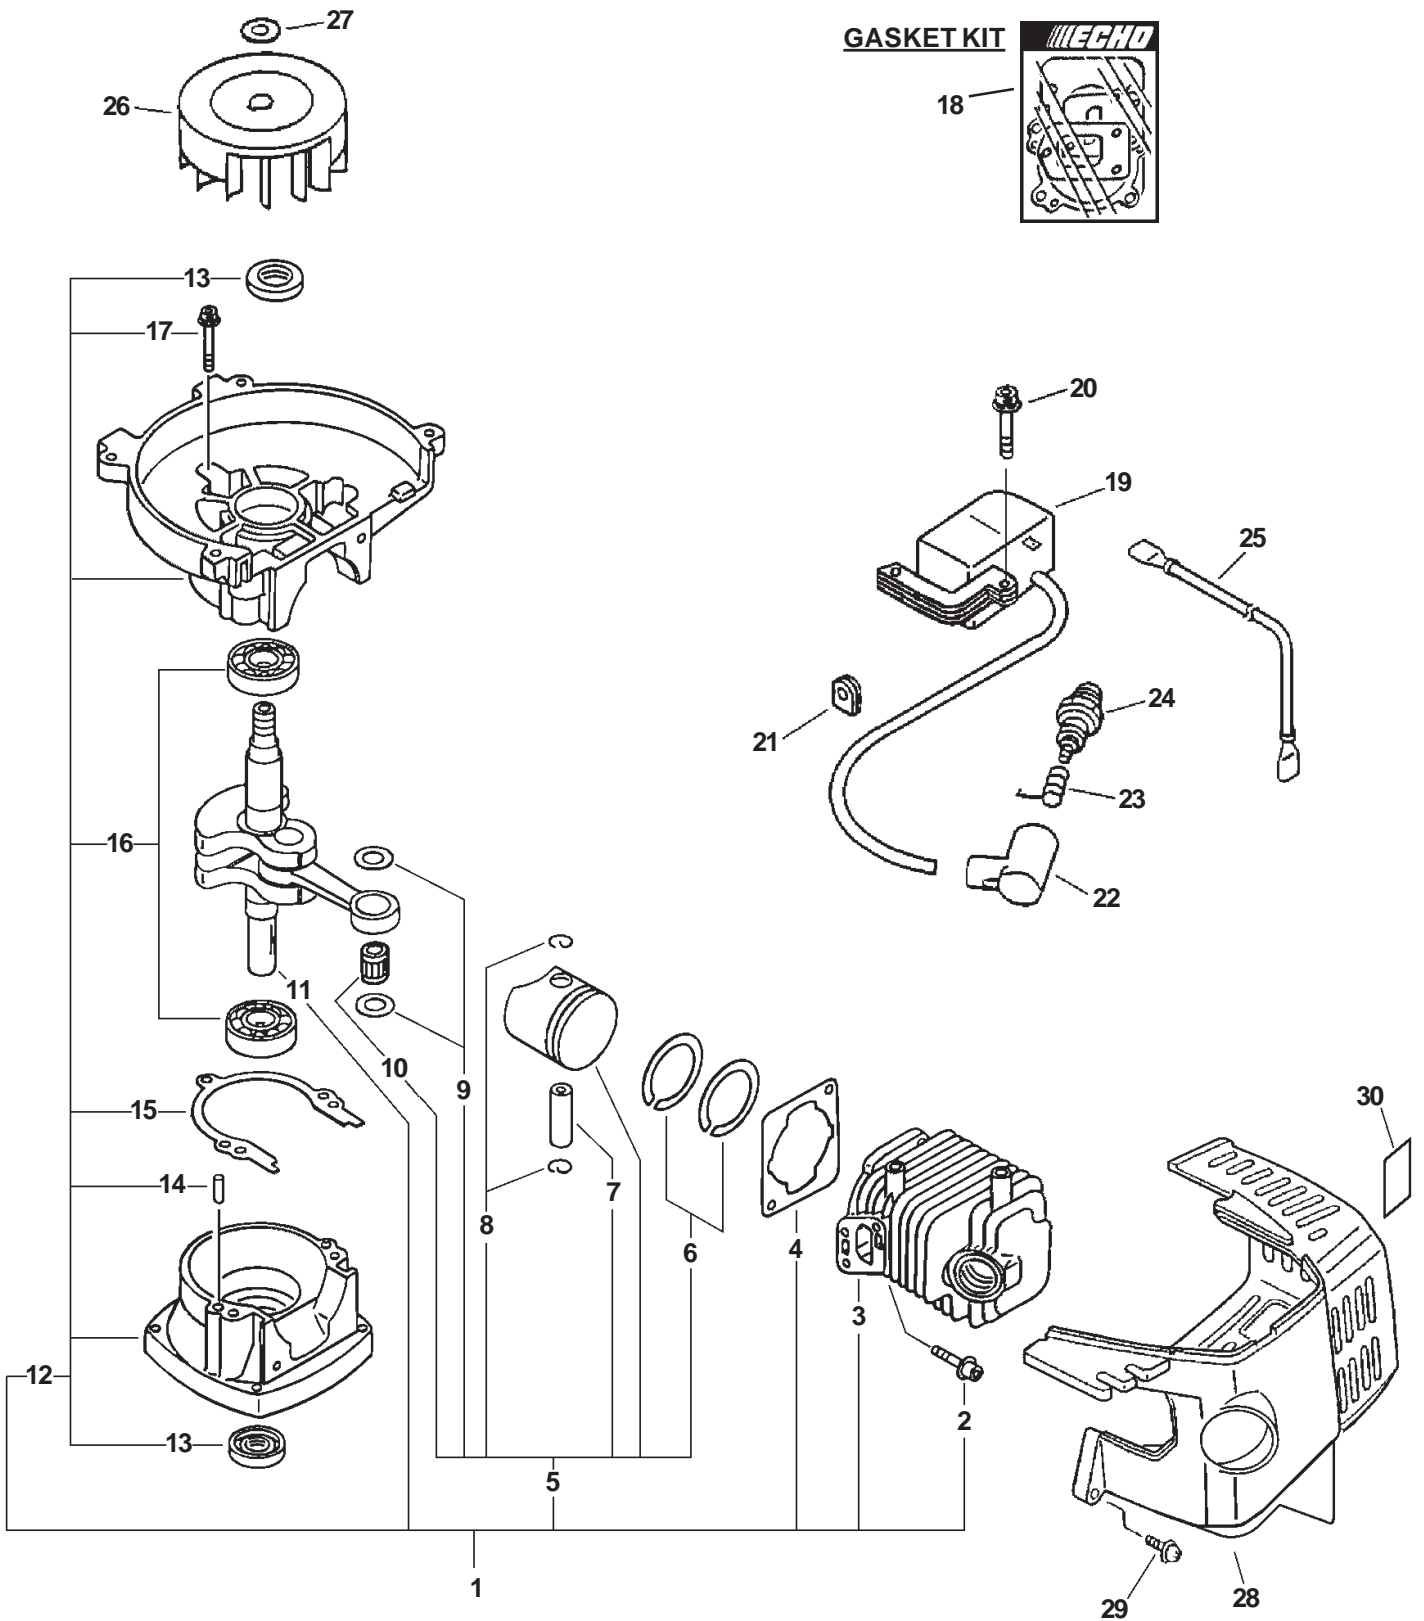

SERIAL NUMBERS: 02001001-02999999

**SERIAL NUMBERS: 02001001-02999999**

ITEM	PART NUMBER	QTY	DESCRIPTION	REMARKS
<u>OPTIONAL ENGINE REPOWER</u>				
1	SB1051	1	SHORT BLOCK	INCLUDES ITEM 2-17
2	90016204022	2	BOLT 4X22	
3	A130000100	1	CYLINDER	
★ 4	V100000020	1	GASKET, CYLINDER	
5	P021001111	1	PISTON KIT	INCLUDES ITEMS 6-10
6	A101000000	2	RING, PISTON	
7	10001311520	1	PIN, PISTON	
8	10001504630	2	CIRCLIP, PISTON PIN	
9	10001408960	2	SPACER, PISTON PIN	
10	10011305930	1	BEARING, NEEDLE	
11	A011000220	1	CRANKSHAFT ASY	
12	10020452130	1	CRANKCASE KIT	INCLUDES ITEMS 13-17
13	10021242030	2	OIL SEAL	
14	10021503930	2	DOWEL PIN	
★ 15	10024242030	1	GASKET, CRANKCASE	
16	90081036201	2	BEARING, BALL 6201	
17	90016205028	3	BOLT 5X28	