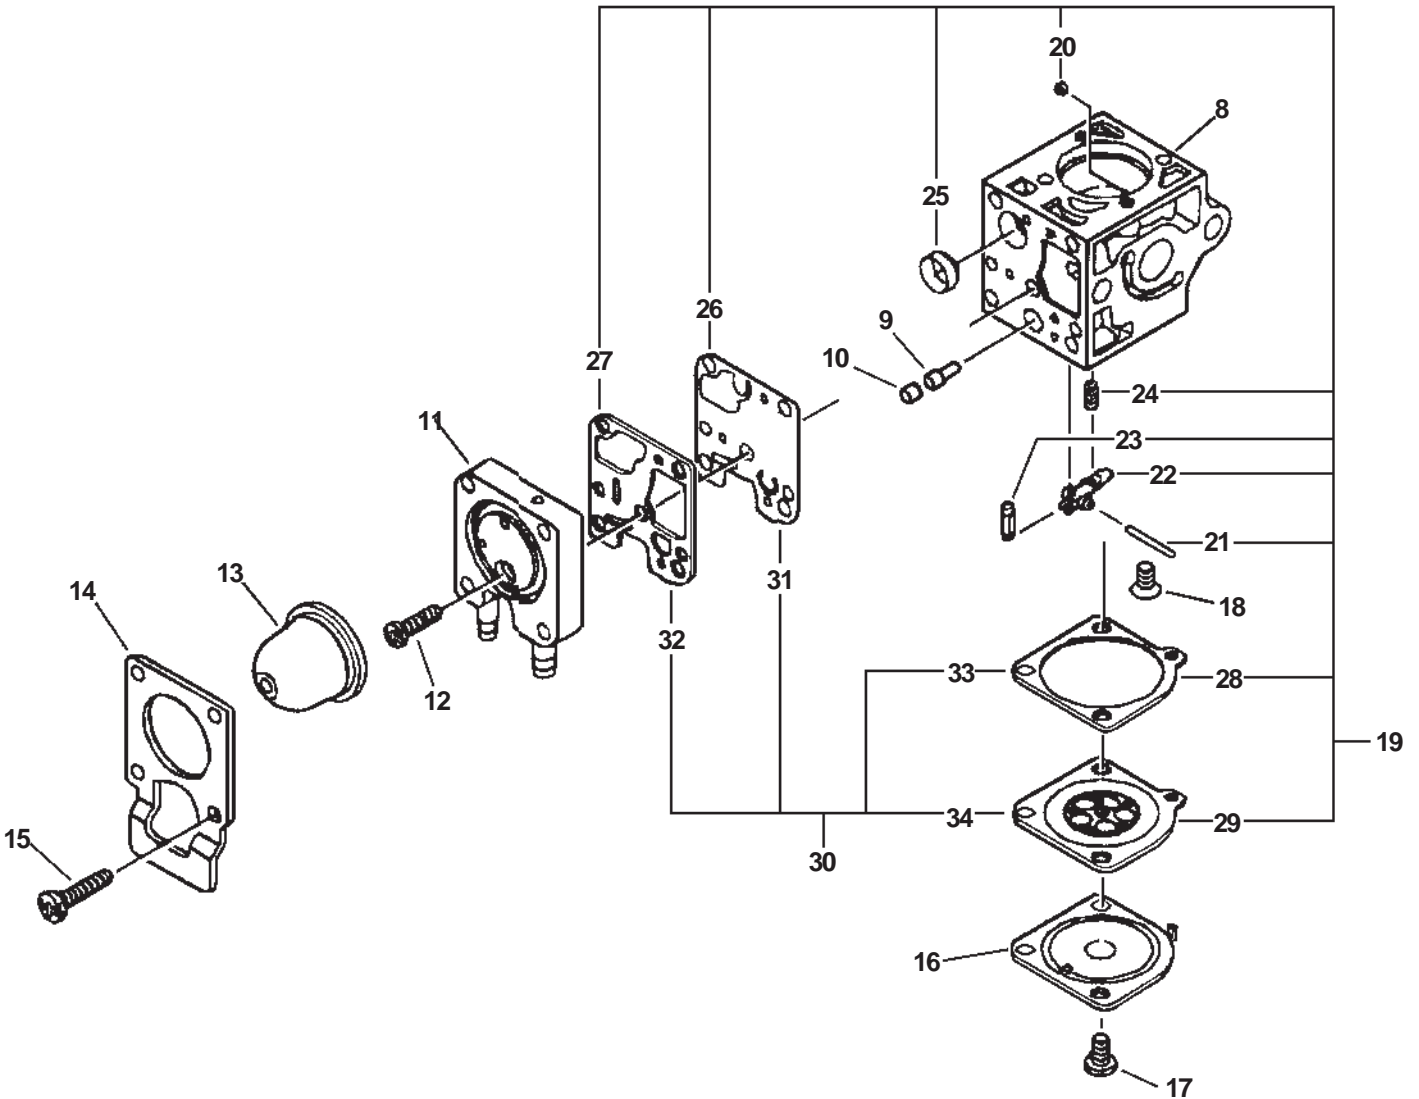

SERIAL NUMBERS: 08001001-10999999

ITEM	PART NUMBER	QTY	DESCRIPTION	REMARKS
	A021000740	1	CARBURETOR --RB-K75	
1	12534413931	3	SCREW, ROTOR COVER ASY	
2	P005001320	1	ROTOR COVER ASY	
3	P005001330	1	SCREW, CABLE ADJUST	
4	P005001240	1	SWIVEL	
5	P005000190	1	E-RING	
6	P005000100	1	SCREW, THROTTLE ADJUST	
7	P005000280	1	O-RING	
8	-----	1	BODY, CARBURETOR	NOT AVAILABLE SEPARATELY
9	P005001260	1	NEEDLE - HIGH SPEED	
10	P005001270	1	PLUG	
11	P005000930	1	PRIMER BASE ASY	
12	P005000270	1	SCREW, PRIMER BASE ASY	
13	12538108660	1	PUMP, PRIMING	
14	P005000250	1	RETAINER, PRIMING PUMP	
15	12531061830	4	SCREW, PRIMING PUMP RETAINER	
16	12534252130	1	COVER, DIAPHRAGM	
17	12534452130	3	SCREW, DIAPHRAGM COVER	
18	12533942030	1	SCREW, METERING LEVER PIN	
19	P005001670	1	REPAIR KIT	INCLUDES ITEMS 20-29
20	P005001000	1	ROLLER, GUIDE	
21	-----	1	PIN, METERING LEVER	
22	-----	1	LEVER, METERING	
23	-----	1	VALVE, INLET NEEDLE	
24	-----	1	SPRING, METERING LEVER	
25	-----	1	STRAINER	
26	-----	1	DIAPHRAGM, PUMP	
27	-----	1	GASKET, PUMP	
28	-----	1	GASKET, METERING	
29	-----	1	DIAPHRAGM, METERING	
30	P005001660	1	DIAPHRAGM/GASKET KIT	INCLUDES ITEMS 31-34
31	-----	1	DIAPHRAGM, PUMP	
32	-----	1	GASKET, PUMP	
33	-----	1	GASKET, METERING	
34	-----	1	DIAPHRAGM, METERING