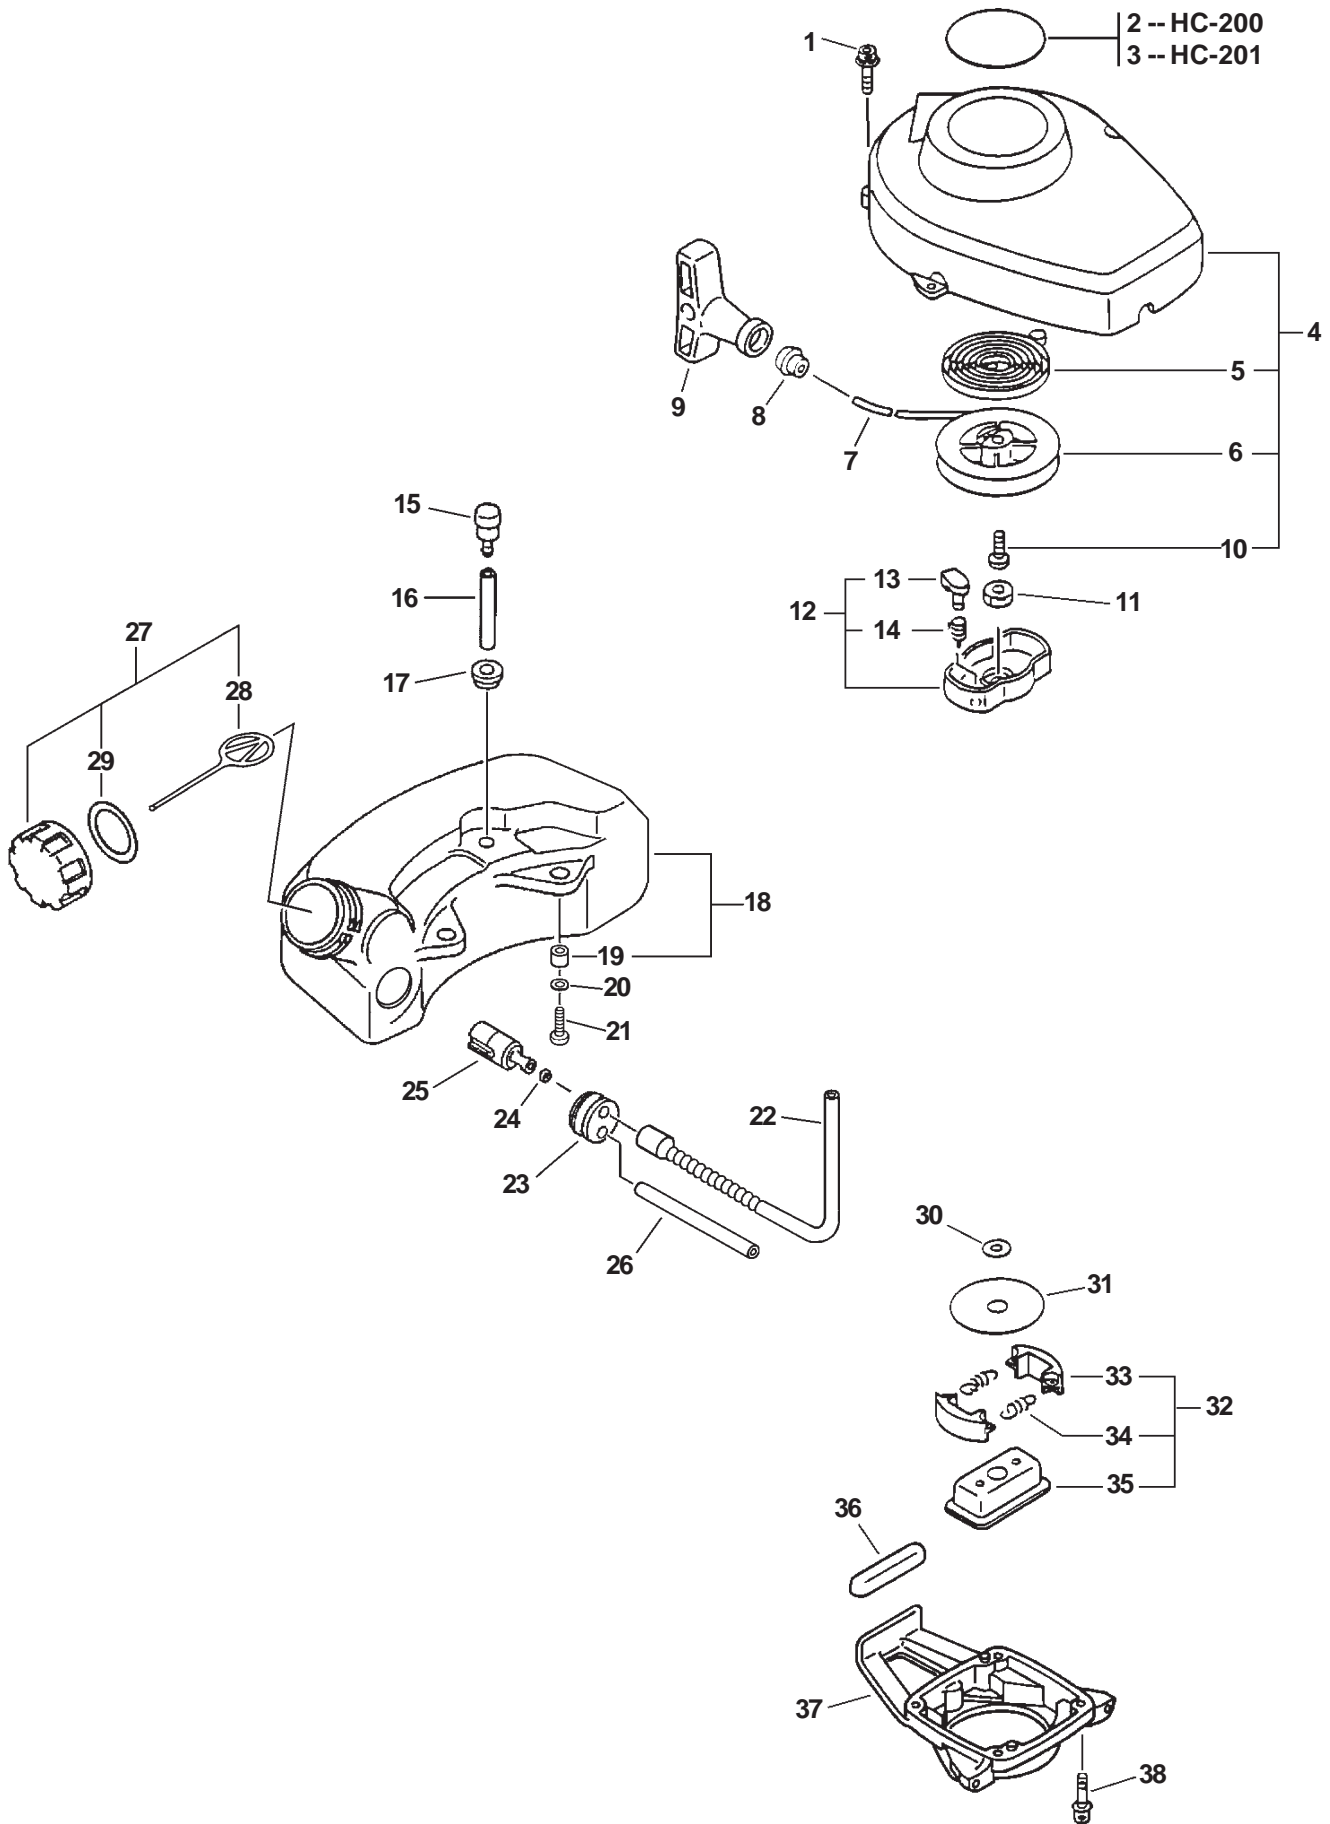

SERIAL NUMBERS: ALL

SERIAL NUMBERS: ALL

ITEM	PART NUMBER	QTY	DESCRIPTION	REMARKS
1	90016304016	4	BOLT	
2	X503003700	1	LABEL, MODEL -- HC-200	
3	X503000760	1	LABEL, MODEL -- HC-201	
4	17720005962	1	STARTER ASY	INCLUDES ITEMS 5-10
5	17722042030	1	SPRING, REWIND	
6	17721505960	1	DRUM, STARTER	
7	17722610120	1	ROPE, STARTER - 3X 1000mm	BULK OPTION: 99944444000
8	17722742030	1	GUIDE, ROPE	
9	17722806530	1	GRIP, STARTER	
10	17723644330	1	SCREW	
11	90051200008	1	NUT 8 - LEFT HAND	
12	17720207361	1	STARTER PAWL ASY	INCLUDES ITEMS 13-14
13	17721844330	1	PAWL, STARTER	
14	17723405960	1	SPRING, RETURN	
15	A356000030	1	VENT ASY	
16	13201021160	1	PIPE, VENT - 3X6X35mm	BULK OPTION: 90015
17	13211501461	1	GROMMET	
18	13100208960	1	TANK, FUEL	INCLUDES ITEM 19
19	13104528230	2	COLLAR	
20	90060300005	2	WASHER 5	
21	90016205016	2	SCREW 5X16	
22	13201002160	1	PIPE, FUEL	
23	13211544330	1	GROMMET, FUEL	
24	13201309820	1	CLIP	
25	13120507320	1	FILTER, FUEL	
26	13201006460	1	PIPE, RETURN - 3X5X110	BULK OPTION: 90017
27	13100455530	1	FUEL CAP ASY	INCLUDES ITEMS 28-29
28	13105156030	1	CONNECTOR, CAP	
29	13101655830	1	GASKET, FUEL CAP	
30	17501405360	1	WASHER, CLUTCH	
31	17501904920	1	PLATE, CLUTCH	
32	17500002962	1	CLUTCH ASY	INCLUDES ITEMS 33-35
33	17500905131	2	SHOE, CLUTCH	
34	17501805960	2	SPRING, CLUTCH	
35	17501607330	1	HUB, CLUTCH	
36	13192028230	1	CUSHION, FUEL TANK	
37	17505506960	1	HOUSING, CLUTCH	
38	90016304016	4	BOLT