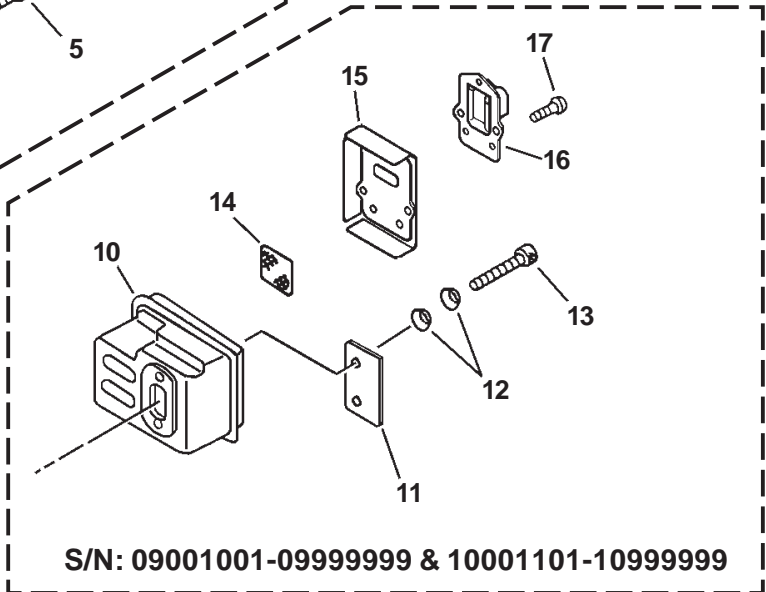

SERIAL NUMBERS: 08001001-10999999

SERIAL NUMBERS: 08001001-10999999

ITEM	PART NUMBER	QTY	DESCRIPTION	REMARKS
1	P021004611	1	GASKET KIT	
★ 2	V104000640	1	SHIELD, MUFFLER	
<u>S/N: 08001001-08999999 & 10001001-10001100</u>				
3	14580642030	1	MUFFLER	
4	90060000005	2	WASHER	
5	90010505055	2	BOLT 5X55	
6	14586240630	1	SCREEN, MUFFLER	
★ 7	14586642031	1	GASKET, EXHAUST	
8	A313000580	1	GUIDE, EXHAUST	
9	90024204010	3	SCREW	
<u>S/N: 09001001-09999999 & 10001101-10999999</u>				
10	A300000141	1	MUFFLER	
11	V150000371	1	PLATE, EYE	
12	V347000000	4	WASHER, CONICAL	
13	90010505055	2	BOLT 5X55	
14	14586240630	1	SCREEN, MUFFLER	
★ 15	V104000360	1	GASKET, EXHAUST	
16	A313000600	1	GUIDE, EXHAUST	
17	9136704010	5	SCREW	

★ Also Included In GASKET KIT