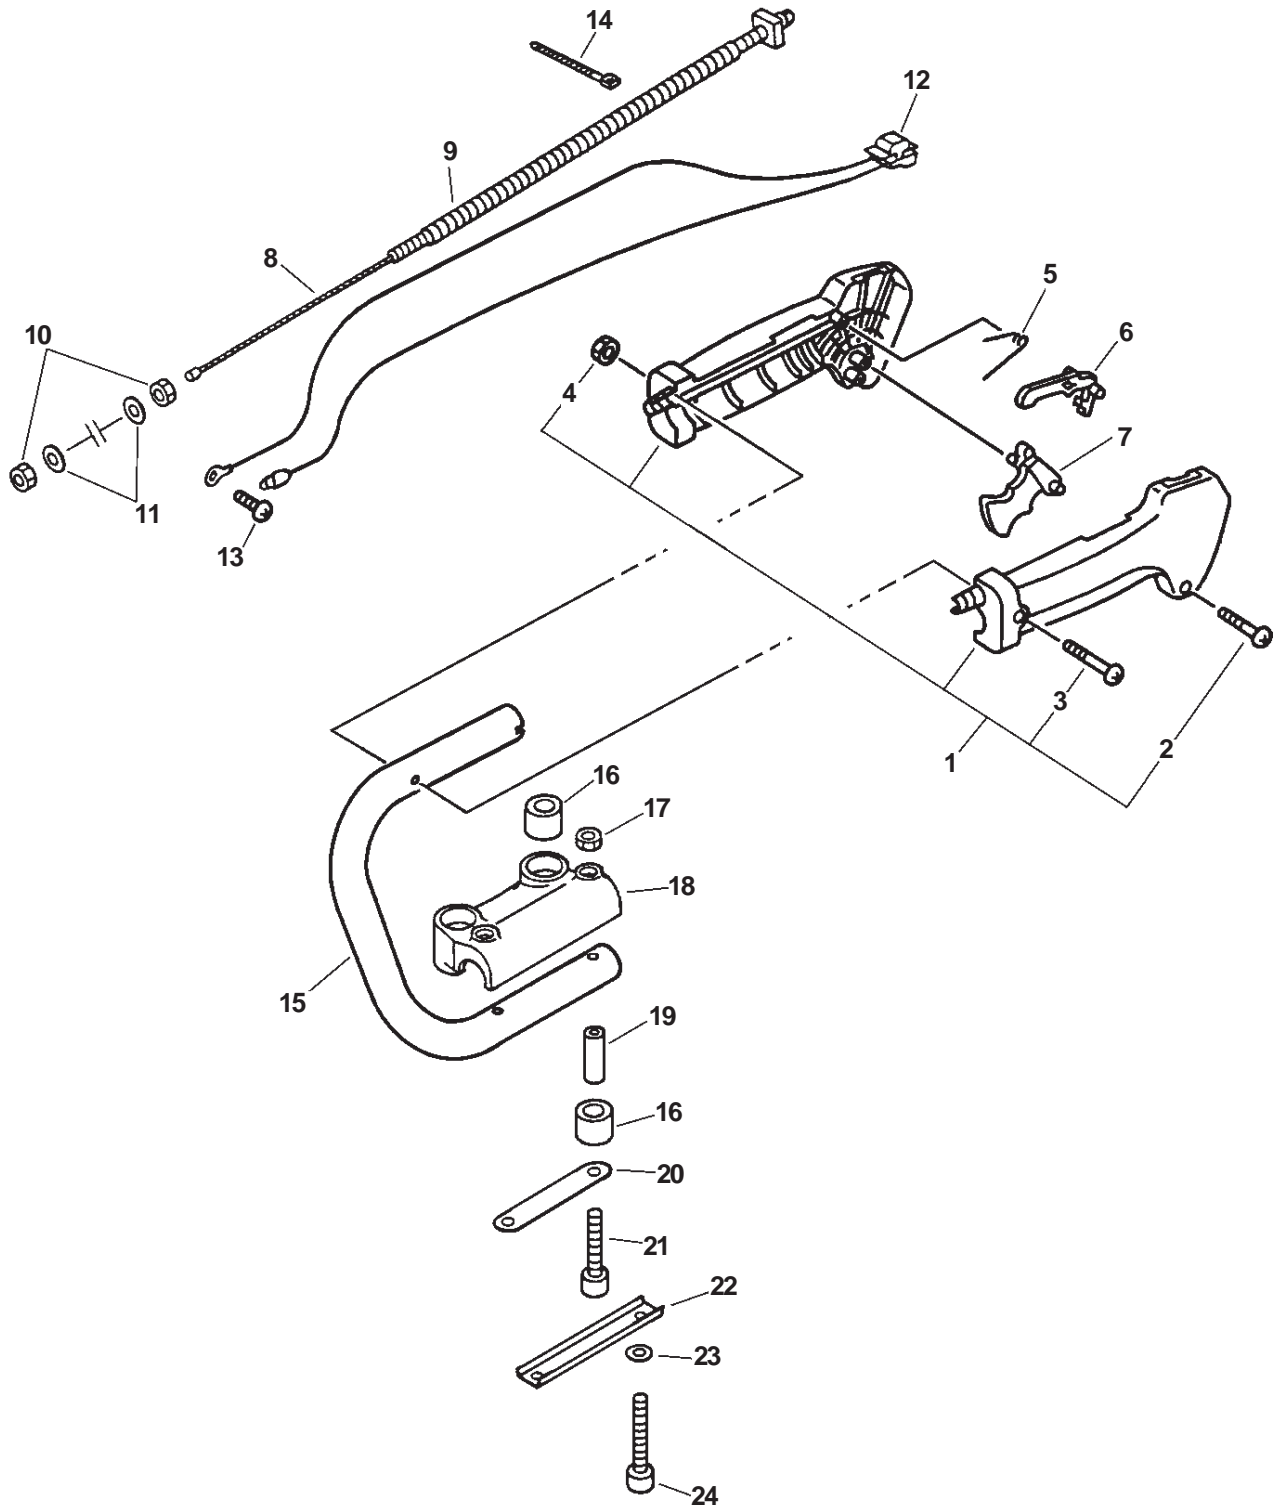

★ Also Included In GASKET KIT

SERIAL NUMBERS: 02001001-02999999

**SERIAL NUMBERS: 02001001-02999999**

ITEM	PART NUMBER	QTY	DESCRIPTION	REMARKS
1	35110247530	1	FRONT HANDLE GRIP ASY	INCLUDES ITEMS 2-4
2	90024603025	4	SCREW 3X25	
3	90022005030	1	SCREW 5X30	
4	90050000005	1	NUT 5	
5	17801335631	1	SPRING, THROTTLE LOCK	
6	17801205960	1	LOCKOUT, THROTTLE	
7	17801005960	1	TRIGGER, THROTTLE	
8	17800105960	1	CABLE, THROTTLE	
9	17812705960	1	TUBE	
10	90050200006	2	NUT 6	
11	90060000006	2	WASHER 6	
12	16340005960	1	SWITCH, IGNITION	
13	90023805010	1	SCREW 5X10	
14	17812110050	1	TIE STRAP	
15	35120508961	1	HANDLE, REAR	
16	35122807760	4	CUSHION	
17	90050000005	2	NUT 5	
18	35121707760	1	SUPPORT, HANDLE	
19	35124101260	2	SPACER	
20	35124206960	1	PLATE, EYE	
21	90016205045	2	BOLT 5X45	
22	35124301260	1	BRACKET	
23	30021700610	2	WASHER	
24	90016205035	2	BOLT 5X35	

SERIAL NUMBERS: 05001001-10999999

**SERIAL NUMBERS: 05001001-10999999**

ITEM	PART NUMBER	QTY	DESCRIPTION	REMARKS
1	35110247530	1	FRONT HANDLE GRIP ASY	INCLUDES ITEMS 2-4
2	90024603025	4	SCREW 3X25	
3	90022005030	1	SCREW 5X30	
4	90050000005	1	NUT 5	
5	17801335631	1	SPRING, THROTTLE LOCK	
6	17801205960	1	LOCKOUT, THROTTLE	
7	17801005960	1	TRIGGER, THROTTLE	
8	V430000640	1	CABLE, THROTTLE	
9	17812705960	1	TUBE	
10	A440000320	1	SWITCH, IGNITION	INCLUDES ITEMS 11-13
11	9154503010	1	SCREW 3X10	
12	16341049231	1	KNOB, SWITCH	
13	89015712330	1	COVER, SWITCH	
14	90023805010	1	SCREW 5X10	
15	17812110050	1	TIE STRAP	
16	35120508961	1	HANDLE, REAR	
17	35122807760	4	CUSHION	
18	90050000005	2	NUT 5	
19	35121707761	1	SUPPORT, HANDLE	
20	35124101260	2	SPACER	
21	35124206961	1	PLATE, EYE	
22	90016205045	2	BOLT 5X45	
23	35124301260	1	BRACKET	
24	30021700610	2	WASHER	
25	90016205035	2	BOLT 5X35	