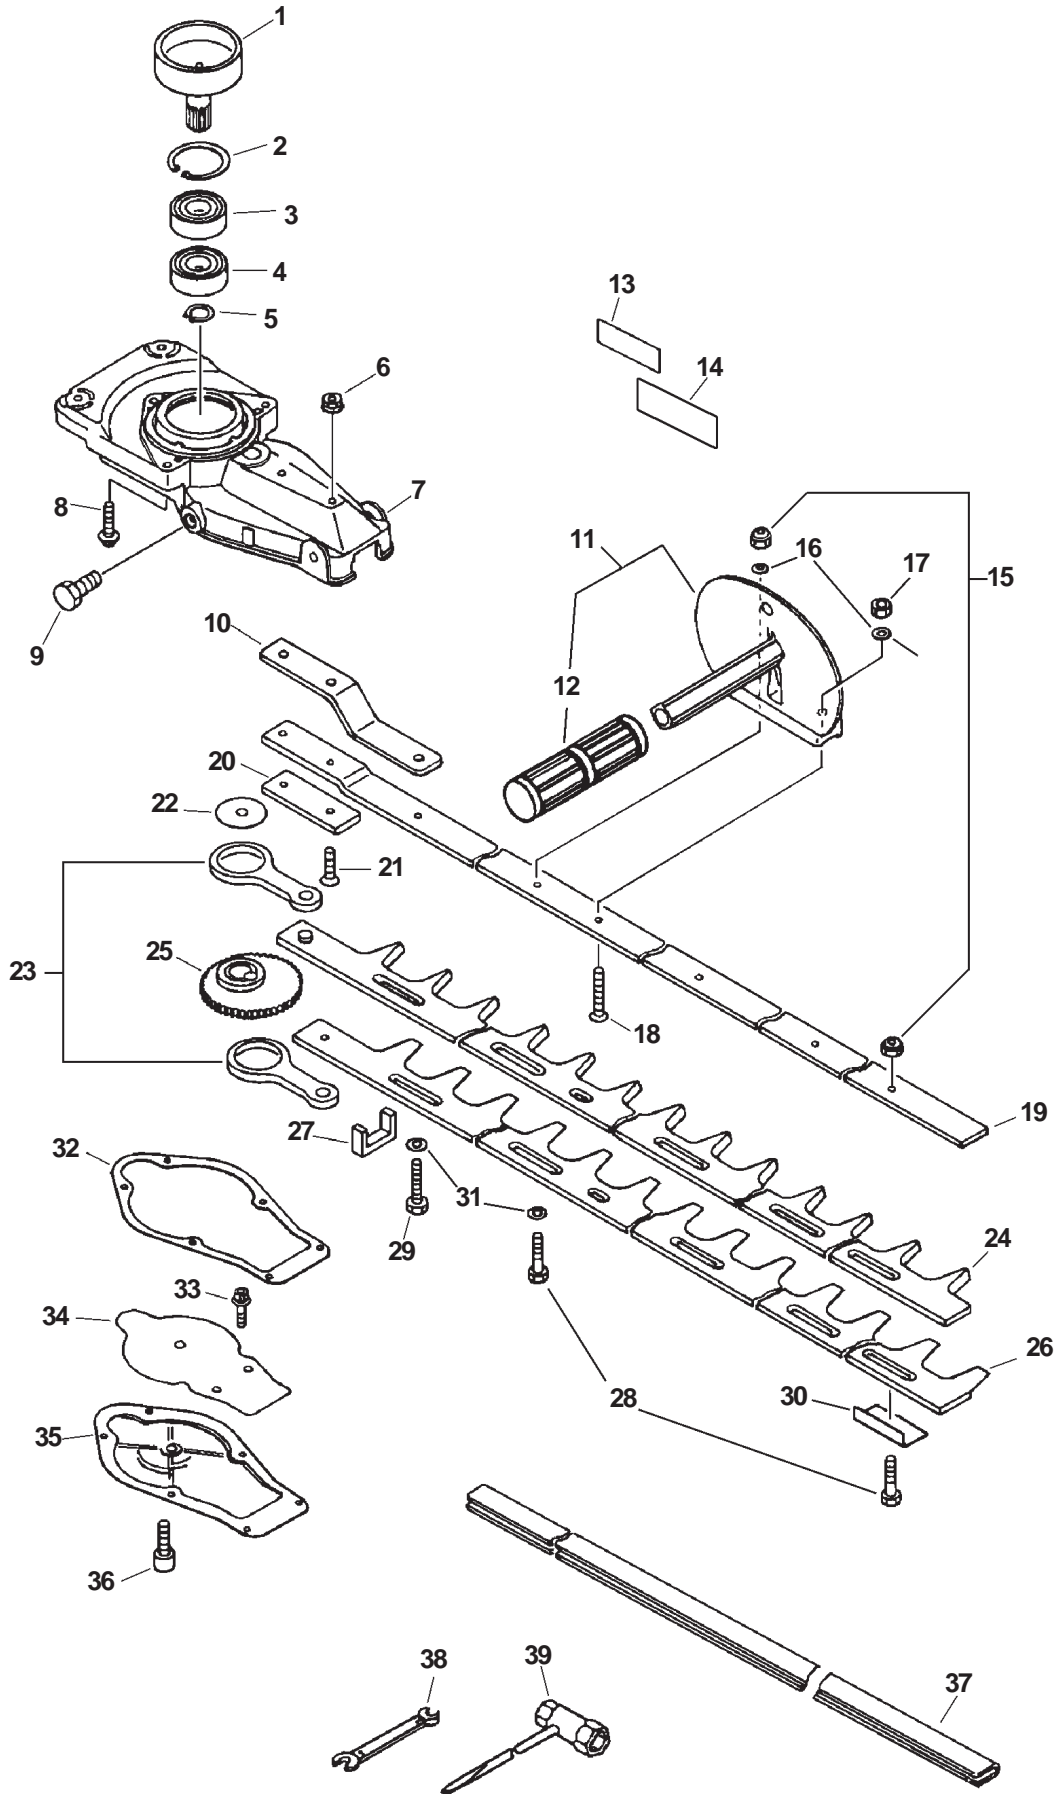

SERIAL NUMBERS: ALL

SERIAL NUMBERS: ALL

ITEM	PART NUMBER	QTY	DESCRIPTION	REMARKS
1	17500504560	1	DRUM, CLUTCH	
2	90070200035	1	CIRCLIP 35	
3	90081336202	1	BEARING, BALL 6202	
4	90081036202	1	BEARING, BALL 6202	
5	90070100014	1	CIRCLIP 14	
6	90050000006	2	NUT 6	
7	61040707760	1	CASE, GEAR	
8	90016205025	3	BOLT 5X25	
9	90010008008	1	BOLT 8X8	
10	69912006560	1	PLATE, ANGLE	
11	35120002060	1	HANDLE ASY	INCLUDES ITEM 12
12	35101201260	1	GRIP	
13	X505000280	1	LABEL, CAUTION	
14	X505000270	1	LABEL, CAUTION	
15	43302206460	5	NUT	
16	35124920060	2	WASHER	
17	43302206460	1	LOCKNUT	
18	90021206030	1	SCREW 5X30	
19	X425000040	1	SUPPORT, CUTTER	
20	69911807760	1	PLATE, EYE	
21	90021206025	2	SCREW 6X25	
22	61035004560	1	WASHER	
23	61033004561	2	ROD, CONNECTING	
24	X411000060	1	CUTTER	
25	61031204560	1	GEAR	
26	X411000070	1	CUTTER	
27	61042504560	1	SEAL	
28	69911507760	4	BOLT, CUTTER	
29	69911505360	1	BOLT	
30	69921304160	3	INSULATOR	
31	69911804560	2	WASHER	
★ 32	61041405360	1	GASKET, GEAR HOUSING	INCLUDED IN GASKET KIT P021001851 ONLY
33	90016205012	2	BOLT 5X12	
34	61044707760	1	PLATE, CASE LID	
35	61041107760	1	LID, GEAR CASE	
36	90016204012	6	BOLT 4X12	
37	89852302961	1	COVER, CUTTER	
38	89511200330	1	SPANNER 8X10	
39	89541006960	1	WRENCH, W/SCREWDRIVER	

★ Also Included In GASKET KIT