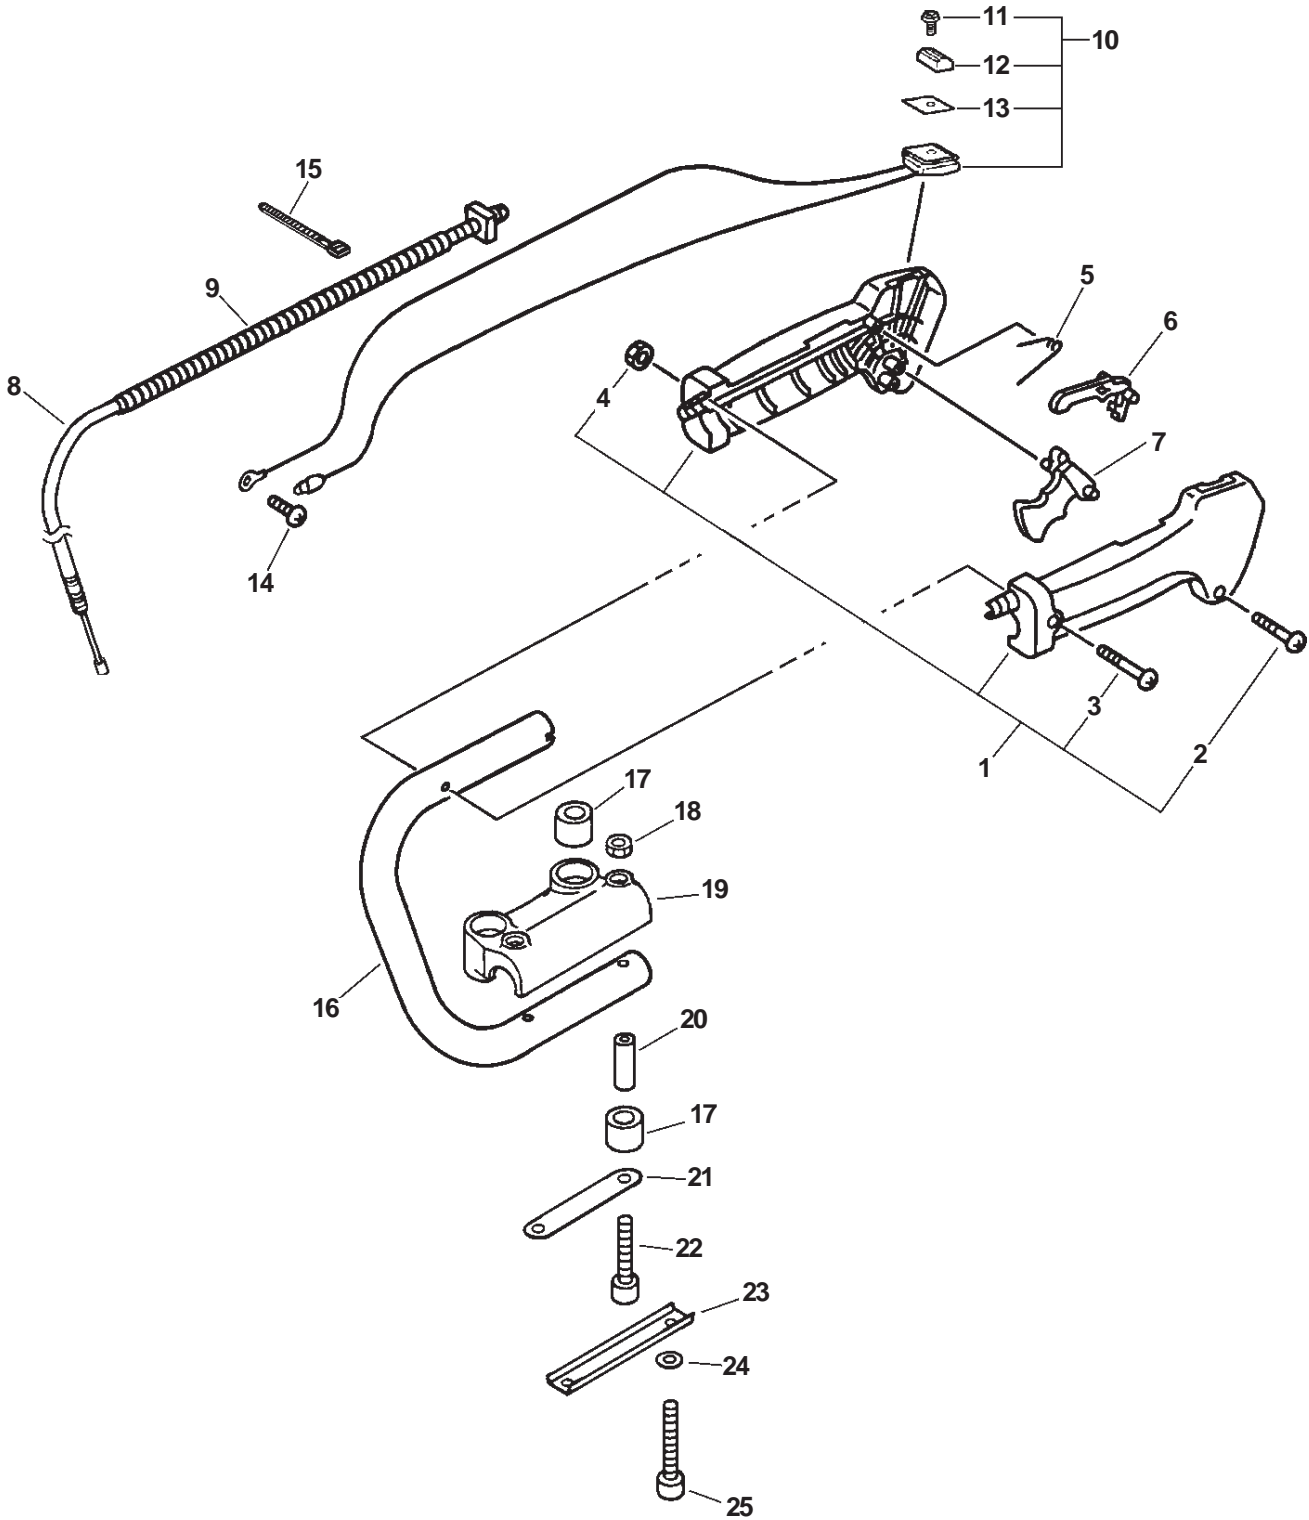

★ Also Included In GASKET KIT

SERIAL NUMBERS: 02001001-02999999

**SERIAL NUMBERS: 02001001-02999999**

ITEM	PART NUMBER	QTY	DESCRIPTION	REMARKS
1	35110247530	1	FRONT HANDLE GRIP ASY	INCLUDES ITEMS 2-4
2	90024603025	4	SCREW 3X25	
3	90022005030	1	SCREW 5X30	
4	90050000005	1	NUT 5	
5	17801335631	1	SPRING, THROTTLE LOCK	
6	17801205960	1	LOCKOUT, THROTTLE	
7	17801005960	1	TRIGGER, THROTTLE	
8	17800105960	1	CABLE, THROTTLE	
9	17812705960	1	TUBE	
10	90050200006	2	NUT 6	
11	90060000006	2	WASHER 6	
12	16340005960	1	SWITCH, IGNITION	
13	90023805010	1	SCREW 5X10	
14	17812110050	1	TIE STRAP	
15	35120508961	1	HANDLE, REAR	
16	35122807760	4	CUSHION	
17	90050000005	2	NUT 5	
18	35121707760	1	SUPPORT, HANDLE	
19	35124101260	2	SPACER	
20	35124206960	1	PLATE, EYE	
21	90016205045	2	BOLT 5X45	
22	35124301260	1	BRACKET	
23	30021700610	2	WASHER	
24	90016205035	2	BOLT 5X35	

SERIAL NUMBERS: 05001001-10999999

**SERIAL NUMBERS: 05001001-10999999**

ITEM	PART NUMBER	QTY	DESCRIPTION	REMARKS
1	35110247530	1	FRONT HANDLE GRIP ASY	INCLUDES ITEMS 2-4
2	90024603025	4	SCREW 3X25	
3	90022005030	1	SCREW 5X30	
4	90050000005	1	NUT 5	
5	17801335631	1	SPRING, THROTTLE LOCK	
6	17801205960	1	LOCKOUT, THROTTLE	
7	17801005960	1	TRIGGER, THROTTLE	
8	V430000640	1	CABLE, THROTTLE	
9	17812705960	1	TUBE	
10	A440000320	1	SWITCH, IGNITION	INCLUDES ITEMS 11-13
11	9154503010	1	SCREW 3X10	
12	16341049231	1	KNOB, SWITCH	
13	89015712330	1	COVER, SWITCH	
14	90023805010	1	SCREW 5X10	
15	17812110050	1	TIE STRAP	
16	35120508961	1	HANDLE, REAR	
17	35122807760	4	CUSHION	
18	90050000005	2	NUT 5	
19	35121707761	1	SUPPORT, HANDLE	
20	35124101260	2	SPACER	
21	35124206961	1	PLATE, EYE	
22	90016205045	2	BOLT 5X45	
23	35124301260	1	BRACKET	
24	30021700610	2	WASHER	
25	90016205035	2	BOLT 5X35	