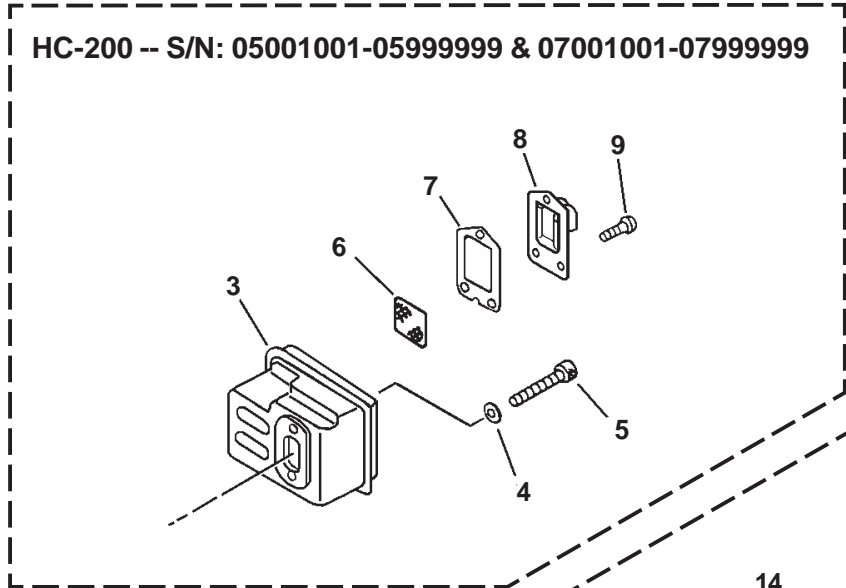

★ Also Included In GASKET KIT

15	-----	1	CARBURETOR**	
**SEE CARBURETOR DIAGRAMS FOR MODEL APPLICATIONS AND SERIAL NUMBERS				

**SERIAL NUMBERS: 05001001-07999999**

**GASKET KIT**

1

**SERIAL NUMBERS: 05001001-07999999**

SERIAL NUMBERS: 05001001-10999999

**SERIAL NUMBERS: 05001001-10999999**

ITEM	PART NUMBER	QTY	DESCRIPTION	REMARKS
1	35110247530	1	FRONT HANDLE GRIP ASY	INCLUDES ITEMS 2-4
2	90024603025	4	SCREW 3X25	
3	90022005030	1	SCREW 5X30	
4	90050000005	1	NUT 5	
5	17801335631	1	SPRING, THROTTLE LOCK	
6	17801205960	1	LOCKOUT, THROTTLE	
7	17801005960	1	TRIGGER, THROTTLE	
8	V430000640	1	CABLE, THROTTLE	
9	17812705960	1	TUBE	
10	A440000320	1	SWITCH, IGNITION	INCLUDES ITEMS 11-13
11	9154503010	1	SCREW 3X10	
12	16341049231	1	KNOB, SWITCH	
13	89015712330	1	COVER, SWITCH	
14	90023805010	1	SCREW 5X10	
15	17812110050	1	TIE STRAP	
16	35120508961	1	HANDLE, REAR	
17	35122807760	4	CUSHION	
18	90050000005	2	NUT 5	
19	35121707761	1	SUPPORT, HANDLE	
20	35124101260	2	SPACER	
21	35124206961	1	PLATE, EYE	
22	90016205045	2	BOLT 5X45	
23	35124301260	1	BRACKET	
24	30021700610	2	WASHER	
25	90016205035	2	BOLT 5X35	