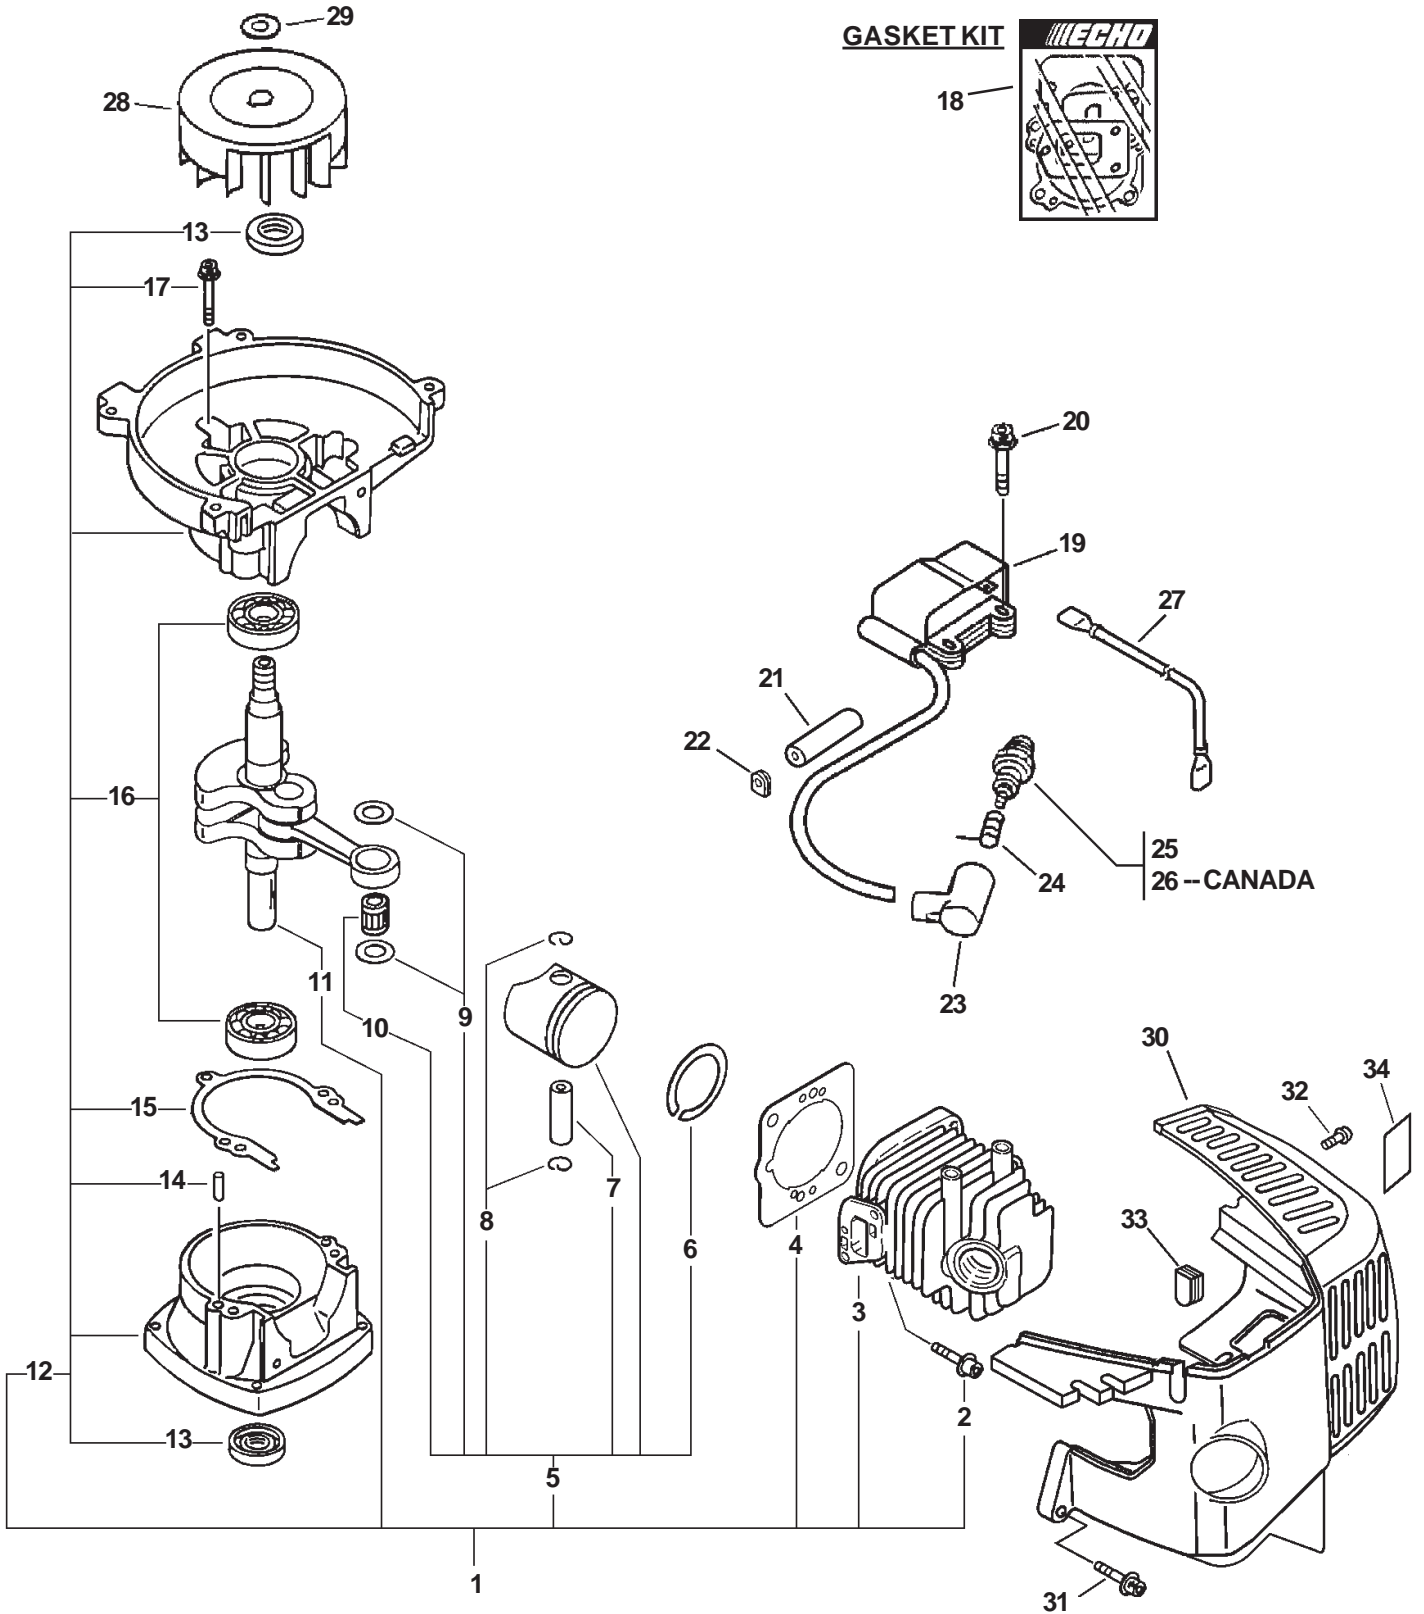

SERIAL NUMBERS: 08001001-10999999

ITEM	PART NUMBER	QTY	DESCRIPTION	REMARKS
<u>OPTIONAL ENGINE REPOWER</u>				
1	SB1075	1	SHORT BLOCK	INCLUDES ITEM 2-17
2	90016204022	2	BOLT 4X22	
3	A130000550	1	CYLINDER	
★ 4	V100000160	1	GASKET, CYLINDER	
5	P021007771	1	PISTON KIT	INCLUDES ITEMS 6-10
6	A101000090	1	RING, PISTON	
7	10001311520	1	PIN, PISTON	
8	10001504630	2	CIRCLIP, PISTON PIN	
9	10001408960	2	SPACER, PISTON PIN	
10	10011305930	1	BEARING, NEEDLE	
11	A011000221	1	CRANKSHAFT ASY	
12	10020452132	1	CRANKCASE KIT	INCLUDES ITEMS 13-17
13	10021242031	2	OIL SEAL	
14	10021503930	2	DOWEL PIN	
★ 15	10024242030	1	GASKET, CRANKCASE	
16	9403536201	2	BEARING, BALL 6201	
17	90016205028	3	BOLT 5X28	
★ Also Included In GASKET KIT				
18	P021004611	1	GASKET KIT	
19	A411000140	1	COIL, IGNITION	
20	90016204020	2	BOLT 4X20	
21	15611054930	1	TUBE	
22	15611004920	1	GROMETT	
23	15901201620	1	CAP, SPARK PLUG	
24	15901103432	1	TERMINAL, SPARK PLUG CAP	
25	15901019830	1	SPARK PLUG -- BPM-8Y	
26	A425000000	1	SPARK PLUG -- BPMR-8Y	CANADA MODELS: 10001001-10999999
27	V485000300	1	LEAD, IGNITION	
28	A409000210	1	FLYWHEEL	
29	90060000008	1	WASHER 8	
30	A160000161	1	COVER, CYLINDER	
31	90016205022	2	BOLT 5X22	
32	9110704008	1	FLANGE BOLT	
33	10153807420	1	PLUG	
34	89016006361	1	LABEL, HOT