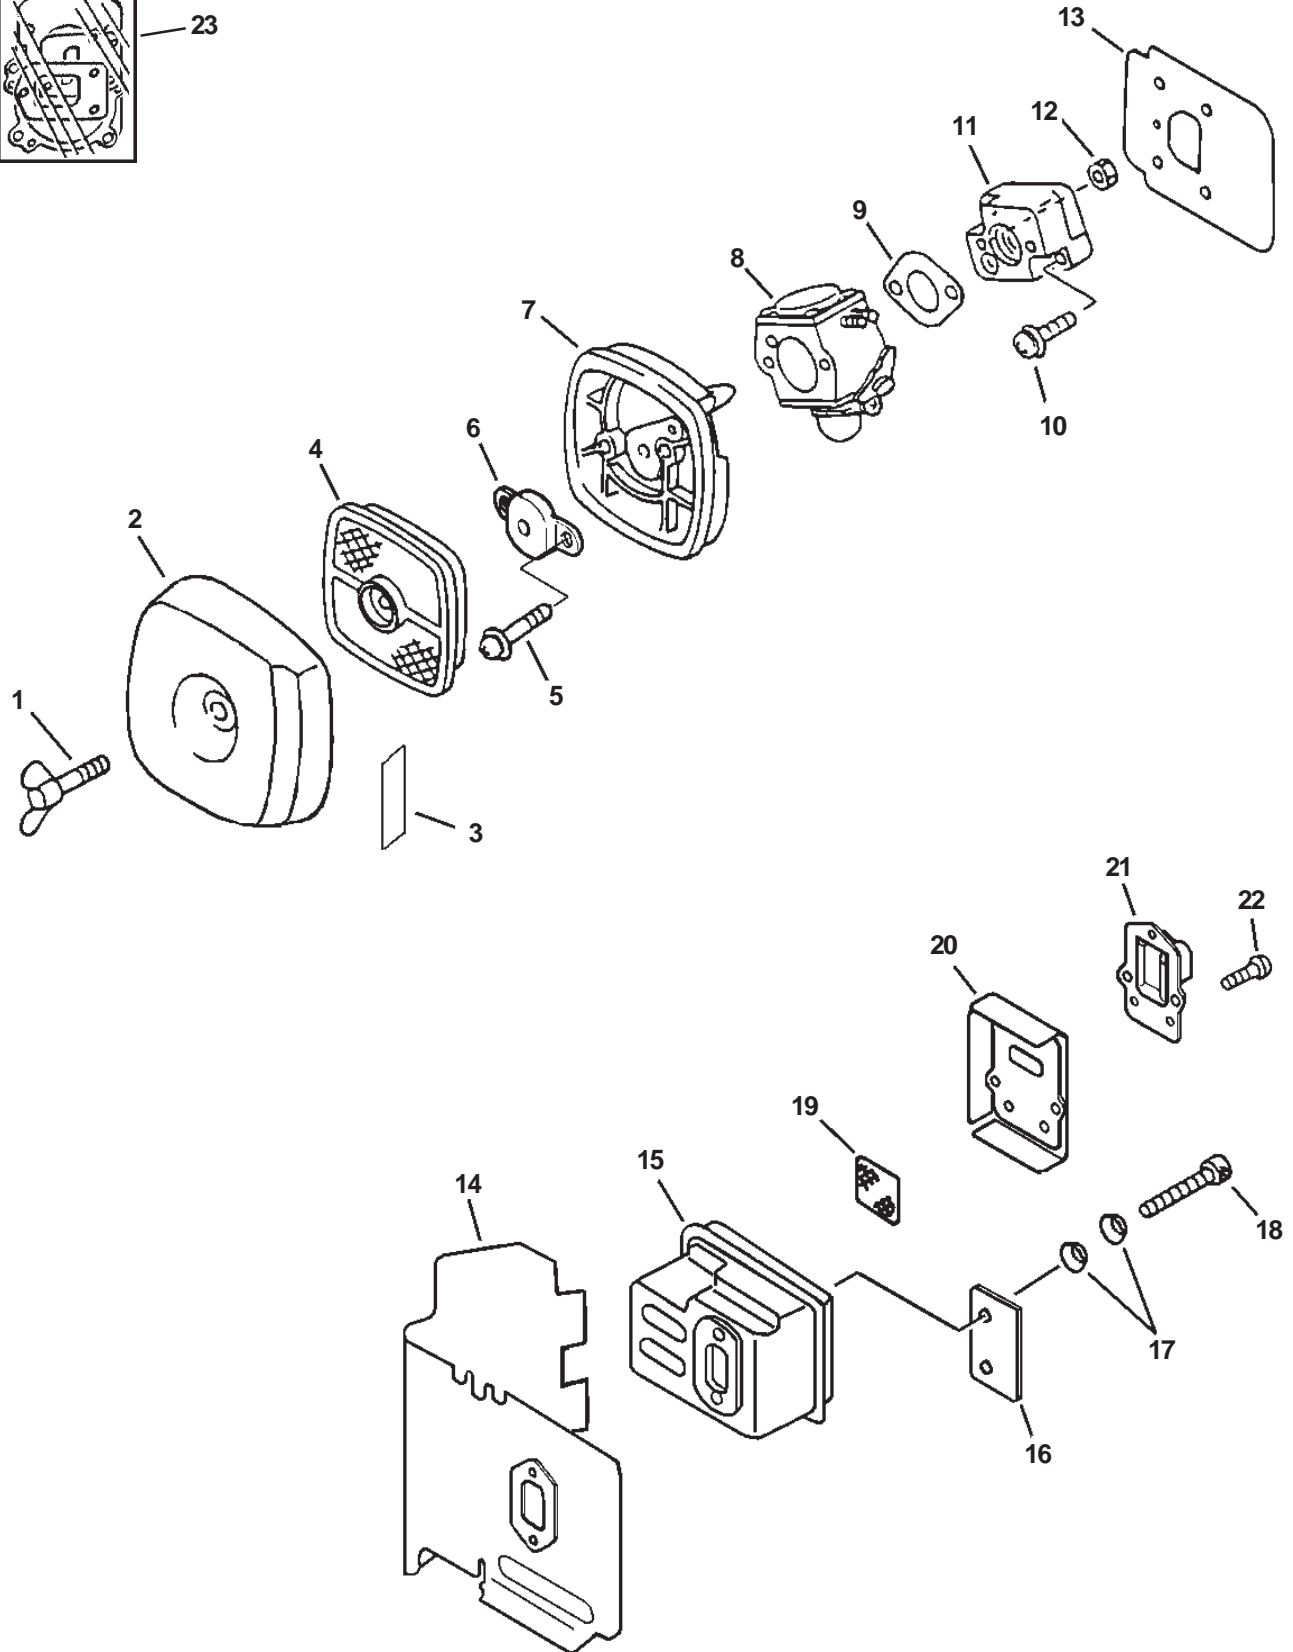

SERIAL NUMBERS: 02001001-02999999

GASKET KIT

SERIAL NUMBERS: 02001001-02999999

ITEM	PART NUMBER	QTY	DESCRIPTION	REMARKS
1	21041752730	1	BOLT, WING	
2	13031306563	1	LID, AIR CLEANER	
3	89012106360	1	LABEL, CHOKE	
4	13031054130	1	FILTER, AIR	
5	90024205065	2	SCREW 5X65	
6	12901152730	1	PLATE, PREVENT	
7	P021001500	1	CASE, AIR CLEANER	
8	A021000110	1	CARBURETOR -- CIU-K58	
★ 9	13001642031	1	GASKET, INTAKE	
10	90023805020	2	SCREW 5X20	
11	13001742031	1	INSULATOR, INTAKE	
12	90050000005	2	NUT 5	
★ 13	13001042032	1	SHIELD, INTAKE	
★ 14	V104000120	1	SHIELD, EXHAUST	
15	A300000140	1	MUFFLER	
16	V150000371	1	PLATE, EYE	
17	V347000000	4	WASHER, CONICAL	
18	90010505055	2	BOLT 5X55	
19	14586240630	1	SCREEN, MUFFLER	
★ 20	V104000360	1	GASKET, EXHAUST	
21	A313000130	1	GUIDE, EXHAUST	
22	9136704010	5	SCREW	
23	P021001851	1	GASKET KIT	

★ Also Included In GASKET KIT