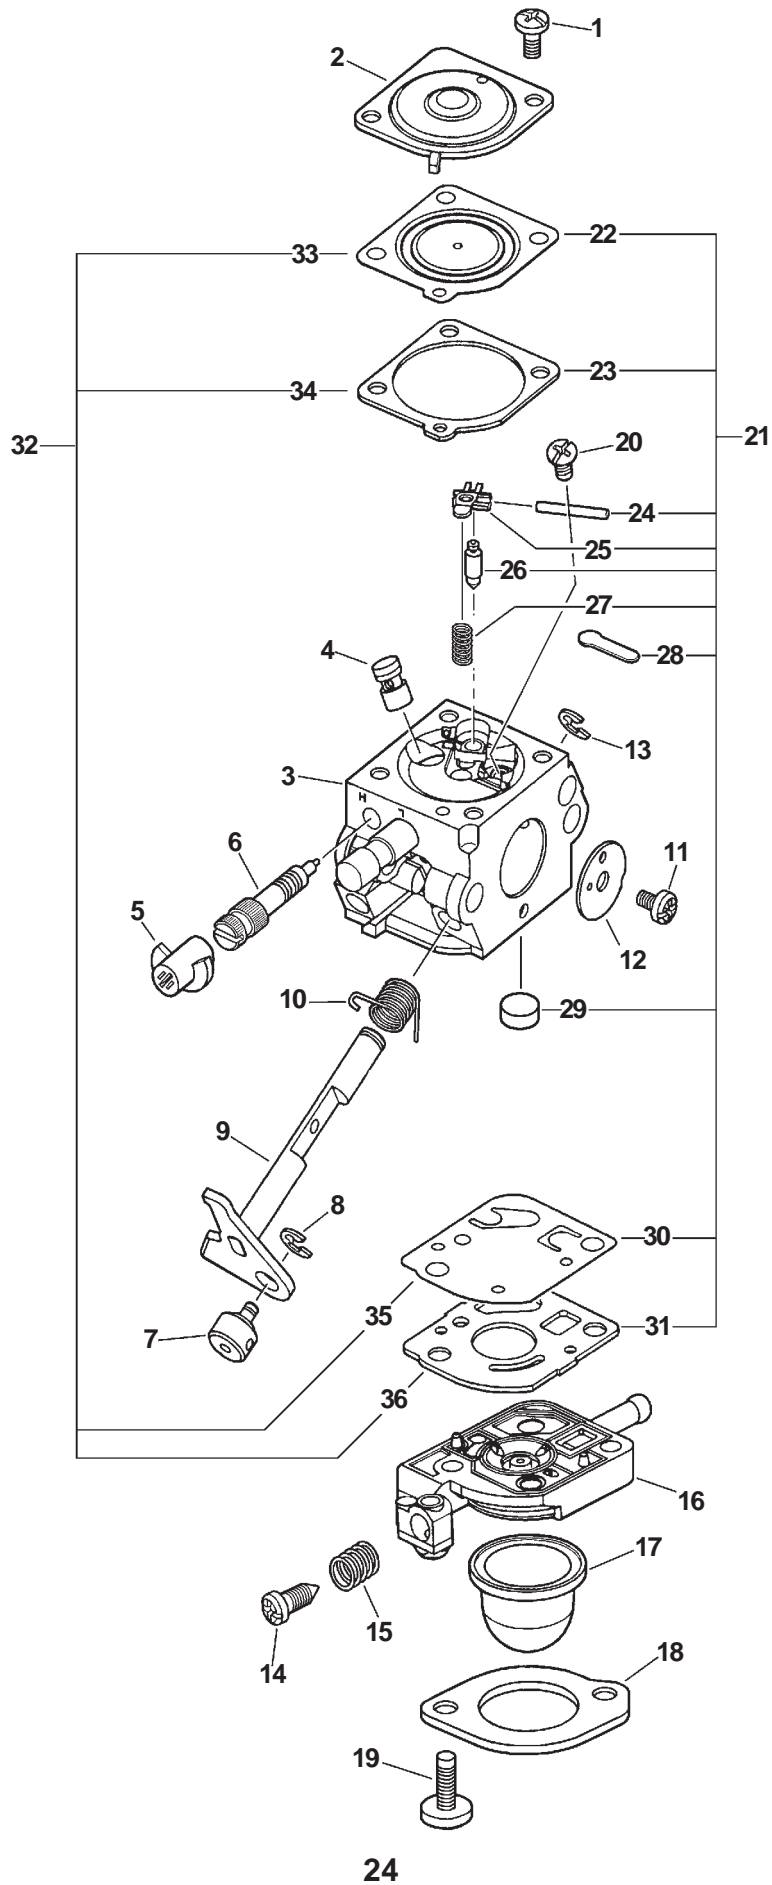

SERIAL NUMBERS: 02001001-02999999

SERIAL NUMBERS: 02001001-02999999

ITEM	PART NUMBER	QTY	DESCRIPTION	REMARKS
	A021000110	1	CARBURETOR--C1U-K58	
1	12534452130	2	SCREW, METERING DIAPHRAGM COVER	
2	12534213210	1	COVER, METERING DIAPHRAGM	
3	-----	1	BODY, CARBURETOR	NOT AVAILABLE SEPARATELY
4	12537613120	1	NOZZLE, CHECK VALVE	
5	12532908560	1	CAP, LIMITER - HIGH SPEED	
6	P005000400	1	NEEDLE - HIGH SPEED	
7	12537242030	1	SWIVEL	
8	12532713930	1	CLIP, SWIVEL	
9	P005000390	1	SHAFT, THROTTLE	
10	12531342030	1	SPRING, THROTTLE RETURN	
11	12531413930	1	SCREW, THROTTLE VALVE	
12	12531649030	1	VALVE, THROTTLE	
13	12532715130	1	CLIP, THROTTLE SHAFT	
14	12533406960	1	SCREW, IDLE ADJUST	
15	12533306960	1	SPRING, IDLE ADJUST	
16	12538313310	1	BASE, PURGE	
17	12538108660	1	PUMP, PURGE	
18	12536311610	1	RETAINER, PURGE PUMP	
19	12531011610	2	SCREW, PURGE BASE	
20	12533942030	1	SCREW, METERING LEVER PIN	
21	P005000580	1	REPAIR KIT	INCLUDES ITEM 22-31
22	-----	1	DIAPHRAGM, METERING	
23	-----	1	GASKET, METERING DIAPHRAGM	
24	-----	1	PIN, METERING LEVER	
25	-----	1	LEVER, METERING	
26	-----	1	VALVE, INLET NEEDLE	
27	-----	1	SPRING, METERING LEVER	
28	-----	1	WELCH PLUG	
29	-----	1	STRAINER	
30	-----	1	DIAPHRAGM, FUEL PUMP	
31	-----	1	GASKET, FUEL PUMP	
32	12530313310	1	DIAPHRAGM/GASKET KIT	INCLUDES ITEM 33-36
33	-----	1	DIAPHRAGM, METERING	
34	-----	1	GASKET, METERING DIAPHRAGM	
35	-----	1	DIAPHRAGM, FUEL PUMP	
36	-----	1	GASKET, FUEL PUMP