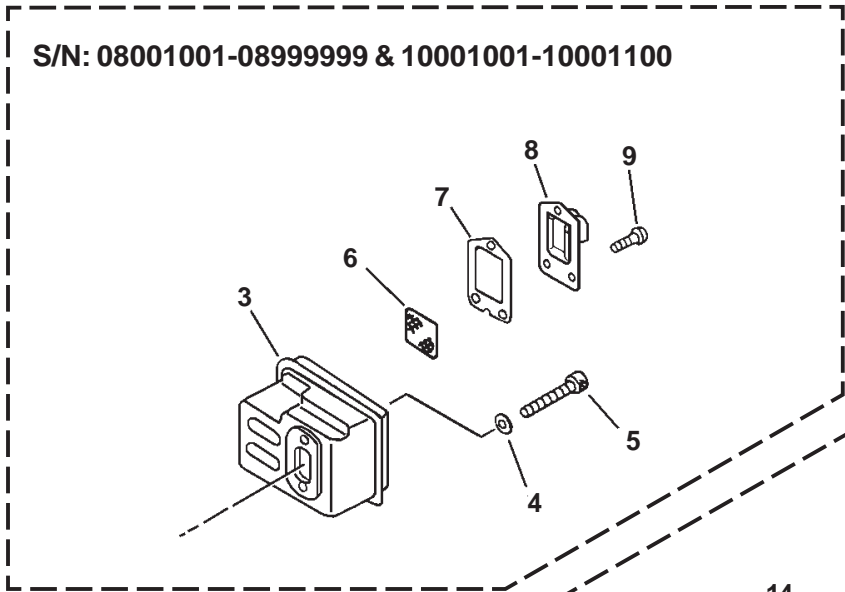

SERIAL NUMBERS: 08001001-10999999

SERIAL NUMBERS: 08001001-10999999

ITEM	PART NUMBER	QTY	DESCRIPTION	REMARKS
1	P021004611	1	GASKET KIT	
★ 2	V104000640	1	SHIELD, MUFFLER	
<u>S/N: 08001001-08999999 & 10001001-10001100</u>				
3	14580642030	1	MUFFLER	
4	90060000005	2	WASHER	
5	90010505055	2	BOLT 5X55	
6	14586240630	1	SCREEN, MUFFLER	
★ 7	14586642031	1	GASKET, EXHAUST	
8	A313000580	1	GUIDE, EXHAUST	
9	90024204010	3	SCREW	
<u>S/N: 09001001-09999999 & 10001101-10999999</u>				
10	A300000141	1	MUFFLER	
11	V150000371	1	PLATE, EYE	
12	V347000000	4	WASHER, CONICAL	
13	90010505055	2	BOLT 5X55	
14	14586240630	1	SCREEN, MUFFLER	
★ 15	V104000360	1	GASKET, EXHAUST	
16	A313000600	1	GUIDE, EXHAUST	
17	9136704010	5	SCREW	

★ Also Included In GASKET KIT