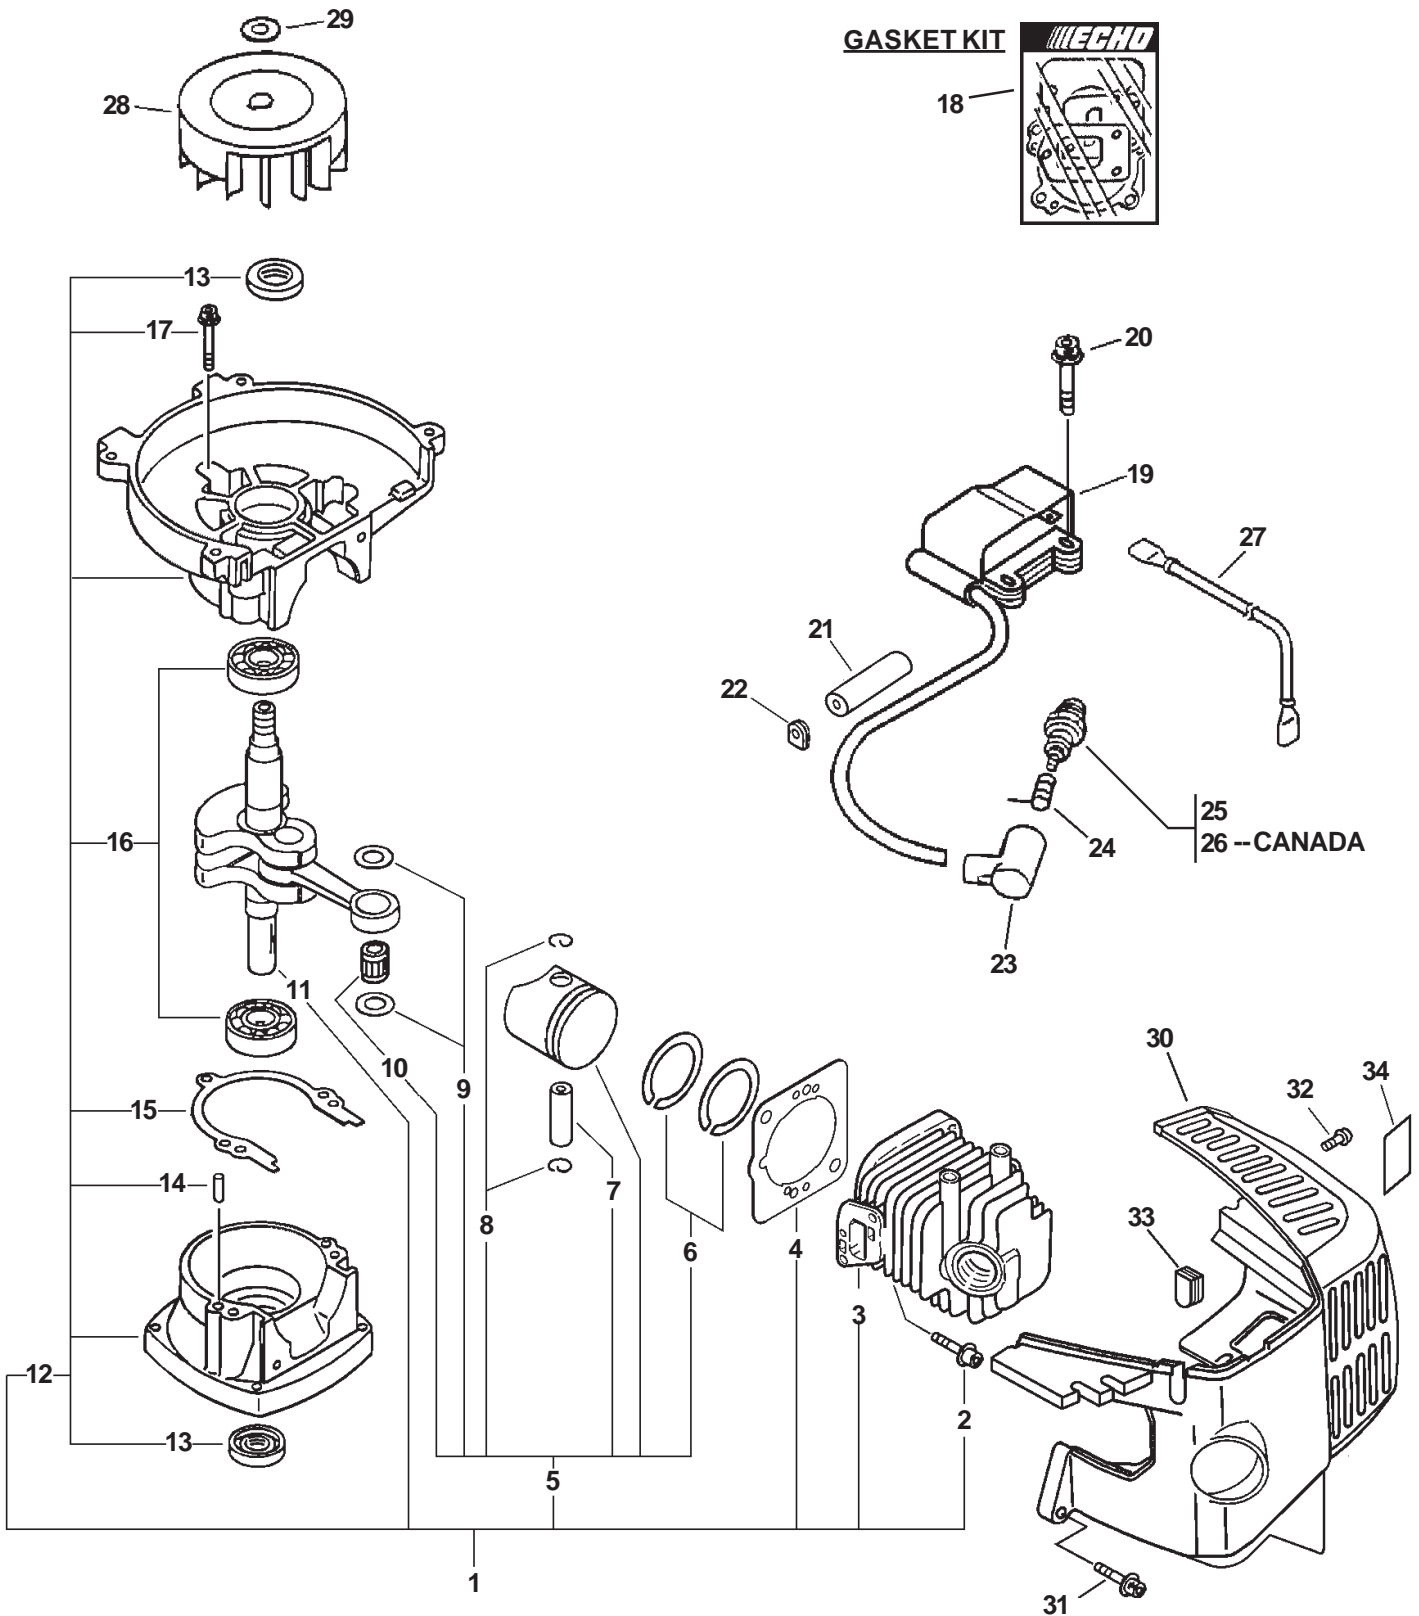

SERIAL NUMBERS: 05001001-07999999

ITEM	PART NUMBER	QTY	DESCRIPTION	REMARKS
<u>OPTIONAL ENGINE REPOWER</u>				
1	SB1068	1	SHORT BLOCK	INCLUDES ITEM 2-17
2	90016204022	2	BOLT 4X22	
3	A130000420	1	CYLINDER	
★ 4	V100000080	1	GASKET, CYLINDER	
5	P021001111	1	PISTON KIT	INCLUDES ITEMS 6-10
6	A101000000	2	RING, PISTON	
7	10001311520	1	PIN, PISTON	
8	10001504630	2	CIRCLIP, PISTON PIN	
9	10001408960	2	SPACER, PISTON PIN	
10	10011305930	1	BEARING, NEEDLE	
11	A011000220	1	CRANKSHAFT ASY	
12	10020452130	1	CRANKCASE KIT	INCLUDES ITEMS 13-17
13	10021242030	2	OIL SEAL	
14	10021503930	2	DOWEL PIN	
★ 15	10024242030	1	GASKET, CRANKCASE	
16	9403536201	2	BEARING, BALL 6201	
17	90016205028	3	BOLT 5X28	
★ Also Included In GASKET KIT				
18	P021004611	1	GASKET KIT	
19	A411000140	1	COIL, IGNITION	
20	90016204020	2	BOLT 4X20	
21	15611054930	1	TUBE	
22	15611004920	1	GROMETT	
23	15901201620	1	CAP, SPARK PLUG	
24	15901103432	1	TERMINAL, SPARK PLUG CAP	
25	15901019830	1	SPARK PLUG -- BPM-8Y	
26	A425000000	1	SPARK PLUG -- BPMR-8Y	CANADA MODELS: 07001001-07999999
27	V485000300	1	LEAD, IGNITION	
28	90060000008	1	WASHER 8	
29	A409000160	1	FLYWHEEL	
30	A160000161	1	COVER, CYLINDER	
31	90016205022	2	BOLT 5X22	
32	9110704008	1	FLANGE BOLT	
33	10153807420	1	PLUG	
34	89016006361	1	LABEL, HOT