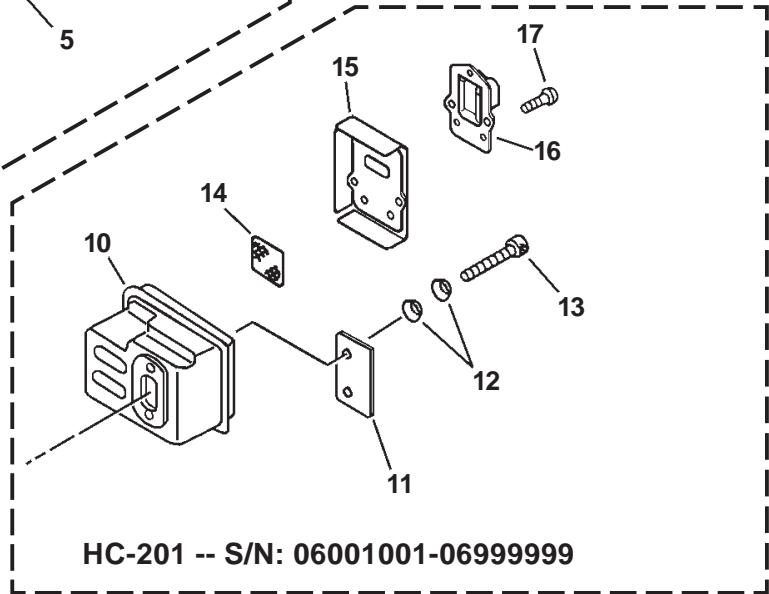

★ Also Included In GASKET KIT

15	-----	1	CARBURETOR**	
**SEE CARBURETOR DIAGRAMS FOR MODEL APPLICATIONS AND SERIAL NUMBERS				

**SERIAL NUMBERS: 05001001-07999999**

**GASKET KIT**

1

**SERIAL NUMBERS: 05001001-07999999**

SERIAL NUMBERS: 05001001-10999999

**SERIAL NUMBERS: 05001001-10999999**

ITEM	PART NUMBER	QTY	DESCRIPTION	REMARKS
1	35110247530	1	FRONT HANDLE GRIP ASY	INCLUDES ITEMS 2-4
2	90024603025	4	SCREW 3X25	
3	90022005030	1	SCREW 5X30	
4	90050000005	1	NUT 5	
5	17801335631	1	SPRING, THROTTLE LOCK	
6	17801205960	1	LOCKOUT, THROTTLE	
7	17801005960	1	TRIGGER, THROTTLE	
8	V430000640	1	CABLE, THROTTLE	
9	17812705960	1	TUBE	
10	A440000320	1	SWITCH, IGNITION	INCLUDES ITEMS 11-13
11	9154503010	1	SCREW 3X10	
12	16341049231	1	KNOB, SWITCH	
13	89015712330	1	COVER, SWITCH	
14	90023805010	1	SCREW 5X10	
15	17812110050	1	TIE STRAP	
16	35120508961	1	HANDLE, REAR	
17	35122807760	4	CUSHION	
18	90050000005	2	NUT 5	
19	35121707761	1	SUPPORT, HANDLE	
20	35124101260	2	SPACER	
21	35124206961	1	PLATE, EYE	
22	90016205045	2	BOLT 5X45	
23	35124301260	1	BRACKET	
24	30021700610	2	WASHER	
25	90016205035	2	BOLT 5X35	