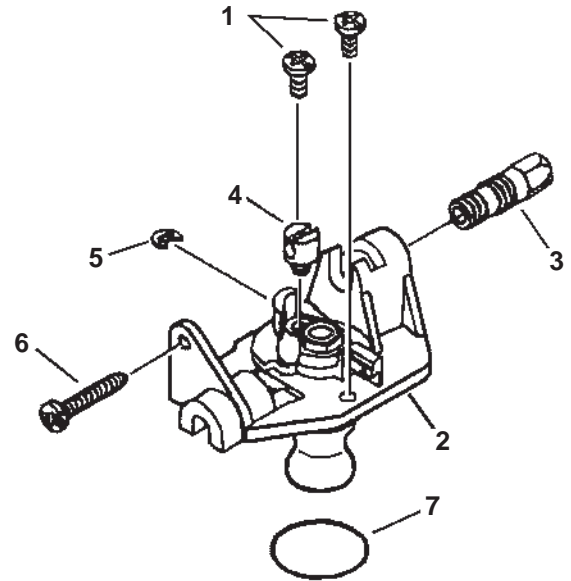

SERIAL NUMBERS: 08001001-10999999

ITEM	PART NUMBER	QTY	DESCRIPTION	REMARKS
	A021000740	1	CARBURETOR --RB-K75	
1	12534413931	3	SCREW, ROTOR COVER ASY	
2	P005001320	1	ROTOR COVER ASY	
3	P005001330	1	SCREW, CABLE ADJUST	
4	P005001240	1	SWIVEL	
5	P005000190	1	E-RING	
6	P005000100	1	SCREW, THROTTLE ADJUST	
7	P005000280	1	O-RING	
8	-----	1	BODY, CARBURETOR	NOT AVAILABLE SEPARATELY
9	P005001260	1	NEEDLE - HIGH SPEED	
10	P005001270	1	PLUG	
11	P005000930	1	PRIMER BASE ASY	
12	P005000270	1	SCREW, PRIMER BASE ASY	
13	12538108660	1	PUMP, PRIMING	
14	P005000250	1	RETAINER, PRIMING PUMP	
15	12531061830	4	SCREW, PRIMING PUMP RETAINER	
16	12534252130	1	COVER, DIAPHRAGM	
17	12534452130	3	SCREW, DIAPHRAGM COVER	
18	12533942030	1	SCREW, METERING LEVER PIN	
19	P005001670	1	REPAIR KIT	INCLUDES ITEMS 20-29
20	P005001000	1	ROLLER, GUIDE	
21	-----	1	PIN, METERING LEVER	
22	-----	1	LEVER, METERING	
23	-----	1	VALVE, INLET NEEDLE	
24	-----	1	SPRING, METERING LEVER	
25	-----	1	STRAINER	
26	-----	1	DIAPHRAGM, PUMP	
27	-----	1	GASKET, PUMP	
28	-----	1	GASKET, METERING	
29	-----	1	DIAPHRAGM, METERING	
30	P005001660	1	DIAPHRAGM/GASKET KIT	INCLUDES ITEMS 31-34
31	-----	1	DIAPHRAGM, PUMP	
32	-----	1	GASKET, PUMP	
33	-----	1	GASKET, METERING	
34	-----	1	DIAPHRAGM, METERING