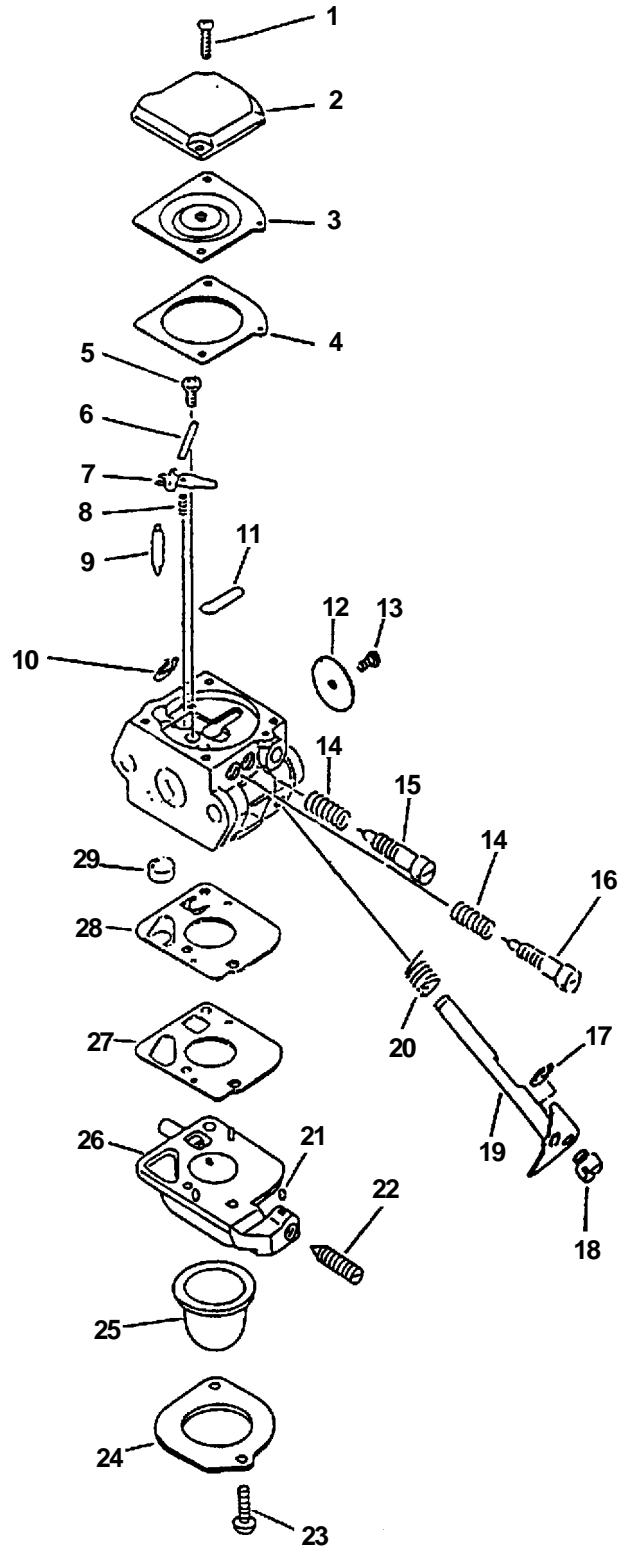

REVISED 11/00

KEY	PART NUMBER	QTY	DESCRIPTION	REMARKS
	12300005961	1	CARBURETOR WT-168A	
1	A	4	SCREW	
2	12314203930	1	COVER, METERING DIAPHRAGM	
3	A B	1	DIAPHRAGM, METERING	
4	A B	1	GASKET, METERING DIAPHRAGM	
5	A	1	SCREW, METERING LEVER PIN	
6	A	1	PIN, METERING LEVER	
7	A	1	LEVER, METERING	
8	A	1	SPRING, METERING LEVER	
9	A	1	VALVE, INLET NEEDLE	
10	12313026030	1	SCREW	
11	12312715030	1	CLIP, THROTTLE SHAFT	
12	12316910630	1	RING, RETAINING	
13	A	1	JET (40)	
14	A	1	O-RING	
15	A	1	SCREW, VALVE	
16	12311605961	1	VALVE, THROTTLE	
17	A	1	SPRING, LOW SPEED NEEDLE	
18	12311812020	1	NEEDLE, LOW SPEED	
19	A	1	SPRING, HIGH SPEED NEEDLE	
20	12312005960	1	NEEDLE, HIGH SPEED	
21	12317307930	1	CLIP, SWIVEL	
22	12317204320	1	SWIVEL	
23	12311705960	1	SHAFT, THROTTLE	
24	A	1	SPRING, THROTTLE SHAFT	
25	A	1	SCREEN, INLET	
26	A B	1	DIAPHRAGM, FUEL PUMP	
27	A B	1	GASKET, FUEL PUMP	
28	12312402960	1	COVER, FUEL PUMP	
29	12313404260	1	SCREW, IDLE ADJUST	
30	12313304260	1	SPRING, IDLE ADJUST	
31	12311003930	1	SCREW, FUEL PUMP COVER	
A	12310005960	1	CARBURETOR REPAIR KIT	
B	12310105960	1	DIAPHRAGM/GASKET KIT	