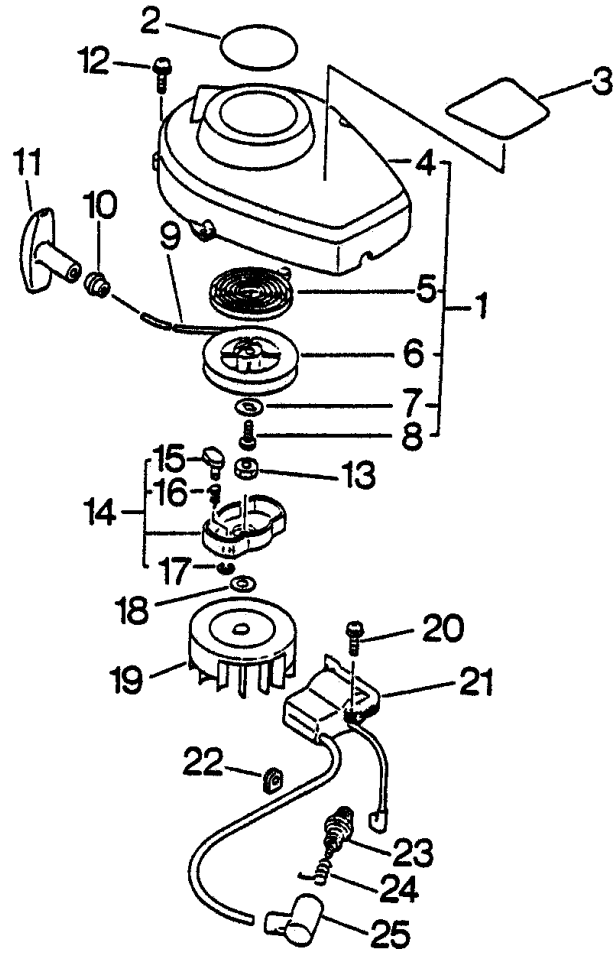

STARTER, IGNITION, CLUTCH

HC-2100

KEY	PART NUMBER	QTY	DESCRIPTION	REMARKS
1	17720105960	1	STARTER ASY	INCLUDES ITEMS 2- 11
2	89011849130	1	LABEL, ECHO	
3	89011205960	1	LABEL, MODEL	
4	17723205960	1	CASE, STARTER	
5	17722044330	1	SPRING, REWIND	
6	17721505960	1	DRUM, STARTER	
7	17721442030	1	WASHER	
8	17723640630	1	SCREW	
9	17722605530	1	ROPE, STARTER	
10	17722742030	1	GUIDE, ROPE	
11	17722806530	1	GRIP, STARTER	INCLUDES ITEMS 15 -17
12	90023804016	4	SCREW 4X16	
13	90051200008	1	NUT	
14	17720205960	1	PAWL ASY. STARTER	
15	17721842030	1	PAWL, STARTER	
16	17723405960	1	SPRING, RETURN	
17	90070000004	1	E-RING 4	
18	90060000008	1	WASHER 8	
19	15680144730	1	FLYWHEEL	
20	90023804022	2	SCREW 4X22	
21	15660144730	1	COIL, IGNITION	
22	15611004920	1	GROMMET	
23	15901010630	1	PLUG, SPARK CJ-7Y	
23	15901710230	1	PLUG, SPARK RCJ-7Y	
24	15901103432	1	COIL, SPARK PLUG CAP	
25	15901201620	1	CAP, SPARK PLUG	
26	90023804016	2	SCREW 4 X 16	
27	61022305960	1	CASE, CLUTCH	
28	13192028230	1	CUSHION, FUEL TANK	
29	17500002961	1	CLUTCH ASY	INCLUDES ITEMS 30 - 32
30	17501607330	1	HUB, CLUTCH	
31	17500905131	2	SHOE, CLUTCH	
32	17501805130	2	SPRING, CLUTCH	
33	17501904920	1	PLATE, CLUTCH	
34	17501405360	1	WASHER, CLUTCH	