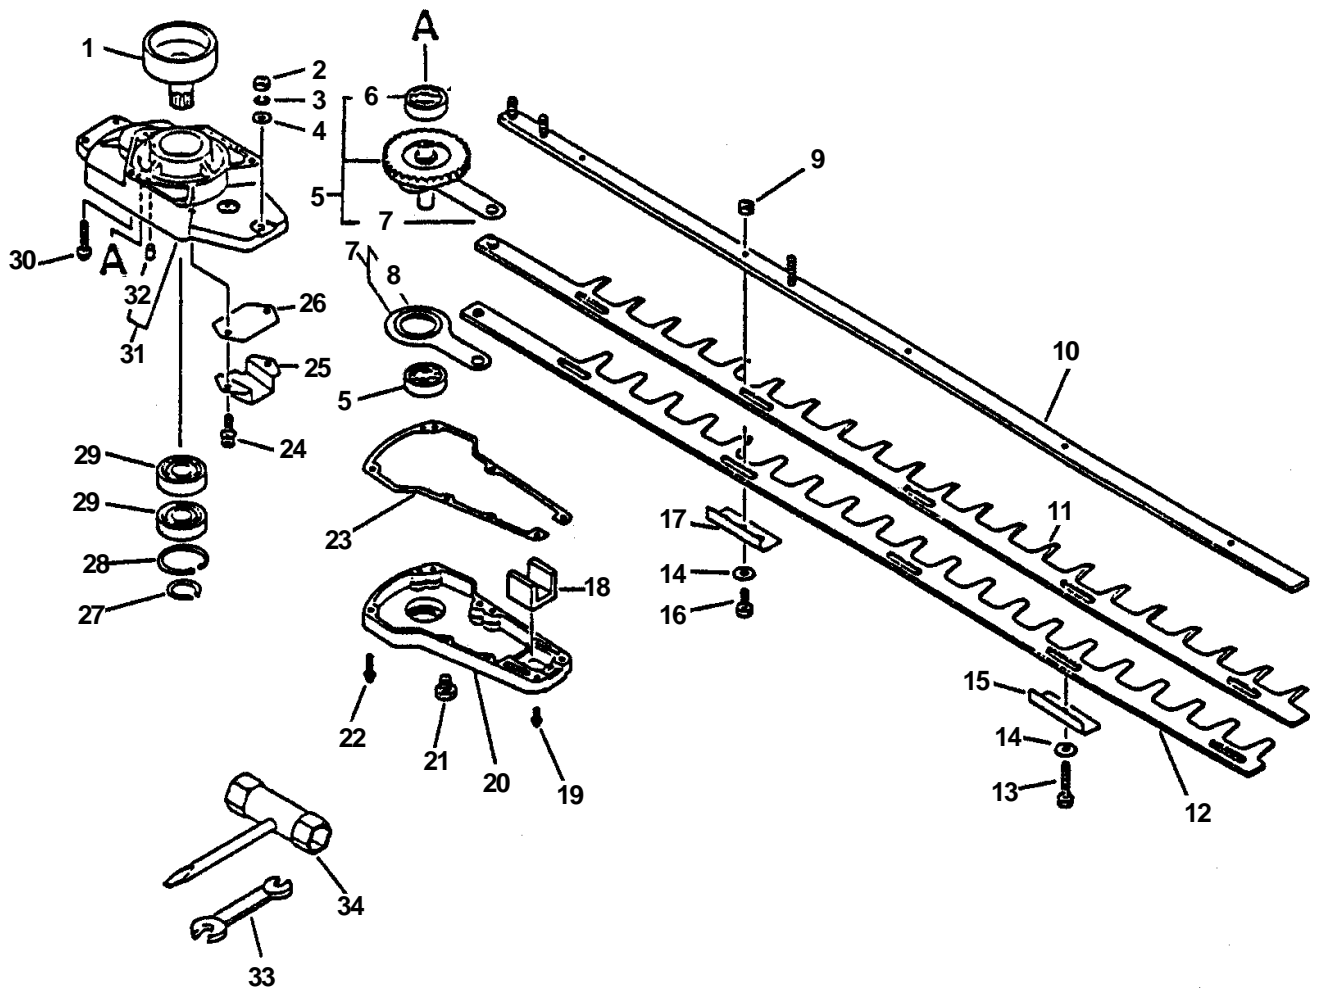

KEY	PART NUMBER	QTY	DESCRIPTION	REMARKS
1	35110247530	1	GRIP KIT, HANDLE	INCLUDES ITEMS 2, 6, 7
2	90050000005	1	NUT 5	
3	17801335631	1	SPRING, THROTTLE LOCK	
4	17801205960	1	LOCKOUT, THROTTLE	
5	178010 05960	1	CONTROL, THROTTLE	
6	90024603025	4	SCREW 3X25	
7	90022005030	1	SCREW 5X30	
8	35120002060	1	HANDLE ASY, FRONT	INCLUDES ITEMS 9 -11
9	35101201260	1	GRIP, HANDLE	
10	90056000006	1	LOCKNUT 6	
11	90060200006	1	WASHER 6	
12	90010505060	2	BOL T , H.S. 5X60	
13	35124201261	1	PLATE. CUSHION	
14	35122801260	4	CUSHION	
15	35121705960	1	SUPPORTER, HANDLE	
16	90023805016	2	SCREW 5X16	
17	61043801260	1	PLATE	
18	35124101260	2	SPACER	
19	35124301260	2	BRACKET, HANDLE	
20	90056000005	2	LOCKNUT 5	
21	35120505960	1	HANDLE, REAR	
22	90023805010	1	SCREW 5X10	
23	90050200006	2	NUT 6 (3)	
24	90060000006	2	WASHER 6	
25	17800105960	1	WIRE, THROTTLE	
26	17812705960	1	TUBE	
27	17812145930	1	CLIP	
28	16340005960	1	SWITCH, IGNITION	
29	13130040630	1	VENT ASY	
30	13201005960	1	PIPE 3X5X35	
31	13211501460	2	GROMMET, FUEL	
32	90023805016	2	SCREW 5X16	
33	90060300005	2	WASHER 5	
34	13100505960	1	TANK, FUEL	S/N 001001 - 012000
34	13100506960	1	TANK, FUEL	S/N 012001 & UP
35	13201013930	1	PIPE, FUEL (INNER) 3X5X180	
36	13211504920	1	GROMMET	S/N 001001 - 012000
36	13211544330	1	GROMMET	S/N 012001 & UP
37	13201309820	1	CLIP	
38	13120507320	1	STRAINER, FUEL	
39	13100448730	1	CAP ASY, FUEL	INCLUDES ITEM 40
40	13101640930	1	GASKET, FUEL TANK CAP	
41	13271706460	1	PIPE, FUEL RETURN 3X5X110	S/N 012001 & UP