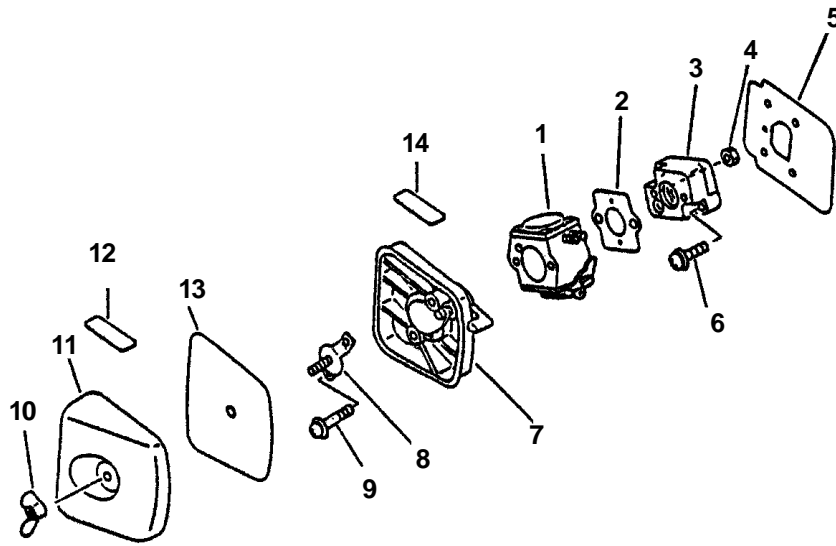

INTAKE, EXHAUST, AIR FILTER

HC-2100

KEY	PART NUMBER	QTY	DESCRIPTION	REMARKS
1	12300005961	1	CARBURETOR WT -168A	S/N 001001 - 012000
1	12520006960	1	CARBURETOR C1U-K18	S/N 012001 & UP
2	13001005960	1	GASKET, INTAKE	S/N 001001 - 012000
2	13001642031	1	GASKET, INTAKE	S/N 012001 & UP
3	13001742031	1	INSULATOR	
4	90050000005	2	NUT 5	
5	13001042031	1	GASKET, INTAKE	
6	90023805020	2.	SCREW 5X20	
7	13080605360	1	CASE, CLEANER S/N 001001 - 012000	INCLUDES ITEM 8
7	13030705361	1	CASE, CLEANER S/N 012001 & UP	INLCLUDES ITEM 8
8	13041005360	1	BRACKET, AIR CLEANER S/N 001001 - 012000	
8	12901105060	1	PLATE, PREVENT S/N 012001 & UP	
9	90024205064	2	SCREW 5X64	
10	90052800005	1	NUT, WING 5	
11	13031344330	1	COVER, AIR CLEANER	INCLUDES ITEM 12
12	89018706960	1	LABEL, TOP	
13	13031004560	1	FILTER, AIR	
14	89012105360	1	LABEL, CHOKE	
15	14551042031	2	GASKET, MUFFLER	
16	14580642030	1	MUFFLER ASY	
17	14586240630	1	SCREEN, MUFFLER	
18	14586642031	1	GASKET, MUFFLER LID	
19	14587642030	1	LID, MUFFLER	
20	14586306960	1	GUIDE, EXHAUST	
21	90024204010	3	SCREW 4X10	
22	90010505055	2	BOLT, H.S. 5X55	
23	90060000005	2	WASHER 5	
24	14587144330	1	COVER, MUFFLER