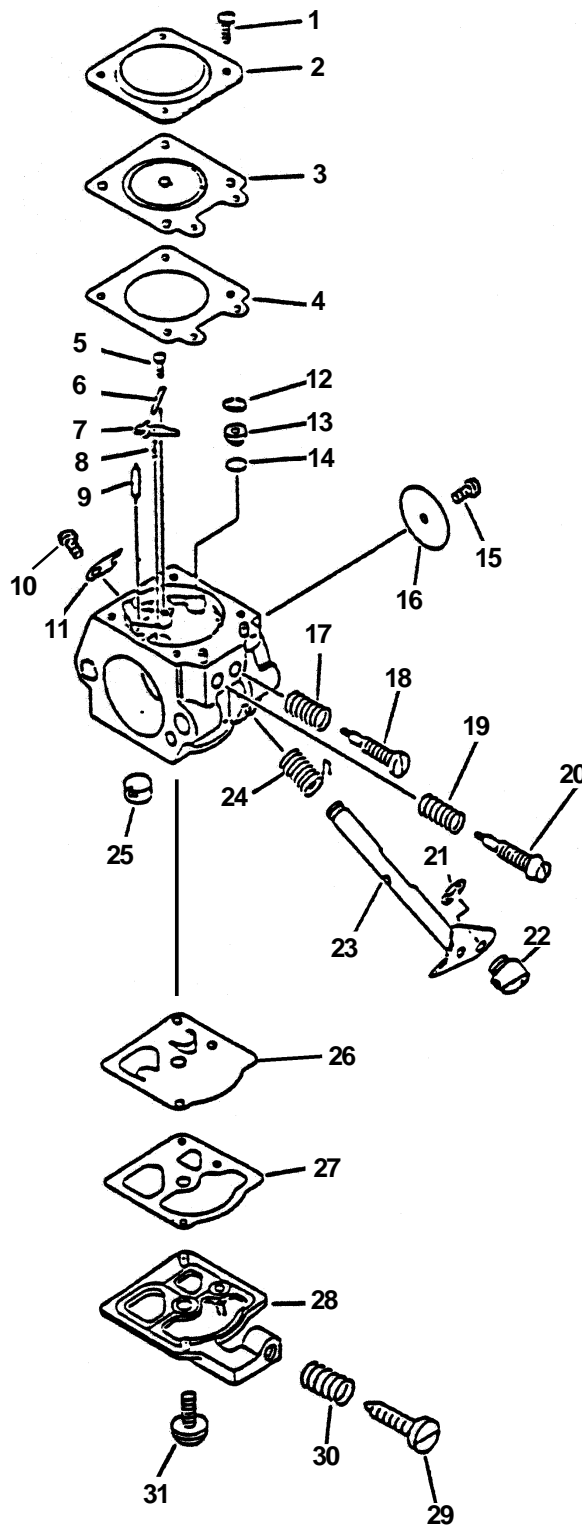

KEY	PART NUMBER	QTY	DESCRIPTION	REMARKS
	12300005961	1	CARBURETOR WT-168A	
1	A	4	SCREW	
2	12314203930	1	COVER, METERING DIAPHRAGM	
3	A B	1	DIAPHRAGM, METERING	
4	A B	1	GASKET, METERING DIAPHRAGM	
5	A	1	SCREW, METERING LEVER PIN	
6	A	1	PIN, METERING LEVER	
7	A	1	LEVER, METERING	
8	A	1	SPRING, METERING LEVER	
9	A	1	VALVE, INLET NEEDLE	
10	12313026030	1	SCREW	
11	12312715030	1	CLIP, THROTTLE SHAFT	
12	12316910630	1	RING, RETAINING	
13	A	1	JET (40)	
14	A	1	O-RING	
15	A	1	SCREW, VALVE	
16	12311605961	1	VALVE, THROTTLE	
17	A	1	SPRING, LOW SPEED NEEDLE	
18	12311812020	1	NEEDLE, LOW SPEED	
19	A	1	SPRING, HIGH SPEED NEEDLE	
20	12312005960	1	NEEDLE, HIGH SPEED	
21	12317307930	1	CLIP, SWIVEL	
22	12317204320	1	SWIVEL	
23	12311705960	1	SHAFT, THROTTLE	
24	A	1	SPRING, THROTTLE SHAFT	
25	A	1	SCREEN, INLET	
26	A B	1	DIAPHRAGM, FUEL PUMP	
27	A B	1	GASKET, FUEL PUMP	
28	12312402960	1	COVER, FUEL PUMP	
29	12313404260	1	SCREW, IDLE ADJUST	
30	12313304260	1	SPRING, IDLE ADJUST	
31	12311003930	1	SCREW, FUEL PUMP COVER	
A	12310005960	1	CARBURETOR REPAIR KIT	
B	12310105960	1	DIAPHRAGM/GASKET KIT