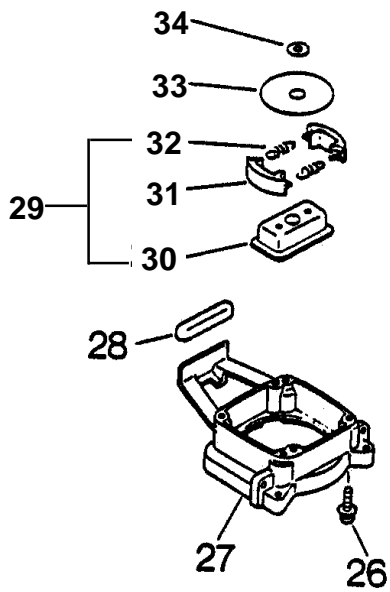

STARTER, IGNITION, CLUTCH

HC-2100

KEY	PART NUMBER	QTY	DESCRIPTION	REMARKS
1	17720105960	1	STARTER ASY	INCLUDES ITEMS 2- 11
2	89011849130	1	LABEL, ECHO	
3	89011205960	1	LABEL, MODEL	
4	17723205960	1	CASE, STARTER	
5	17722044330	1	SPRING, REWIND	
6	17721505960	1	DRUM, STARTER	
7	17721442030	1	WASHER	
8	17723640630	1	SCREW	
9	17722605530	1	ROPE, STARTER	
10	17722742030	1	GUIDE, ROPE	
11	17722806530	1	GRIP, STARTER	INCLUDES ITEMS 15 -17
12	90023804016	4	SCREW 4X16	
13	90051200008	1	NUT	
14	17720205960	1	PAWL ASY. STARTER	
15	17721842030	1	PAWL, STARTER	
16	17723405960	1	SPRING, RETURN	
17	90070000004	1	E-RING 4	
18	90060000008	1	WASHER 8	
19	15680144730	1	FLYWHEEL	
20	90023804022	2	SCREW 4X22	
21	15660144730	1	COIL, IGNITION	
22	15611004920	1	GROMMET	
23	15901010630	1	PLUG, SPARK CJ-7Y	
23	15901710230	1	PLUG, SPARK RCJ-7Y	
24	15901103432	1	COIL, SPARK PLUG CAP	
25	15901201620	1	CAP, SPARK PLUG	
26	90023804016	2	SCREW 4 X 16	
27	61022305960	1	CASE, CLUTCH	
28	13192028230	1	CUSHION, FUEL TANK	
29	17500002961	1	CLUTCH ASY	INCLUDES ITEMS 30 - 32
30	17501607330	1	HUB, CLUTCH	
31	17500905131	2	SHOE, CLUTCH	
32	17501805130	2	SPRING, CLUTCH	
33	17501904920	1	PLATE, CLUTCH	
34	17501405360	1	WASHER, CLUTCH	