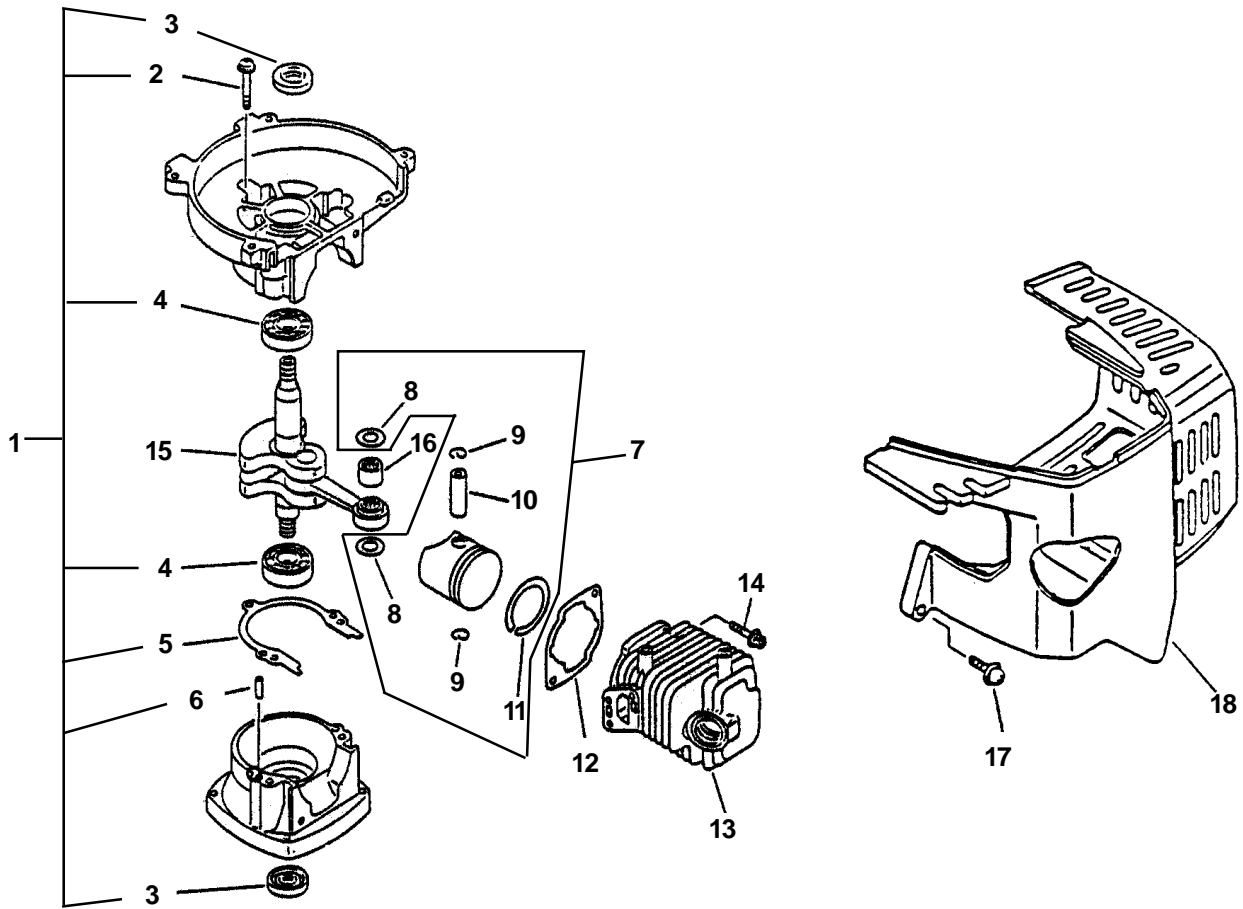

KEY	PART NUMBER	QTY	DESCRIPTION	REMARKS
1	10020442030	1	CRANKCASE KIT	INCLUDES ITEMS 2 - 6
2	90016205028	3	SCREW 5X28	
3	10021242030	2	OILSEAL	
4	90081036201	2	BEARING, BALL 6201	
5	-----	1	GASKET, CRANKCASE	USE KIT 88900005960
6	10021503930	2	PIN, DOWEL	
7	10000044330	1	PISTON KIT	INCLUDES ITEMS 8 - 11
8	10001411520	2	SPACER, PISTON PIN	
9	10001504630	2	CIRCLIP, PISTON PIN	
10	10001311520	1	PIN, PISTON	
11	10001105330	1	RING, PISTON	
12	10101042031	1	GASKET, CYLINDER BASE	USE KIT 88900005960
13	10101145230	1	CYLINDER	
14	90016205022	2	BOL T, H.S. 5X22	
15	10010005960	1	CRANKSHAFT ASY	
16	10001211520	1	BEARING, NEEDLE	
17	90024204020	2	SCREW 4X20	
18	10151405960	1	COVER, CYLINDER	
ENGINE REPOWER				
	SB1022	1	SHORT BLOCK	INCLUDES FACTORY ASSEMBLED CYLINDER, CRANKCASE, PISTON CRANKSHAFT, BEARINGS & SEALS.
	LB1018	1	LONG BLOCK	INCLUDES SB1022 SHORT BLOCK, CARBURETOR/FUEL SYSTEM, MAGNETO SYSTEM, STARTER ASY & CLUTCH SHOES.
	88900005960	1	GASKET KIT	INCLUDES ALL ITEMS BELOW
	-----	1	GASKET, CRANKCASE	
	10101042031	1	GASKET, CYLINDER BASE	
	13001005960	1	GASKET, INTAKE	
	13001042031	1	GASKET, INTAKE	
	13001042031	1	GASKET, INTAKE	
	13001642031	1	GASKET, INTAKE	
	14551042031	2	GASKET, MUFFLER	
	14586642031	1	GASKET, MUFFLER LID	
	61041401260	1	GASKET, GEAR HOUSING