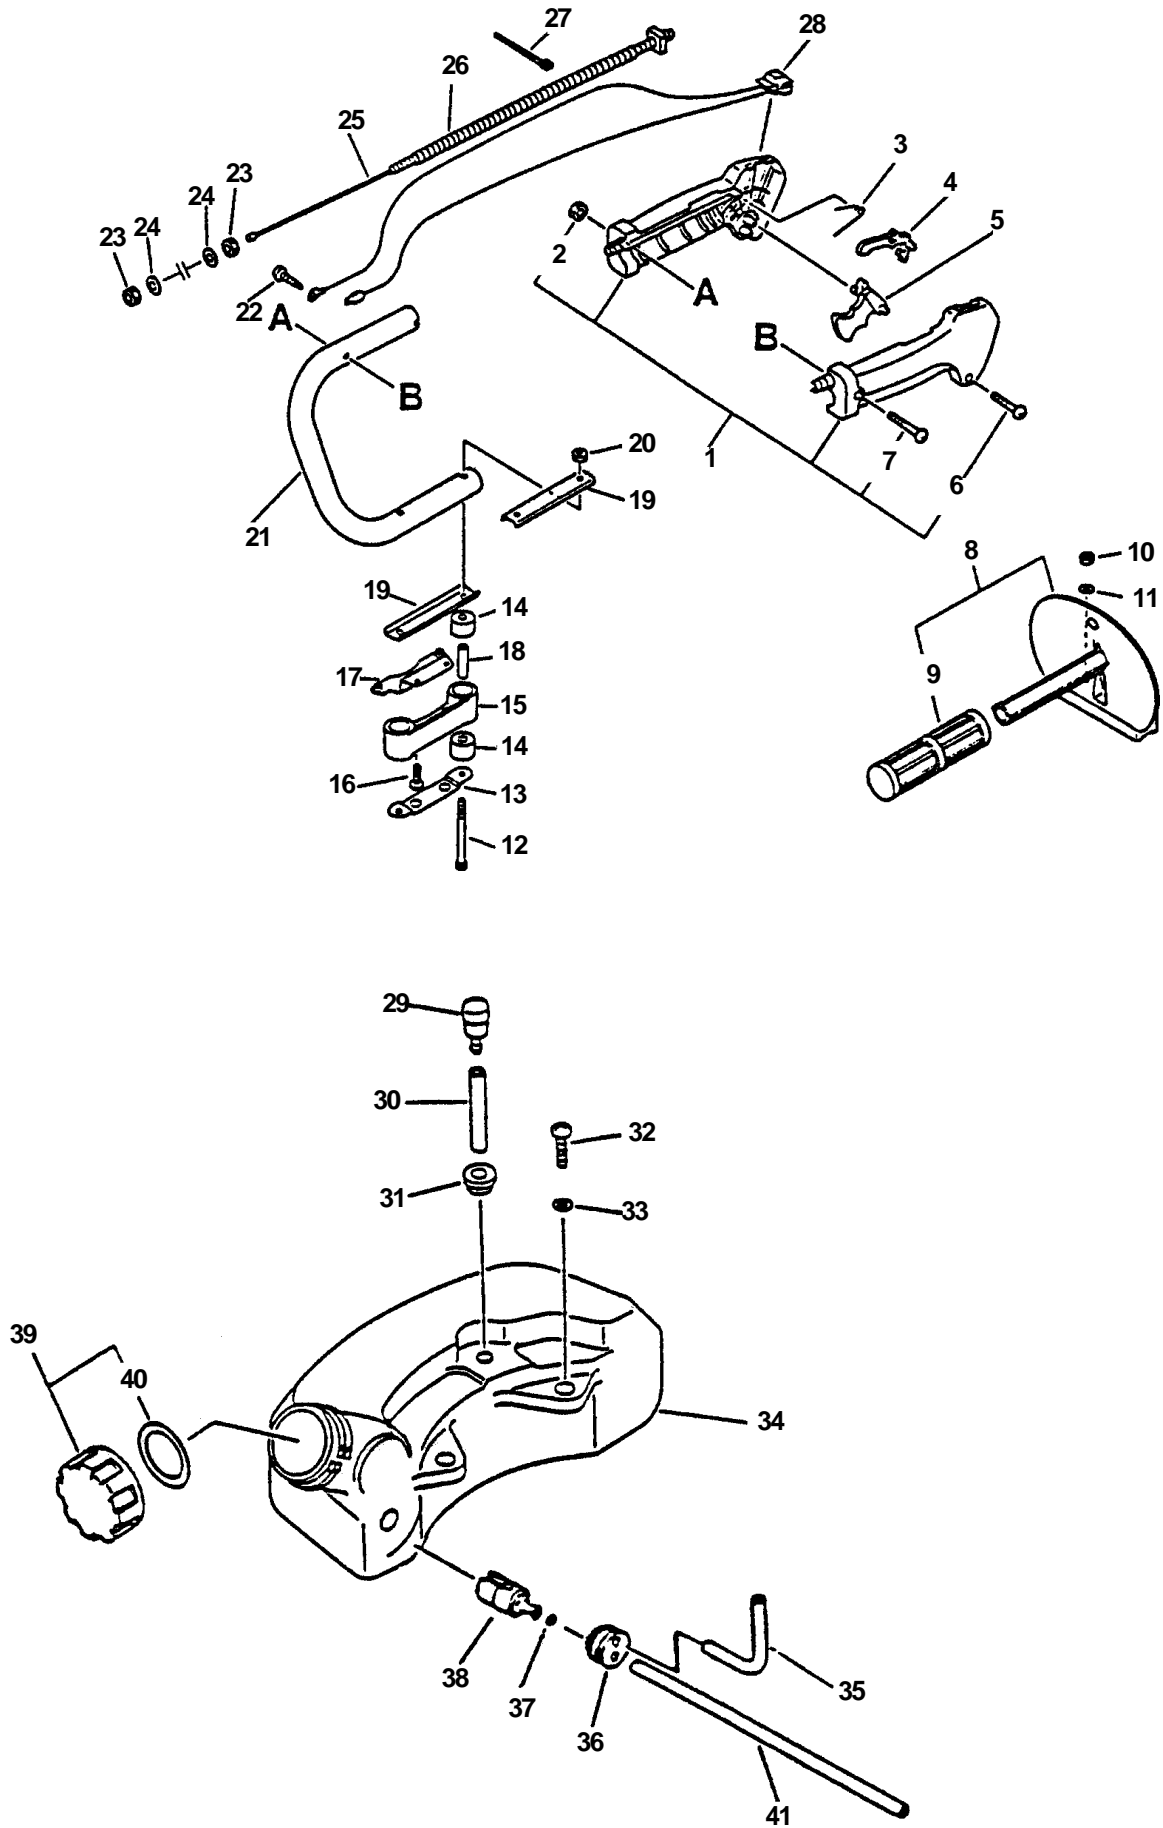

KEY	PART NUMBER	QTY	DESCRIPTION	REMARKS
1	35110247530	1	GRIP KIT, HANDLE	INCLUDES ITEMS 2, 6, 7
2	90050000005	1	NUT 5	
3	17801335631	1	SPRING, THROTTLE LOCK	
4	17801205960	1	LOCKOUT, THROTTLE	
5	178010 05960	1	CONTROL, THROTTLE	
6	90024603025	4	SCREW 3X25	
7	90022005030	1	SCREW 5X30	
8	35120002060	1	HANDLE ASY, FRONT	INCLUDES ITEMS 9 -11
9	35101201260	1	GRIP, HANDLE	
10	90056000006	1	LOCKNUT 6	
11	90060200006	1	WASHER 6	
12	90010505060	2	BOL T , H.S. 5X60	
13	35124201261	1	PLATE. CUSHION	
14	35122801260	4	CUSHION	
15	35121705960	1	SUPPORTER, HANDLE	
16	90023805016	2	SCREW 5X16	
17	61043801260	1	PLATE	
18	35124101260	2	SPACER	
19	35124301260	2	BRACKET, HANDLE	
20	90056000005	2	LOCKNUT 5	
21	35120505960	1	HANDLE, REAR	
22	90023805010	1	SCREW 5X10	
23	90050200006	2	NUT 6 (3)	
24	90060000006	2	WASHER 6	
25	17800105960	1	WIRE, THROTTLE	
26	17812705960	1	TUBE	
27	17812145930	1	CLIP	
28	16340005960	1	SWITCH, IGNITION	
29	13130040630	1	VENT ASY	
30	13201005960	1	PIPE 3X5X35	
31	13211501460	2	GROMMET, FUEL	
32	90023805016	2	SCREW 5X16	
33	90060300005	2	WASHER 5	
34	13100505960	1	TANK, FUEL	S/N 001001 - 012000
34	13100506960	1	TANK, FUEL	S/N 012001 & UP
35	13201013930	1	PIPE, FUEL (INNER) 3X5X180	
36	13211504920	1	GROMMET	S/N 001001 - 012000
36	13211544330	1	GROMMET	S/N 012001 & UP
37	13201309820	1	CLIP	
38	13120507320	1	STRAINER, FUEL	
39	13100448730	1	CAP ASY, FUEL	INCLUDES ITEM 40
40	13101640930	1	GASKET, FUEL TANK CAP	
41	13271706460	1	PIPE, FUEL RETURN 3X5X110	S/N 012001 & UP