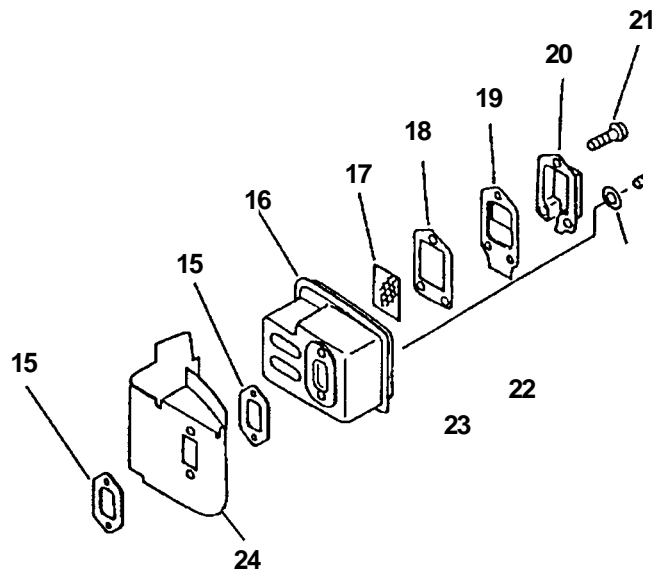

INTAKE, EXHAUST, AIR FILTER

HC-2100

KEY	PART NUMBER	QTY	DESCRIPTION	REMARKS
1	12300005961	1	CARBURETOR WT -168A	S/N 001001 - 012000
1	12520006960	1	CARBURETOR C1U-K18	S/N 012001 & UP
2	13001005960	1	GASKET, INTAKE	S/N 001001 - 012000
2	13001642031	1	GASKET, INTAKE	S/N 012001 & UP
3	13001742031	1	INSULATOR	
4	90050000005	2	NUT 5	
5	13001042031	1	GASKET, INTAKE	
6	90023805020	2.	SCREW 5X20	
7	13080605360	1	CASE, CLEANER S/N 001001 - 012000	INCLUDES ITEM 8
7	13030705361	1	CASE, CLEANER S/N 012001 & UP	INLCLUDES ITEM 8
8	13041005360	1	BRACKET, AIR CLEANER S/N 001001 - 012000	
8	12901105060	1	PLATE, PREVENT S/N 012001 & UP	
9	90024205064	2	SCREW 5X64	
10	90052800005	1	NUT, WING 5	
11	13031344330	1	COVER, AIR CLEANER	INCLUDES ITEM 12
12	89018706960	1	LABEL, TOP	
13	13031004560	1	FILTER, AIR	
14	89012105360	1	LABEL, CHOKE	
15	14551042031	2	GASKET, MUFFLER	
16	14580642030	1	MUFFLER ASY	
17	14586240630	1	SCREEN, MUFFLER	
18	14586642031	1	GASKET, MUFFLER LID	
19	14587642030	1	LID, MUFFLER	
20	14586306960	1	GUIDE, EXHAUST	
21	90024204010	3	SCREW 4X10	
22	90010505055	2	BOLT, H.S. 5X55	
23	90060000005	2	WASHER 5	
24	14587144330	1	COVER, MUFFLER