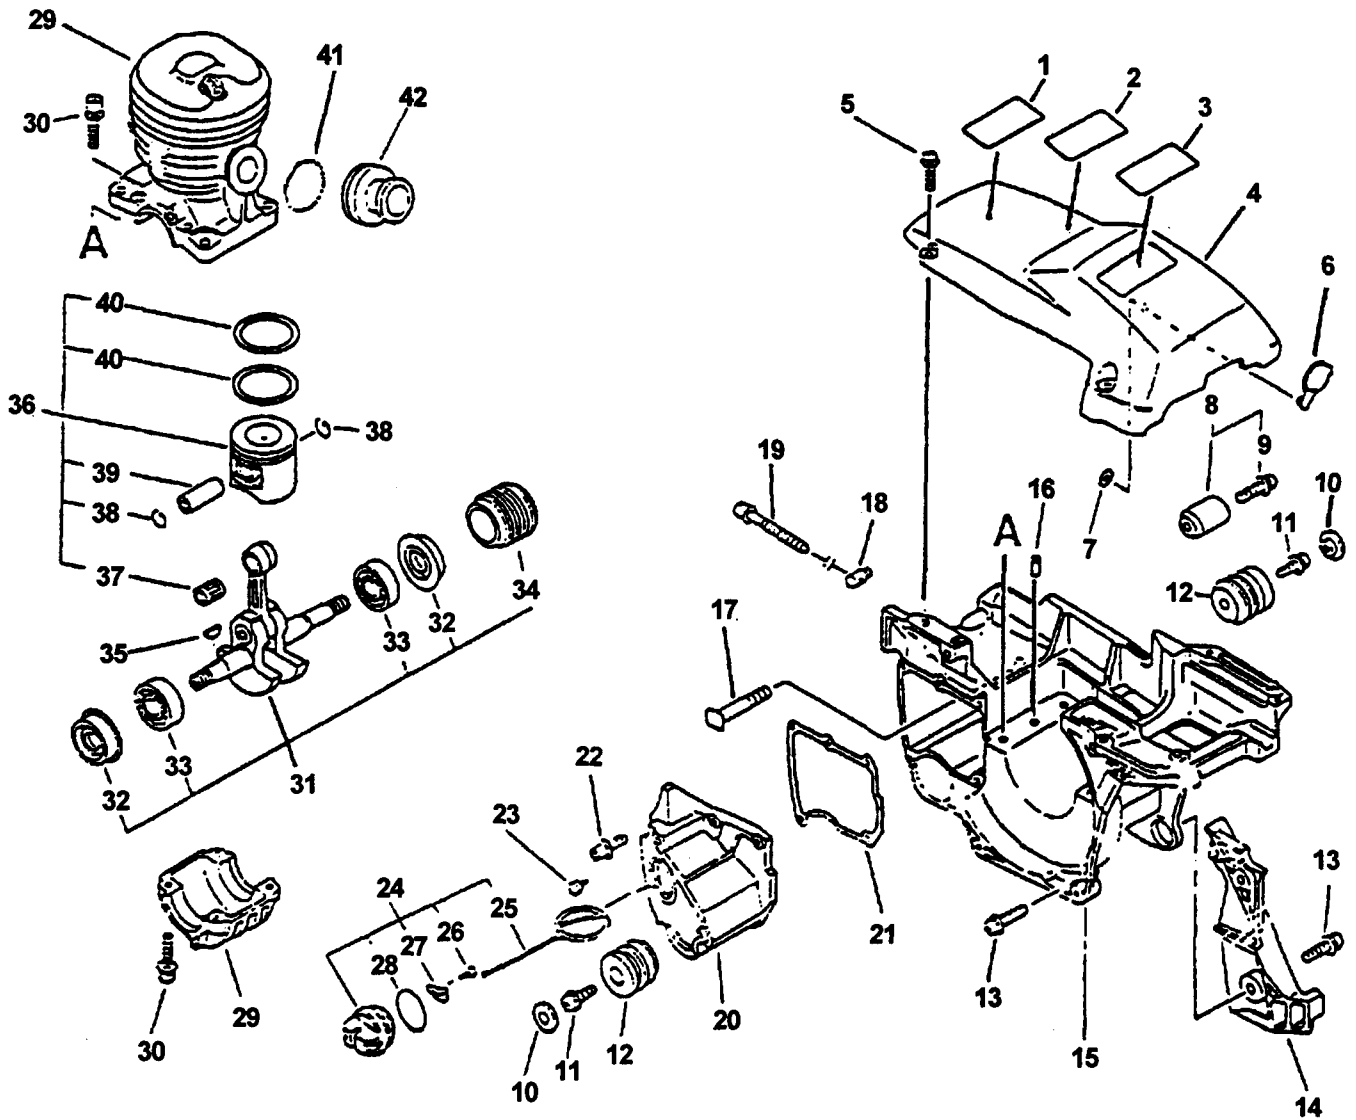

**CHAIN SAW  
PARTS CATALOG  
MODEL CS-4400**

**SERIAL NUMBER 001001 & UP**

**ECHO, INCORPORATED  
400 OAKWOOD ROAD  
LAKE ZURICH, IL 60047**

**99922202635  
05/97**

KEY	PART NUMBER	QTY	DESCRIPTION	REMARKS
1	89019130130	1	LABEL, CAUTION	
2	89019230135	1	LABEL, BAR & CHAIN	
3	89015139330	1	LABEL, MODEL	
4	10150138330	1	COVER ASY, CYLINDER	INCLUDES ITEMS 5 - 7
5	16389038330	3	BOLT	
6	10157938330	1	PLATE, WIND PROOF	
7	90058000004	1	NUT, PUSH 4	
8	43300019831	1	CATCHER KIT, CHAIN	INCLUDE ITEM 9
9	90022005018	1	SCREW 5X18	
10	10091838330	2	CAP, CUSHION	
11	10091533930	2	SCREW	
12	10092138330	2	CUSHION	
13	90023805016	3	SCREW 5X16	
14	43304539330	1	COVER	
15	10400538330	1	COVER, ENGINE	INCLUDES ITEMS 16 & 17
16	10021503930	2	PIN, DOWEL	
17	43301119830	2	STUD, GUIDE BAR	
18	43301419830	1	TENSIONER	
19	43301638330	1	SCREW, TENSIONER	
20	43600539330	1	TANK, OIL	INCLUDES ITEMS 21 - 23
21	43601938330	1	GASKET, OIL TANK	
22	90016204016	3	BOLT, H.S. 4X16	
23	43611413930	1	VALVE, CHECK	
24	43600137933	1	CAP ASY, OIL TANK	INCLUDES ITEMS 25 - 28
25	13105119830	1	LINK	
26	90024603008	1	SCREW 3X8	
27	13105019830	1	RETAINER, LINK	
28	90072502025	1	O-RING	
29	10020238930	1	CRANKCASE SET	INCLUDES ITEM 30 (4-EA)
30	90016205022	8	BOLT, H.S. 5X22	
31	10010138330	1	CRANKSHAFT ASY	INCLUDES ITEMS 32 - 34
32	10021338330	2	OILSEAL	
33	90081036201	2	BEARING, BALL 6201	
34	43706338330	1	GEAR, WORM	
35	10014242030	1	KEY, WOODRUFF	
36	10000038930	1	PISTON KIT	INCLUDES ITEMS 37 - 40
37	10001235430	1	BEARING, NEEDLE	
38	10001503930	2	CIRCLIP, PISTON PIN	
39	10001335430	1	PIN, PISTON	
40	10001138930	2	RING, PISTON	
41	13051635430	1	SPRING, TENSION	
42	13051038330	1	ADAPTER, INTAKE	
<b>REPOWERENGINE</b>				
	<b>SB1025</b>	<b>1</b>	<b>SHORT BLOCK</b>	<b>INCLUDES FACTORY ASSEMBLED CYLINDER, CRANKCASE, PISTON, CRANKSHAFT, BEARINGS, SEALS &amp; GASKETS</b>