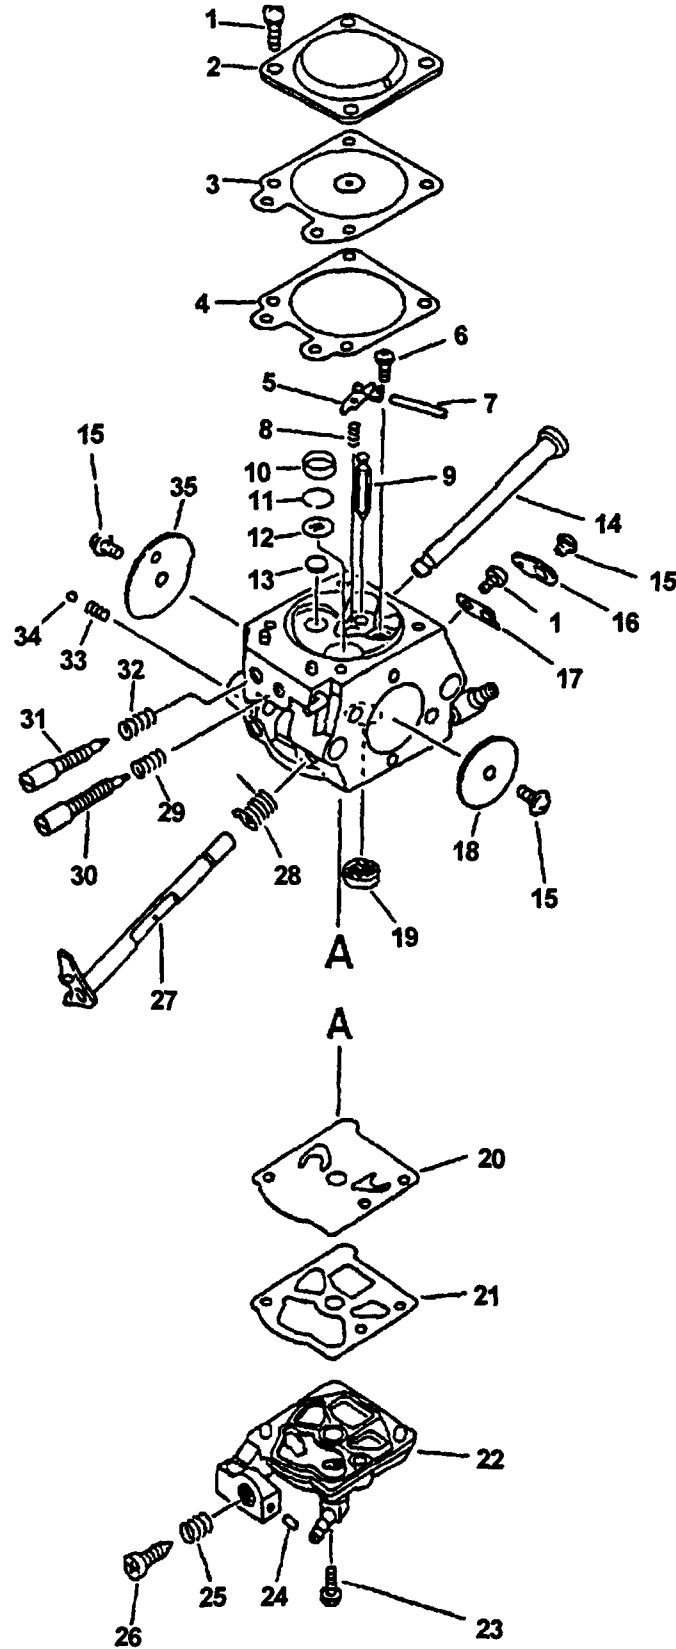

KEY	PART NUMBER	QTY	DESCRIPTION	REMARKS
	12300038331	1	CARBURETOR WT-201A	INCLUDES THE FOLLOWING ITEMS
1	A	5	SCREW	
2	12314203930	1	COVER, METERING DIAPHRAGM	
3	A B	1	METERING DIAPHRAGM	
4	A B	1	GASKET, METERING DIAPHRAGM	
5	A	1	LEVER, METERING	
6	A	1	SCREW, METERING LEVER PIN	
7	A	1	PIN, METERING LEVER	
8	A	1	SPRING, METERING LEVER	
9	A	1	VALVE, INLET NEEDLE	
10	A	1	PLUG, WELCH	
11	12316910630	1	RING, RETAINING	
12	12316810631	1	SCREEN	
13	A	1	PLUG, WELCH	
14	12313135430	1	SHAFT, CHOKE	
15	12311403930	3	SCREW	
16	12315038330	1	LEVER, THROTTLE	
17	12312703930	1	CLIP, THROTTLE SHAFT	
18	12311610530	1	VALVE, THROTTLE	
19	A	1	SCREEN, INLET	
20	A B	1	DIAPHRAGM, FUEL PUMP	
21	A B	1	GASKET, FUEL PUMP	
22	12312438330	1	COVER, FUEL PUMP	
23	12311003930	1	SCREW	
24	12317815030	1	PLUG, FRICTION	
25	12313306320	1	SPRING, IDLE ADJUST	
26	12313404260	1	SCREW, IDLE ADJUST	
27	12311735430	1	SHAFT, THROTTLE	
28	12311337530	1	SPRING, THROTTLE RETURN	
29	A	1	SPRING, NEEDLE L.S.	
30	12311838330	1	NEEDLE, LOW SPEED	
31	12312038330	1	NEEDLE, HIGH SPEED	
32	A	1	SPRING, NEEDLE H.S.	
33	12313510630	1	SPRING, CHOKE FRICTION	
34	12313610630	1	BALL, CHOKE FRICTION	
35	12313237330	1	VALVE, CHOKE	
A	12310037330	1	REPAIR KIT	
B	12310137330	1	DIAPHRAGM/GASKET KIT