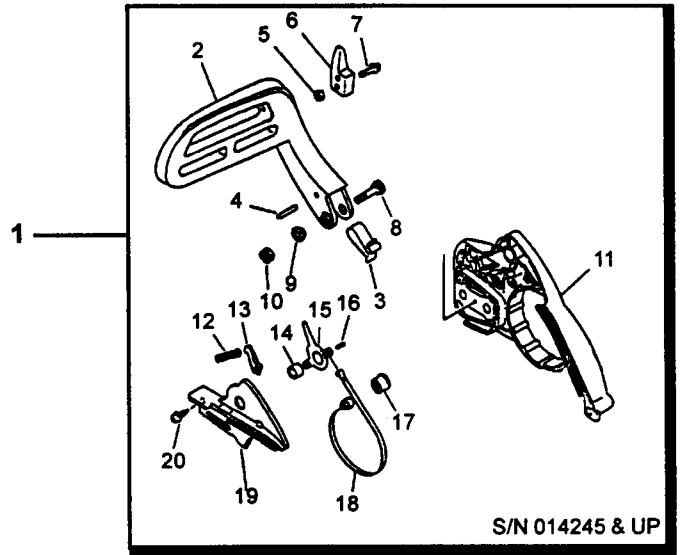

KEY	PART NUMBER	QTY	DESCRIPTION	REMARKS
1	43310039030	1	CHAIN BRAKE ASY S/N 014245 & UP	INCLUDES ITEMS 2 - 20
2	43320138930	1	LEVER KIT, BRAKE S/N 001001 - 014244	INCLUDES ITEMS 2 - 4
2	43320139031	1	LEVER KIT, BRAKE S/N 014245 & UP	INCLUDES ITEMS 2 - 10
3	43311438330	1	SPRING	
4	90033030240	1	ROLLER 3X24	
5	90050000004	2	NUT 4	S/N 014245 & UP
6	43317139330	1	WEIGHT, BRAKE	S/N 014245 & UP
7	90023804018	2	SCREW 4X18	S/N 014245 & UP
8	43311330130	1	SCREW	S/N 001001 - 014244
8	90020905030	1	SCREW 5X30	S/N 014245 & UP
9	43316739130	1	SPACER	S/N 014245 & UP
10	43313730130	1	NUT	S/N 001001 - 014244
10	90056000005	1	LOCKNUT 5	S/N 014245 & UP
11	43300539330	1	GUARD, SPROCKET	
12	43312235430	1	SPRING, BRAKE	
13	43320935430	1	STOPPER, BRAKE	
14	43311538330	1	COLLAR	
15	43320835431	1	LEVER, BRAKE	
16	90033040088	1	ROLLER 4X8.8	
17	43314235430	1	ADJUSTER	
18	43312335430	1	BAND, BRAKE	
19	43331039330	1	COVER, BRAKE	
20	90025304010	2	SCREW 4X10	
21	43301335431	1	PLATE, SPROCKET GUARD	
22	90022004006	1	SCREW 4X6	
23	90022003006	1	SCREW 3X6	
24	43301238330	1	PLATE, GUIDE	
25	88020038330	1	BUMPER, SPIKED KIT	INCLUDES ITEM 26
26	90010505012	2	BOLT, H.S. 5X12	
27	43301912330	2	NUT, FLANGE 8	
28	17500035431	1	CLUTCH ASY	INCLUDES ITEMS 29 - 34
29	17501919830	3	PLATE, CLUTCH	
30	17506235430	3	SPACER	
31	17501635430	1	HUB, CLUTCH	
32	17501819830	1	SPRING, CLUTCH	
33	17500219830	1	SHOE, CLUTCH (3-EA)	
34	90010504006	6	BOLT, H.S. 4X6	
35	17501214630	1	BEARING, NEEDLE	
36	17510535430	1	DRUM, CLUTCH	
37	17511412530	1	RIM, SPROCKET	
38	17501938330	1	PLATE, CLUTCH	
39	333066	1	CHAIN, CUTTING	16" .325 OPT.
39	333072	1	CHAIN, CUTTING	18" .325 STD.
39	333078	1	CHAIN, CUTTING	20" .325 OPT.
40	160336601	1	BAR, GUIDE	16" OPT.
40	180337201	1	BAR, GUIDE	18" STD.
40	20337801	1	BAR, GUIDE	20" OPT.
41	89541002830	1	WRENCH, W/SCREWDRIVER	
42	89581203930	1	SCREWDRIVER 50