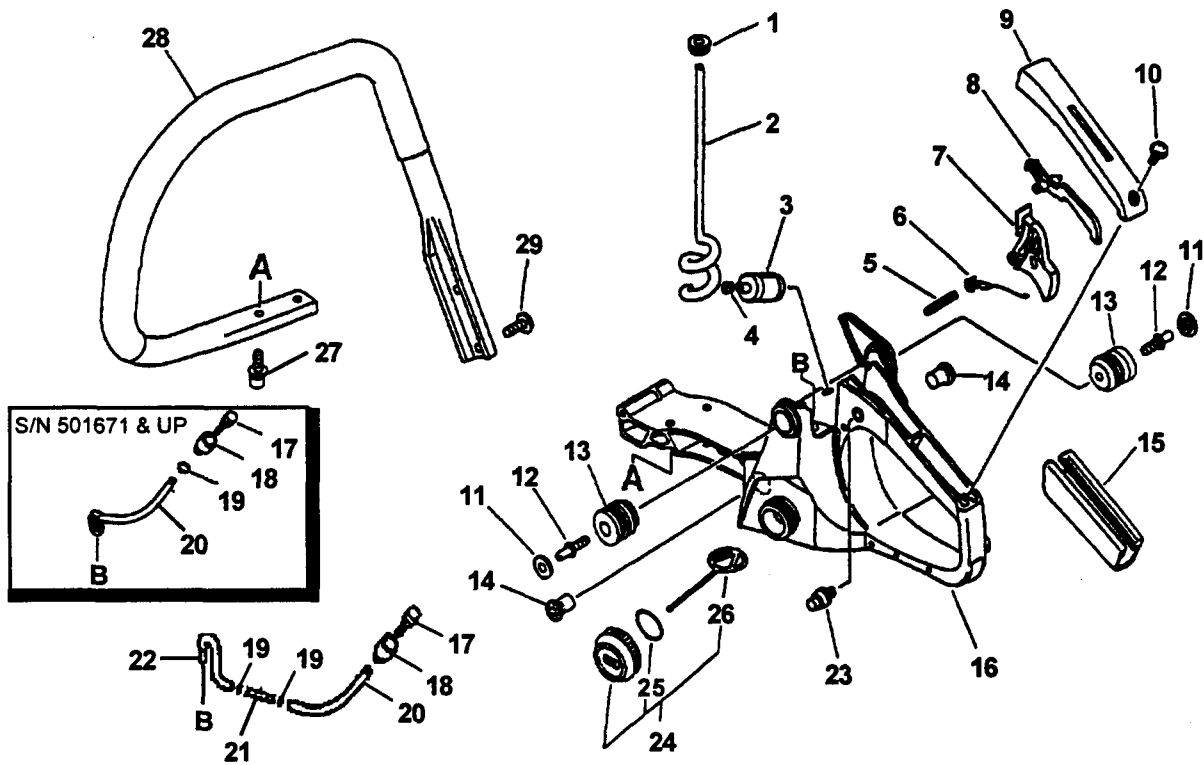

KEY	PART NUMBER	QTY	DESCRIPTION	REMARKS
1	13211504920	1	GROMMET	
2	13201038330	1	PIPE	
3	13120519830	1	STRAINER, FUEL	
4	13201326630	3	CLIP	
5	90034540030	1	PIN, SPRING 4X30	
6	17804335430	1	SPRING, THROTTLE RETURN	
7	17801038330	1	CONTROL, THROTTLE	
8	17809037930	1	LOCKOUT, THROTTLE CONTROL	
9	35115535430	1	COVER, HANDLE	
10	90025304014	1	SCREW 4X14	
11	10091838330	2	CAP, CUSHION	
12	10091532530	2	BOLT	
13	10092138330	2	CUSHION	
14	10091038330	2	CUSHION	
15	35111119830	1	GRIP, HANDLE	
16	35110339331	1	HANDLE KIT, REAR	INCLUDES ITEMS 17 - 20
17	13130040630	1	VENT ASY	
18	13132840630	1	COVER, VENT	
19	13011100530	2	CLIP	S/N 001001 - 501670
19	13201326630	1	CLIP	S/N 501671 & UP
20	13201052830	1	PIPE, FUEL	S/N 001001 - 501670
20	13201239330	1	PIPE ASY, W/GROMMET	S/N 501671 & UP
21	13201138930	1	CONNECTOR, PIPE	S/N 001001 - 501670
22	13131238930	1	PIPE	S/N 001001 - 501670
23	17830212330	1	LATCH, THROTTLE	
24	13100437931	1	CAP ASY, FUEL TANK	INCLUDES ITEMS 25 & 26
25	90072000022	1	O-RING 22	
26	13105119830	1	CLIP, FUEL CAP	
27	90025305016	2	SCREW 5X16	
28	35160638330	1	HANDLE, FRONT	
29	90026805020	2	SCREW, TAPPING	
30	43722938331	1	PIPE, OIL	
31	43700238330	1	AUTO-OILER ASY	
32	90022304016	2	SCREW	
33	17531038330	1	PLATE, SEAL	
34	43620514730	1	STRAINER, OIL	
35	43721038330	1	PIPE, OIL	
36	13211512330	1	GROMMET