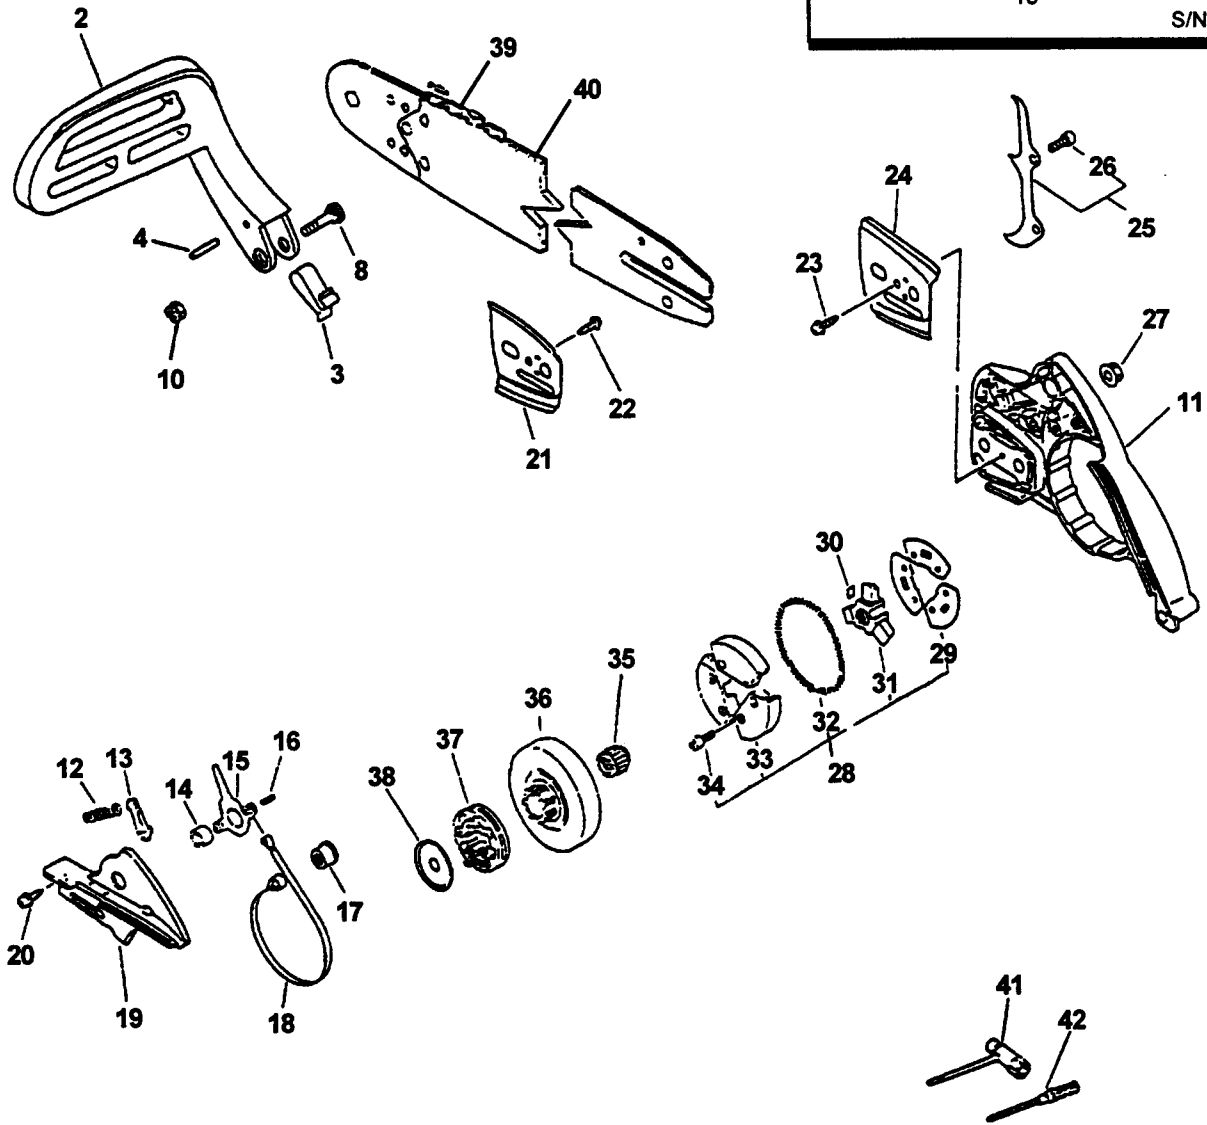

KEY	PART NUMBER	QTY	DESCRIPTION	REMARKS
1	43310039030	1	CHAIN BRAKE ASY S/N 014245 & UP	INCLUDES ITEMS 2 - 20
2	43320138930	1	LEVER KIT, BRAKE S/N 001001 - 014244	INCLUDES ITEMS 2 - 4
2	43320139031	1	LEVER KIT, BRAKE S/N 014245 & UP	INCLUDES ITEMS 2 - 10
3	43311438330	1	SPRING	
4	90033030240	1	ROLLER 3X24	
5	90050000004	2	NUT 4	S/N 014245 & UP
6	43317139330	1	WEIGHT, BRAKE	S/N 014245 & UP
7	90023804018	2	SCREW 4X18	S/N 014245 & UP
8	43311330130	1	SCREW	S/N 001001 - 014244
8	90020905030	1	SCREW 5X30	S/N 014245 & UP
9	43316739130	1	SPACER	S/N 014245 & UP
10	43313730130	1	NUT	S/N 001001 - 014244
10	90056000005	1	LOCKNUT 5	S/N 014245 & UP
11	43300539330	1	GUARD, SPROCKET	
12	43312235430	1	SPRING, BRAKE	
13	43320935430	1	STOPPER, BRAKE	
14	43311538330	1	COLLAR	
15	43320835431	1	LEVER, BRAKE	
16	90033040088	1	ROLLER 4X8.8	
17	43314235430	1	ADJUSTER	
18	43312335430	1	BAND, BRAKE	
19	43331039330	1	COVER, BRAKE	
20	90025304010	2	SCREW 4X10	
21	43301335431	1	PLATE, SPROCKET GUARD	
22	90022004006	1	SCREW 4X6	
23	90022003006	1	SCREW 3X6	
24	43301238330	1	PLATE, GUIDE	
25	88020038330	1	BUMPER, SPIKED KIT	INCLUDES ITEM 26
26	90010505012	2	BOLT, H.S. 5X12	
27	43301912330	2	NUT, FLANGE 8	
28	17500035431	1	CLUTCH ASY	INCLUDES ITEMS 29 - 34
29	17501919830	3	PLATE, CLUTCH	
30	17506235430	3	SPACER	
31	17501635430	1	HUB, CLUTCH	
32	17501819830	1	SPRING, CLUTCH	
33	17500219830	1	SHOE, CLUTCH (3-EA)	
34	90010504006	6	BOLT, H.S. 4X6	
35	17501214630	1	BEARING, NEEDLE	
36	17510535430	1	DRUM, CLUTCH	
37	17511412530	1	RIM, SPROCKET	
38	17501938330	1	PLATE, CLUTCH	
39	333066	1	CHAIN, CUTTING	16" .325 OPT.
39	333072	1	CHAIN, CUTTING	18" .325 STD.
39	333078	1	CHAIN, CUTTING	20" .325 OPT.
40	160336601	1	BAR, GUIDE	16" OPT.
40	180337201	1	BAR, GUIDE	18" STD.
40	20337801	1	BAR, GUIDE	20" OPT.
41	89541002830	1	WRENCH, W/SCREWDRIVER	
42	89581203930	1	SCREWDRIVER 50