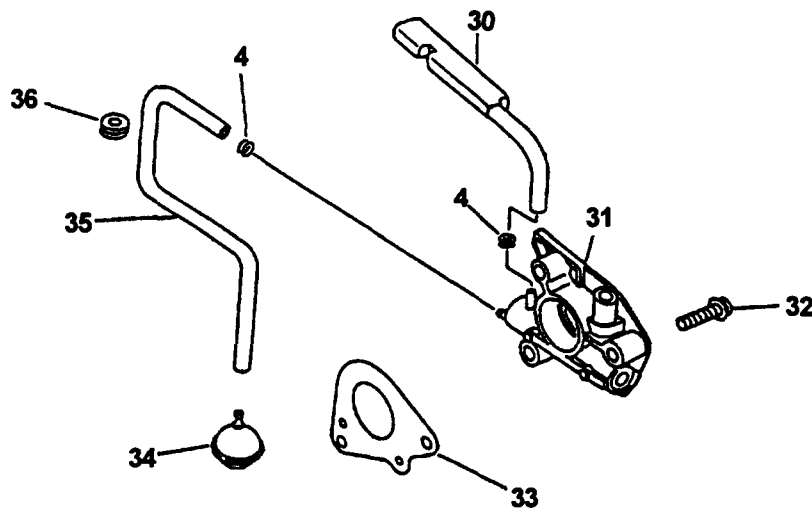

KEY	PART NUMBER	QTY	DESCRIPTION	REMARKS
1	13211504920	1	GROMMET	
2	13201038330	1	PIPE	
3	13120519830	1	STRAINER, FUEL	
4	13201326630	3	CLIP	
5	90034540030	1	PIN, SPRING 4X30	
6	17804335430	1	SPRING, THROTTLE RETURN	
7	17801038330	1	CONTROL, THROTTLE	
8	17809037930	1	LOCKOUT, THROTTLE CONTROL	
9	35115535430	1	COVER, HANDLE	
10	90025304014	1	SCREW 4X14	
11	10091838330	2	CAP, CUSHION	
12	10091532530	2	BOLT	
13	10092138330	2	CUSHION	
14	10091038330	2	CUSHION	
15	35111119830	1	GRIP, HANDLE	
16	35110339331	1	HANDLE KIT, REAR	INCLUDES ITEMS 17 - 20
17	13130040630	1	VENT ASY	
18	13132840630	1	COVER, VENT	
19	13011100530	2	CLIP	S/N 001001 - 501670
19	13201326630	1	CLIP	S/N 501671 & UP
20	13201052830	1	PIPE, FUEL	S/N 001001 - 501670
20	13201239330	1	PIPE ASY, W/GROMMET	S/N 501671 & UP
21	13201138930	1	CONNECTOR, PIPE	S/N 001001 - 501670
22	13131238930	1	PIPE	S/N 001001 - 501670
23	17830212330	1	LATCH, THROTTLE	
24	13100437931	1	CAP ASY, FUEL TANK	INCLUDES ITEMS 25 & 26
25	90072000022	1	O-RING 22	
26	13105119830	1	CLIP, FUEL CAP	
27	90025305016	2	SCREW 5X16	
28	35160638330	1	HANDLE, FRONT	
29	90026805020	2	SCREW, TAPPING	
30	43722938331	1	PIPE, OIL	
31	43700238330	1	AUTO-OILER ASY	
32	90022304016	2	SCREW	
33	17531038330	1	PLATE, SEAL	
34	43620514730	1	STRAINER, OIL	
35	43721038330	1	PIPE, OIL	
36	13211512330	1	GROMMET