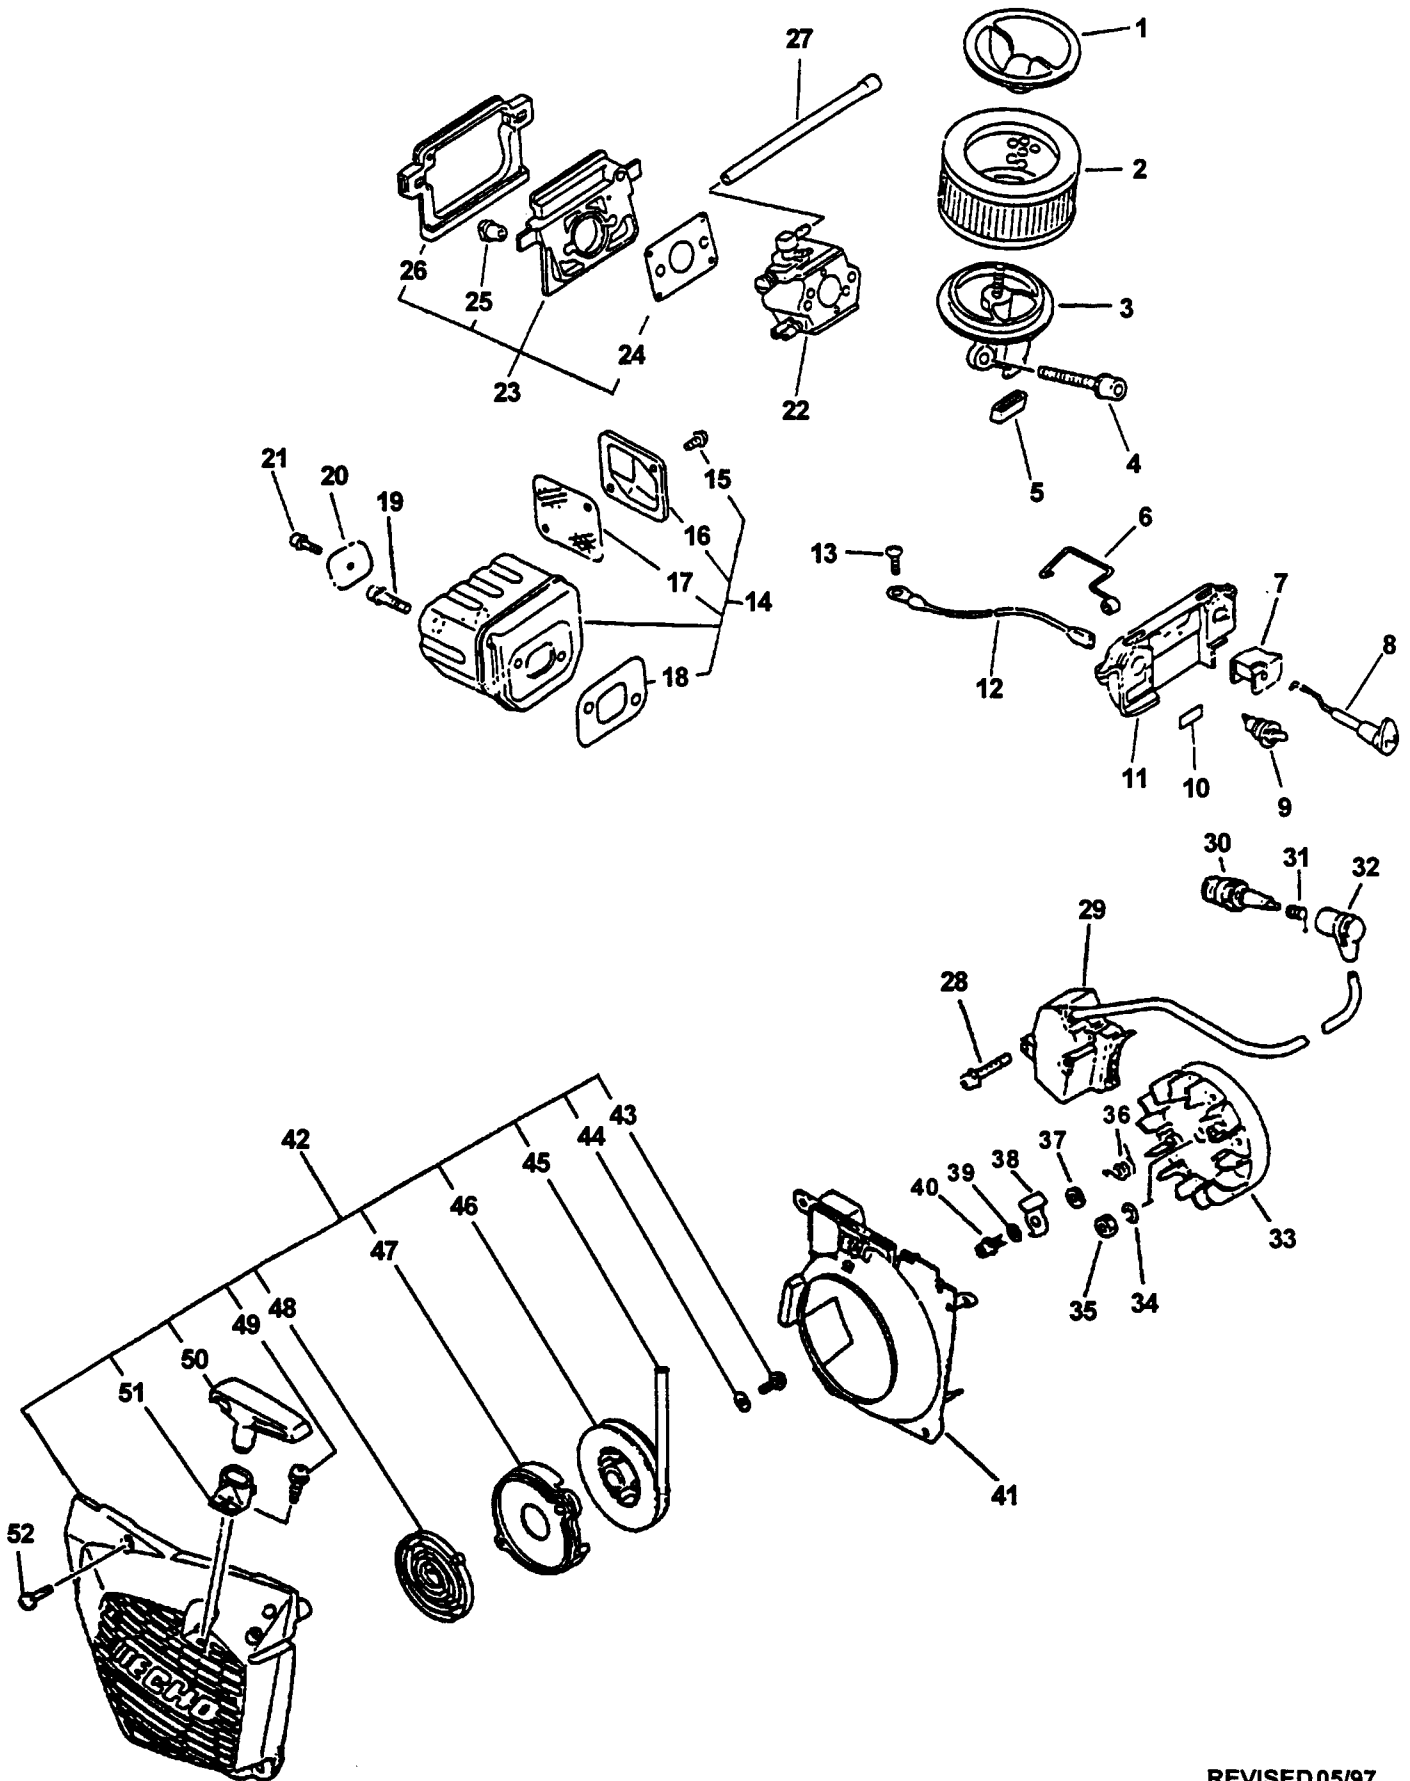

**CHAIN SAW  
PARTS CATALOG  
MODEL CS-4400**

**SERIAL NUMBER 001001 & UP**

**ECHO, INCORPORATED  
400 OAKWOOD ROAD  
LAKE ZURICH, IL 60047**

**99922202635  
05/97**

KEY	PART NUMBER	QTY	DESCRIPTION	REMARKS
1	89019130130	1	LABEL, CAUTION	
2	89019230135	1	LABEL, BAR & CHAIN	
3	89015139330	1	LABEL, MODEL	
4	10150138330	1	COVER ASY, CYLINDER	INCLUDES ITEMS 5 - 7
5	16389038330	3	BOLT	
6	10157938330	1	PLATE, WIND PROOF	
7	90058000004	1	NUT, PUSH 4	
8	43300019831	1	CATCHER KIT, CHAIN	INCLUDE ITEM 9
9	90022005018	1	SCREW 5X18	
10	10091838330	2	CAP, CUSHION	
11	10091533930	2	SCREW	
12	10092138330	2	CUSHION	
13	90023805016	3	SCREW 5X16	
14	43304539330	1	COVER	
15	10400538330	1	COVER, ENGINE	INCLUDES ITEMS 16 & 17
16	10021503930	2	PIN, DOWEL	
17	43301119830	2	STUD, GUIDE BAR	
18	43301419830	1	TENSIONER	
19	43301638330	1	SCREW, TENSIONER	
20	43600539330	1	TANK, OIL	INCLUDES ITEMS 21 - 23
21	43601938330	1	GASKET, OIL TANK	
22	90016204016	3	BOLT, H.S. 4X16	
23	43611413930	1	VALVE, CHECK	
24	43600137933	1	CAP ASY, OIL TANK	INCLUDES ITEMS 25 - 28
25	13105119830	1	LINK	
26	90024603008	1	SCREW 3X8	
27	13105019830	1	RETAINER, LINK	
28	90072502025	1	O-RING	
29	10020238930	1	CRANKCASE SET	INCLUDES ITEM 30 (4-EA)
30	90016205022	8	BOLT, H.S. 5X22	
31	10010138330	1	CRANKSHAFT ASY	INCLUDES ITEMS 32 - 34
32	10021338330	2	OILSEAL	
33	90081036201	2	BEARING, BALL 6201	
34	43706338330	1	GEAR, WORM	
35	10014242030	1	KEY, WOODRUFF	
36	10000038930	1	PISTON KIT	INCLUDES ITEMS 37 - 40
37	10001235430	1	BEARING, NEEDLE	
38	10001503930	2	CIRCLIP, PISTON PIN	
39	10001335430	1	PIN, PISTON	
40	10001138930	2	RING, PISTON	
41	13051635430	1	SPRING, TENSION	
42	13051038330	1	ADAPTER, INTAKE	
<b>REPOWERENGINE</b>				
	<b>SB1025</b>	<b>1</b>	<b>SHORT BLOCK</b>	<b>INCLUDES FACTORY ASSEMBLED CYLINDER, CRANKCASE, PISTON, CRANKSHAFT, BEARINGS, SEALS &amp; GASKETS</b>