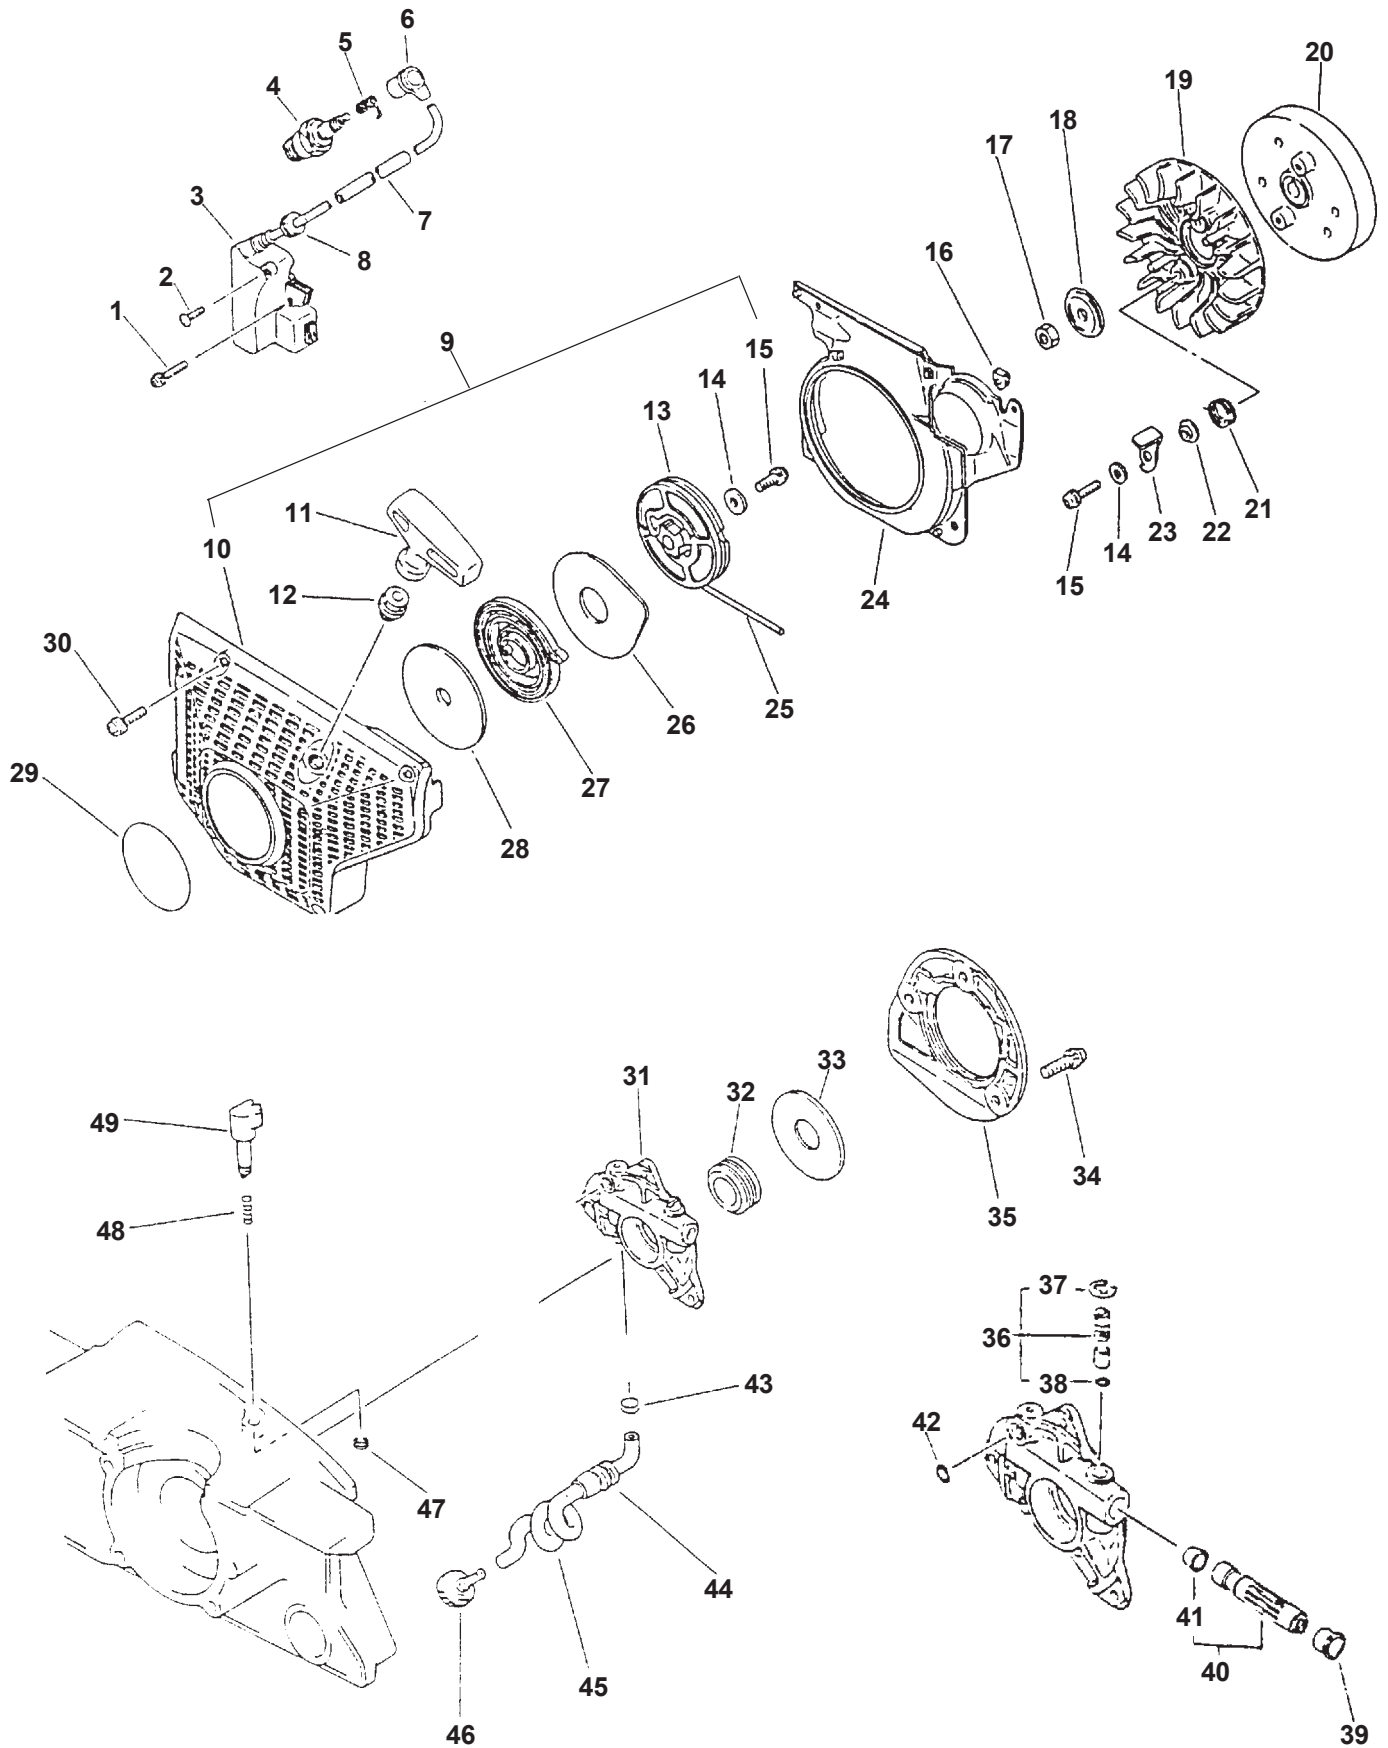

KEY	PART NUMBER	QTY	DESCRIPTION	REMARKS
1	90016204020	2	BOLT, H.S. 4X20	
2	90023804008	1	SCREW 4X8	
3	15662639730	1	COIL, IGNITION	
4	15901010630	1	PLUG, SPARK BPM-7A	
5	15901103432	1	COIL, SPARK PLUG CAP	
6	15901203433	1	CAP, SPARK PLUG	
7	15661313930	1	TUBE	
8	15011200310	1	GROMMET	
9	17720037632	1	STARTERASYINCLUDES ITEMS 10 - 15, 27 - 30	
10	10150737632	1	COVER, FAN	
11	17722819830	1	GRIP, STARTER	
12	17722705020	1	GUIDE, ROPE	
13	17721519830	1	DRUMSTARTER	
14	90060300005	3	WASHER 5	
15	90023805014	3	SCREW 5X14	
16	15611404920	1	GROMMET	
17	90050000008	1	NUT 8	
18	10014319830	1	WASHER	
19	10152139730	1	FAN, COOLING	
20	15680032630	1	FLYWHEEL	
21	17723419830	2	SPRING, RETURN	
22	17724719830	2	SPACER, RATCHET	
23	17721819830	2	PAWL, STARTER	
24	10153539830	1	COVER, FAN	
25	-----	1	ROPE, STARTER	USE BULK ROPE 99944400050 DIA. 3.5MM (.14") X 850MM (33.5")
26	17724203930	1	PLATE STARTER	
27	17722003930	1	SPRING, REWIND	
28	17722103930	1	PLATE, STARTER	
29	90023805018	4	SCREW 5X18	
30	89011835430	1	LABEL, ECHO	
31	43700237530	1	AUTO-OILERASY	INCLUDES ITEMS 38 - 44
32	43700419931	1	WORM ASY	
33	43706630130	1	WASHER, CIRCULAR	
34	90023804012	3	SCREW 4X12	
35	43760537630	1	COVER, OIL PUMP	
36	43700935430	1	PIN, CONTROL	
37	43706519830	1	CLIP	
38	43703019830	1	O-RING	
39	43706219830	1	CAP, PLUNGER	
40	43700632330	1	PLUNGER KIT	
41	43702032430	1	V-RING	
42	90072000003	1	O-RING 3	
43	13201326630	1	CLIP	
44	13211512330	1	GROMMET	
45	43721019930	1	PIPE, OIL	
46	43620514730	1	STRAINER, OIL	
47	90070000003	1	E-RING 3	
48	43701519830	1	SPRING	
49	43703937630	1	KNOB