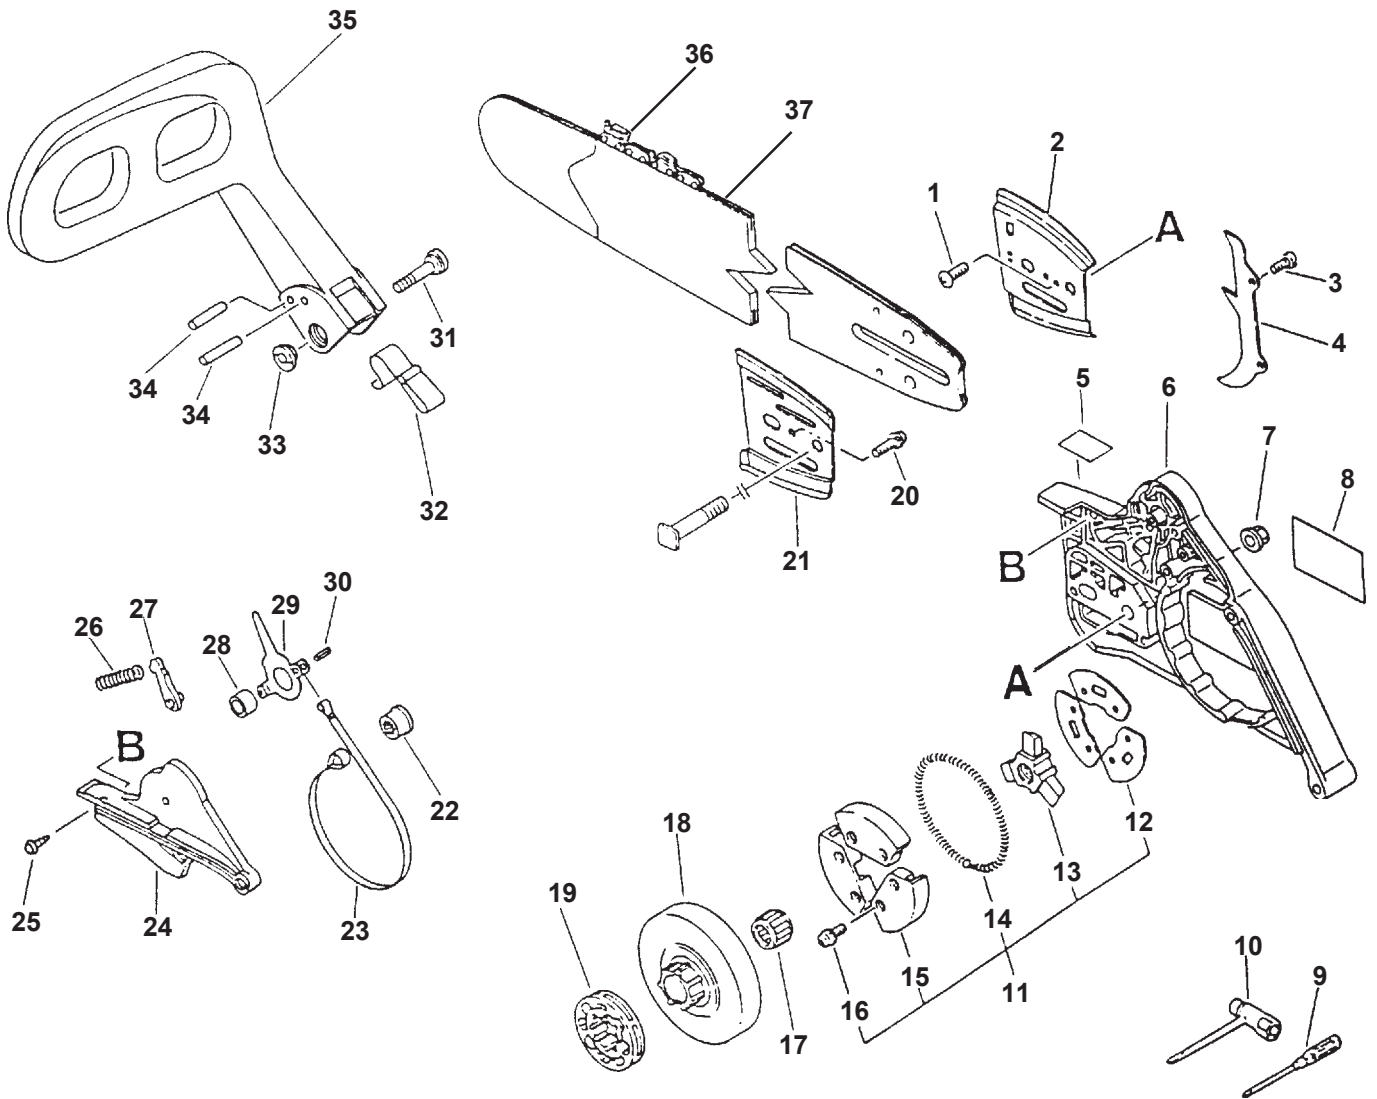

KEY	PART NUMBER	QTY	DESCRIPTION	REMARKS
	43320033930	1	CHAIN BRAKE ASY	INCLUDES ITEMS 6, 22 - 35
1	90024104008	1	SCREW 4X8	
2	43301214533	1	PLATE, GUIDE (OUTER)	
3	88020030131	1	BUMPER KIT, SPIKED	INCLUDES ITEM 4
4	88021130130	2	BOLT	
5	89015530130	1	LABEL, CAUTION	
6	43300537630	1	GUARD, SPROCKET	
7	43301912330	2	NUT, FLANGE 8	
8	89011838130	1	LABEL, ECHO	
9	89581203930	1	SCREW DRIVER 50	
10	89541002830	1	WRENCH, W/SCREWDRIVER	
11	17500037531	1	CLUTCH ASY	INCLUDES ITEMS 12 - 16
12	17501919830	3	PLATE, CLUTCH	
13	17501619830	1	HUB, CLUTCH	
14	17501819830	1	SPRING, CLUTCH	
15	17500219830	1	SHOE, CLUTCH	
16	90010504006	3	BOLT, H.S. 4X6	
17	17501219830	1	BEARING, NEEDLE	
18	17510519831	1	DRUM, CLUTCH	
19	17511412530	1	RIM, SPROCKET 31569	
20	90024103006	1	SCREW 3X6	
21	43301319930	1	PLATE, GUIDE (INNER)	
22	43314235430	1	ADJUSTER	
23	43312335430	1	BAND, BRAKE	
24	43331037630	1	COVER, BRAKE	
25	90025304010	3	SCREW 4X10	
26	43312235430	1	SPRING, BRAKE	
27	43320935430	1	STOPPER, BRAKE	
28	43311635430	1	SPACER 8X12X9	
29	43320835430	1	LEVER, BRAKE	
30	90033040088	1	ROLLER 4X8.8	
31	43311337530	1	SCREW	
32	43311437530	4	SPRING, RETURN	
33	43313730130	1	NUT	
34	90033035260	2	ROLLER 3.5X26	
35	43310533930	1	LEVER, BRAKE	

CS-5000 BAR & CHAIN OPTIONS

36	160336601	16" H.D. DOUBLE GUARD GUIDE BAR
	180337201	18" H.D. DOUBLE GUARD GUIDE BAR
	200337801	20" H.D. DOUBLE GUARD GUIDE BAR
37	333066	33SL-66G (.325 PITCH) CHAIN
	333072	33SL-72G (.325 PITCH) CHAIN
	333078	33SL-78G (.325 PITCH) CHAIN