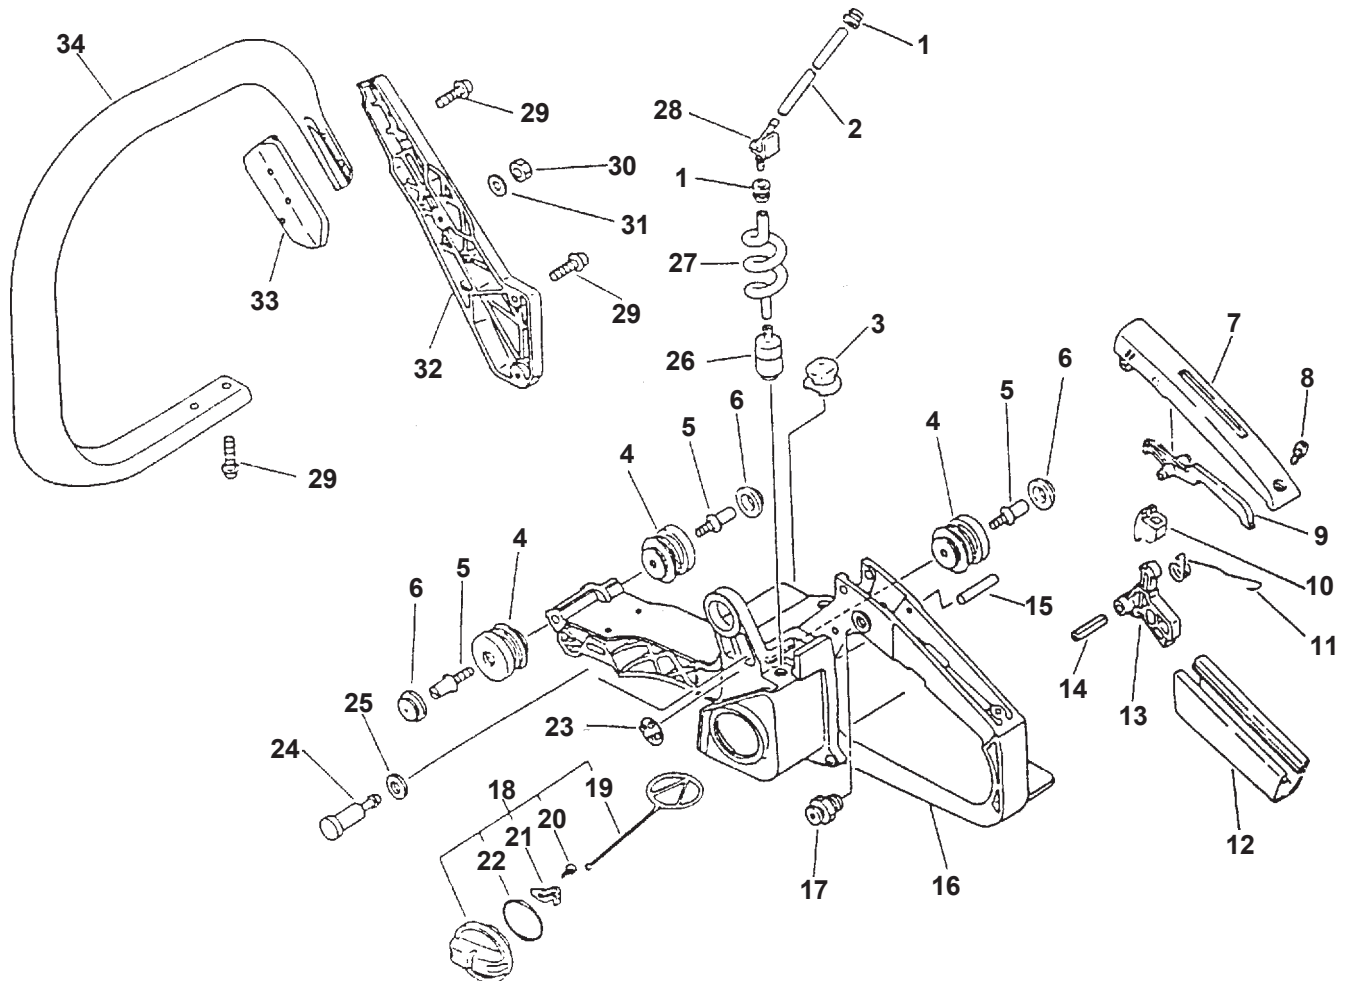

KEY	PART NUMBER	QTY	DESCRIPTION	REMARKS
1	13211501461	2	GROMMET	
2	13201219830	1	PIPE 3X6X100	
3	10025119830	1	CUSHION (A)	
4	10091033930	3	CUSHION	
5	10091533930	3	SCREW	
6	10091819830	3	CAP, CUSHION	
7	35115530131	1	COVER, HANDLE	
8	90025304014	1	SCREW 4X14	
9	17809037930	1	LOCKOUT, THROTTLE CONTROL	
10	17807332430	1	CUSHION, THROTTLE	
11	17804319830	1	SPRING, THROTTLE RETURN	
12	35111130130	1	GRIP	
13	17800537630	1	CONTROL, THROTTLE	
14	90034250025	1	PIN, SPRING 5X25	
15	90033030260	1	ROLLER 3X26	
16	35110337630	1	HANDLE, REAR	
17	17830237630	1	LATCH, THROTTLE	
18	13100437630	1	CAP ASY, FUEL	
19	13105119830	1	CLIP, FUEL CAP	
20	90024603008	1	SCREW 3X8	
21	13105019830	1	RETAINER, LINK	
22	90072000029	1	O-RING 29	
23	10025219830	1	CUSHION (B)	
24	13130040630	1	VENT ASY	
25	13132933930	1	GROMMET, FUEL	
26	13120530830	1	STRAINER, FUEL	
27	13201019830	1	PIPE	
28	13201119830	1	CONNECTOR, FUEL PIPE	
29	90025305020	9	SCREW 5X20	
30	90052900005	1	NUT, SLOT 5	
31	90060000005	1	WASHER 5	
32	35161333930	1	BRACKET, HANDLE	
33	35161433930	1	BRACKET, HANDLE	
34	35160637630	1	HANDLE, FRONT