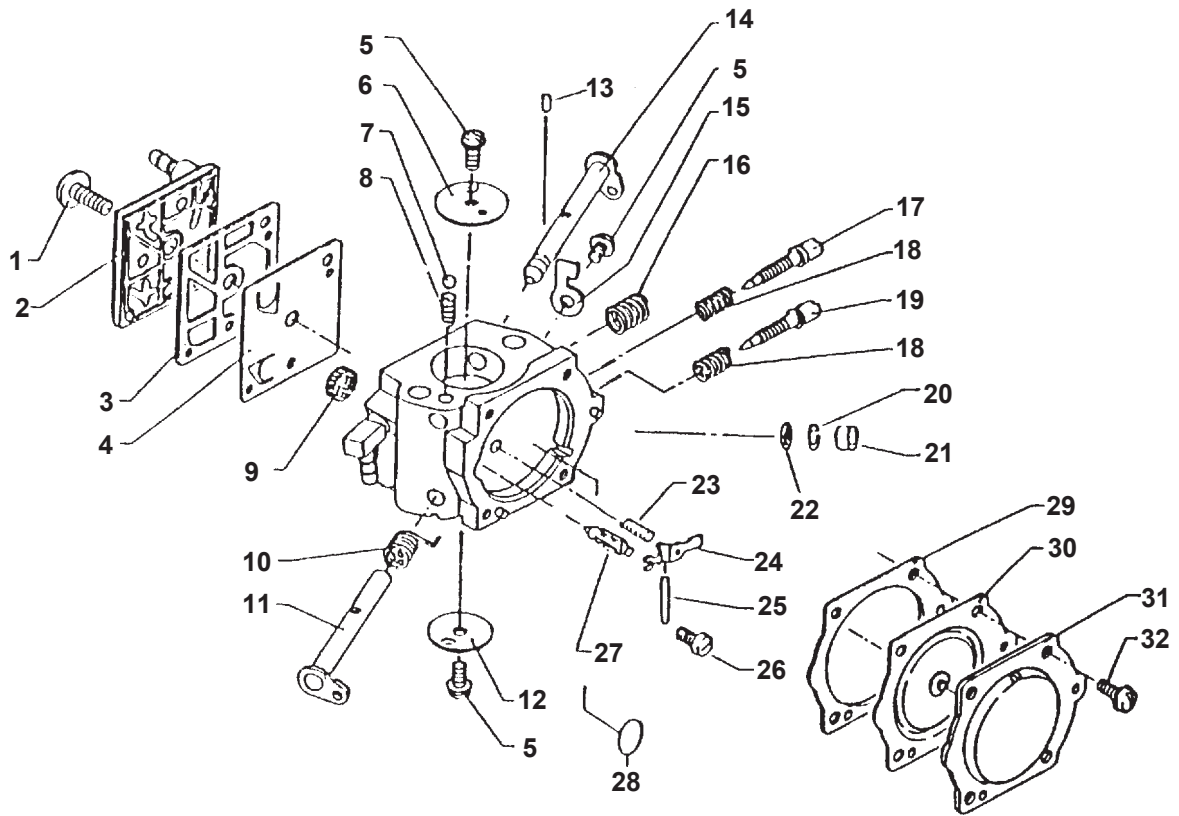

KEY	PART NUMBER	QTY	DESCRIPTION	REMARKS
	12300037530	1	CARBURETOR --HDA-82	INCLUDES THE FOLLOWING ITEMS
1	12311003930	1	SCREW	
2	12312419830	1	COVER, FUEL PUMP	
3	A B	1	GASKET, FUEL PUMP	
4	A B	1	DIAPHRAGM, FUEL PUMP	
5	12311403930	3	SCREW	
6	12313232430	1	VALVE, CHOKE	
7	12313610630	1	BALL, CHOKE FRICTION	
8	12313510630	1	SPRING, CHOKE FRICTION	
9	B	1	SCREEN, INLET	
10	12311316130	1	SPRING, THROTTLE RETURN	
11	12311719830	1	SHAFT, THROTTLE	
12	12311610530	1	VALVE, THROTTLE	
13	12317815030	1	PLUG, FRICTION	
14	12313119830	1	SHAFT, CHOKE	
15	12315612330	1	STOP, THROTTLE	
16	12313311130	1	SPRING, IDLE ADJUST	
17	12311818331	1	NEEDLE, IDLE	
18	B	2	SPRING, NEEDLE	
19	12312038530	1	NEEDLE, HIGH SPEED	
20	B	1	RING, RETAINING	
21	B	1	PLUG, WELCH	
22	B	1	SCREEN	
23	B	1	SPRING, METERING LEVER	
24	B	1	LEVER, METERING	
25	B	1	PIN, METERING LEVER	
26	B	1	SCREW, METERING LEVER PIN	
27	B	1	VALVE, INLET NEEDLE	
28	B	1	PLUG, WELCH	
29	A B	1	GASKET, METERING DIAPHRAGM	
30	A B	1	DIAPHRAGM, METERING	
31	12314217330	1	COVER, PRIMER PUMP	
32	B	4	SCREW	
A	12310117330	1	DIAPHRAGM/GASKET KIT	
B	12310032330	1	REPAIR KIT