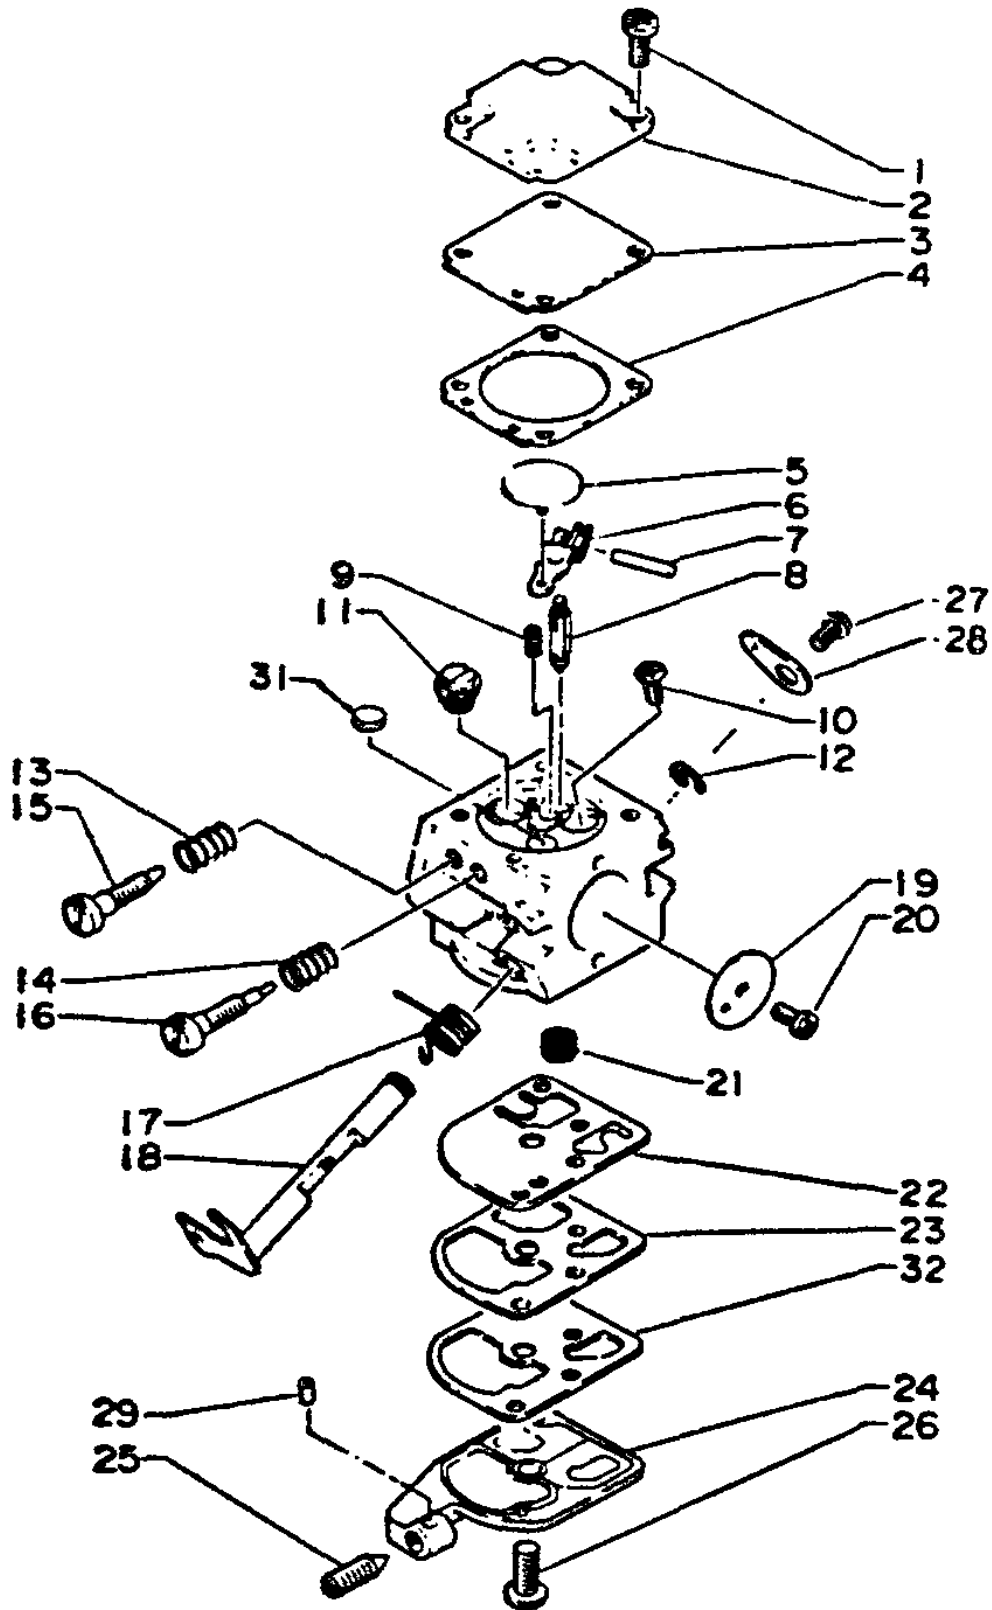

ITEM	PART NUMBER	QTY	DESCRIPTION	REMARKS
	12520013932	1	Carburetor ass'y C1S-K1B	Consists of 1 thru 32
1	12534413930	4	Screw	
2	12534213930	1	Cover, diaphragm	
3		1	Diaphragm	Included in Repair Kit P/N 12530015130 & Gasket, Diaphragm Kit P/N 12530115130
4		1	Gasket, diaphragm	Included in Repair Kit P/N 12530015130 & Gasket, Diaphragm Kit P/N 12530115130
5	12537513930	1	Disc	
6		1	Valve arm	Included in Repair Kit P/N 12530015130
7		1	Arm pin	Included in Repair Kit P/N 12530015130
8		1	Needle valve	
9		1	Coil spring	
10	12533913930	1	Screw	
11	12537613930	1	Orifice, main fuel	Included in Repair Kit P/N 12530015130
12	12532713930	1	Clip	
13	12531913930	1	Coil spring	
14	12531913930	1	Coil spring	
15	12532013930	1	Needle, high speed	
16	12531813930	1	Needle, idle	
17	12531313930	1	Return spring, throttle	
18	12531713930	1	Throttle shaft	
19	12531613930	1	Throttle shaft	
19	12531613930	1	Throttle shutter	
20		1	Screw	Included in Repair Kit P/N 12530015130
21		1	Screen	Included in Repair Kit P/N 12530015130
22		1	Diaphragm, fuel pump	Included in Repair Kit P/N 12530015130 & Gasket, Diaphragm Kit P/N 12530115130
23		1	Gasket, fuel pump	Included in Repair Kit P/N 12530015130 & Gasket, Diaphragm Kit P/N 12530115130
24	12532413931	1	Pump cover	
25	12533413930	1	Screw, idle adjustment	
26	12531013930	1	Screw	
27	12534813930	1	Screw	
28	12535013931	1	Throttle lever	
29	12537813930	1	Friction piece	
31	12534513930	1	Welsh plug	
32		1	Diaphragm surge	Included in Repair Kit P/N 12530015130 & Gasket, Diaphragm Kit P/N 12530115130
	12530015130		Repair Kit	Includes items 3,4,6,7,8,9,11,20,21,22,23 & 32
	12530115130		Gasket, Diaphragm Kit	Includes items 3,4,22,23 & 32