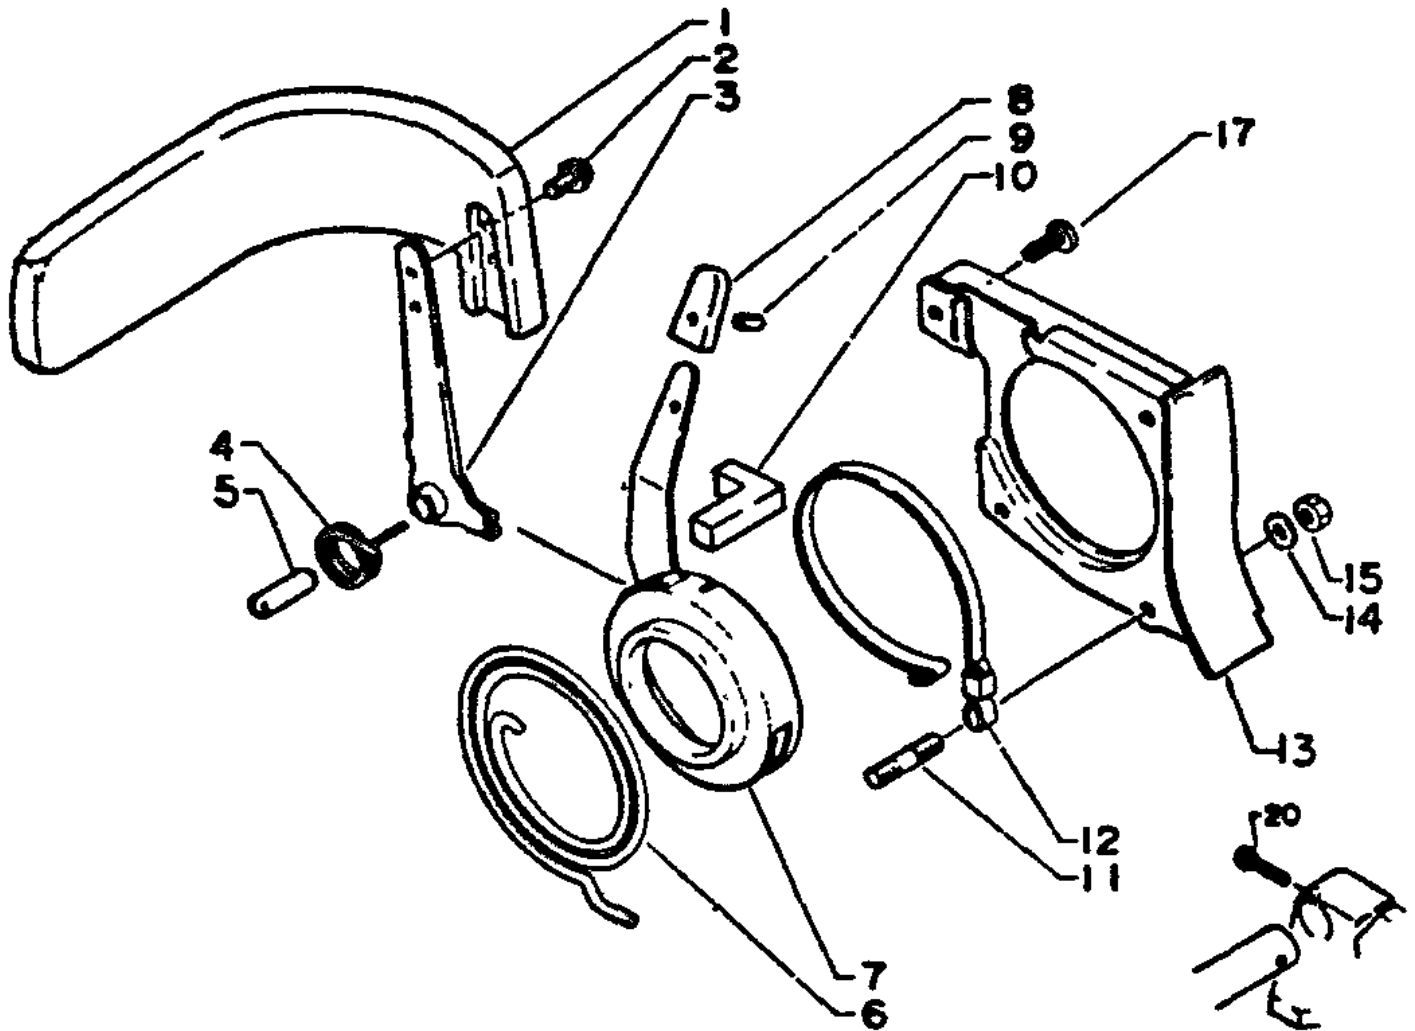

ITEM	PART NUMBER	QTY	DESCRIPTION	REMARKS
1	43311113930	1	Brake handle	
2	90024204012	2	Screw 4x12	
3	43311213930	1	Arm	
4	43311413930	1	Spring	
5	90033460020	1	Shaft	
6	43312213930	1	Brake spring	
7	43310913931	1	Band case	
8	43315213930	1	Grip	
9	90034030008	1	Spring pin 3 x 8	
10	43331313930	1	Dust Seal	
11	43313013930	1	Stud	
12	43312313932	1	Brake band	
13	43330513931	1	Seal plate	
14	17721403930	1	Washer	
15	90050000004	1	Nut 4	
17	90022004010	1	Screw 4 x 10	
20	90024204020	1	Screw 4x20	