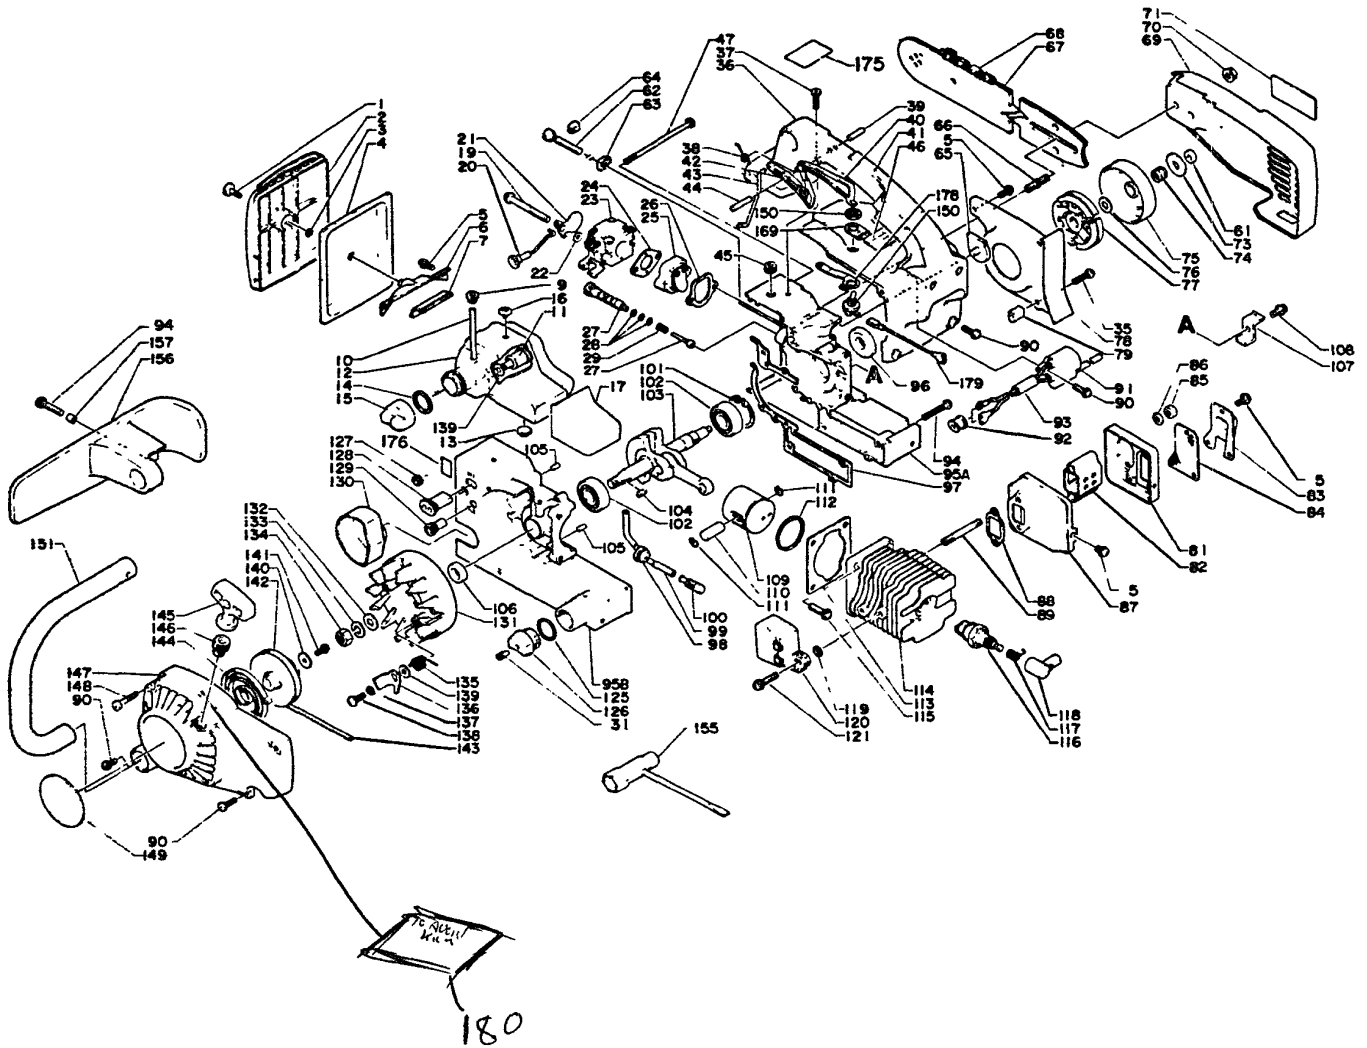

Sawing Chains

91VG45G	Chain - 12"
91VG52G	Chain - 14"

PARTS CATALOG
CS-280E CHAIN SAW**27.9cc**

MODEL: SERIAL NUMBERS

CS-280E: S/N 120269 - 313000

ECHO, INCORPORATED

400 Oakwood Road Lake Zurich, Illinois 60047 USA

WWW.ECHO-USA.COM

Table of Contents

Click Any Diagram Description Below To View That Diagram.

CS-280E S/N 120269 - 313000

Carburetor.....	4
Chain Brake.....	6
Unit Complete.....	8
Part Number Index.....	12
Part Description Index.....	13

ITEM	PART NUMBER	QTY	DESCRIPTION	REMARKS
1	43311113930	1	Brake handle	
2	90024204012	2	Screw 4x12	
3	43311213930	1	Arm	
4	43311413930	1	Spring	
5	90033460020	1	Shaft	
6	43312213930	1	Brake spring	
7	43310913931	1	Band case	
8	43315213930	1	Grip	
9	90034030008	1	Spring pin 3 x 8	
10	43331313930	1	Dust Seal	
11	43313013930	1	Stud	
12	43312313932	1	Brake band	
13	43330513931	1	Seal plate	
14	17721403930	1	Washer	
15	90050000004	1	Nut 4	
17	90022004010	1	Screw 4 x 10	
20	90024204020	1	Screw 4x20	