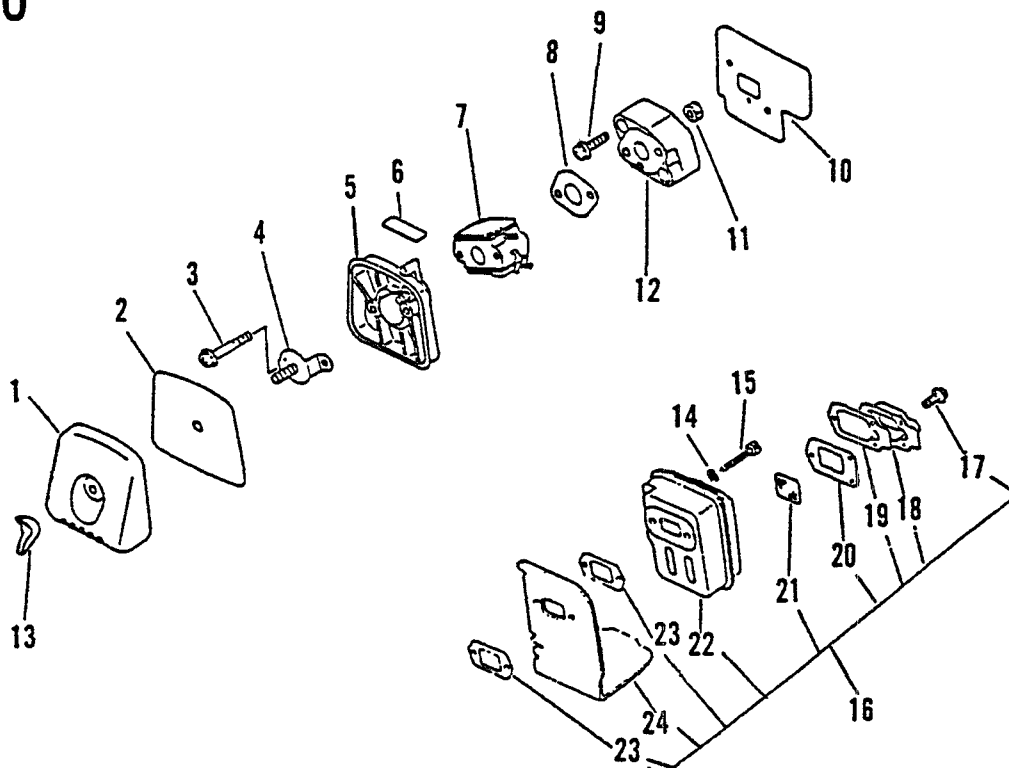

LHB-2100

KEY	PART NUMBER	QTY	DESCRIPTION	REMARKS
1	130313 05060	1	COVER, AIR CLEANER	
2	130310 04560	1	FILTER, AIR	
3	900242 05064	2	SCREW 5X64	
4	129011 05060	1	PLATE, PREVENT	
5	130307 05660	1	CASE, AIR CLEANER	
6	890121 05360	1	LABEL, CHOKE	
7	125200 06860	1	CARBURETOR C1U-K26	
8	130016 42031	1	GASKET, INTAKE	
9	900238 05022	2	SCREW 5X22	
10	130010 05061	1	GASKET, INTAKE	
11	900500 00005	2	NUT 5	
12	130017 05060	1	INSULATOR	
13	900528 00005	1	NUT, WING 5	
14	900600 00005	2	WASHER 5	
15	900105 05055	2	BOLT, H.S. 5X55	
16	145800 05062	1	MUFFLER ASY	INCLUDES ITEMS 17 - 24
17	900242 04010	3	SCREW 4X10	
18	145876 42030	1	LID, MUFFLER	
19	145876 05060	1	GUIDE, EXHAUST	
20	145866 42031	1	GASKET, MUFFLER LID	
21	145862 40630	1	SCREEN, MUFFLER	
22	145806 42030	1	MUFFLER	
23	145510 42031	2	GASKET, MUFFLER	
24	145871 05760	1	COVER, MUFFLER