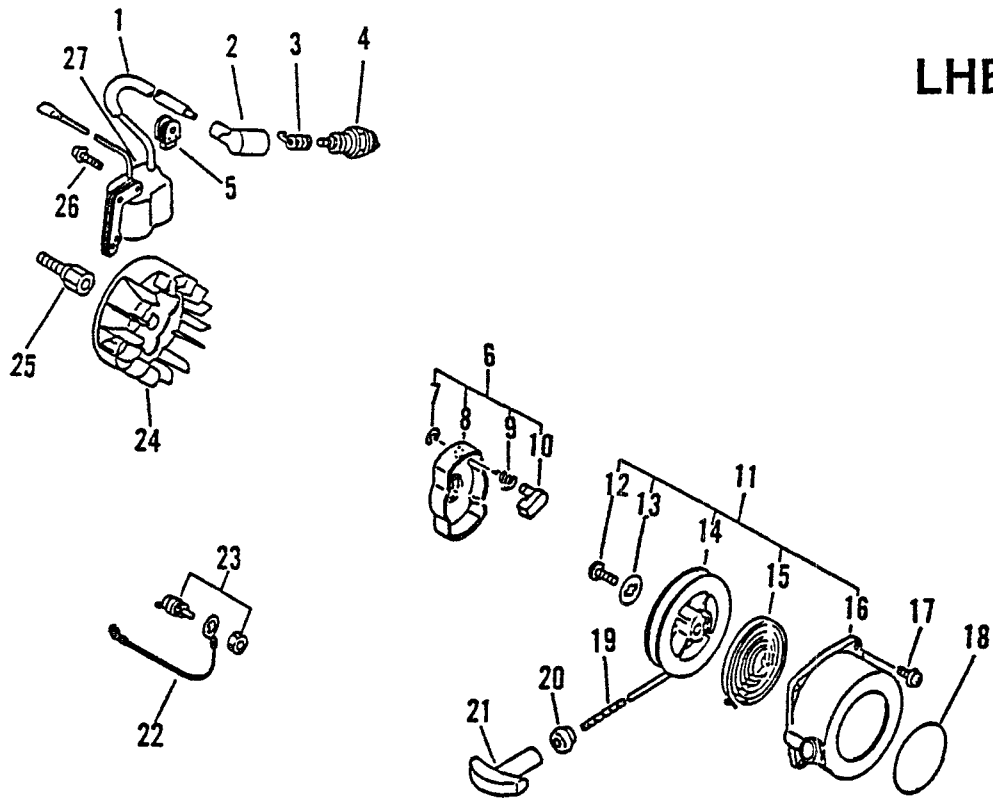

ENGINE REPOWER

SB1001	1	SHORT BLOCK	INCLUDES FACTORY ASSEMBLED CYLINDER, CRANKCASE, PISTON CRANKSHAFT, BEARINGS & SEALS
--------	---	-------------	---

LHB-2100

KEY	PART NUMBER	QTY	DESCRIPTION	REMARKS
1	156611 05060	1	TUBE	
2	159012 01620	1	CAP, SPARK PLUG	
3	159011 03432	1	COIL, SPARK PLUG CAP	
4	159010 10630	1	PLUG, SPARK BPM-7A	
5	150112 05060	1	GROMMET	
6	177202 42030	1	PAWL ASY, STARTER	INCLUDES ITEMS 7 - 10
7	900700 00004	1	E-RING 4	
8	177210 42030	1	CATCHER, PAWL	
9	177234 42030	1	SPRING, RETURN	
10	177218 42030	1	PAWL, STARTER	
11	177200 42030	1	STARTER ASY	INCLUDES ITEMS 12 - 16, 19 - 21
12	177236 40630	1	SCREW	
13	177214 42030	1	WASHER	
14	177215 42030	1	DRUM, STARTER	
15	177220 42030	1	SPRING, REWIND	
16	177232 42030	1	CASE, STARTER	
17	900238 04018	2	SCREW 4X18	
18	890115 07960	1	LABEL, BRAND	
19	177226 05530	1	ROPE, STARTER	USE BULK ROPE 999444 00040 DIA. 3.0 MM (.12") X 890 MM (35.0")
20	177227 42030	1	GUIDE, ROPE	

CONTINUED
REVISED 02/93

LHB-2100

KEY	PART NUMBER	QTY	DESCRIPTION	REMARKS
21	177228 06530	1	GRIP, STARTER	
22	162010 05060	1	LEAD, GROUND	
23	163400 03460	1	SWITCH, IGNITION	
24	156801 44730	1	FLYWHEEL	
25	200011 05660	1	HUB, FAN	
26	900238 04022	2	SCREW 4X22	
27	156601 05060	1	COIL, IGNITION	