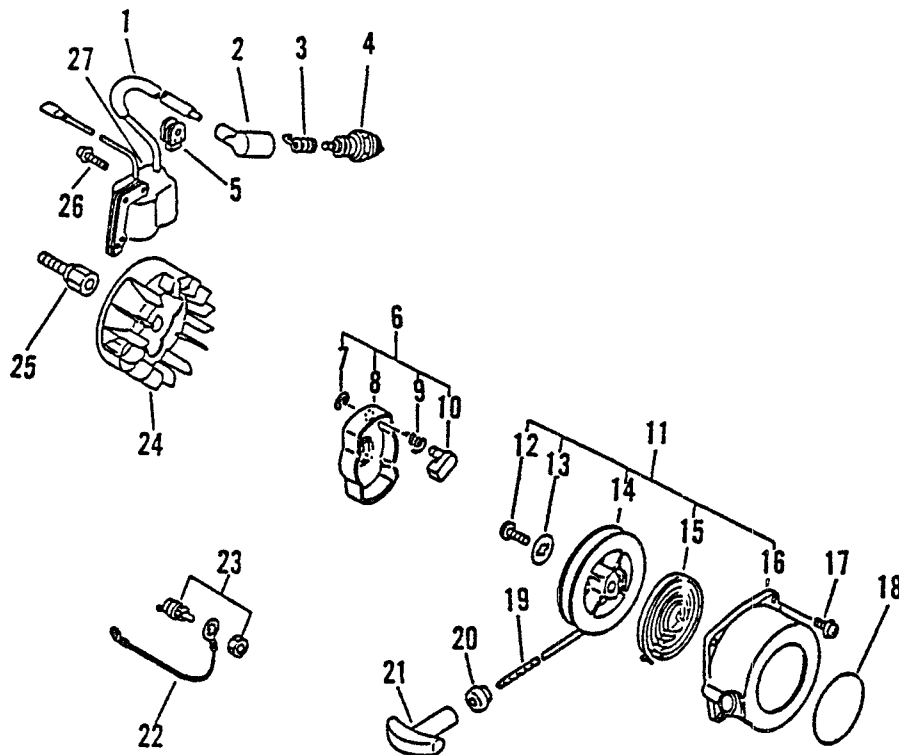

**POWER BLOWER
PARTS CATALOG
MODEL LHB-2100
SERIAL NUMBER 003001 THRU 005850
(1992 MODELS)**

**ECHO, INCORPORATED
400 OAKWOOD ROAD
LAKE ZURICH, IL 60047**

**999222 02234
02/93**

KEY	PART NUMBER	QTY	DESCRIPTION	REMARKS
1	101011 45230	1	CYLINDER	
2	900162 05022	2	BOLT, H.S. 5X22	
3	101010 42031	1	GASKET, CYLINDER BASE	USE KIT 889000 05063
4	100011 05330	1	RING, PISTON	
5	100010 44330	1	PISTON	
6	100013 11520	1	PIN, PISTON	
7	100012 11520	1	BEARING, NEEDLE	
8	100015 04630	2	CIRCLIP, PISTON PIN	
9	100014 11520	2	SPACER, PISTON PIN	
10	900810 36201	2	BEARING, BALL 6201	
11	100212 42030	2	OILSEAL	
12	100200 42030	1	CRANKCASE SET	INCLUDES ITEM 13
13	100215 03930	2	PIN, DOWEL	
14	100100 44731	1	CRANKSHAFT	INCLUDES ITEM 7
15	-----	1	GASKET, CRANKCASE	USE KIT 889000 05063
16	900238 05028	3	SCREW 5X28	

ENGINE REPOWER

SB1001	1	SHORT BLOCK	INCLUDES FACTORY ASSEMBLED CYLINDER, CRANKCASE, PISTON CRANKSHAFT, BEARINGS & SEALS
--------	---	-------------	---

LHB-2100

KEY	PART NUMBER	QTY	DESCRIPTION	REMARKS
1	156611 05060	1	TUBE	
2	159012 01620	1	CAP, SPARK PLUG	
3	159011 03432	1	COIL, SPARK PLUG CAP	
4	159010 10630	1	PLUG, SPARK BPM-7A	
5	150112 05060	1	GROMMET	
6	177202 42030	1	PAWL ASY, STARTER	INCLUDES ITEMS 7 - 10
7	900700 00004	1	E-RING 4	
8	177210 42030	1	CATCHER, PAWL	
9	177234 42030	1	SPRING, RETURN	
10	177218 42030	1	PAWL, STARTER	
11	177200 42030	1	STARTER ASY	INCLUDES ITEMS 12 - 16, 19 - 21
12	177236 40630	1	SCREW	
13	177214 42030	1	WASHER	
14	177215 42030	1	DRUM, STARTER	
15	177220 42030	1	SPRING, REWIND	
16	177232 42030	1	CASE, STARTER	
17	900238 04018	2	SCREW 4X18	
18	890115 07960	1	LABEL, BRAND	
19	177226 05530	1	ROPE, STARTER	USE BULK ROPE 999444 00040 DIA. 3.0 MM (.12") X 890 MM (35.0")
20	177227 42030	1	GUIDE, ROPE	