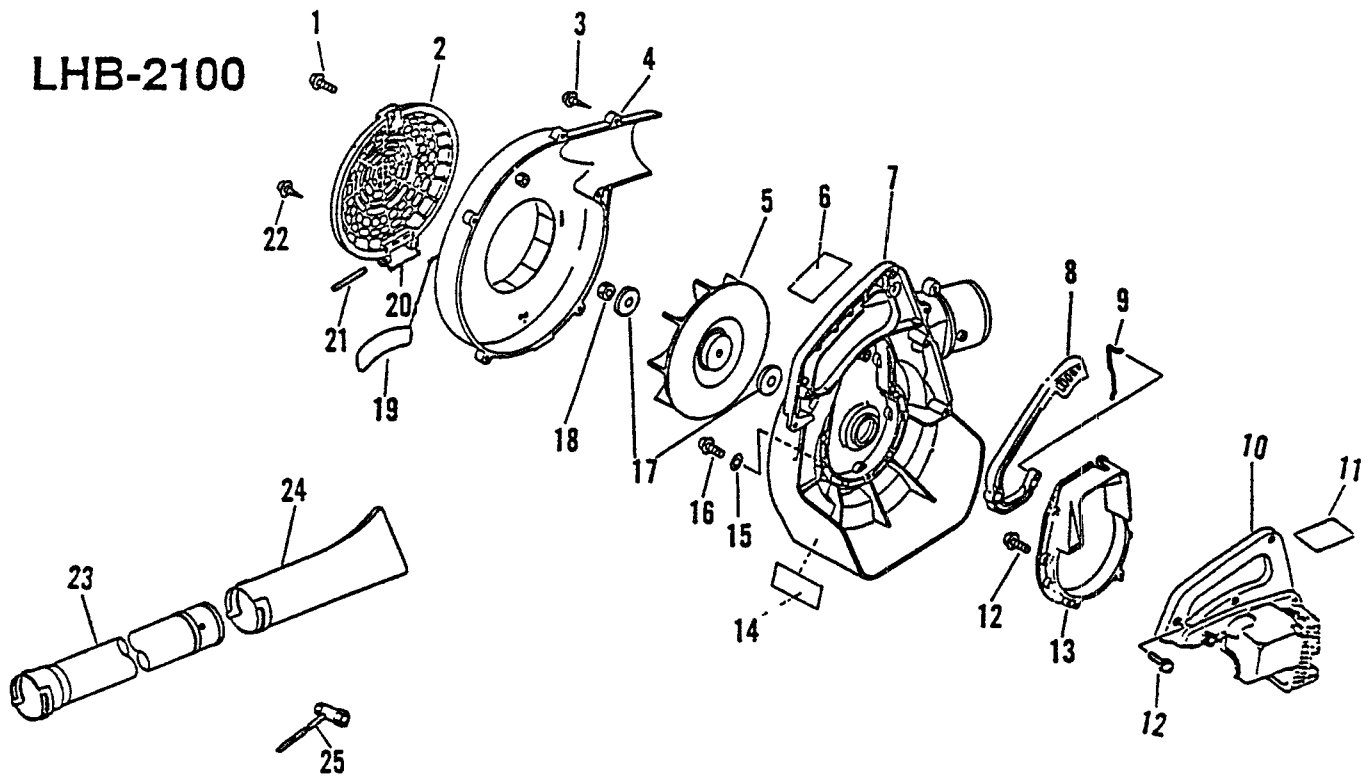

LHB-2100

KEY	PART NUMBER	QTY	DESCRIPTION	REMARKS
1	900238 05018	1	SCREW 5X18	
2	200124 05060	1	GRID, FAN CASE	
3	900253 05020	6	SCREW 5X20	
4	200105 08960	1	CASE, FAN (R-SIDE)	
5	200010 06361	1	FAN	
6	890176 07960	1	LABEL, NOISE	
7	200110 08960	1	CASE, FAN	
8	178010 05760	1	CONTROL, THROTTLE	
9	178011 05060	1	ROD, THROTTLE	
10	104008 08960	1	COVER, ENGINE SET	
11	890194 06360	1	LABEL, CAUTION	
12	900238 04018	6	SCREW 4X18	
13	104930 05060	1	BASE, ENGINE	
14	890160 03360	1	LABEL, CAUTION	
15	104032 05060	6	WASHER	
16	900238 04022	5	SCREW 4X22	
17	100132 05660	2	WASHER	
18	900500 00008	1	NUT 8	
19	890112 07960	1	LABEL, MODEL	
20	200152 05060	1	SPRING, GRID	

CONTINUED