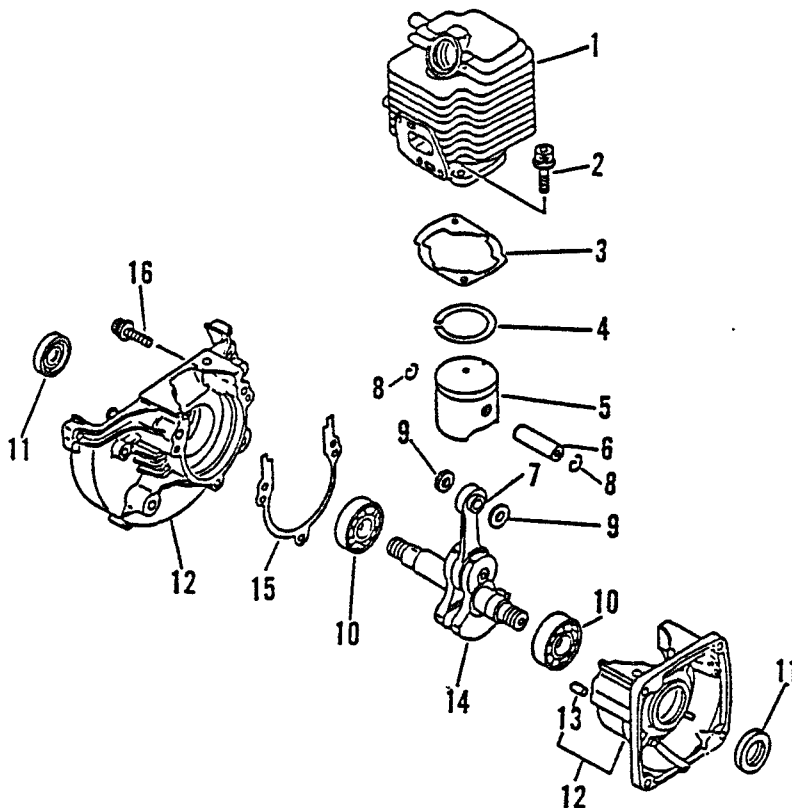

**POWER BLOWER
PARTS CATALOG
MODEL LHB-2100
SERIAL NUMBER 003001 THRU 005850
(1992 MODELS)**

**ECHO, INCORPORATED
400 OAKWOOD ROAD
LAKE ZURICH, IL 60047**

**999222 02234
02/93**

KEY	PART NUMBER	QTY	DESCRIPTION	REMARKS
1	101011 45230	1	CYLINDER	
2	900162 05022	2	BOLT, H.S. 5X22	
3	101010 42031	1	GASKET, CYLINDER BASE	USE KIT 889000 05063
4	100011 05330	1	RING, PISTON	
5	100010 44330	1	PISTON	
6	100013 11520	1	PIN, PISTON	
7	100012 11520	1	BEARING, NEEDLE	
8	100015 04630	2	CIRCLIP, PISTON PIN	
9	100014 11520	2	SPACER, PISTON PIN	
10	900810 36201	2	BEARING, BALL 6201	
11	100212 42030	2	OILSEAL	
12	100200 42030	1	CRANKCASE SET	INCLUDES ITEM 13
13	100215 03930	2	PIN, DOWEL	
14	100100 44731	1	CRANKSHAFT	INCLUDES ITEM 7
15	-----	1	GASKET, CRANKCASE	USE KIT 889000 05063
16	900238 05028	3	SCREW 5X28	

ENGINE REPOWER

SB1001	1	SHORT BLOCK	INCLUDES FACTORY ASSEMBLED CYLINDER, CRANKCASE, PISTON CRANKSHAFT, BEARINGS & SEALS
--------	---	-------------	---

LHB-2100

KEY	PART NUMBER	QTY	DESCRIPTION	REMARKS
1	156611 05060	1	TUBE	
2	159012 01620	1	CAP, SPARK PLUG	
3	159011 03432	1	COIL, SPARK PLUG CAP	
4	159010 10630	1	PLUG, SPARK BPM-7A	
5	150112 05060	1	GROMMET	
6	177202 42030	1	PAWL ASY, STARTER	INCLUDES ITEMS 7 - 10
7	900700 00004	1	E-RING 4	
8	177210 42030	1	CATCHER, PAWL	
9	177234 42030	1	SPRING, RETURN	
10	177218 42030	1	PAWL, STARTER	
11	177200 42030	1	STARTER ASY	INCLUDES ITEMS 12 - 16, 19 - 21
12	177236 40630	1	SCREW	
13	177214 42030	1	WASHER	
14	177215 42030	1	DRUM, STARTER	
15	177220 42030	1	SPRING, REWIND	
16	177232 42030	1	CASE, STARTER	
17	900238 04018	2	SCREW 4X18	
18	890115 07960	1	LABEL, BRAND	
19	177226 05530	1	ROPE, STARTER	USE BULK ROPE 999444 00040 DIA. 3.0 MM (.12") X 890 MM (35.0")
20	177227 42030	1	GUIDE, ROPE	