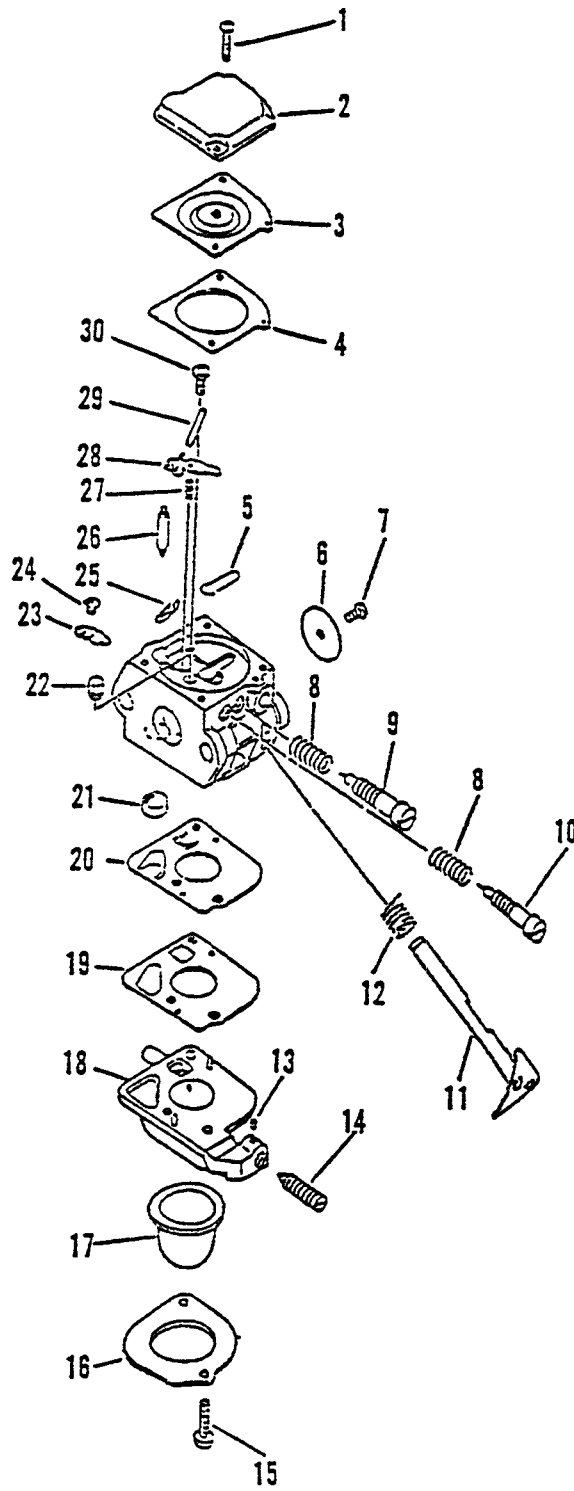

LHB-2100

KEY	PART NUMBER	QTY	DESCRIPTION	REMARKS
	125200 06860	1	CARBURETOR C1U-K26	INCLUDES THE FOLLOWING
1	125344 13931	2	SCREW	
2	125342 15130	1	COVER	
3	A B	1	DIAPHRAGM	
4	A B	1	GASKET, DIAPHRAGM	
5	A	1	PLUG, WELCH	
6	125316 42030	1	VALVE, THROTTLE	
7	125314 13930	1	SCREW	
8	125319 42030	2	SPRING, COIL	
9	125320 07260	1	NEEDLE, HIGH SPEED	
10	125318 51330	1	NEEDLE, IDLE	
11	125317 05060	1	SHAFT, THROTTLE	
12	125313 42030	1	SPRING, THROTTLE RETURN	
13	125378 13930	1	PIECE, FRICTION	
14	125334 06860	1	SCREW, IDLE ADJUST	
15	125310 11610	2	SCREW	
16	125363 11610	1	RING	
17	125381 46730	1	PUMP, PRIMER	
18	125324 11610	1	COVER, PUMP	
19	A B	1	GASKET, FUEL PUMP	
20	A B	1	DIAPHRAGM, FUEL PUMP	
21	A	1	STRAINER	
22	125376 06360	1	NOZZLE, CHECK VALVE	
23	125350 05060	1	LEVER, THROTTLE	
24	125348 13930	1	SCREW	
25	125327 13930	1	CLIP	
26	A	1	VALVE, NEEDLE	
27	A	1	SPRING, COIL	
28	A	1	ARM, VALVE	
29	A	1	PIN	
30	125339 42030	1	SCREW	
A	125300 42030	1	REPAIR KIT	
B	125303 42030	1	GASKET/DIAPHRAGM KIT