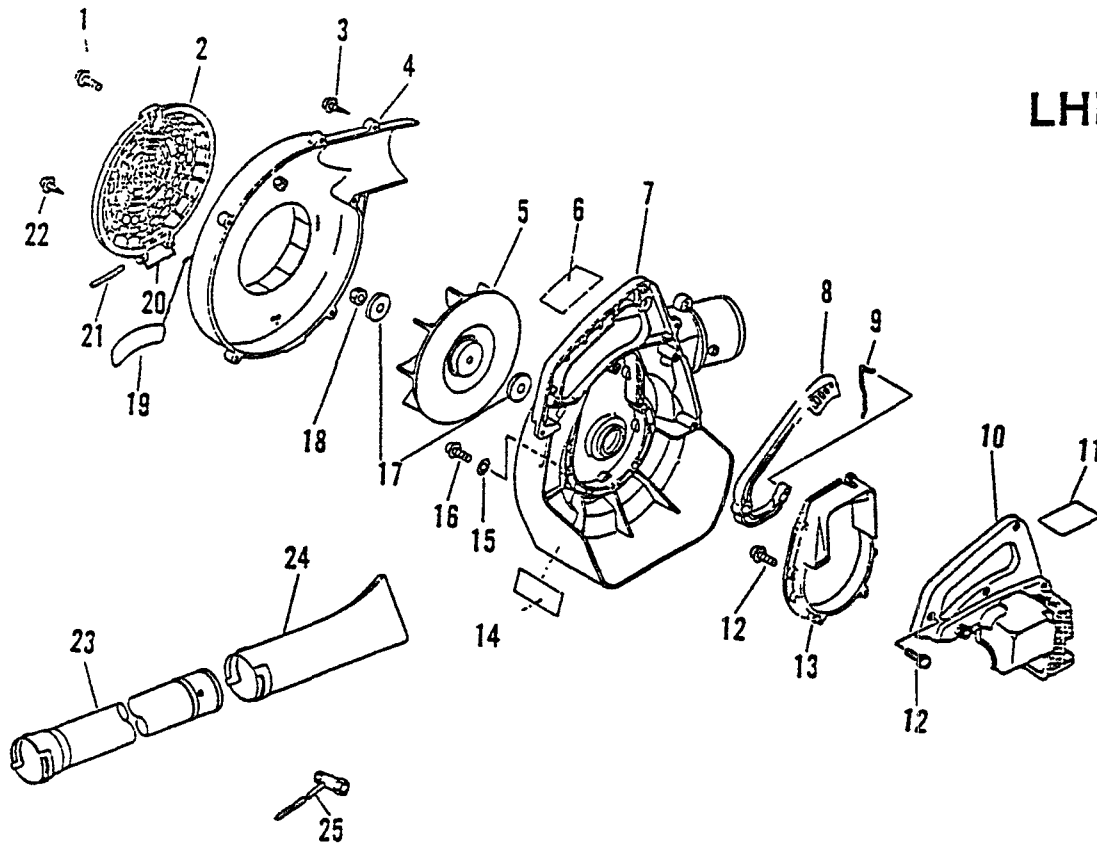

KEY	PART NUMBER	QTY	DESCRIPTION	REMARKS
21	200150 05060	1	SHAFT, GRID	
22	900253 05014	6	SCREW 5X14	
23	210015 05060	1	PIPE, BLOWER	
24	210031 05060	1	NOZZLE, FAN HEAD	
25	895410 02830	1	WRENCH, W/SCREW DRIVER