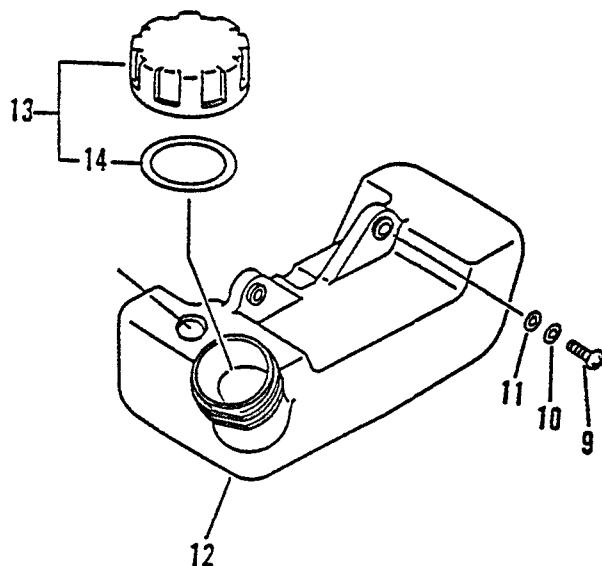

LHB-2100

KEY	PART NUMBER	QTY	DESCRIPTION	REMARKS
1	131300 40630	1	VENT ASY	
2	131328 40630	1	COVER, VENT	
3	132013 05060	1	CLIP, PIPE	
4	131312 44330	1	PIPE 3X5X70	
5	132115 46730	1	GROMMET, FUEL	
6	132013 09820	1	CLIP	
7	131205 07320	1	STRAINER, FUEL	
8	132010 13930	1	PIPE, FUEL	
9	900238 05016	2	SCREW 5X16	
10	900605 00005	2	WASHER, SPRING 5	
11	900603 00005	2	WASHER 5	
12	131005 07960	1	TANK, FUEL	
13	131004 40930	1	CAP ASY, FUEL TANK	INCLUDES ITEM 14
14	131016 40930	1	GASKET, FUEL TANK CAP	
15	132012 51030	1	PIPE, FUEL