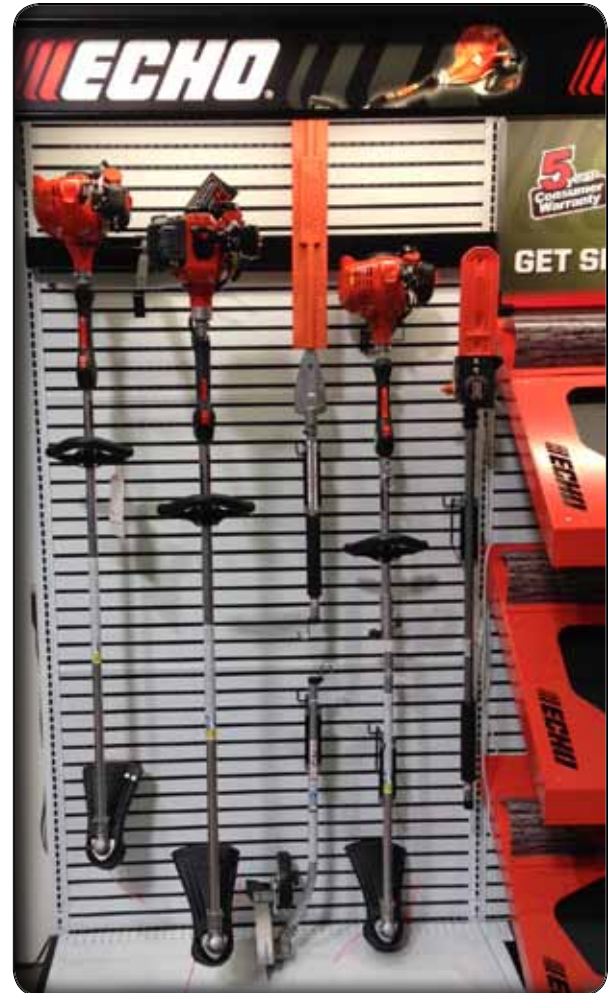

ECHO

GET SERIOUS.

PAS-225SB SPLIT SHAFT TRIMMER

- Quick Easy Start**
 i-30™ starting system reduces starting effort by 30%
- Professional-Grade**
 21.2cc professional-grade, 2-stroke engine
- Reduce Vibration**
 Vibration-reducing mounting absorbs engine vibration for greater operator comfort
- Increase Comfort**
 Cushioned throttle and left handle grips for increased comfort
- Quick and Easy Task**
 Quick change coupler makes attachment transition a quick and easy task
- Fits 12 PAS Attachments**
 Single-source power head fits 12 PAS attachments

21.2cc professional-grade, 2-stroke engine.

Split shaft design with tool-less coupler. For quick attachment changes.

Comes with Speed-Feed® and reloads in seconds without disassembly.

Safety Glasses and Engine Oil Included.

PAS-225SB

SPLIT SHAFT TRIMMER

Pro Attachment Series™ (PAS)

The PAS-225SB is compatible with 12 PAS attachments offering a versatile tool that saves you the cost of purchasing 12 separate units.

ATTACHMENT	POWER HEAD
	PAS-225SB
99944200470 Curved Shaft Edger	✓
99944200485 Hedge Trimmer	✓
99944200490 Blower	✓
99944200513 Tiller/Cultivator	✓
99944200532 Power Pruner®	✓
99944200535 3' Extension*	✓
99944200540 Trimmer	✓
99944200545 ProTorque™ Trimmer	✓
99944200595 Articulating Hedge Trimmer	✓
99944200600 Brushcutter	✓
99944200610 Rapid-Loader™ Trimmer	✓
99944200615 Curved Shaft Trimmer	✓

**For use with Power Pruner, Hedge Trimmer, and Articulating Hedge Trimmer attachments*

Merchandising the PAS-225SB

ECHO's PAS-225SB is a great way to enter the profitable Pro Attachment Series of products. The PAS-225SB can be displayed in your existing trimmer bay with your choice of additional attachments to help you easily showcase this successful category.