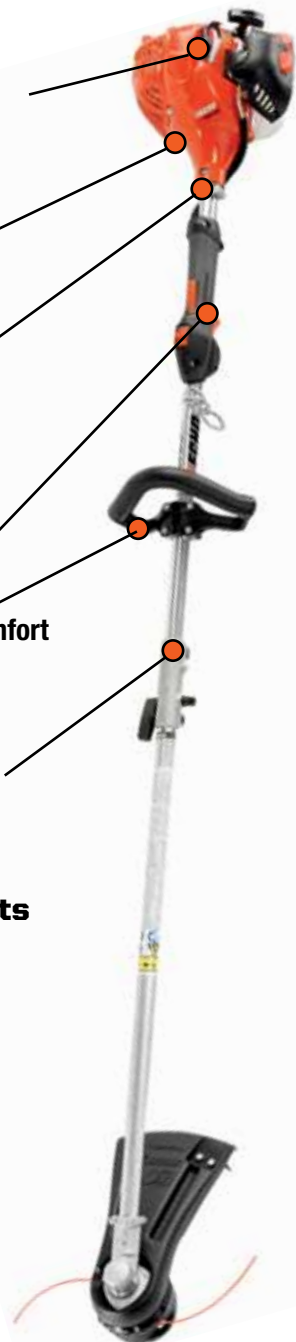

ECHO

GET SERIOUS.

PAS-225SB SPLIT SHAFT TRIMMER

- Quick Easy Start**
 i-30™ starting system reduces starting effort by 30%
- Professional-Grade**
 21.2cc professional-grade, 2-stroke engine
- Reduce Vibration**
 Vibration-reducing mounting absorbs engine vibration for greater operator comfort
- Increase Comfort**
 Cushioned throttle and left handle grips for increased comfort
- Quick and Easy Task**
 Quick change coupler makes attachment transition a quick and easy task
- Fits 12 PAS Attachments**
 Single-source power head fits 12 PAS attachments

21.2cc professional-grade, 2-stroke engine.

Split shaft design with tool-less coupler. For quick attachment changes.

Comes with Speed-Feed® and reloads in seconds without disassembly.

Safety Glasses and Engine Oil Included.

5 year
Consumer
Warranty

2 year
Commercial
Warranty

PAS-225SB	
ENGINE DISPLACEMENT (CC)	21.2cc
CARBURETOR	Rotary with purge bulb
STARTING SYSTEM	i-30
FUEL TANK CAPACITY (OZ)	14.9 fl oz
SHAFT LENGTH (IN)/TYPE	59"
CUTTING SWATH (IN)	17"
LINE DIAMETER (IN)/TYPE	.095 Cross-fire®
TRIMMER HEAD TYPE	Speed-Feed® 400
DRY WEIGHT WITHOUT CUTTING ATTACHMENT (LB)*	12.3 lbs

PAS-225SB

SPLIT SHAFT TRIMMER

Pro Attachment Series™ (PAS)

The PAS-225SB is compatible with 12 PAS attachments offering a versatile tool that saves you the cost of purchasing 12 separate units.

ATTACHMENT	POWER HEAD
	PAS-225SB
99944200470 Curved Shaft Edger	✓
99944200485 Hedge Trimmer	✓
99944200490 Blower	✓
99944200513 Tiller/Cultivator	✓
99944200532 Power Pruner®	✓
99944200535 3' Extension*	✓
99944200540 Trimmer	✓
99944200545 ProTorque™ Trimmer	✓
99944200595 Articulating Hedge Trimmer	✓
99944200600 Brushcutter	✓
99944200610 Rapid-Loader™ Trimmer	✓
99944200615 Curved Shaft Trimmer	✓