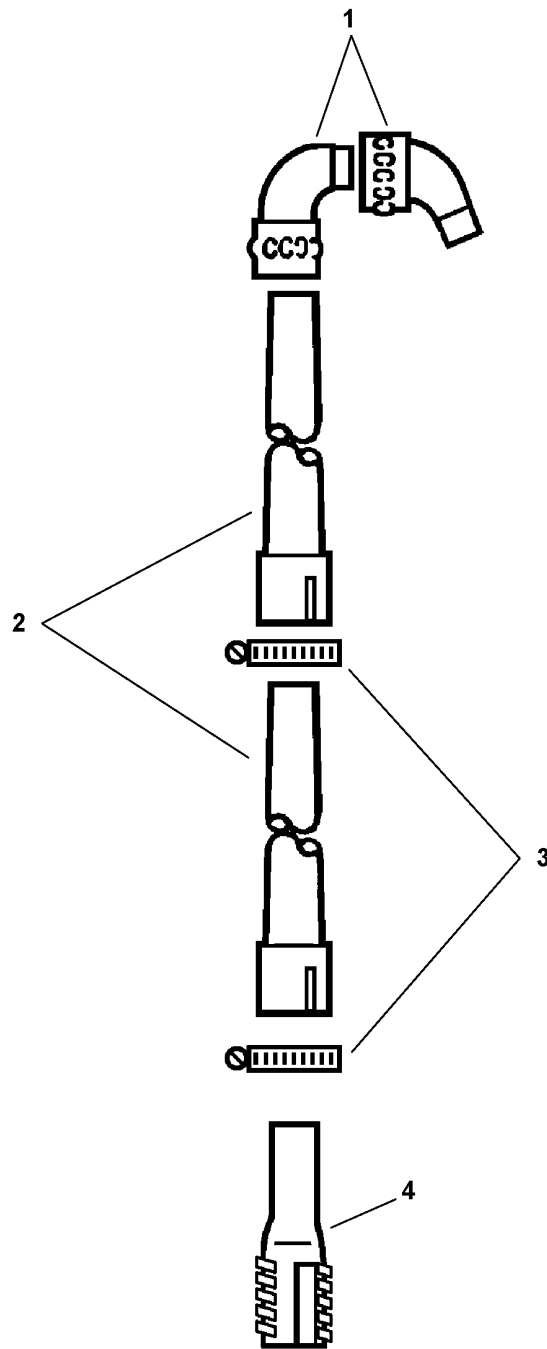

800 0004 000

<u>ITEM</u>	<u>PART NUMBER</u>	<u>QTY</u>	<u>DESCRIPTION</u>	<u>REMARKS</u>
1	21002304260	2	TUBE, ELBOW	
2	21001504260	2	TUBE, STRAIGHT	
3	21041304260	2	CLAMP	
4	E165000230	1	ADAPTER